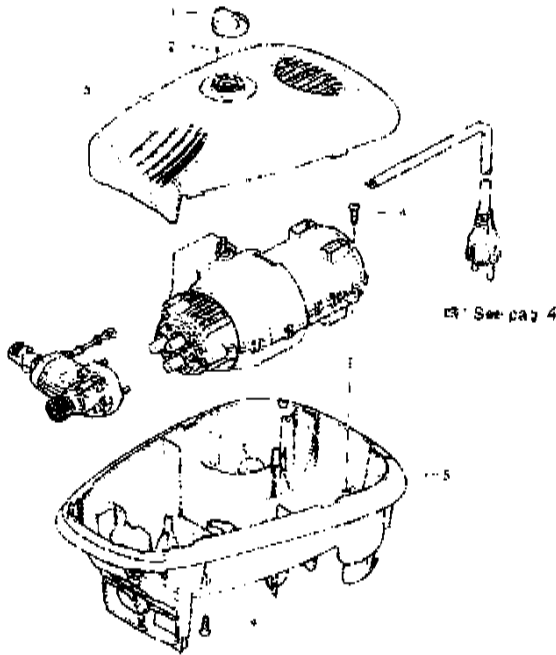

PW 1400

UN001546-NB

Small illegible text at the bottom left of the diagram area.

Small illegible text at the bottom right of the diagram area.

1

Pos.	Cod. Part n°	Denominazione	Description	Q.tà Q.ty	Note Vedl / See
1	2560381	Multipole connector	Shield br./n	1	Schraub
2	2560400	Spill collector	Die	1	Soft
3	2560226	Cable support	Orange upper part	1	lobates Gehä
4	2100300	Wire steel	Wires	1	Schraub
5	160210	Cable interface	Black interface	1	unteres G