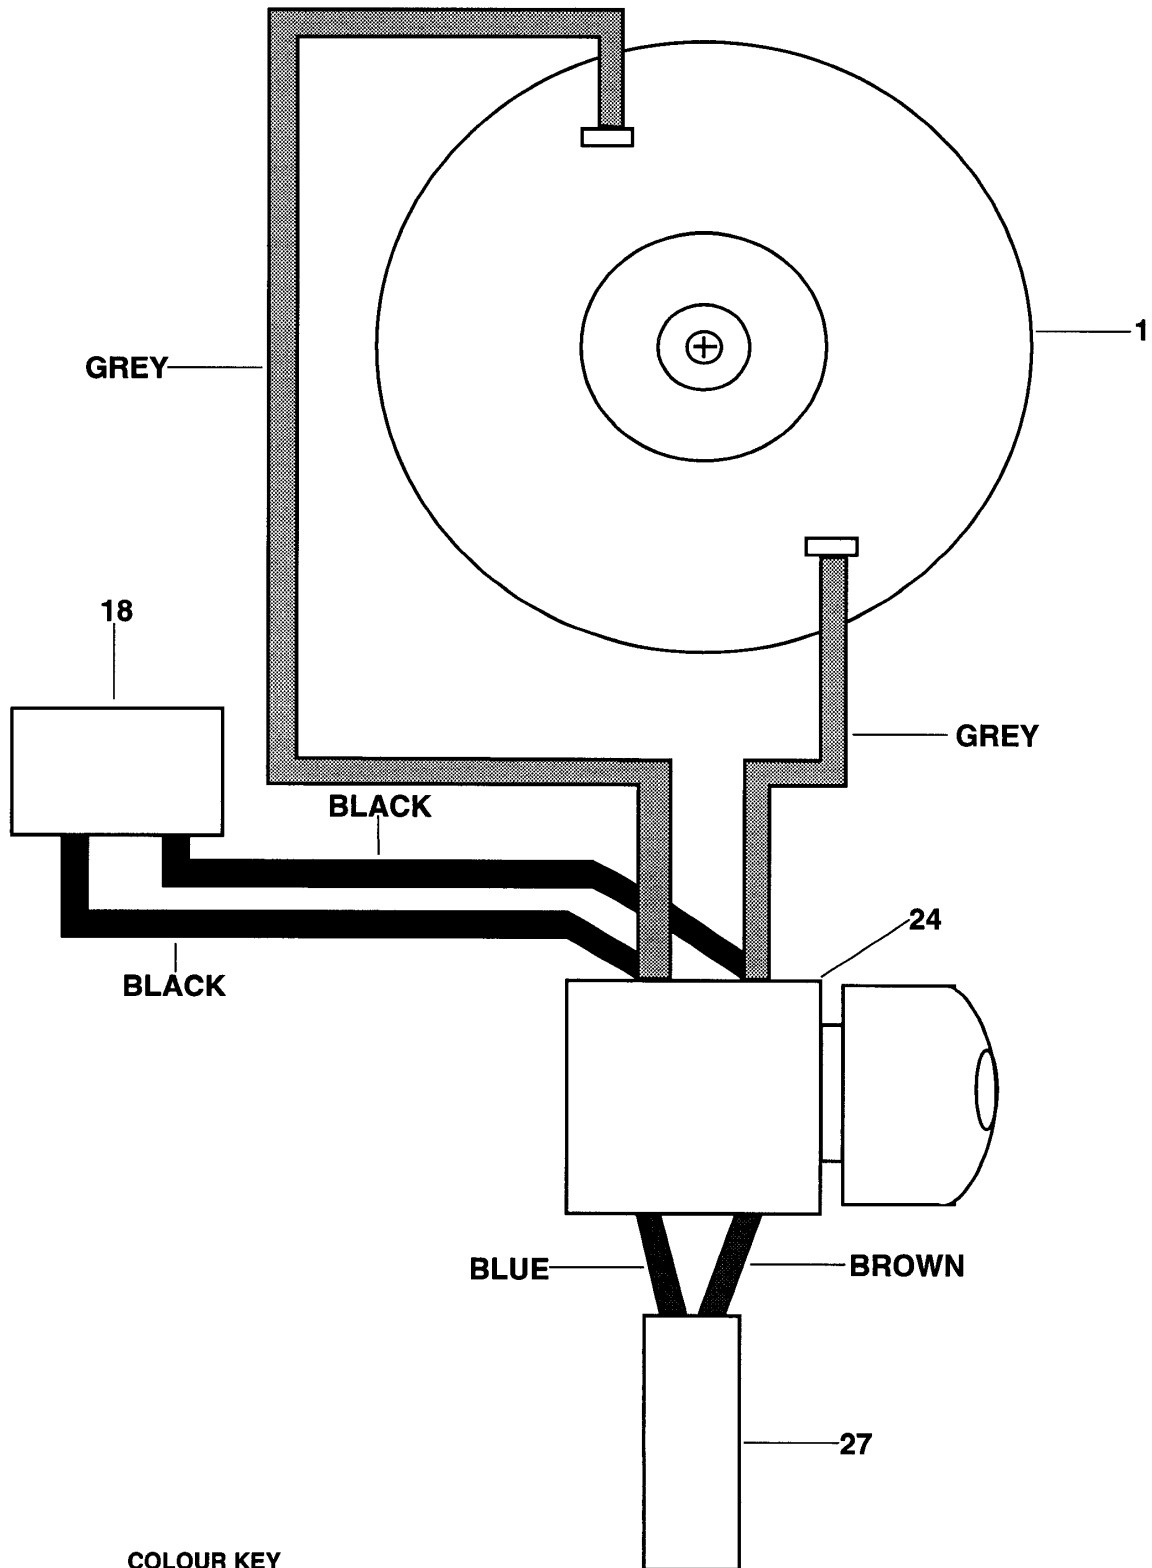

# BOHRER

# KD354E----A

### COLOUR KEY

ENGLISH	FRENCH	ITALIAN	GERMAN
BLACK	NOIR	NERO	SCHWARZ
GREY	GRIS	GRIGIO	GRAU
BROWN	BRUN	MARRONE	BRAUN
BLUE	BLEU	BLU	BLAU