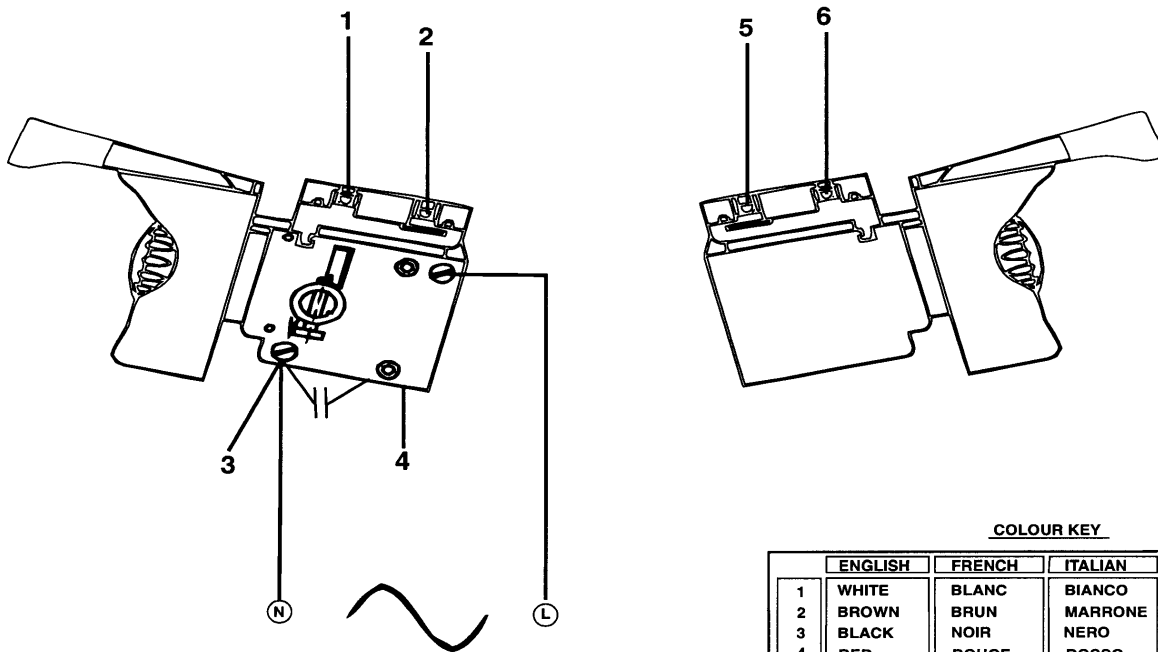

COLOUR KEY

	ENGLISH	FRENCH	ITALIAN	GERMAN
1	WHITE	BLANC	BIANCO	WEISS
2	BROWN	BRUN	MARRONE	BRAUN
3	BLACK	NOIR	NERO	SCHWARZ
4	RED	ROUGE	ROSSO	ROT
5	BLUE	BLEU	BLU	BLAU
6	GREY	GRIS	GRIGIO	GRAU