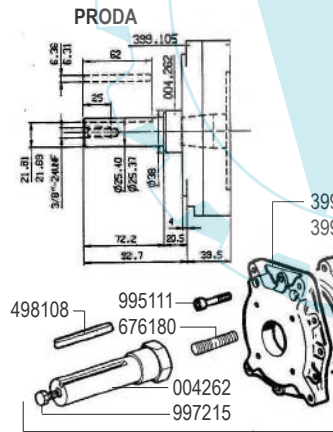

- ADN 37- 43 - 47
- ADN 54

RICAMBI - SPARE PARTS - ERSATZTEILE - PIECES DETACHEES - REPUESTOS

- ADN 37- 43 - 47
- ADN 54

- ADN 37-43-47
- ADN 54

Per versioni lente 2500 G/min. - For low speed version 2500 RPM

RICAMBI - SPARE PARTS - ERSATZTEILE - PIECES DETACHEES - REPUESTOS

ADN 37-43-47

-B0470

-B0471

-B0473

-B0474

-B0475

-B0476

-B0477

-B0472

RICAMBI - SPARE PARTS - ERSATZTEILE - PIECES DETACHEES - REPUESTOS

-B0296 ●

-B0297 ●

-B0298 ●

-B0299 ●

-B3052 □