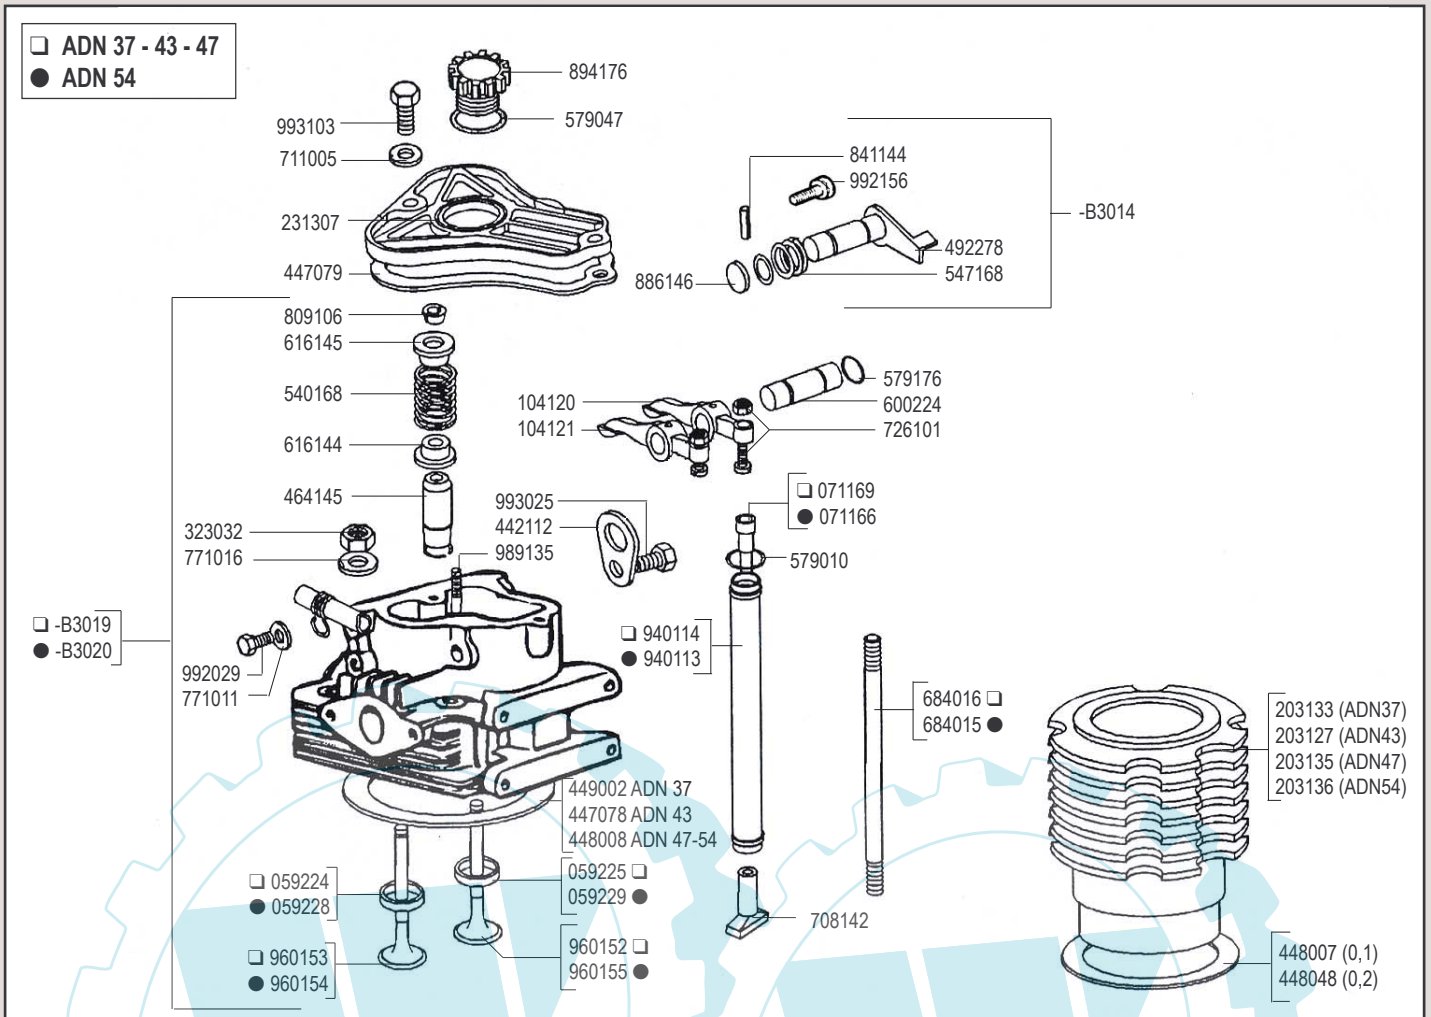

RICAMBI - SPARE PARTS - ERSATZTEILE - PIECES DETACHEES - REPUESTOS