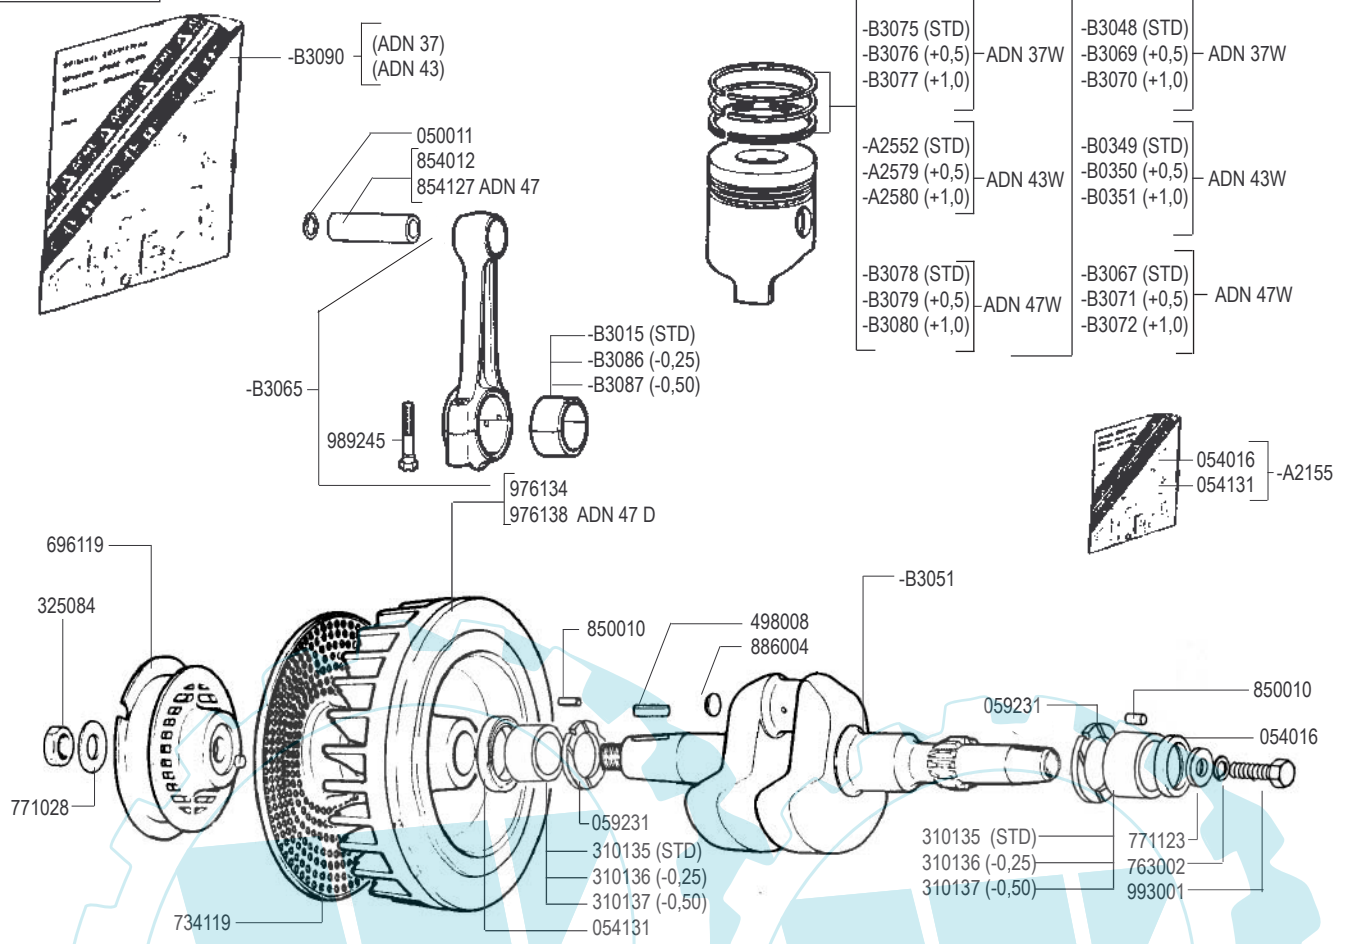

ADN 37 - 43 - 47