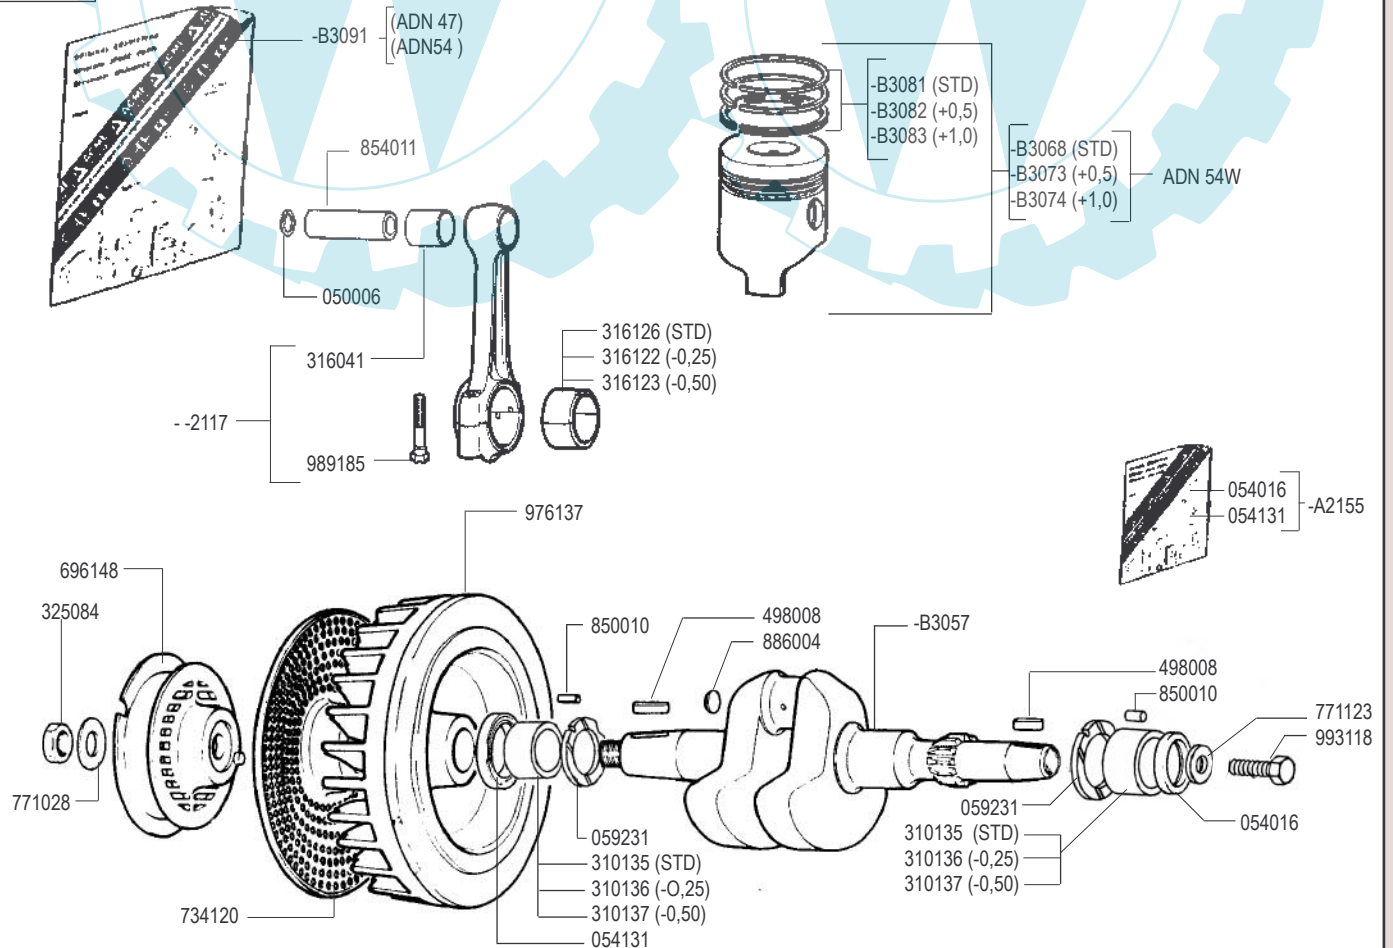

RICAMBI - SPARE PARTS - ERSATZTEILE - PIECES DETACHEES - REPUESTOS

ADN 54