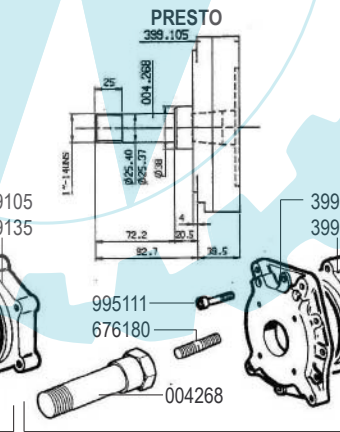

- ADN 37- 43 - 47
- ADN 54

RICAMBI - SPARE PARTS - ERSATZTEILE - PIECES DETACHEES - REPUESTOS

- ADN 37- 43 - 47
- ADN 54

- ADN 37-43-47
- ADN 54

Per versioni lente 2500 G/min. - For low speed version 2500 RPM

RICAMBI - SPARE PARTS - ERSATZTEILE - PIECES DETACHEES - REPUESTOS

ADN 37-43-47

-B0470

-B0471

-B0473

-B0474

-B0475

-B0476

-B0477

-B0472

RICAMBI - SPARE PARTS - ERSATZTEILE - PIECES DETACHEES - REPUESTOS

-B0296 ●

-B0297 ●

-B0298 ●

-B0299 ●

-B3052 □