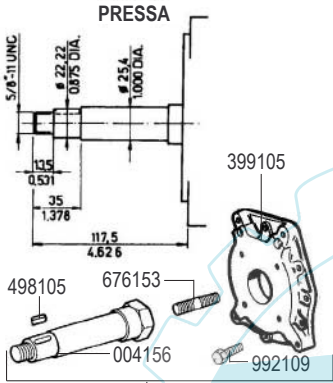

- ADN 37- 43 - 47
- ADN 54

RICAMBI - SPARE PARTS - ERSATZTEILE - PIECES DETACHEES - REPUESTOS

- ADN 37- 43 - 47
- ADN 54

- ADN 37-43-47
- ADN 54

Per versioni lente 2500 G/min. - For low speed version 2500 RPM

RICAMBI - SPARE PARTS - ERSATZTEILE - PIECES DETACHEES - REPUESTOS

ADN 37-43-47

-B0470

-B0471

-B0473

-B0474

-B0475

-B0476

-B0477

-B0472

RICAMBI - SPARE PARTS - ERSATZTEILE - PIECES DETACHEES - REPUESTOS

-B0296 ●

-B0297 ●

-B0298 ●

-B0299 ●

-B3052 □