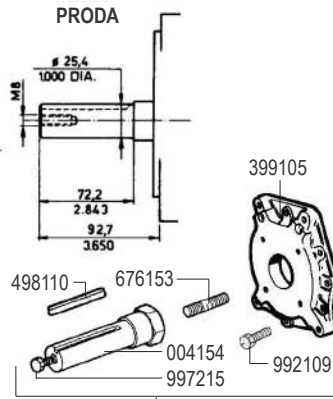

- ADN 37- 43 - 47
- ADN 54

RICAMBI - SPARE PARTS - ERSATZTEILE - PIECES DETACHEES - REPUESTOS

- ADN 37- 43 - 47
- ADN 54

- ADN 37-43-47
- ADN 54

Per versioni lente 2500 G/min. - For low speed version 2500 RPM

RICAMBI - SPARE PARTS - ERSATZTEILE - PIECES DETACHEES - REPUESTOS

ADN 37-43-47

-B0470

-B0471

-B0473

-B0474

-B0475

-B0476

-B0477

-B0472

RICAMBI - SPARE PARTS - ERSATZTEILE - PIECES DETACHEES - REPUESTOS

-B0296 ●

-B0297 ●

-B0298 ●

-B0299 ●

-B3052 □