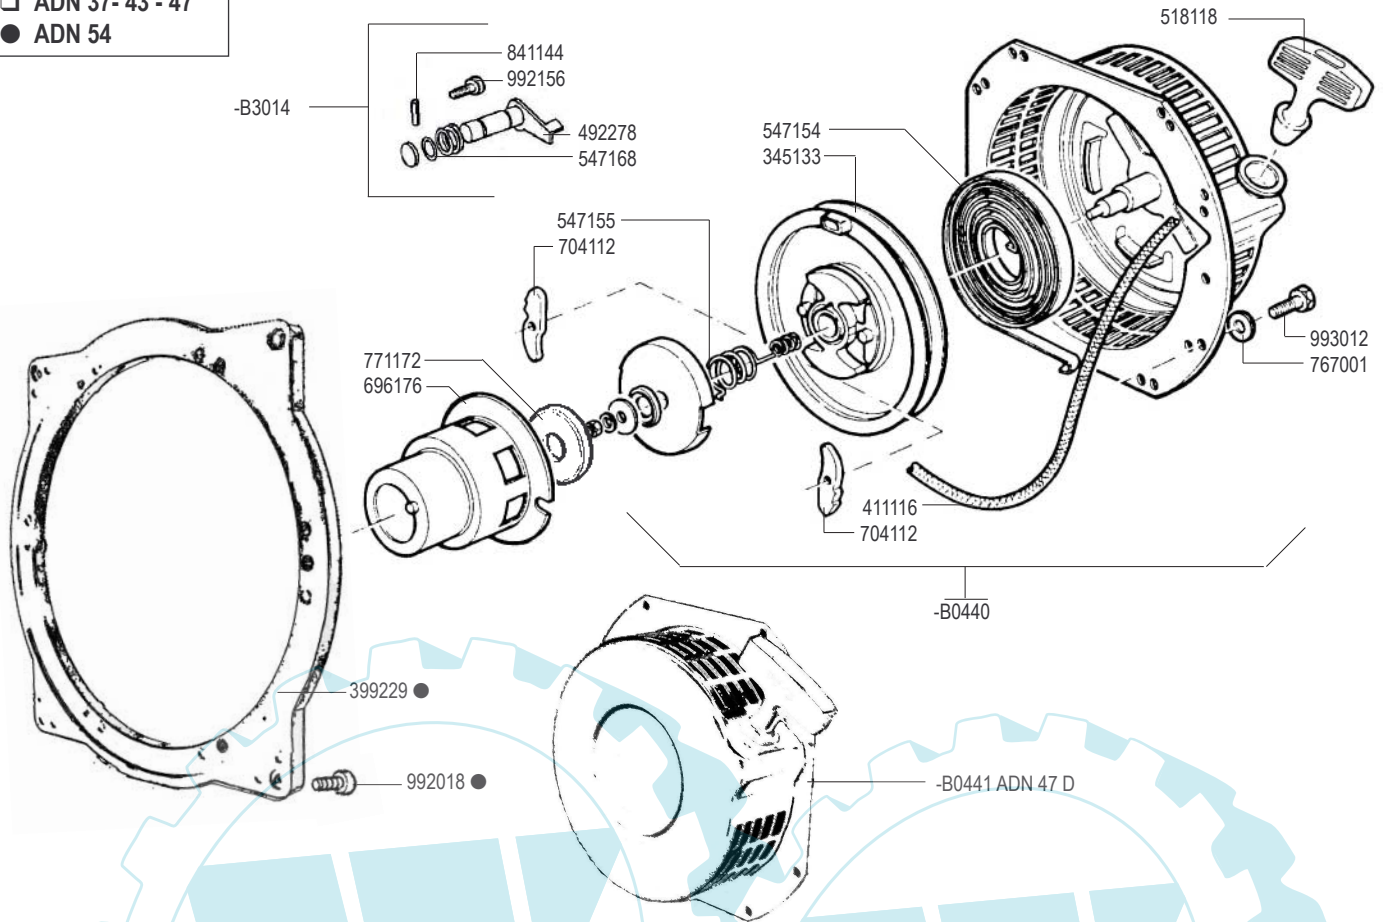

- ☐ ADN 37- 43 - 47
- ☒ ADN 54