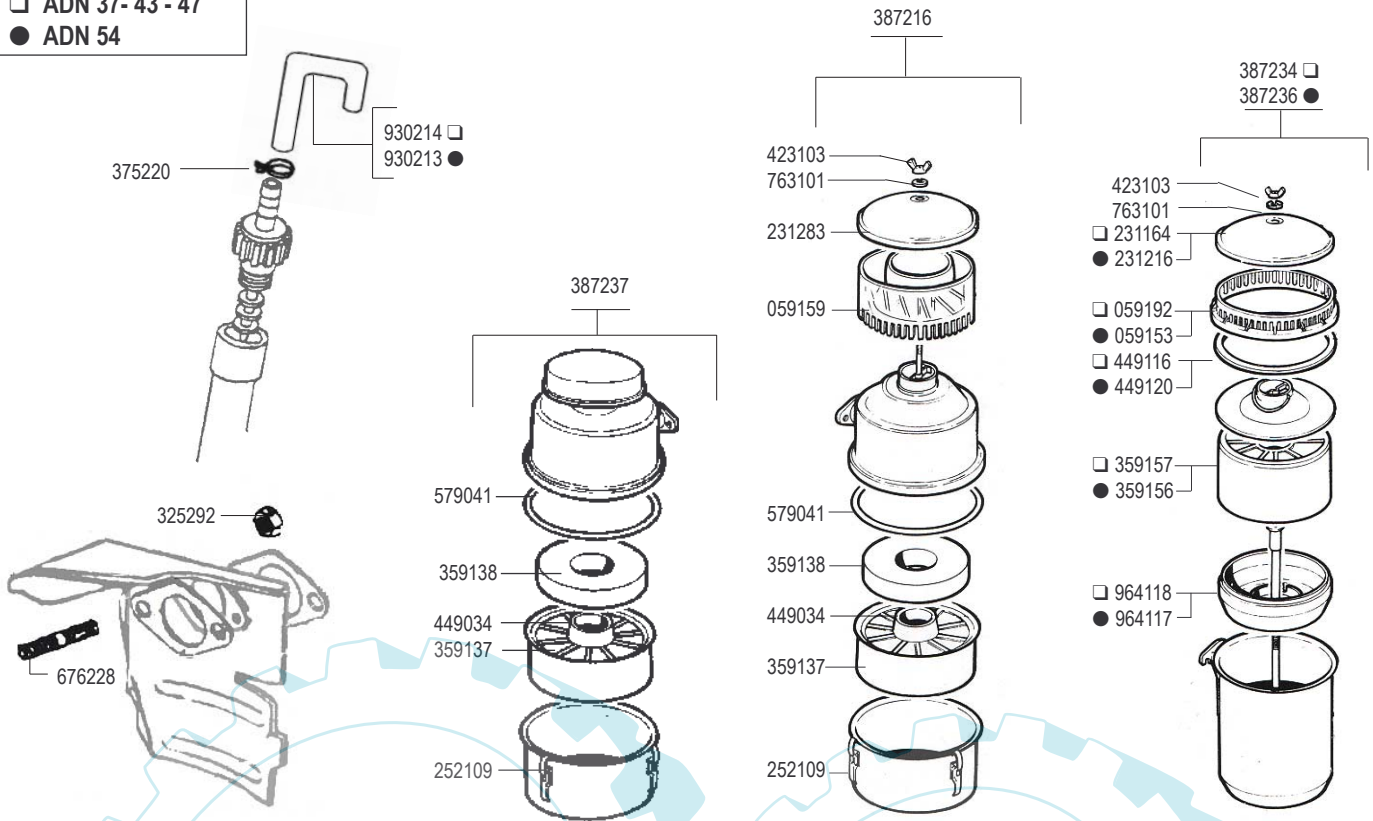

- ADN 37- 43 - 47
- ADN 54

RICAMBI - SPARE PARTS - ERSATZTEILE - PIECES DETACHEES - REPUESTOS

- ◆ Motore con elettromagnete stop
Engine with mechanical stop by solenoid
- ◆ Motore con elettrovalvola stop
Engine with solenoid valve for stop