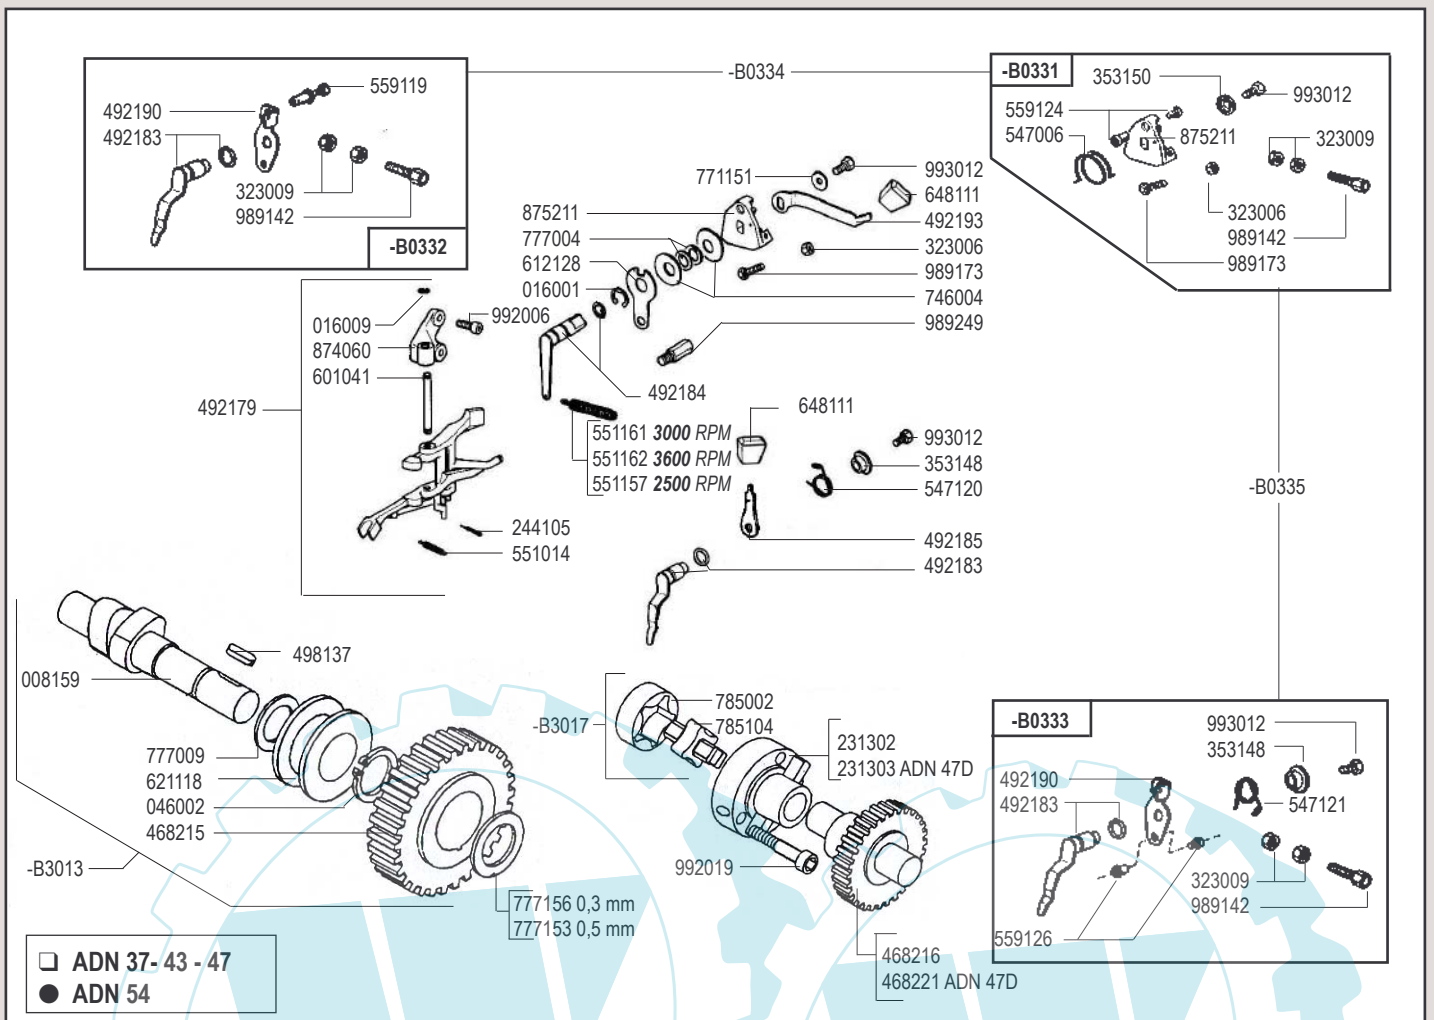

RICAMBI - SPARE PARTS - ERSATZTEILE - PIECES DETACHEES - REPUESTOS