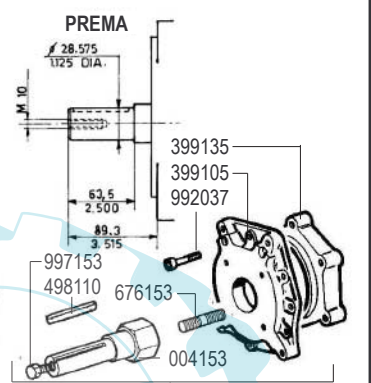

- ADN 37- 43 - 47
- ADN 54

RICAMBI - SPARE PARTS - ERSATZTEILE - PIECES DETACHEES - REPUESTOS

- ADN 37- 43 - 47
- ADN 54

- ADN 37-43-47
- ADN 54

Per versioni lente 2500 G/min. - For low speed version 2500 RPM

RICAMBI - SPARE PARTS - ERSATZTEILE - PIECES DETACHEES - REPUESTOS

ADN 37-43-47

-B0470

-B0471

-B0473

-B0474

-B0475

-B0476

-B0477

-B0472

RICAMBI - SPARE PARTS - ERSATZTEILE - PIECES DETACHEES - REPUESTOS

-B0296 ●

-B0297 ●

-B0298 ●

-B0299 ●

-B3052 □