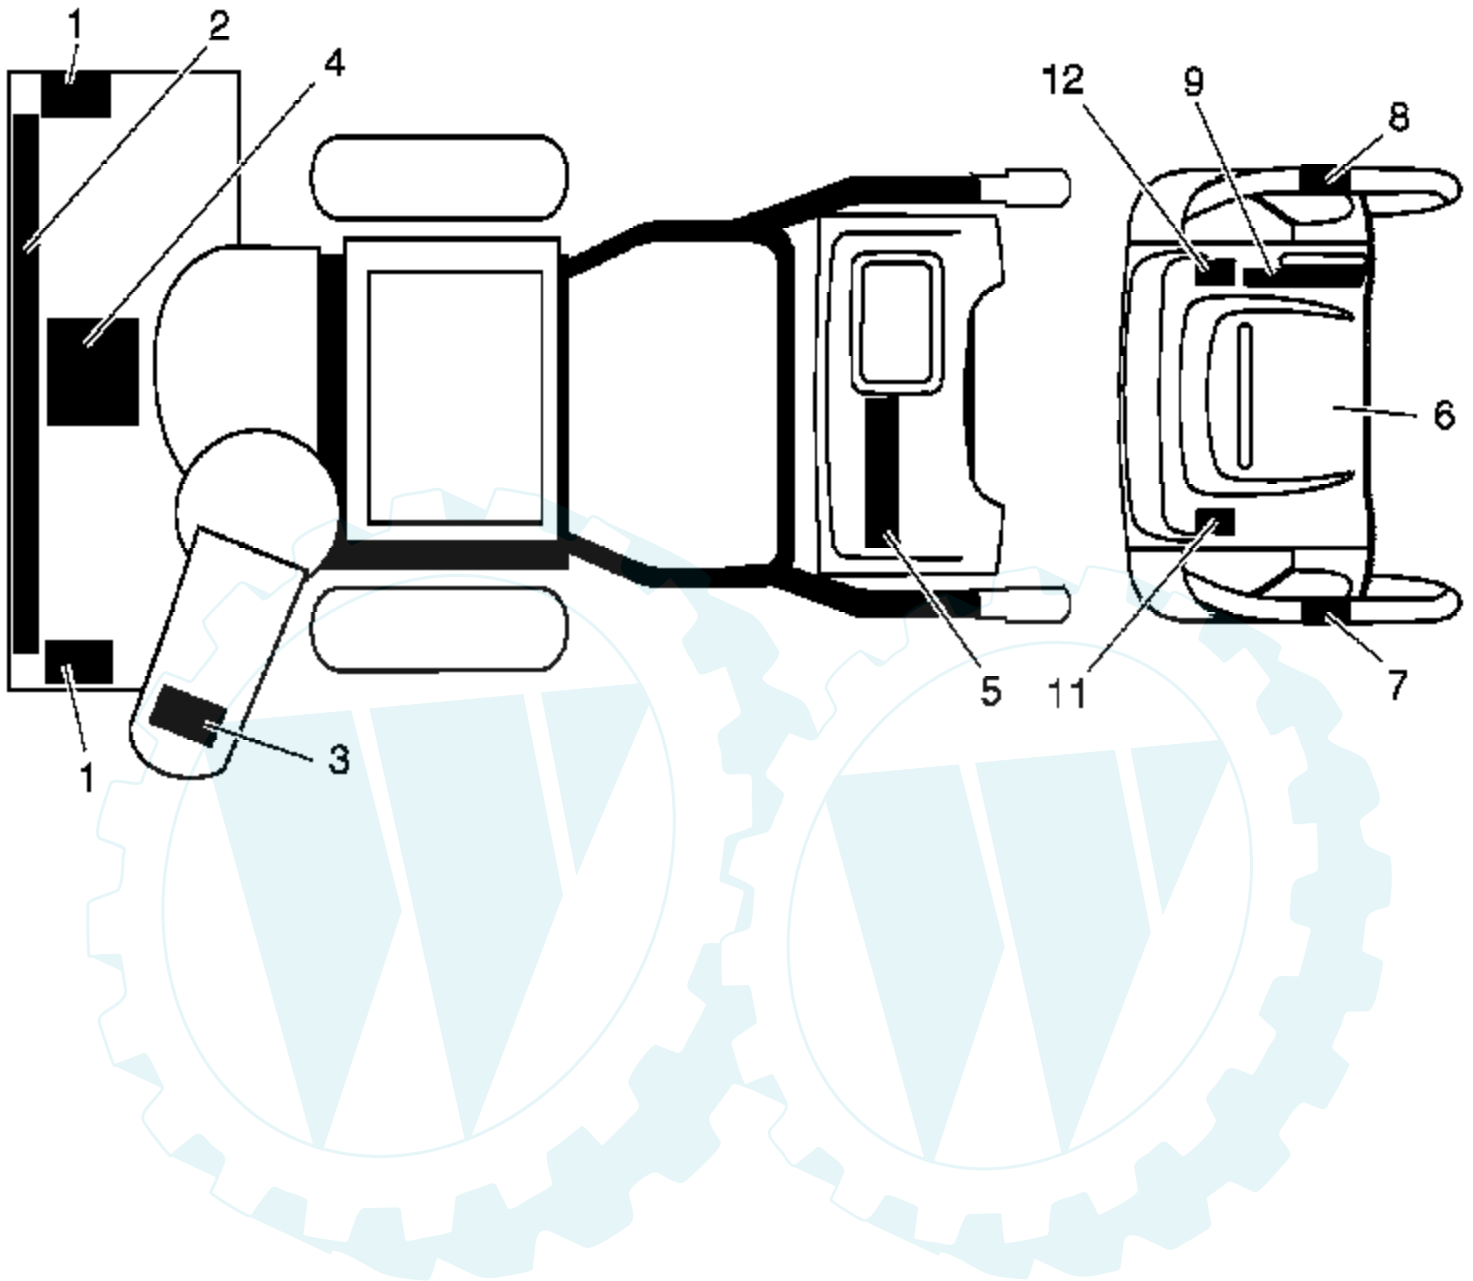

Ref #	Part Number	Qty	Description
1	181037		Decal, Danger
2	187869		Decal, Poulan Pro, 9HP/27" (Large)
3	181035		Decal, Danger, Deflector
4	181042		Decal, Danger
5	187894		Decal, Poulan Pro, 9HP/27" (Small)
6	181033		Decal, Instruction
7	155798		Decal, Traction Lever
8	155800		Decal, Auger Lever
9	181039		Decal, Speed Control
11	183907		Decal, LH Trigger
12	183905		Decal, RH Trigger
	187879		Owner's Manual (English)
	187880		Owner's Manual (French)