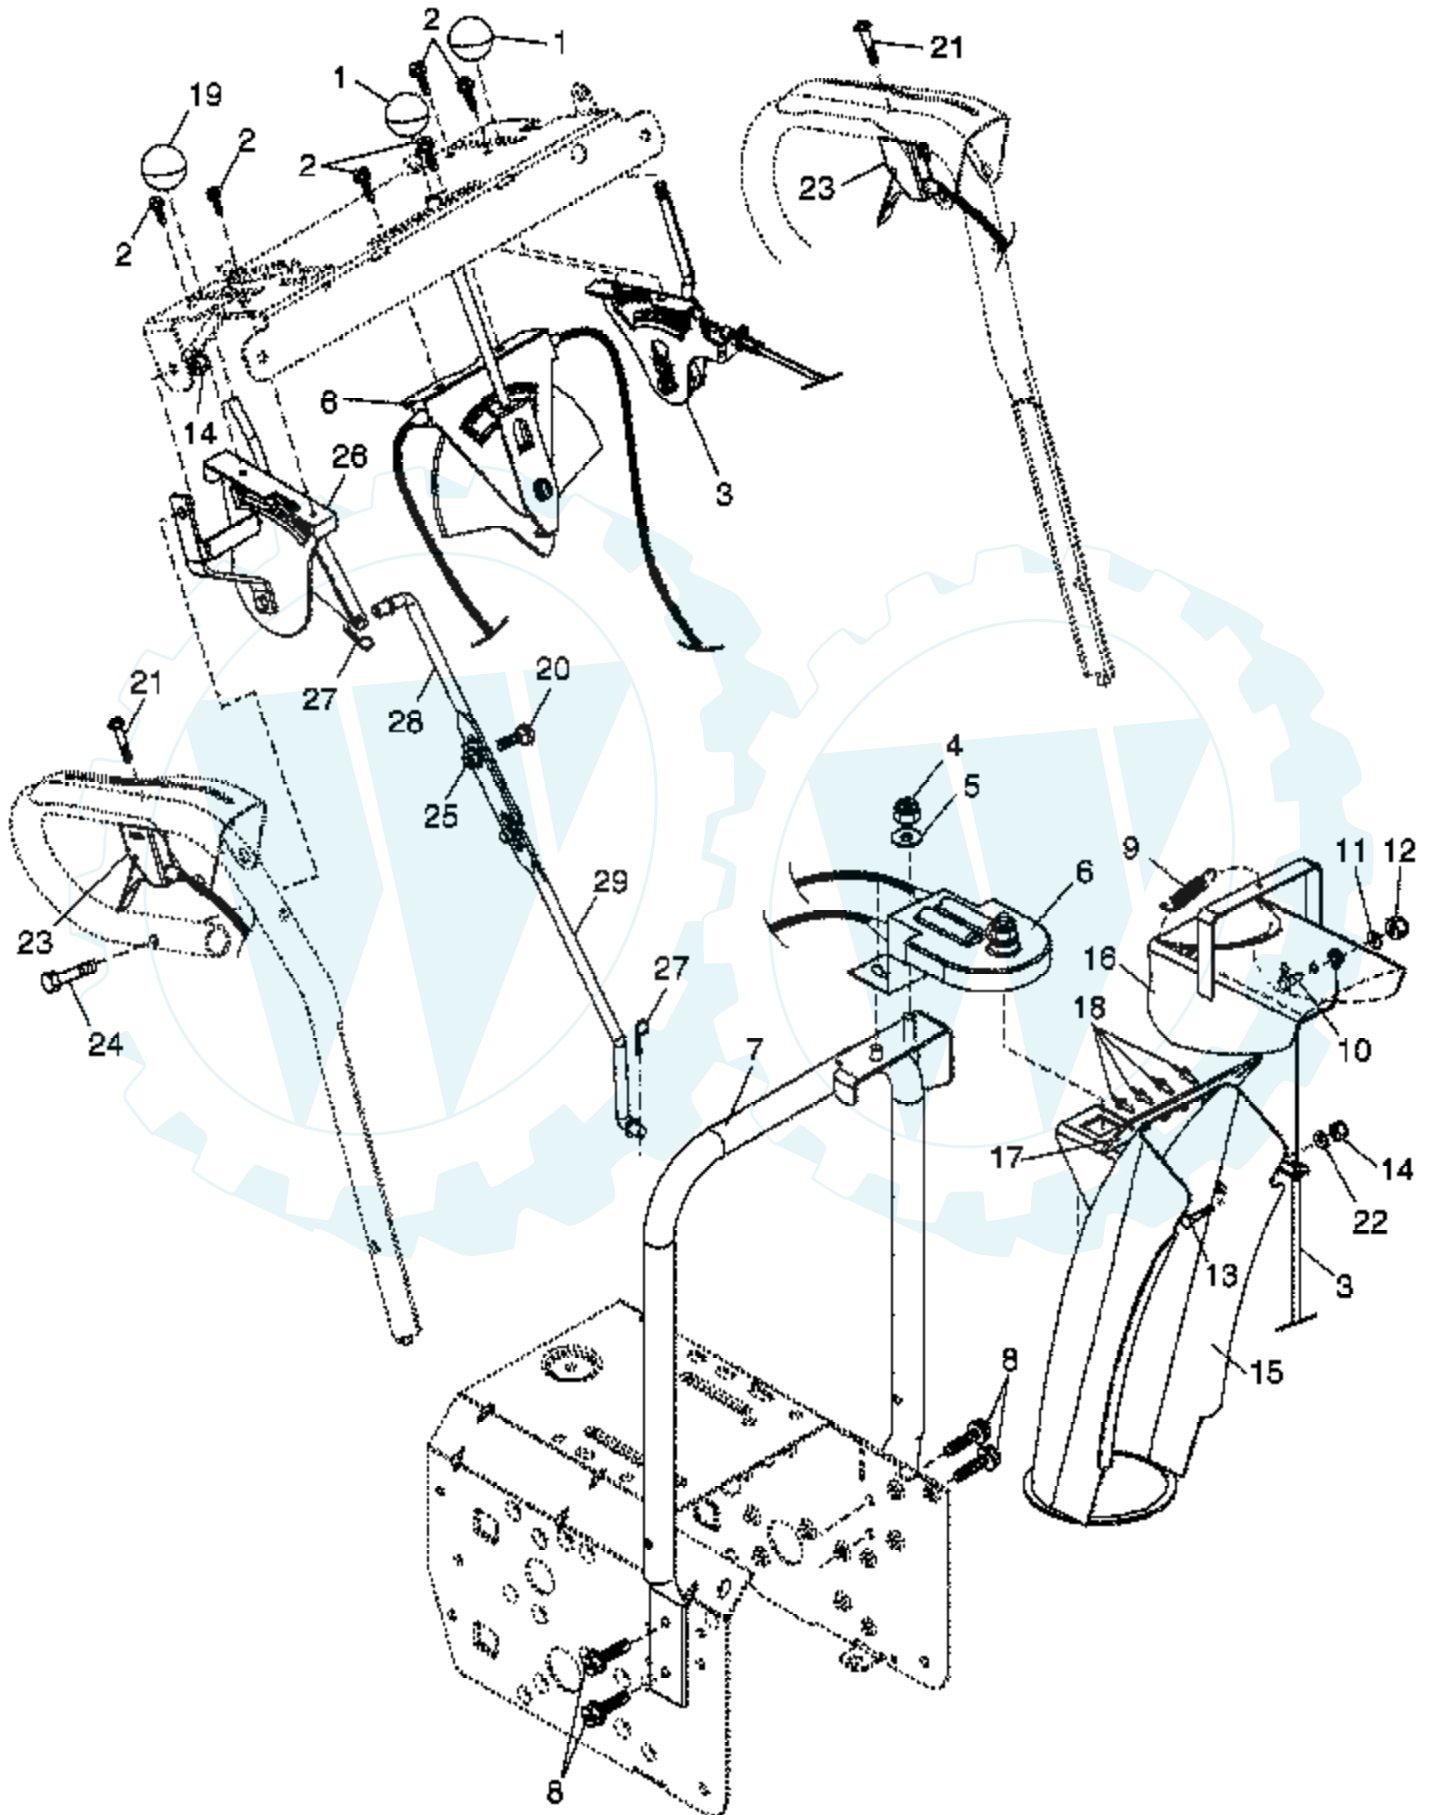

Ref #	Part Number	Qty	Description
1	183334		Knob, Lever
2	17501010		Screw #10-24 x 5/8
3	178674		Control Assembly, Deflector
4	73800600		Nut, Lock 3/8-16
5	19131316		Washer, Flat 3/8
6	178659		Control Assembly, Chute Rotater
7	178638X479		Support, Pivot
8	150078		Screw, Hex Head 5/16-18 x 3/4
9	184505		Spring, Deflector
10	179829		Bolt, Shoulder
11	53847		Washer, Flat 1/4
12	73800400		Nut, Lock 1/4-20
13	72250505		Bolt, Carriage 5/16-18
14	179246		Nut, Lock 5/16-18
15	178628X428		Chute Assembly
16	178633X428		Deflector Assembly
17	179145		Seal, Deflector
18	128415		Rivet, Blind
19	183333		Knob, Speed Control Lever
20	72270506		Bolt, Carriage 5/16-18 x 3/4
21	74041024		Screw #10-24 x 1-1/2
22	155415		Washer, Flat
23	187691		Control Assembly, Power Steering
24	74780528		Screw, Hex Head 5/16-18 x 1-3/4
25	155377		Nut, Lock 5/16-18
26	179257		Lever Assembly, Speed Control
27	169675		Retainer, Hairpin
28	180445		Rod, Upper, Speed Control
29	187716		Rod, Lower, Speed Control