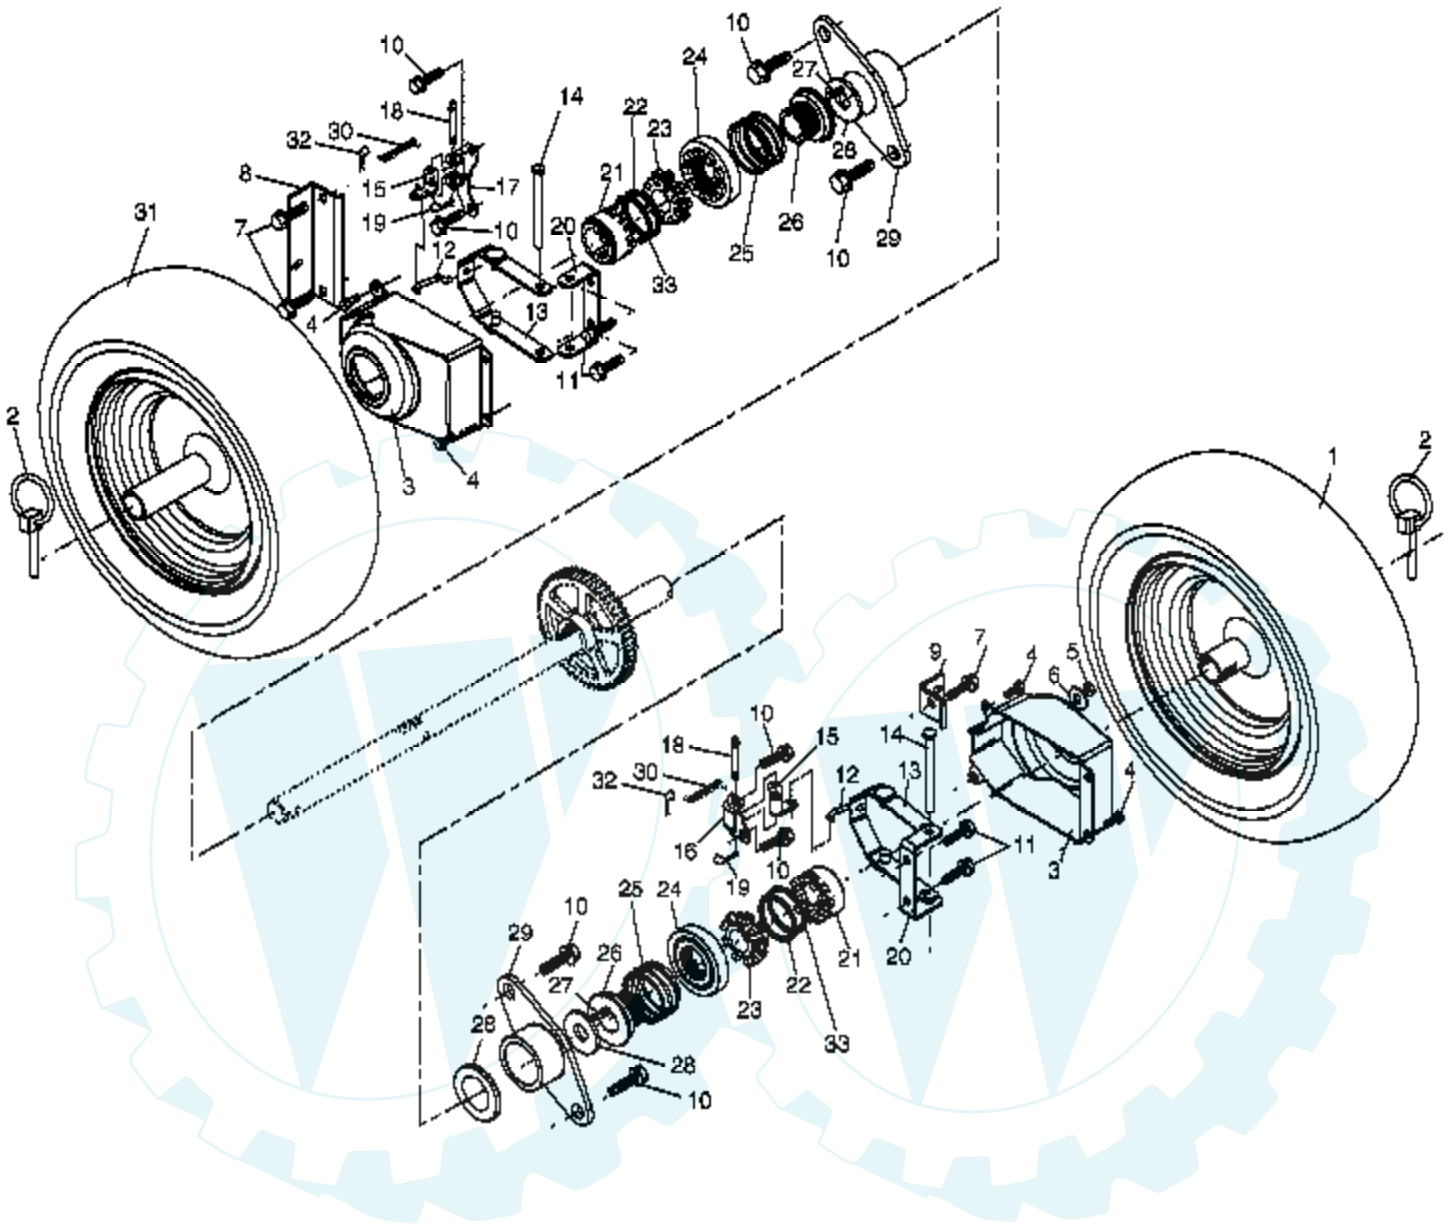

Ref #	Part Number	Qty	Description
1	187872		Wheel Assembly, 16", Power Steering, LH
2	155443		Pin, Klik 1/4
3	181843		Cover, Power Steering
4	184471		Shoulder Bolt, Hex Head #10-24 x 1/2
5	73800500		Nut, Lock 5/16-18
6	155415		Washer, Flat 5/16
7	71210616		Screw, Hex Head 3/8-16 x 1
8	185603X479		Bracket, Steer Cable RH
9	185602X479		Bracket, Steer Cable LH
10	146315		Screw, Hex Head 5/16-18 x 5/8
11	17490508		Screw, Hex Head 5/16-18 x 1/2
12	184393		Link, Steering Lever
13	185403X479		Lever Assembly, Steering
14	182015		Pin, Steering Lever
15	184361		Bellcrank Assembly
16	181982		Bracket Assembly, LH Steering
17	182063		Bracket Assembly, RH Steering
18	181847		Pin, Steering Bellcrank
19	85179		Retainer, Hairpin
20	179148X479		Bracket, Lever Assembly
21	179141		Driver, Wheel
22	182466		Ring, Wire Retainer
23	179136		Lobe, Wheel
24	179138		Slide, Clutch
25	179139		Spring, Clutch Slide
26	179137		Lobe, Axle
27	178879		Key, Square 1/4
28	174697		Washer, Thrust (1")
29	179830		Bearing, Axle
30	184453		Spring, Return
31	187874		Wheel Assembly, 16", Power Steering, RH
32	700279		Clip, Retainer
33	12000045		Ring, Retaining