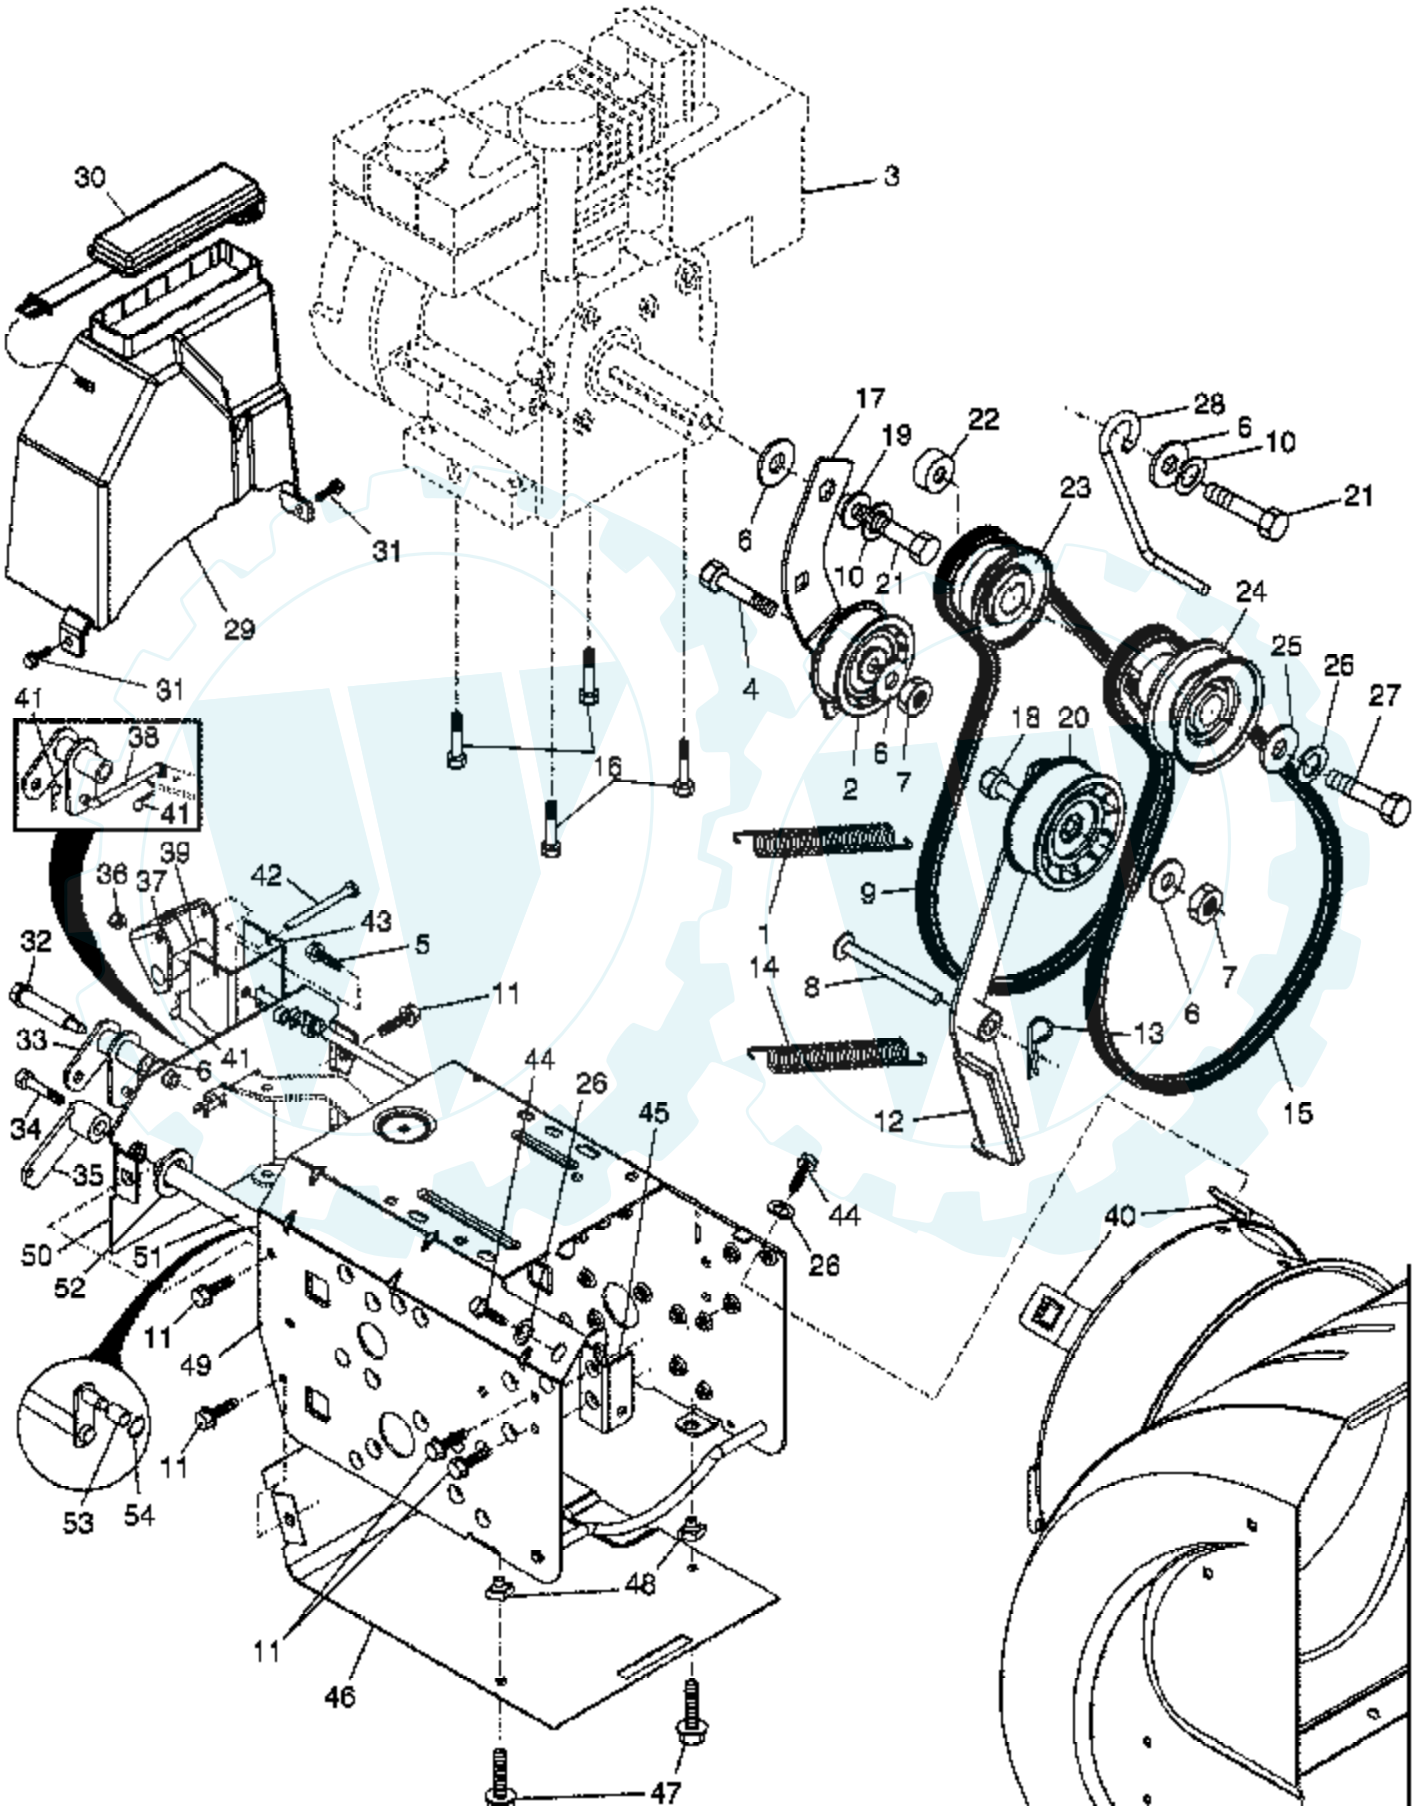

Ref #	Part Number	Qty	Description
2	53847		Washer, Flat
4	181083		Pulley, Impeller
5	188910		Bearing Assembly, Flange
6	155377		Nut, Hex Flange 5/16-18
7	180355		Bolt, Flat Head, Carriage 5/16-18 x 5/8
8	72270505		Bolt, Carriage 5/16-18 x 5/8
9	178820		Nut, Cage 3/8-16
10	178826X428		Housing, Auger
11	178690X479		Bar, Scraper
12	178675X008		Bracket, Corner Discharge
13	175322		Base, Discharge Chute
14	19111507		Washer, Flat
15	10040500		Washer, Lock 5/16
16	74950512		Screw, Hex Head 5/16-18 x 3/4
18	179582		Screw, Hex Head 5/16 x 1
19	73800400		Nut, Hex Lock 1/4-20
20	73800500		Nut, Hex Lock 5/16-18
21	155415		Washer, Flat
22	178777X479		Skid Plate, RH
23	179246		Washer, Nylon, Friction
24	72270506		Bolt, Carriage 5/16-18 x 3/4
25	185600		Bolt, Shoulder
26	174658		Bearing, Auger
27	174697		Washer, Thrust, 1"
28	187494		Bolt, Shear
29	174762X479		Skid Plate, LH
30	178763X479		Auger Assembly, RH
31	178697X479		Auger Assembly, LH
32	174699		O-Ring
33	174700		Bushing, Flange 3/4
34	174681		Washer, Thrust 3/4
35	174684		Bearing, Thrust 3/4
36	174660		Shaft, Impeller
37	174683		Washer, Thrust 5/8
38	174686		Bushing, Flange 5/8
39	150078		Screw, Hex Head 5/16-18 x 3/4
40	86447		Plug, Case
41	174688		Housing, Gearbox, RH
42	174698		Seal, Oil
43	174701		Bushing, Flange, 1"
44	178879		Key, Square 1/4 x 1/4 x 7/8
45	174659		Gear, Worm
46	174657		Shaft, Auger
47	174687		Housing, Gearbox, LH
48	175321X479		Impeller Assembly
49	74780426		Screw, Hex Head 1/4-20 x 1-5/8
50	175311		Gasket, Gearbox
51	7836M		Pin, Roll 3/16 x 1-1/8
55	188243		Kit, Shear (Contains 6 each of Key Numbers 19 and 28)