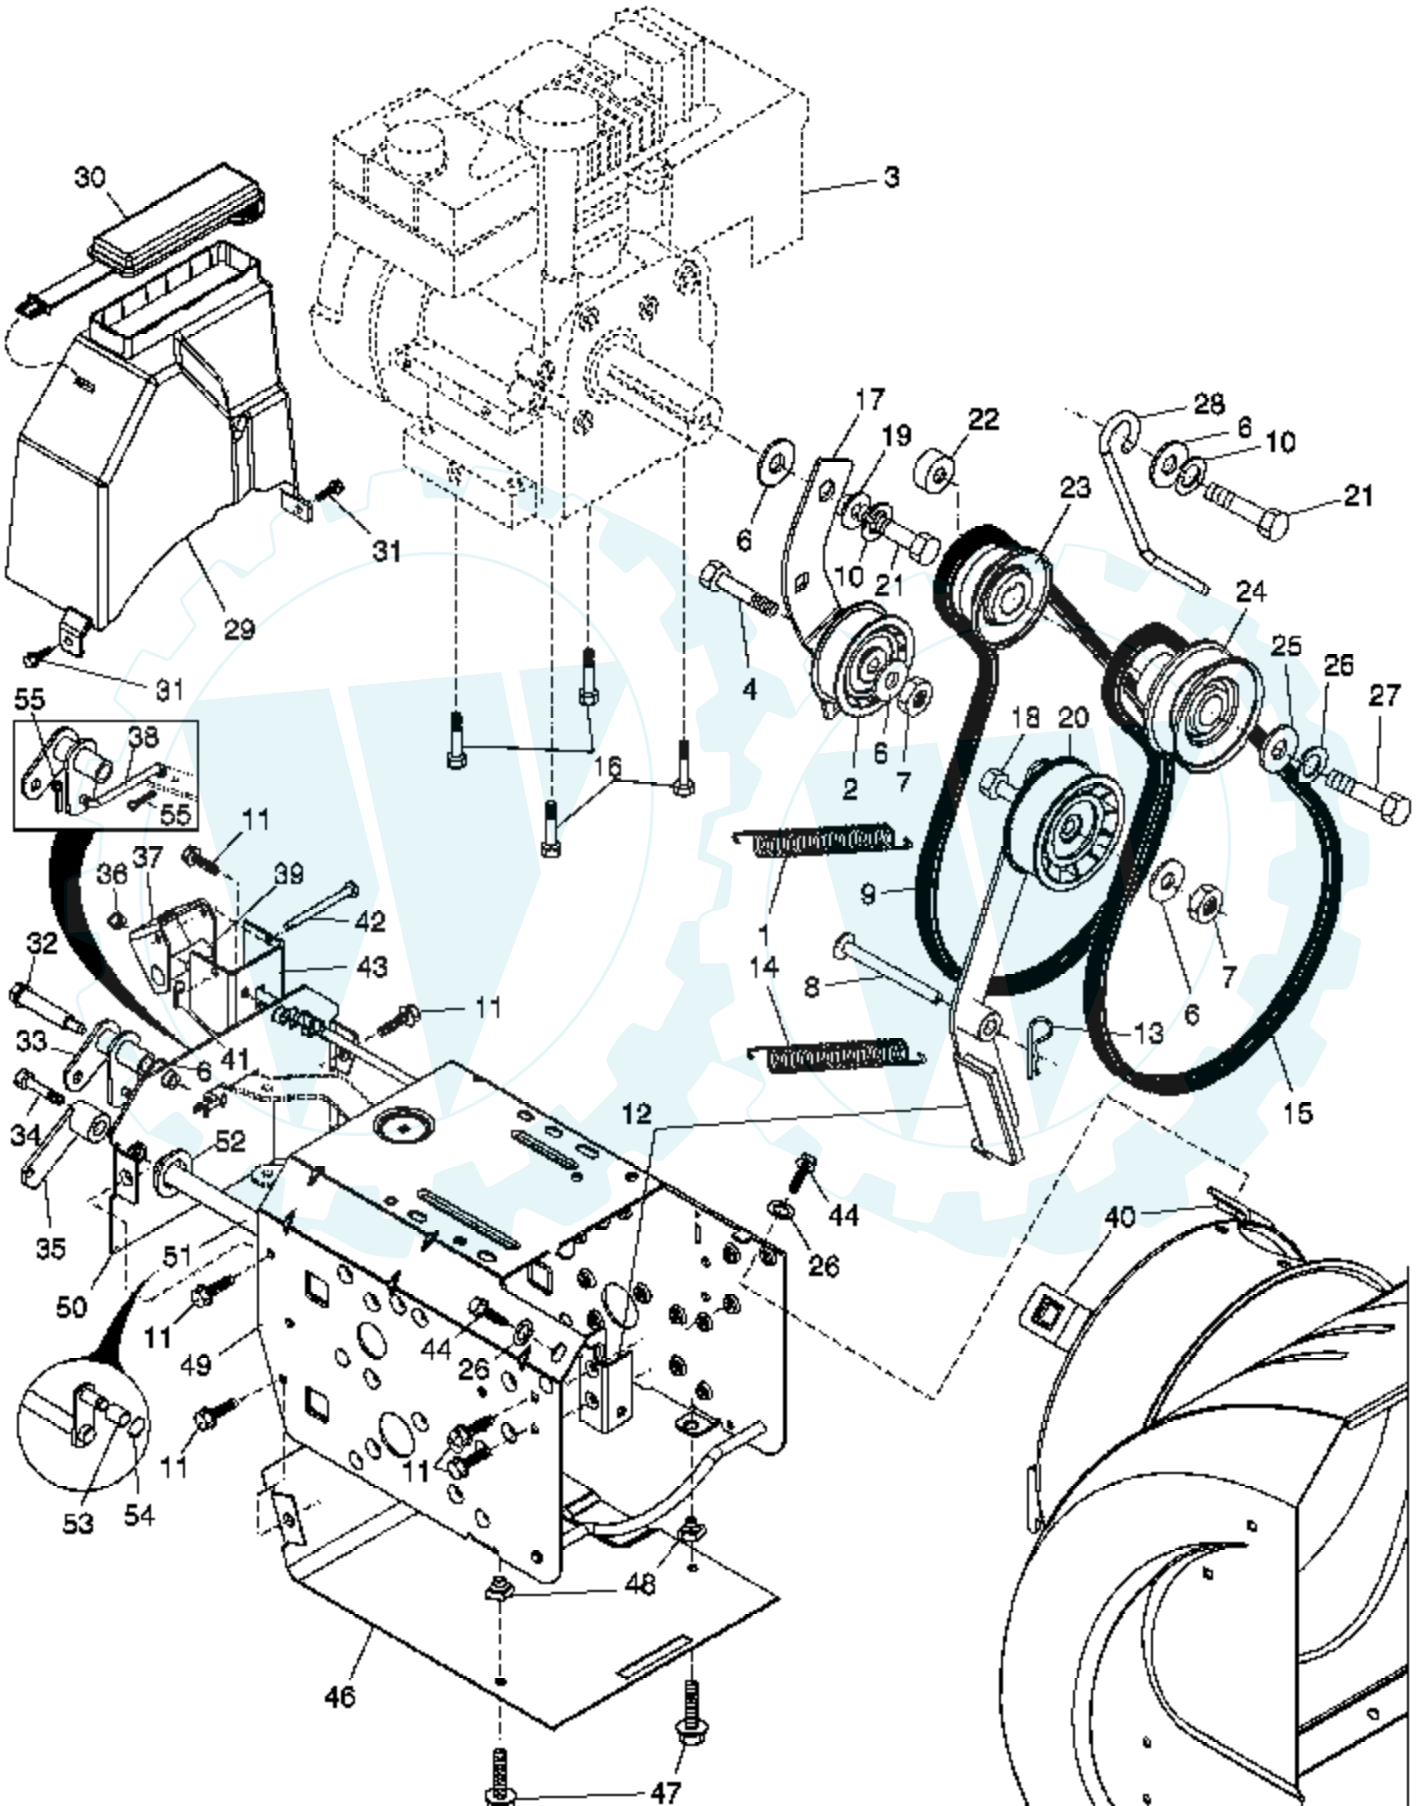

Ref #	Part Number	Qty	Description
1	181044		Spring, Traction Idler
2	180522		Pulley, Idler (2-1/4)
3			Engine, Tecumseh, Model Number OHSK90 (Order parts from Engine manufacturer)
4	74780520		Screw, Hex Head 5/16-18 x 1-1/4
6	59289		Washer, Flat
7	73930500		Nut, Jam, Lock 5/16-18
8	175330		Pin, Idler Pivot
9	179092		V-Belt, Traction Drive
10	10040500		Washer, Lock 5/16
11	150078		Screw, Hex Head 5/16-18 x 3/4
12	184789		Impeller Idler Arm & Bracket Assembly (Includes Key numbers 8 and 13)
13	85179		Retainer, Hairpin
14	178828		Spring, Brake
15	183533		V-Belt, Impeller Drive
16	150406		Screw, Hex Head 3/8-16 x 1-1/4
17	179354X008		Arm, Idler
18	74780524		Screw, Hex Head 5/16-18 x 1-1/2
19	175331		Bushing, Idler Pivot
20	180523		Pulley, Idler (2-3/4)
21	74610516		Screw, Hex Head 5/16-18 x 1
22	179371		Spacer, Engine Pulley
23	180478		Pulley, Engine, Traction Drive
24	179157		Pulley, Engine, Impeller Drive
25	62735		Washer, Flat 3/8
26	10040600		Washer, Lock 3/8
27	851084		Screw, Hex Head 3/8-24 x 1-3/8
28	155452		Guide, Belt
29	180465		Cover, Belt
30	178830		Cover, Toolbox
31	17490408		Screw, Hex Head 1/4-20 x 1/2
32	179256		Bolt, Shoulder 5/16-18
33	179250		Bellcrank Shifter
34	180401		Screw, Hex Head 1/4-28 x 3/4
35	179240		Arm, Auger Control
36	73800500		Nut, Lock 5/16-18
37	178833X479		Bellcrank Assembly
38	179251		Link, Speed Control
39	179064		Trunnion, Pivot Bracket
40	178890		Nut, Cage 3/8-16
41	76020208		Pin, Cotter 1/16 x 1/2
42	179065		Pin, Pivot Bracket
43	179063X479		Bracket, Bellcrank
44	74780624		Screw, Hex Head 3/8-16 x 1-1/2
46	178624X479		Pan, Frame Bottom
47	71020512		Screw, Hex Head 5/16-18 x 3/4
48	181156		Nut, Speed 5/16-18
49	183852X428		Frame Assembly
50	178693X428		Plate, Frame End
51	179068X008		Shaft, Auger Control
52	57079		Washer, Hardened
53	179062		Roller
54	12000010		Ring, Retaining
55	700279		Clip, Retainer