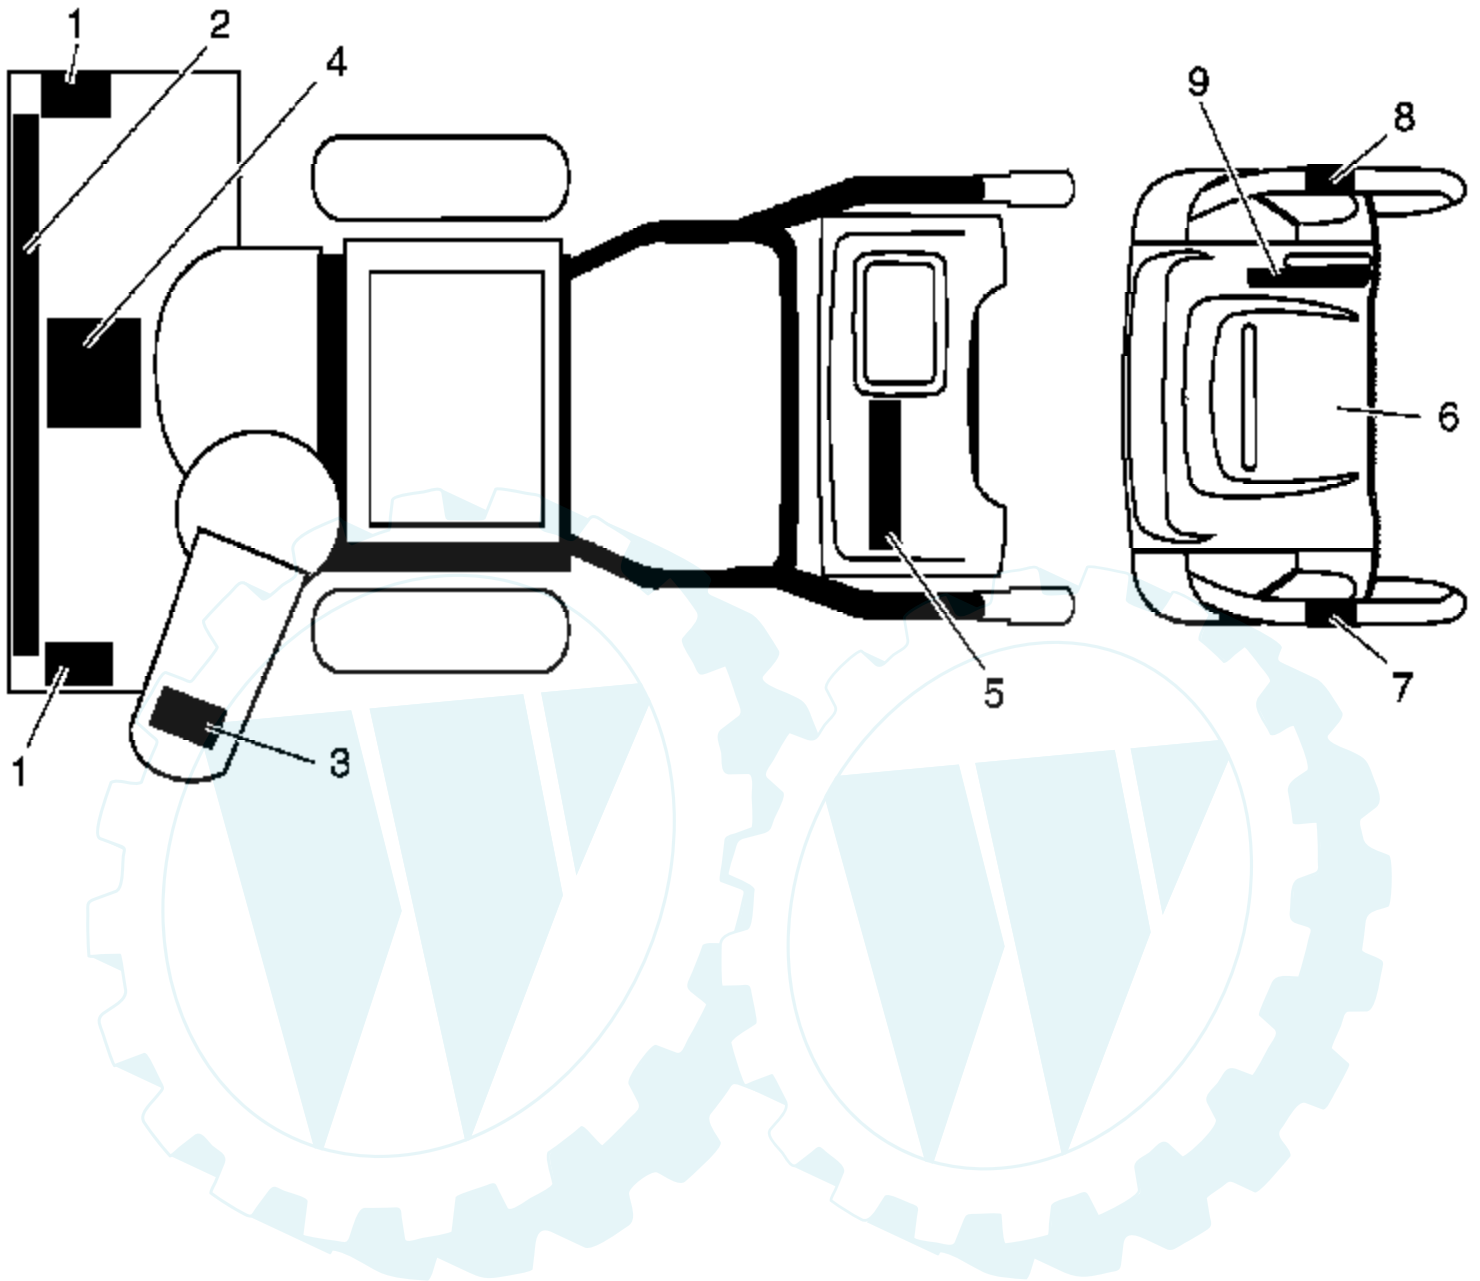

Ref #	Part Number	Qty	Description
1	183334		Knob, Lever
2	17501010		Screw #10-24 x 5/8
3	179096X479		Strap, Slotted
4	73800600		Nut, Lock 3/8-16
5	19131316		Washer, Flat 3/8
6	178659		Control Assembly, Chute Rotater
7	178638X479		Support, Pivot
8	150078		Screw, Hex Head 5/16-18 x 3/4
9	180453		Knob, Deflector
10	185600		Bolt, Shoulder
11	53847		Washer, Flat 1/4
12	73800400		Nut, Lock 1/4-20
13	72270505		Bolt, Carriage 5/16-18 x 5/8
14	179246		Washer, Nylon
15	178628X428		Chute Assembly
16	178633X428		Deflector Assembly
17	179145		Seal, Deflector
18	128415		Rivet, Blind
19	183333		Knob, Speed Control Lever
20	72270506		Bolt, Carriage 5/16-18 x 3/4
21	155415		Washer, Flat
24	74780528		Screw, Hex Head 5/16-18 x 1-3/4
25	155377		Nut, Lock 5/16-18
26	179257		Lever Assembly, Speed Control
27	169675		Retainer, Hairpin
28	180445		Rod, Upper, Speed Control
29	187716		Rod, Lower, Speed Control
30	73800500		Locknut, Hex 5/16-18