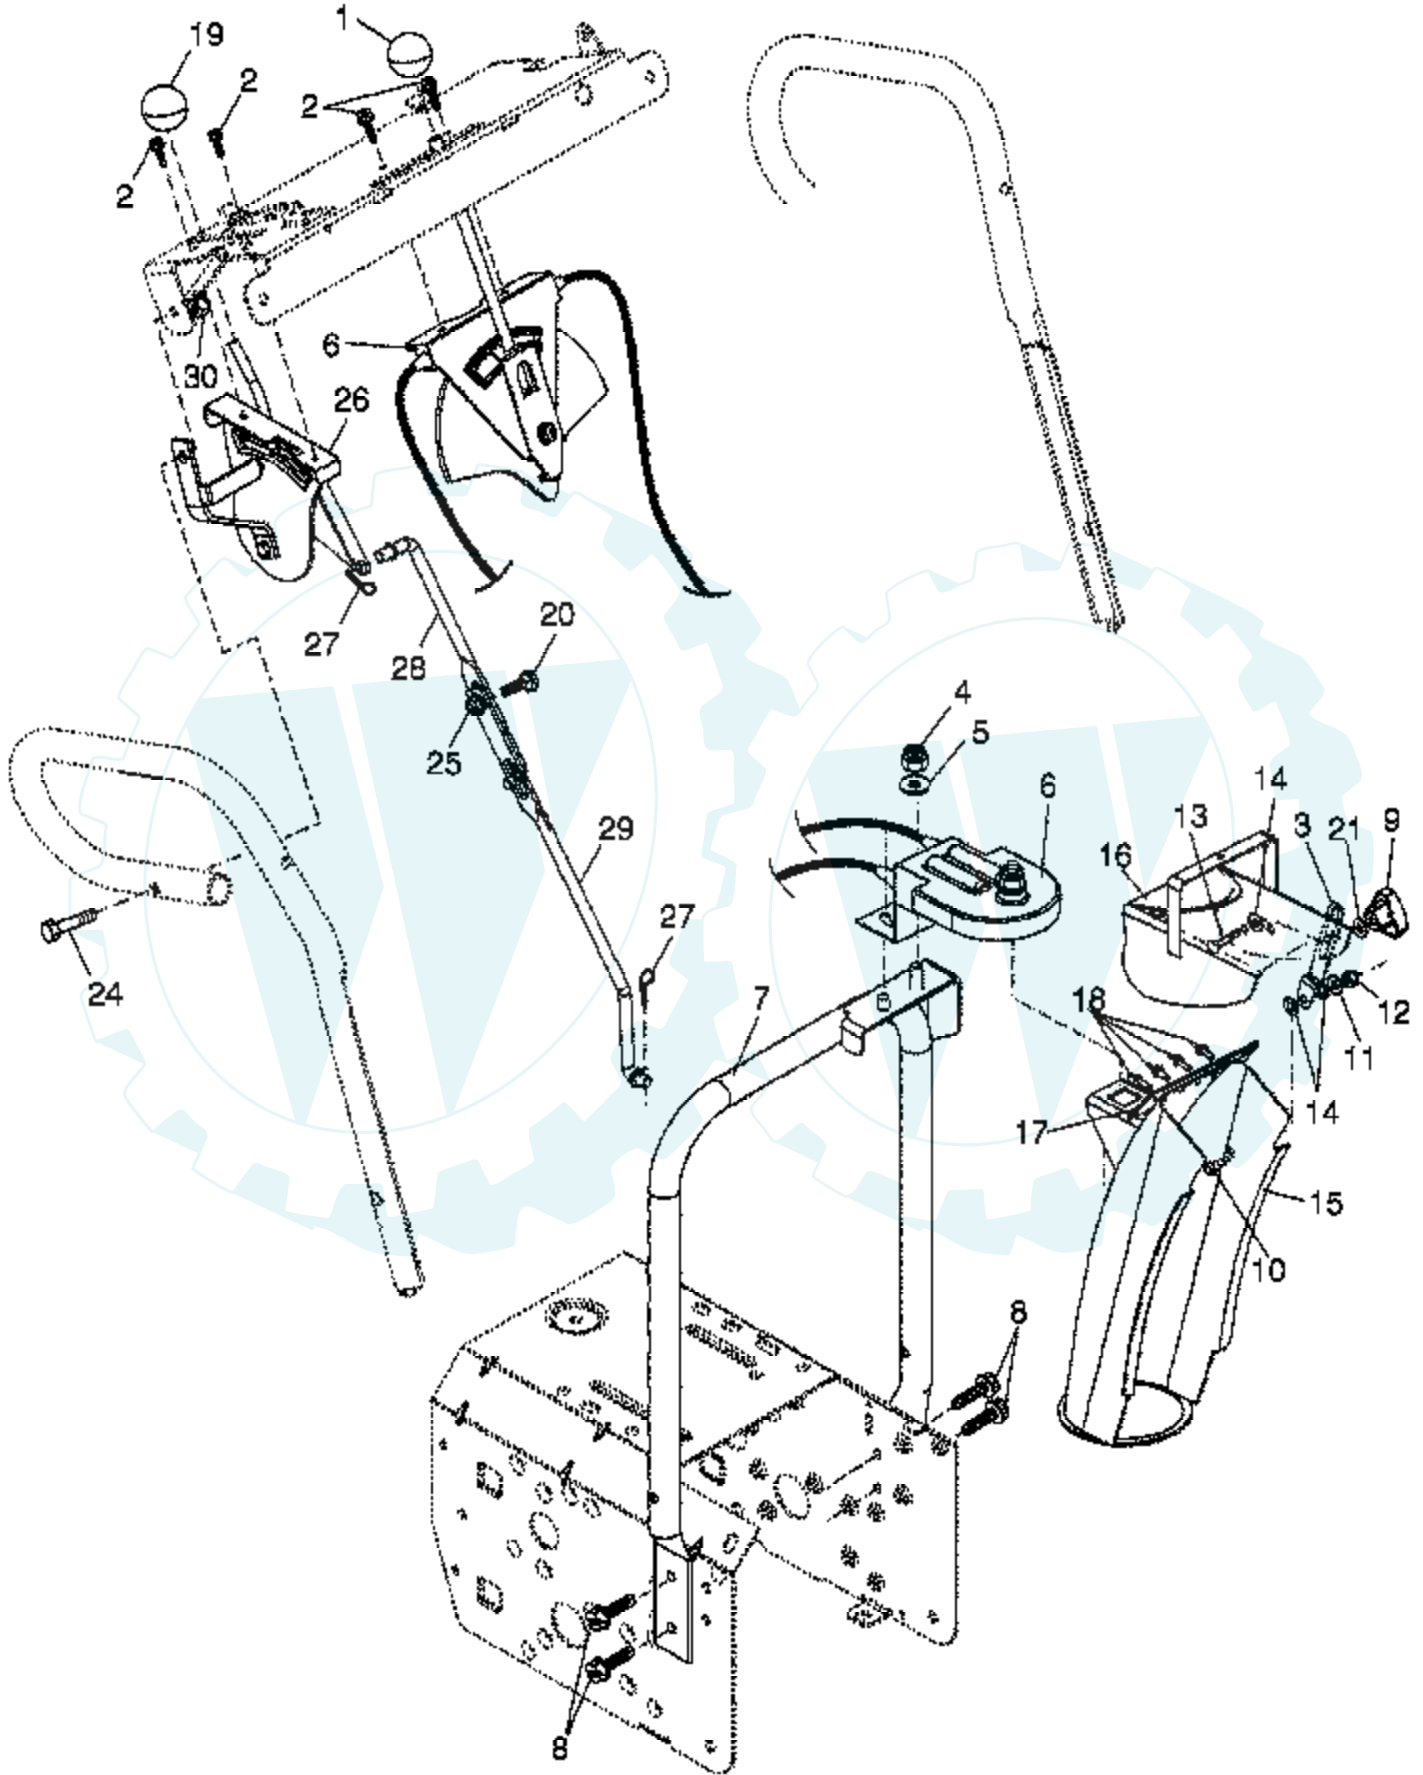

Ref #	Part Number	Qty	Description
1	183334		Knob, Lever
2	17501010		Screw #10-24 x 5/8
3	179096X479		Strap, Slotted
4	73800600		Nut, Lock 3/8-16
5	19131316		Washer, Flat 3/8
6	178659		Control Assembly, Chute Rotater
7	178638X479		Support, Pivot
8	150078		Screw, Hex Head 5/16-18 x 3/4
9	180453		Knob, Deflector
10	185600		Bolt, Shoulder
11	53847		Washer, Flat 1/4
12	73800400		Nut, Lock 1/4-20
13	72270505		Bolt, Carriage 5/16-18 x 5/8
14	179246		Washer, Nylon
15	178628X428		Chute Assembly
16	178633X428		Deflector Assembly
17	179145		Seal, Deflector
18	128415		Rivet, Blind
19	183333		Knob, Speed Control Lever
20	72270506		Bolt, Carriage 5/16-18 x 3/4
21	155415		Washer, Flat
24	74780528		Screw, Hex Head 5/16-18 x 1-3/4
25	155377		Nut, Lock 5/16-18
26	179257		Lever Assembly, Speed Control
27	169675		Retainer, Hairpin
28	180445		Rod, Upper, Speed Control
29	187716		Rod, Lower, Speed Control
30	73800500		Locknut, Hex 5/16-18

Ref #	Part Number	Qty	Description
1	187904		Wheel Assembly, 16", LH
2	155443		Pin, Klik 1/4
3	187905		Wheel Assembly, 16", RH
4	146315		Screw, Hex Head 5/16-18 x 1/2
5	179830		Bearing, Axle
6	174697		Washer, Thrust (1")