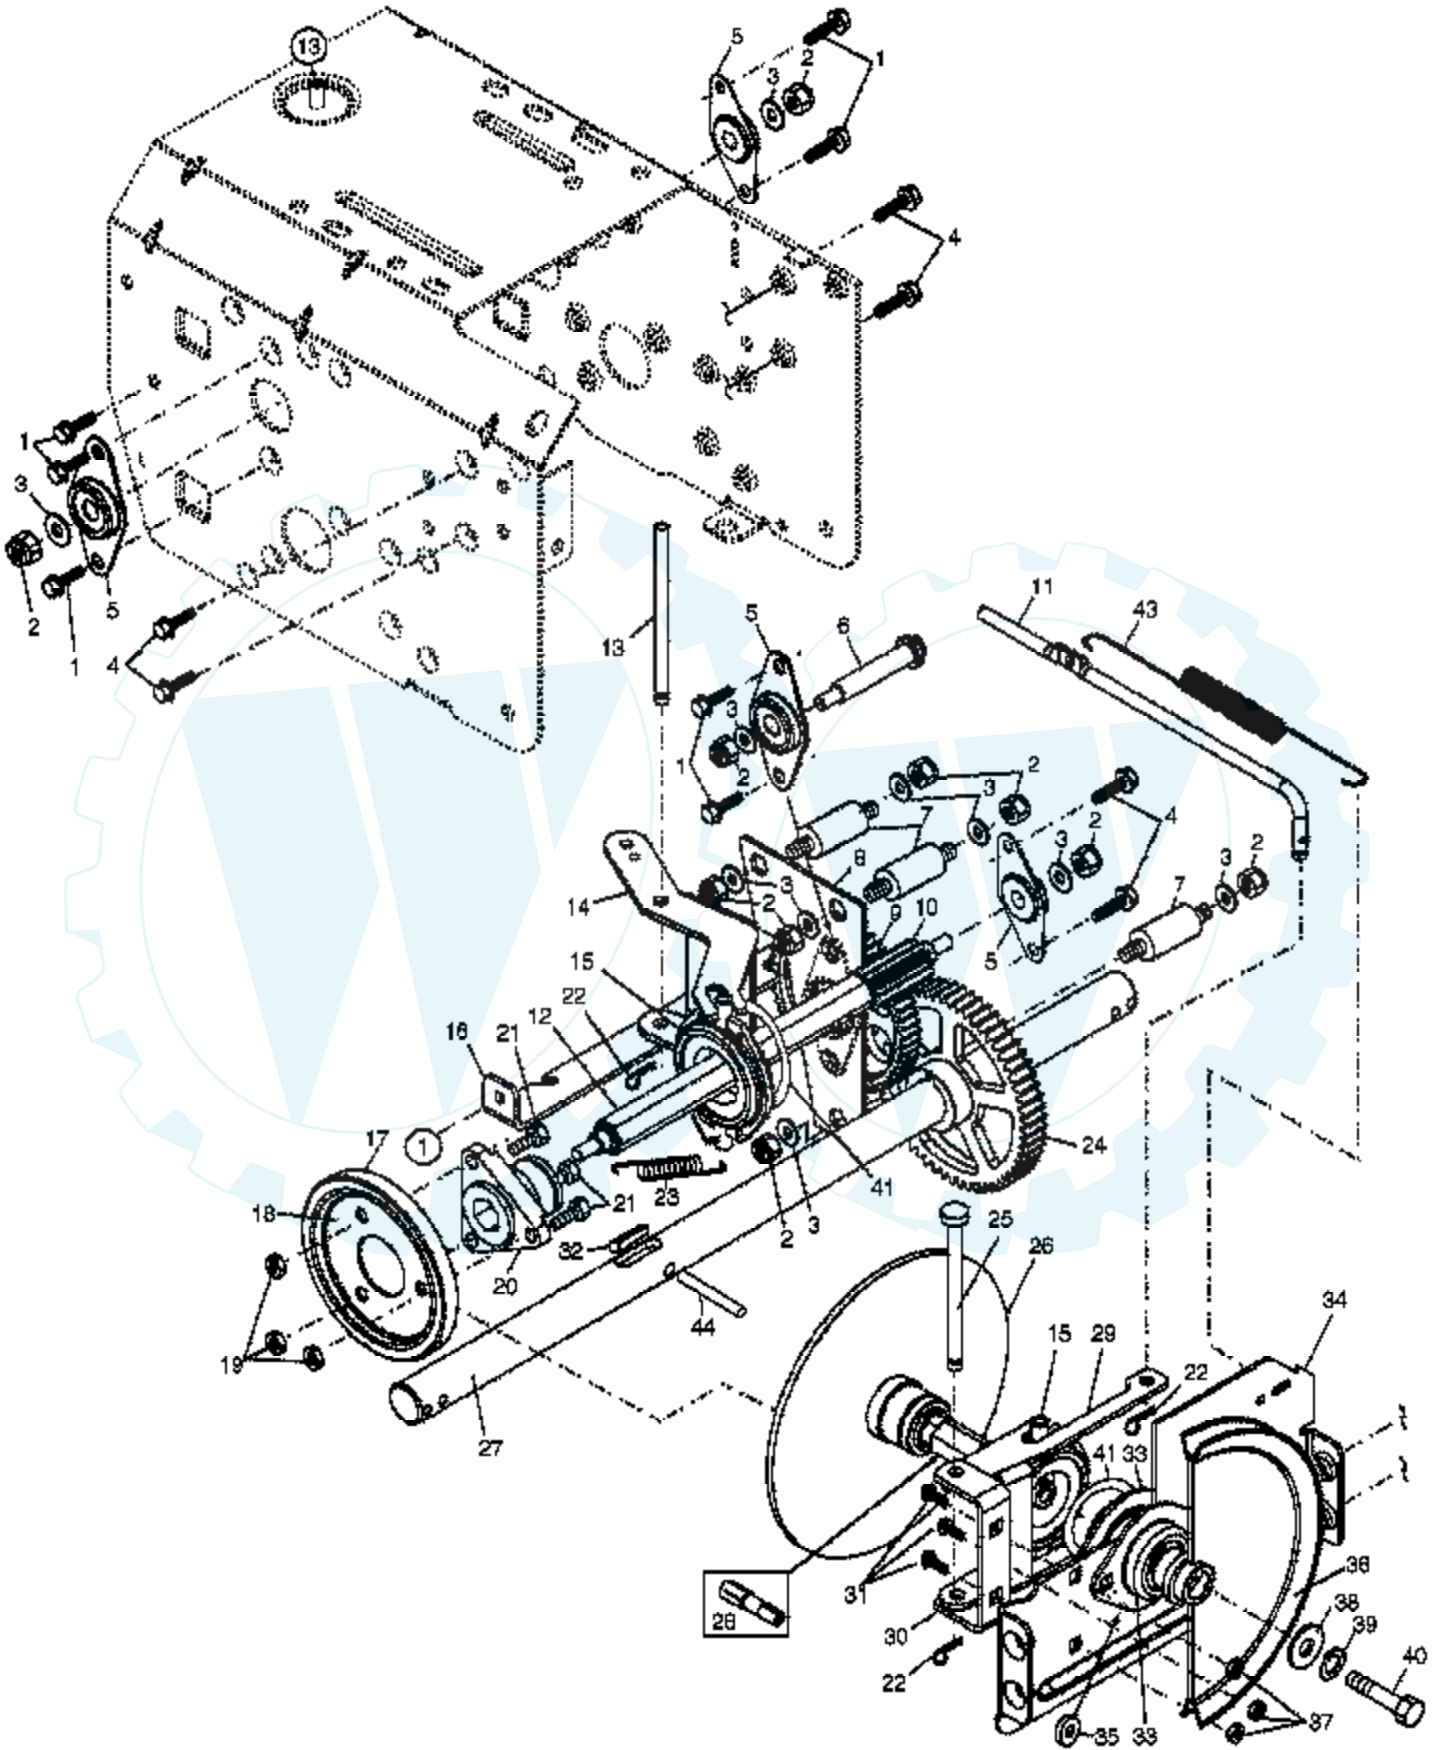

Ref #	Part Number	Qty	Description
1	146315		Screw, Hex Head 5/16-18 x 3/4
2	73800500		Nut, Lock 5/16-18
3	155415		Washer, Flat
4	17490508		Screw, Hex Head 5/16-18 x 1/2
5	180017		Bearing, Flange
6	180134		Shaft, Auxiliary
7	179270		Spacer, Plate
8	179269X479		Plate, Auxiliary
9	180082		Gear, Intermediate (12/58)
10	180065		Gear, Pinion
11	187714		Rod, Clutch
12	180066		Shaft, Long, Hex
13	178807		Pin, Pivot
14	178619X479		Lever, Shifter / Wheel
15	175344		Trunnion Bearing Assembly
16	186951X479		Bracket, Pivot, Shift
17	179831		Ring, Rubber Wheel
18	178616X479		Plate, Rubber Wheel
19	73930500		Nut, Lock 5/16-18
20	178613		Hub, Rubber Wheel
21	74760514		Screw, Hex Head 5/16-18 x 7/8
22	85179		Retainer, Hairpin
23	180135		Spring, Bias
24	180081		Gear, Axle (58 Teeth)
25	178695		Pin, Pivot Lever
26	175341		Plate Assembly, Drive
27	179352		Shaft, Axle
28	175340		Shaft, Short Hex
29	175350X479		Lever, Shifter Plate
30	175349X479		Bracket, Shifter Support
31	72270505		Bolt, Carriage 5/16-18 x 5/8
32	178879		Key, Square 1/4 x 1/4 x 7/8
33	175323		Bearing, Flange
34	175338X479		Plate, Drive Mounting
35	182504		Spacer, Bearing
36	175348		Pulley, Traction Drive
37	155377		Nut, Lock 5/16-18
38	19111507		Washer, Flat
39	10040500		Washer, Lock 5/16
40	74950512		Screw, Hex Head 5/16-18 x 3/4
41	12000012		Ring, Retaining
43	179095		Spring, Return
44	9465M		Pin, Roll