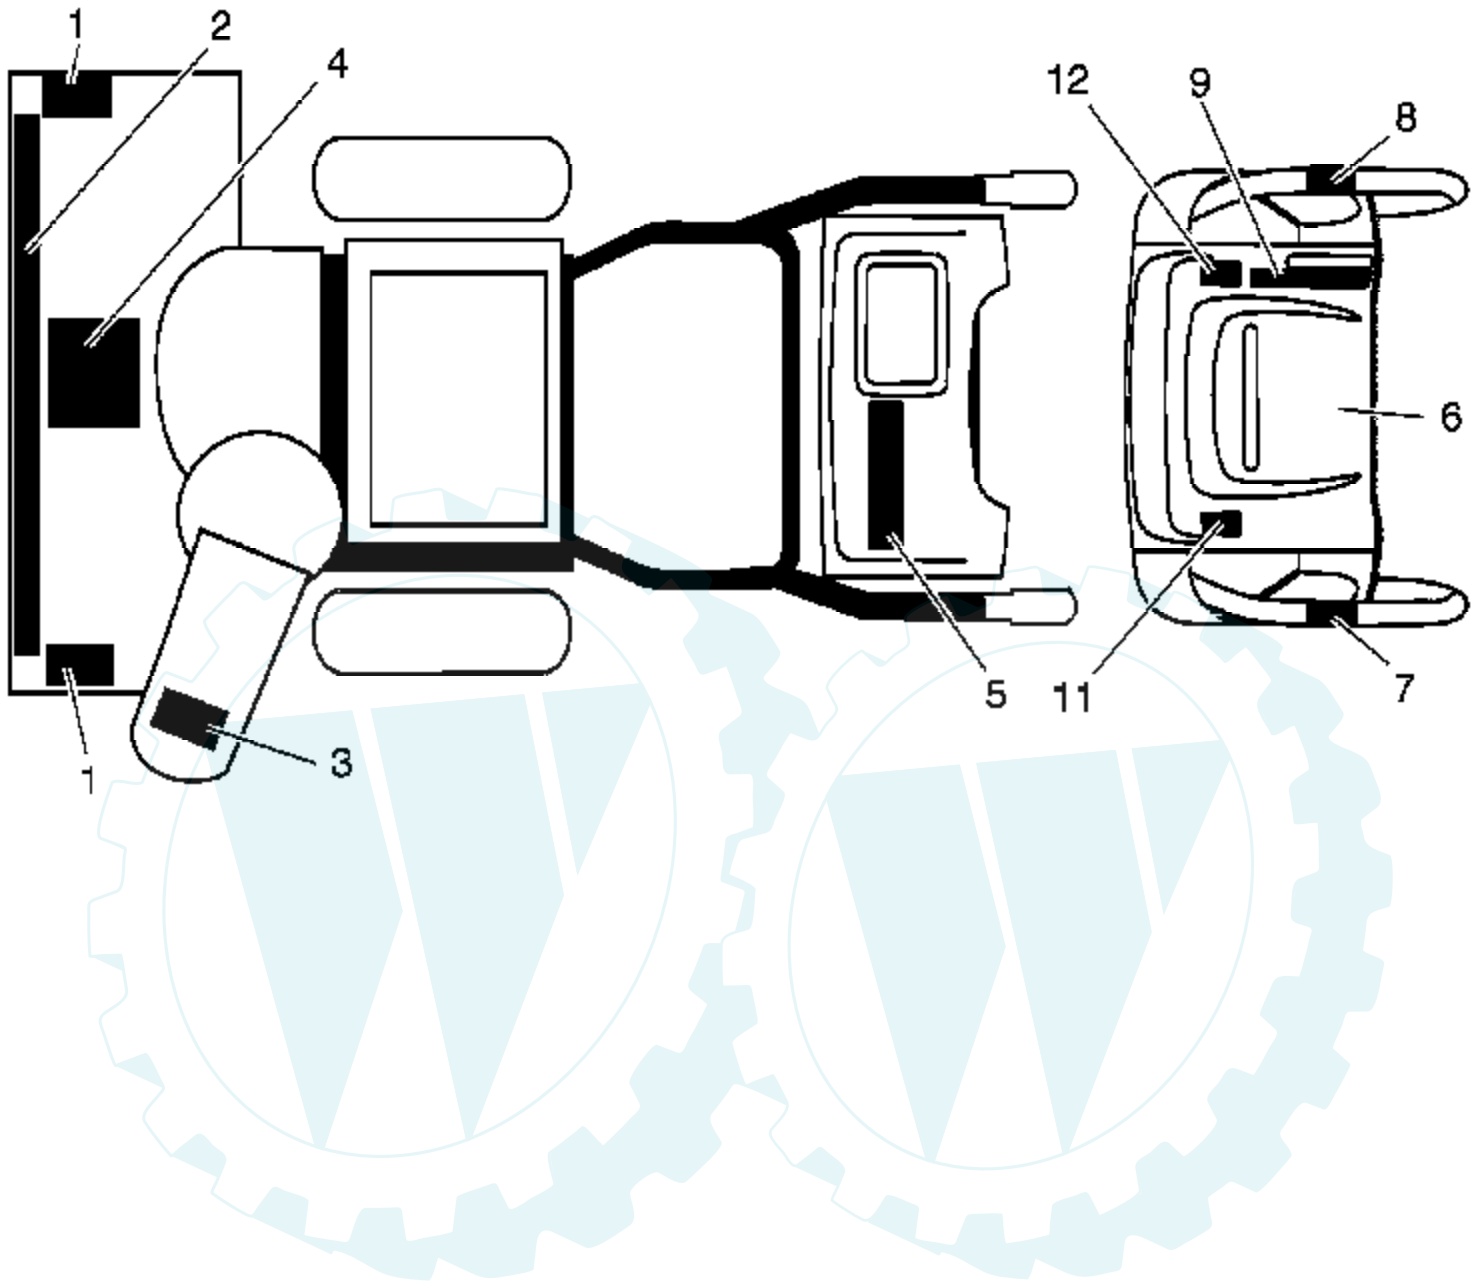

Ref #	Part Number	Qty	Description
1	181037		Decal, Danger
2	187871		Decal, Poulan Pro, 8.5HP/27" (Large)
3	181035		Decal, Danger, Deflector
4	181042		Decal, Danger
5	187870		Decal, Poulan Pro, 8.5HP/27" (Small)
6	181033		Decal, Instruction
7	155798		Decal, Traction Lever
8	155800		Decal, Auger Lever
9	181039		Decal, Speed Control
11	183907		Decal, LH Trigger
12	183905		Decal, RH Trigger
	187887		Owner's Manual (English)
	187888		Owner's Manual (French)