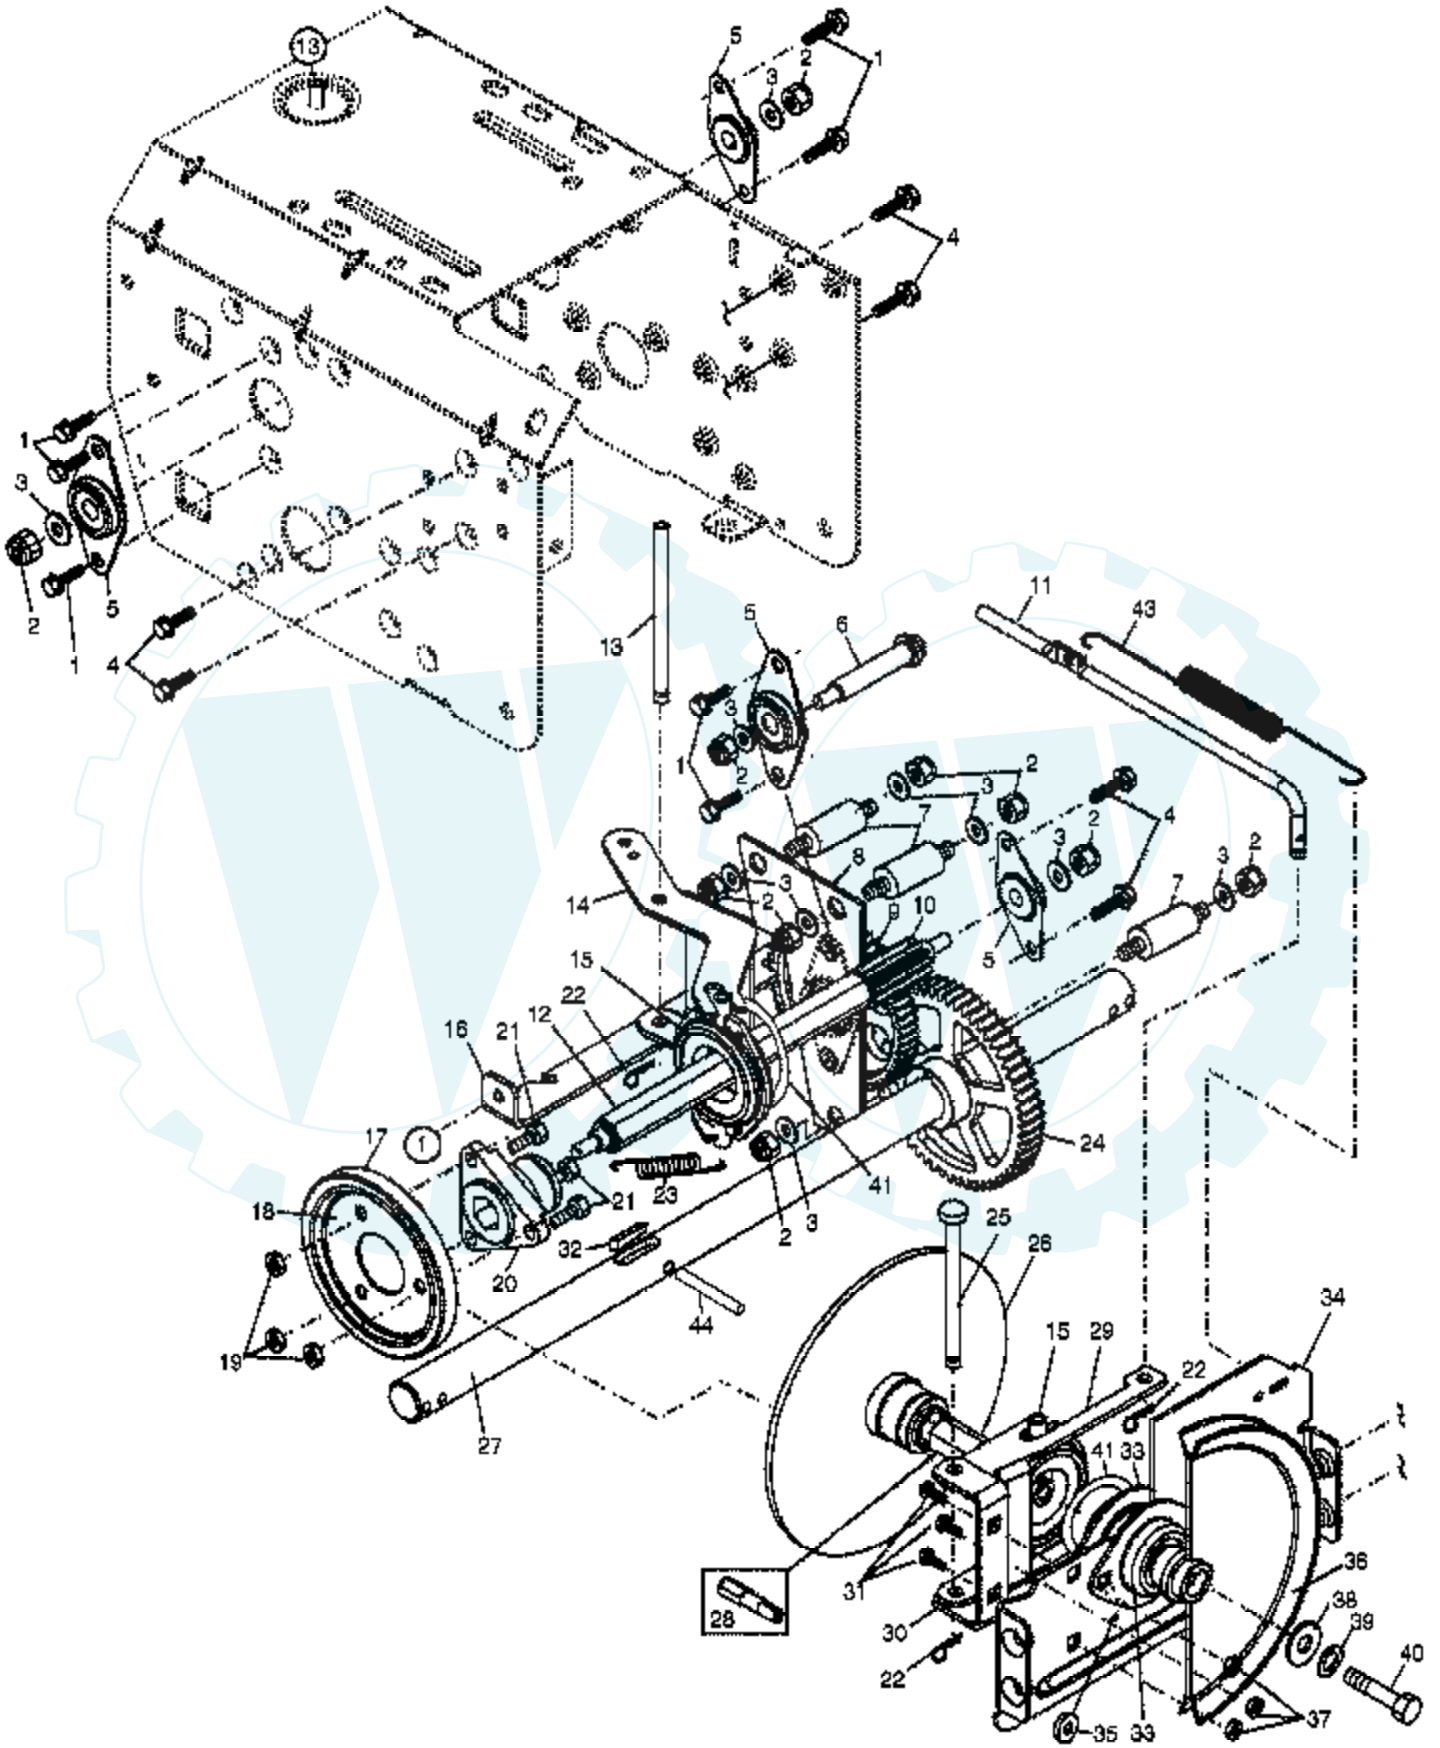

Ref #	Part Number	Qty	Description
1	146315		Screw, Hex Head 5/16-18 x 3/4
2	73800500		Nut, Lock 5/16-18
3	155415		Washer, Flat
4	17490508		Screw, Hex Head 5/16-18 x 1/2
5	180017		Bearing, Flange
6	180134		Shaft, Auxiliary
7	179270		Spacer, Plate
8	179269X479		Plate, Auxiliary
9	180082		Gear, Intermediate (12/58)
10	180065		Gear, Pinion
11	187714		Rod, Clutch
12	180066		Shaft, Long, Hex
13	178807		Pin, Pivot
14	178619X479		Lever, Shifter / Wheel
15	175344		Trunnion Bearing Assembly
16	186951X479		Bracket, Pivot, Shift
17	179831		Ring, Rubber Wheel
18	178616X479		Plate, Rubber Wheel
19	73930500		Nut, Lock 5/16-18
20	178613		Hub, Rubber Wheel
21	74760514		Screw, Hex Head 5/16-18 x 7/8
22	85179		Retainer, Hairpin
23	180135		Spring, Bias
24	180081		Gear, Axle (58 Teeth)
25	178695		Pin, Pivot Lever
26	175341		Plate Assembly, Drive
27	188227		Shaft, Axle
28	175340		Shaft, Short Hex
29	175350X479		Lever, Shifter Plate
30	175349X479		Bracket, Shifter Support
31	72270505		Bolt, Carriage 5/16-18 x 5/8
32	178879		Key, Square 1/4 x 1/4 x 7/8
33	175323		Bearing, Flange
34	175338X479		Plate, Drive Mounting
35	182504		Spacer, Bearing
36	175348		Pulley, Traction Drive
37	155377		Nut, Lock 5/16-18
38	19111507		Washer, Flat
39	10040500		Washer, Lock 5/16
40	74950512		Screw, Hex Head 5/16-18 x 3/4
41	12000012		Ring, Retaining
43	179095		Spring, Return
44	9465M		Pin, Roll