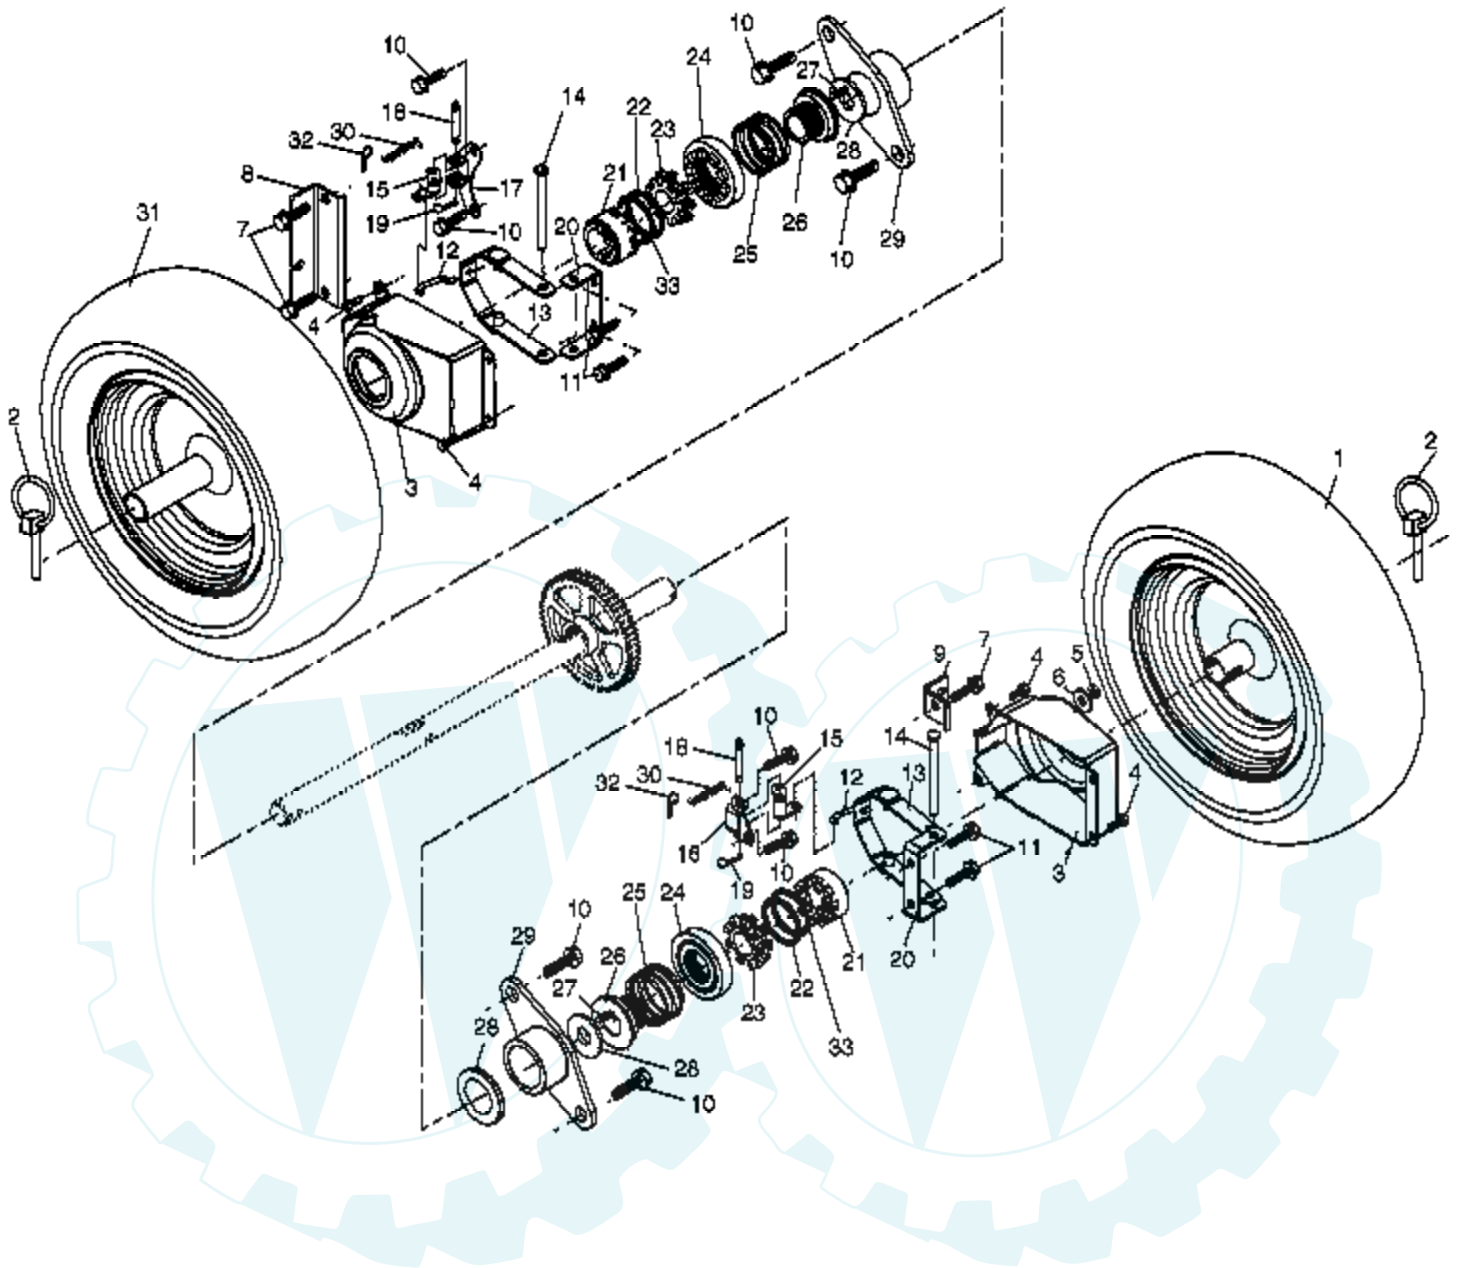

Ref #	Part Number	Qty	Description
1	187872		Wheel Assembly, 16", Power Steering, LH
2	155443		Pin, Klik 1/4
3	181843		Cover, Power Steering
4	184471		Screw, Hex Head #10-24 x 1/2
5	73800500		Nut, Lock 5/16-18
6	155415		Washer, Flat 5/16
7	71210616		Screw, Hex Head 3/8-16 x 1
8	185603X479		Bracket, Steer Cable RH
9	185602X479		Bracket, Steer Cable LH
10	146315		Screw, Hex Head 5/16-18 x 3/4
11	17490508		Screw, Hex Head 5/16-18 x 1/2
12	184393		Link, Steering Lever
13	185403X479		Lever Assembly, Steering
14	182015		Pin, Steering Lever
15	184361		Bellcrank Assembly
16	181982		Bracket Assembly, LH Steering
17	182063		Bracket Assembly, RH Steering
18	181847		Pin, Steering Bellcrank
19	85179		Retainer, Hairpin
20	179148X479		Bracket, Lever Assembly
21	179141		Driver, Wheel
22	182466		Ring, Wire Retainer
23	179136		Lobe, Wheel
24	179138		Slide, Clutch
25	179139		Spring, Clutch Slide
26	179137		Lobe, Axle
27	178879		Key, Square 1/4
28	174697		Washer, Thrust (1")
29	179830		Bearing, Axle
30	184453		Spring, Return
31	187874		Wheel Assembly, 16", Power Steering, RH
32	700279		Clip, Retainer
33	12000045		Ring, Retaining