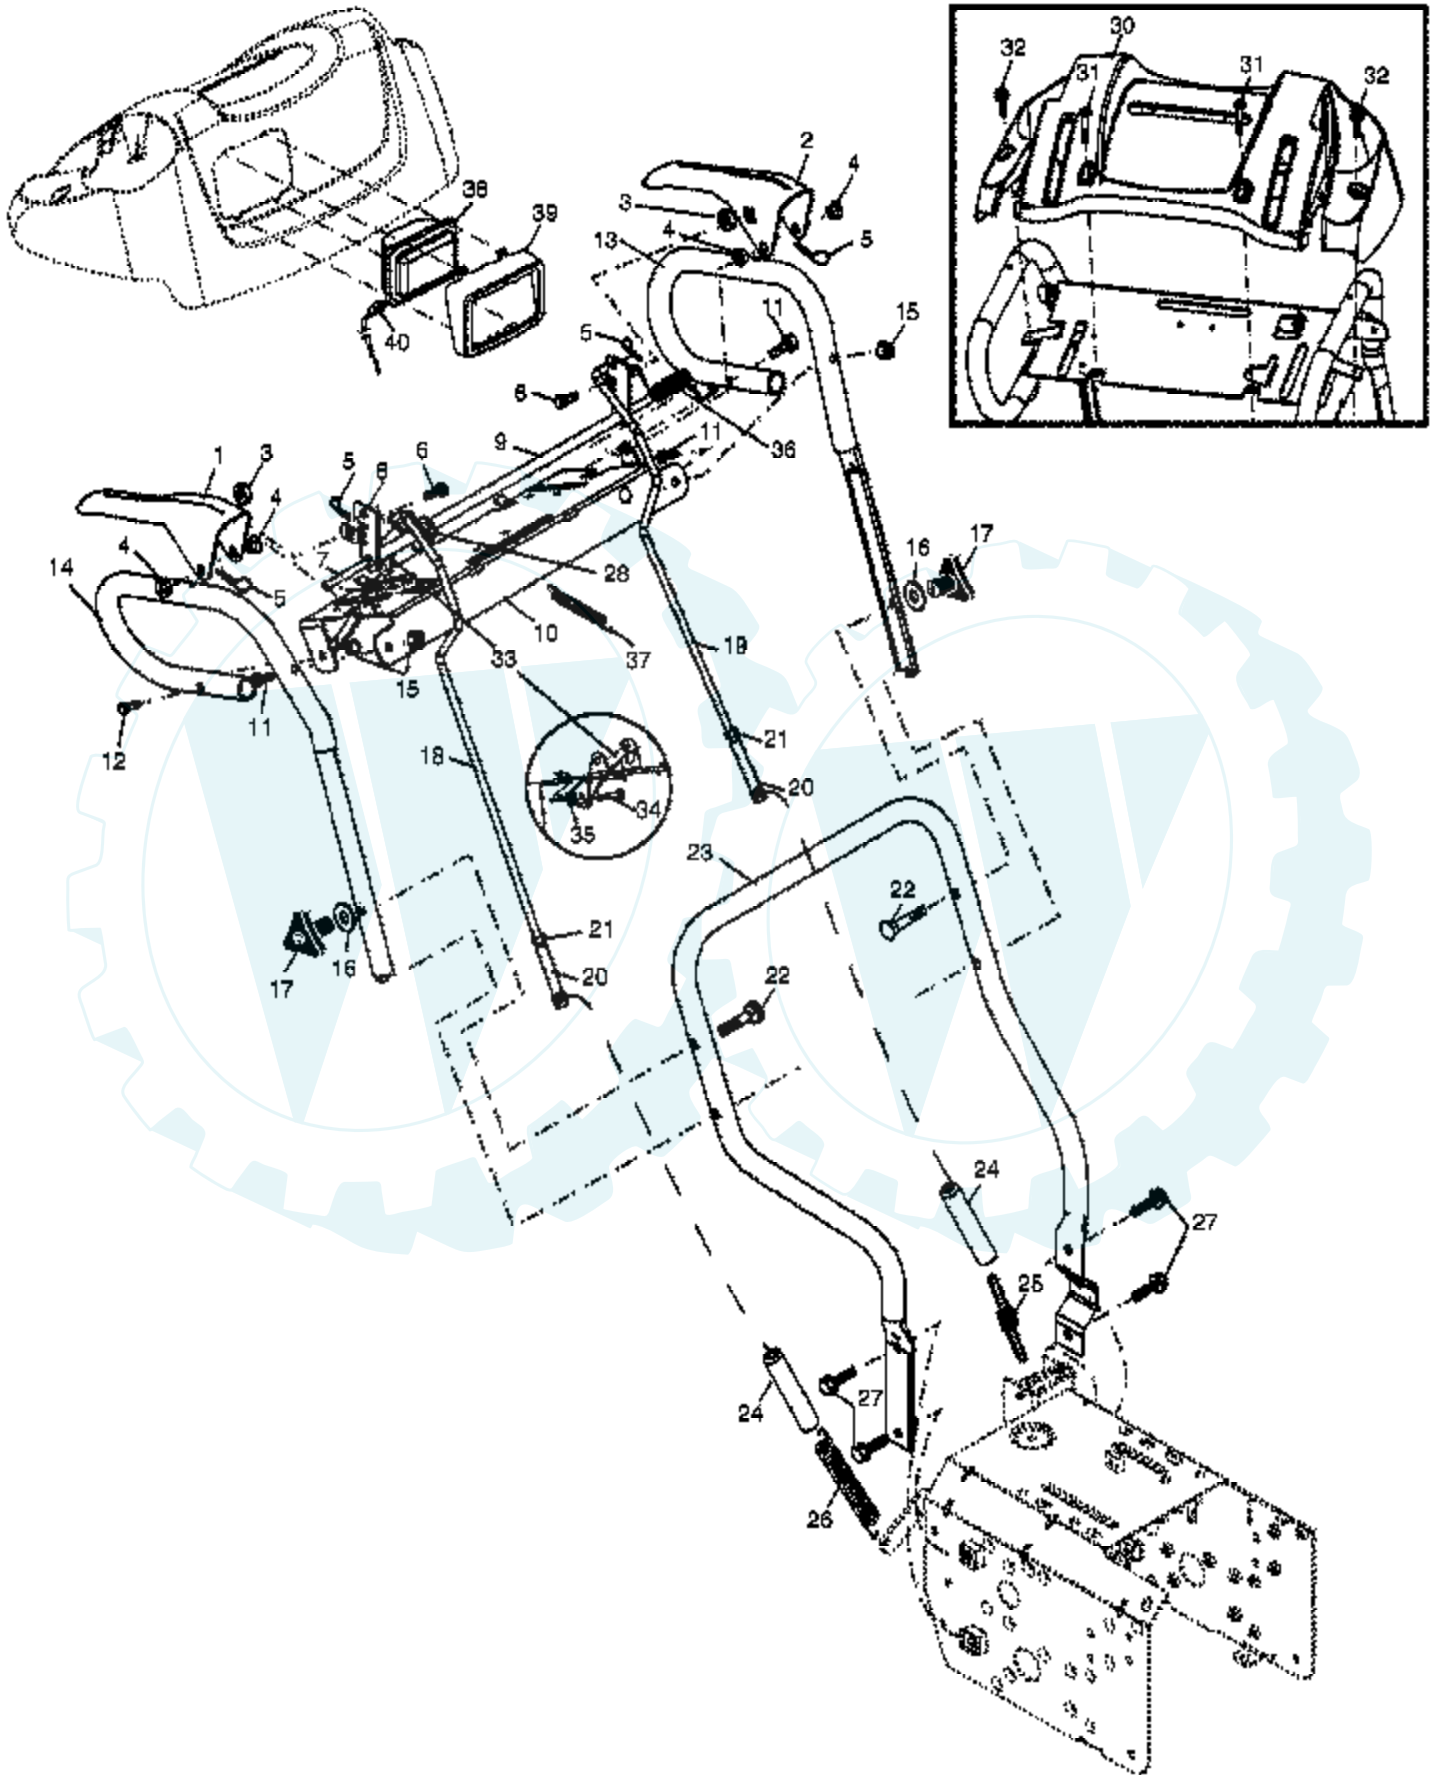

Ref #	Part Number	Qty	Description
1	178875X479		Lever, Auger Control, RH
2	178648X479		Lever, Traction Drive Control, LH
3	179439		Nut, Cage 1/4-20
4	178888		Bushing, Flange
5	169675		Retainer, Hairpin
6	180402		Screw, Hex Head 1/4-20 x 3/4
7	178652		Rod, Interlock
8	184003		Tube Assembly, Interlock, RH
9	178651		Tube Assembly, Interlock, LH
10	178645X479		Panel, Control
11	74780524		Screw, Hex Head 5/16-18 x 1-1/2
12	74780528		Screw, Hex Head 5/16-18 x 1-3/4
13	178646X479		Handle Tube, LH
14	178696X479		Handle Tube, RH
15	73800500		Nut, Lock 5/16-18
16	19131316		Washer, Flat 3/8
17	178899		Knob, Handle
18	179093		Rod, Auger Control
19	179098		Rod, Traction Control
20	180428		End, Control Rod
21	73350500		Nut, Hex, Jam 5/16-18
22	72120618		Bolt, Carriage 3/8-16 x 2-1/4
23	178825X479		Handle Tube, Lower
24	180447		Sleeve, Spring
25	180926		Spring, Traction Drive
26	178669		Spring, Auger Control
27	71210616		Screw, Hex Head 3/8-16 x 1
28	180494		Clip, Panel
30	183346		Console, Panel
31	175262		Screw, Hex Head, Tapping #10-24 x 1-1/4
32	184471		Screw, Hex Head, Tapping #10-24 x 1/2
33	175339X008		Latch, Interlock
34	183518		Bolt, Shoulder
35	68038		Nut, Lock 1/4-20
36	178831		Spring, Torsion
37	178658		Spring, Interlock
38	180927		Headlight, Halogen
39	178668		Bezel, Headlight
40	178770		Harness, Headlight (Halogen)