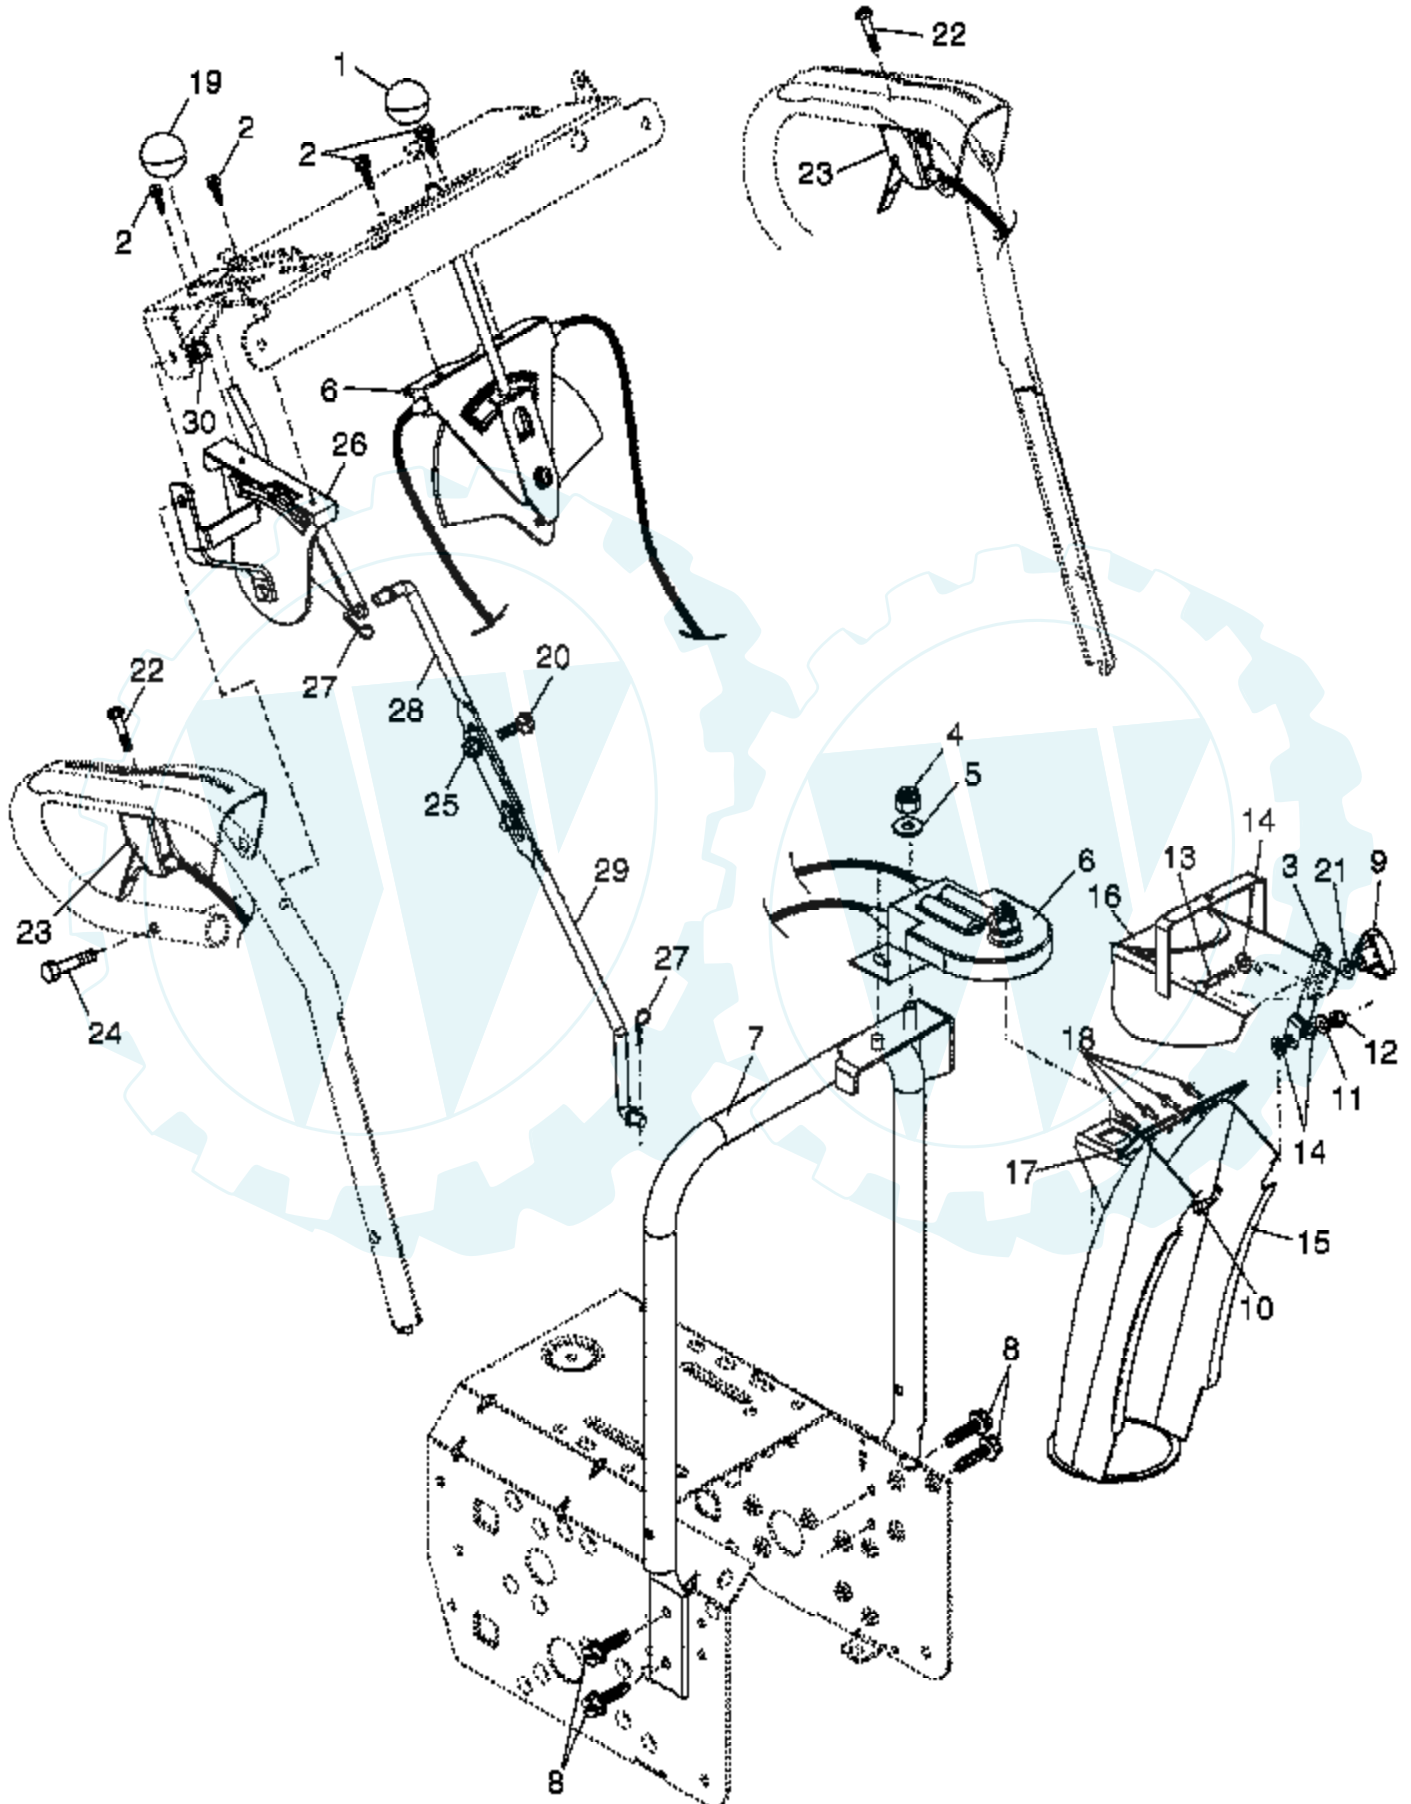

Ref #	Part Number	Qty	Description
1	183334		Knob, Lever
2	17501010		Screw #10-24 x 5/8
3	179096X479		Strap, Slotted
4	73800600		Nut, Lock 3/8-16
5	19131316		Washer, Flat 3/8
6	178659		Control Assembly, Chute Rotater
7	178638X479		Support, Pivot
8	150078		Screw, Hex Head 5/16-18 x 3/4
9	180453		Knob, Deflector
10	185600		Bolt, Shoulder
11	53847		Washer, Flat 1/4
12	73800400		Nut, Lock 1/4-20
13	72250505		Bolt, Carriage 5/16-18
14	179246		Washer, Nylon
15	178628X428		Chute Assembly
16	178633X428		Deflector Assembly
17	179145		Seal, Deflector
18	128415		Rivet, Blind
19	183333		Knob, Speed Control Lever
20	72270506		Bolt, Carriage 5/16-18 x 3/4
21	155415		Washer, Flat
22	74041024		Screw #10-24 x 1-1/2
23	187691		Control Assembly, Power Steering
24	74780528		Screw, Hex Head 5/16-18 x 1-3/4
25	155377		Nut, Lock 5/16-18
26	179257		Lever Assembly, Speed Control
27	169675		Retainer, Hairpin
28	180445		Rod, Upper, Speed Control
29	187716		Rod, Lower, Speed Control
30	73800500		Nut, Lock 5/16-18