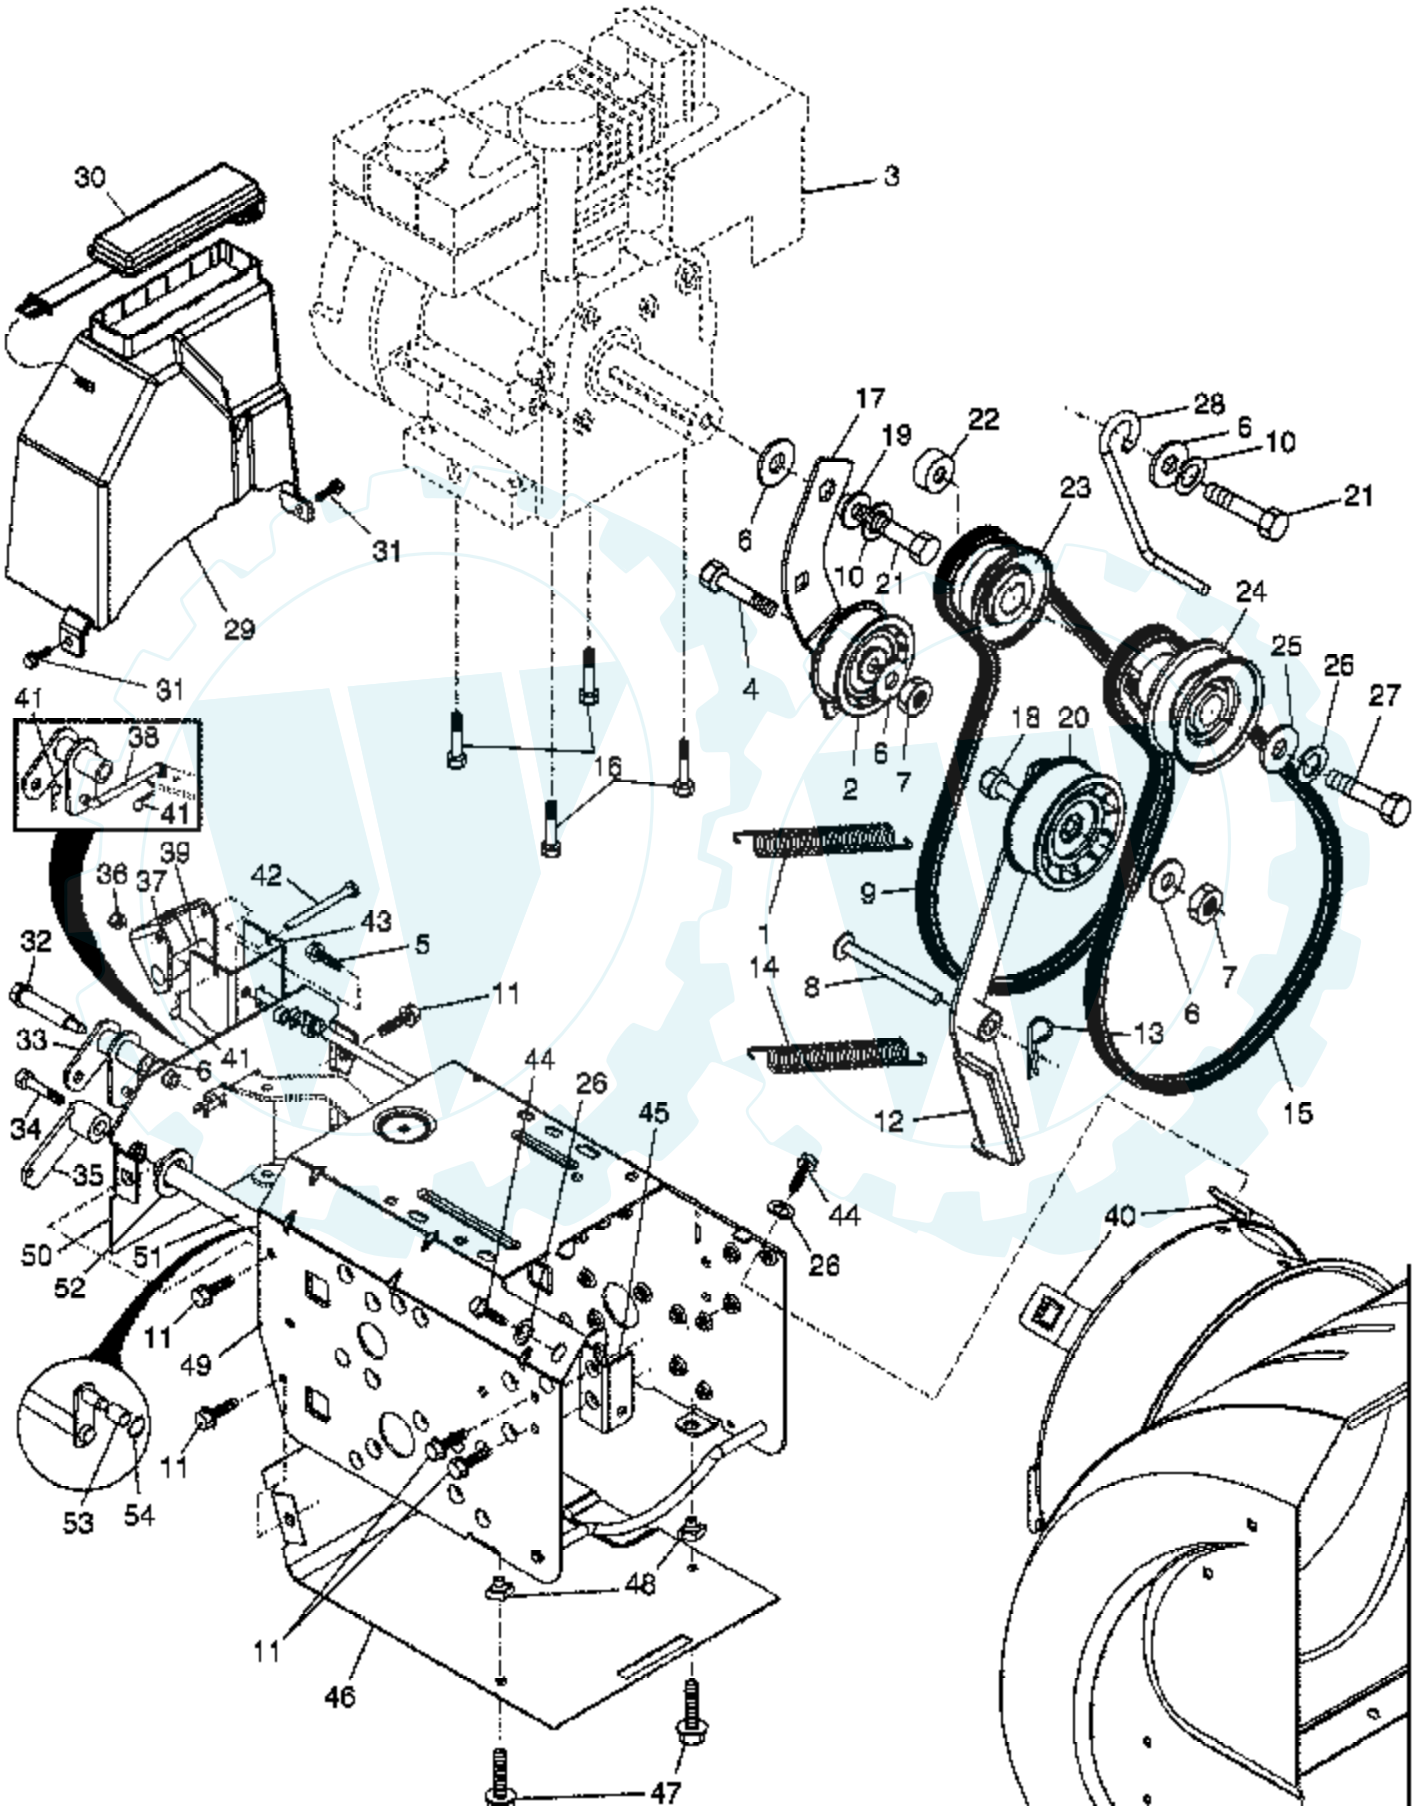

Ref #	Part Number	Qty	Description
1	181044		Spring, Traction Idler
2	180522		Pulley, Idler (2-1/4)
3			Engine, Tecumseh, Model Number HMSK85 (Order parts from Engine manufacturer)
4	74780520		Screw, Hex Head 5/16-18 x 1-1/4
5	150078		Screw, Hex Washer Head 5/16-18 x 3/4
6	59289		Washer, Flat
7	73930500		Nut, Jam, Lock 5/16-18
8	175330		Pin, Idler Pivot
9	179092		V-Belt, Traction Drive
10	10040500		Washer, Lock 5/16
11	17490508		Shoulder Bolt, Hex Head 5/16-18 x 1/2
12	179259		Impeller Idler Arm Assembly
13	85179		Retainer, Hairpin
14	178828		Spring, Brake
15	183533		V-Belt, Impeller Drive
16	150406		Screw, Hex Head 3/8-16 x 1-1/4
17	179354X008		Arm, Idler
18	74780524		Screw, Hex Head 5/16-18 x 1-1/2
19	175331		Bushing, Idler Pivot
20	180523		Pulley, Idler (2-3/4)
21	74610516		Screw, Hex Head 5/16-24 x 1
22	179371		Spacer, Engine Pulley
23	180478		Pulley, Engine, Traction Drive
24	179157		Pulley, Engine, Impeller Drive
25	62735		Washer, Flat 3/8
26	850263		Washer, Lock 3/8
27	851084		Screw, Hex Head 3/8-24 x 1-3/8
28	155452		Guide, Belt
29	180465		Cover, Belt
30	178830		Cover, Toolbox
31	17490408		Screw, Hex Head 1/4-20 x 1/2
32	179256		Bolt, Shoulder 5/16-18
33	187853		Bellcrank Shifter
34	180401		Screw, Hex Head 1/4-28 x 3/4
35	179240		Arm, Auger Control
36	73800500		Nut, Lock 5/16-18
37	178833X479		Bellcrank Assembly
38	187101		Link, Speed Control
39	179064		Trunnion, Clutch
40	178890		Nut, Cage 3/8-16
41	700279		Hairpin, Cotter 3/32 x 1/2
42	179065		Pin, Bellcrank
43	179063X479		Bracket, Bellcrank
44	74780624		Screw, Hex Head 3/8-16 x 1-1/2
45	175324X479		Pivot Bracket, Impeller Idler Arm
46	178624X479		Pan, Frame Bottom
47	71020512		Screw, Hex Head 5/16-18 x 3/4
48	181156		Nut, Speed 5/16-18
49	183852X428		Frame Assembly
50	187715X428		Plate, Frame End
51	179068X008		Shaft, Auger Control
52	57079		Washer, Hardened
53	179062		Roller
54	12000010		Ring, Retaining
	183854		Power Cord (not shown)