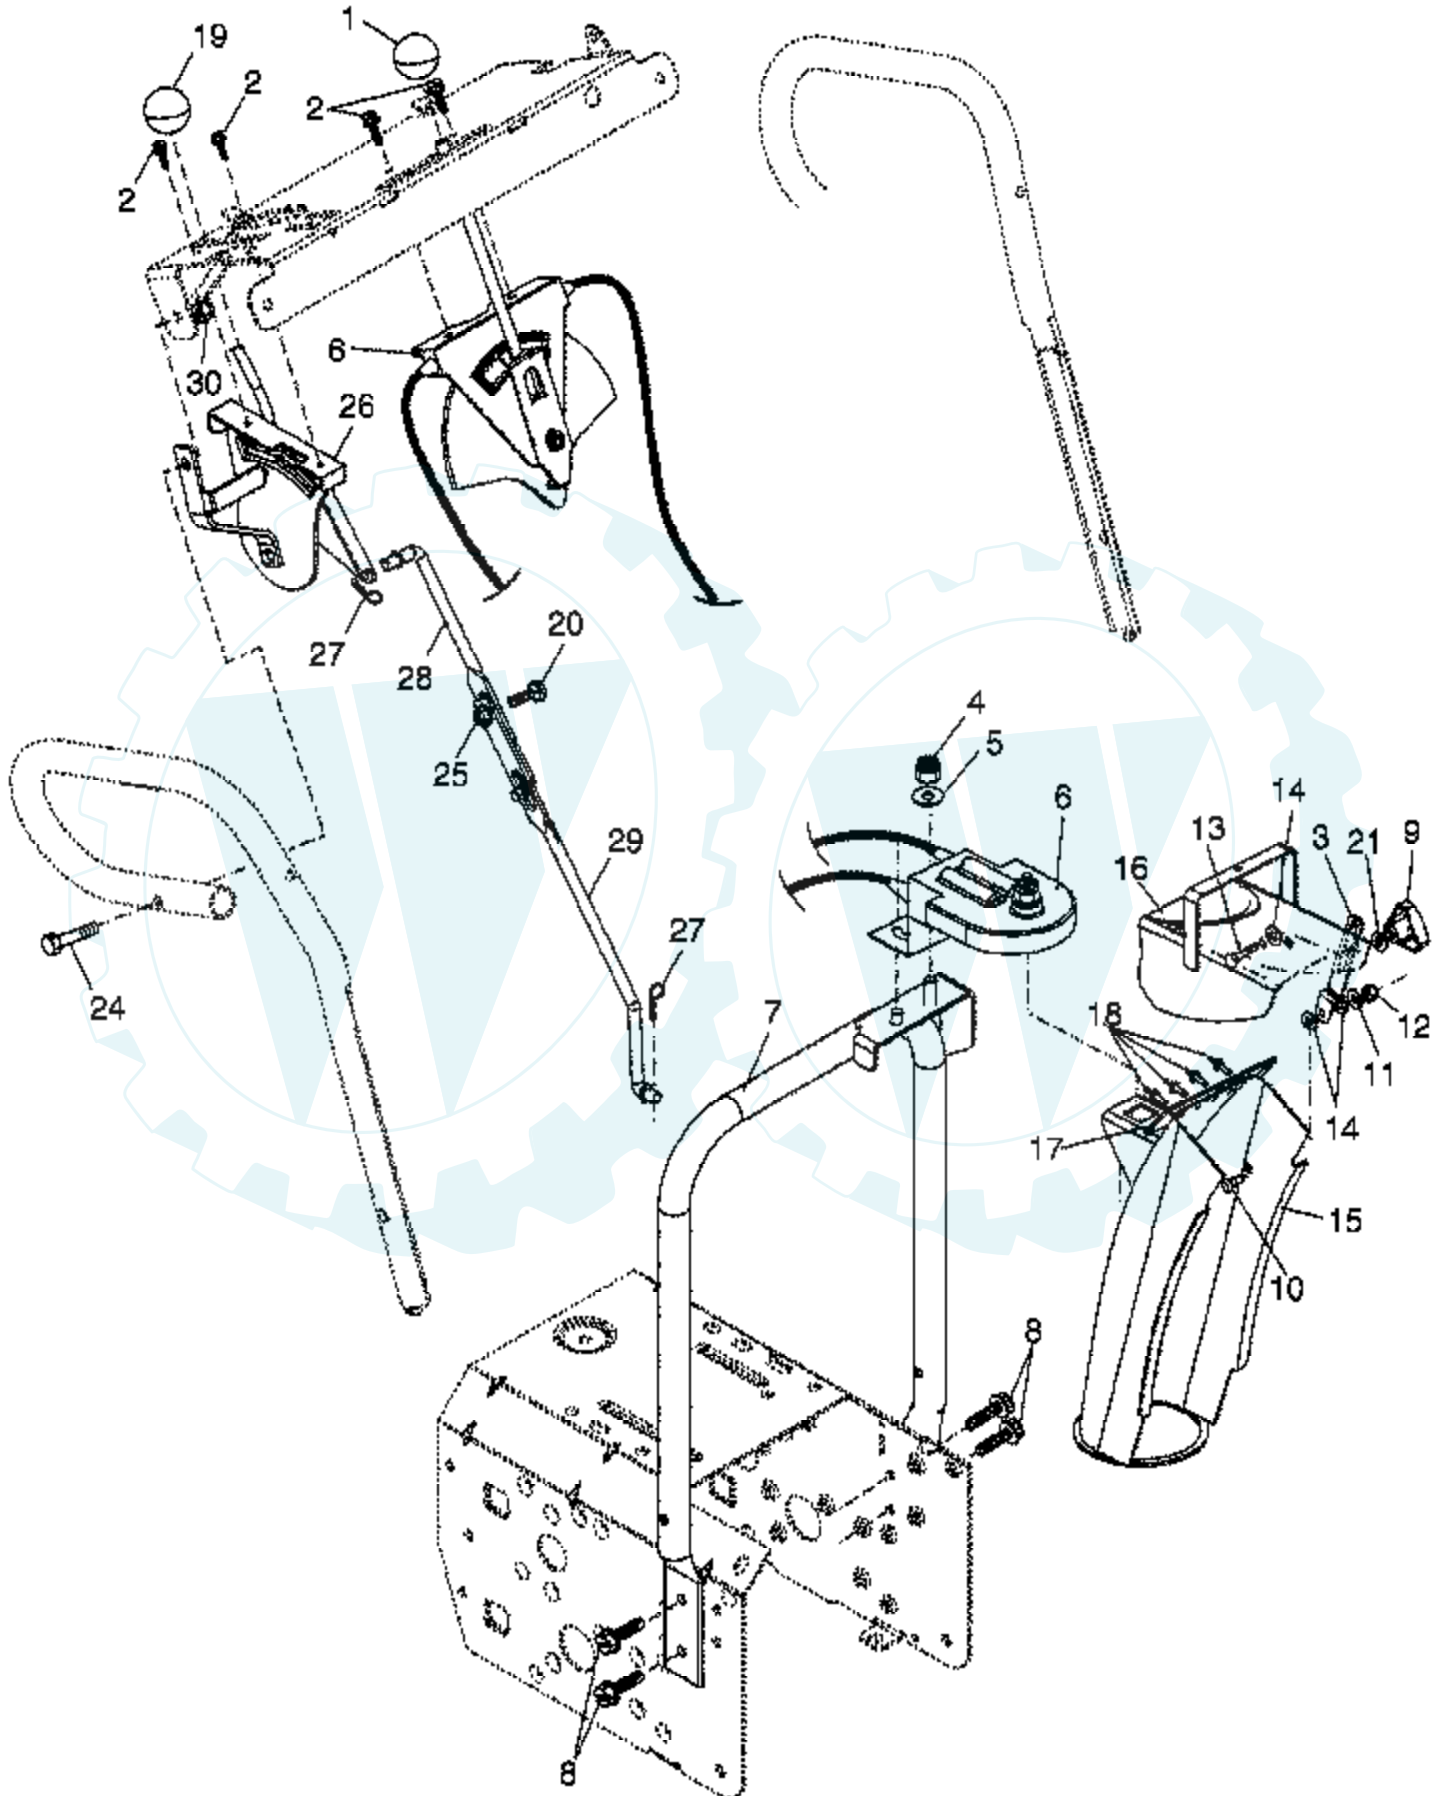

Ref #	Part Number	Qty	Description
1	183334		Knob, Lever
2	17501010		Screw #10-24 x 5/8
3	179096X479		Strap, Slotted
4	73800600		Nut, Lock 3/8-16
5	19131316		Washer, Flat 3/8
6	178659		Control Assembly, Chute Rotater
7	178638X479		Support, Pivot
8	150078		Screw, Hex Head 5/16-18 x 3/4
9	180453		Knob, Deflector
10	179829		Bolt, Shoulder
11	53847		Washer, Flat 1/4
12	73800400		Nut, Lock 1/4-20
13	72270505		Bolt, Carriage 5/16-18 x 5/8
14	179246		Washer, Nylon
15	178628X428		Chute Assembly
16	178633X428		Deflector Assembly
17	179145		Seal, Deflector
18	128415		Rivet, Blind
19	183333		Knob, Speed Control Lever
20	72270506		Bolt, Carriage 5/16-18 x 3/4
21	155415		Washer, Flat
24	74780528		Screw, Hex Head 5/16-18 x 1-3/4
25	155377		Nut, Lock 5/16-18
26	179257		Lever Assembly, Speed Control
27	169675		Retainer, Hairpin
28	180445		Rod, Upper, Speed Control
29	180446		Rod, Lower, Speed Control
30	73800500		Nut, Lock 5/16-18