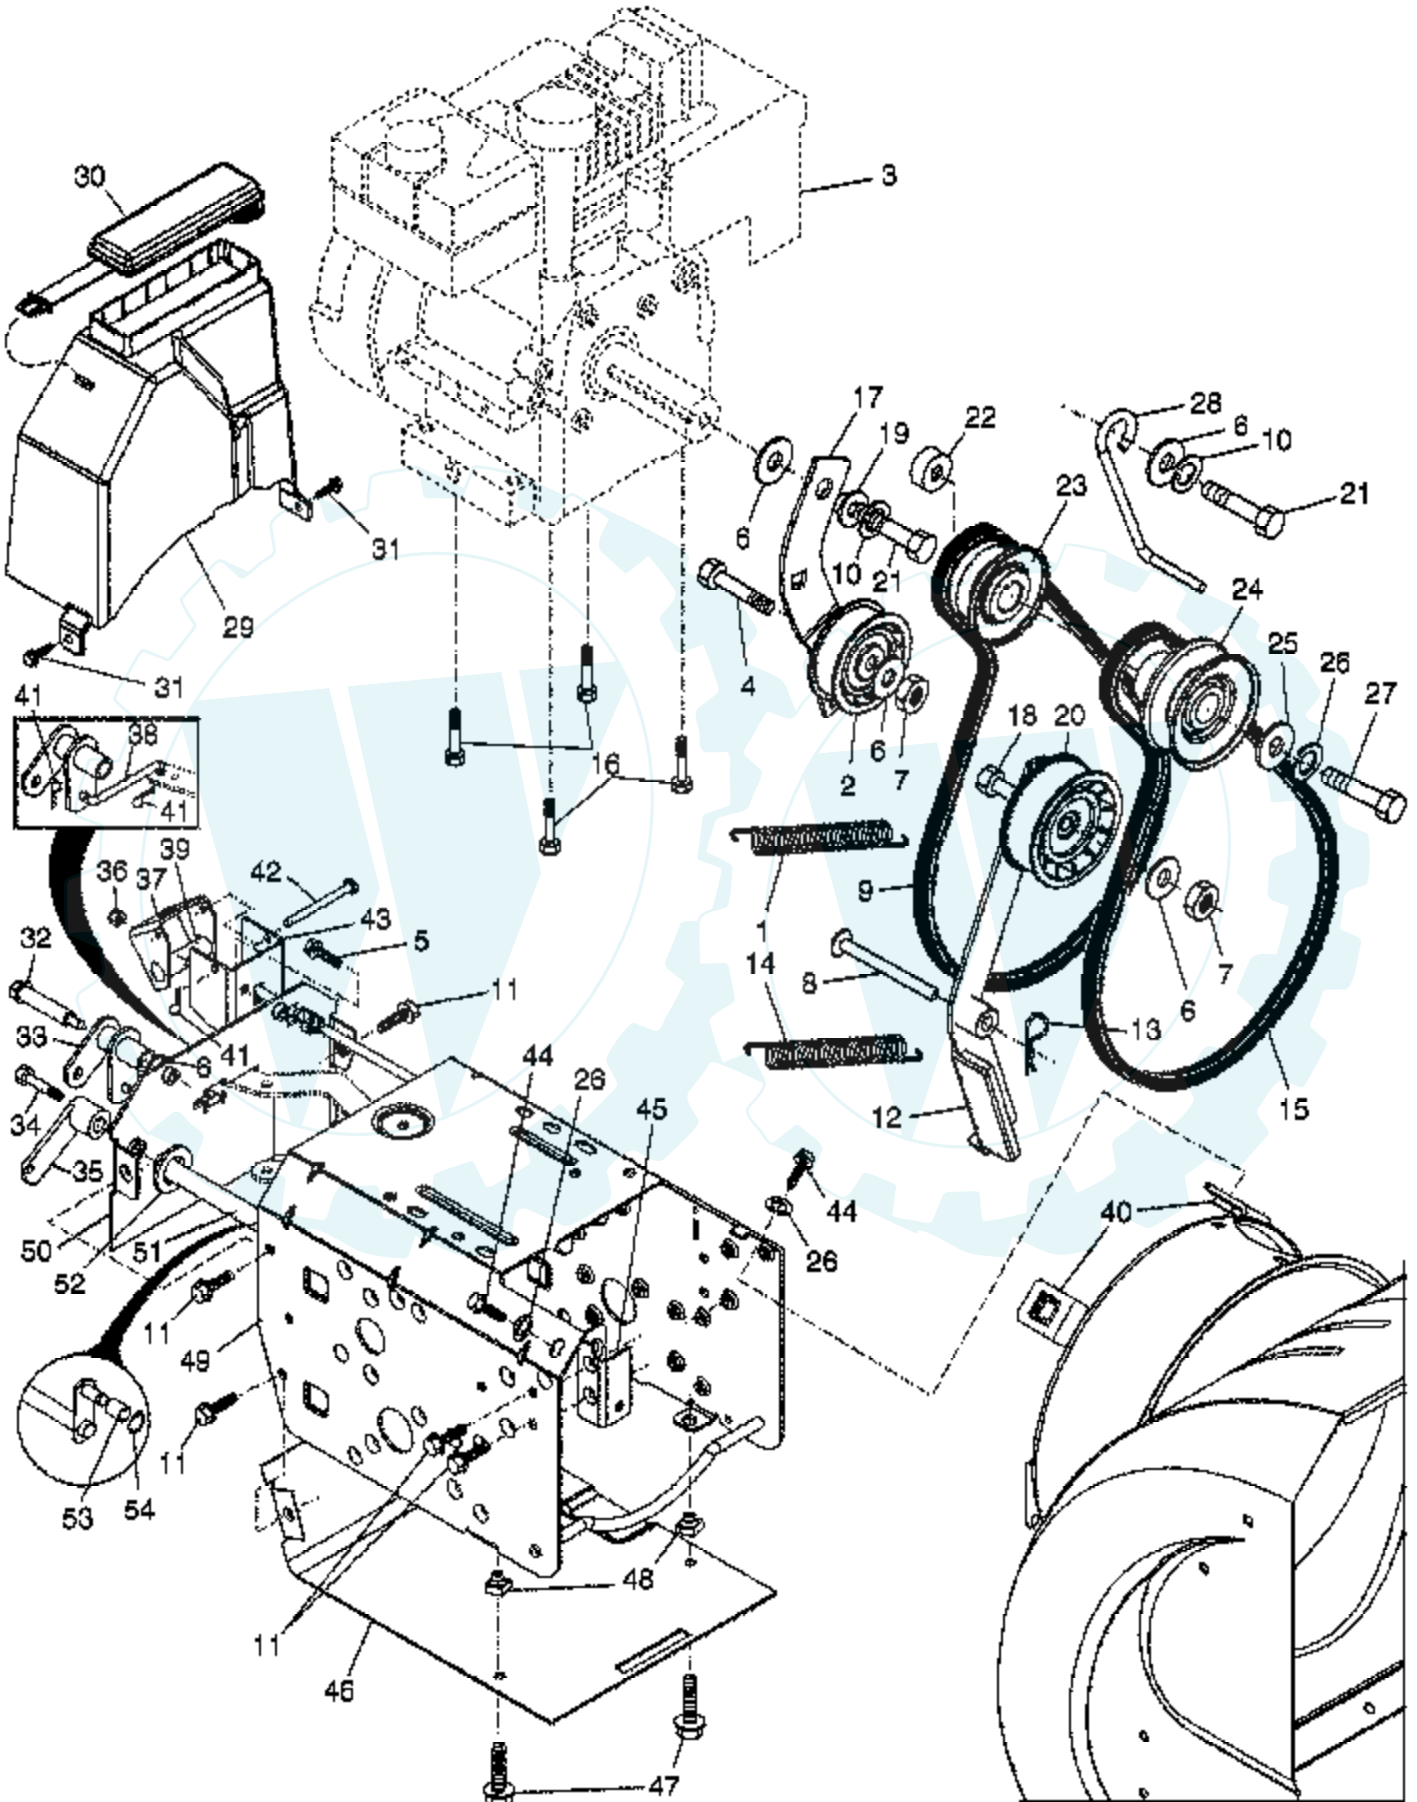

Ref #	Part Number	Qty	Description
1	181044		Spring, Traction Idler
2	180522		Pulley, Idler (2-1/4)
3			Engine, Tecumseh, Model Number OHSK55 (Order parts from Engine manufacturer)
4	74780520		Screw, Hex Head 5/16-18 x 1-1/4
5	150078		Screw, Hex Washer Head 5/16-18 x 3/4
6	59289		Washer, Flat
7	73930500		Nut, Jam, Lock 5/16-18
8	175330		Pin, Idler Pivot
9	179092		V-Belt, Traction Drive
10	10040500		Washer, Lock 5/16
11	17490508		Screw, Hex Head 5/16-18 x 1/2
12	179259		Impeller Idler Arm Assembly
13	85179		Retainer, Hairpin
14	178828		Spring, Brake
15	183533		V-Belt, Impeller Drive
16	150406		Screw, Hex Head 3/8-16 x 1-1/4
17	179354		Arm, Idler
18	74780524		Screw, Hex Head 5/16-18 x 1-1/2
19	175331		Bushing, Idler Pivot
20	180523		Pulley, Idler (2-3/4)
21	74610516		Screw, Hex Head 5/16-24 x 1
22	179371		Spacer, Engine Pulley
23	180478		Pulley, Engine, Traction Drive
24	179157		Pulley, Engine, Impeller Drive
25	62735		Washer, Flat 3/8
26	850263		Washer, Lock 3/8
27	851084		Screw, Hex Head 3/8-24 x 1-3/8
28	155452		Guide, Belt
29	180465		Cover, Belt
30	178830		Cover, Toolbox
31	17490408		Screw, Hex Head 1/4-20 x 1/2
32	179256		Bolt, Shoulder 5/16-18
33	187853		Bellcrank Shifter
34	180401		Screw, Hex Head 1/4-28 x 3/4
35	179240		Arm, Auger Control
36	73800500		Nut, Lock 5/16-18
37	178833X479		Bellcrank Assembly
38	187101		Link, Speed Control
39	179064		Trunnion, Clutch
40	178890		Nut, Cage 3/8-16
41	700279		Hairpin, Cotter 3/32 x 1/2
42	179065		Pin, Bellcrank
43	179063X479		Bracket, Bellcrank
44	74780624		Screw, Hex Head 3/8-16 x 1-1/2
45	184074		Pivot Bracket, Impeller Idler Arm
46	178624X479		Pan, Frame Bottom
47	71020512		Screw, Hex Head 5/16-18 x 3/4
48	181156		Nut, Speed 5/16-18
49	183852X428		Frame Assembly
50	187715X428		Plate, Frame End
51	179068X008		Shaft, Auger Control
52	57079		Washer, Hardened
53	179062		Roller
54	12000010		Ring, Retaining
	183854		Power Cord (not shown)