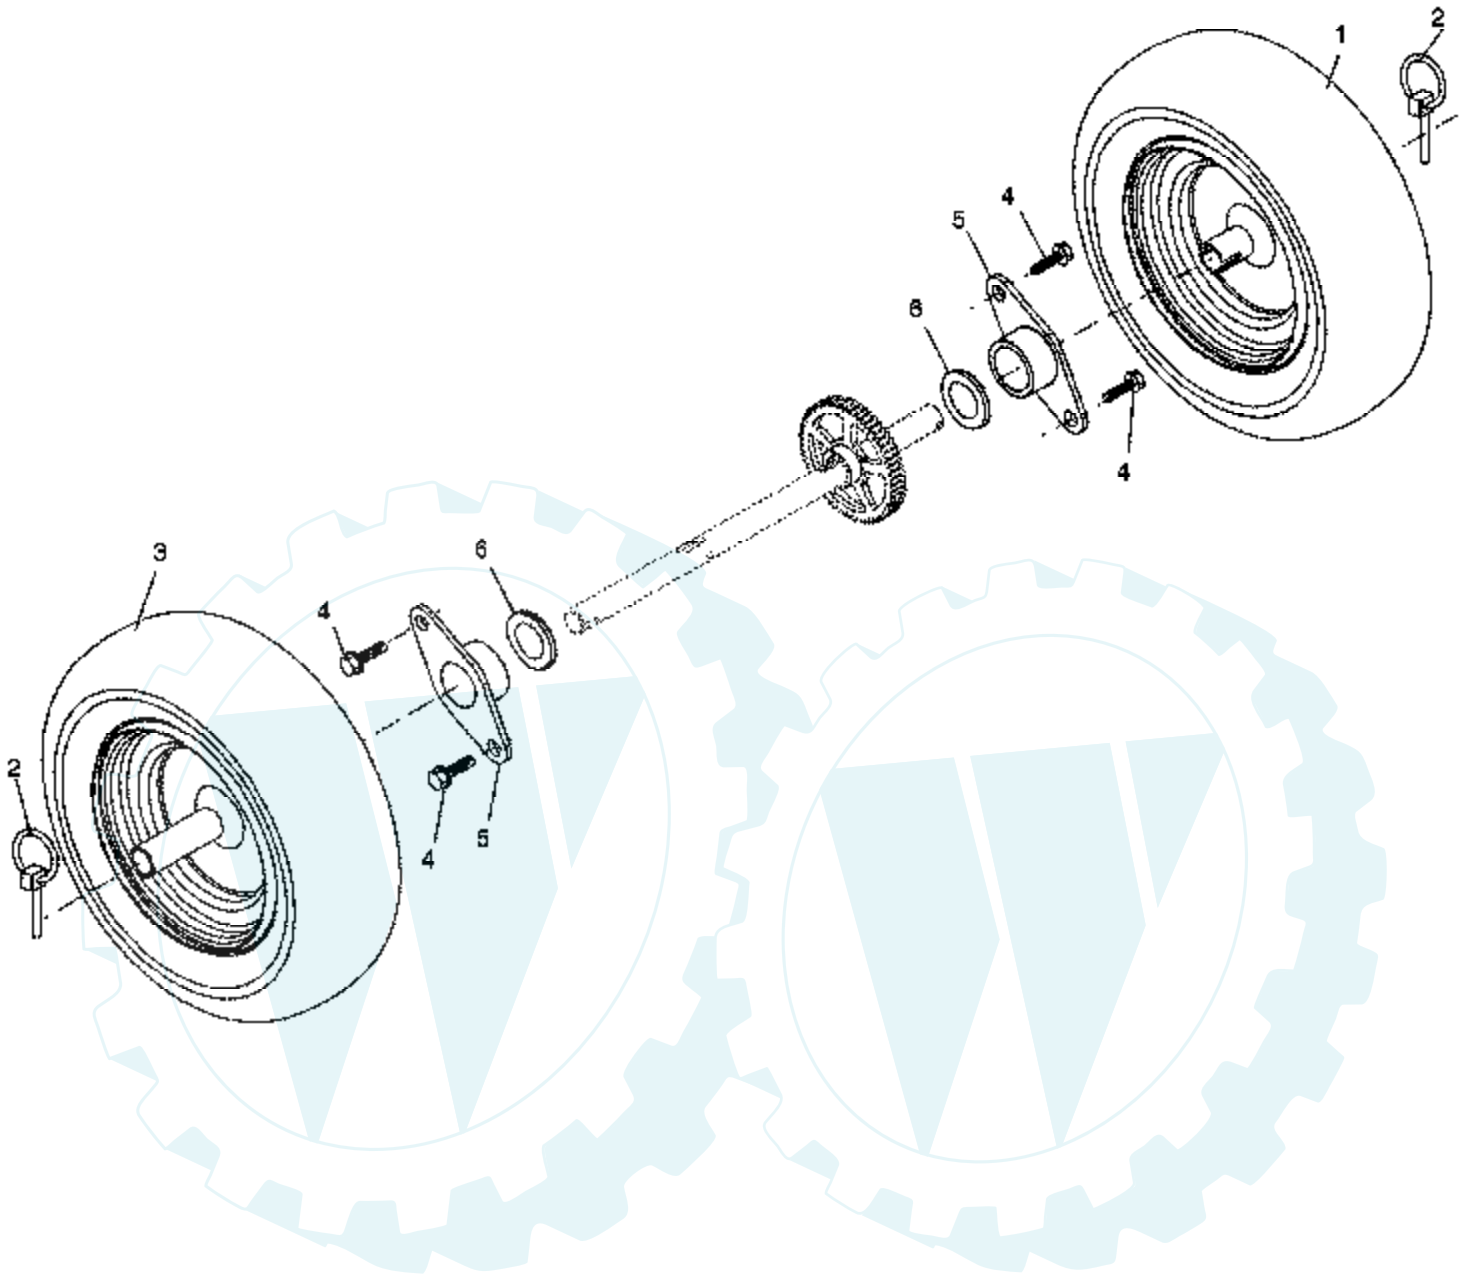

Ref #	Part Number	Qty	Description
1	187873		Wheel Assembly, 13", LH
2	155443		Pin, Klik 1/4
3	187875		Wheel Assembly, 13", RH
4	146315		Screw, Hex Head 5/16-18 x 1/2
5	179830		Bearing, Axle
6	174697		Washer, Thrust (1")