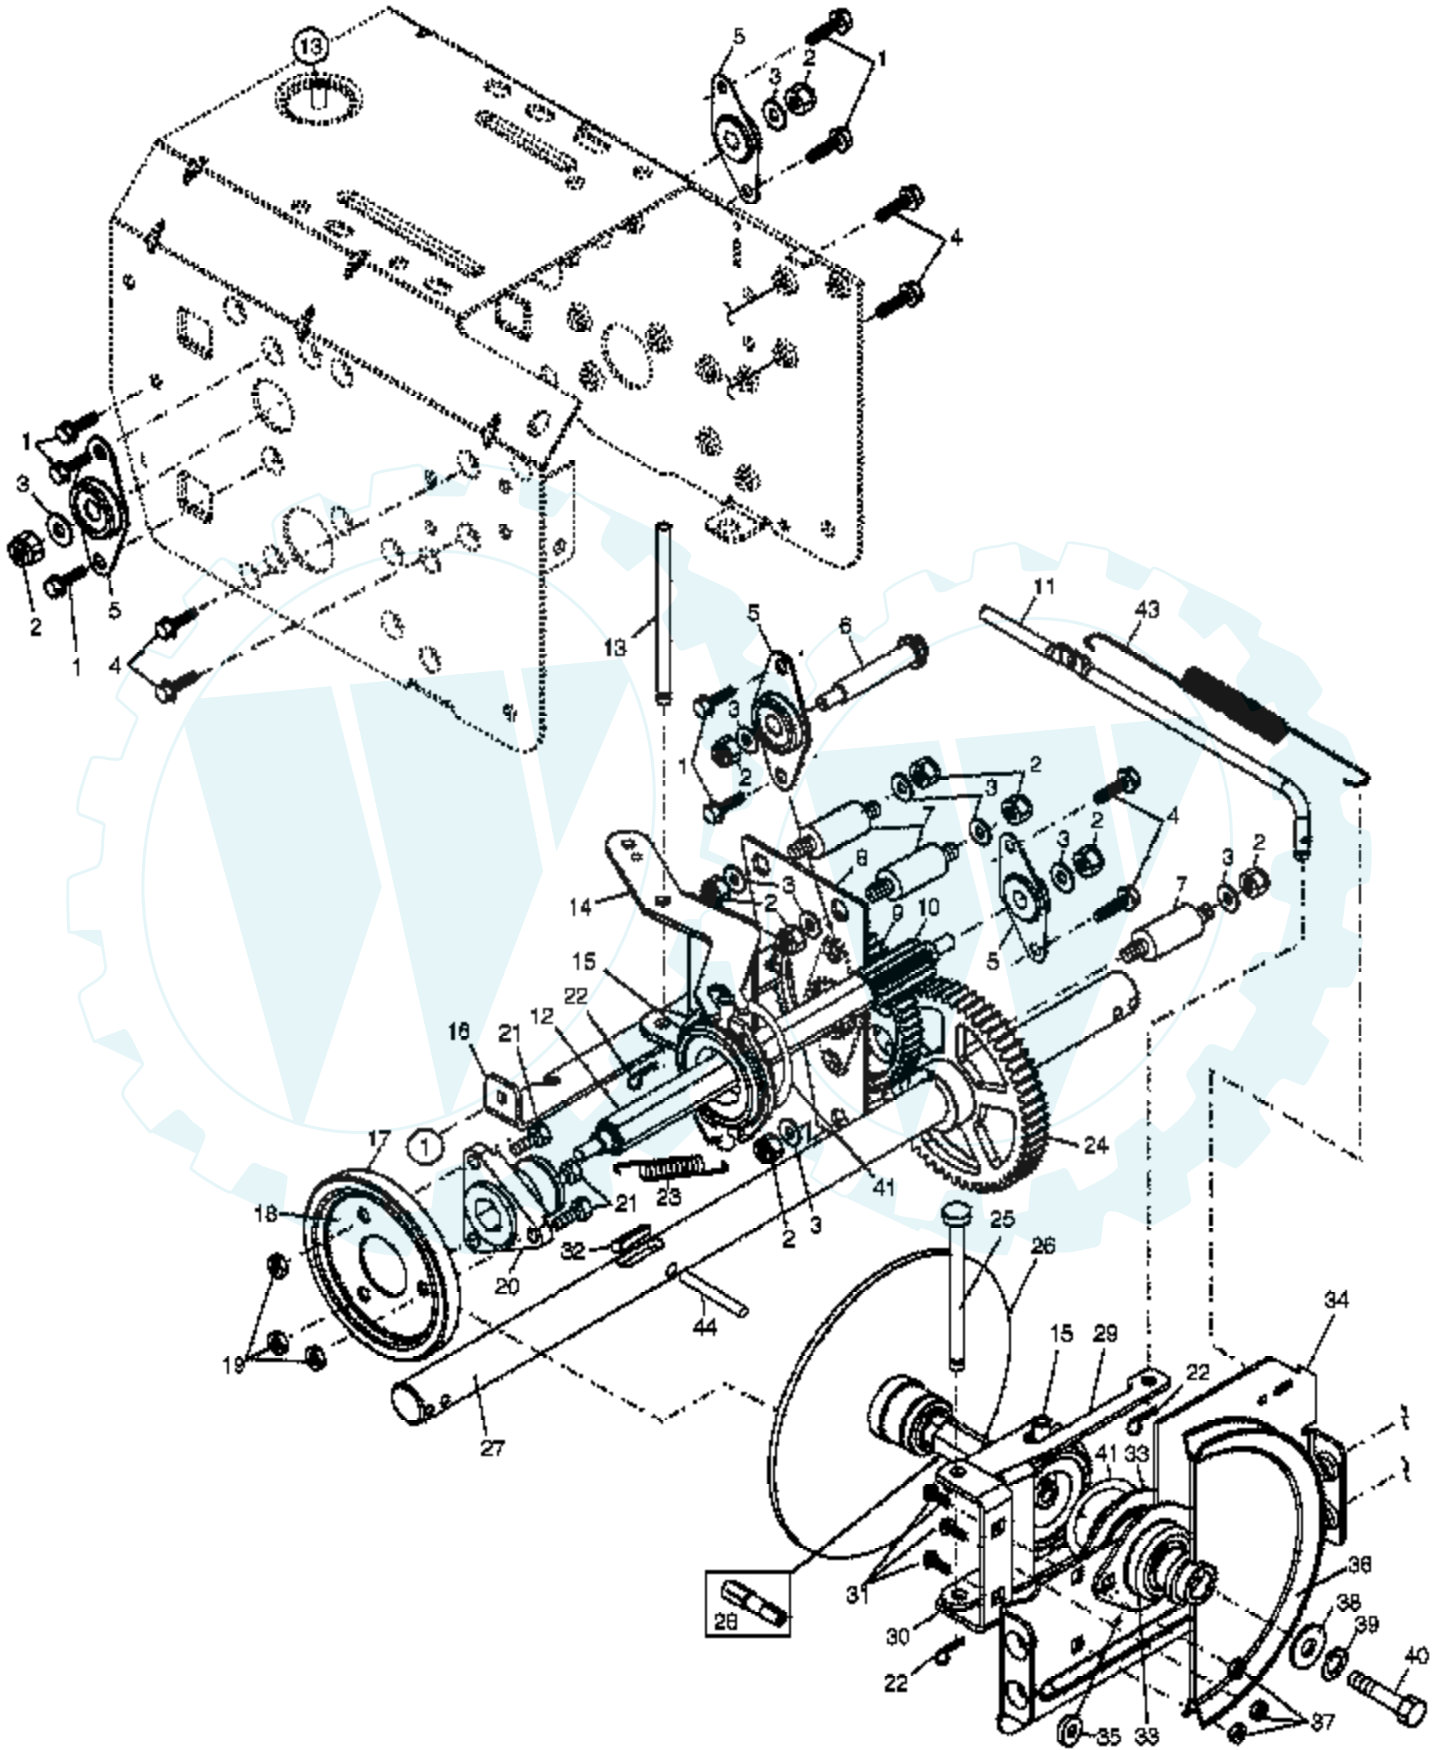

Ref #	Part Number	Qty	Description
1	146315		Screw, Hex Head 5/16-18 x 3/4
2	73800500		Nut, Lock 5/16-18
3	155415		Washer, Flat
4	17490508		Screw, Hex Head 5/16-18 x 1/2
5	180017		Bearing, Flange
6	180134		Shaft, Auxiliary
7	179270		Spacer, Plate
8	179269X479		Plate, Auxiliary
9	180082		Gear, Intermediate (12/58)
10	180065		Gear, Pinion
11	187714		Rod, Clutch
12	180066		Shaft, Long, Hex
13	178807		Pin, Pivot
14	178619X479		Lever, Shifter / Wheel
15	175344		Trunnion Bearing Assembly
16	186951X479		Bracket, Pivot, Shift
17	179831		Ring, Rubber Wheel
18	178616X479		Plate, Rubber Wheel
19	73930500		Nut, Lock 5/16-18
20	178613		Hub, Rubber Wheel
21	74760514		Screw, Hex Head 5/16-18 x 7/8
22	85179		Retainer, Hairpin
23	180135		Spring, Bias
24	180081		Gear, Axle (58 Teeth)
25	178695		Pin, Pivot Lever
26	175341		Plate Assembly, Drive
27	179352		Shaft, Axle
28	175340		Shaft, Short Hex
29	175350X479		Lever, Shifter Plate
30	175349X479		Bracket, Shifter Support
31	72270505		Bolt, Carriage 5/16-18 x 5/8
32	178879		Key, Square 1/4 x 1/4 x 7/8
33	175323		Bearing, Flange
34	175338X479		Plate, Drive Mounting
35	182504		Spacer, Bearing
36	175348		Pulley, Traction Drive
37	155377		Nut, Lock 5/16-18
38	19111507		Washer, Flat
39	10040500		Washer, Lock 5/16
40	74950512		Screw, Hex Head 5/16-18 x 3/4
41	12000012		Ring, Retaining
43	179095		Spring, Return
44	9465M		Pin, Roll