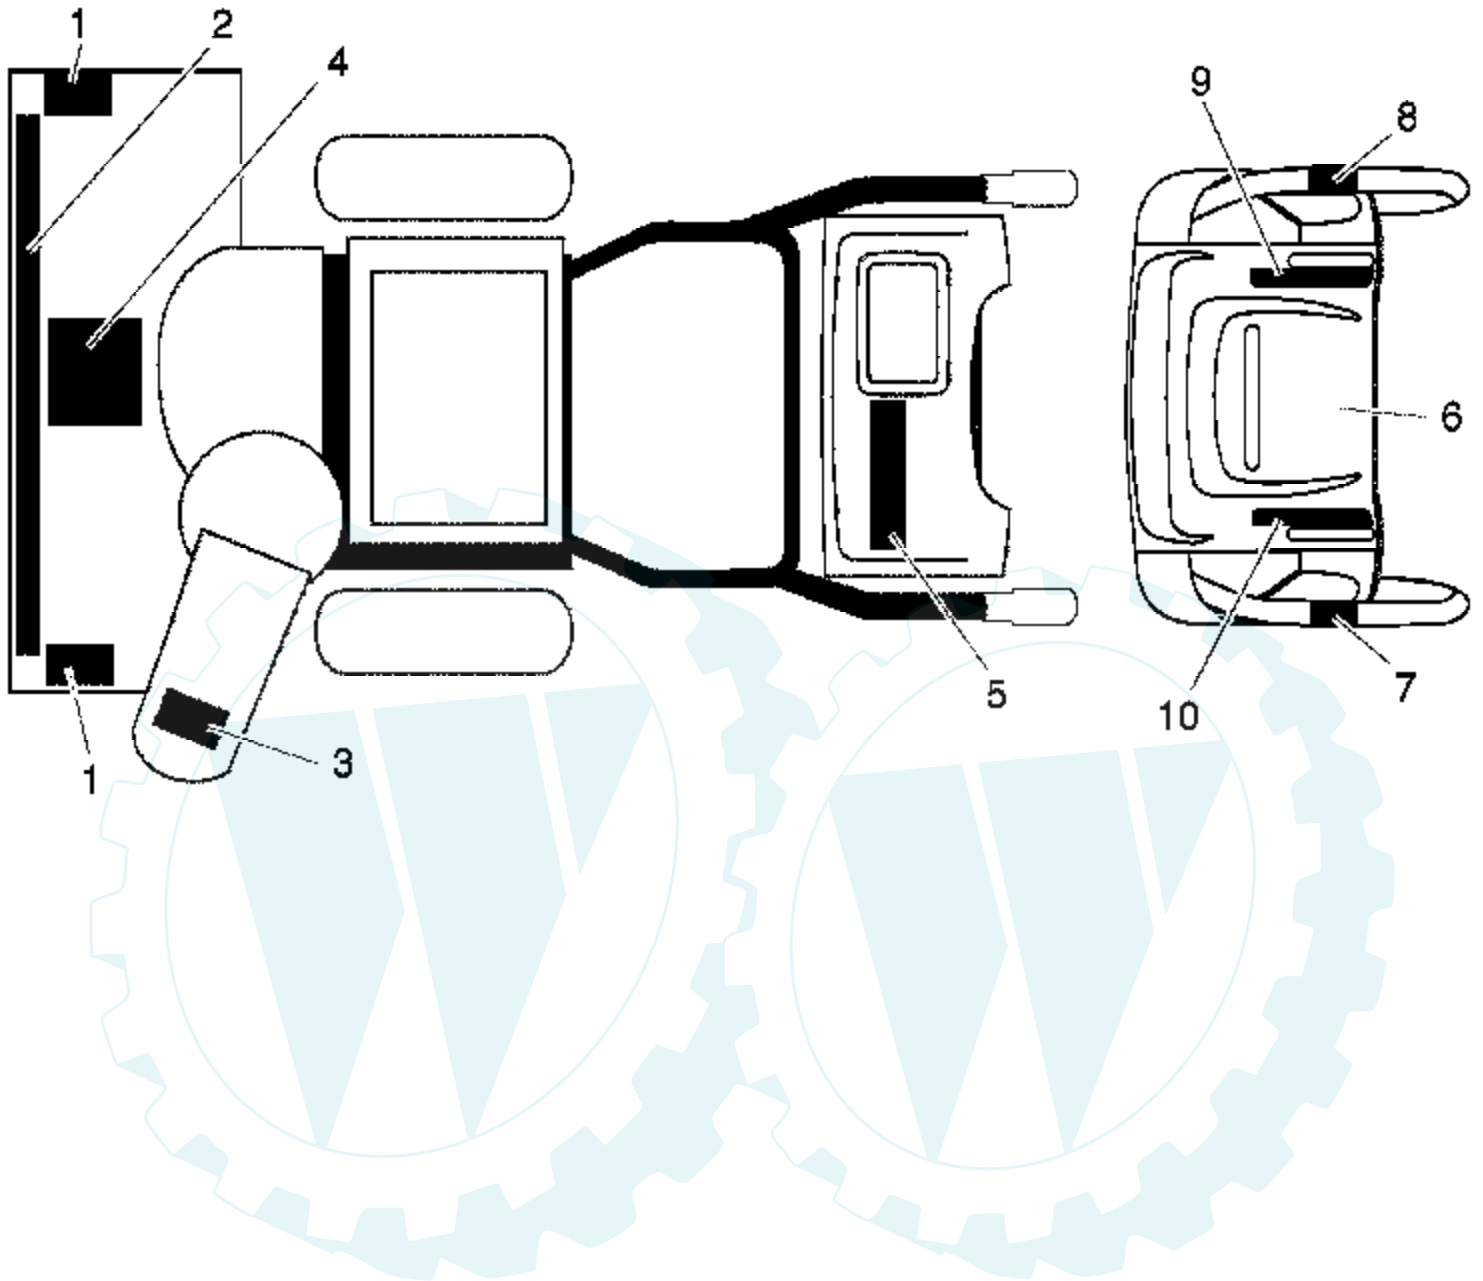

Ref #	Part Number	Qty	Description
1	183334		Knob, Lever
2	17501010		Screw #10-24 x 5/8
3	179096X479		Strap, Slotted
4	73800600		Nut, Lock 3/8-16
5	19131316		Washer, Flat 3/8
6	178659		Control Assembly, Chute Rotater
7	178638X479		Support, Pivot
8	150078		Screw, Hex Head 5/16-18 x 3/4
9	180453		Knob, Deflector
10	179829		Bolt, Shoulder
11	53847		Washer, Flat 1/4
12	73800400		Nut, Lock 1/4-20
13	72270505		Bolt, Carriage 5/16-18 x 5/8
14	179246		Washer, Nylon
15	178628X428		Chute Assembly
16	178633X428		Deflector Assembly
17	179145		Seal, Deflector
18	128415		Rivet, Blind
19	183333		Knob, Speed Control Lever
20	72270506		Bolt, Carriage 5/16-18 x 3/4
21	155415		Washer, Flat
24	74780528		Screw, Hex Head 5/16-18 x 1-3/4
25	155377		Nut, Lock 5/16-18
26	179257		Lever Assembly, Speed Control
27	169675		Retainer, Hairpin
28	180445		Rod, Upper, Speed Control
29	180446		Rod, Lower, Speed Control
30	73800500		Nut, Lock 5/16-18