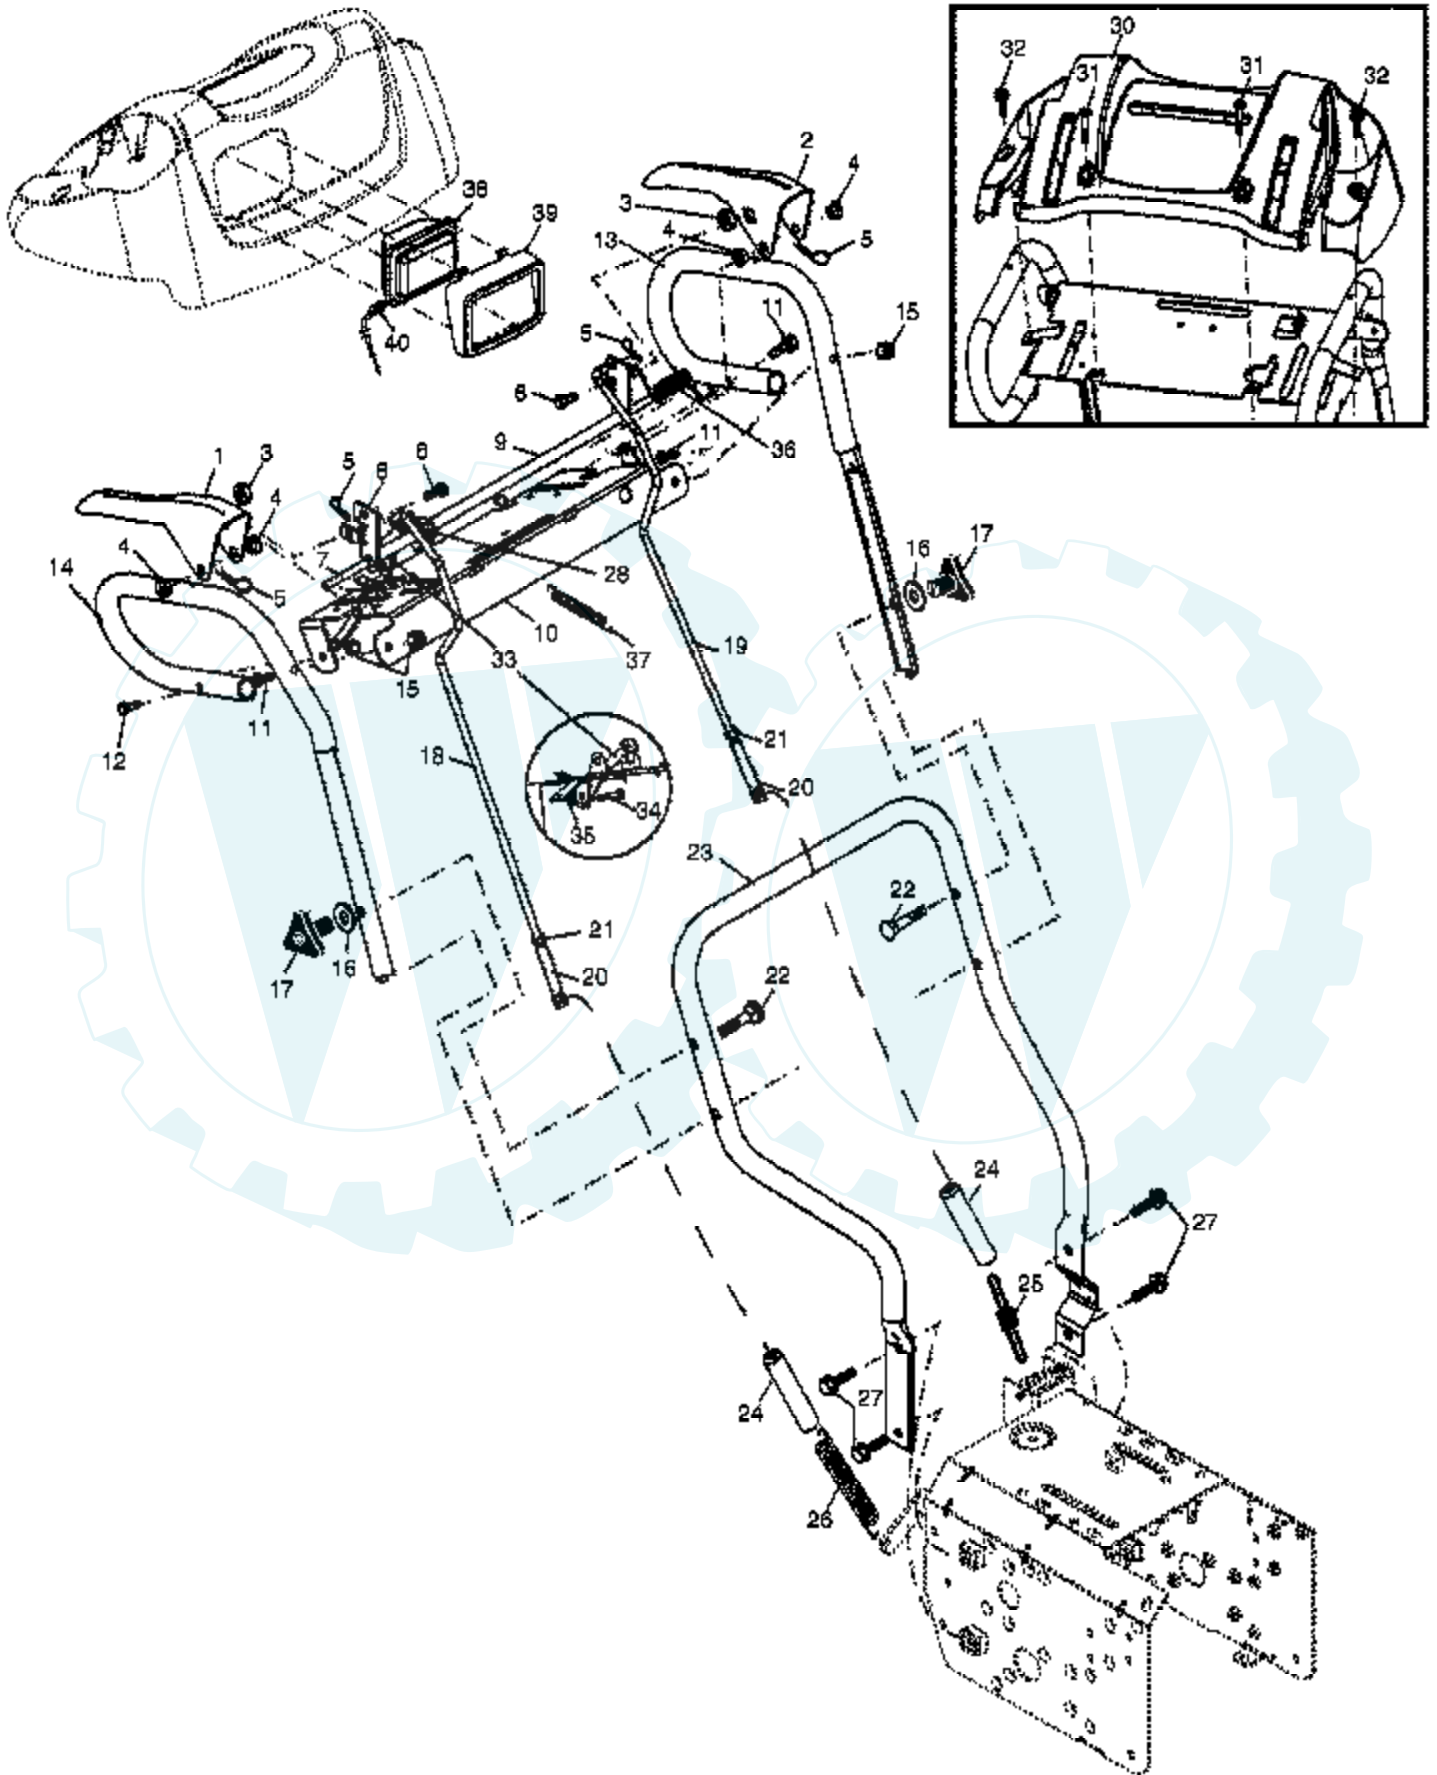

Ref #	Part Number	Qty	Description
1	178875X479		Lever, Auger Control, RH
2	178648X479		Lever, Traction Drive Control, LH
3	179439		Nut, Cage 1/4-20
4	178888		Bushing, Flange
5	169675		Retainer, Hairpin
6	180402		Screw, Hex Head 1/4-20 x 3/4
7	178652		Rod, Interlock
8	184003		Tube Assembly, Interlock, RH
9	178651		Tube Assembly, Interlock, LH
10	178645X479		Panel, Control
11	74780524		Screw, Hex Head 5/16-18 x 1-1/2
12	74780528		Screw, Hex Head 5/16-18 x 1-3/4
13	178646X479		Handle Tube, LH
14	178696X479		Handle Tube, RH
15	73800500		Nut, Lock 5/16-18
16	19131316		Washer, Flat 3/8
17	178899		Knob, Handle
18	184594		Rod, Auger Control
19	179098		Rod, Traction Control
20	180428		End, Control Rod
21	73350500		Nut, Hex, Jam 5/16-18
22	72120618		Bolt, Carriage 3/8-16 x 2-1/4
23	178643X479		Handle Tube, Lower
24	180447		Sleeve, Spring
25	180926		Spring, Traction Drive
26	178669		Spring, Auger Control
27	71210616		Screw, Hex Head 3/8-16 x 1
28	180494		Clip, Panel
30	183346		Console, Panel
31	175262		Screw, Hex Head, Tapping #10-24 x 1-1/4
32	184471		Screw, Hex Head, Tapping #10-24 x 1/2
33	175339X008		Latch, Interlock
34	183518		Bolt, Shoulder
35	68038		Nut, Lock 1/4-20
36	178831		Spring, Torsion
37	178658		Spring, Interlock
38	178668		Bezel, Light
39	180927		Light
40	178770		Wiring Harness, Light