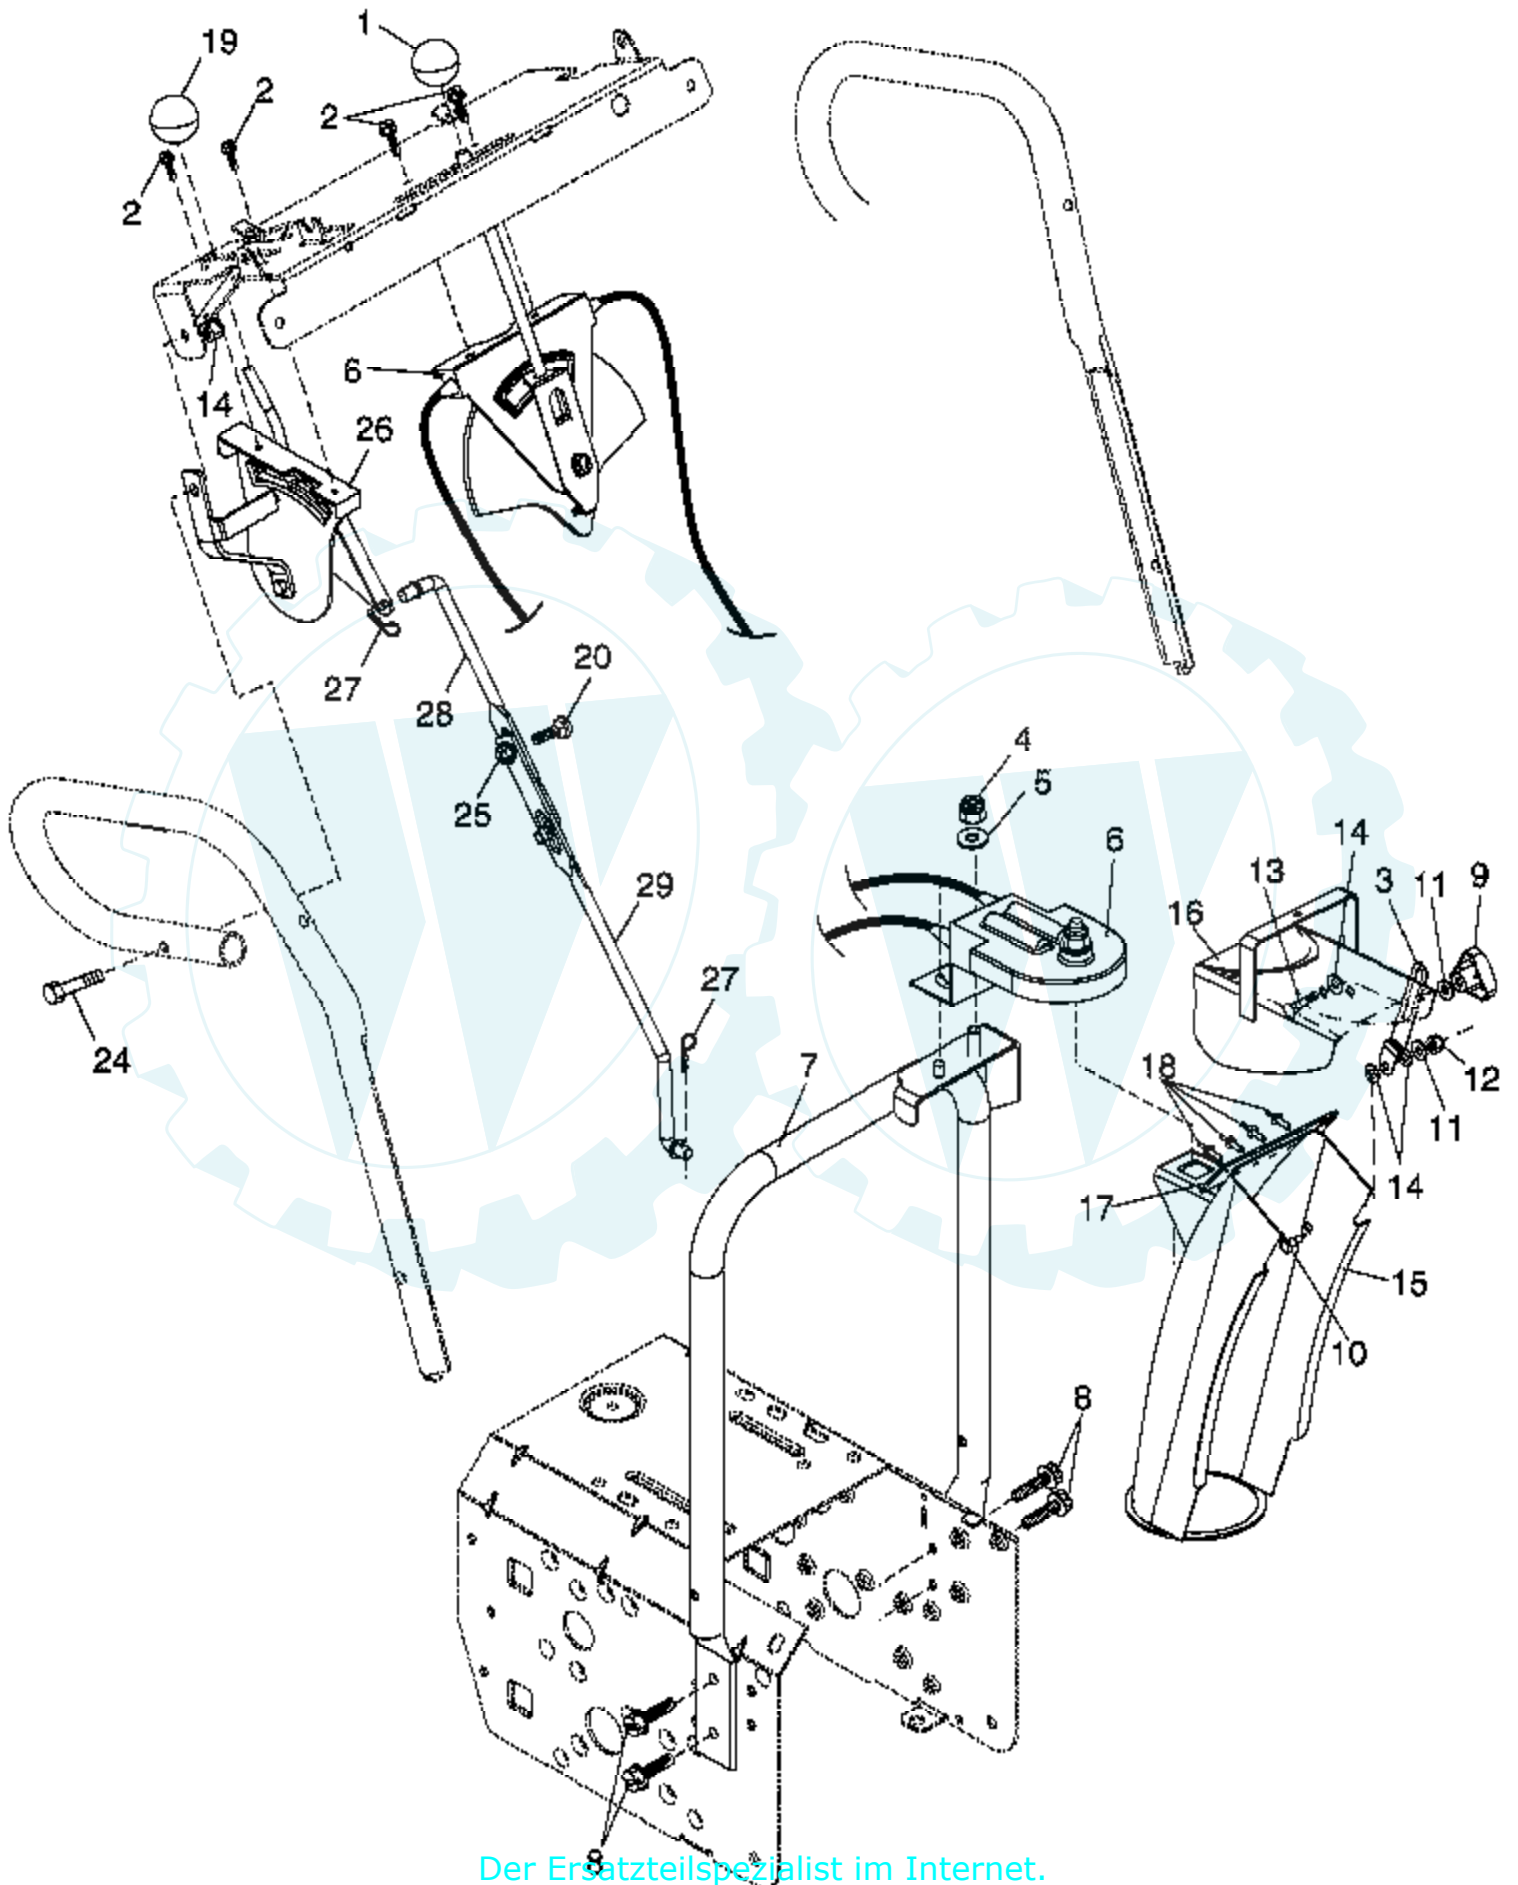

Ref #	Part Number	Qty	Description
1	183334		Knob, Lever
2	17501010		Screw #10-24 x 5/8
3	179096X479		Strap, Slotted
4	73800600		Nut, Lock 3/8-16
5	19131316		Washer, Flat 3/8
6	178659		Control Assembly, Chute Rotater
7	178638X479		Support, Pivot
8	150078		Screw, Hex Head 5/16-18 x 3/4
9	180453		Knob, Deflector
10	179829		Bolt, Shoulder
11	155415		Washer, Flat
12	73800400		Nut, Lock 1/4-20
13	72270505		Bolt, Carriage 5/16-18 x 5/8
14	179246		Washer, Nylon
15	178628X428		Chute Assembly
16	178633X428		Deflector Assembly
17	179145		Seal, Deflector
18	128415		Rivet, Blind
19	183333		Knob, Speed Control Lever
20	72270506		Bolt, Carriage 5/16-18 x 3/4
24	74780528		Screw, Hex Head 5/16-18 x 1-3/4
25	155377		Nut, Lock 5/16-18
26	179257		Lever Assembly, Speed Control
27	169675		Retainer, Hairpin
28	180445		Rod, Upper, Speed Control
29	180446		Rod, Lower, Speed Control

Ref #	Part Number	Qty	Description
1	179264		Wheel Assembly (13")
2	155443		Pin, Klik 1/4
3	150078		Screw, Hex Head 5/16-18 x 3/4
4	17490508		Screw, Hex Head 5/16-18 x 1/2
5	179830		Bearing, Axle
6	174697		Washer, Thrust (1")