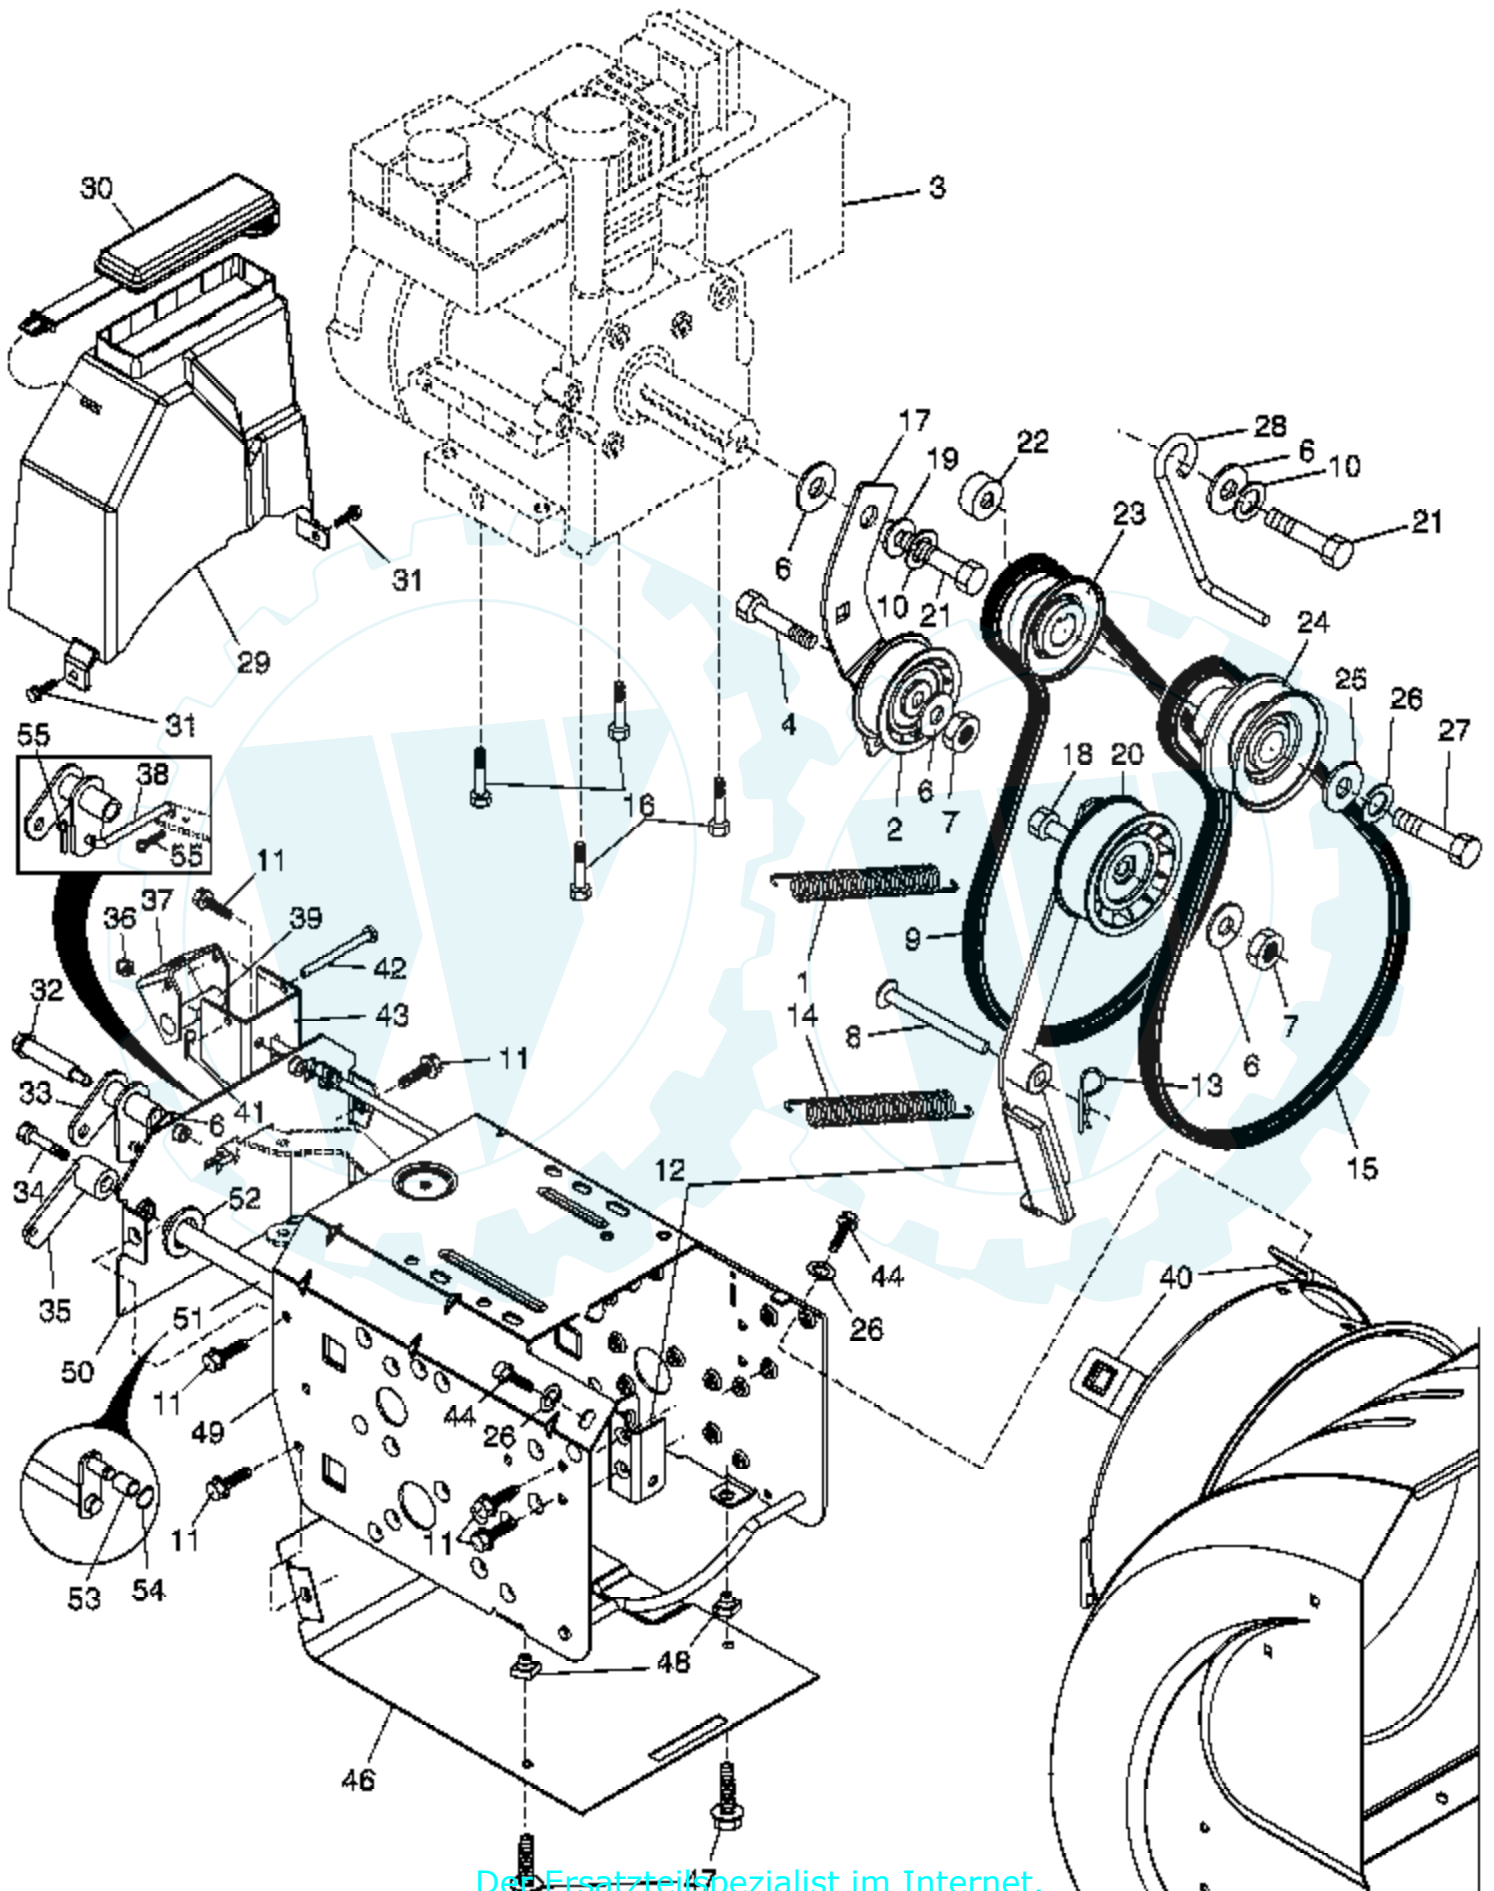

Ref #	Part Number	Qty	Description
1	181044		Spring, Traction Idler
2	180522		Pulley, Idler (2-1/4)
3			Engine, Tecumseh, Model Number OHSK55 (Order parts from Engine manufacturer)
4	74780520		Screw, Hex Head 5/16-18 x 1-1/4
6	59289		Washer, Flat
7	73930500		Nut, Jam, Lock 5/16-18
8	175330		Pin, Idler Pivot
9	179092		V-Belt, Traction Drive
10	10040500		Washer, Lock 5/16
11	150078		Screw, Hex Head 5/16-18 x 3/4
12	184789		Impeller Idler Arm & Bracket Assembly (Includes Key numbers 8 and 13)
13	85179		Retainer, Hairpin
14	178828		Spring, Brake
15	183533		V-Belt, Impeller Drive
16	150406		Screw, Hex Head 3/8-16 x 1-1/4
17	179354X008		Arm, Idler
18	74780524		Screw, Hex Head 5/16-18 x 1-1/2
19	175331		Bushing, Idler Pivot
20	180523		Pulley, Idler (2-3/4)
21	74610516		Screw, Hex Head 5/16-18 x 1
22	179371		Spacer, Engine Pulley
23	180478		Pulley, Engine, Traction Drive
24	179157		Pulley, Engine, Impeller Drive
25	62735		Washer, Flat 3/8
26	10040600		Washer, Lock 3/8
27	851084		Screw, Hex Head 3/8-24 x 1-3/8
28	155452		Guide, Belt
29	180465		Cover, Belt
30	178830		Cover, Toolbox
31	17490408		Screw, Hex Head 1/4-20 x 1/2
32	179256		Bolt, Shoulder 5/16-18
33	179250		Bellcrank Shifter
34	180401		Screw, Hex Head 1/4-28 x 3/4
35	179240		Arm, Auger Control
36	73800500		Nut, Lock 5/16-18
37	178833X479		Bellcrank Assembly
38	179251		Link, Speed Control
39	179064		Trunnion, Pivot Bracket
40	178890		Nut, Cage 3/8-16
41	76020208		Pin, Cotter 1/16 x 1/2
42	179065		Pin, Pivot Bracket
43	179063X479		Bracket, Bellcrank
44	74780624		Screw, Hex Head 3/8-16 x 1-1/2
46	178624X479		Pan, Frame Bottom
47	71020512		Screw, Hex Head 5/16-18 x 3/4
48	181156		Nut, Speed 5/16-18
49	183852X428		Frame Assembly
50	178693X428		Plate, Frame End
51	179068X008		Shaft, Auger Control
52	57079		Washer, Hardened
53	179062		Roller
54	12000010		Ring, Retaining
55	700279		Clip, Retainer