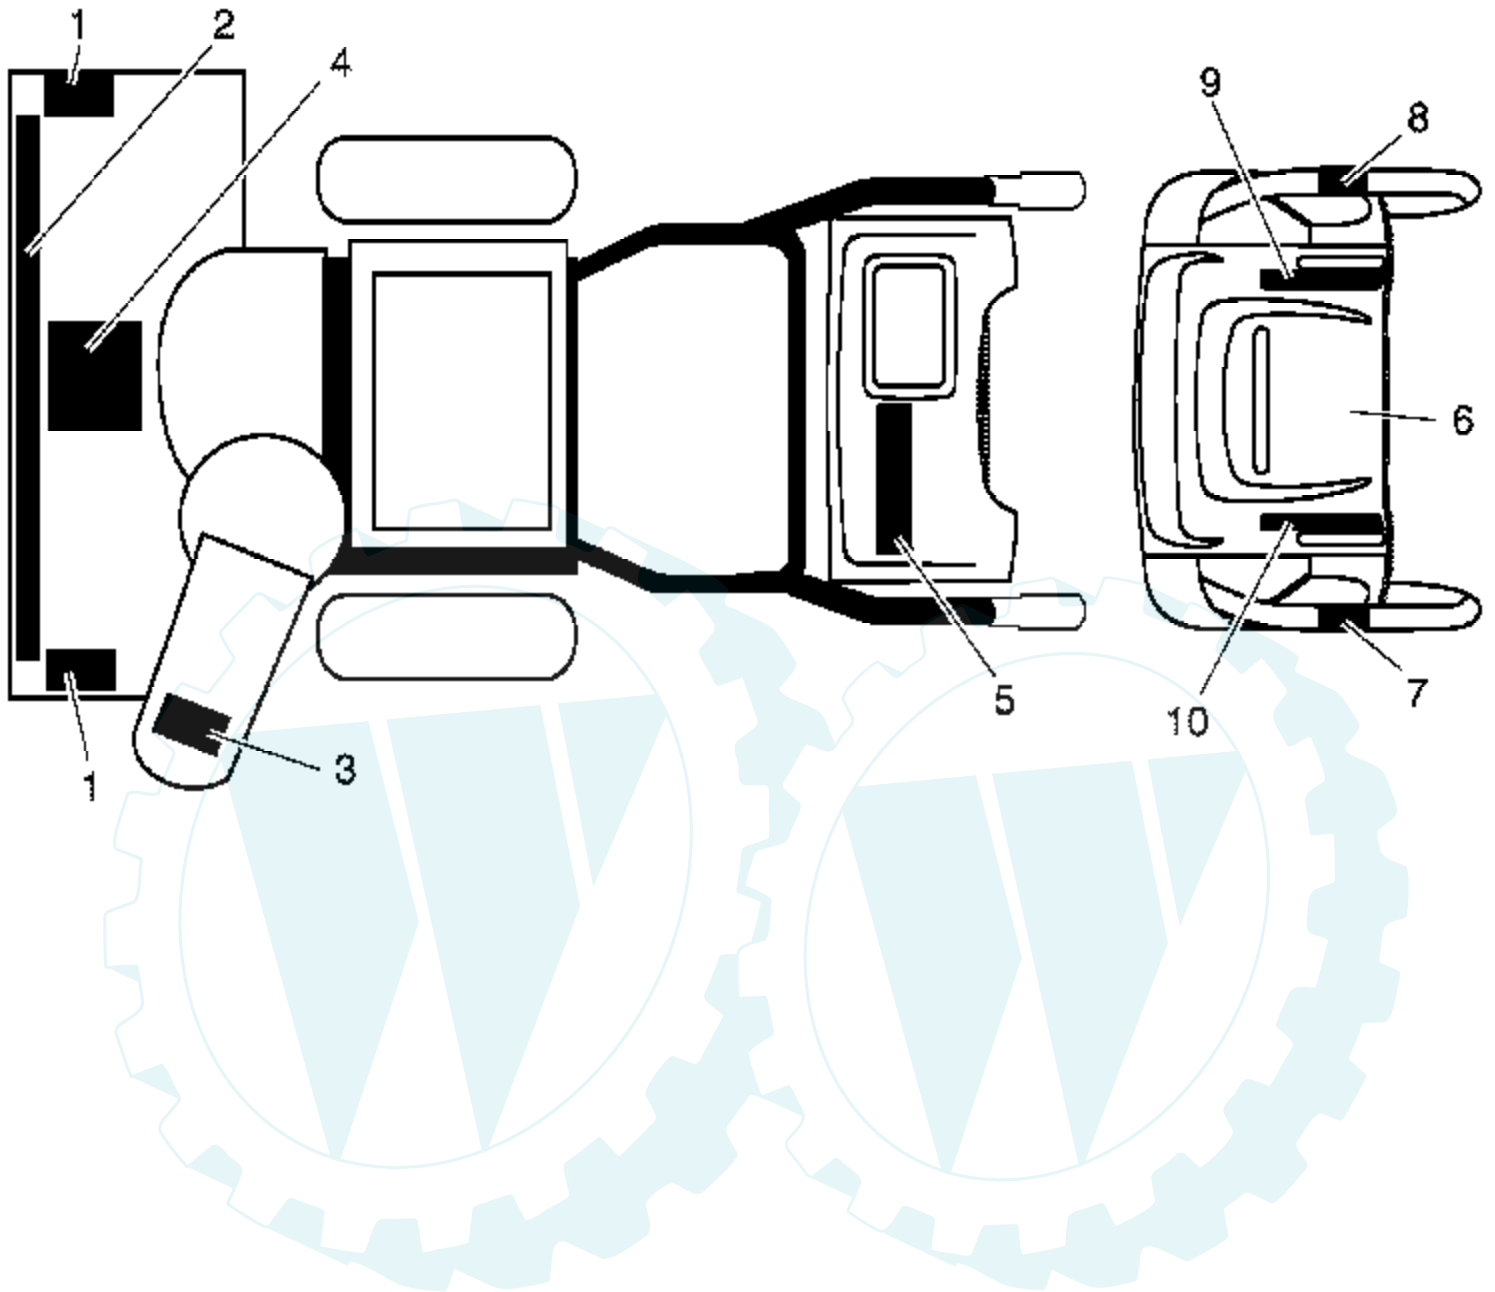

Ref #	Part Number	Qty	Description
1	183334		Knob, Lever
2	17501010		Screw #10-24 x 5/8
3	179096X479		Strap, Slotted
4	73800600		Nut, Lock 3/8-16
5	19131316		Washer, Flat 3/8
6	178659		Control Assembly, Chute Rotater
7	178638X479		Support, Pivot
8	150078		Screw, Hex Head 5/16-18 x 3/4
9	180453		Knob, Deflector
10	179829		Bolt, Shoulder
11	155415		Washer, Flat
12	73800400		Nut, Lock 1/4-20
13	72270505		Bolt, Carriage 5/16-18 x 5/8
14	179246		Washer, Nylon
15	178628X428		Chute Assembly
16	178633X428		Deflector Assembly
17	179145		Seal, Deflector
18	128415		Rivet, Blind
19	183333		Knob, Speed Control Lever
20	72270506		Bolt, Carriage 5/16-18 x 3/4
24	74780528		Screw, Hex Head 5/16-18 x 1-3/4
25	155377		Nut, Lock 5/16-18
26	179257		Lever Assembly, Speed Control
27	169675		Retainer, Hairpin
28	180445		Rod, Upper, Speed Control
29	180446		Rod, Lower, Speed Control

Ref #	Part Number	Qty	Description
1	179264		Wheel Assembly (13")
2	155443		Pin, Klik 1/4
3	150078		Screw, Hex Head 5/16-18 x 3/4
4	17490508		Screw, Hex Head 5/16-18 x 1/2
5	179830		Bearing, Axle
6	174697		Washer, Thrust (1")