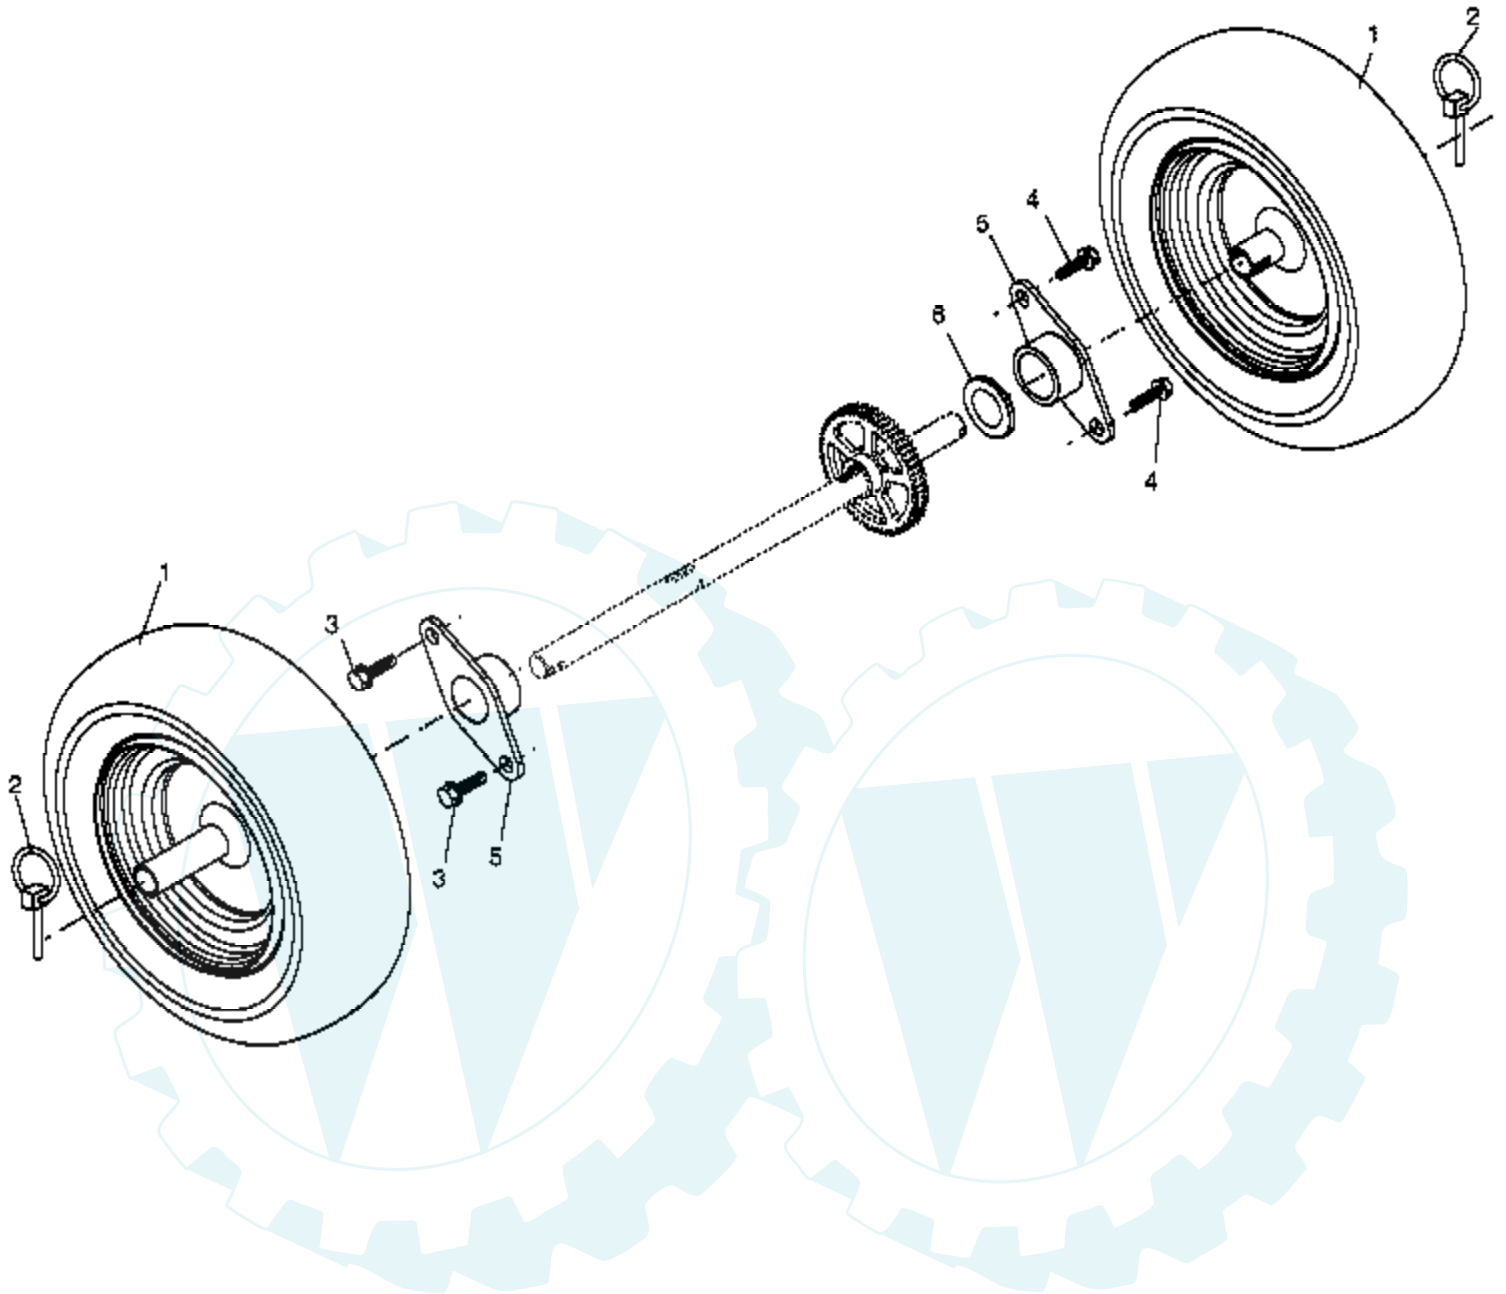

Ref #	Part Number	Qty	Description
1	179264		Wheel Assembly (13")
2	155443		Pin, Klik 1/4
3	150078		Screw, Hex Head 5/16-18 x 3/4
4	17490508		Screw, Hex Head 5/16-18 x 1/2
5	179830		Bearing, Axle
6	174697		Washer, Thrust (1")