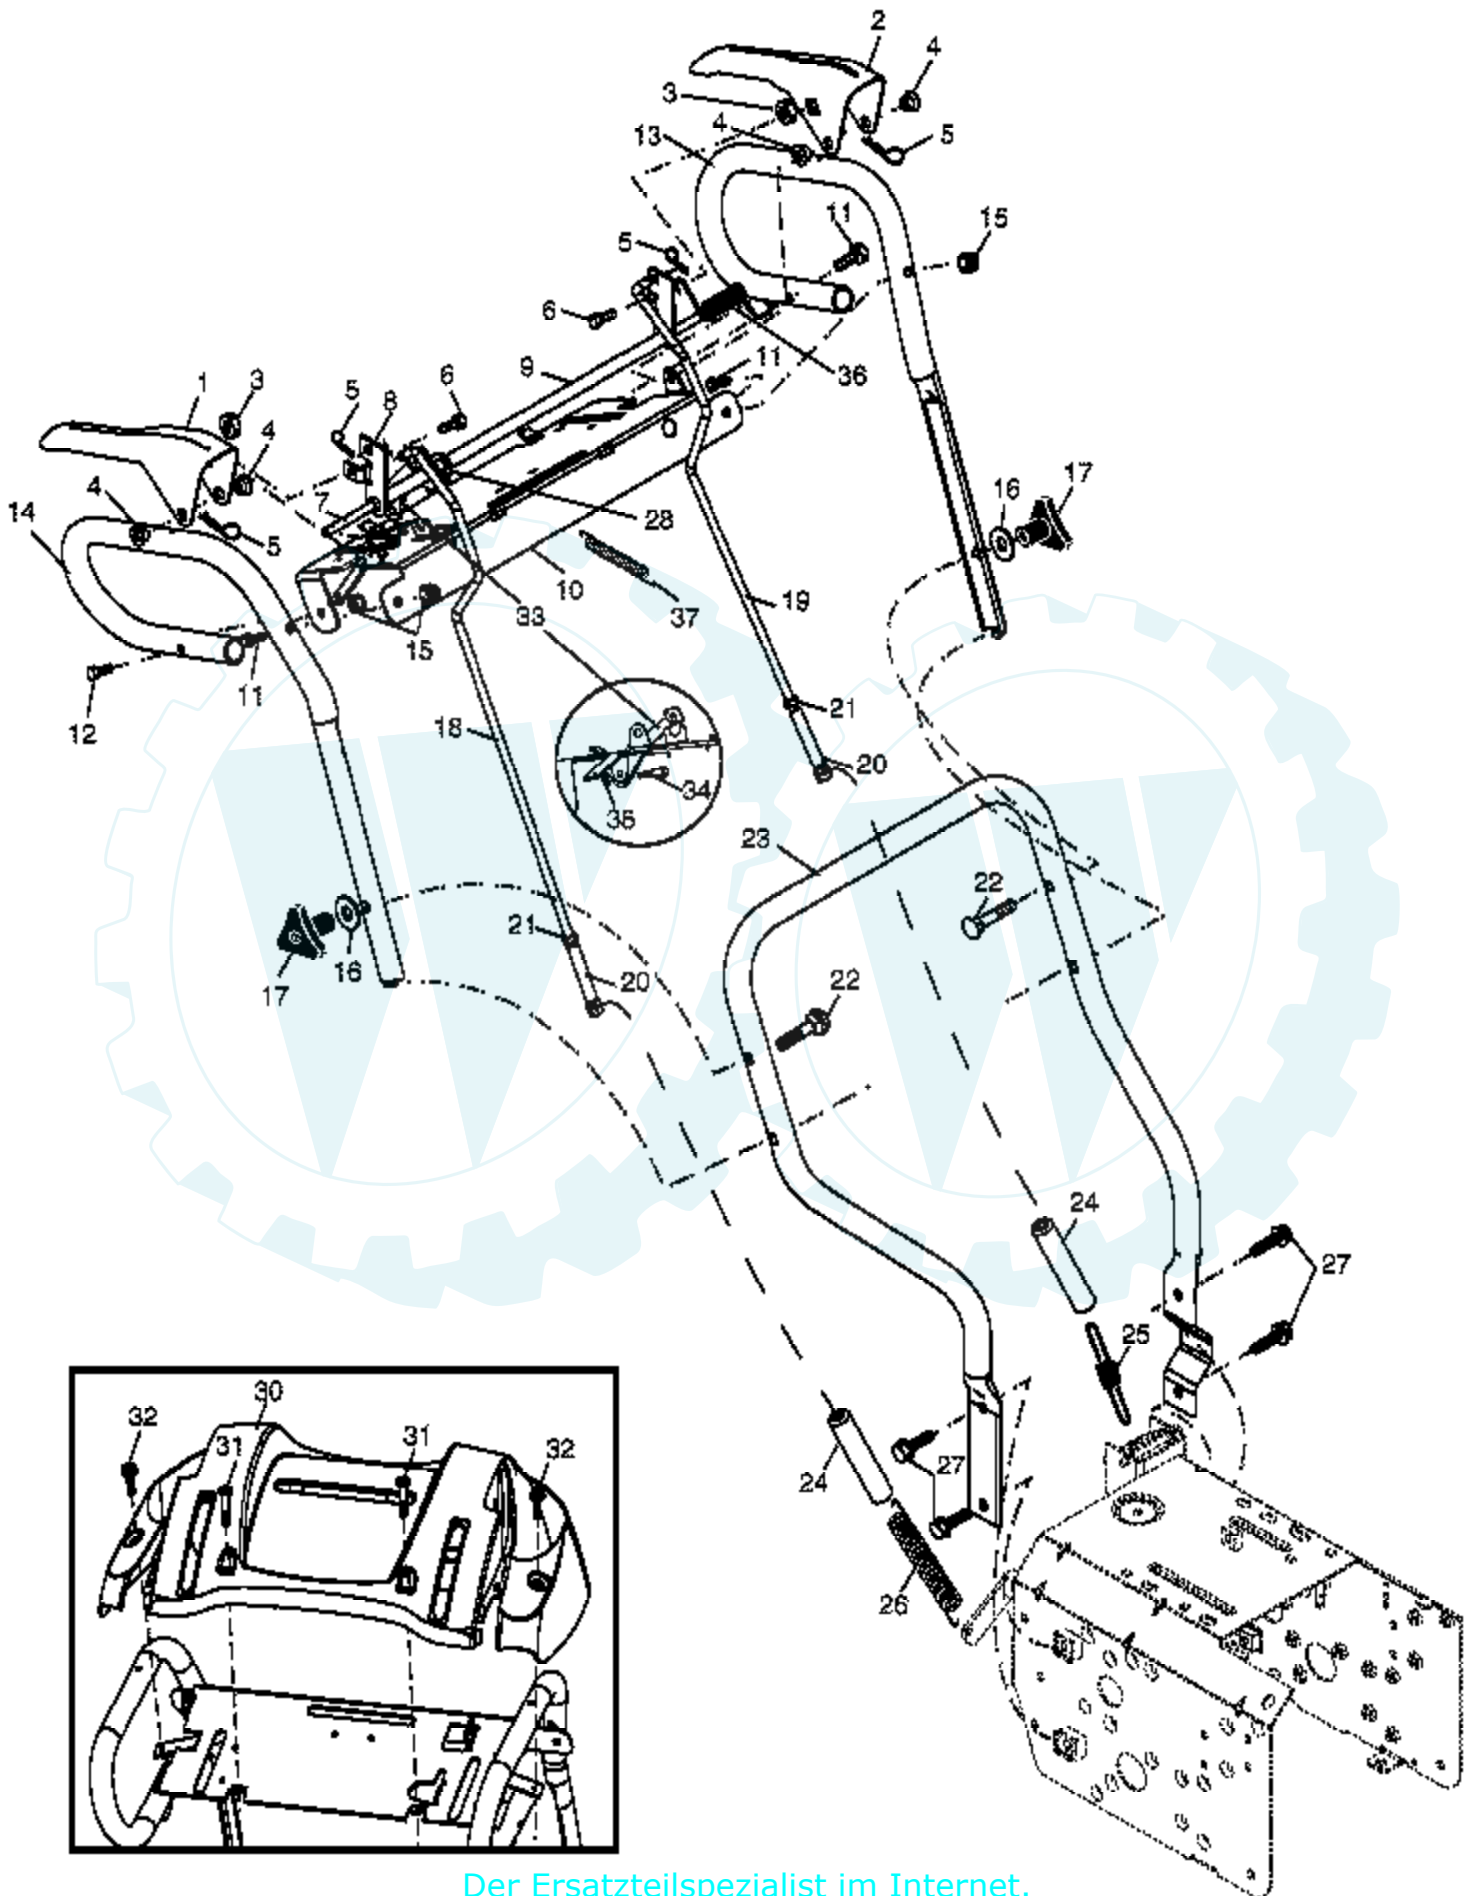

Ref #	Part Number	Qty	Description
1	178875X479		Lever, Auger Control, RH
2	178648X479		Lever, Traction Drive Control, LH
3	179439		Nut, Cage 1/4-20
4	178888		Bushing, Flange
5	169675		Retainer, Hairpin
6	180402		Screw, Hex Head 1/4-20 x 3/4
7	178652		Rod, Interlock
8	184003		Tube Assembly, Interlock, RH
9	178651		Tube Assembly, Interlock, LH
10	178645X479		Panel, Control
11	74780524		Screw, Hex Head 5/16-18 x 1-1/2
12	74780528		Screw, Hex Head 5/16-18 x 1-3/4
13	178646X479		Handle Tube, LH
14	178696X479		Handle Tube, RH
15	73800500		Nut, Lock 5/16-18
16	19131316		Washer, Flat 3/8
17	178899		Knob, Handle
18	179093		Rod, Auger Control
19	179098		Rod, Traction Control
20	180428		End, Control Rod
21	73350500		Nut, Hex, Jam 5/16-18
22	72120618		Bolt, Carriage 3/8-16 x 2-1/4
23	178643X479		Handle Tube, Lower
24	180447		Sleeve, Spring
25	180926		Spring, Traction Drive
26	178669		Spring, Auger Control
27	71210616		Screw, Hex Head 3/8-16 x 1
28	180494		Clip, Panel
30	183352		Console, Panel
31	175262		Screw, Hex Head, Tapping #10-24 x 1-1/4
32	750634		Screw, Hex Head, Tapping #10-24 x 1/2
33	175339X008		Latch, Interlock
34	183518		Bolt, Shoulder
35	68038		Nut, Lock 1/4-20
36	178831		Spring, Torsion
37	178658		Spring, Interlock