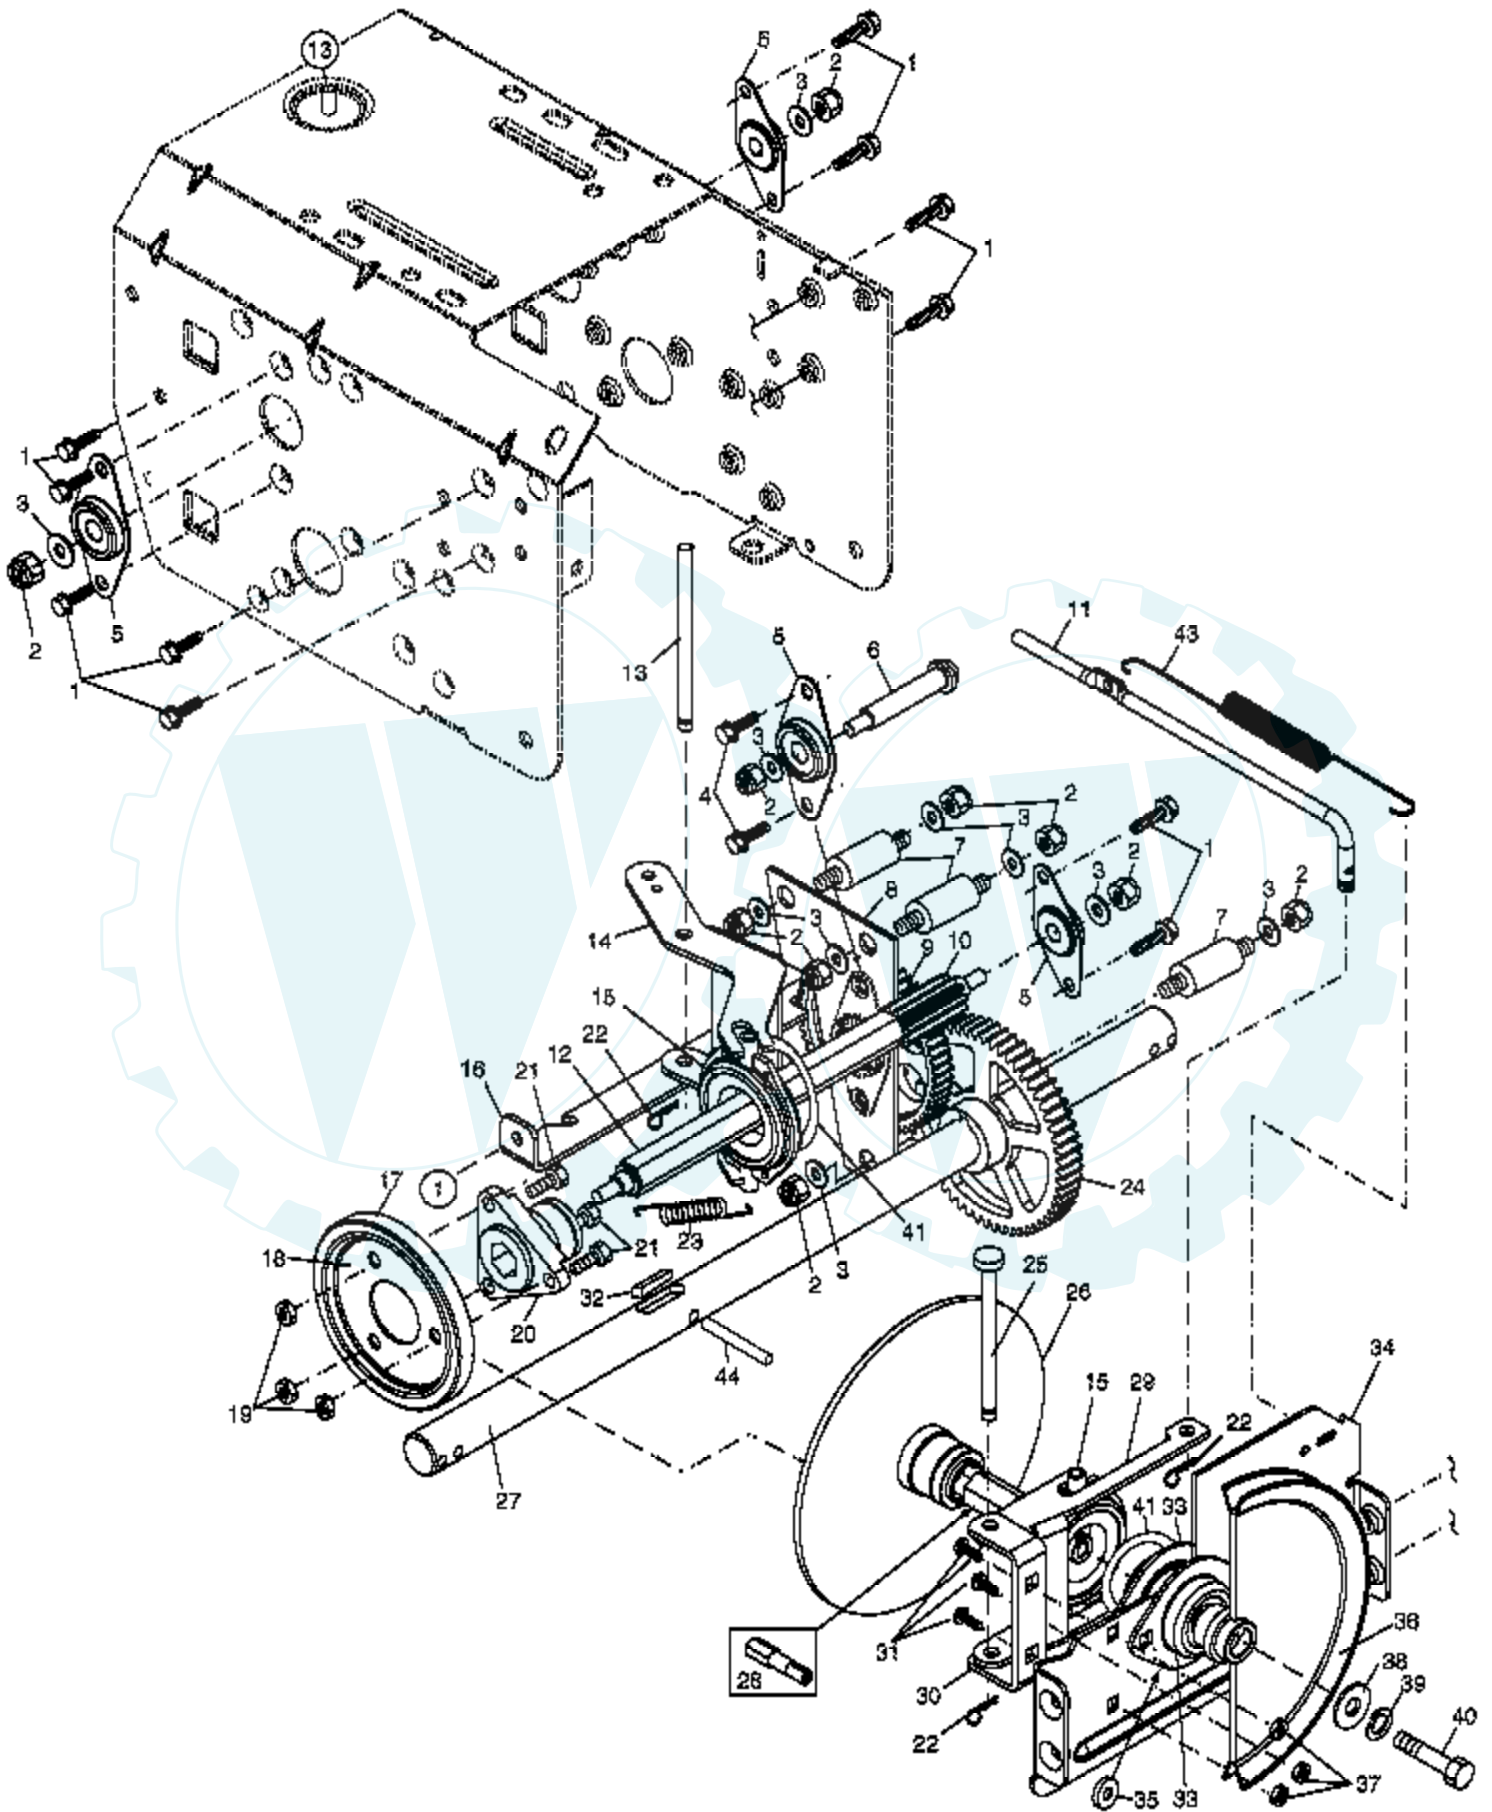

Ref #	Part Number	Qty	Description
1	146315		Screw, Hex Head 5/16-18 x 3/4
2	73800500		Nut, Lock 5/16-18
3	155415		Washer, Flat
4	17490508		Screw, Hex Head 5/16-18 x 1/2
5	180017		Bearing, Flange
6	180134		Shaft, Auxiliary
7	179270		Spacer, Plate
8	179269X479		Plate, Auxiliary
9	180082		Gear, Intermediate (12/58)
10	180065		Gear, Pinion
11	178812		Rod, Clutch
12	180066		Shaft, Long, Hex
13	178807		Pin, Pivot
14	178619X479		Lever, Shifter / Wheel
15	175344		Trunnion Bearing Assembly
16	178805X479		Bracket, Pivot, Shift
17	179831		Ring, Rubber Wheel
18	178616X479		Plate, Rubber Wheel
19	73930500		Nut, Lock 5/16-18
20	178613		Hub, Rubber Wheel
21	74760514		Screw, Hex Head 5/16-18 x 7/8
22	85179		Retainer, Hairpin
23	180135		Spring, Bias
24	180081		Gear, Axle (58 Teeth)
25	178695		Pin, Pivot Lever
26	175341		Plate Assembly, Drive
27	179352		Shaft, Axle
28	175340		Shaft, Short Hex
29	175350X479		Lever, Shifter Plate
30	175349X479		Bracket, Shifter Support
31	72270505		Bolt, Carriage 5/16-18 x 5/8
32	178879		Key, Square 1/4 x 1/4 x 7/8
33	175323		Bearing, Flange
34	175338X479		Plate, Drive Mounting
35	182504		Spacer, Bearing
36	175348		Pulley, Traction Drive
37	155377		Nut, Lock 5/16-18
38	59289		Washer, Flat
39	10040500		Washer, Lock 5/16
40	74950512		Screw, Hex Head 5/16-18 x 3/4
41	12000012		Ring, Retaining
43	179095		Spring, Return
44	9465M		Pin, Roll