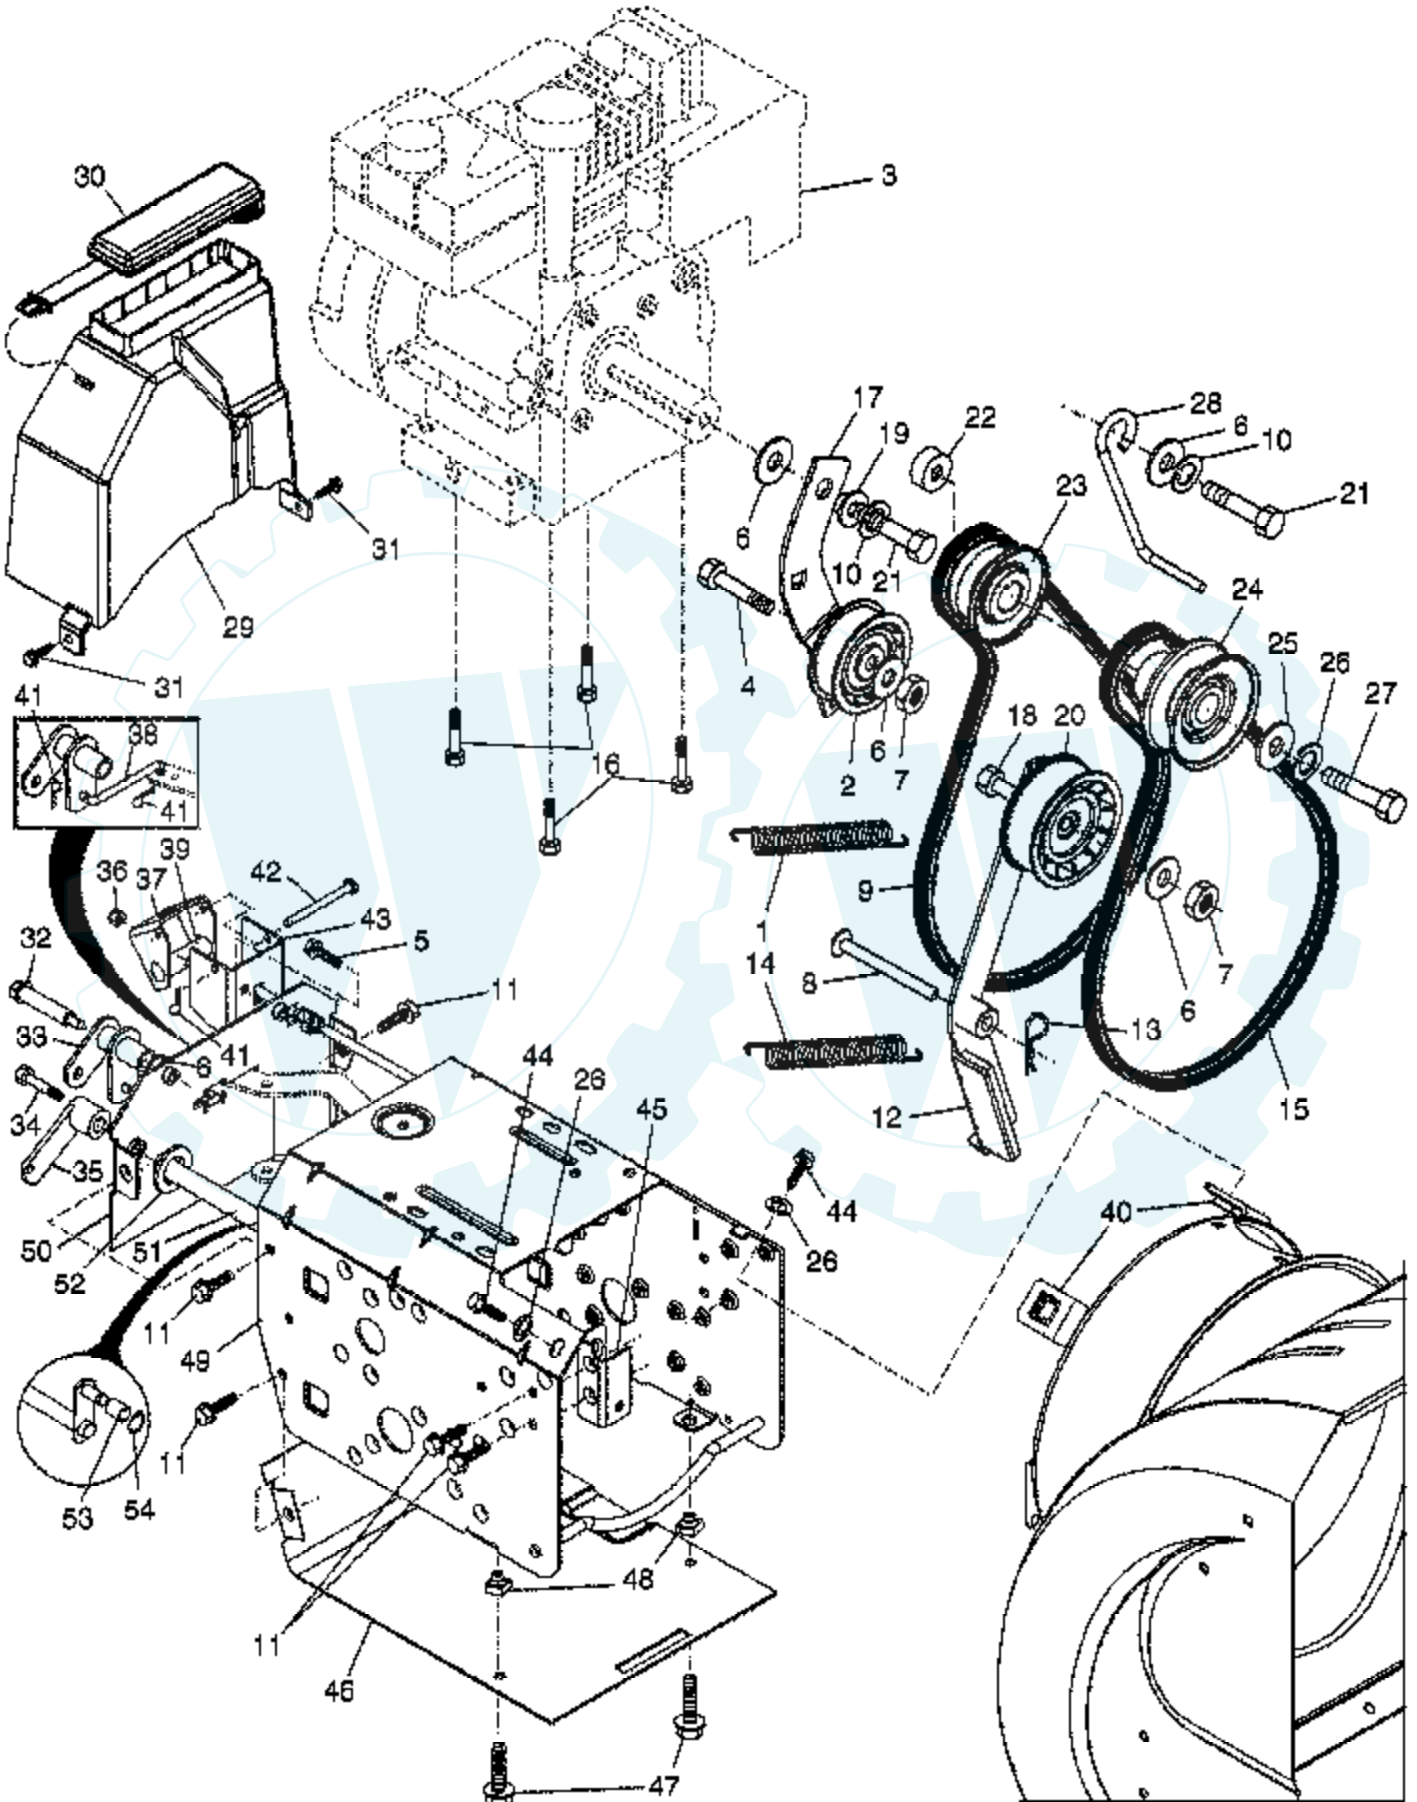

Ref #	Part Number	Qty	Description
2	53847		Washer
4	181083		Pulley, Impeller
5	188910		Bearing Assembly, Flange
6	155377		Nut, Hex Flange 5/16-18
7	180355		Bolt, Flat Head, Carriage 5/16-18 x 5/8
8	72270505		Bolt, Carriage 5/16-18 x 5/8
9	178820		Nut, Cage 3/8-16
10	175309X428		Housing, Auger
11	174838X479		Bar, Scraper
12	178675X008		Bracket, Corner Discharge
13	175322		Base, Discharge Chute
14	19111507		Washer, Flat
15	10040500		Washer, Lock 5/16
16	74950512		Screw, Hex Head 5/16-18 x 3/4
18	179582		Screw, Hex Head 5/16 x 1
19	73800400		Nut, Hex Lock 1/4-20
20	73800500		Nut, Hex Lock 5/16-18
21	155415		Washer, Flat
22	178777X479		Skid Plate, RH
23	179246		Washer, Nylon, Friction
24	72270506		Bolt, Carriage 5/16-18 x 3/4
25	185600		Bolt, Shoulder
26	174658		Bearing, Auger
27	174697		Washer, Thrust, 1"
28	187494		Bolt, Shear
29	174762X479		Skid Plate, LH
30	175319X479		Auger Assembly, RH
31	175313X479		Auger Assembly, LH
32	174699		O-Ring
33	174700		Bushing, Flange 3/4
34	174681		Washer, Thrust 3/4
35	174684		Bearing, Thrust 3/4
36	174660		Shaft, Impeller
37	174683		Washer, Thrust 5/8
38	174686		Bushing, Flange 5/8
39	150078		Screw, Hex Head 5/16-18 x 3/4
40	86447		Plug, Case
41	174688		Housing, Gearbox, RH
42	174698		Seal, Oil
43	174701		Bushing, Flange, 1"
44	178879		Key, Square 1/4 x 1/4 x 7/8
45	174659		Gear, Worm
46	174657		Shaft, Auger
47	174687		Housing, Gearbox, LH
48	175321X479		Impeller Assembly
49	74780426		Screw, Hex Head 1/4-20 x 1-5/8
50	175311		Gasket, Gearbox
51	7836M		Pin, Roll 3/16 x 1-1/8
55	188243		Kit, Shear (Contains 6 each of Key Numbers 19 and 28)