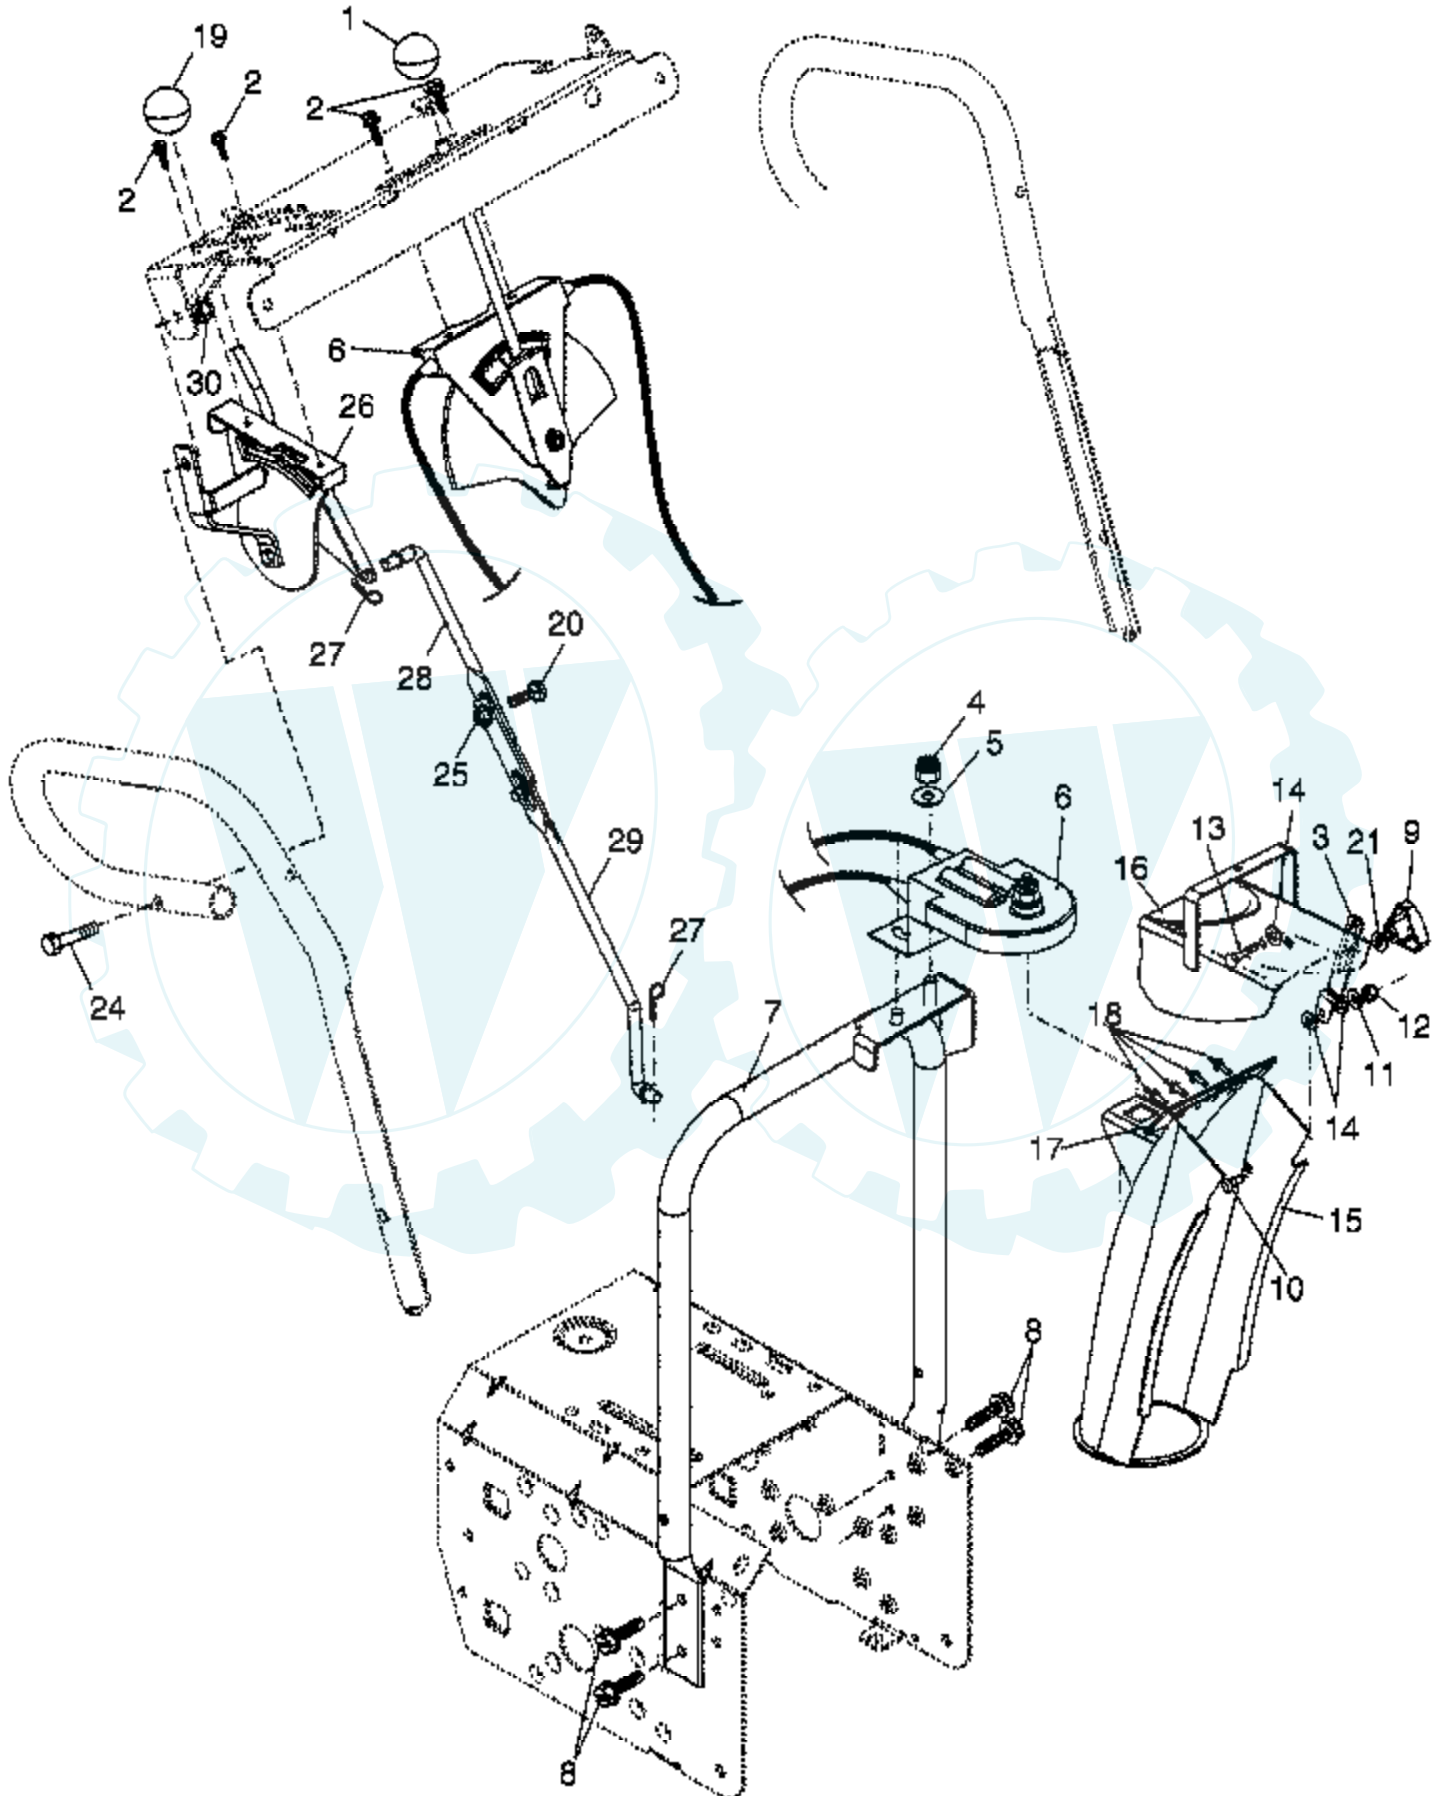

Ref #	Part Number	Qty	Description
1	183334		Knob, Lever
2	17501010		Screw #10-24 x 5/8
3	179096X479		Strap, Slotted
4	73800600		Nut, Lock 3/8-16
5	19131316		Washer, Flat 3/8
6	178659		Control Assembly, Chute Rotater
7	178638X479		Support, Pivot
8	150078		Screw, Hex Head 5/16-18 x 3/4
9	180453		Knob, Deflector
10	185600		Bolt, Shoulder
11	53847		Washer, Flat 1/4
12	73800400		Nut, Lock 1/4-20
13	72270505		Bolt, Carriage 5/16-18 x 5/8
14	179246		Washer, Nylon
15	178628X428		Chute Assembly
16	178633X428		Deflector Assembly
17	179145		Seal, Deflector
18	128415		Rivet, Blind
19	183333		Knob, Speed Control Lever
20	72270506		Bolt, Carriage 5/16-18 x 3/4
21	155415		Washer, Flat
24	74780528		Screw, Hex Head 5/16-18 x 1-3/4
25	155377		Nut, Lock 5/16-18
26	179257		Lever Assembly, Speed Control
27	169675		Retainer, Hairpin
28	180445		Rod, Upper, Speed Control
29	180446		Rod, Lower, Speed Control
30	73800500		Nut, Lock 5/16-18