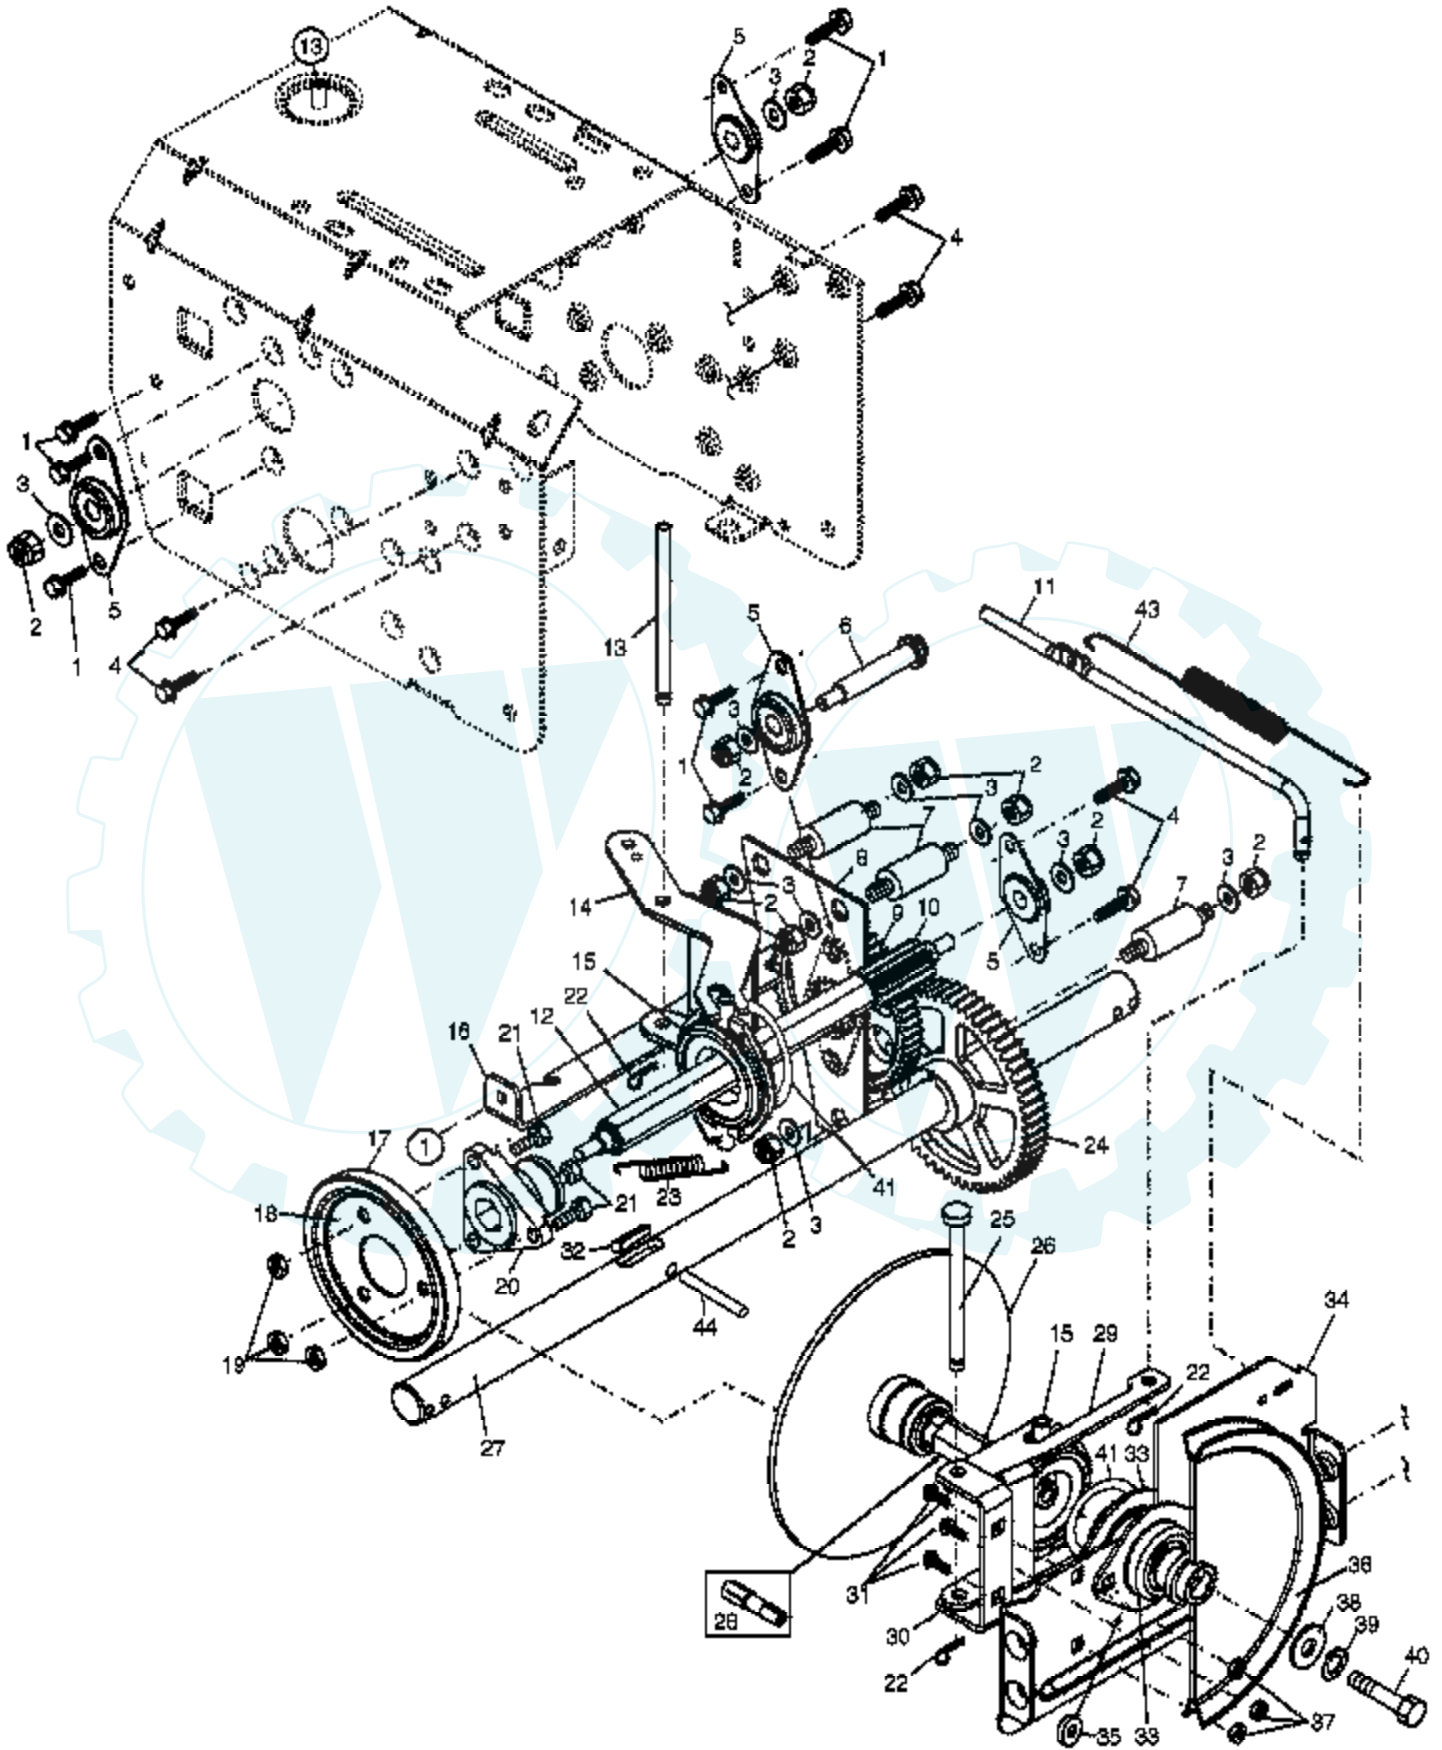

Ref #	Part Number	Qty	Description
1	183334		Knob, Lever
2	17501010		Screw #10-24 x 5/8
3	179096X479		Strap, Slotted
4	73800600		Nut, Lock 3/8-16
5	19131316		Washer, Flat 3/8
6	178659		Control Assembly, Chute Rotater
7	178638X479		Support, Pivot
8	150078		Screw, Hex Head 5/16-18 x 3/4
9	180453		Knob, Deflector
10	185600		Bolt, Shoulder
11	53847		Washer, Flat 1/4
12	73800400		Nut, Lock 1/4-20
13	72270505		Bolt, Carriage 5/16-18 x 5/8
14	179246		Washer, Nylon
15	178628X428		Chute Assembly
16	178633X428		Deflector Assembly
17	179145		Seal, Deflector
18	128415		Rivet, Blind
19	183333		Knob, Speed Control Lever
20	72270506		Bolt, Carriage 5/16-18 x 3/4
21	155415		Washer, Flat
24	74780528		Screw, Hex Head 5/16-18 x 1-3/4
25	155377		Nut, Lock 5/16-18
26	179257		Lever Assembly, Speed Control
27	169675		Retainer, Hairpin
28	180445		Rod, Upper, Speed Control
29	180446		Rod, Lower, Speed Control
30	73800500		Nut, Lock 5/16-18

Ref #	Part Number	Qty	Description
1	181037		Decal, Danger
2	187868		Decal, Poulan Pro, 5HP/24" (large)
3	181035		Decal, Danger, Deflector
4	181042		Decal, Danger
5	187893		Decal, Poulan Pro, 5HP/24" (small)
6	181033		Decal, Instruction
7	155798		Decal, Traction Lever
8	155800		Decal, Auger Lever
9	181039		Decal, Speed Control
	187877		Owner's Manual, English
	187878		Owner's Manual, French