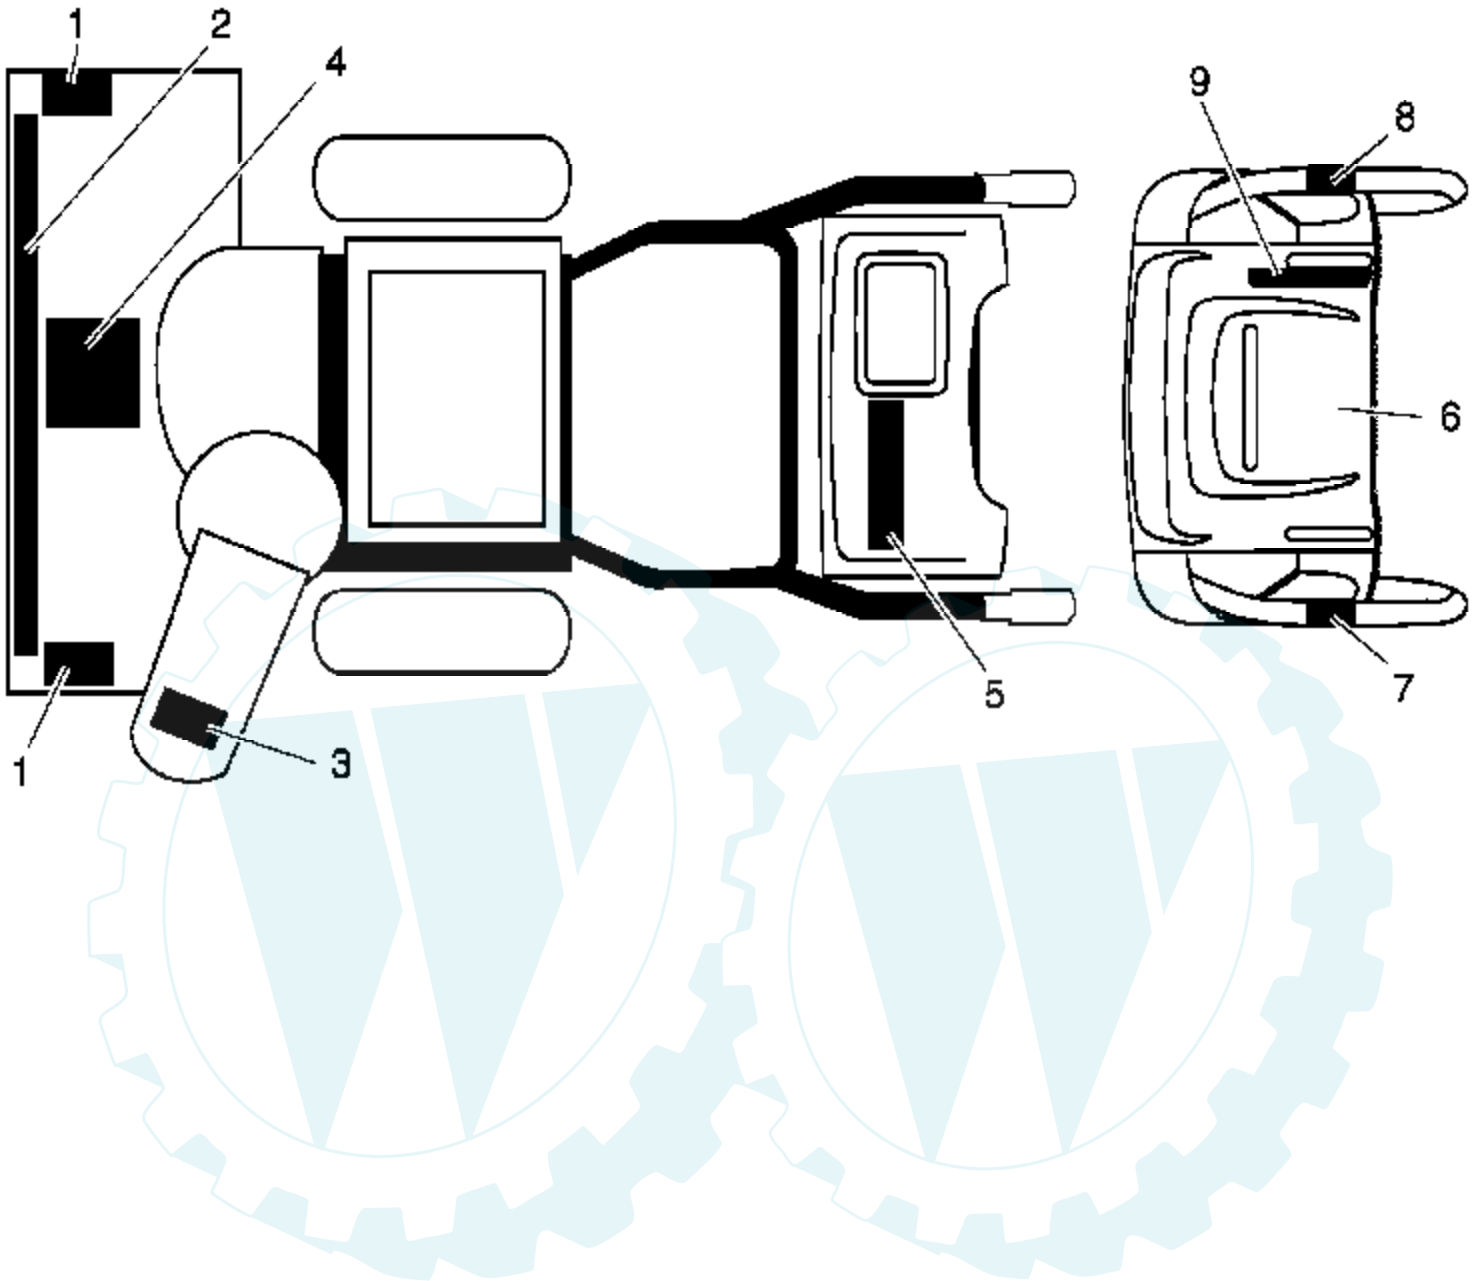

Ref #	Part Number	Qty	Description
1	181037		Decal, Danger
2	187868		Decal, Poulan Pro, 5HP/24" (large)
3	181035		Decal, Danger, Deflector
4	181042		Decal, Danger
5	187893		Decal, Poulan Pro, 5HP/24" (small)
6	181033		Decal, Instruction
7	155798		Decal, Traction Lever
8	155800		Decal, Auger Lever
9	181039		Decal, Speed Control
	187877		Owner's Manual, English
	187878		Owner's Manual, French