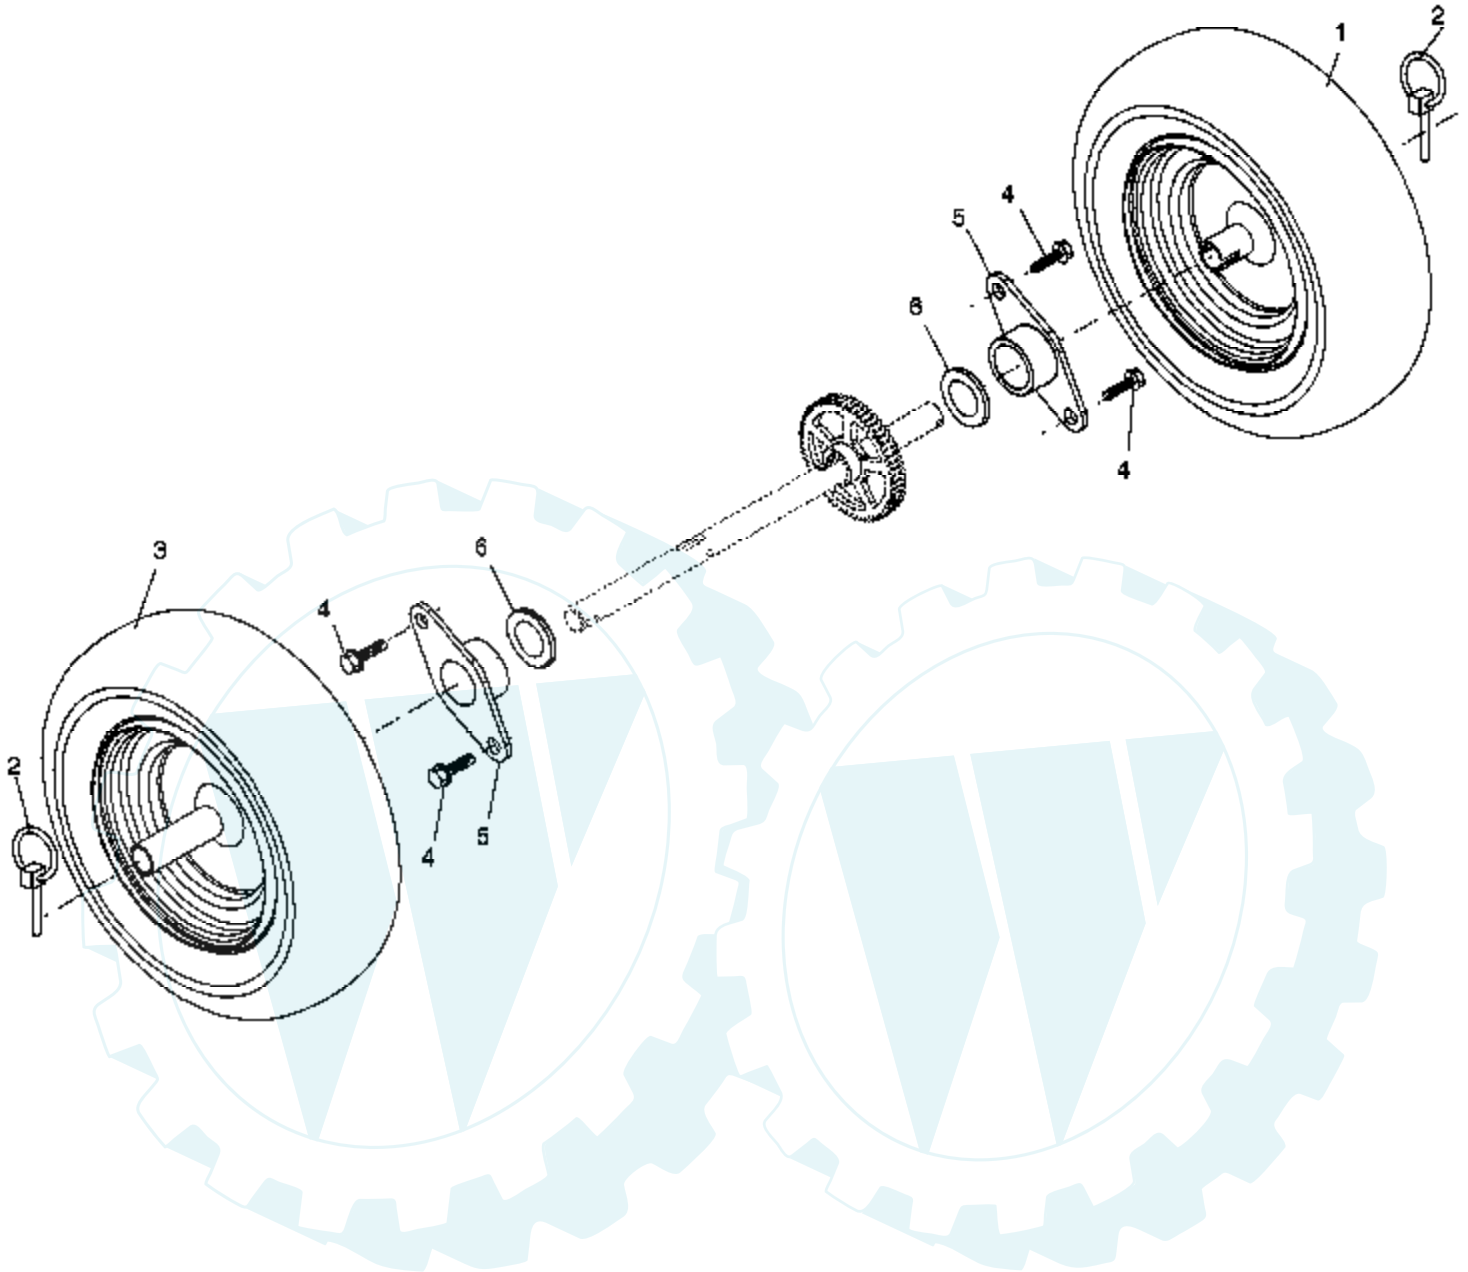

Ref #	Part Number	Qty	Description
1	187873		Wheel Assembly, 13", LH
2	155443		Pin, Klik 1/4
3	187875		Wheel Assembly, 13", RH
4	146315		Screw, Hex Head 5/16-18 x 5/8
5	179830		Bearing, Axle
6	174697		Washer, Thrust (1")