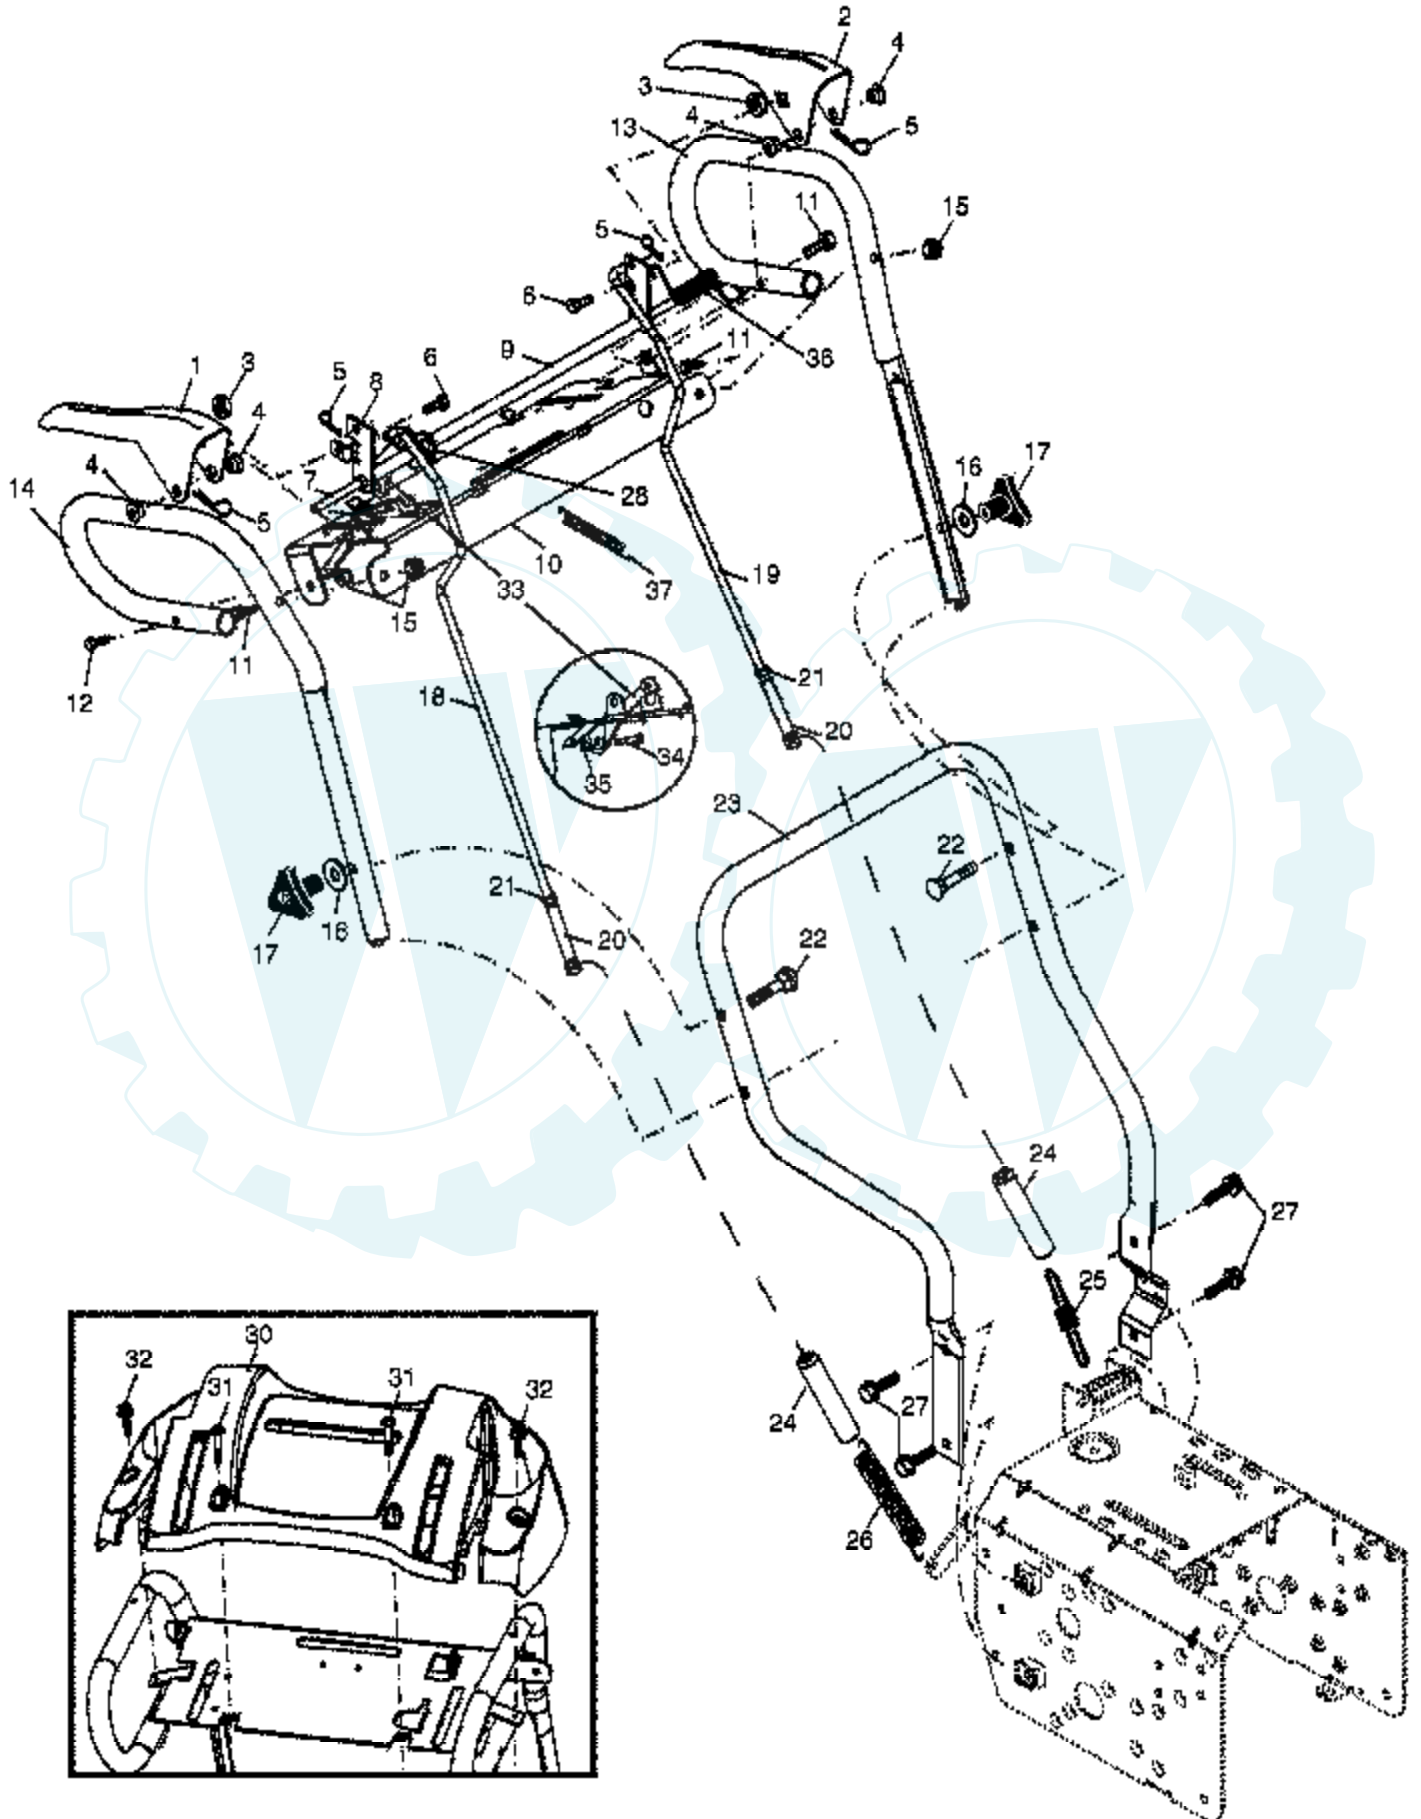

Ref #	Part Number	Qty	Description
1	178875X479		Lever, Auger Control, RH
2	178648X479		Lever, Traction Drive Control, LH
3	179439		Nut, Cage 1/4-20
4	178888		Bushing, Flange
5	169675		Retainer, Hairpin
6	180402		Screw, Hex Head 1/4-20 x 3/4
7	178652		Rod, Interlock
8	184003		Tube Assembly, Interlock, RH
9	178651		Tube Assembly, Interlock, LH
10	178645X479		Panel, Control
11	74780524		Screw, Hex Head 5/16-18 x 1-1/2
12	74780528		Screw, Hex Head 5/16-18 x 1-3/4
13	178646X479		Handle Tube, LH
14	178696X479		Handle Tube, RH
15	73800500		Nut, Lock 5/16-18
16	19131316		Washer, Flat 3/8
17	178899		Knob, Handle
18	184594		Rod, Auger Control
19	179098		Rod, Traction Control
20	180428		End, Control Rod
21	73350500		Nut, Hex, Jam 5/16-18
22	72120618		Bolt, Carriage 3/8-16 x 2-1/4
23	178643X479		Handle Tube, Lower
24	180447		Sleeve, Spring
25	180926		Spring, Traction Drive
26	178669		Spring, Auger Control
27	71210616		Screw, Hex Head 3/8-16 x 1
28	180494		Clip, Panel
30	183346		Console, Panel
31	175262		Screw, Hex Head, Tapping #10-24 x 1-1/4
32	184471		Screw, Hex Head, Tapping #10-24 x 1/2
33	175339X008		Latch, Interlock
34	183518		Bolt, Shoulder
35	68038		Nut, Lock 1/4-20
36	178831		Spring, Torsion
37	178658		Spring, Interlock