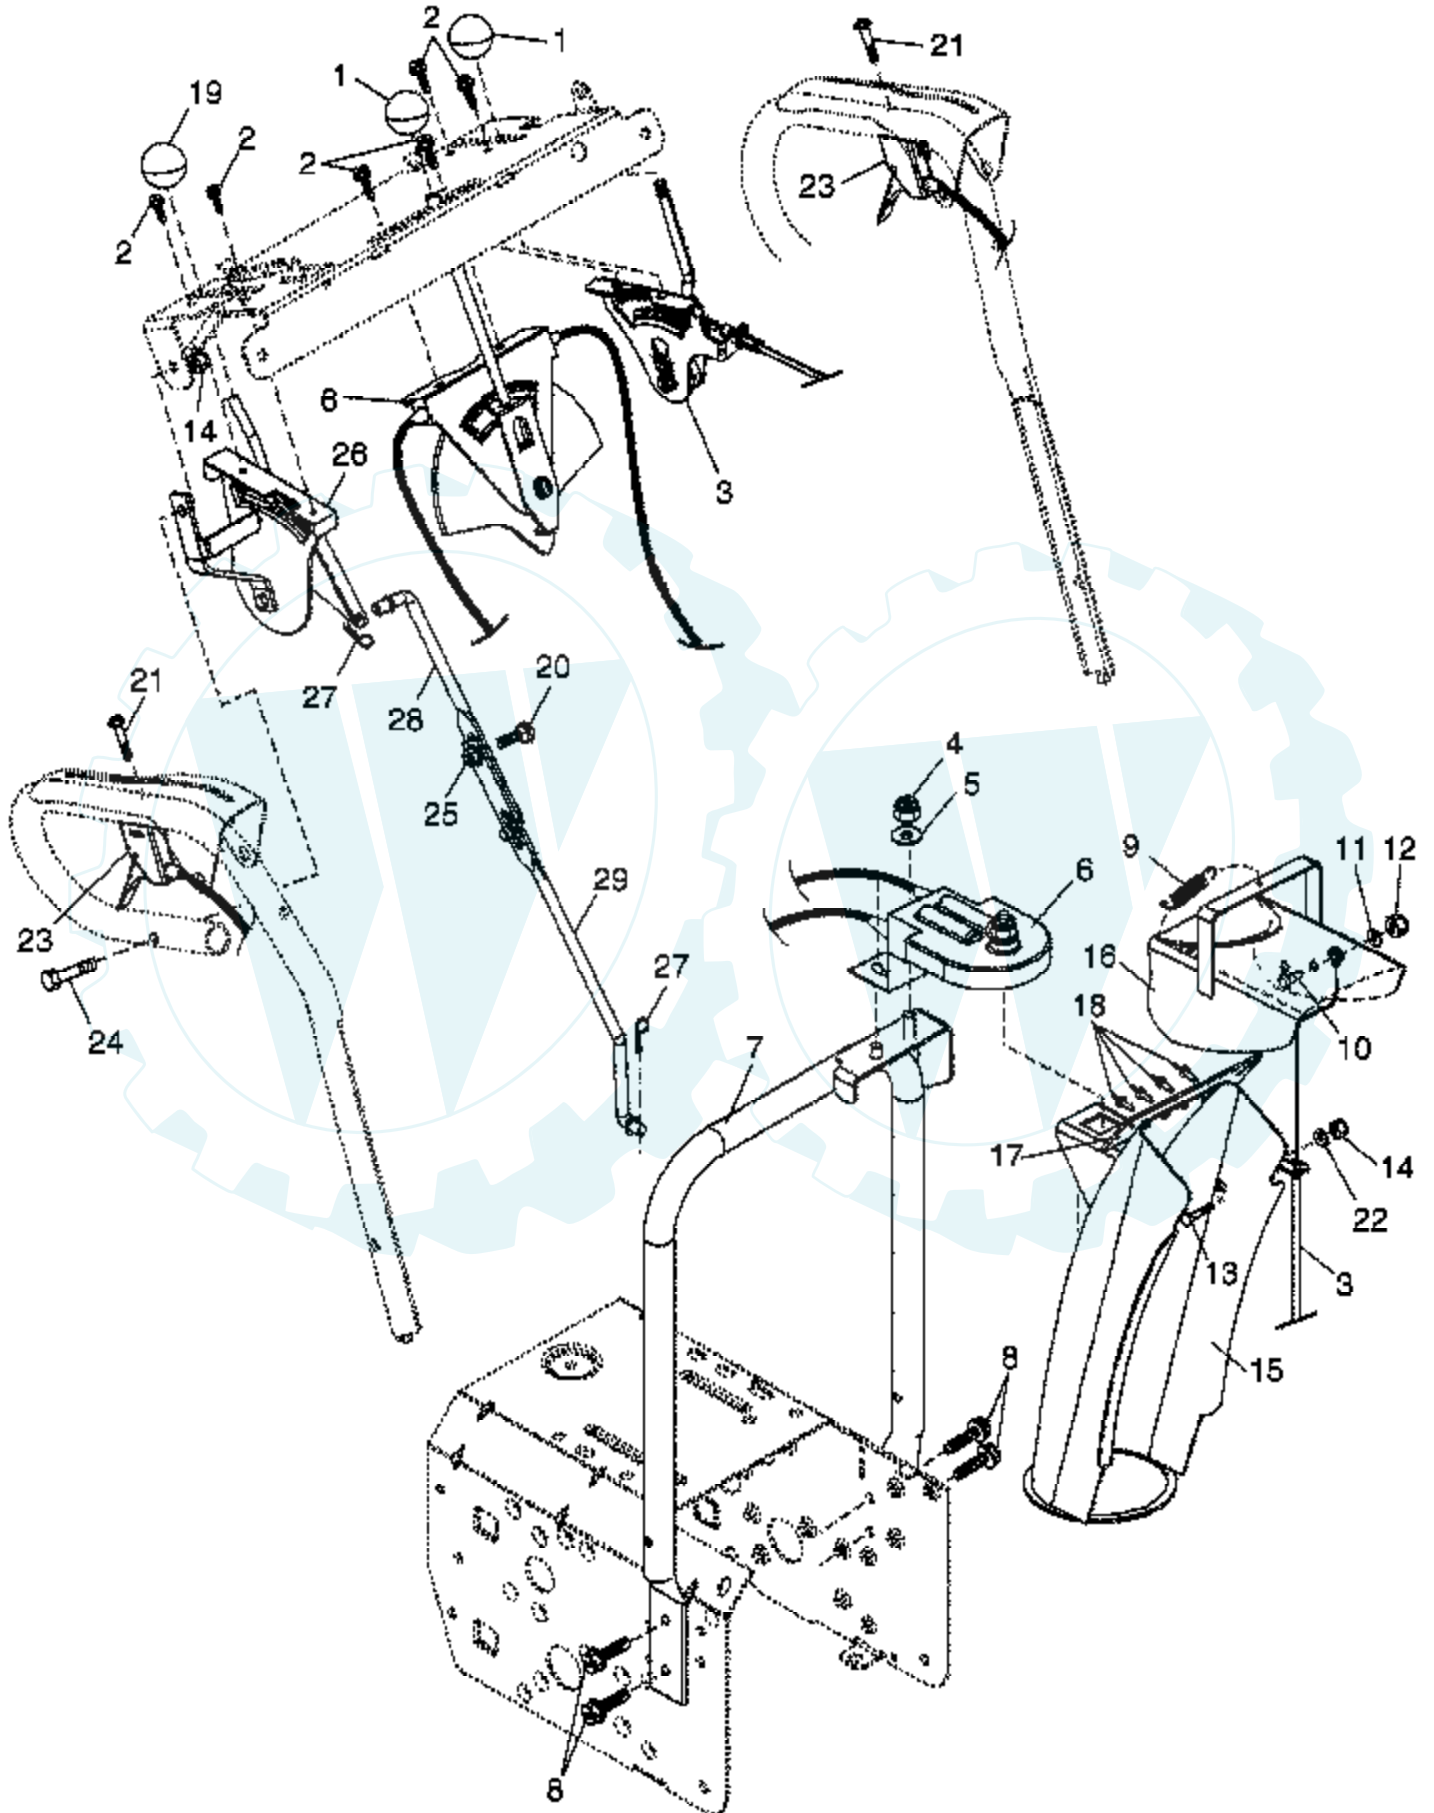

Ref #	Part Number	Qty	Description
1	183334		Knob, Lever
2	17501010		Screw #10-24 x 5/8
3	178674		Control Assembly, Deflector
4	73800600		Nut, Lock 3/8-16
5	19131316		Washer, Flat 3/8
6	178659		Control Assembly, Chute Rotater
7	178638X479		Support, Pivot
8	150078		Screw, Hex Head 5/16-18 x 3/4
9	184505		Spring, Deflector
10	179829		Bolt, Shoulder
11	53847		Washer, Flat 1/4
12	73800400		Nut, Lock 1/4-20
13	72250505		Bolt, Carriage 5/16-18
14	73800500		Nut, Lock 5/16-18
15	178628X428		Chute Assembly
16	178633X428		Deflector Assembly
17	179145		Seal, Deflector
18	128415		Rivet, Blind
19	183333		Knob, Speed Control Lever
20	72270506		Bolt, Carriage 5/16-18 x 3/4
21	74041024		Screw #10-24 x 1-1/2
22	155415		Washer, Flat
23	187691		Control Assembly, Power Steering
24	74780528		Screw, Hex Head 5/16-18 x 1-3/4
25	155377		Nut, Lock 5/16-18
26	179257		Lever Assembly, Speed Control
27	169675		Retainer, Hairpin
28	180445		Rod, Upper, Speed Control
29	187716		Rod, Lower, Speed Control