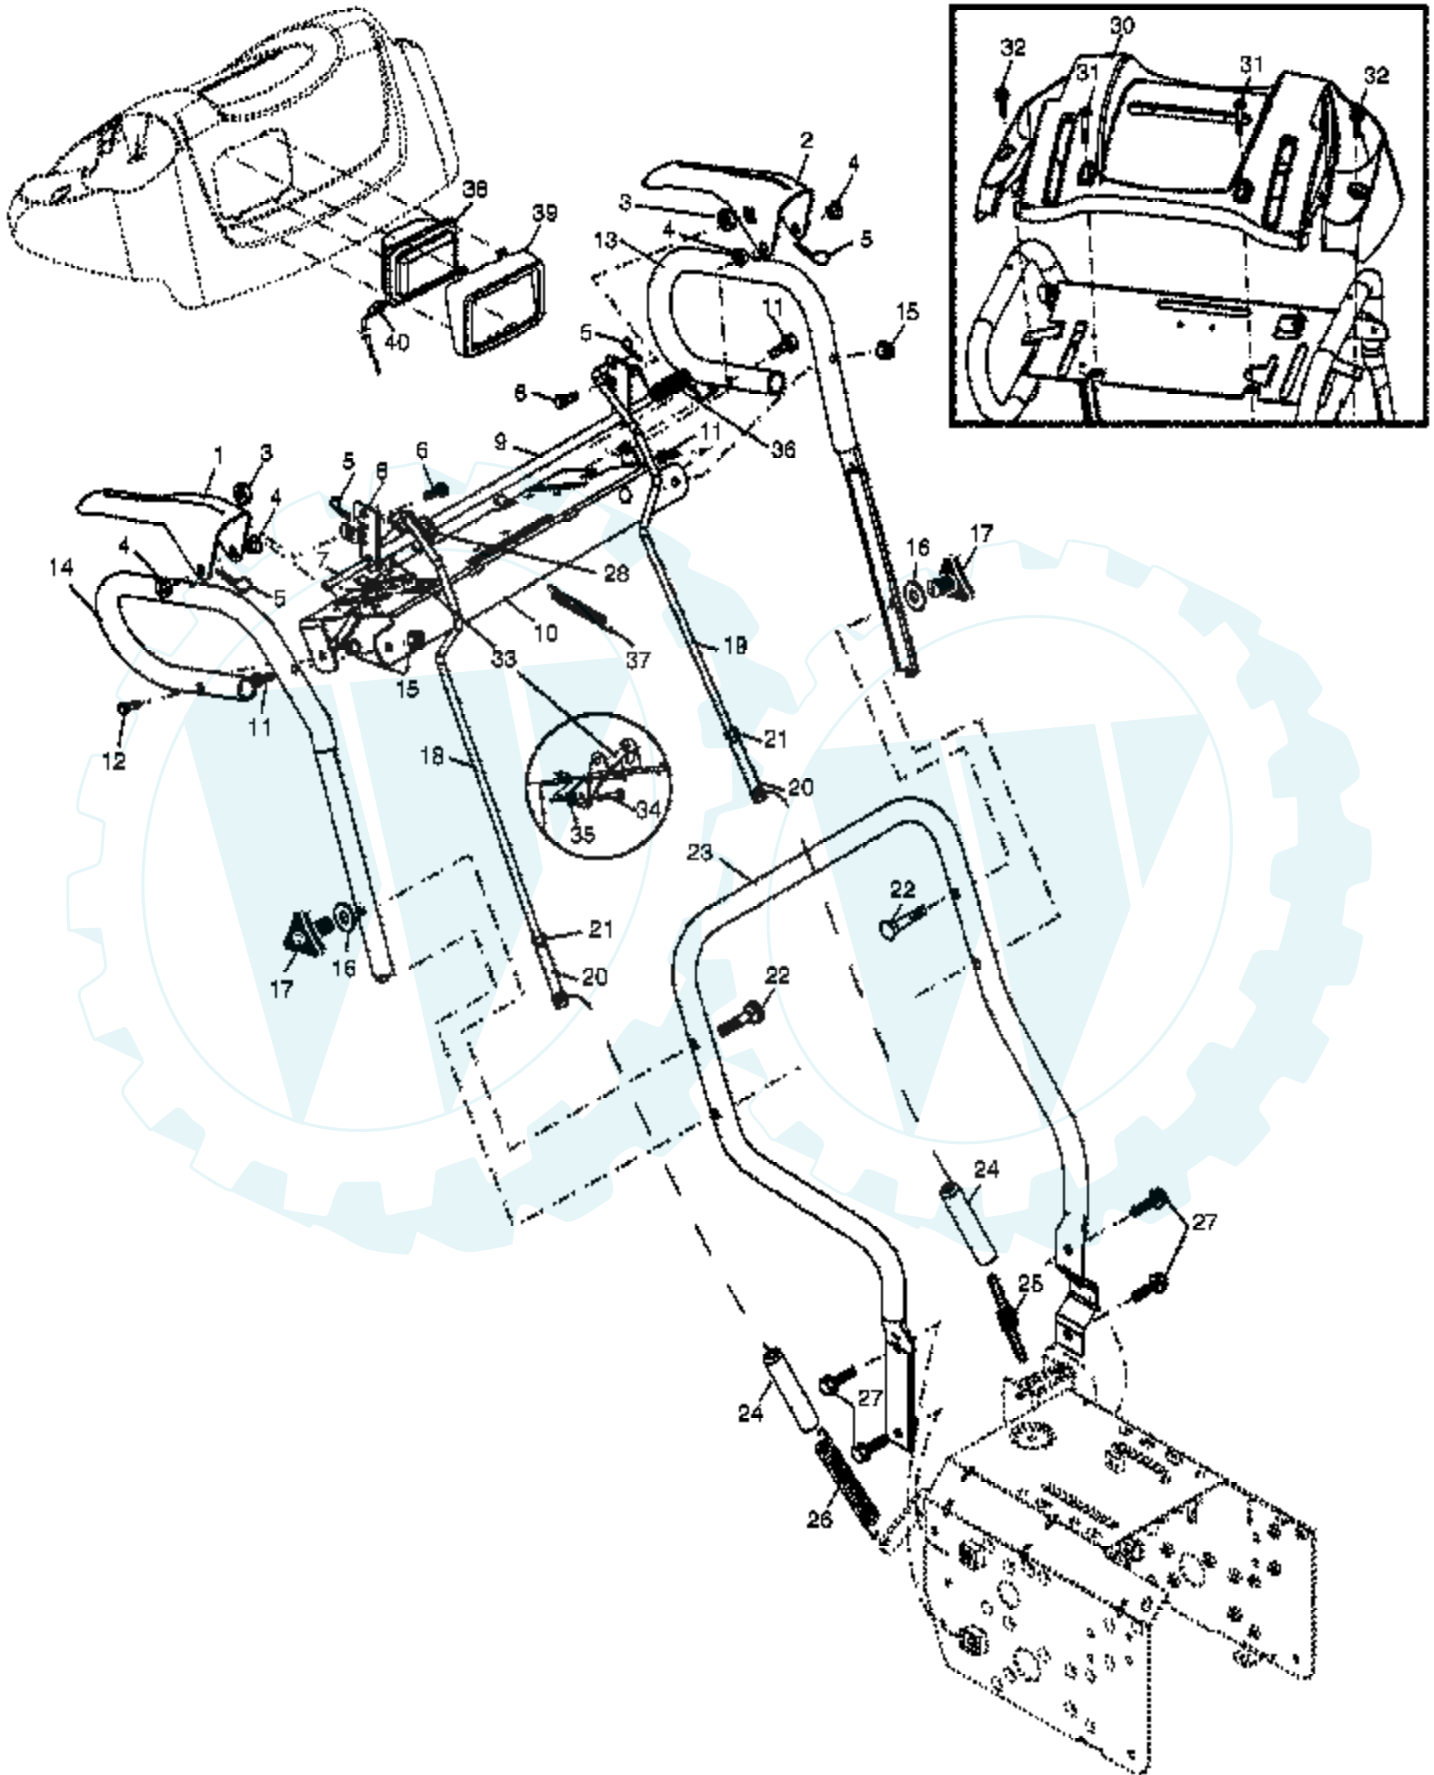

Ref #	Part Number	Qty	Description
1	178875X479		Lever, Auger Control, RH
2	178648X479		Lever, Traction Drive Control, LH
3	179439		Nut, Cage 1/4-20
4	178888		Bushing, Flange
5	169675		Retainer, Hairpin
6	180402		Screw, Hex Head 1/4-20 x 3/4
7	178652		Rod, Interlock
8	184003		Tube Assembly, Interlock, RH
9	178651		Tube Assembly, Interlock, LH
10	178645X479		Panel, Control
11	74780524		Screw, Hex Head 5/16-18 x 1-1/2
12	74780528		Screw, Hex Head 5/16-18 x 1-3/4
13	178646X479		Handle Tube, LH
14	178696X479		Handle Tube, RH
15	73800500		Nut, Lock 5/16-18
16	19131316		Washer, Flat 3/8
17	178899		Knob, Handle
18	179093		Rod, Auger Control
19	179098		Rod, Traction Control
20	180428		End, Control Rod
21	73350500		Nut, Hex, Jam 5/16-18
22	72120618		Bolt, Carriage 3/8-16 x 2-1/4
23	178825X479		Handle Tube, Lower
24	180447		Sleeve, Spring
25	180926		Spring, Traction Drive
26	178669		Spring, Auger Control
27	71210616		Screw, Hex Head 3/8-16 x 1
28	180494		Clip, Panel
30	182906		Console, Panel
31	175262		Screw, Hex Head, Tapping #10-24 x 1-1/4
32	184471		Screw, Hex Head, Tapping #10-24 x 1/2
33	175339X008		Latch, Interlock
34	183518		Bolt, Shoulder
35	68038		Nut, Lock 1/4-20
36	178831		Spring, Torsion
37	178658		Spring, Interlock
38	178666		Headlight, Halogen
39	178668		Bezel, Headlight
40	180964		Harness, Headlight (Halogen)