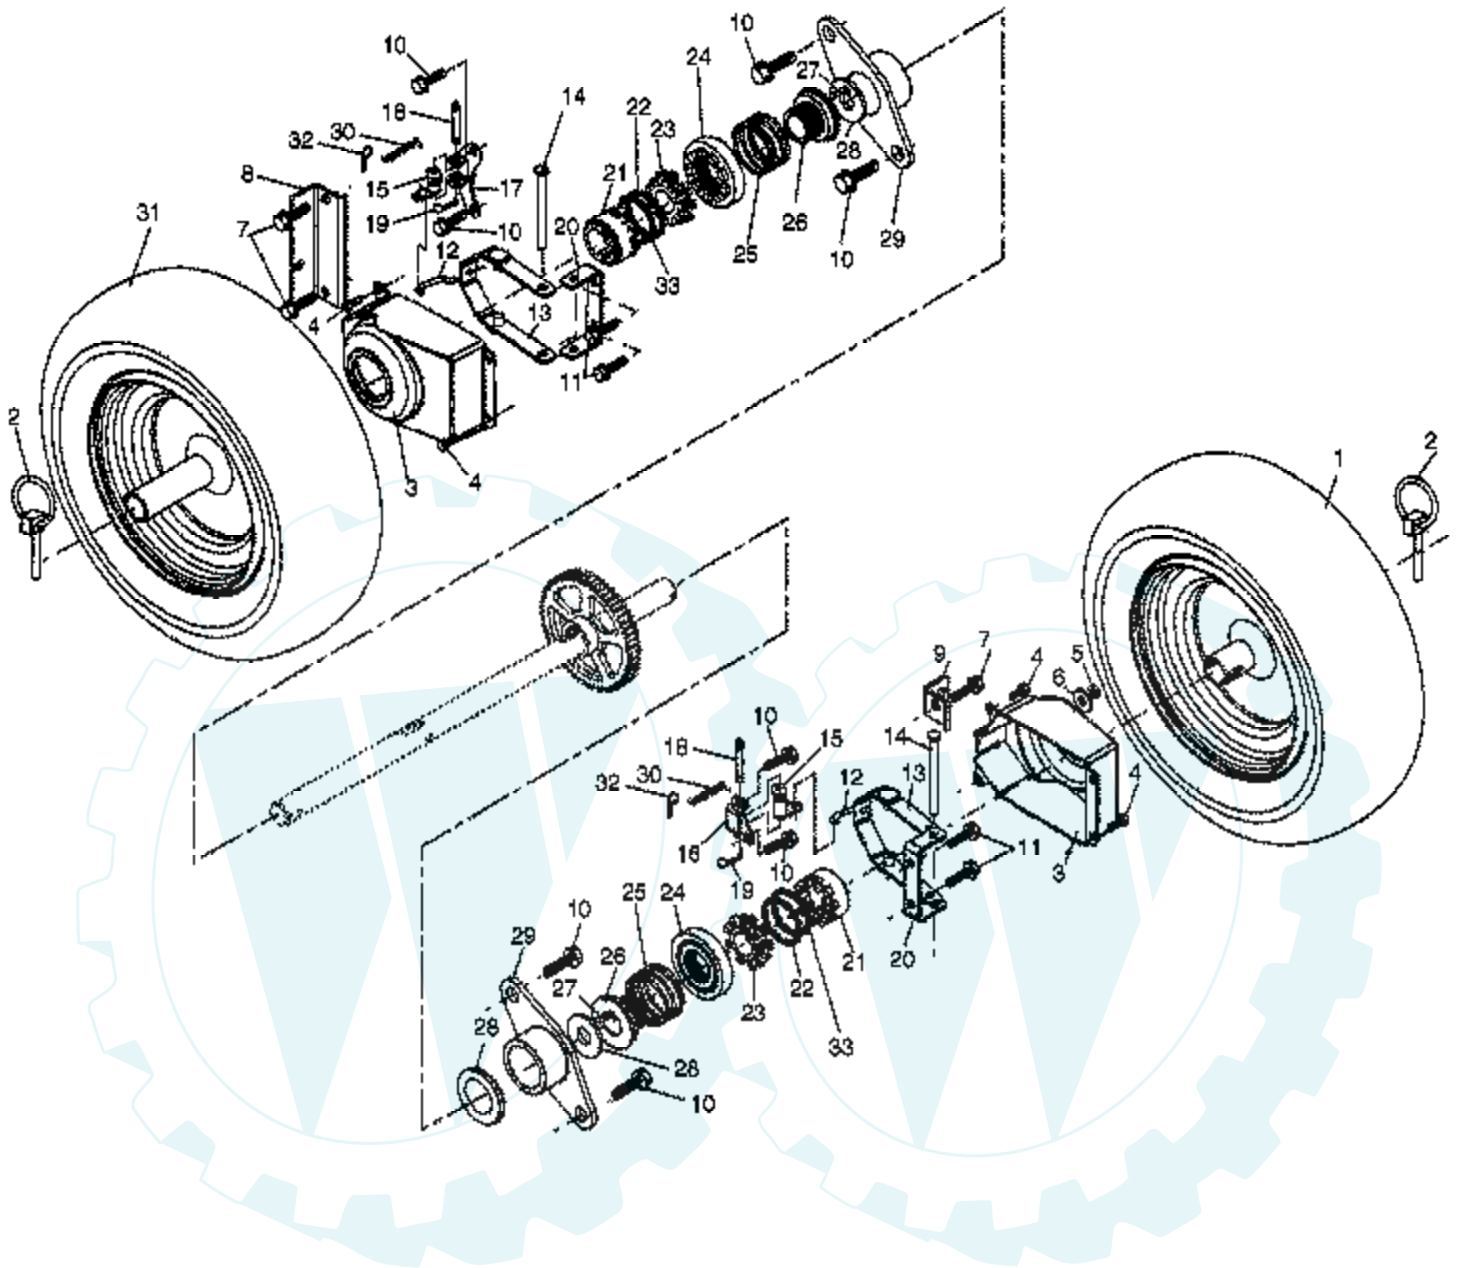

Ref #	Part Number	Qty	Description
1	187872		Wheel Assembly, 16", Power Steering, LH
2	155443		Pin, Klik 1/4
3	181843		Cover, Power Steering
4	184471		Shoulder Bolt, Hex Head #10-24 x 1/2
5	73800500		Nut, Lock 5/16-18
6	155415		Washer, Flat 5/16
7	71210616		Screw, Hex Head 3/8-16 x 1
8	185603X479		Bracket, Steer Cable RH
9	185602X479		Bracket, Steer Cable LH
10	146315		Screw, Hex Head 5/16-18 x 5/8
11	17490508		Screw, Hex Head 5/16-18 x 1/2
12	184393		Link, Steering Lever
13	185403X479		Lever Assembly, Steering
14	182015		Pin, Steering Lever
15	184361		Bellcrank Assembly
16	181982		Bracket Assembly, LH Steering
17	182063		Bracket Assembly, RH Steering
18	181847		Pin, Steering Bellcrank
19	85179		Retainer, Hairpin
20	179148X479		Bracket, Lever Assembly
21	179141		Driver, Wheel
22	182466		Ring, Wire Retainer
23	179136		Lobe, Wheel
24	179138		Slide, Clutch
25	179139		Spring, Clutch Slide
26	179137		Lobe, Axle
27	178879		Key, Square 1/4
28	174697		Washer, Thrust (1")
29	179830		Bearing, Axle
30	184453		Spring, Return
31	187874		Wheel Assembly, 16", Power Steering, RH
32	700279		Clip, Retainer
33	12000045		Ring, Retaining