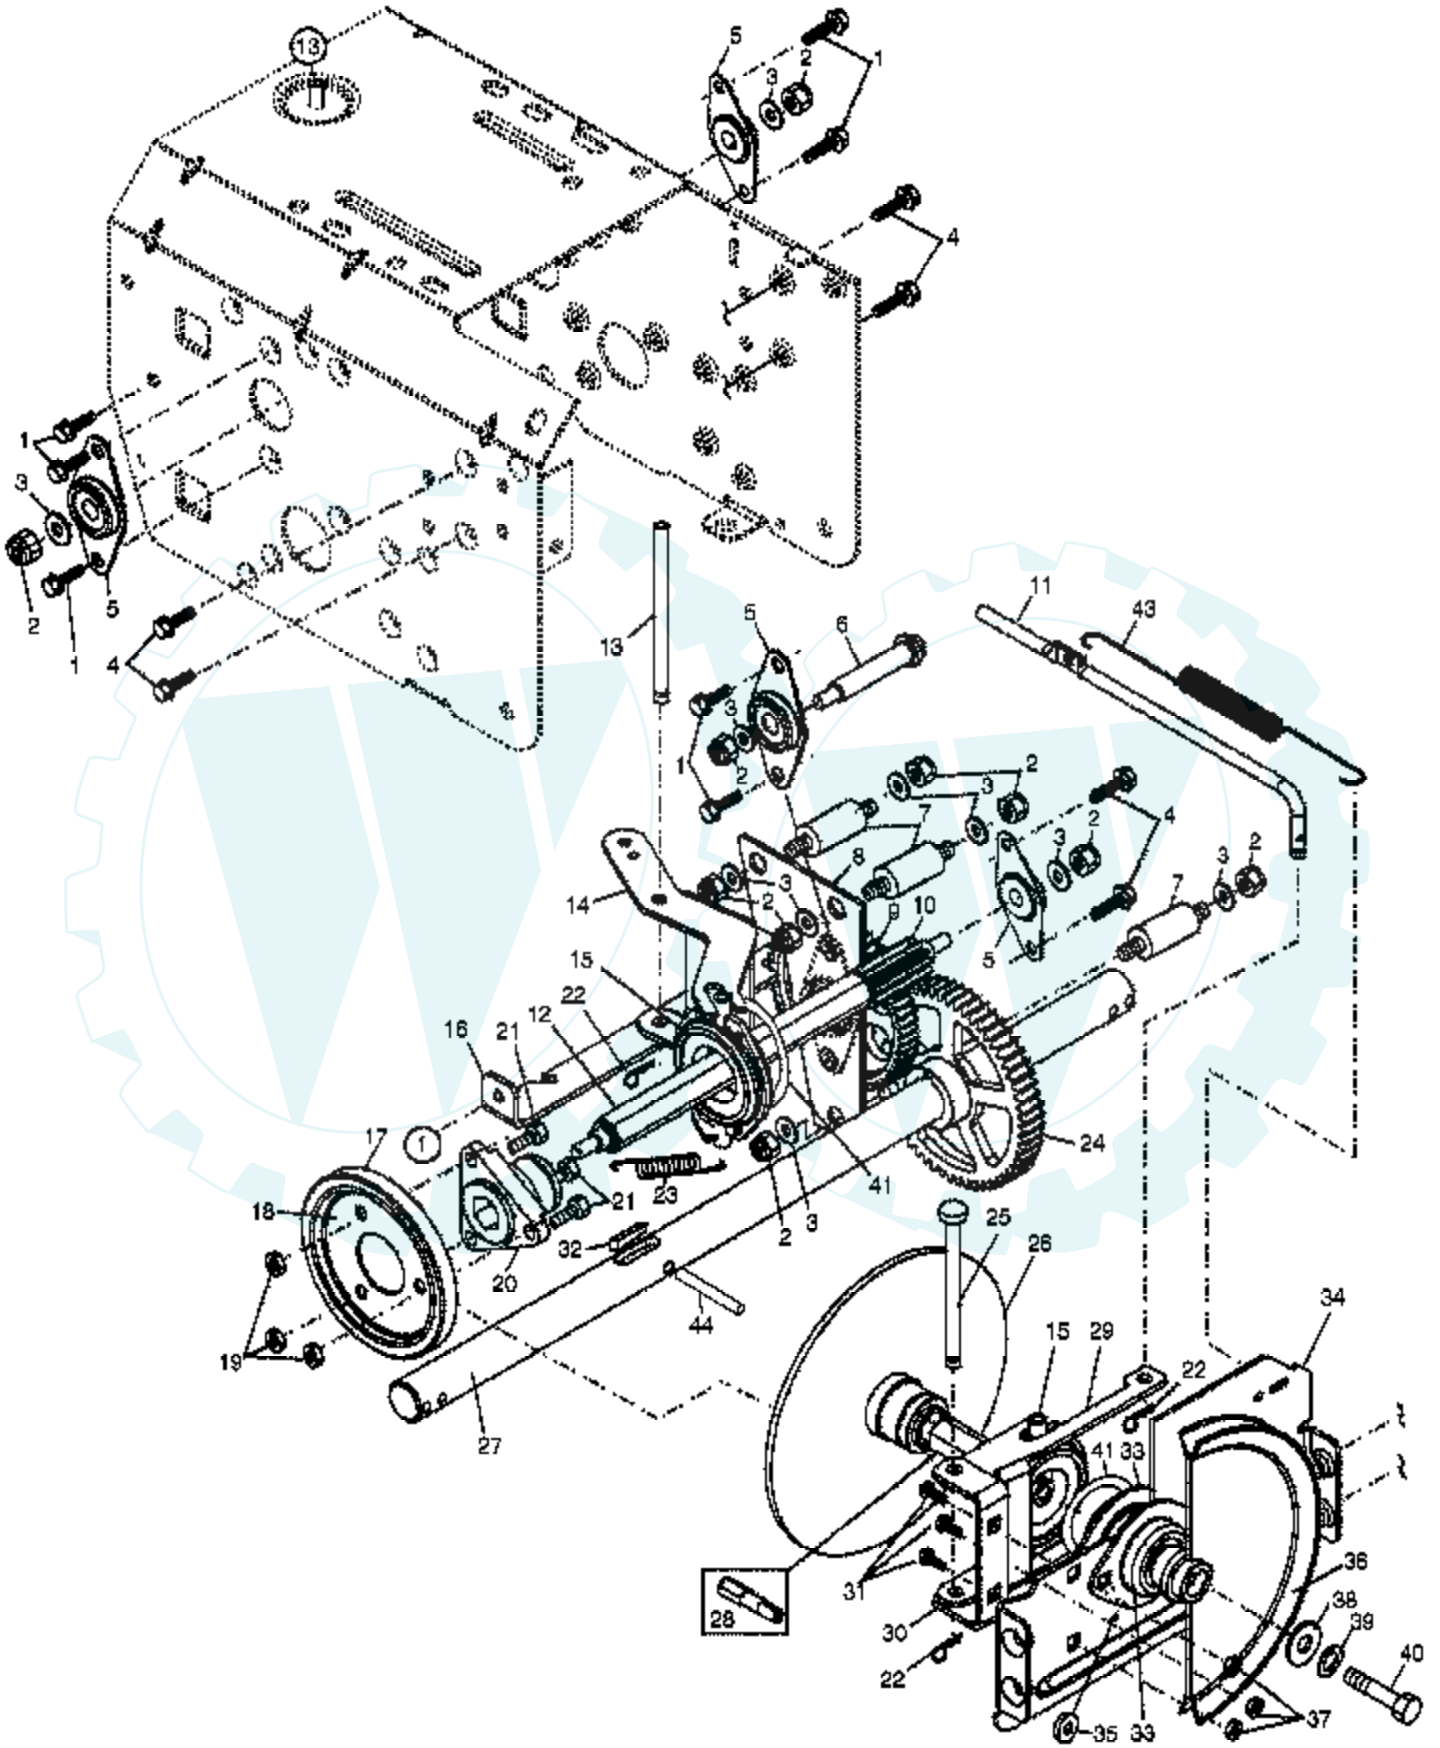

Ref #	Part Number	Qty	Description
1	146315		Screw, Hex Head 5/16-18 x 5/8
2	73800500		Nut, Lock 5/16-18
3	155415		Washer, Flat
4	17490508		Screw, Hex Head 5/16-18 x 1/2
5	180017		Bearing, Flange
6	180134		Shaft, Auxiliary
7	179270		Spacer, Plate
8	179269X479		Plate, Auxiliary
9	180082		Gear, Intermediate (12/58)
10	180065		Gear, Pinion
11	188714		Rod, Clutch
12	180066		Shaft, Long, Hex
13	178807		Pin, Pivot
14	178619X479		Lever, Shifter / Wheel
15	175344		Trunnion Bearing Assembly
16	186951X479		Bracket, Pivot, Shift
17	179831		Ring, Rubber Wheel
18	178616X479		Plate, Rubber Wheel
19	73930500		Nut, Lock 5/16-18
20	178613		Hub, Rubber Wheel
21	74760514		Screw, Hex Head 5/16-18 x 7/8
22	85179		Retainer, Hairpin
23	180135		Spring, Bias
24	180081		Gear, Axle (58 Teeth)
25	178695		Pin, Pivot Lever
26	175341		Plate Assembly, Drive
27	178621		Shaft, Axle
28	175340		Shaft, Short Hex
29	175350X479		Lever, Shifter Plate
30	175349X479		Bracket, Shifter Support
31	72270505		Bolt, Carriage 5/16-18 x 5/8
32	178879		Key, Square 1/4 x 1/4 x 7/8
33	175323		Bearing, Flange
34	175338X479		Plate, Drive Mounting
35	182504		Spacer, Bearing
36	175348		Pulley, Traction Drive
37	155377		Nut, Lock 5/16-18
38	19111507		Washer, Flat
39	10040500		Washer, Lock 5/16
40	74950512		Screw, Hex Head 5/16-18 x 3/4
41	12000012		Ring, Retaining
43	179095		Spring, Return
44	9465M1		Pin, Roll