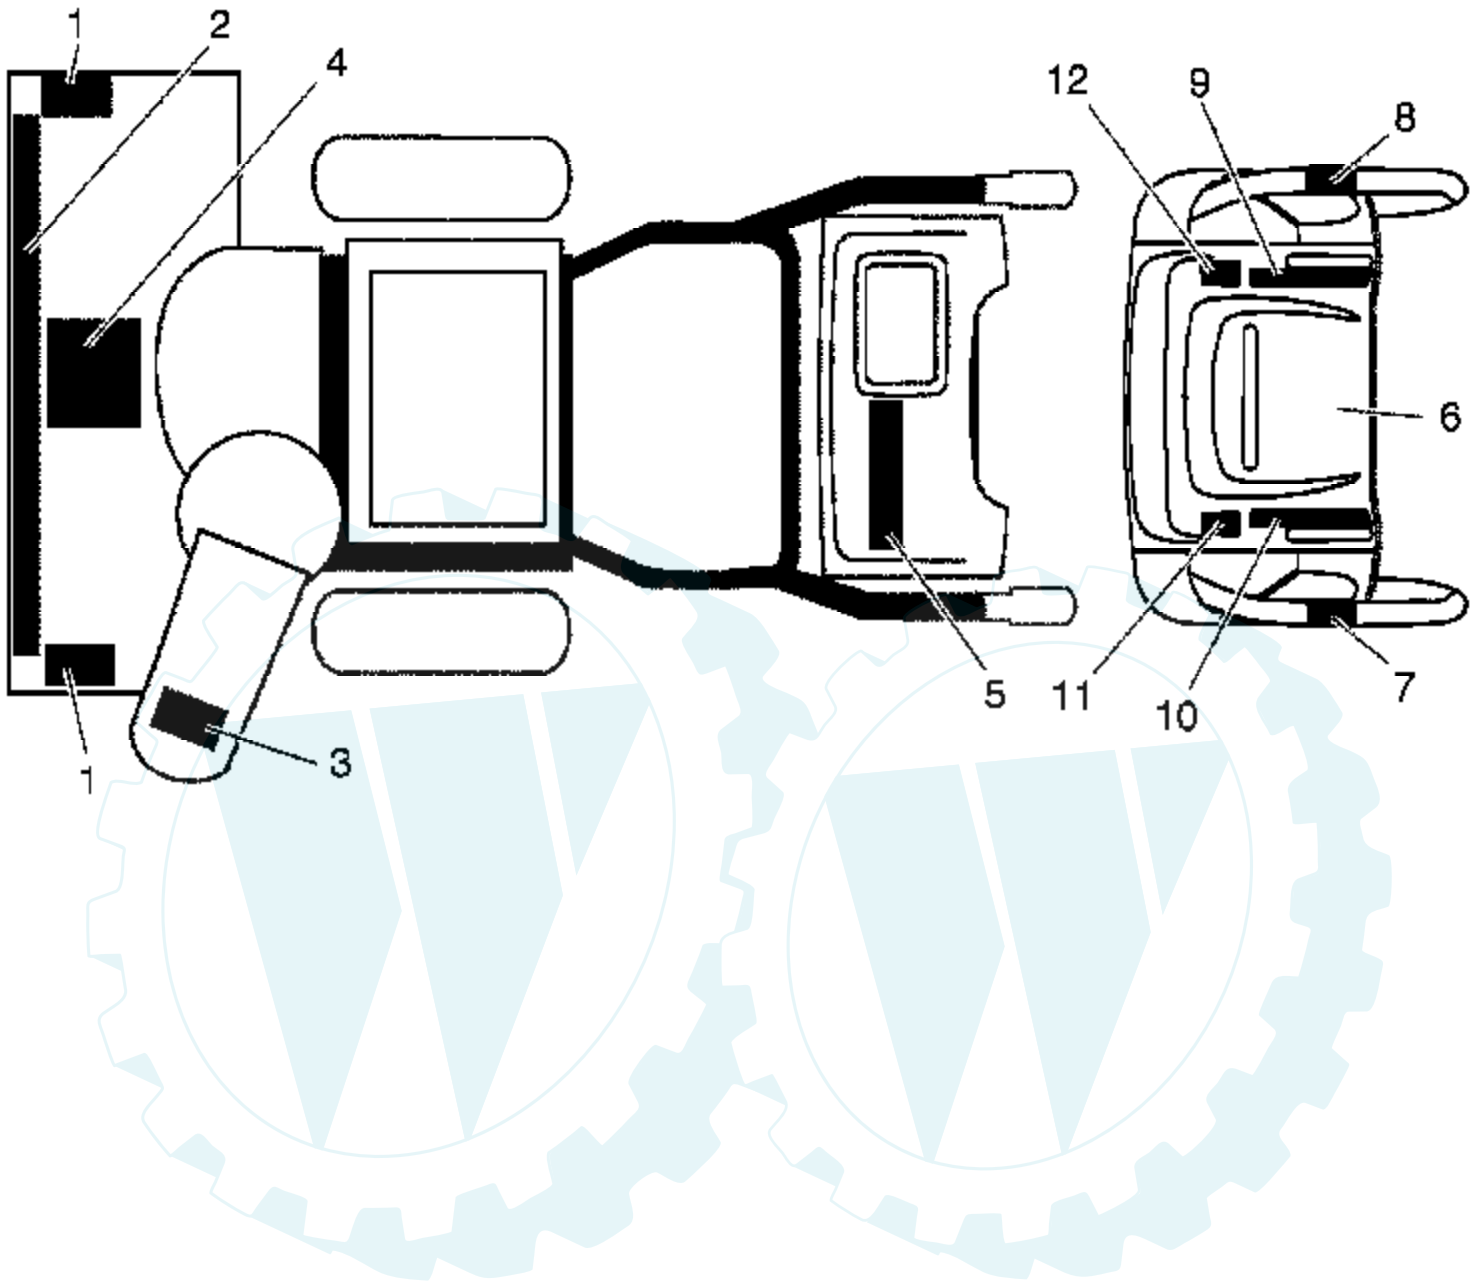

Ref #	Part Number	Qty	Description
1	181037		Decal, Danger
2	187867		Decal, Poulan Pro, 11HP/30" (large)
3	181035		Decal, Danger, Deflector
4	181042		Decal, Danger
5	187892		Decal, Poulan Pro, 11HP/30" (small)
6	181033		Decal, Instruction
7	155798		Decal, Traction Lever
8	155800		Decal, Auger Lever
9	181039		Decal, Speed Control
10	183730		Decal, Remote Deflector
11	183907		Decal, LH Trigger
12	183905		Decal, RH Trigger
	187883		Owner's Manual (English)
	187884		Owner's Manual (French)