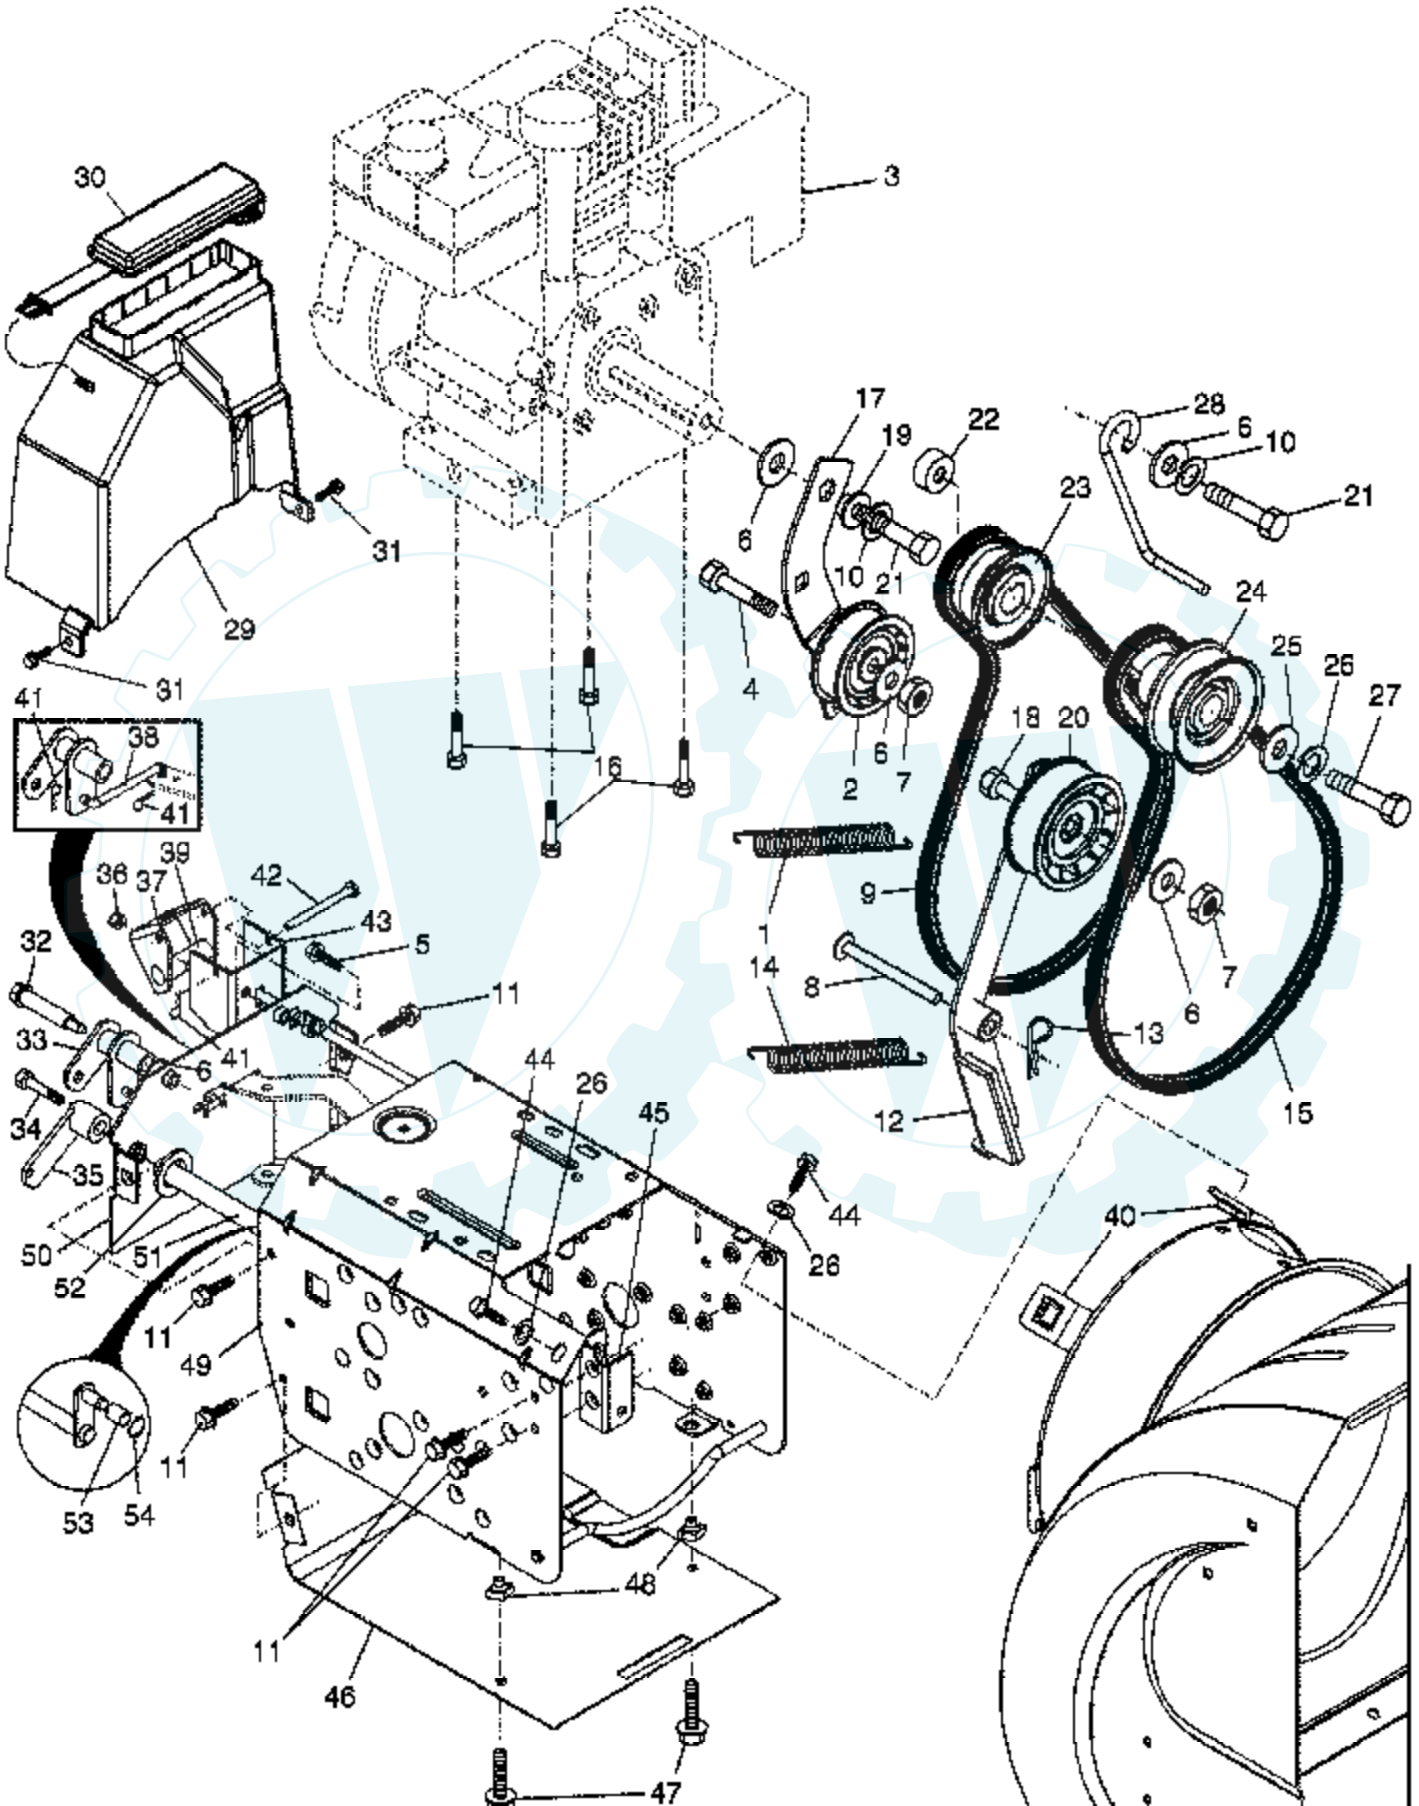

Ref #	Part Number	Qty	Description
1	182516X007		Bar, Weight
2	166785		Nut, Hex
3	72110510		Bolt, Carriage
4	181083		Pulley, Impeller
5	188910		Bearing Assembly, Flange
6	155377		Nut, Hex Flange 5/16-18
7	180355		Bolt, Flat Head, Carriage 5/16-18 x 5/8
8	72270505		Bolt, Carriage 5/16-18 x 5/8
9	178820		Nut, Cage 3/8-16
10	178827X428		Housing, Auger
11	178691X479		Bar, Scraper
12	178675X008		Bracket, Corner Discharge
13	175322		Base, Discharge Chute
14	19111507		Washer, Flat
15	10040500		Washer, Lock 5/16
16	74950512		Screw, Hex Head 5/16-18 x 3/4
18	179582		Screw, Hex Head 5/16 x 1
19	73800400		Nut, Hex Lock 1/4-20
20	73800500		Nut, Hex Lock 5/16-18
21	155415		Washer, Flat
22	178777X479		Skid Plate, RH
23	179246		Washer, Nylon, Friction
24	72270506		Bolt, Carriage 5/16-18 x 3/4
25	185600		Bolt, Shoulder
26	174658		Bearing, Auger
27	174697		Washer, Thrust, 1"
28	187494		Bolt, Shear
29	174762X479		Skid Plate, LH
30	178765X479		Auger Assembly, RH
31	178764X479		Auger Assembly, LH
32	174699		O-Ring
33	174700		Bushing, Flange 3/4
34	174681		Washer, Thrust 3/4
35	174684		Bearing, Thrust 3/4
36	174660		Shaft, Impeller
37	174683		Washer, Thrust 5/8
38	174686		Bushing, Flange 5/8
39	150078		Screw, Hex Head 5/16-18 x 3/4
40	86447		Plug, Case
41	174688		Housing, Gearbox, RH
42	174698		Seal, Oil
43	174701		Bushing, Flange, 1"
44	178879		Key, Square 1/4 x 1/4 x 7/8
45	174659		Gear, Worm
46	174657		Shaft, Auger
47	174687		Housing, Gearbox, LH
48	175321X479		Impeller Assembly
49	74780426		Screw, Hex Head 1/4-20 x 1-5/8
50	175311		Gasket, Gearbox
51	7836M		Pin, Roll 3/16 x 1-1/8
52	181160X479		Bar, Drift Cutter
53	155415		Washer, Flat
54	53847		Washer, Flat 1/4
55	188243		Kit, Shear (Contains 6 each of Key Numbers 19 and 28)