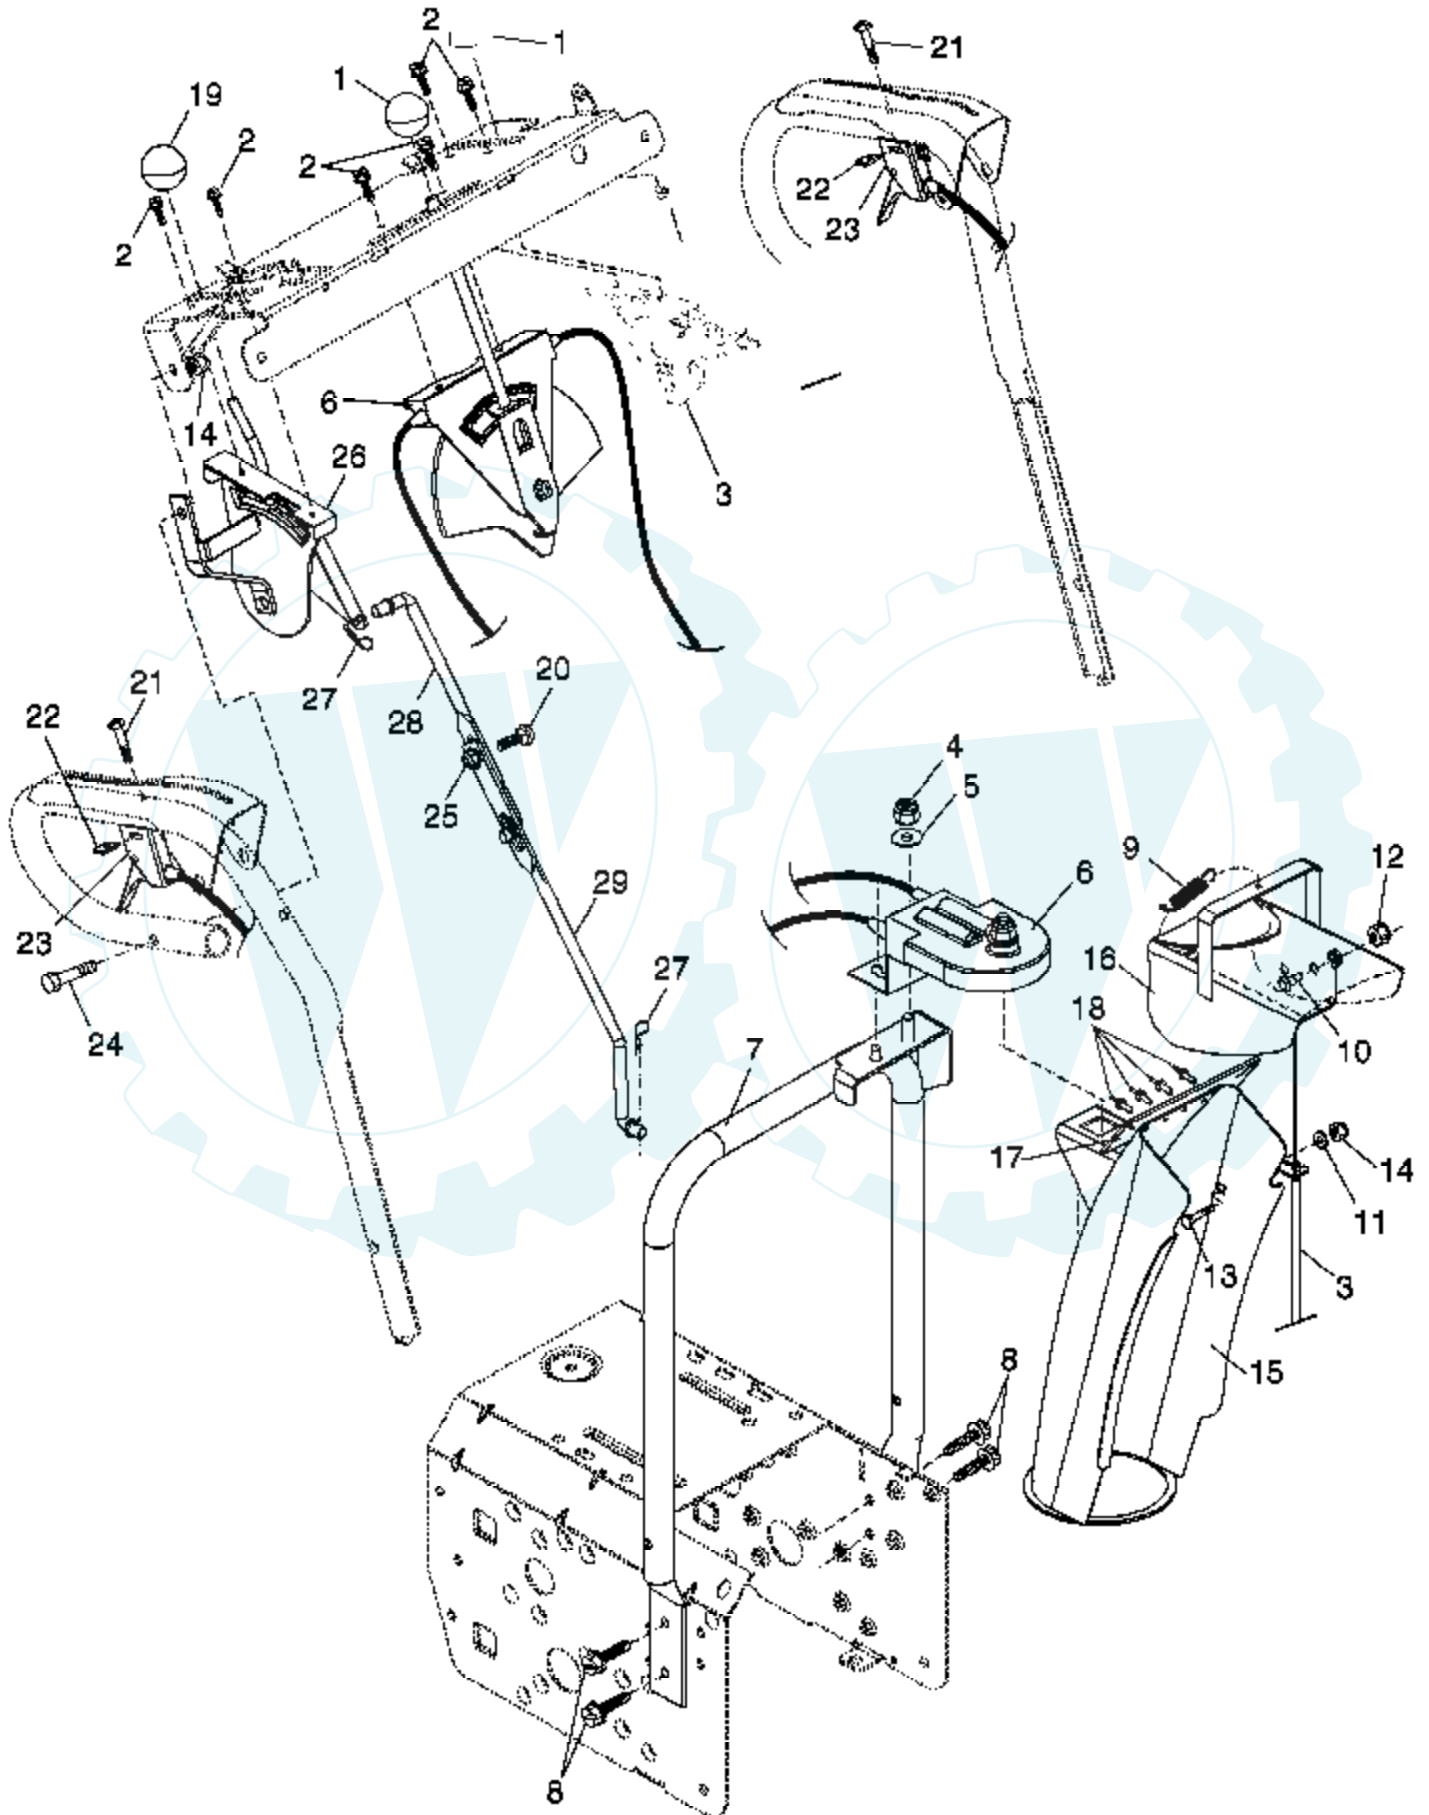

Ref #	Part Number	Qty	Description
1	183334		Knob, Lever
2	17501010		Screw #10-24 x 5/8
3	178674		Control Assembly, Deflector
4	73800600		Nut, Lock 3/8-16
5	19131316		Washer, Flat 3/8
6	178659		Control Assembly, Chute Rotater
7	178638X479		Support, Pivot
8	150078		Screw, Hex Head 5/16-18 x 3/4
9	183525		Spring, Deflector
10	179829		Bolt, Shoulder
11	155415		Washer, Flat
12	73800400		Nut, Lock 1/4-20
13	72250505		Bolt, Carriage 5/16-18
14	73800500		Nut, Lock 5/16-18
15	178628X428		Chute Assembly
16	178633X428		Deflector Assembly
17	179145		Seal, Deflector
18	128415		Rivet, Blind
19	183333		Knob, Speed Control Lever
20	72270506		Bolt, Carriage 5/16-18 x 3/4
21	74041024		Screw #10-24 x 1-1/2
22	183292		Nut, Weld #10-24
23	179156		Control Assembly, Power Steering
24	74780528		Screw, Hex Head 5/16-18 x 1-3/4
25	155377		Nut, Lock 5/16-18
26	179257		Lever Assembly, Speed Control
27	169675		Retainer, Hairpin
28	180445		Rod, Upper, Speed Control
29	179249		Rod, Lower, Speed Control