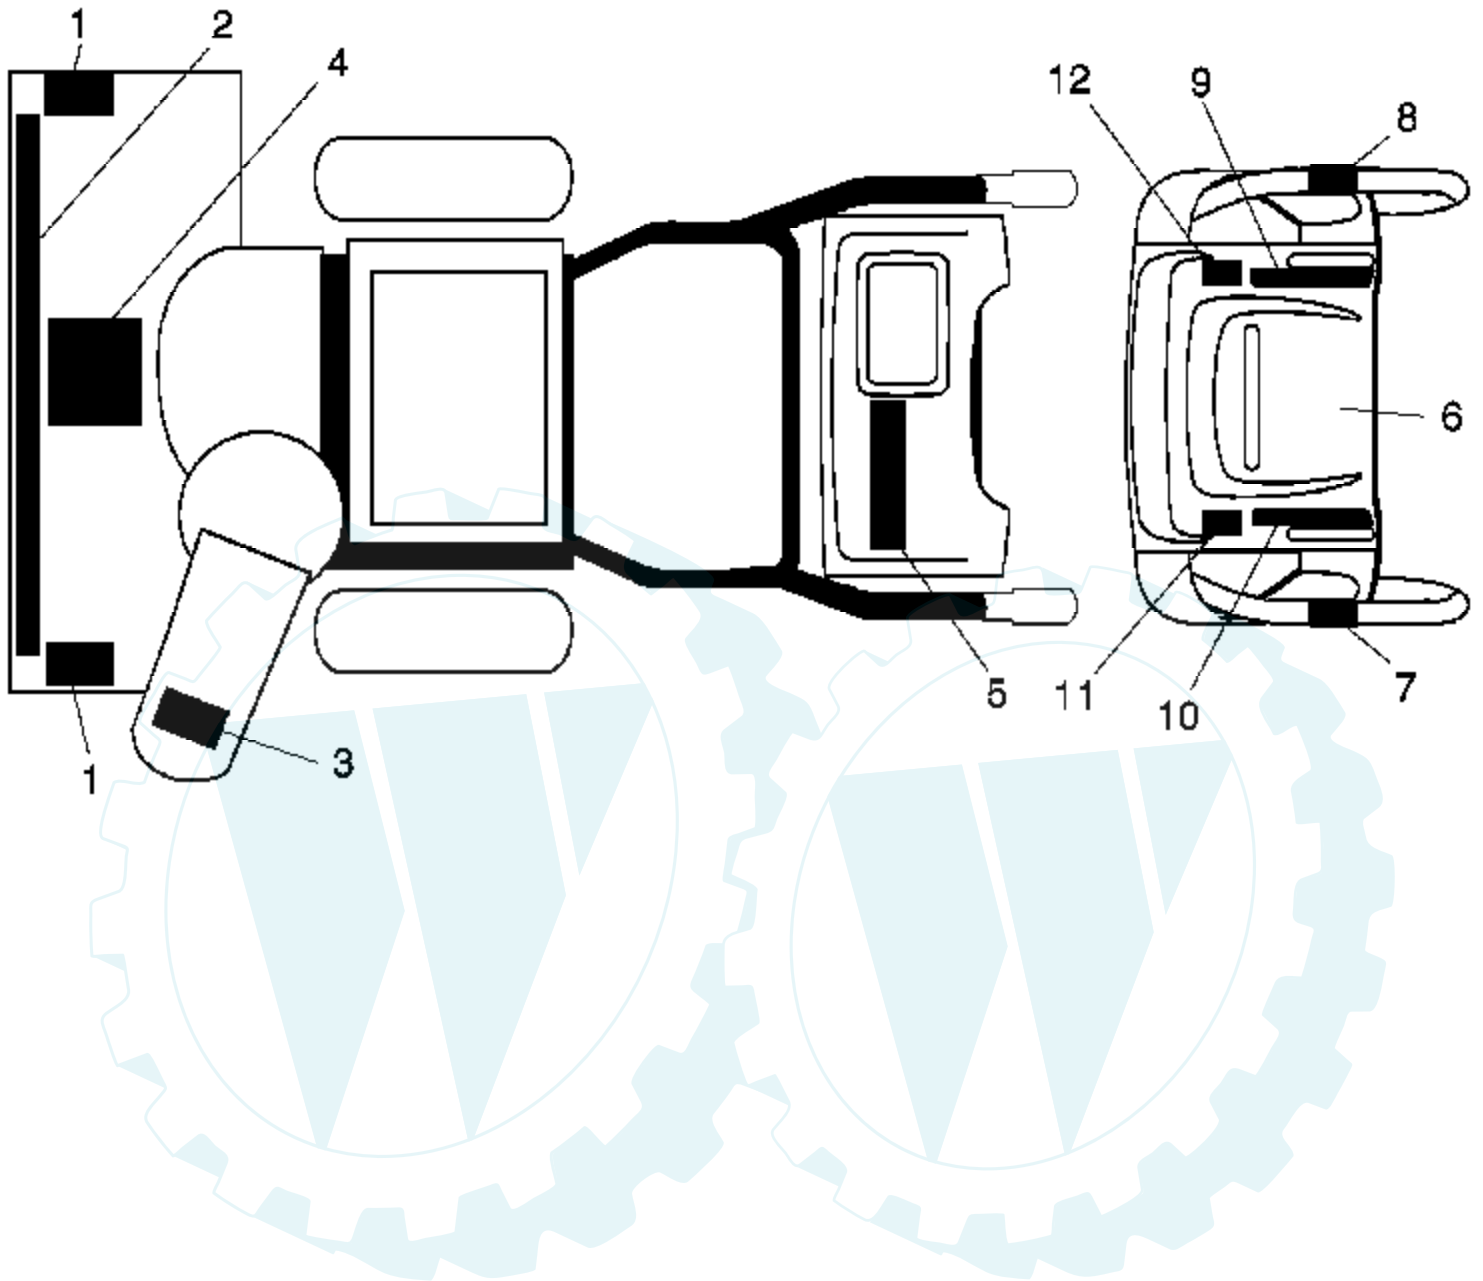

Ref #	Part Number	Qty	Description
1	183334		Knob, Lever
2	17501010		Screw #10-24 x 5/8
3	178674		Control Assembly, Deflector
4	73800600		Nut, Lock 3/8-16
5	19131316		Washer, Flat 3/8
6	178659		Control Assembly, Chute Rotater
7	178638X479		Support, Pivot
8	150078		Screw, Hex Head 5/16-18 x 3/4
9	183525		Spring, Deflector
10	179829		Bolt, Shoulder
11	155415		Washer, Flat
12	73800400		Nut, Lock 1/4-20
13	72250505		Bolt, Carriage 5/16-18
14	73800500		Nut, Lock 5/16-18
15	178628X428		Chute Assembly
16	178633X428		Deflector Assembly
17	179145		Seal, Deflector
18	128415		Rivet, Blind
19	183333		Knob, Speed Control Lever
20	72270506		Bolt, Carriage 5/16-18 x 3/4
21	74041024		Screw #10-24 x 1-1/2
22	183292		Nut, Weld #10-24
23	179156		Control Assembly, Power Steering
24	74780528		Screw, Hex Head 5/16-18 x 1-3/4
25	155377		Nut, Lock 5/16-18
26	179257		Lever Assembly, Speed Control
27	169675		Retainer, Hairpin
28	180445		Rod, Upper, Speed Control
29	179249		Rod, Lower, Speed Control