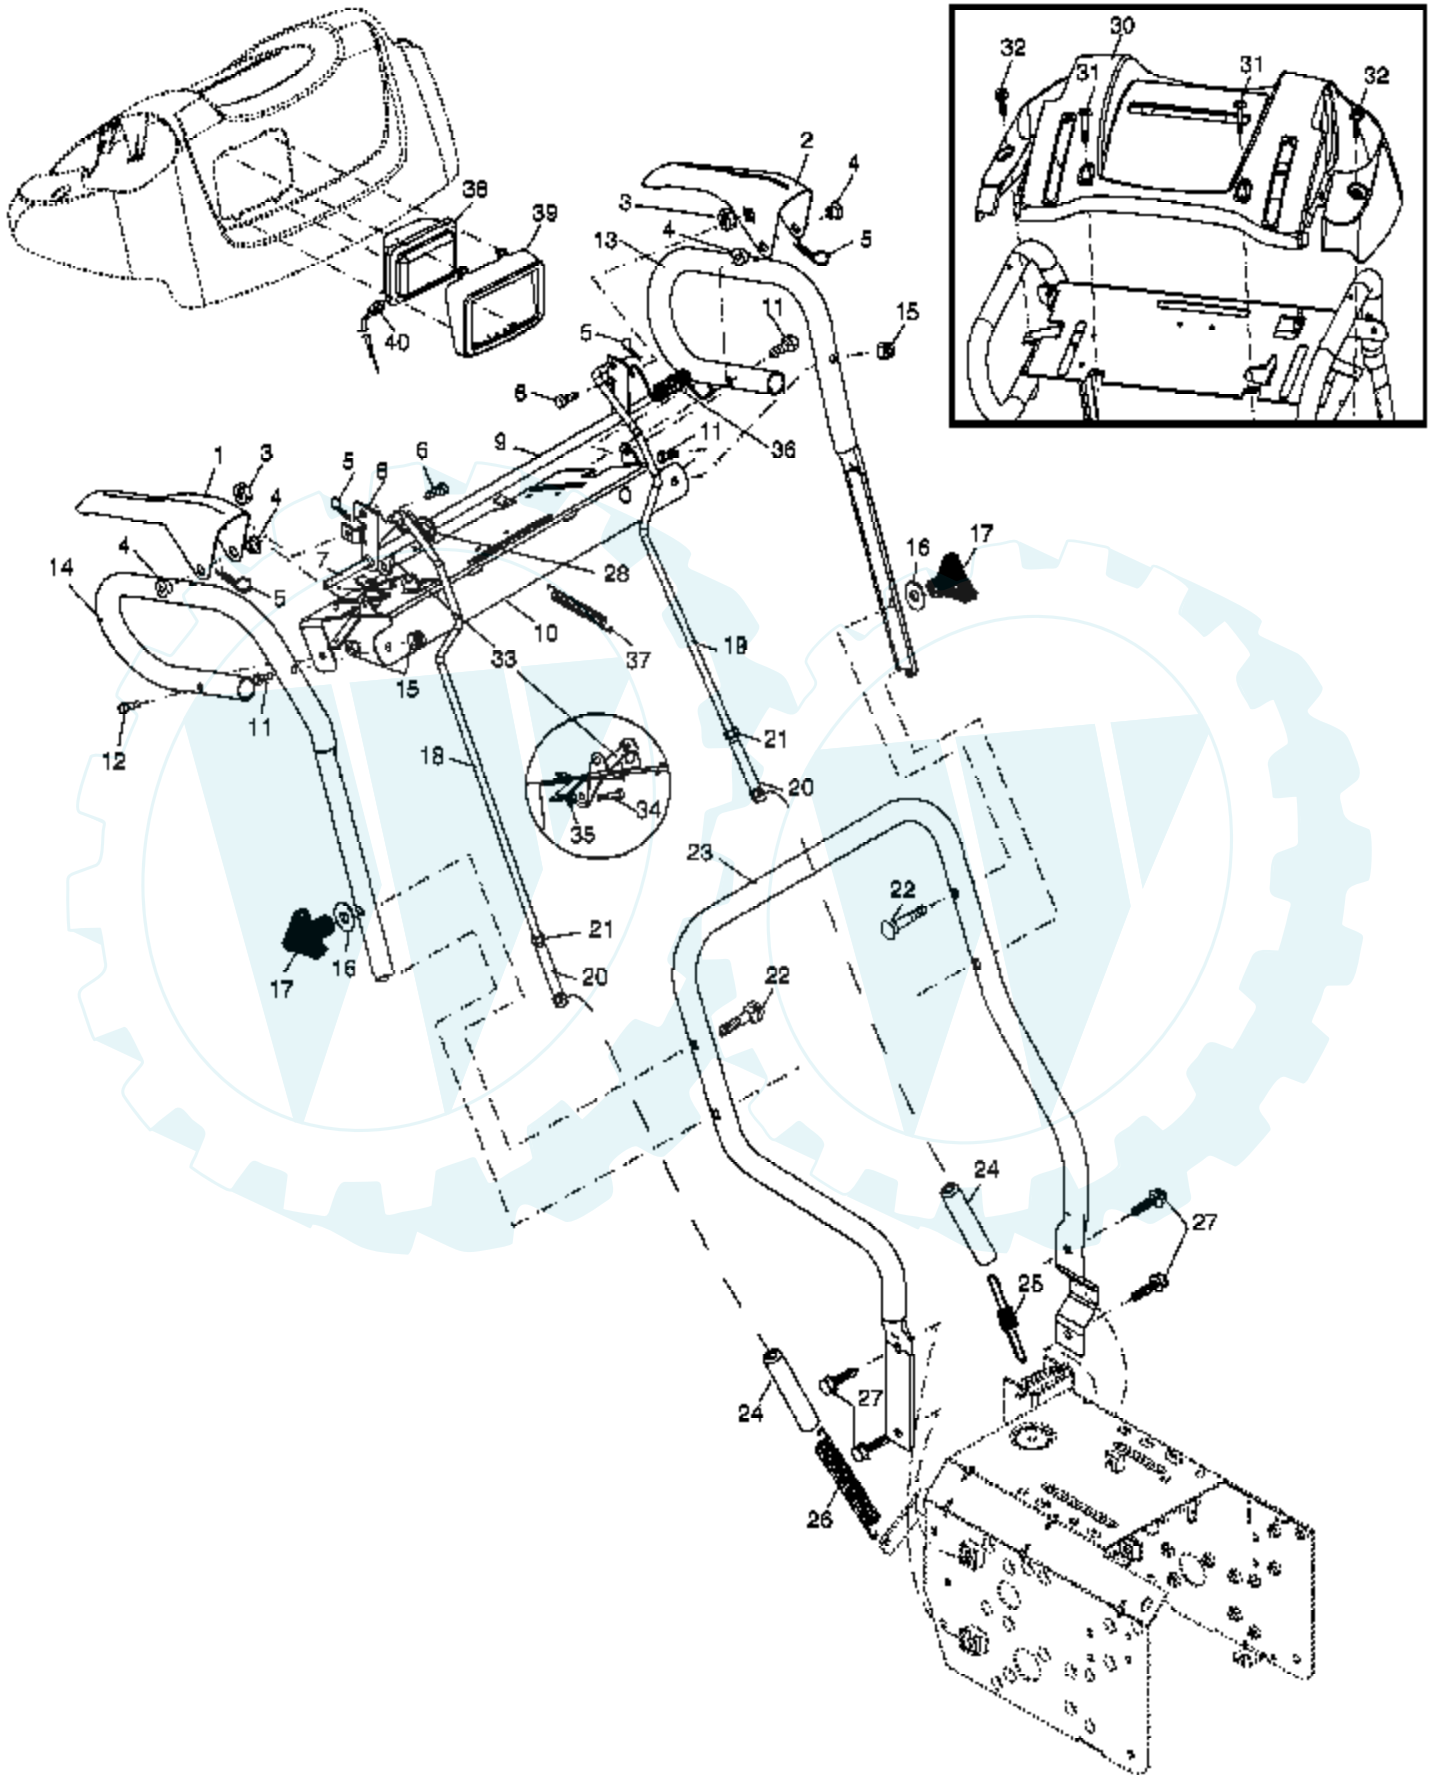

Ref #	Part Number	Qty	Description
1	178875X479		Lever, Auger Control, RH
2	178648X479		Lever, Traction Drive Control, LH
3	179439		Nut, Cage 1/4-20
4	178888		Bushing, Flange
5	169675		Retainer, Hairpin
6	180402		Screw, Hex Head 1/4-20 x 3/4
7	178652		Rod, Interlock
8	184003		Tube Assembly, Interlock, RH
9	178651		Tube Assembly, Interlock, LH
10	178645X479		Panel, Control
11	74780524		Screw, Hex Head 5/16-18 x 1-1/2
12	74780528		Screw, Hex Head 5/16-18 x 1-3/4
13	178646X479		Handle Tube, LH
14	178696X479		Handle Tube, RH
15	73800500		Nut, Lock 5/16-18
16	19131316		Washer, Flat 3/8
17	178899		Knob, Handle
18	179093		Rod, Auger Control
19	179098		Rod, Traction Control
20	180428		End, Control Rod
21	73350500		Nut, Hex, Jam 5/16-18
22	72120618		Bolt, Carriage 3/8-16 x 2-1/4
23	178825X479		Handle Tube, Lower
24	180447		Sleeve, Spring
25	180926		Spring, Traction Drive
26	178669		Spring, Auger Control
27	71210616		Screw, Hex Head 3/8-16 x 1
28	180494		Clip, Panel
30	182906		Console, Panel
31	175262		Screw, Hex Head, Tapping #10-24 x 1-1/4
32	750634		Screw, Hex Head, Tapping #10-24 x 1/2
33	175339X008		Latch, Interlock
34	183518		Bolt, Shoulder
35	68038		Nut, Lock 1/4-20
36	178831		Spring, Torsion
37	178658		Spring, Interlock
38	178666		Headlight, Halogen
39	178668		Bezel, Headlight
40	180964		Harness, Headlight (Halogen)