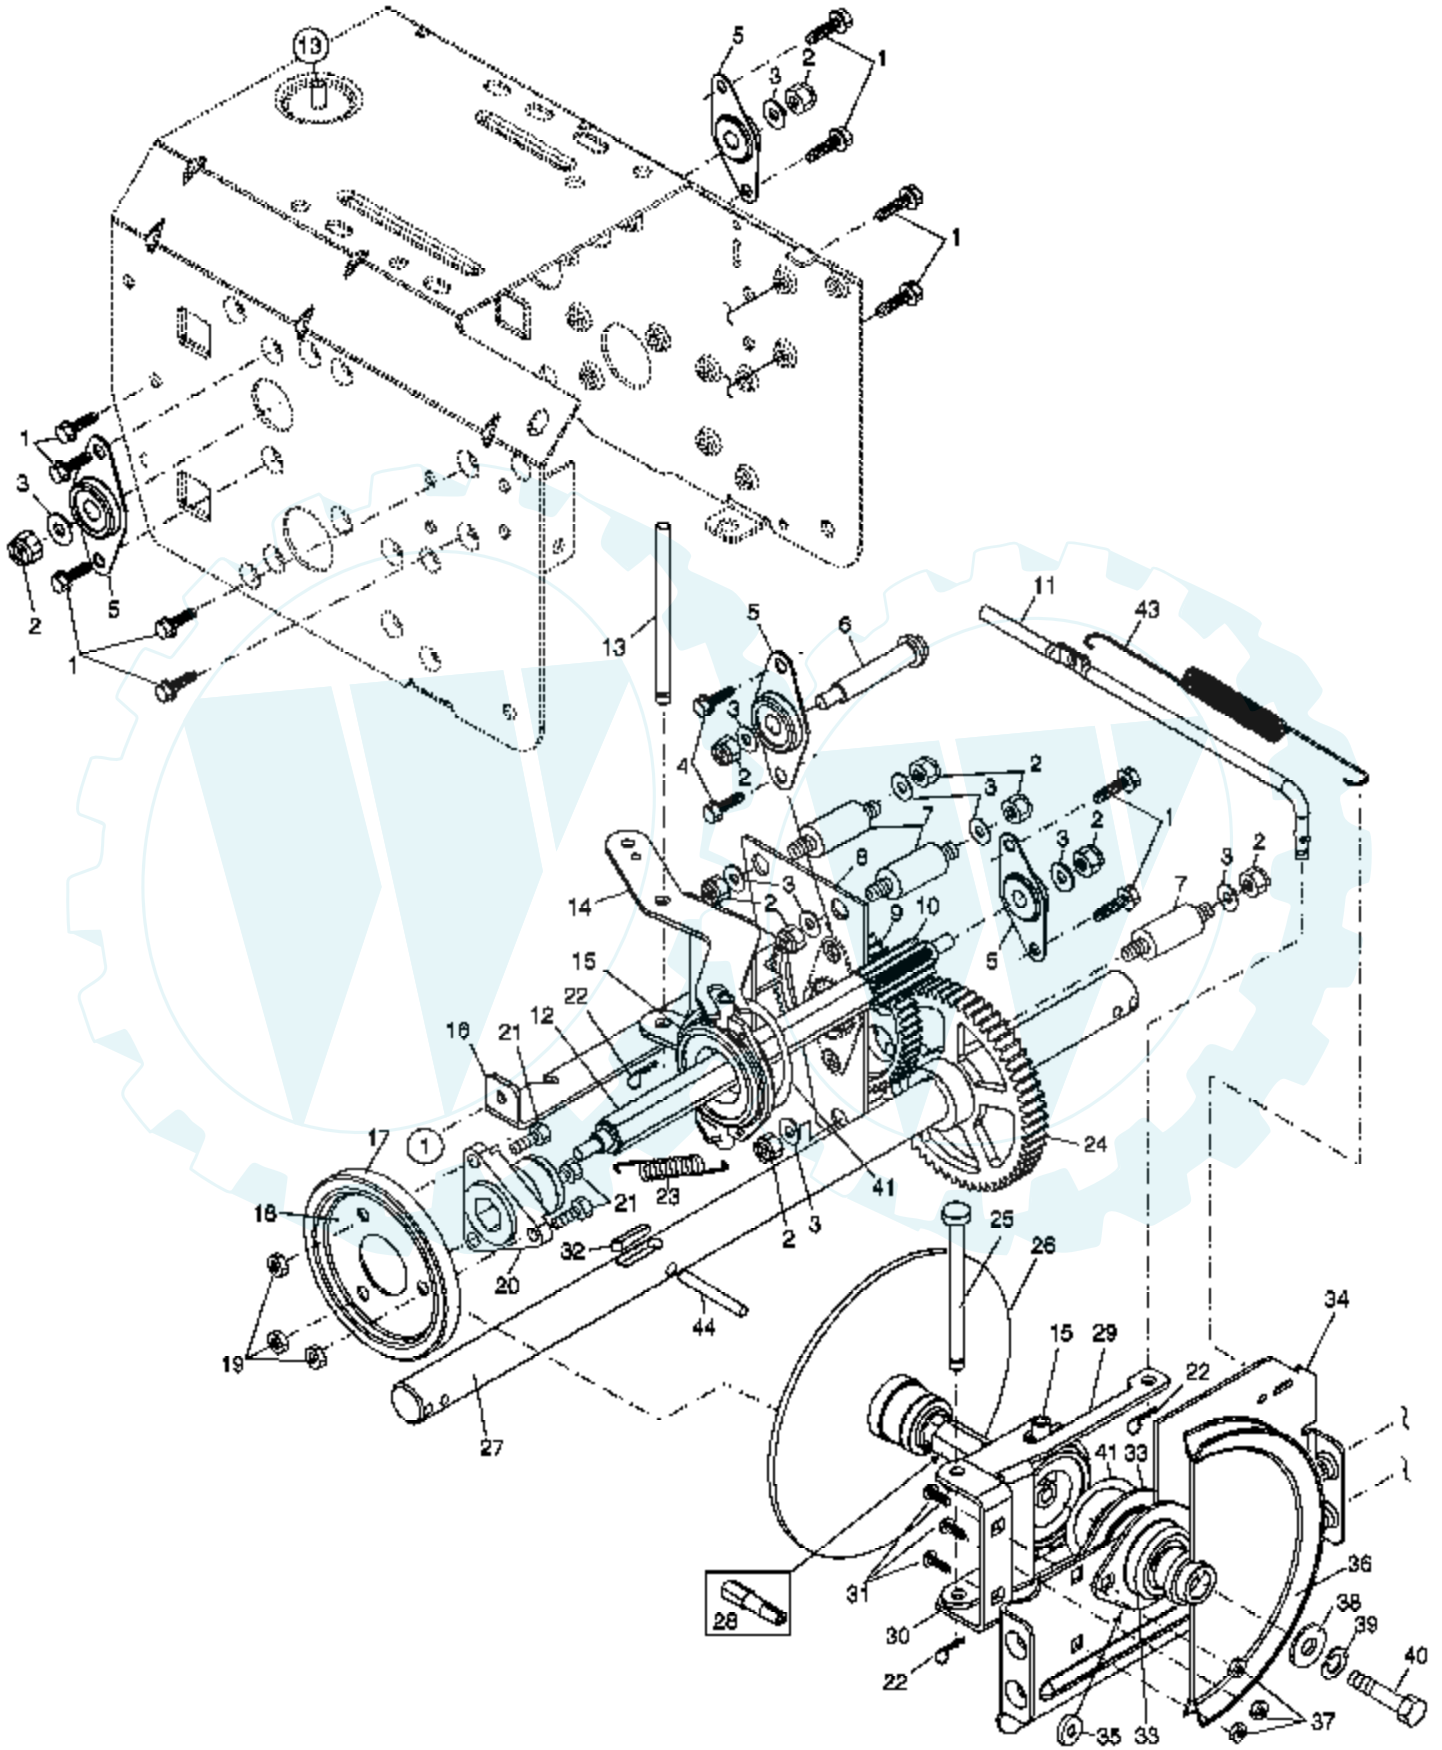

Ref #	Part Number	Qty	Description
1	146315		Screw, Hex Head 5/16-18 x 3/4
2	73800500		Nut, Lock 5/16-18
3	155415		Washer, Flat
4	17490508		Screw, Hex Head 5/16-18 x 1/2
5	180017		Bearing, Flange
6	180134		Shaft, Auxiliary
7	179270		Spacer, Plate
8	179269X479		Plate, Auxiliary
9	180082		Gear, Intermediate (12/58)
10	180065		Gear, Pinion
11	178812		Rod, Clutch
12	180066		Shaft, Long, Hex
13	178807		Pin, Pivot
14	178619X479		Lever, Shifter / Wheel
15	175344		Trunnion Bearing Assembly
16	178805X479		Bracket, Pivot, Shift
17	179831		Ring, Rubber Wheel
18	178616X479		Plate, Rubber Wheel
19	73930500		Nut, Lock 5/16-18
20	178613		Hub, Rubber Wheel
21	74760514		Screw, Hex Head 5/16-18 x 7/8
22	85179		Retainer, Hairpin
23	180135		Spring, Bias
24	180081		Gear, Axle (58 Teeth)
25	178695		Pin, Pivot Lever
26	175341		Plate Assembly, Drive
27	178621		Shaft, Axle
28	175340		Shaft, Short Hex
29	175350X479		Lever, Shifter Plate
30	175349X479		Bracket, Shifter Support
31	72270505		Bolt, Carriage 5/16-18 x 5/8
32	178879		Key, Square 1/4 x 1/4 x 7/8
33	175323		Bearing, Flange
34	175338X479		Plate, Drive Mounting
35	182504		Spacer, Bearing
36	175348		Pulley, Traction Drive
37	155377		Nut, Lock 5/16-18
38	59289		Washer, Flat
39	10040500		Washer, Lock 5/16
40	74950512		Screw, Hex Head 5/16-18 x 3/4
41	12000012		Ring, Retaining
43	179095		Spring, Return
44	9465M		Pin, Roll