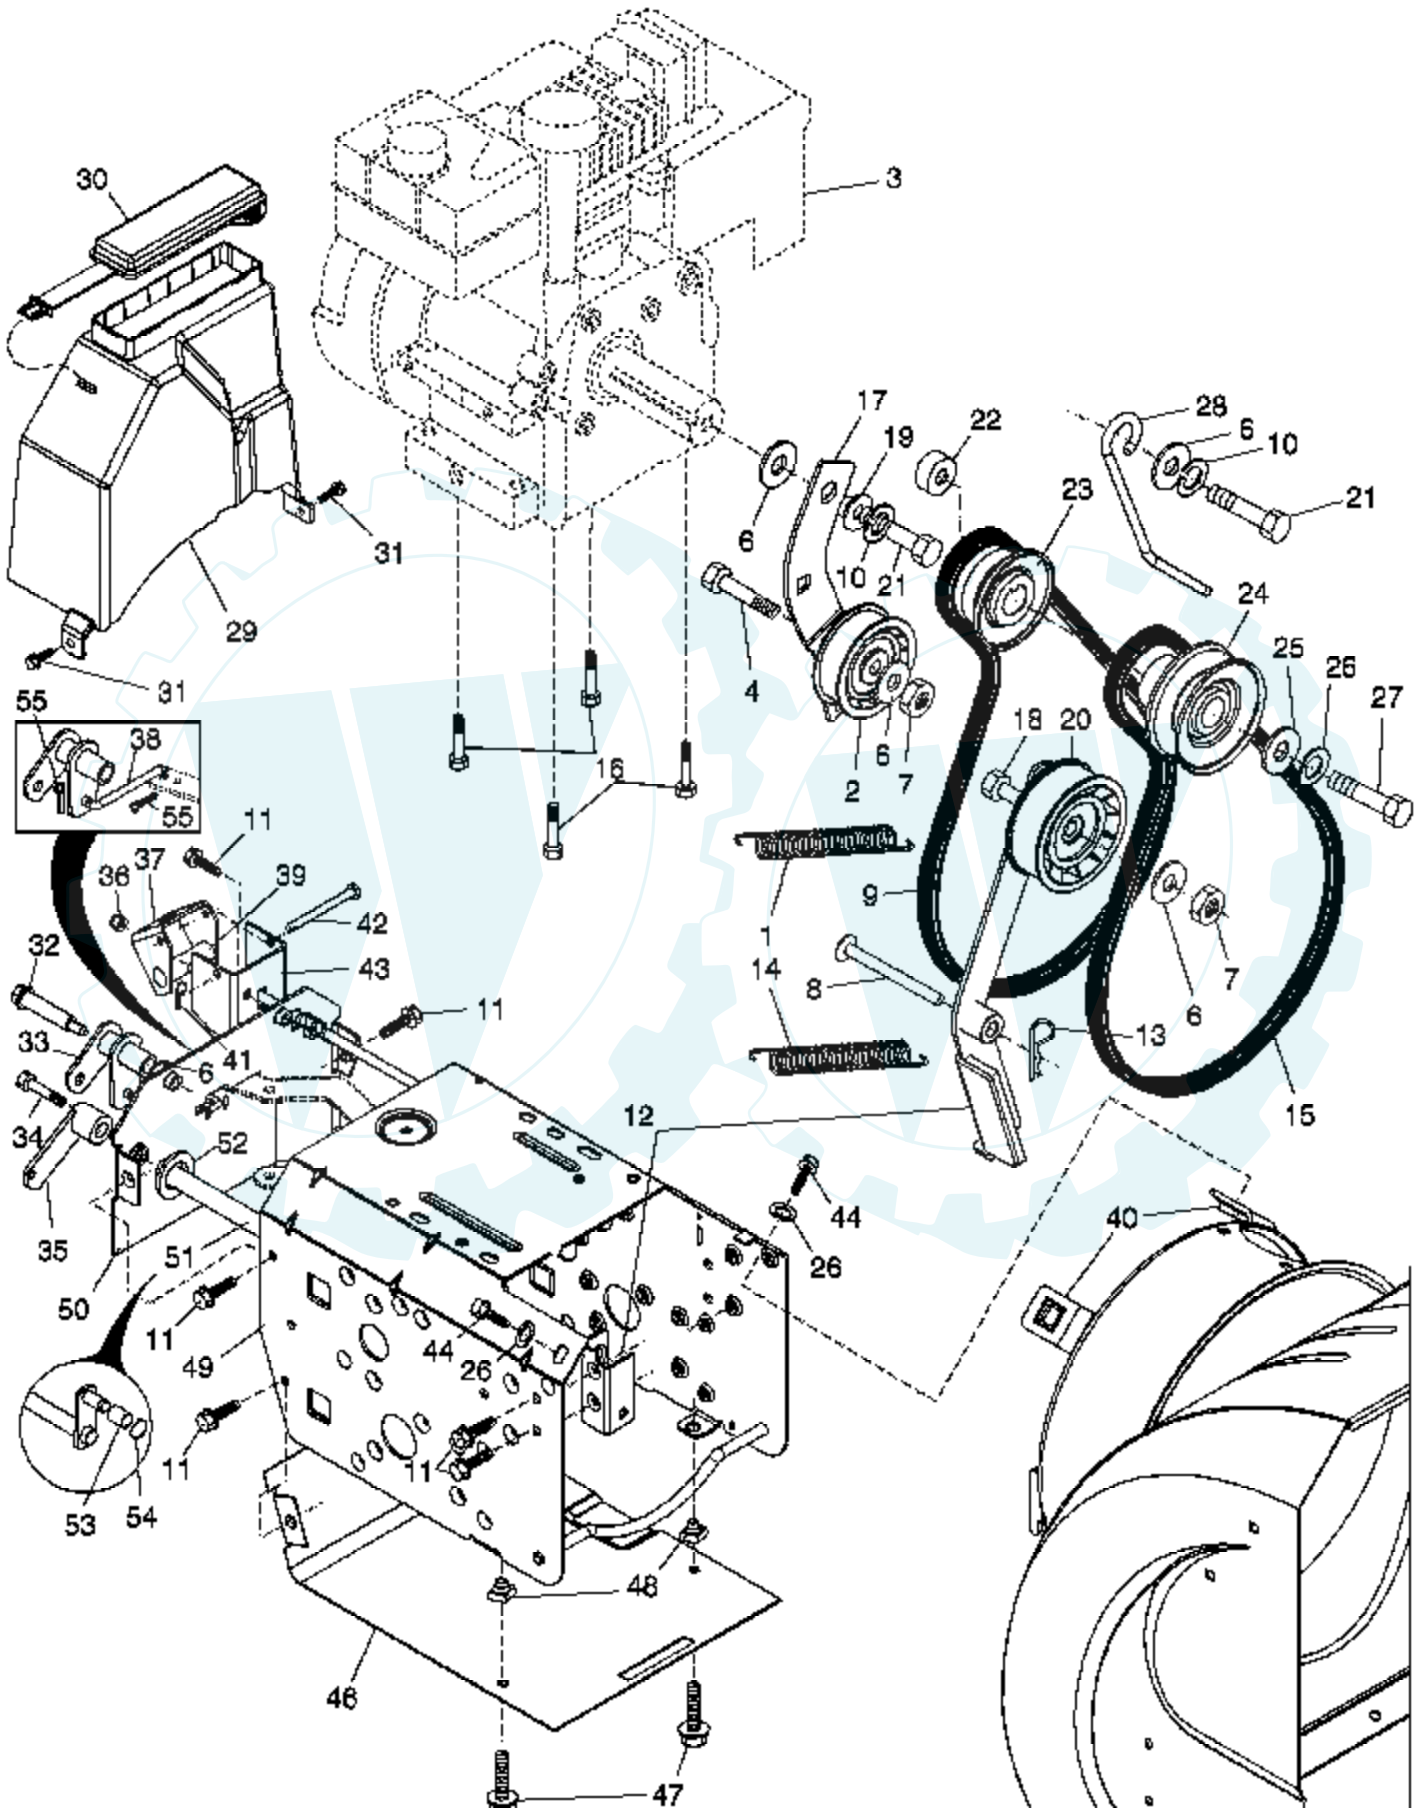

Ref #	Part Number	Qty	Description
1	181044		Spring, Traction Idler
2	180522		Pulley, Idler (2-1/4)
3			Engine, Tecumseh, Model Number OHSK110 (Order parts from Engine manufacturer)
4	74780520		Screw, Hex Head 5/16-18 x 1-1/4
6	59289		Washer, Flat
7	73930500		Nut, Jam, Lock 5/16-18
8	175330		Pin, Idler Pivot
9	179092		V-Belt, Traction Drive
10	10040500		Washer, Lock 5/16
11	150078		Screw, Hex Head 5/16-18 x 3/4
12	184789		Impeller Idler Arm & Bracket Assembly (Includes Key numbers 8 and 13)
13	85179		Retainer, Hairpin
14	178828		Spring, Brake
15	183533		V-Belt, Impeller Drive
16	150406		Screw, Hex Head 3/8-16 x 1-1/4
17	179354X008		Arm, Idler
18	74780524		Screw, Hex Head 5/16-18 x 1-1/2
19	175331		Bushing, Idler Pivot
20	180523		Pulley, Idler (2-3/4)
21	74610516		Screw, Hex Head 5/16-18 x 1
22	179371		Spacer, Engine Pulley
23	180478		Pulley, Engine, Traction Drive
24	179157		Pulley, Engine, Impeller Drive
25	62735		Washer, Flat 3/8
26	10040600		Washer, Lock 3/8
27	851084		Screw, Hex Head 3/8-24 x 1-3/8
28	155452		Guide, Belt
29	180465		Cover, Belt
30	178830		Cover, Toolbox
31	17490408		Screw, Hex Head 1/4-20 x 1/2
32	179256		Bolt, Shoulder 5/16-18
33	179250		Bellcrank Shifter
34	180401		Screw, Hex Head 1/4-28 x 3/4
35	179240		Arm, Auger Control
36	73800500		Nut, Lock 5/16-18
37	178833X479		Bellcrank Assembly
38	179251		Link, Speed Control
39	179064		Trunnion, Pivot Bracket
40	178890		Nut, Cage 3/8-16
41	76020208		Pin, Cotter 1/16 x 1/2
42	179065		Pin, Pivot Bracket
43	179063X479		Bracket, Bellcrank
44	74780624		Screw, Hex Head 3/8-16 x 1-1/2
46	178624X479		Pan, Frame Bottom
47	71020512		Screw, Hex Head 5/16-18 x 3/4
48	181156		Nut, Speed 5/16-18
49	183852X428		Frame Assembly
50	178693X428		Plate, Frame End
51	179068X008		Shaft, Auger Control
52	57079		Washer, Hardened
53	179062		Roller
54	12000010		Ring, Retaining
55	700279		Clip, Retainer