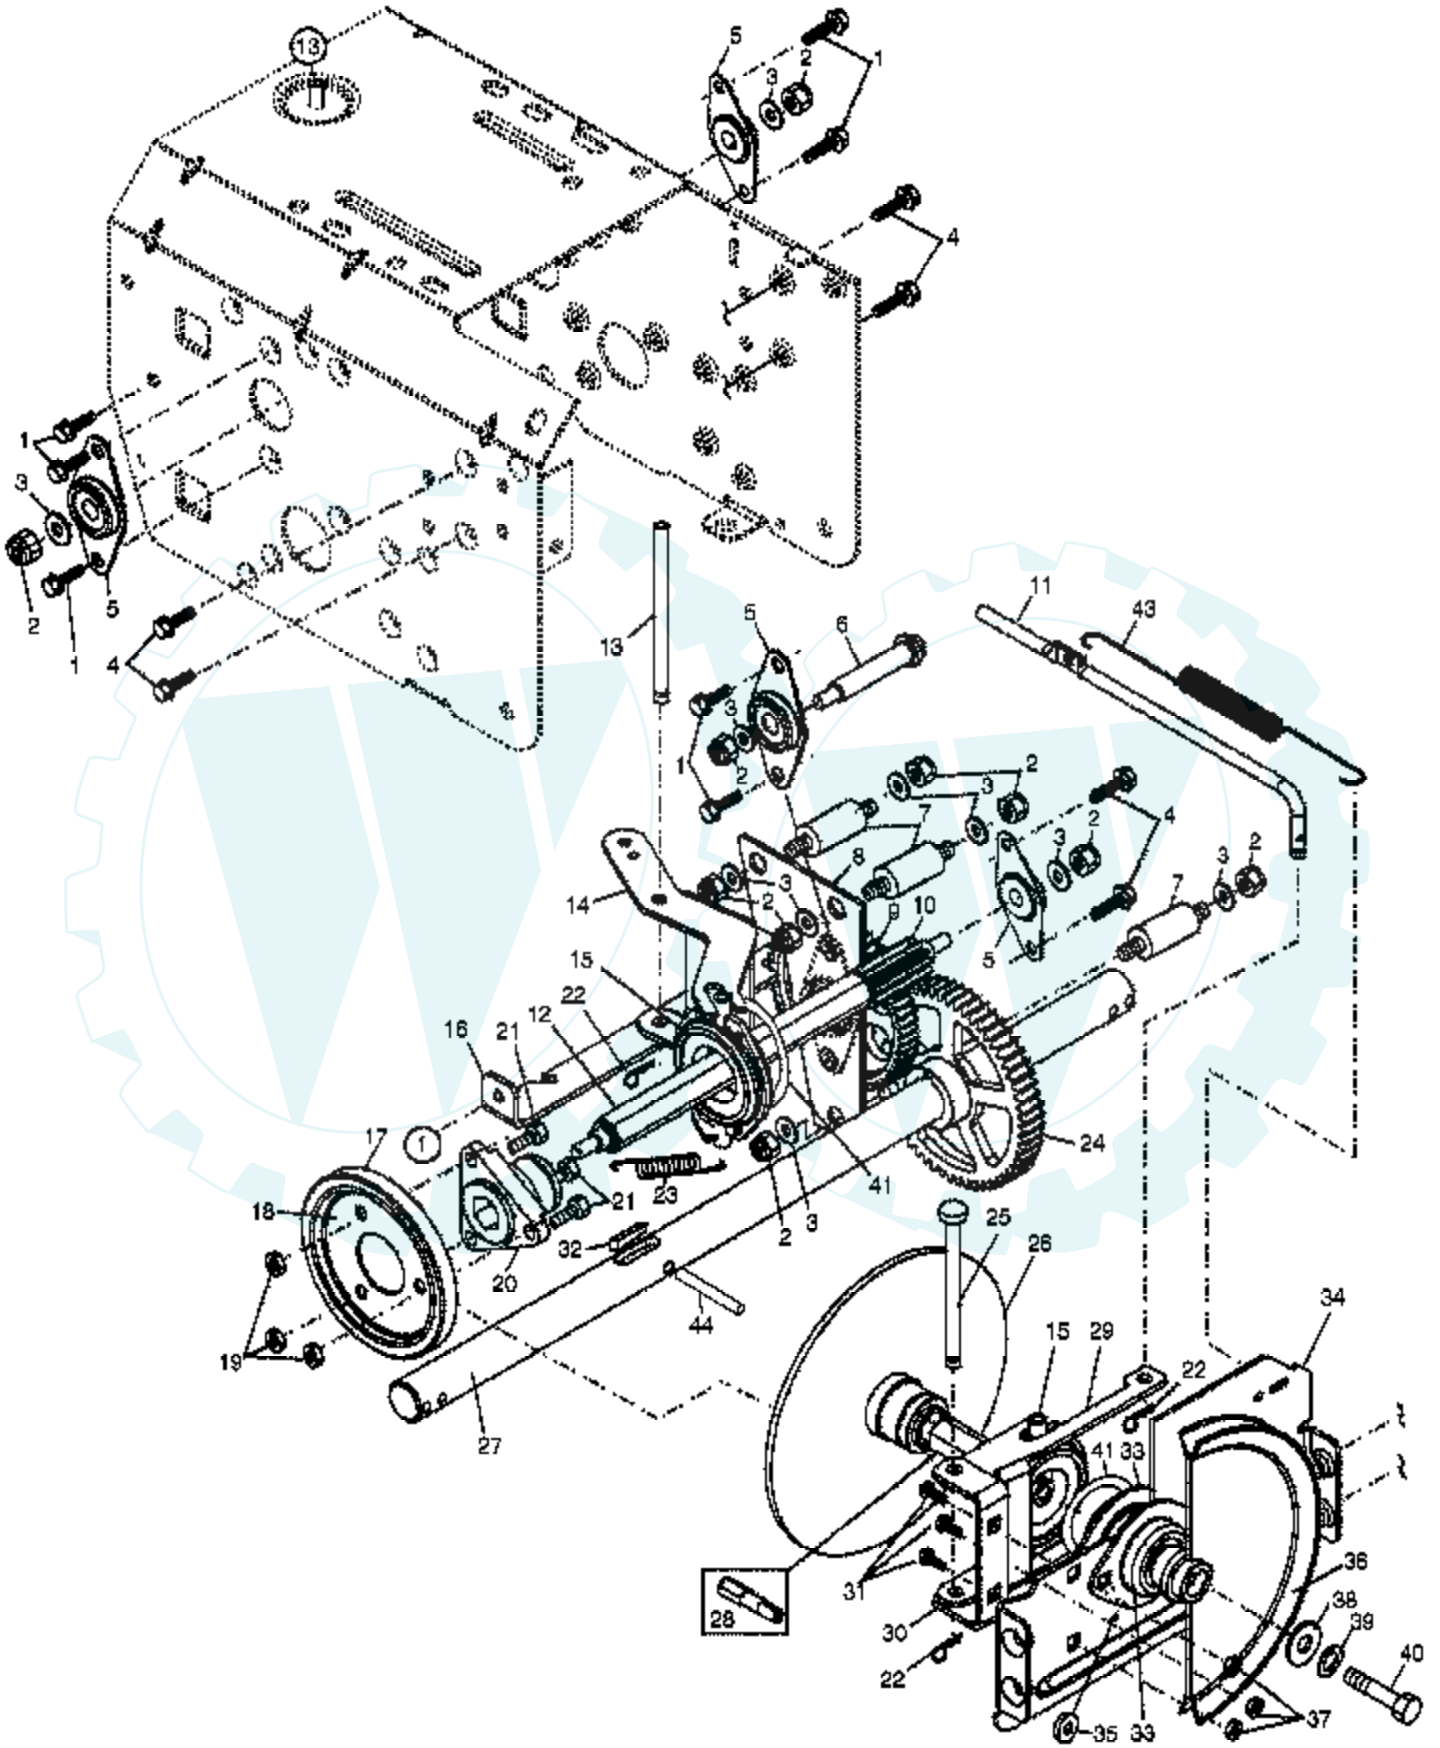

Ref #	Part Number	Qty	Description
1	146315		Screw, Hex Head 5/16-18 x 5/8
2	73800500		Nut, Lock 5/16-18
3	155415		Washer, Flat
4	17490508		Screw, Hex Head 5/16-18 x 1/2
5	180017		Bearing, Flange
6	180134		Shaft, Auxiliary
7	179270		Spacer, Plate
8	179269X479		Plate, Auxiliary
9	180082		Gear, Intermediate (12/58)
10	180065		Gear, Pinion
11	188714		Rod, Clutch
12	180066		Shaft, Long, Hex
13	178807		Pin, Pivot
14	178619X479		Lever, Shifter / Wheel
15	175344		Trunnion Bearing Assembly
16	186951X479		Bracket, Pivot, Shift
17	179831		Ring, Rubber Wheel
18	178616X479		Plate, Rubber Wheel
19	73930500		Nut, Lock 5/16-18
20	178613		Hub, Rubber Wheel
21	74760514		Screw, Hex Head 5/16-18 x 7/8
22	85179		Retainer, Hairpin
23	180135		Spring, Bias
24	180081		Gear, Axle (58 Teeth)
25	178695		Pin, Pivot Lever
26	175341		Plate Assembly, Drive
27	188227		Shaft, Axle
28	175340		Shaft, Short Hex
29	175350X479		Lever, Shifter Plate
30	175349X479		Bracket, Shifter Support
31	72270505		Bolt, Carriage 5/16-18 x 5/8
32	178879		Key, Square 1/4 x 1/4 x 7/8
33	175323		Bearing, Flange
34	175338X479		Plate, Drive Mounting
35	182504		Spacer, Bearing
36	175348		Pulley, Traction Drive
37	155377		Nut, Lock 5/16-18
38	19111507		Washer, Flat
39	10040500		Washer, Lock 5/16
40	74950512		Screw, Hex Head 5/16-18 x 3/4
41	12000012		Ring, Retaining
43	179095		Spring, Return
44	9465M		Pin, Roll