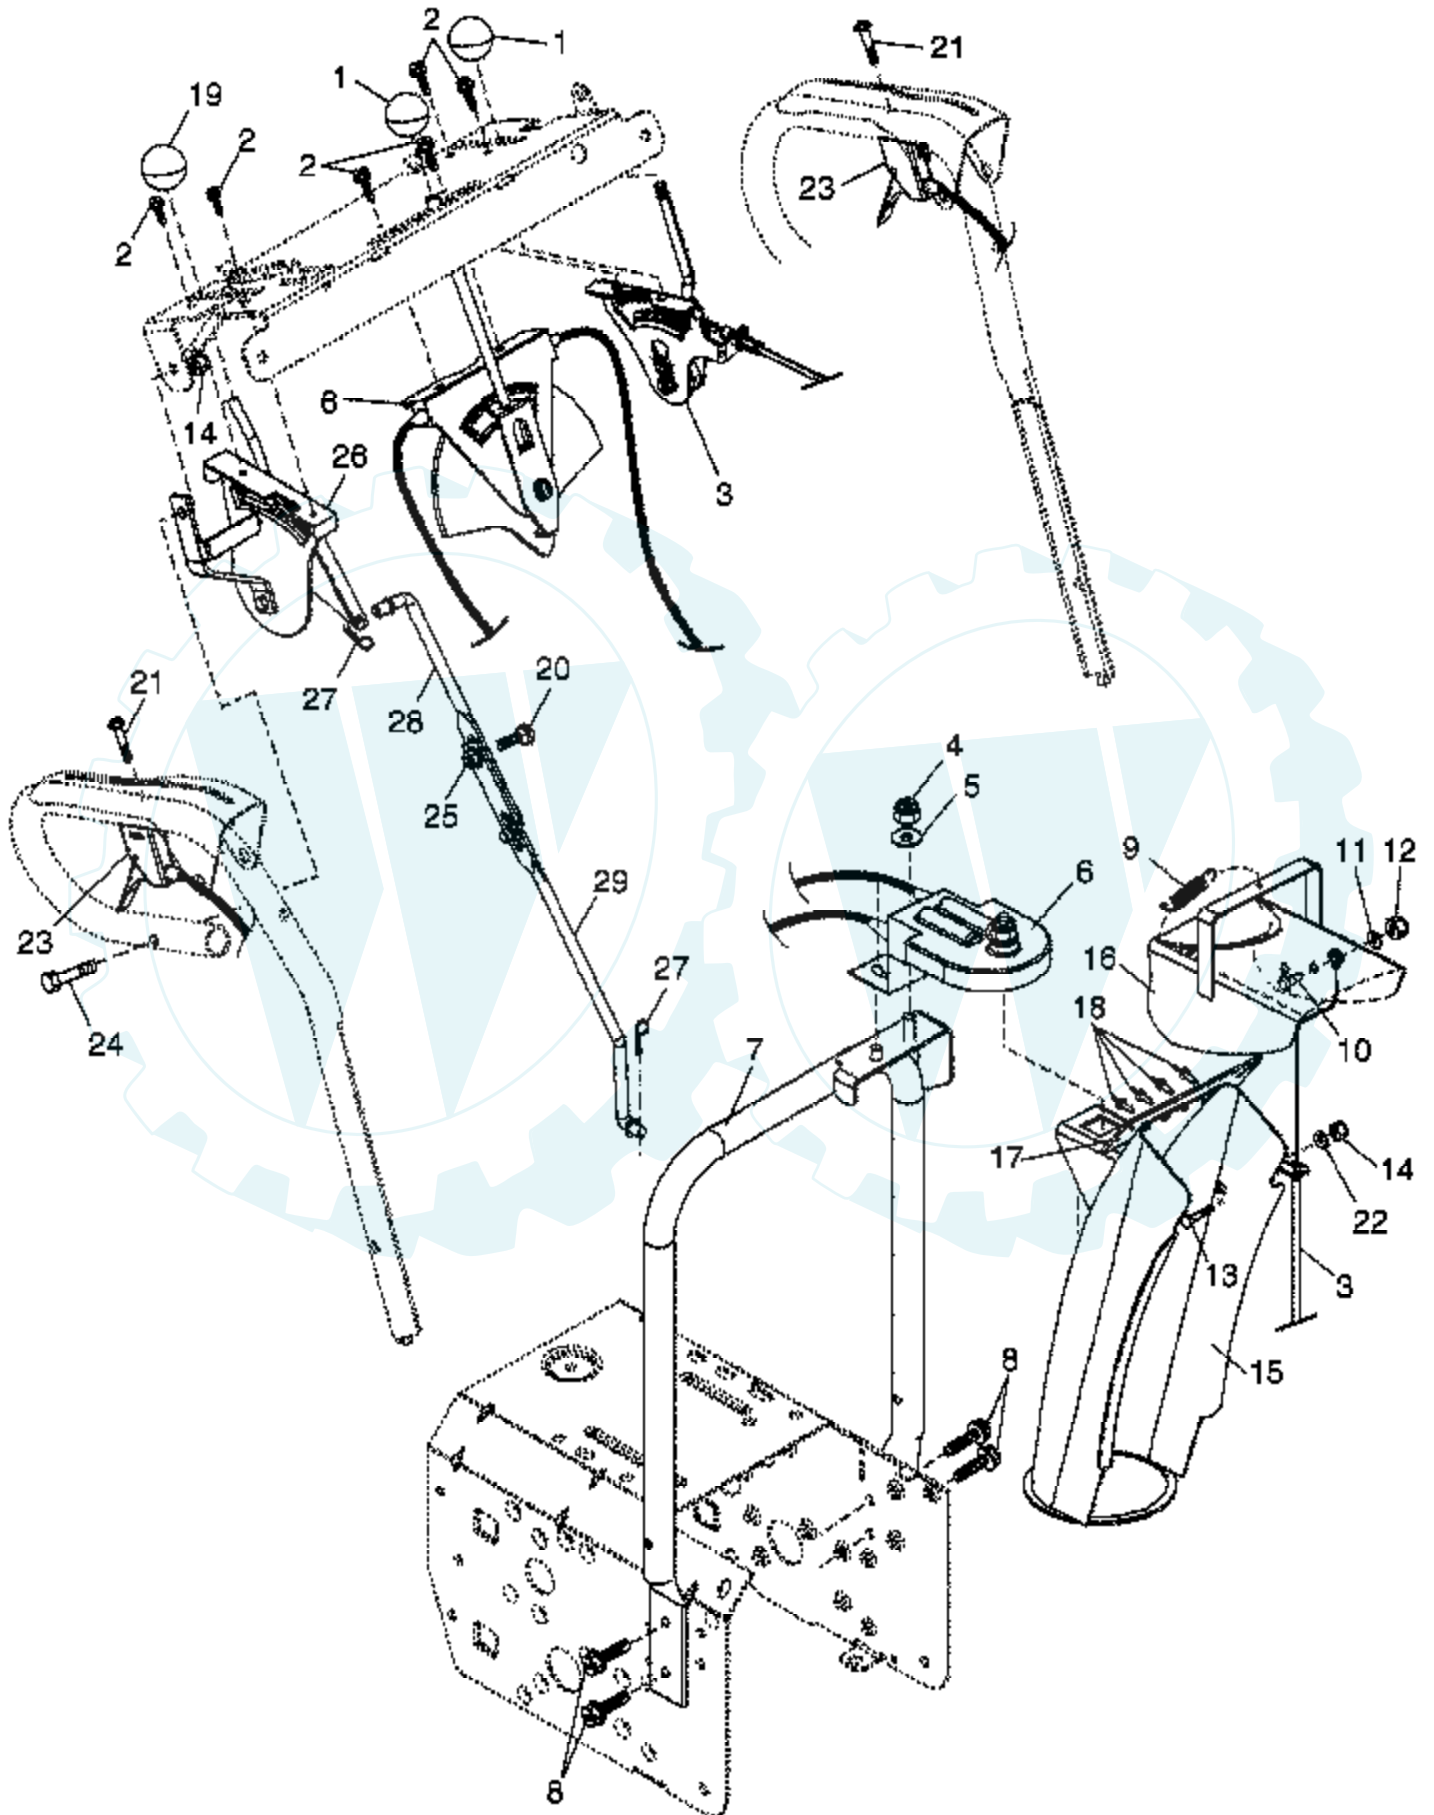

Ref #	Part Number	Qty	Description
1	183334		Knob, Lever
2	17501010		Screw #10-24 x 5/8
3	178674		Control Assembly, Deflector
4	73800600		Nut, Lock 3/8-16
5	19131316		Washer, Flat 3/8
6	178659		Control Assembly, Chute Rotater
7	178638X479		Support, Pivot
8	150078		Screw, Hex Head 5/16-18 x 3/4
9	184505		Spring, Deflector
10	179829		Bolt, Shoulder
11	53847		Washer, Flat 1/4
12	73800400		Nut, Lock 1/4-20
13	72250505		Bolt, Carriage 5/16-18
14	73800500		Nut, Lock 5/16-18
15	178628X428		Chute Assembly
16	178633X428		Deflector Assembly
17	179145		Seal, Deflector
18	128415		Rivet, Blind
19	183333		Knob, Speed Control Lever
20	72270506		Bolt, Carriage 5/16-18 x 3/4
21	74041024		Screw #10-24 x 1-1/2
22	155415		Washer, Flat
23	187691		Control Assembly, Power Steering
24	74780528		Screw, Hex Head 5/16-18 x 1-3/4
25	155377		Nut, Lock 5/16-18
26	179257		Lever Assembly, Speed Control
27	169675		Retainer, Hairpin
28	180445		Rod, Upper, Speed Control
29	187716		Rod, Lower, Speed Control