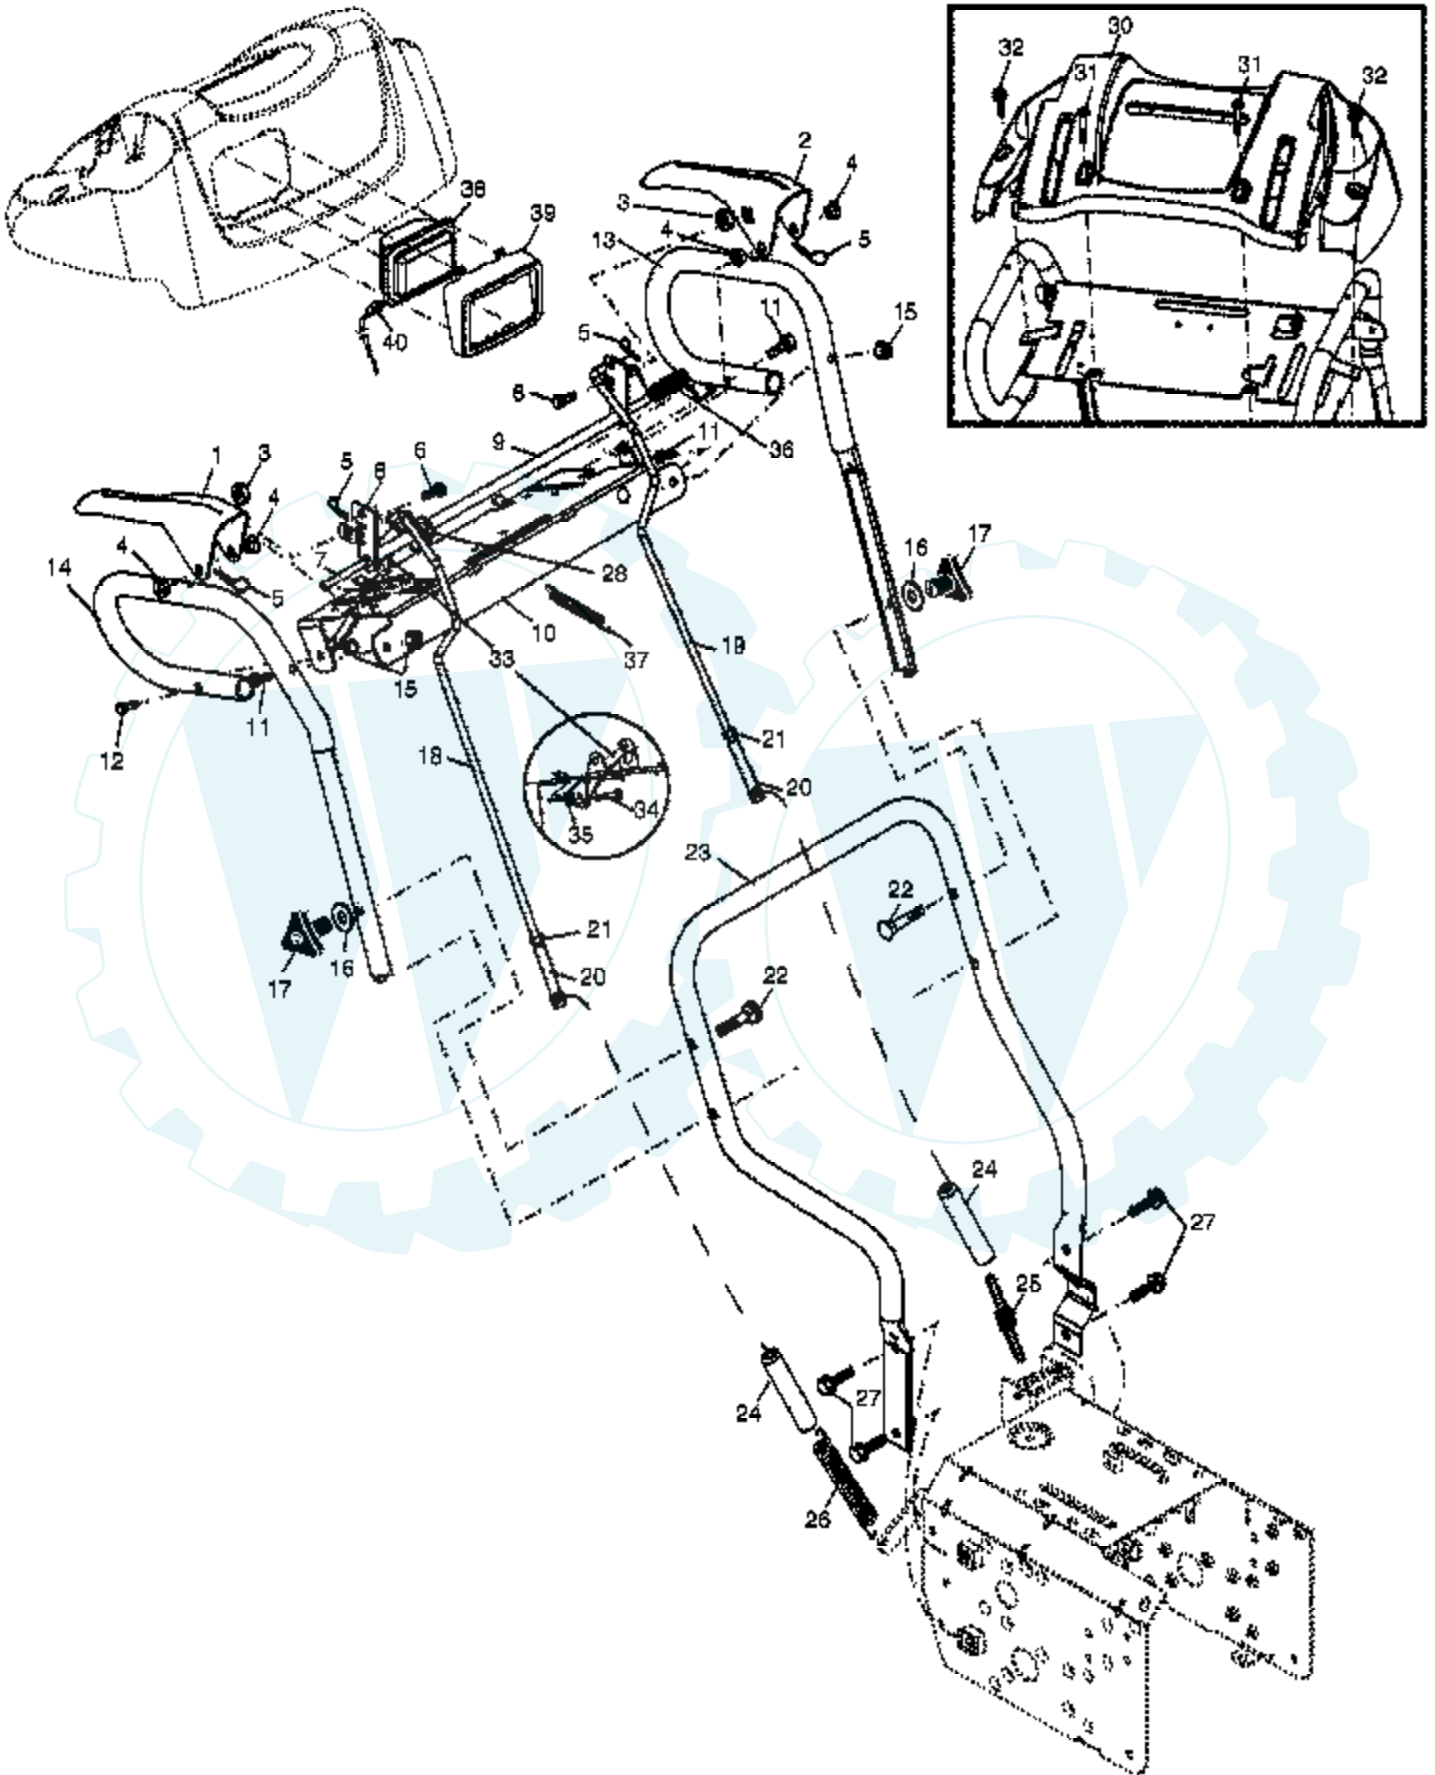

Ref #	Part Number	Qty	Description
1	178875X479		Lever, Auger Control, RH
2	178648X479		Lever, Traction Drive Control, LH
3	179439		Nut, Cage 1/4-20
4	178888		Bushing, Flange
5	169675		Retainer, Hairpin
6	180402		Screw, Hex Head 1/4-20 x 3/4
7	178652		Rod, Interlock
8	184003		Tube Assembly, Interlock, RH
9	178651		Tube Assembly, Interlock, LH
10	178645X479		Panel, Control
11	74780524		Screw, Hex Head 5/16-18 x 1-1/2
12	74780528		Screw, Hex Head 5/16-18 x 1-3/4
13	178646X479		Handle Tube, LH
14	178696X479		Handle Tube, RH
15	73800500		Nut, Lock 5/16-18
16	19131316		Washer, Flat 3/8
17	178899		Knob, Handle
18	179093		Rod, Auger Control
19	179098		Rod, Traction Control
20	180428		End, Control Rod
21	73350500		Nut, Hex, Jam 5/16-18
22	72120618		Bolt, Carriage 3/8-16 x 2-1/4
23	178825X479		Handle Tube, Lower
24	180447		Sleeve, Spring
25	180926		Spring, Traction Drive
26	178669		Spring, Auger Control
27	71210616		Screw, Hex Head 3/8-16 x 1
28	180494		Clip, Panel
30	182906		Console, Panel
31	175262		Screw, Hex Head, Tapping #10-24 x 1-1/4
32	184471		Screw, Hex Head, Tapping #10-24 x 1/2
33	175339X008		Latch, Interlock
34	183518		Bolt, Shoulder
35	68038		Nut, Lock 1/4-20
36	178831		Spring, Torsion
37	178658		Spring, Interlock
38	180927		Headlight, Flood
39	178668		Bezel, Headlight
40	178770		Harness, Headlight (Flood)