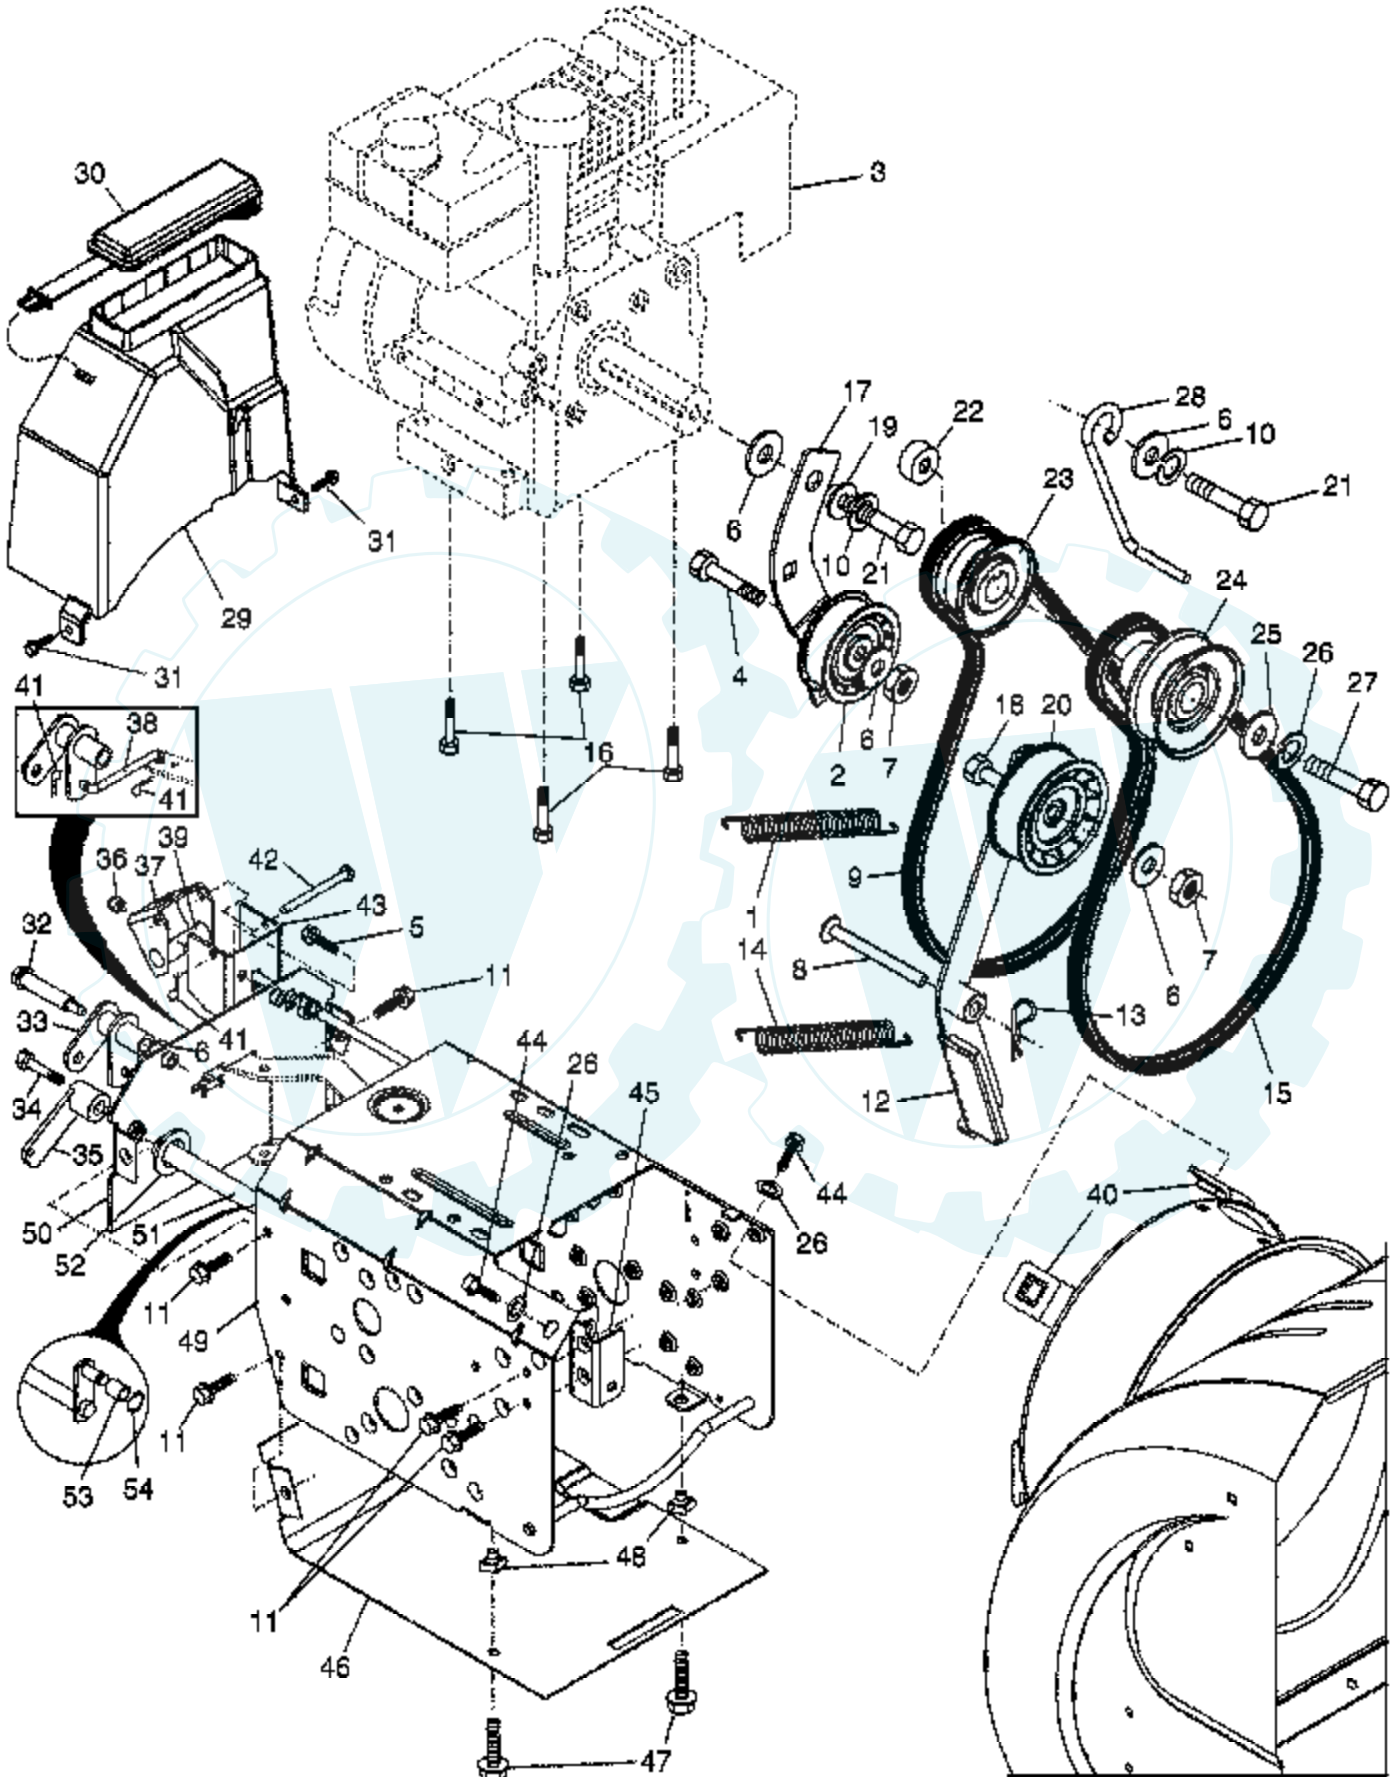

Ref #	Part Number	Qty	Description
2	53847		Washer, Flat
4	181083		Pulley, Impeller
5	188910		Bearing Assembly, Flange
6	155377		Nut, Hex Flange 5/16-18
7	180355		Bolt, Flat Head, Carriage 5/16-18 x 5/8
8	72270505		Bolt, Carriage 5/16-18 x 5/8
9	178820		Nut, Cage 3/8-16
10	178826X428		Housing, Auger
11	178690X479		Bar, Scraper
12	178675X008		Bracket, Corner Discharge
13	175322		Base, Discharge Chute
14	19111507		Washer, Flat
15	10040500		Washer, Lock 5/16
16	74950512		Screw, Hex Head 5/16-18 x 3/4
18	179582		Screw, Hex Head 5/16 x 1
19	73800400		Nut, Hex Lock 1/4-20
20	73800500		Nut, Hex Lock 5/16-18
21	155415		Washer, Flat
22	178777X479		Skid Plate, RH
23	179246		Washer, Nylon, Friction
24	72270506		Bolt, Carriage 5/16-18 x 3/4
25	185600		Bolt, Shoulder
26	174658		Bearing, Auger
27	174697		Washer, Thrust, 1"
28	187494		Bolt, Shear
29	174762X479		Skid Plate, LH
30	178763X479		Auger Assembly, RH
31	178697X479		Auger Assembly, LH
32	174699		O-Ring
33	174700		Bushing, Flange 3/4
34	174681		Washer, Thrust 3/4
35	174684		Bearing, Thrust 3/4
36	174660		Shaft, Impeller
37	174683		Washer, Thrust 5/8
38	174686		Bushing, Flange 5/8
39	150078		Screw, Hex Head 5/16-18 x 3/4
40	86447		Plug, Case
41	174688		Housing, Gearbox, RH
42	174698		Seal, Oil
43	174701		Bushing, Flange, 1"
44	178879		Key, Square 1/4 x 1/4 x 7/8
45	174659		Gear, Worm
46	174657		Shaft, Auger
47	174687		Housing, Gearbox, LH
48	175321X479		Impeller Assembly
49	74780426		Screw, Hex Head 1/4-20 x 1-5/8
50	175311		Gasket, Gearbox
51	7836M		Pin, Roll 3/16 x 1-1/8
55	188243		Kit, Shear (Contains 6 each of Key Numbers 19 and 28)