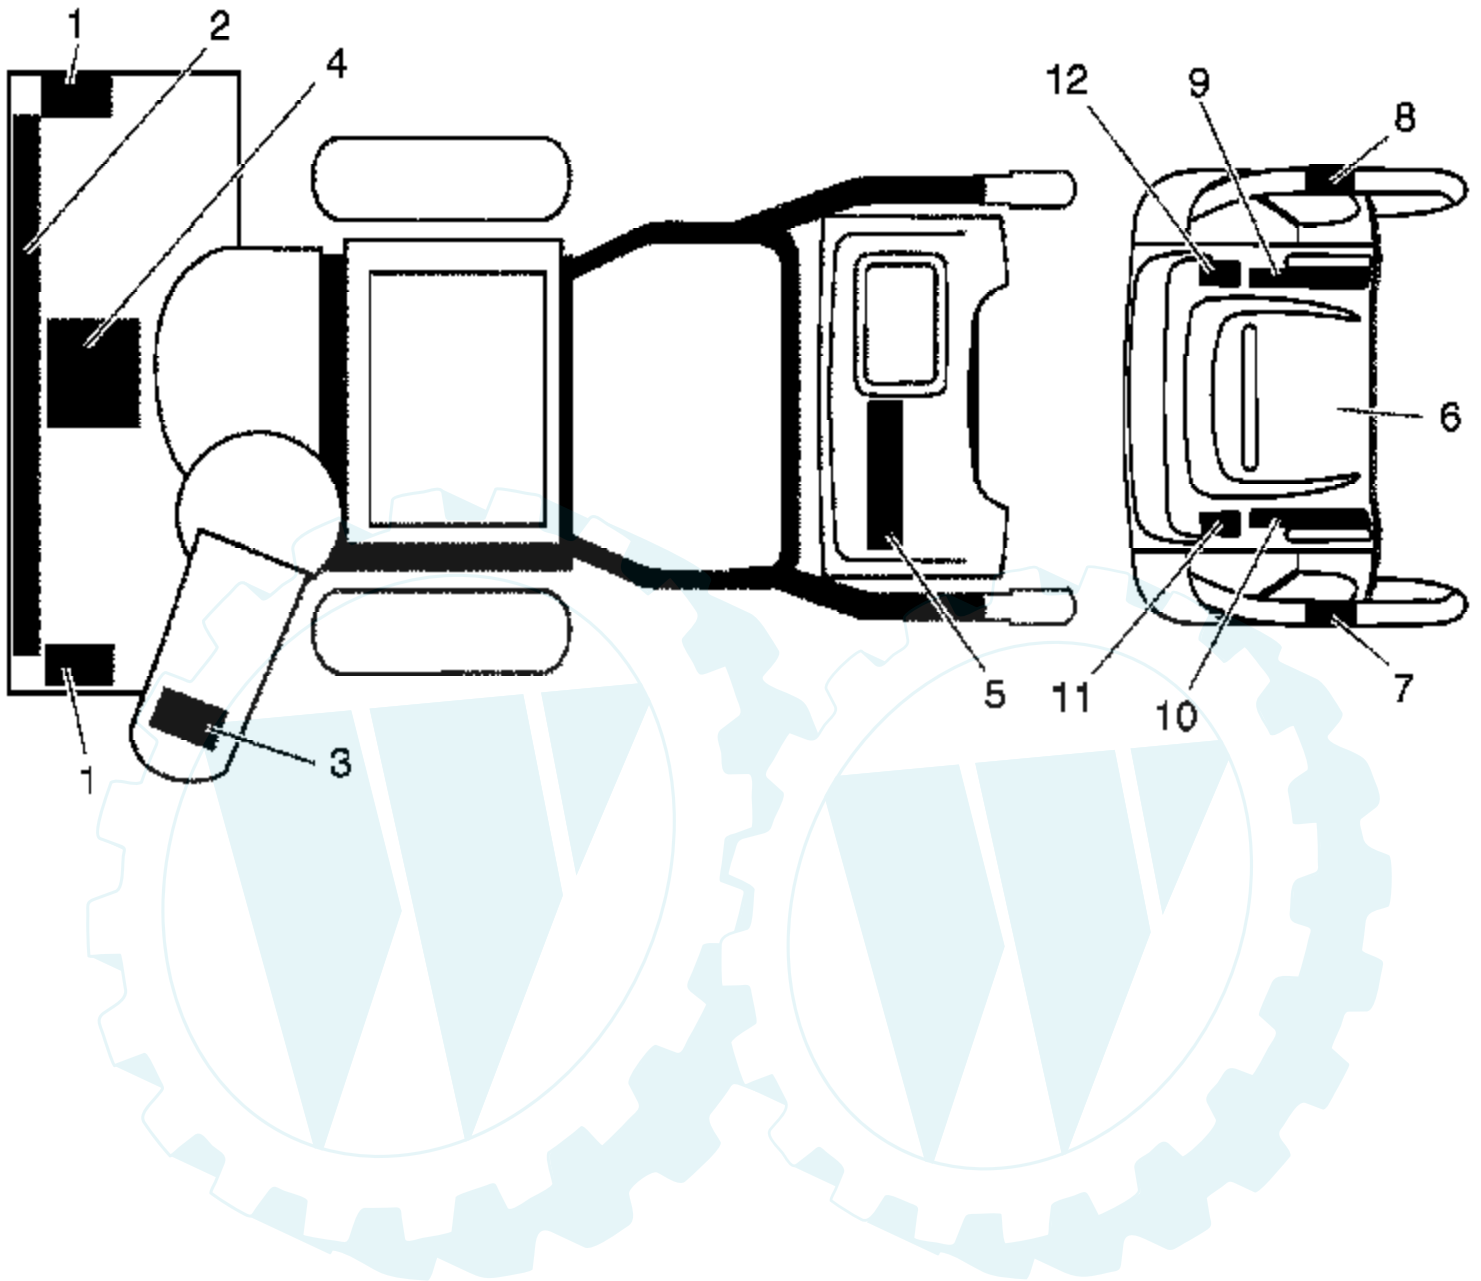

Ref #	Part Number	Qty	Description
1	181037		Decal, Danger
2	188173		Decal, Poulan Pro, 10.5HP/27" (large)
3	181035		Decal, Danger, Deflector
4	181042		Decal, Danger
5	188172		Decal, Poulan Pro, 10.5HP/27" (small)
6	181033		Decal, Instruction
7	155798		Decal, Traction Lever
8	155800		Decal, Auger Lever
9	181039		Decal, Speed Control
10	183730		Decal, Remote Deflector
11	183907		Decal, LH Trigger
12	183905		Decal, RH Trigger
	188047		Owner's Manual (English)
	188048		Owner's Manual (French)