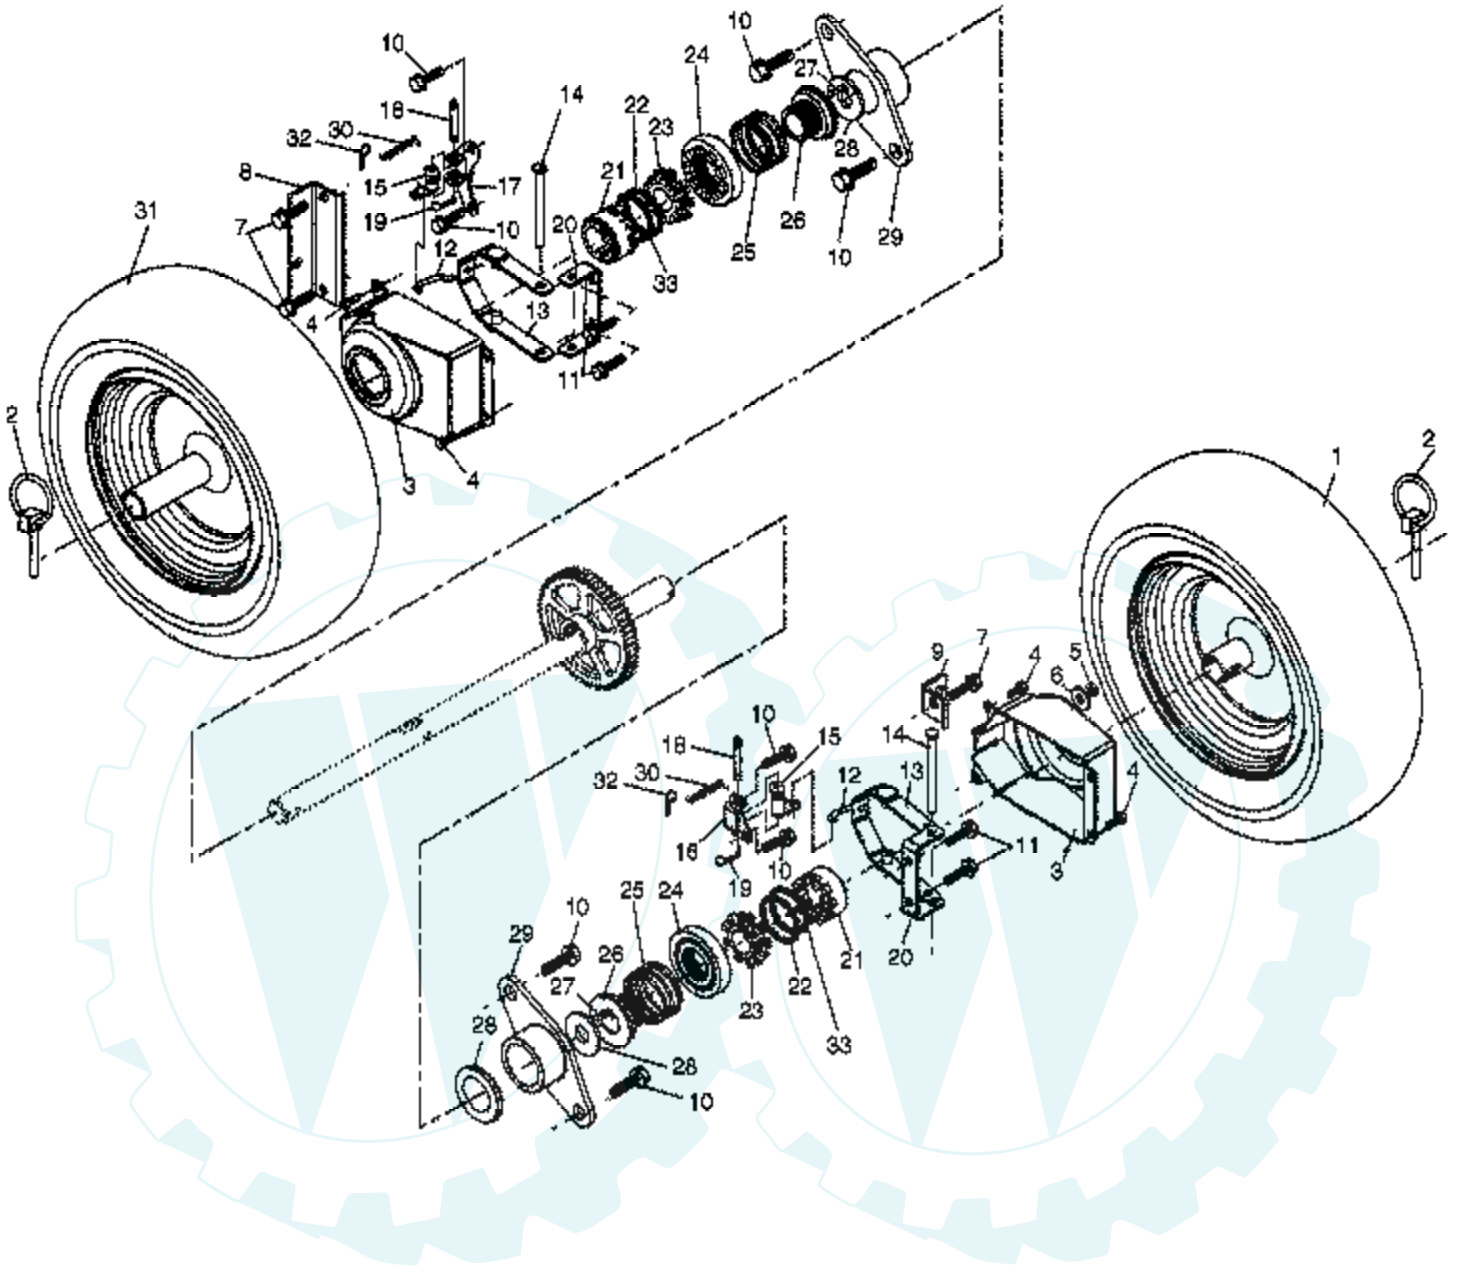

Ref #	Part Number	Qty	Description
1	187872		Wheel Assembly, 16", Power Steering, LH
2	155443		Pin, Klik 1/4
3	181843		Cover, Power Steering
4	184471		Shoulder Bolt, Hex Head #10-24 x 1/2
5	73800500		Nut, Lock 5/16-18
6	155415		Washer, Flat 5/16
7	71210616		Screw, Hex Head 3/8-16 x 1
8	185603X479		Bracket, Steer Cable RH
9	185602X479		Bracket, Steer Cable LH
10	146315		Screw, Hex Head 5/16-18 x 5/8
11	17490508		Screw, Hex Head 5/16-18 x 1/2
12	184393		Link, Steering Lever
13	185403X479		Lever Assembly, Steering
14	182015		Pin, Steering Lever
15	184361		Bellcrank Assembly
16	181982		Bracket Assembly, LH Steering
17	182063		Bracket Assembly, RH Steering
18	181847		Pin, Steering Bellcrank
19	85179		Retainer, Hairpin
20	179148X479		Bracket, Lever Assembly
21	179141		Driver, Wheel
22	182466		Ring, Wire Retainer
23	179136		Lobe, Wheel
24	179138		Slide, Clutch
25	179139		Spring, Clutch Slide
26	179137		Lobe, Axle
27	178879		Key, Square 1/4
28	174697		Washer, Thrust (1")
29	179830		Bearing, Axle
30	184453		Spring, Return
31	187874		Wheel Assembly, 16", Power Steering, RH
32	700279		Hairpin, Cotter 3/32 x 1/2
33	12000045		Ring, Retaining