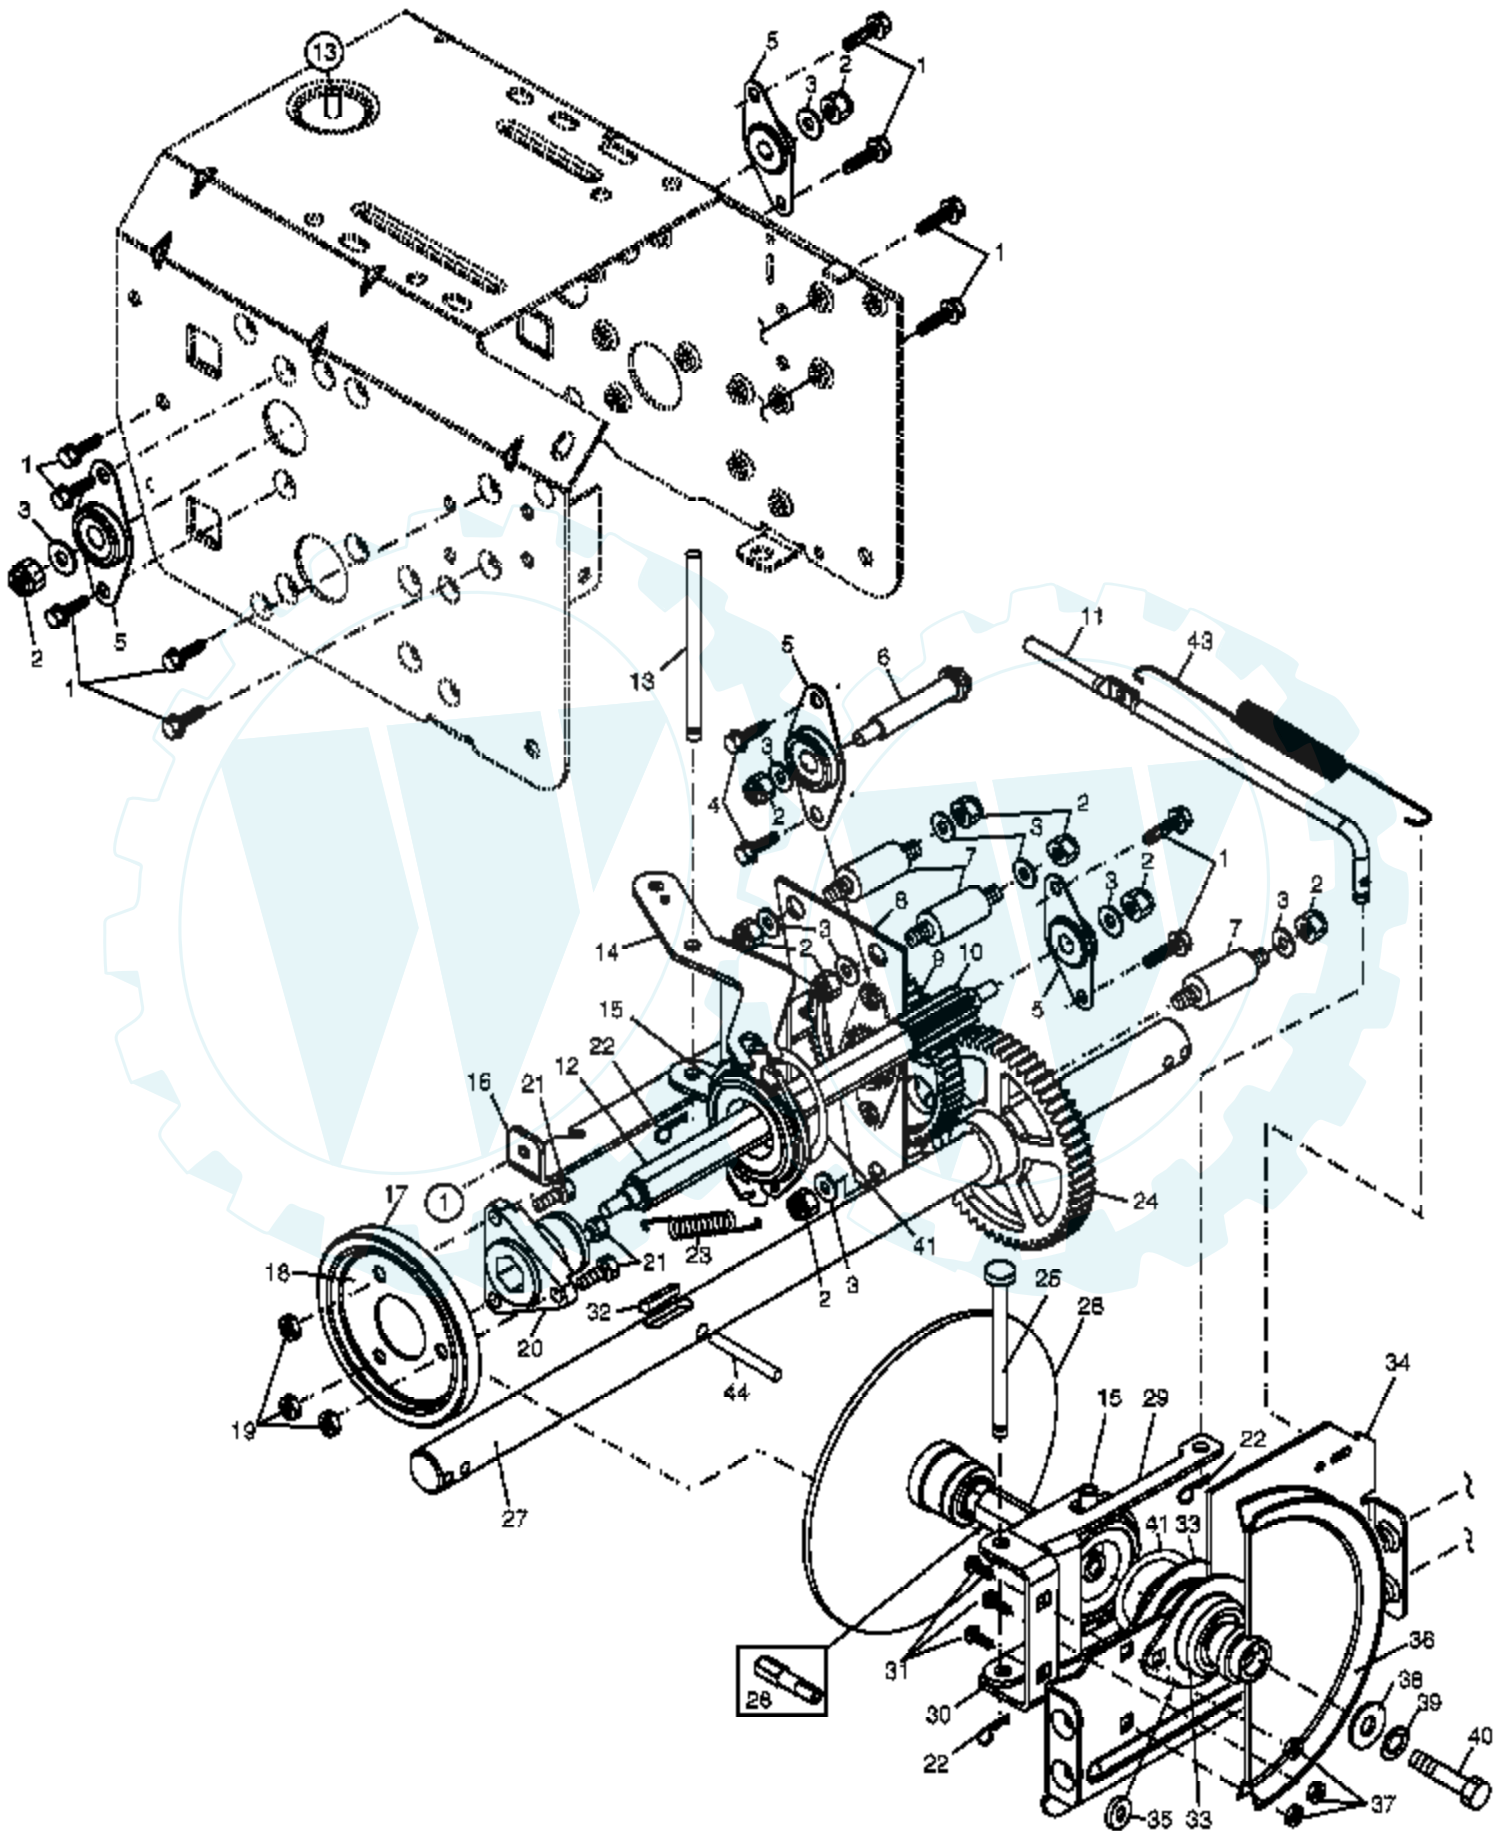

Ref #	Part Number	Qty	Description
1	146315		Screw, Hex Head 5/16-18 x 3/4
2	73800500		Nut, Lock 5/16-18
3	155415		Washer, Flat
4	17490508		Screw, Hex Head 5/16-18 x 1/2
5	180017		Bearing, Flange
6	180134		Shaft, Auxiliary
7	179270		Spacer, Plate
8	179269X479		Plate, Auxiliary
9	180082		Gear, Intermediate (12/58)
10	180065		Gear, Pinion
11	178812		Rod, Clutch
12	180066		Shaft, Long, Hex
13	178807		Pin, Pivot
14	178619X479		Lever, Shifter / Wheel
15	175344		Trunnion Bearing Assembly
16	178805X479		Bracket, Pivot, Shift
17	179831		Ring, Rubber Wheel
18	178616X479		Plate, Rubber Wheel
19	73930500		Nut, Lock 5/16-18
20	178613		Hub, Rubber Wheel
21	74760514		Screw, Hex Head 5/16-18 x 7/8
22	85179		Retainer, Hairpin
23	180135		Spring, Bias
24	180081		Gear, Axle (58 Teeth)
25	178695		Pin, Pivot Lever
26	175341		Plate Assembly, Drive
27	178621		Shaft, Axle
28	175340		Shaft, Short Hex
29	175350X479		Lever, Shifter Plate
30	175349X479		Bracket, Shifter Support
31	72270505		Bolt, Carriage 5/16-18 x 5/8
32	178879		Key, Square 1/4 x 1/4 x 7/8
33	175323		Bearing, Flange
34	175338X479		Plate, Drive Mounting
35	182504		Spacer, Bearing
36	175348		Pulley, Traction Drive
37	155377		Nut, Lock 5/16-18
38	59289		Washer, Flat
39	10040500		Washer, Lock 5/16
40	74950512		Screw, Hex Head 5/16-18 x 3/4
41	12000012		Ring, Retaining
43	179095		Spring, Return
44	9465M		Pin, Roll