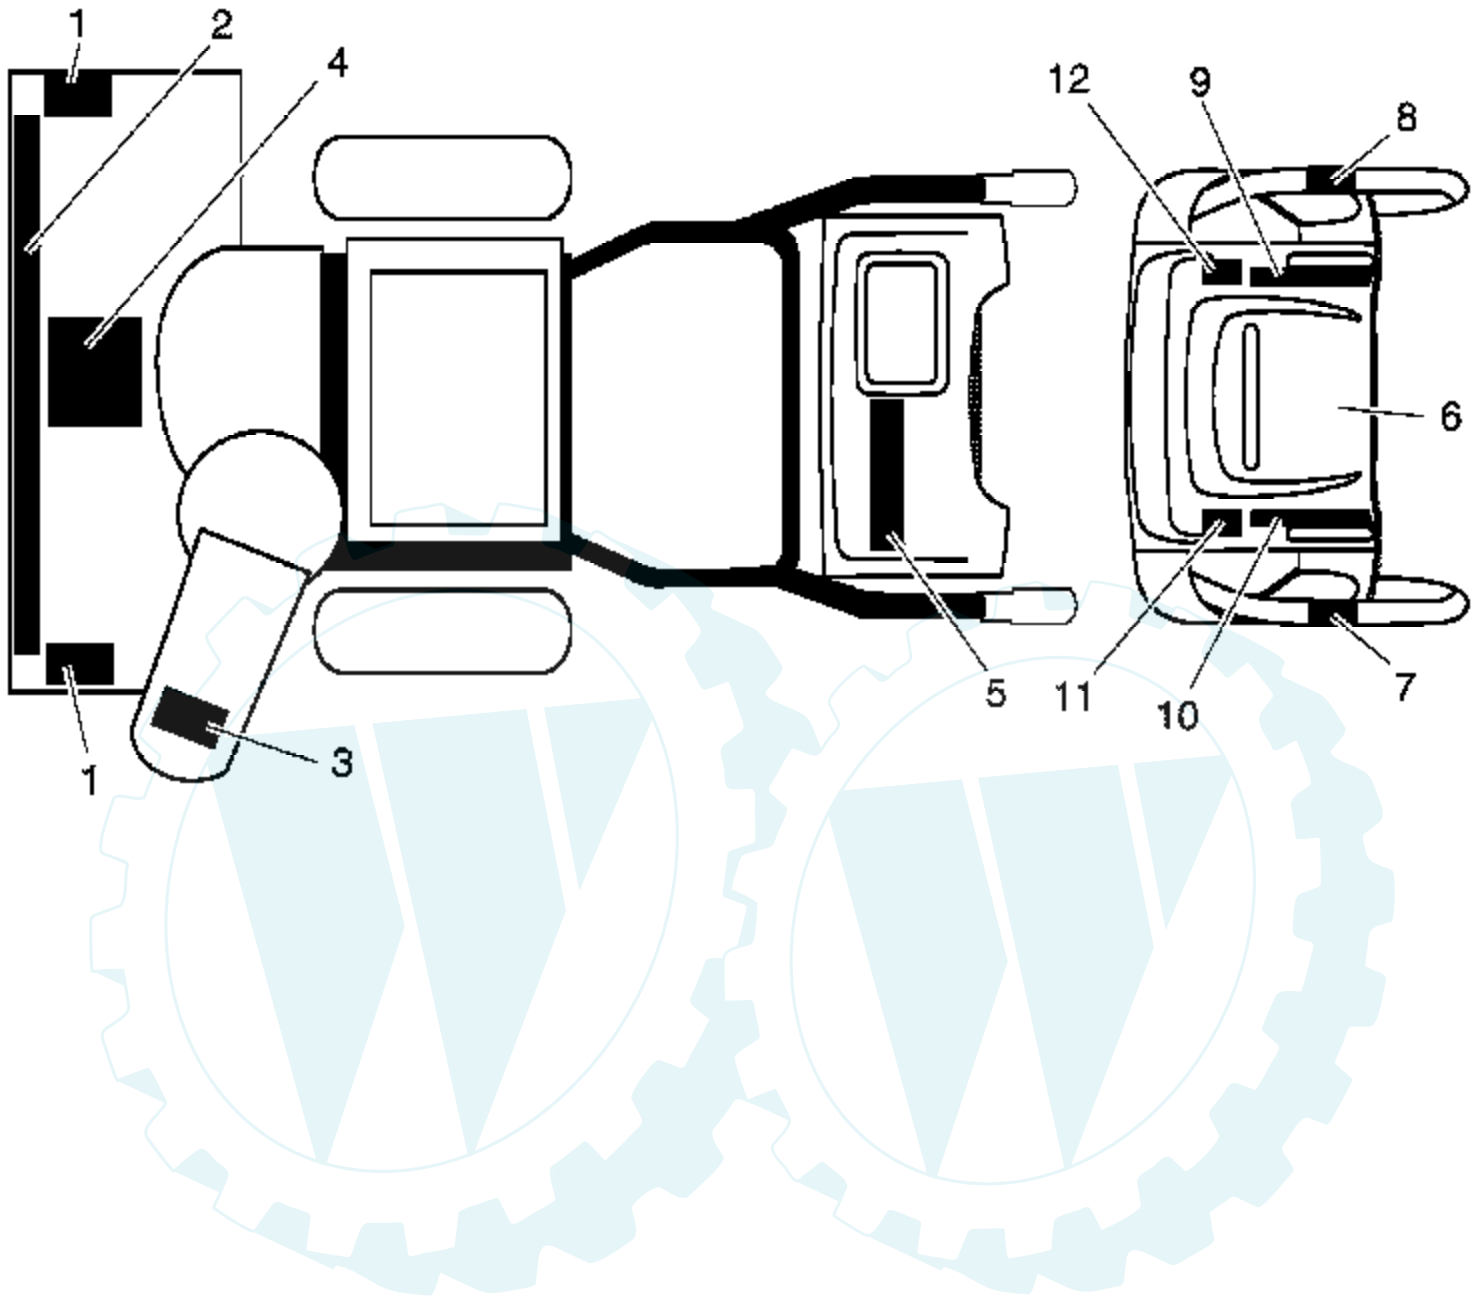

Ref #	Part Number	Qty	Description
1	183334		Knob, Lever
2	17501010		Screw #10-24 x 5/8
3	178674		Control Assembly, Deflector
4	73800600		Nut, Lock 3/8-16
5	19131316		Washer, Flat 3/8
6	178659		Control Assembly, Chute Rotater
7	178638X479		Support, Pivot
8	150078		Screw, Hex Head 5/16-18 x 3/4
9	183525		Spring, Deflector
10	179829		Bolt, Shoulder
11	155415		Washer, Flat
12	73800400		Nut, Lock 1/4-20
13	72250505		Bolt, Carriage 5/16-18
14	73800500		Nut, Lock 5/16-18
15	178628X428		Chute Assembly
16	178633X428		Deflector Assembly
17	179145		Seal, Deflector
18	128415		Rivet, Blind
19	183333		Knob, Speed Control Lever
20	72270506		Bolt, Carriage 5/16-18 x 3/4
21	74041024		Screw #10-24 x 1-1/2
22	183292		Nut, Weld #10-24
23	179156		Control Assembly, Power Steering
24	74780528		Screw, Hex Head 5/16-18 x 1-3/4
25	155377		Nut, Lock 5/16-18
26	179257		Lever Assembly, Speed Control
27	169675		Retainer, Hairpin
28	180445		Rod, Upper, Speed Control
29	179249		Rod, Lower, Speed Control