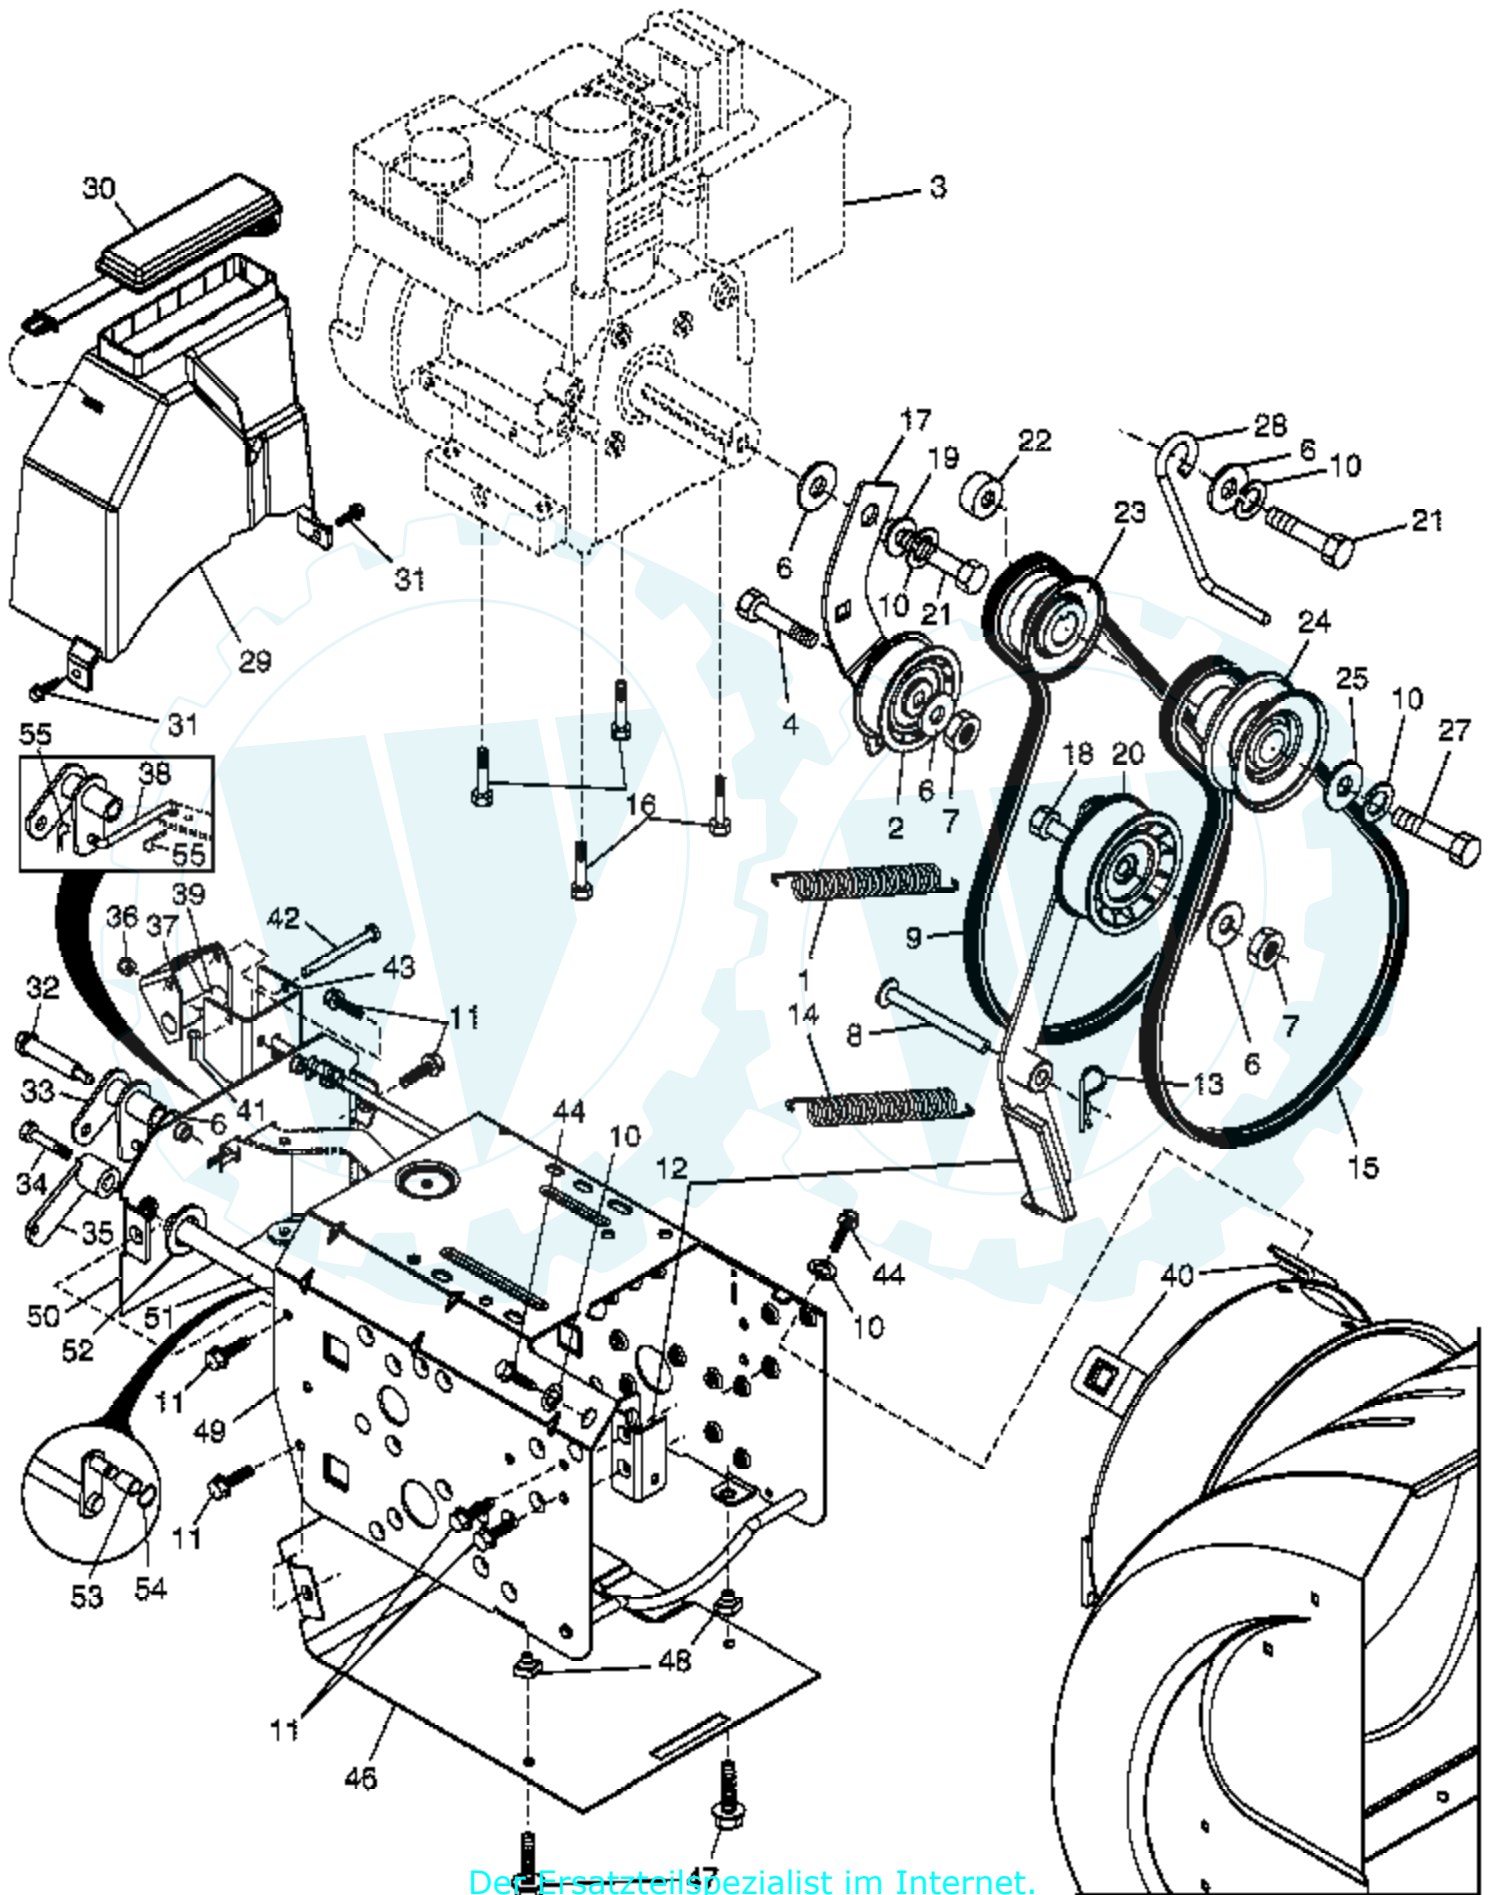

Ref #	Part Number	Qty	Description
1	181044		Spring, Traction Idler
2	180522		Pulley, Idler (2-1/4)
3			Engine, Tecumseh, Model Number HMSK85 (Order parts from Engine manufacturer)
4	74780520		Screw, Hex Head 5/16-18 x 1-1/4
6	59289		Washer, Flat
7	73930500		Nut, Jam, Lock 5/16-18
8	175330		Pin, Idler Pivot
9	179092		V-Belt, Traction Drive
10	850263		Washer, Lock 5/16
11	150078		Screw, Hex Head 5/16-18 x 3/4
12	184789		Impeller Idler Arm & Bracket Assembly (Includes Key numbers 8 and 13)
13	85179		Retainer, Hairpin
14	178828		Spring, Brake
15	183533		V-Belt, Impeller Drive
16	150406		Screw, Hex Head 3/8-16 x 1-1/4
17	179354X008		Arm, Idler
18	74780524		Screw, Hex Head 5/16-18 x 1-1/2
19	175331		Bushing, Idler Pivot
20	180523		Pulley, Idler (2-3/4)
21	74610516		Screw, Hex Head 5/16-18 x 1
22	179371		Spacer, Engine Pulley
23	180478		Pulley, Engine, Traction Drive
24	179157		Pulley, Engine, Impeller Drive
25	62735		Washer, Flat 3/8
27	851084		Screw, Hex Head 3/8-24 x 1-3/8
28	155452		Guide, Belt
29	180465		Cover, Belt
30	178830		Cover, Toolbox
31	17490408		Screw, Hex Head 1/4-20 x 1/2
32	179256		Bolt, Shoulder 5/16-18
33	179250		Bellcrank Shifter
34	180401		Screw, Hex Head 1/4-28 x 3/4
35	179240		Arm, Auger Control
36	73800500		Nut, Lock 5/16-18
37	178833X479		Bellcrank Assembly
38	179251		Link, Speed Control
39	179064		Trunnion, Pivot Bracket
40	178890		Nut, Cage 3/8-16
41	76020208		Pin, Cotter 1/16 x 1/2
42	179065		Pin, Pivot Bracket
43	179063X479		Bracket, Bellcrank
44	74780624		Screw, Hex Head 3/8-16 x 1-1/2
46	178624X479		Pan, Frame Bottom
47	71020512		Screw, Hex Head 5/16-18 x 3/4
48	181156		Nut, Speed 5/16-18
49	183852X428		Frame Assembly
50	178693X428		Plate, Frame End
51	179068X008		Shaft, Auger Control
52	57079		Washer, Hardened
53	179062		Roller
54	12000010		Ring, Retaining
55	700279		Clip, Retainer