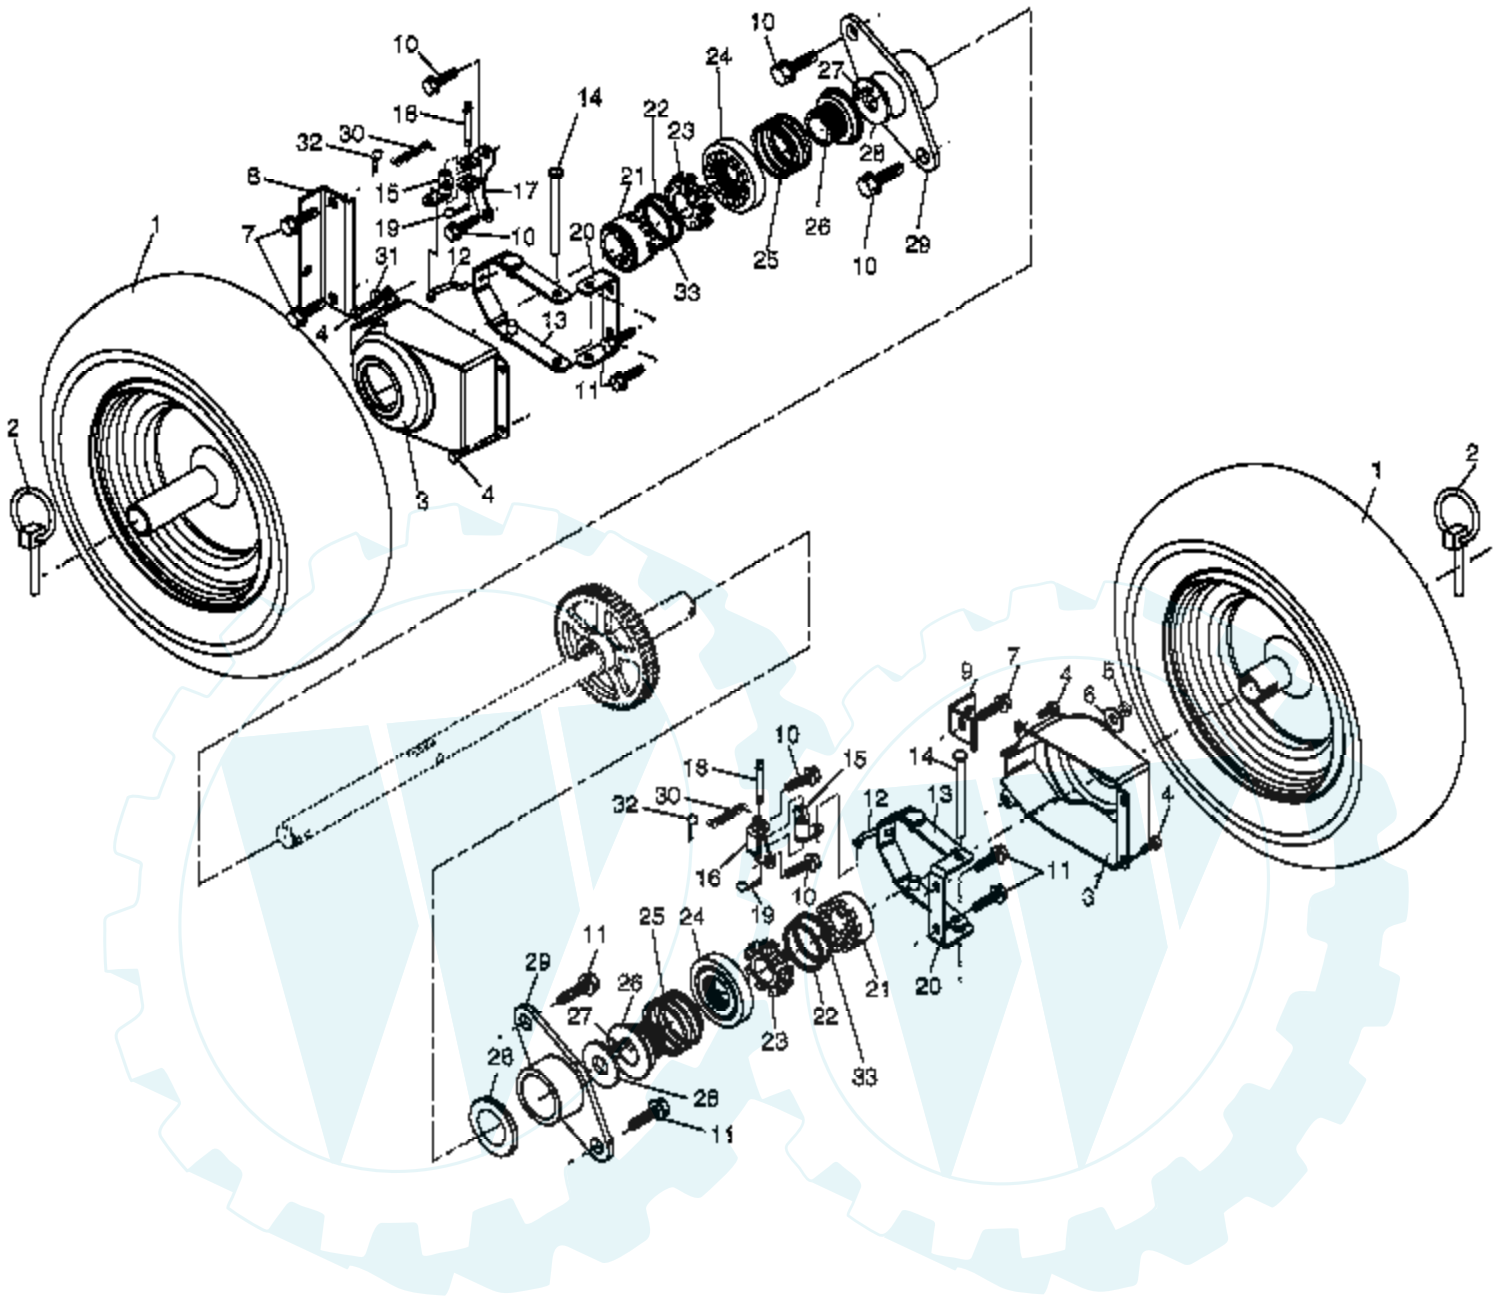

Ref #	Part Number	Qty	Description
1	178834		Wheel Assembly (16" Power Steer)
2	155443		Pin, Klik 1/4
3	181843		Cover, Power Steering
4	17541008		Screw, Hex Head #10-24 x 1/2
5	73800500		Nut, Lock 5/16-18
6	155415		Washer, Flat 5/16
7	71210616		Screw, Hex Head 3/8-16 x 1
8	182064X479		Bracket, Steer Cable RH
9	182044X479		Bracket, Steer Cable LH
10	150078		Screw, Hex Head 5/16-18 x 3/4
11	17490508		Screw, Hex Head 5/16-18 x 1/2
12	184393		Link, Steering Lever
13	184288X479		Lever Assembly, Steering
14	182015		Pin, Steering Lever
15	184361		Bellcrank Assembly
16	181982		Bracket Assembly, LH Steering
17	182063		Bracket Assembly, RH Steering
18	181847		Pin, Steering Bellcrank
19	85179		Retainer, Hairpin
20	179148X479		Bracket, Lever Assembly
21	179141		Driver, Wheel
22	182466		Ring, Wire Retainer
23	179136		Lobe, Wheel
24	179138		Slide, Clutch
25	179139		Spring, Clutch Slide
26	179137		Lobe, Axle
27	178879		Key, Square 1/4
28	174697		Washer, Thrust (1")
29	179830		Bearing, Axle
30	182226		Spring, Return
31	4802		Washer, Flat
32	700279		Clip, Retainer
33	12000045		Ring, Retaining