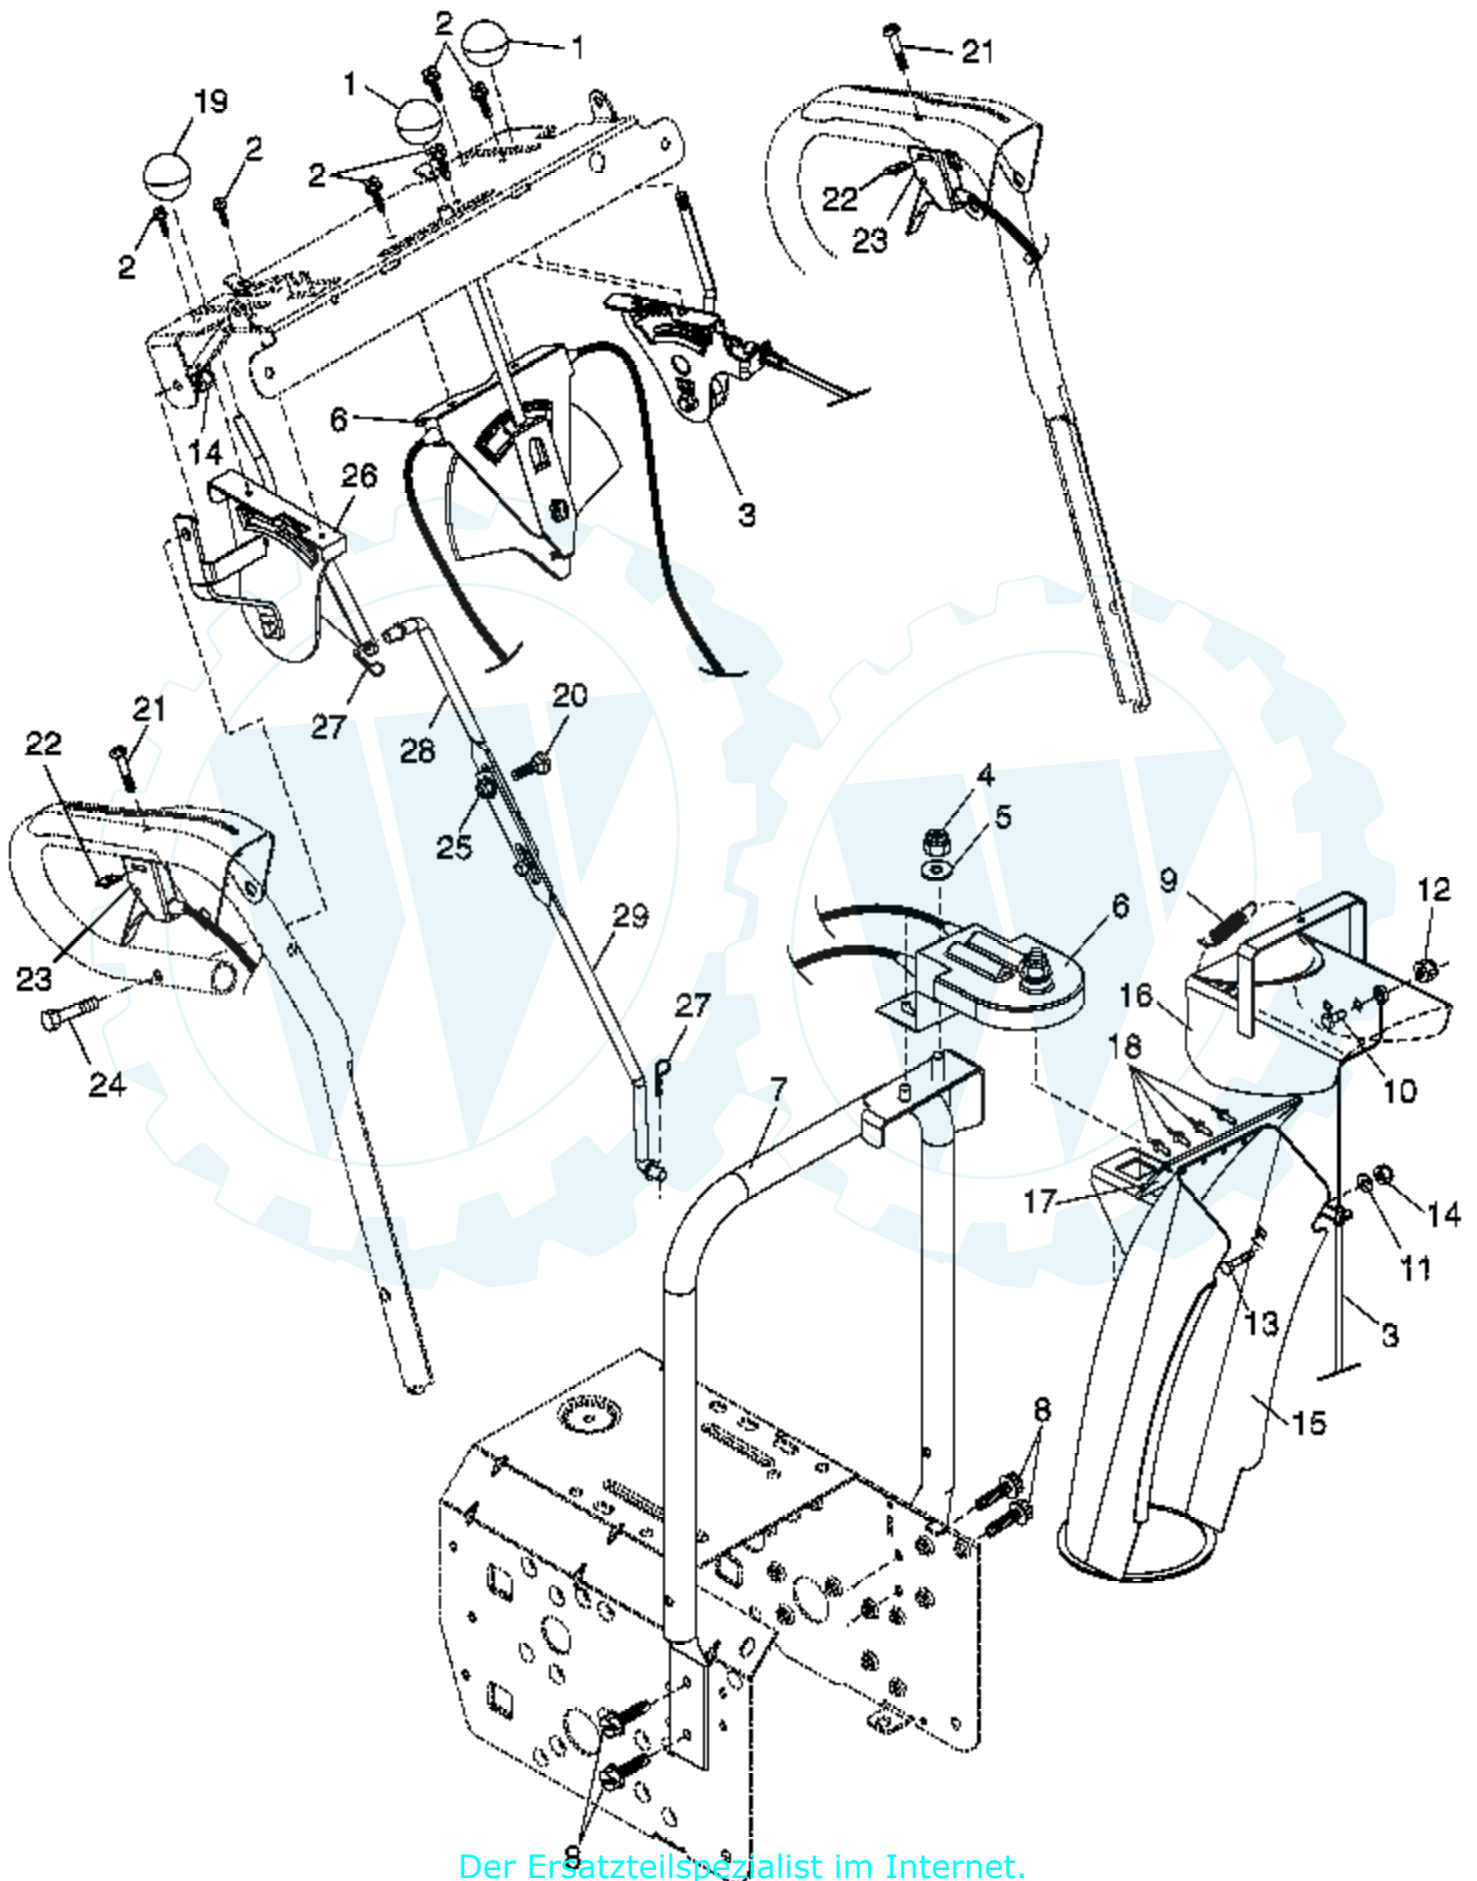

Ref #	Part Number	Qty	Description
1	183334		Knob, Lever
2	17501010		Screw #10-24 x 5/8
3	178674		Control Assembly, Deflector
4	73800600		Nut, Lock 3/8-16
5	19131316		Washer, Flat 3/8
6	178659		Control Assembly, Chute Rotater
7	178638X479		Support, Pivot
8	150078		Screw, Hex Head 5/16-18 x 3/4
9	183525		Spring, Deflector
10	179829		Bolt, Shoulder
11	155415		Washer, Flat
12	73800400		Nut, Lock 1/4-20
13	72250505		Bolt, Carriage 5/16-18
14	73800500		Nut, Lock 5/16-18
15	178628X428		Chute Assembly
16	178633X428		Deflector Assembly
17	179145		Seal, Deflector
18	128415		Rivet, Blind
19	183333		Knob, Speed Control Lever
20	72270506		Bolt, Carriage 5/16-18 x 3/4
21	74041024		Screw #10-24 x 1-1/2
22	183292		Nut, Weld #10-24
23	179156		Control Assembly, Power Steering
24	74780528		Screw, Hex Head 5/16-18 x 1-3/4
25	155377		Nut, Lock 5/16-18
26	179257		Lever Assembly, Speed Control
27	169675		Retainer, Hairpin
28	180445		Rod, Upper, Speed Control
29	179249		Rod, Lower, Speed Control