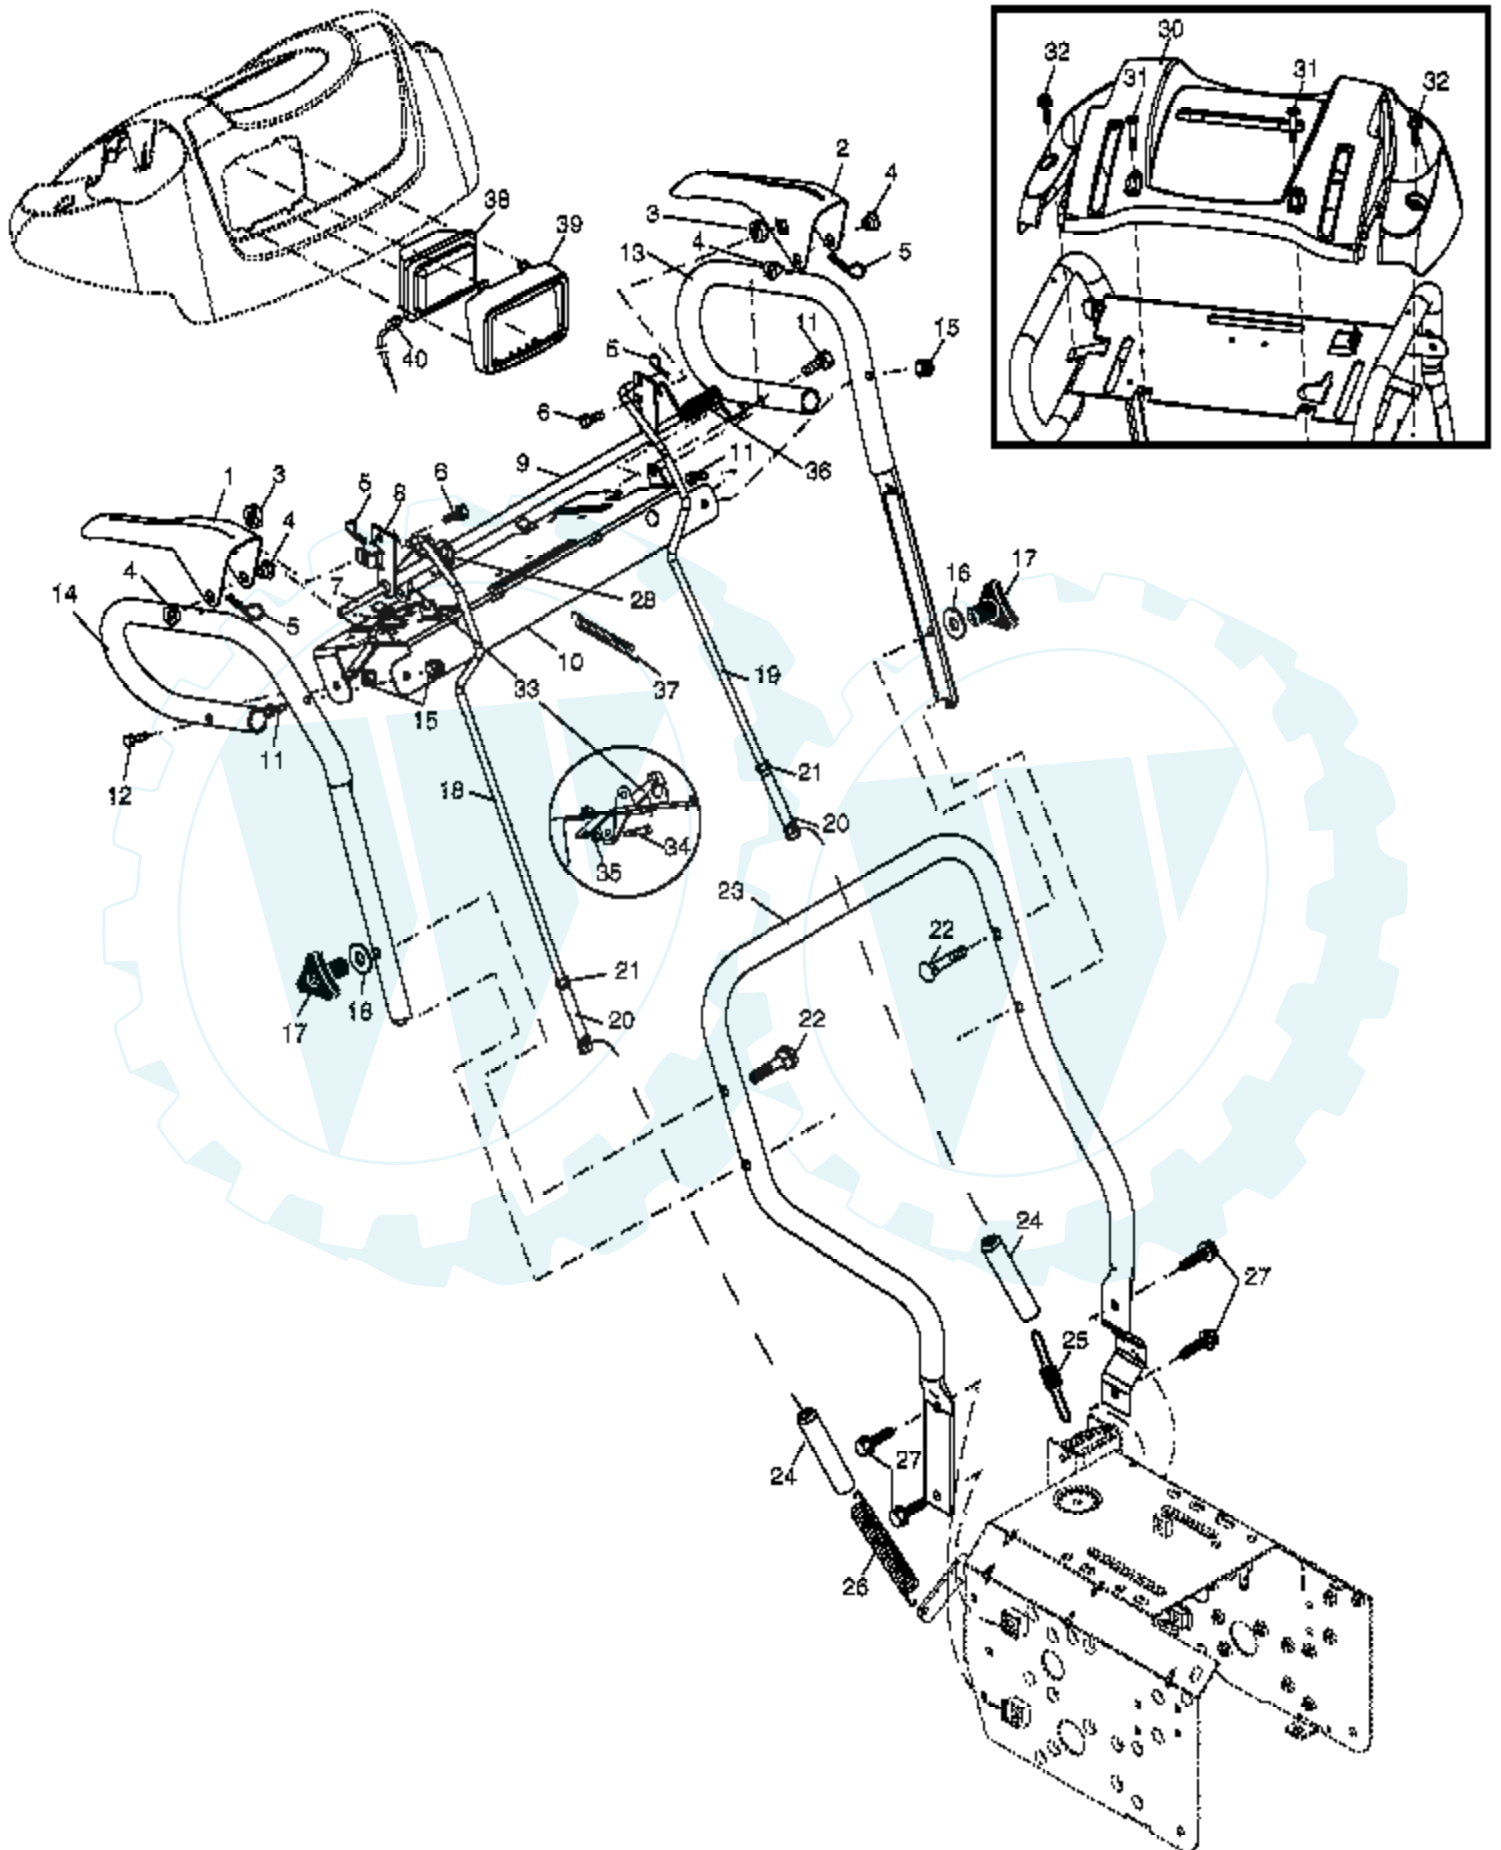

Ref #	Part Number	Qty	Description
1	178875X479		Lever, Auger Control, RH
2	178648X479		Lever, Traction Drive Control, LH
3	179439		Nut, Cage 1/4-20
4	178888		Bushing, Flange
5	169675		Retainer, Hairpin
6	180402		Screw, Hex Head 1/4-20 x 3/4
7	178652		Rod, Interlock
8	184003		Tube Assembly, Interlock, RH
9	178651		Tube Assembly, Interlock, LH
10	178645X479		Panel, Control
11	74780524		Screw, Hex Head 5/16-18 x 1-1/2
12	74780528		Screw, Hex Head 5/16-18 x 1-3/4
13	178646X479		Handle Tube, LH
14	178696X479		Handle Tube, RH
15	73800500		Nut, Lock 5/16-18
16	19131316		Washer, Flat 3/8
17	178899		Knob, Handle
18	179093		Rod, Auger Control
19	179098		Rod, Traction Control
20	180428		End, Control Rod
21	73350500		Nut, Hex, Jam 5/16-18
22	72120618		Bolt, Carriage 3/8-16 x 2-1/4
23	178825X479		Handle Tube, Lower
24	180447		Sleeve, Spring
25	180926		Spring, Traction Drive
26	178669		Spring, Auger Control
27	71210616		Screw, Hex Head 3/8-16 x 1
28	180494		Clip, Panel
30	182906		Console, Panel
31	175262		Screw, Hex Head, Tapping #10-24 x 1-1/4
32	184471		Screw, Hex Head, Tapping #10-24 x 1/2
33	175339X008		Latch, Interlock
34	183518		Bolt, Shoulder
35	68038		Nut, Lock 1/4-20
36	178831		Spring, Torsion
37	178658		Spring, Interlock
38	178666		Headlight, Halogen
39	178668		Bezel, Headlight
40	180964		Harness, Headlight (Halogen)