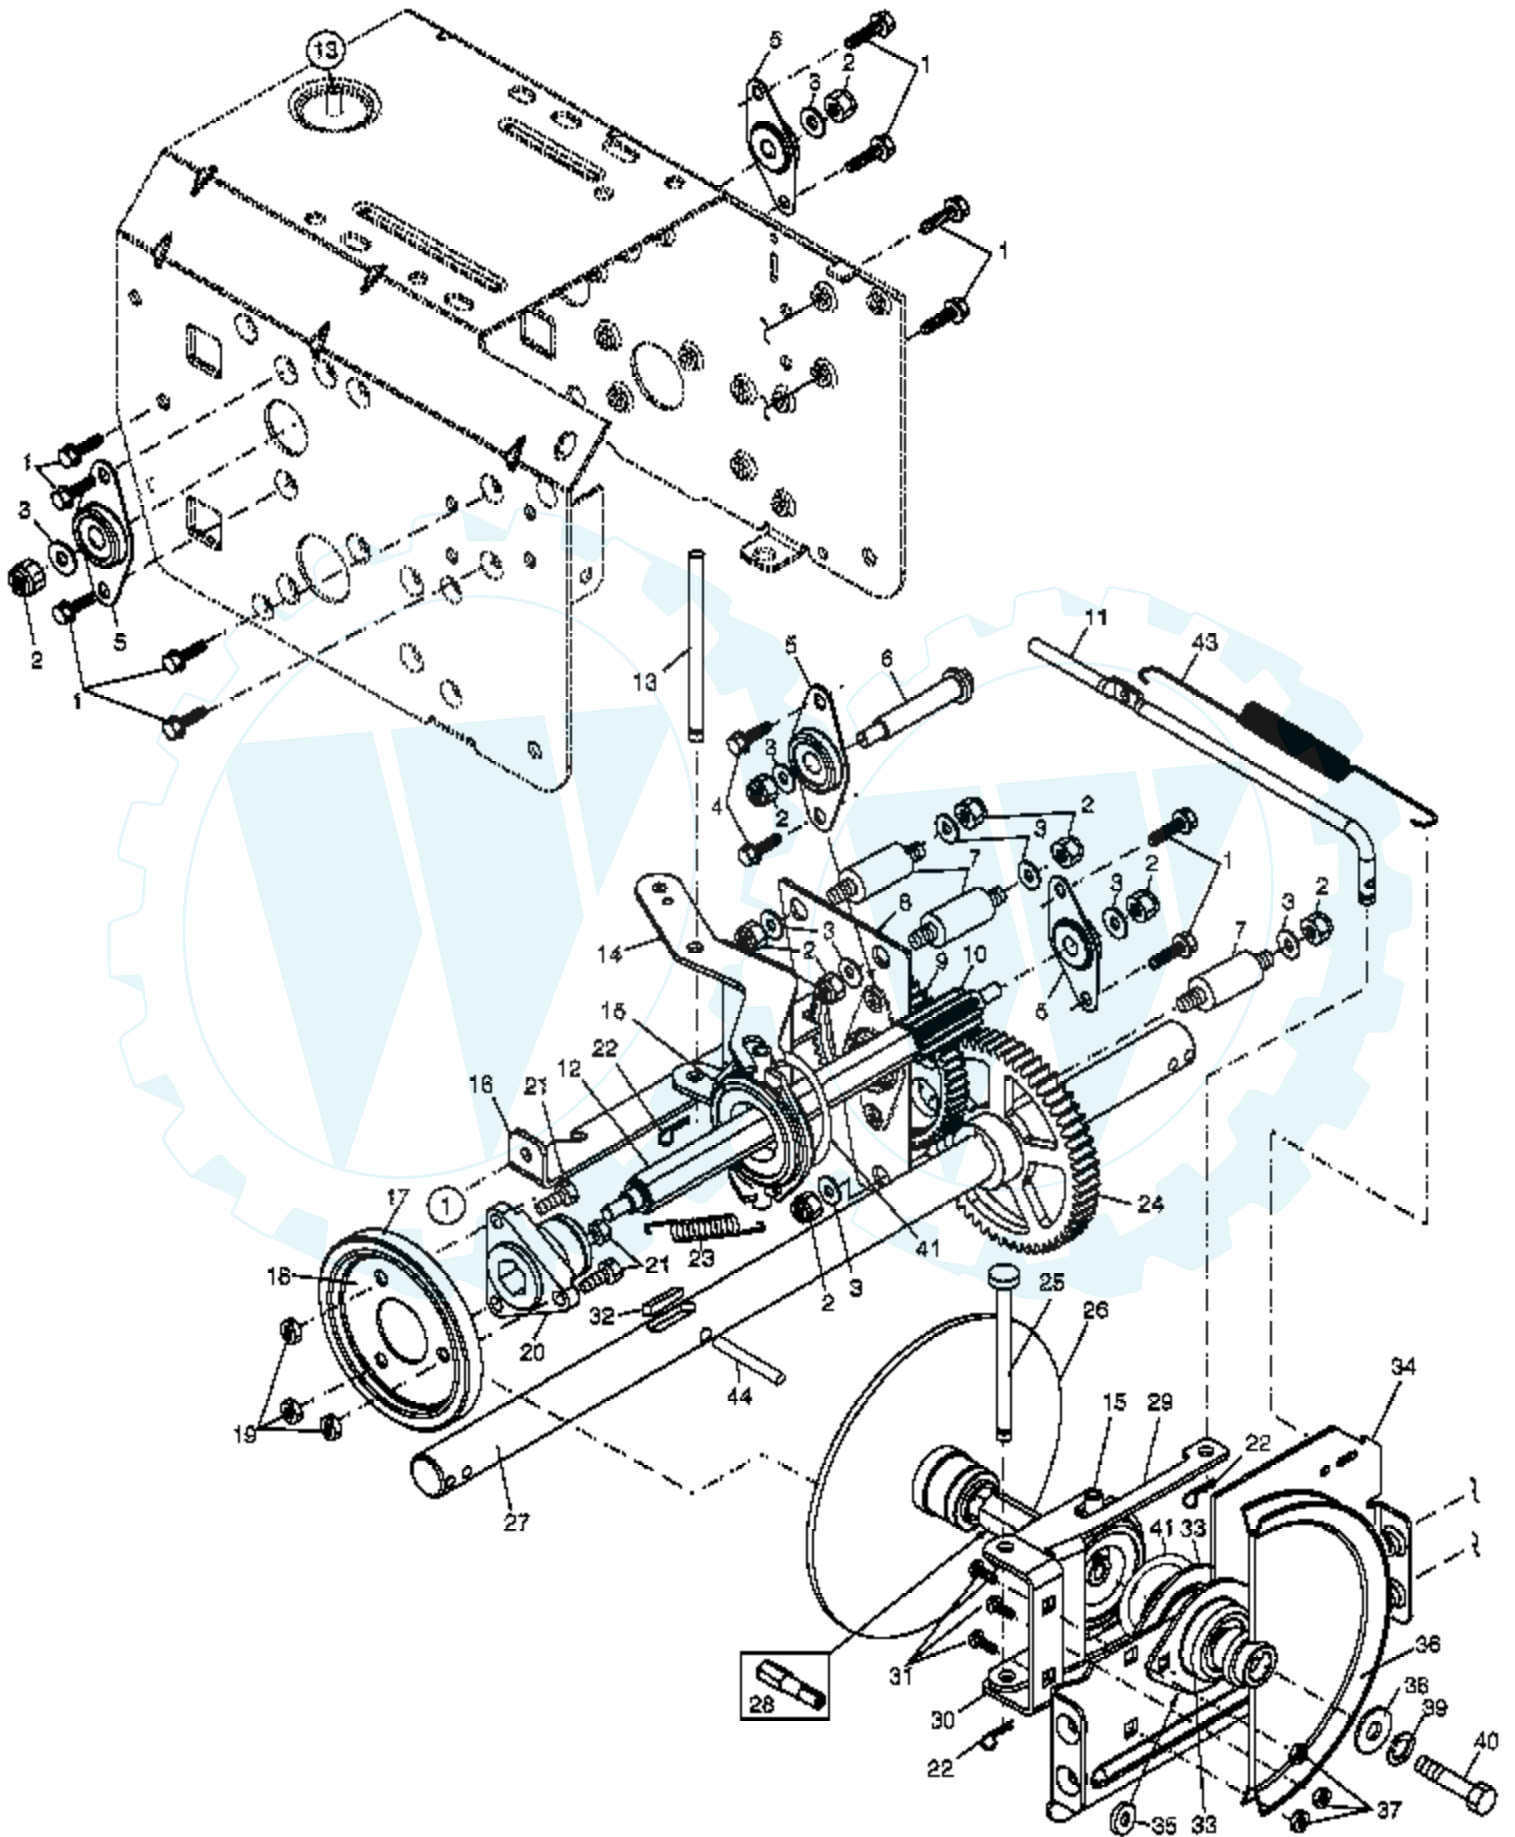

Ref #	Part Number	Qty	Description
1	146315		Screw, Hex Head 5/16-18 x 3/4
2	73800500		Nut, Lock 5/16-18
3	155415		Washer, Flat
4	17490508		Screw, Hex Head 5/16-18 x 1/2
5	180017		Bearing, Flange
6	180134		Shaft, Auxiliary
7	179270		Spacer, Plate
8	179269X479		Plate, Auxiliary
9	180082		Gear, Intermediate (12/58)
10	180065		Gear, Pinion
11	178812		Rod, Clutch
12	180066		Shaft, Long, Hex
13	178807		Pin, Pivot
14	178619X479		Lever, Shifter / Wheel
15	175344		Trunnion Bearing Assembly
16	178805X479		Bracket, Pivot, Shift
17	179831		Ring, Rubber Wheel
18	178616X479		Plate, Rubber Wheel
19	73930500		Nut, Lock 5/16-18
20	178613		Hub, Rubber Wheel
21	74760514		Screw, Hex Head 5/16-18 x 7/8
22	85179		Retainer, Hairpin
23	180135		Spring, Bias
24	180081		Gear, Axle (58 Teeth)
25	178695		Pin, Pivot Lever
26	175341		Plate Assembly, Drive
27	178621		Shaft, Axle
28	175340		Shaft, Short Hex
29	175350X479		Lever, Shifter Plate
30	175349X479		Bracket, Shifter Support
31	72270505		Bolt, Carriage 5/16-18 x 5/8
32	178879		Key, Square 1/4 x 1/4 x 7/8
33	175323		Bearing, Flange
34	175338X479		Plate, Drive Mounting
35	182504		Spacer, Bearing
36	175348		Pulley, Traction Drive
37	155377		Nut, Lock 5/16-18
38	59289		Washer, Flat
39	10040500		Washer, Lock 5/16
40	74950512		Screw, Hex Head 5/16-18 x 3/4
41	12000012		Ring, Retaining
43	179095		Spring, Return
44	9465M		Pin, Roll