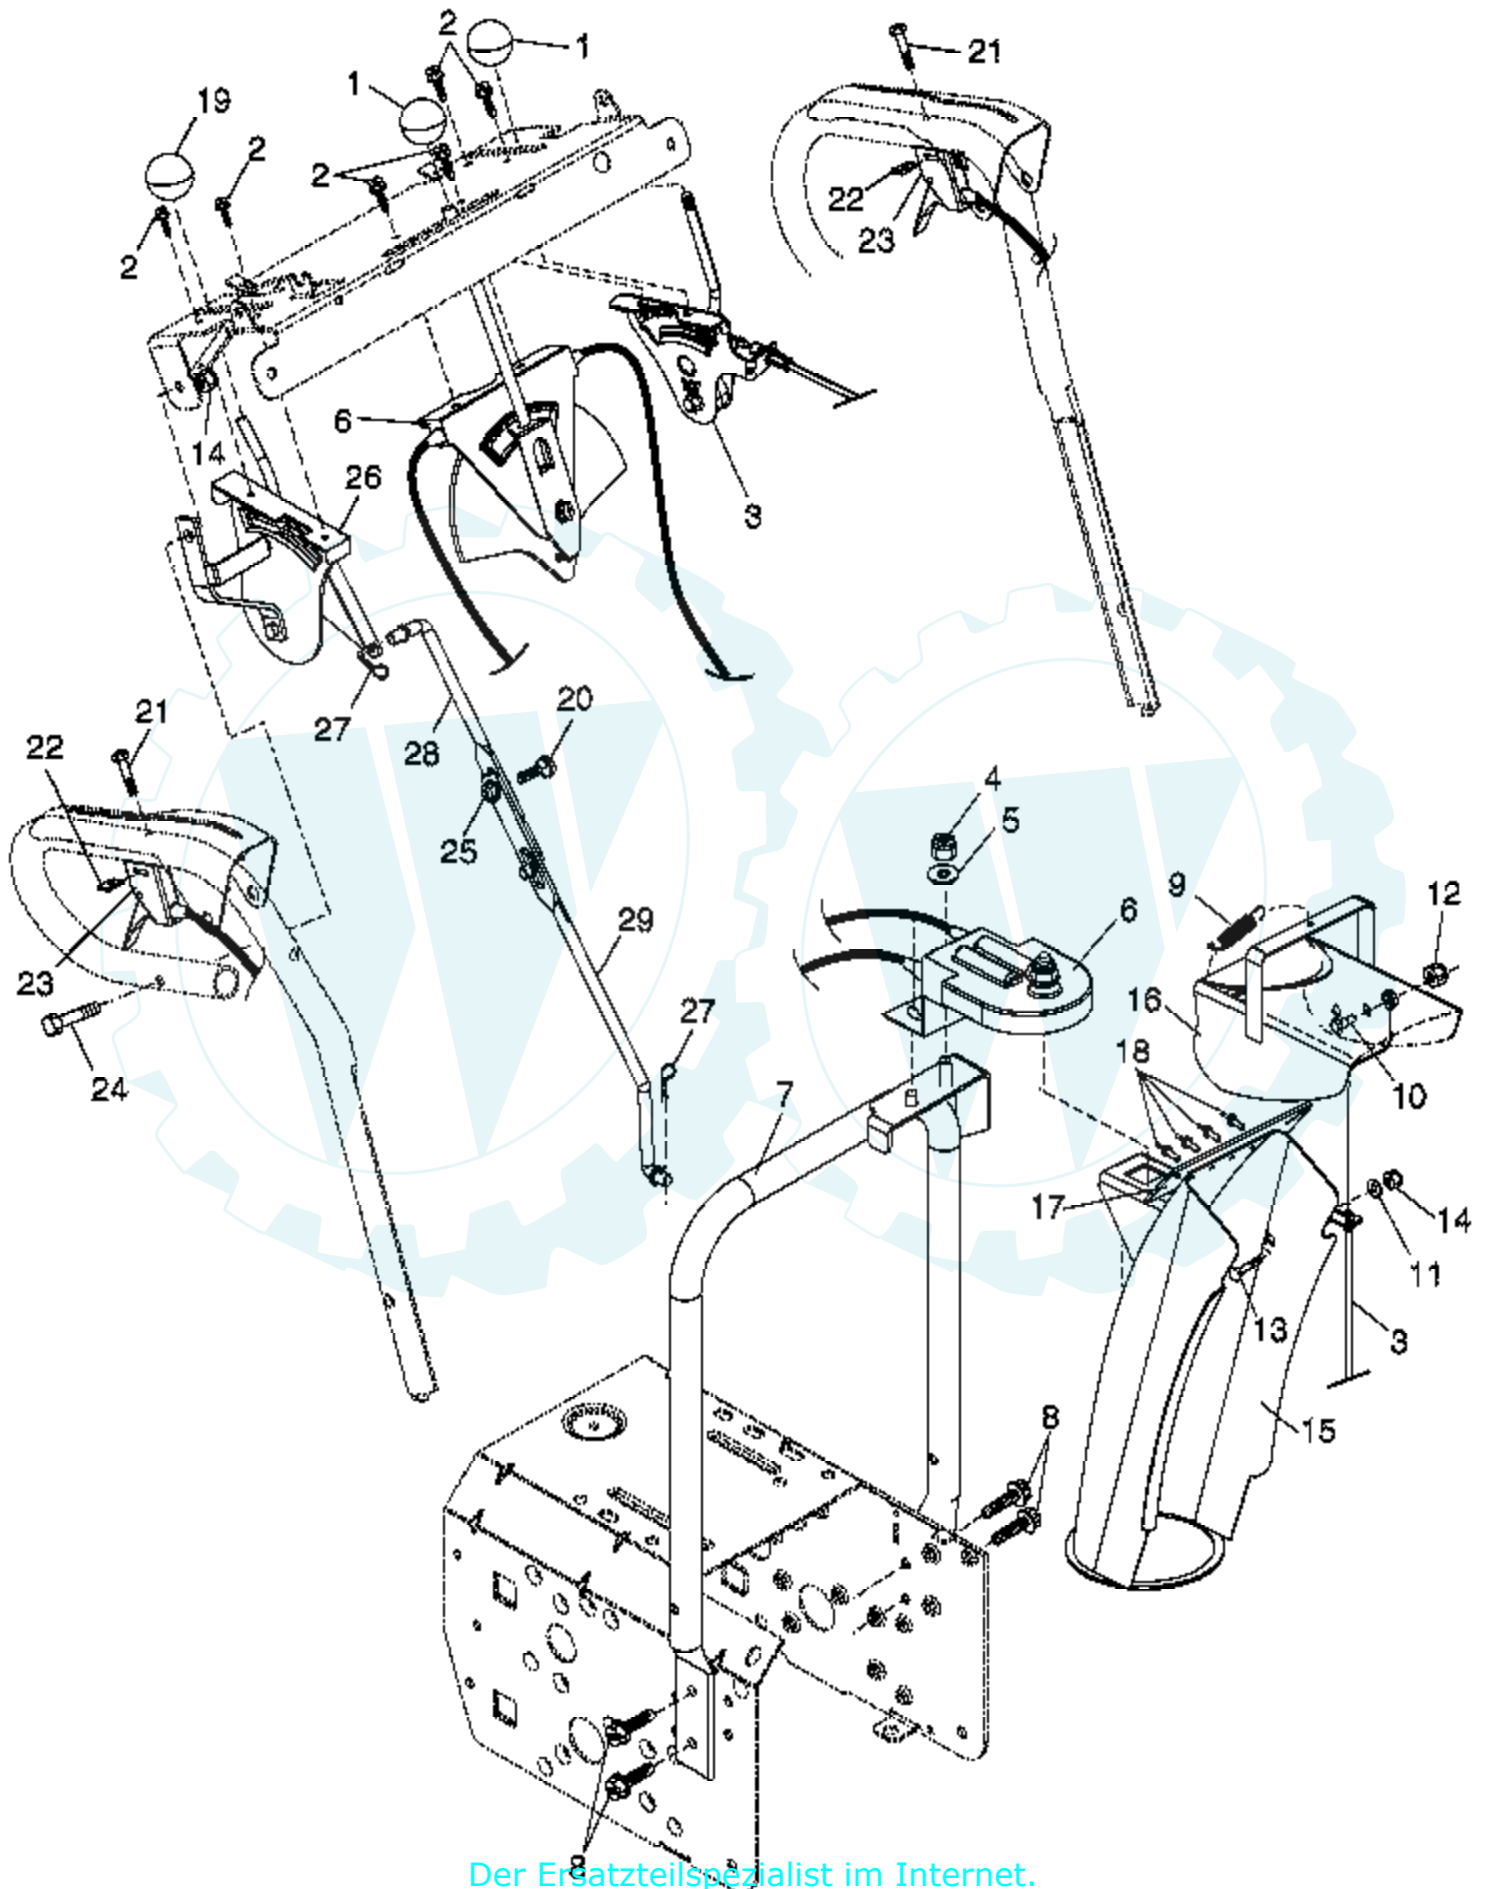

Ref #	Part Number	Qty	Description
1	183334		Knob, Lever
2	17501010		Screw #10-24 x 5/8
3	178674		Control Assembly, Deflector
4	73800600		Nut, Lock 3/8-16
5	19131316		Washer, Flat 3/8
6	178659		Control Assembly, Chute Rotater
7	178638X479		Support, Pivot
8	150078		Screw, Hex Head 5/16-18 x 3/4
9	183525		Spring, Deflector
10	179829		Bolt, Shoulder
11	155415		Washer, Flat
12	73800400		Nut, Lock 1/4-20
13	72250505		Bolt, Carriage 5/16-18
14	73800500		Nut, Lock 5/16-18
15	178628X428		Chute Assembly
16	178633X428		Deflector Assembly
17	179145		Seal, Deflector
18	128415		Rivet, Blind
19	183333		Knob, Speed Control Lever
20	72270506		Bolt, Carriage 5/16-18 x 3/4
21	74041024		Screw #10-24 x 1-1/2
22	183292		Nut, Weld #10-24
23	179156		Control Assembly, Power Steering
24	74780528		Screw, Hex Head 5/16-18 x 1-3/4
25	155377		Nut, Lock 5/16-18
26	179257		Lever Assembly, Speed Control
27	169675		Retainer, Hairpin
28	180445		Rod, Upper, Speed Control
29	179249		Rod, Lower, Speed Control