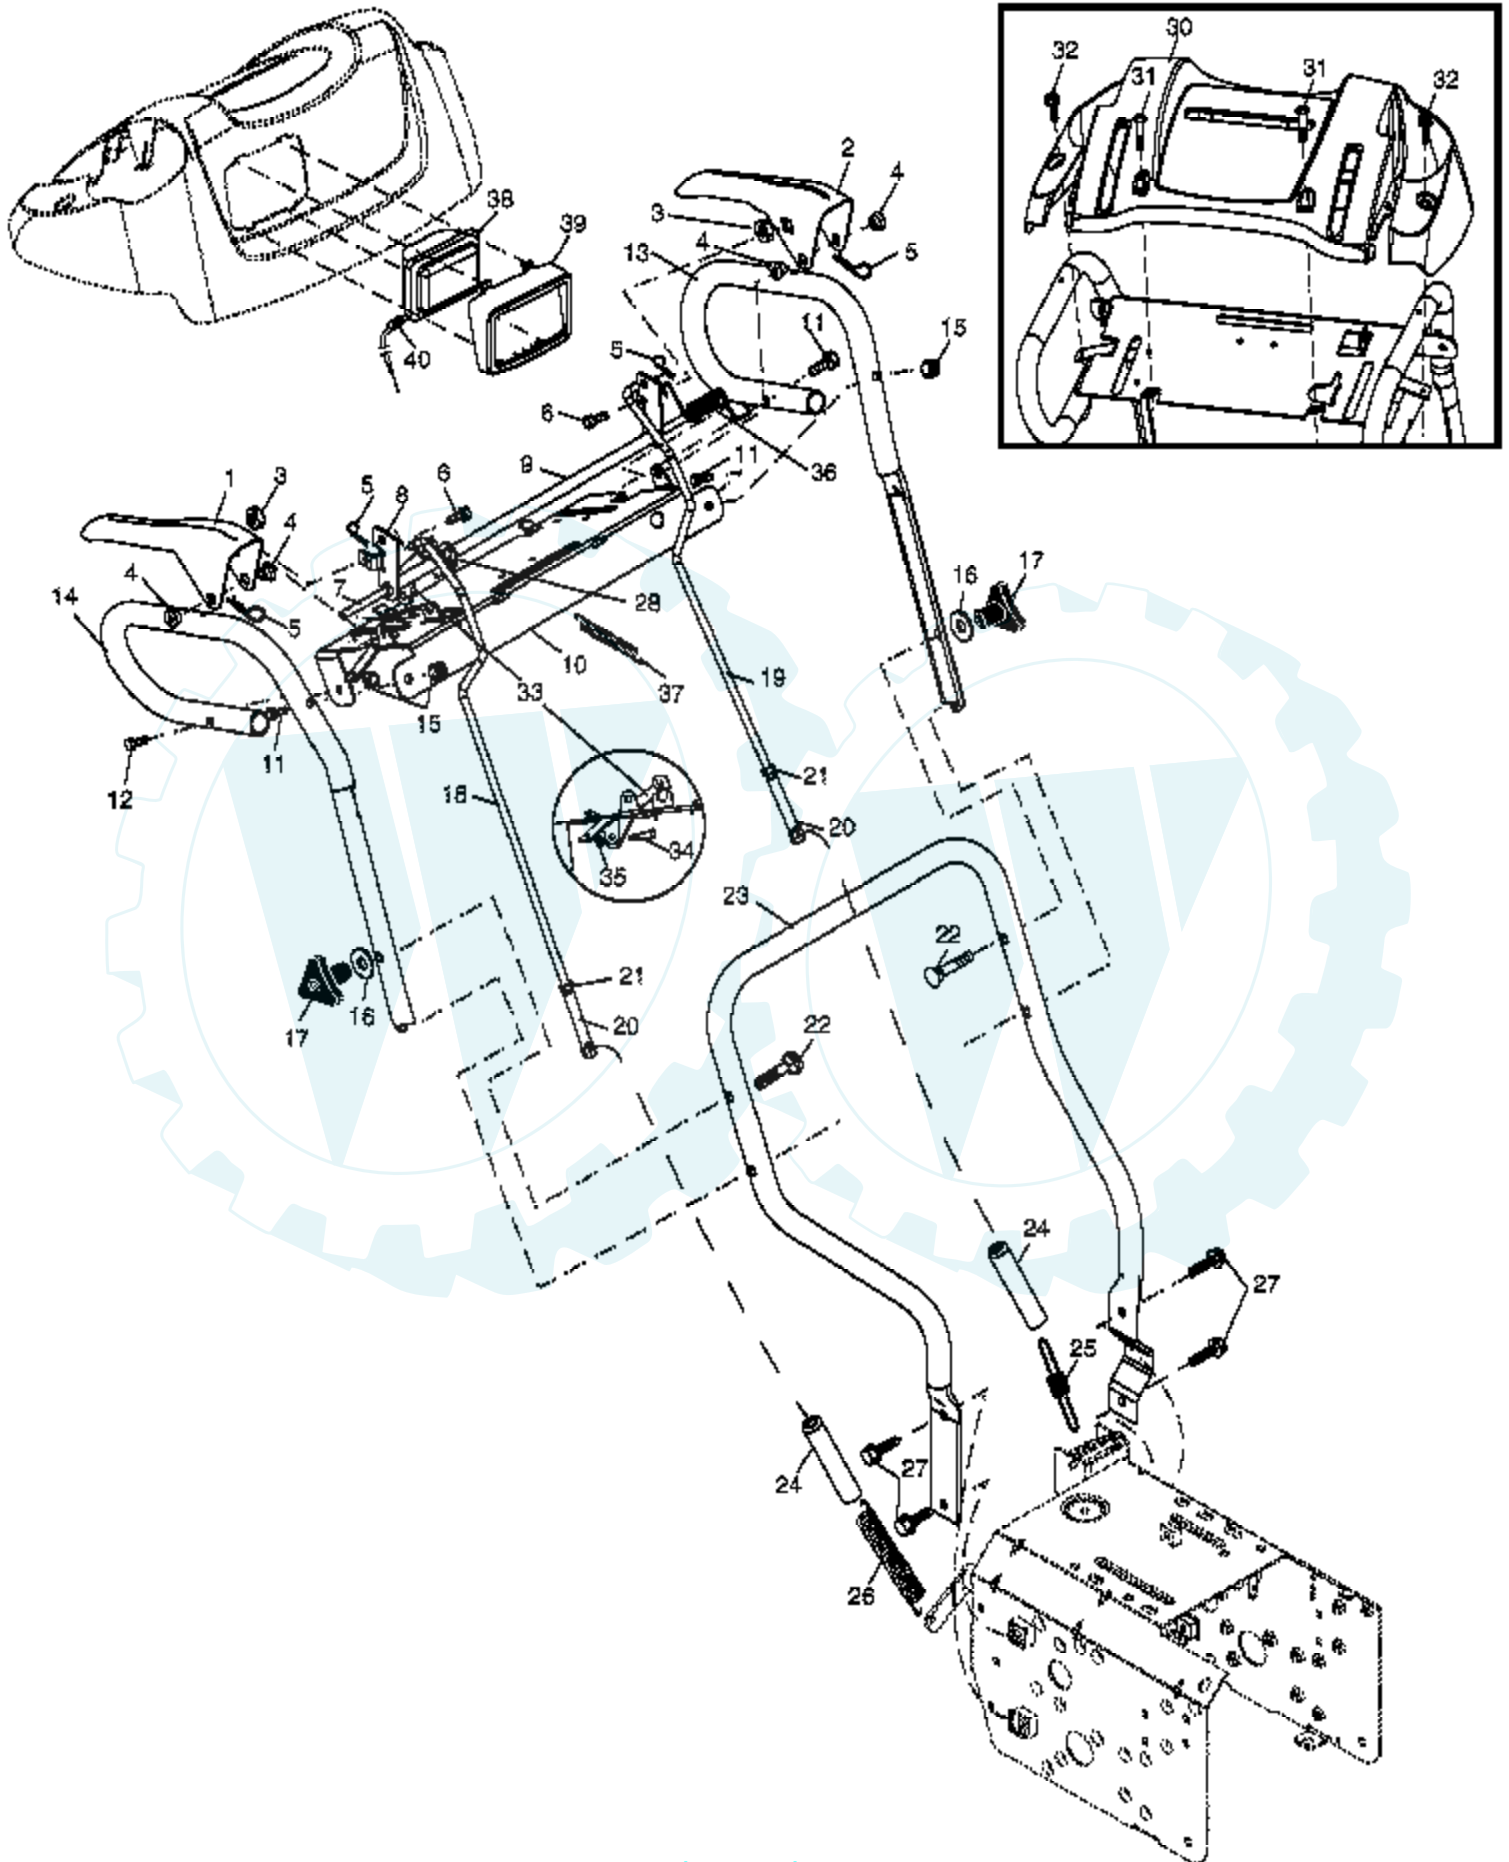

Ref #	Part Number	Qty	Description
1	178875X479		Lever, Auger Control, RH
2	178648X479		Lever, Traction Drive Control, LH
3	179439		Nut, Cage 1/4-20
4	178888		Bushing, Flange
5	169675		Retainer, Hairpin
6	180402		Screw, Hex Head 1/4-20 x 3/4
7	178652		Rod, Interlock
8	184003		Tube Assembly, Interlock, RH
9	178651		Tube Assembly, Interlock, LH
10	178645X479		Panel, Control
11	74780524		Screw, Hex Head 5/16-18 x 1-1/2
12	74780528		Screw, Hex Head 5/16-18 x 1-3/4
13	178646X479		Handle Tube, LH
14	178696X479		Handle Tube, RH
15	73800500		Nut, Lock 5/16-18
16	19131316		Washer, Flat 3/8
17	178899		Knob, Handle
18	179093		Rod, Auger Control
19	179098		Rod, Traction Control
20	180428		End, Control Rod
21	73350500		Nut, Hex, Jam 5/16-18
22	72120618		Bolt, Carriage 3/8-16 x 2-1/4
23	178825X479		Handle Tube, Lower
24	180447		Sleeve, Spring
25	180926		Spring, Traction Drive
26	178669		Spring, Auger Control
27	71210616		Screw, Hex Head 3/8-16 x 1
28	180494		Clip, Panel
30	182906		Console, Panel
31	175262		Screw, Hex Head, Tapping #10-24 x 1-1/4
32	750634		Screw, Hex Head, Tapping #10-24 x 1/2
33	175339X008		Latch, Interlock
34	183518		Bolt, Shoulder
35	68038		Nut, Lock 1/4-20
36	178831		Spring, Torsion
37	178658		Spring, Interlock
38	178666		Headlight, Halogen
39	178668		Bezel, Headlight
40	180964		Harness, Headlight (Halogen)