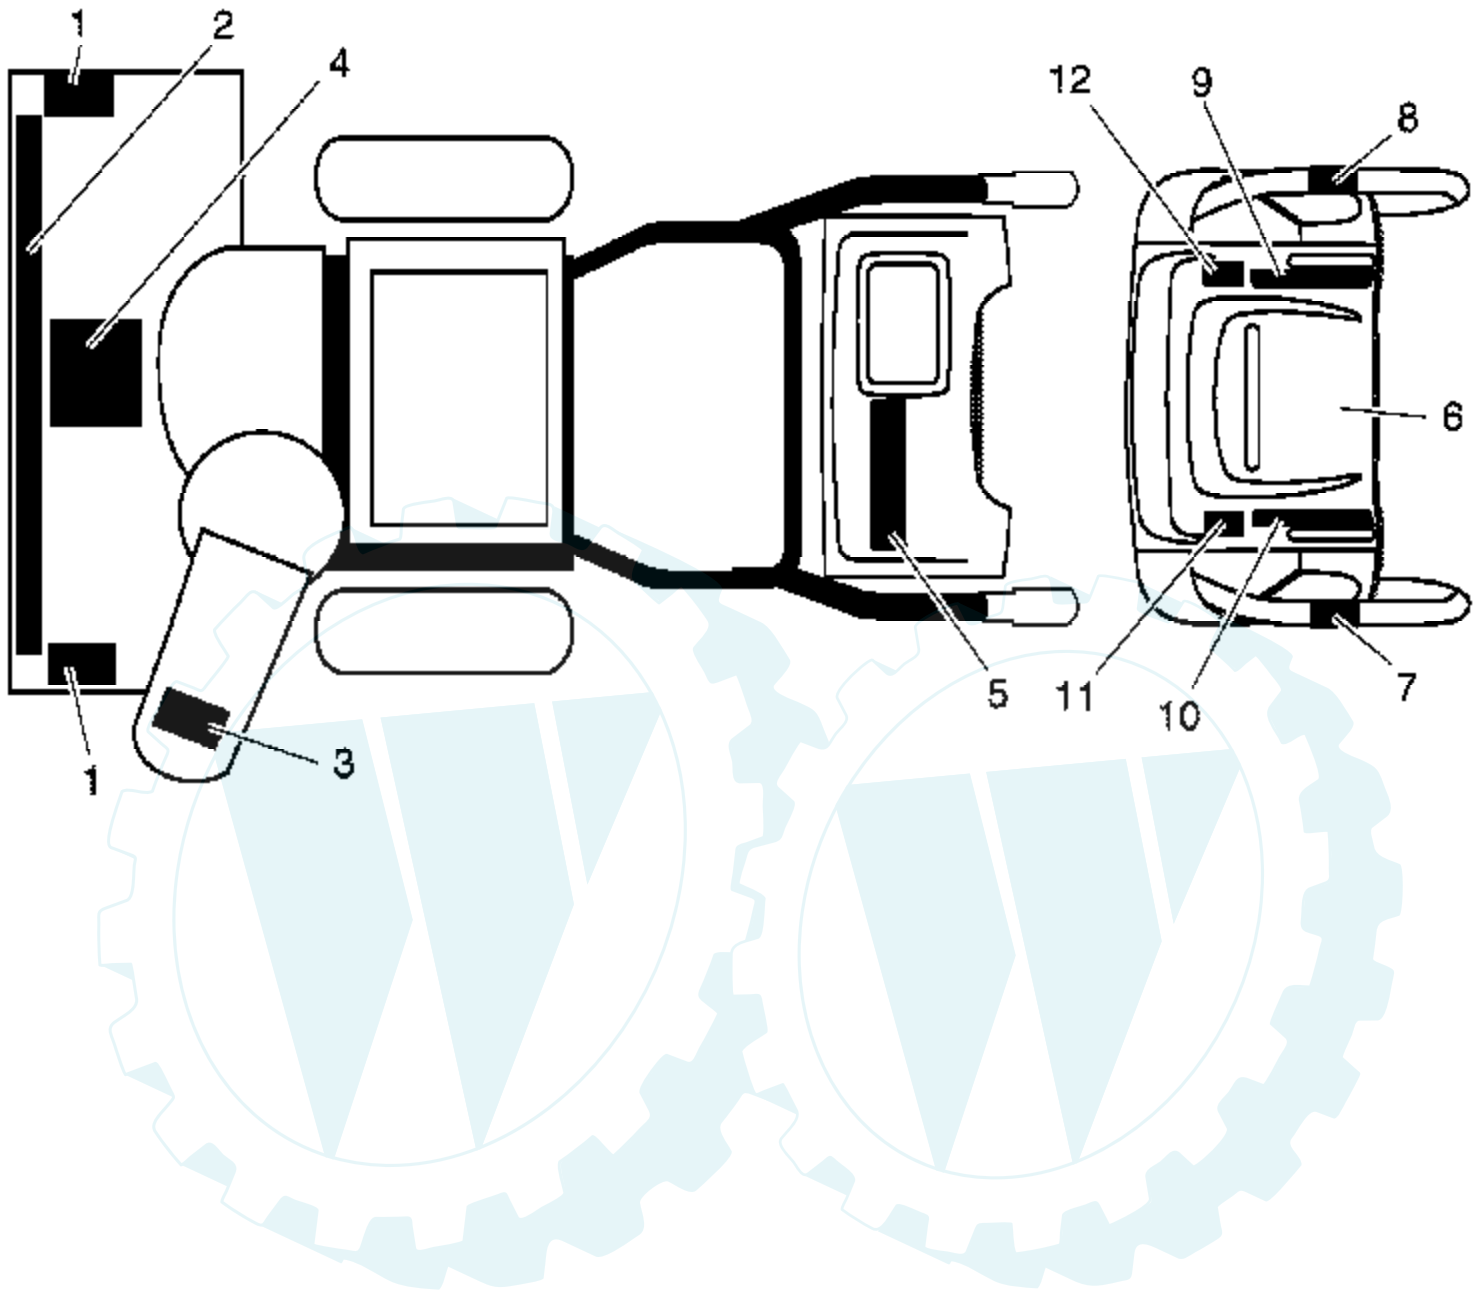

Ref #	Part Number	Qty	Description
1	183334		Knob, Lever
2	17501010		Screw #10-24 x 5/8
3	178674		Control Assembly, Deflector
4	73800600		Nut, Lock 3/8-16
5	19131316		Washer, Flat 3/8
6	178659		Control Assembly, Chute Rotater
7	178638X479		Support, Pivot
8	150078		Screw, Hex Head 5/16-18 x 3/4
9	183525		Spring, Deflector
10	179829		Bolt, Shoulder
11	155415		Washer, Flat
12	73800400		Nut, Lock 1/4-20
13	72250505		Bolt, Carriage 5/16-18
14	73800500		Nut, Lock 5/16-18
15	178628X428		Chute Assembly
16	178633X428		Deflector Assembly
17	179145		Seal, Deflector
18	128415		Rivet, Blind
19	183333		Knob, Speed Control Lever
20	72270506		Bolt, Carriage 5/16-18 x 3/4
21	74041024		Screw #10-24 x 1-1/2
22	183292		Nut, Weld #10-24
23	179156		Control Assembly, Power Steering
24	74780528		Screw, Hex Head 5/16-18 x 1-3/4
25	155377		Nut, Lock 5/16-18
26	179257		Lever Assembly, Speed Control
27	169675		Retainer, Hairpin
28	180445		Rod, Upper, Speed Control
29	179249		Rod, Lower, Speed Control