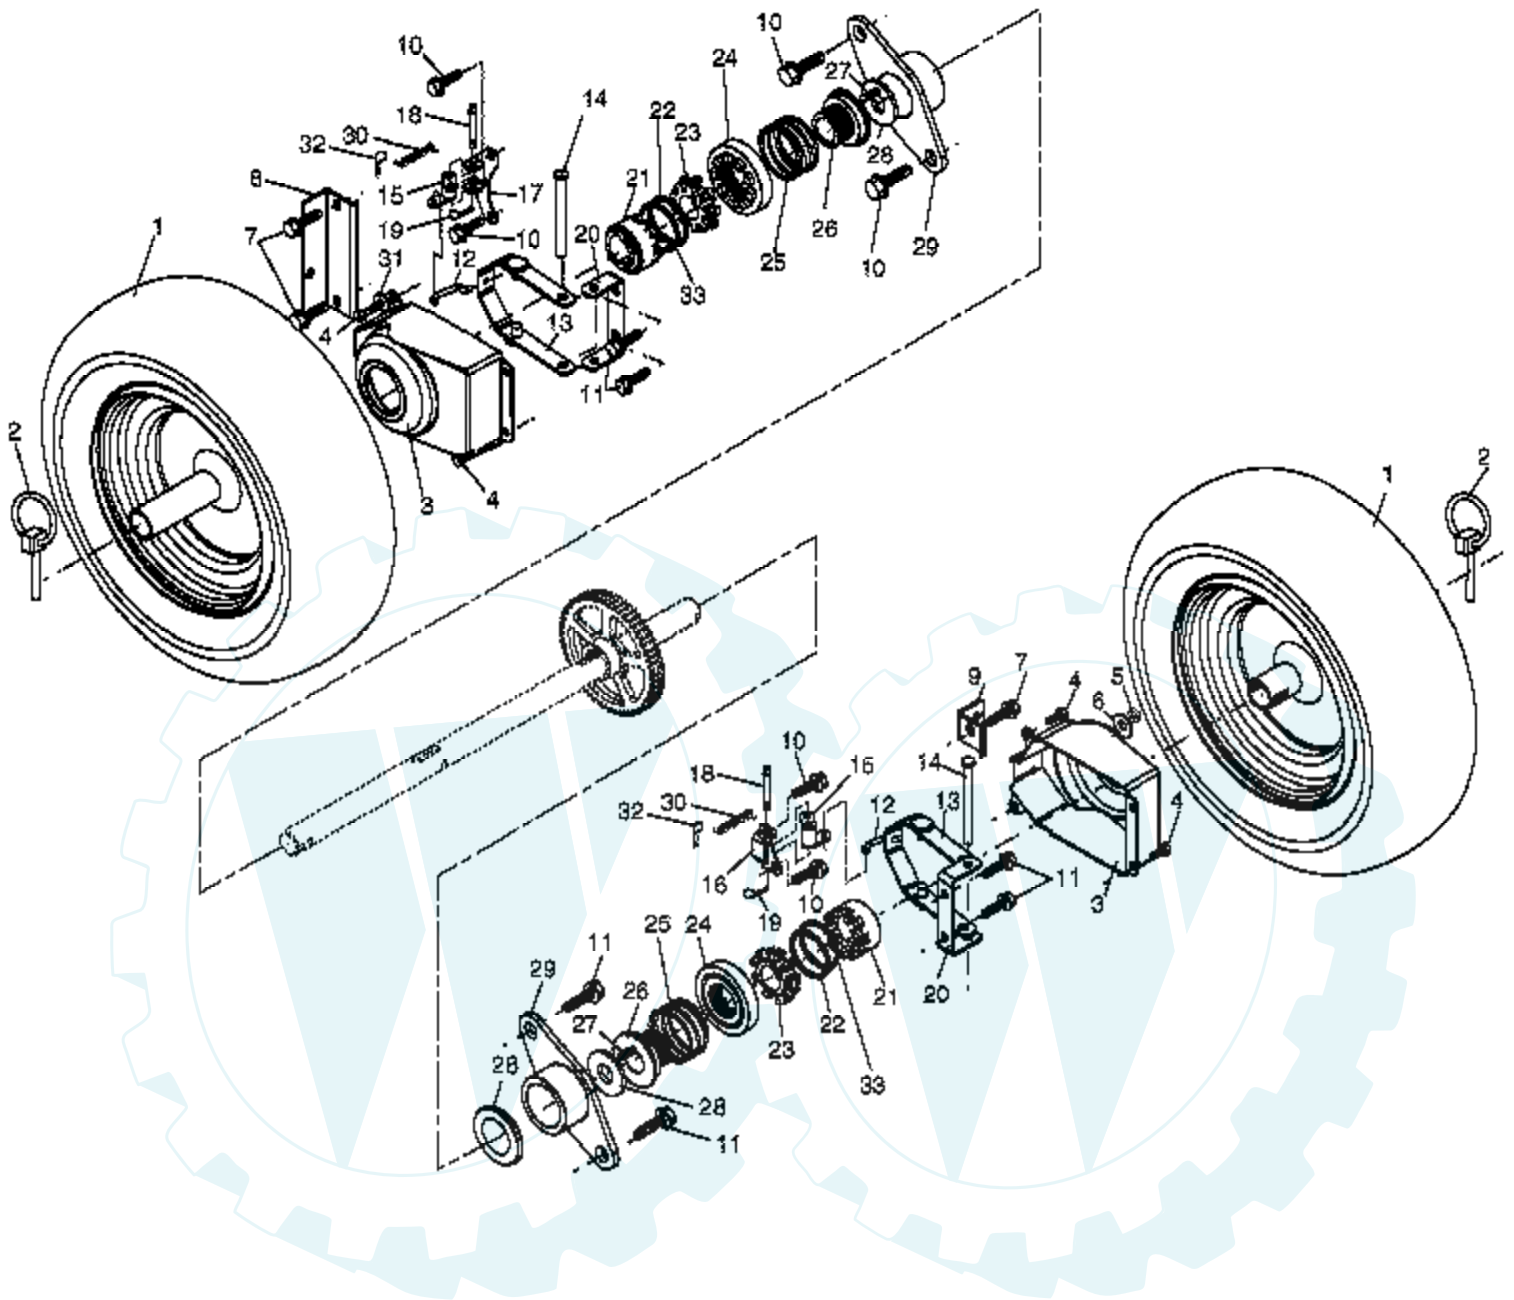

Ref #	Part Number	Qty	Description
1	178834		Wheel Assembly (16" Power Steer)
2	155443		Pin, Klik 1/4
3	181843		Cover, Power Steering
4	17541008		Screw, Hex Head #10-24 x 1/2
5	73800500		Nut, Lock 5/16-18
6	155415		Washer, Flat 5/16
7	71210616		Screw, Hex Head 3/8-16 x 1
8	182064X479		Bracket, Steer Cable RH
9	182044X479		Bracket, Steer Cable LH
10	150078		Screw, Hex Head 5/16-18 x 3/4
11	17490508		Screw, Hex Head 5/16-18 x 1/2
12	184393		Link, Steering Lever
13	184288X479		Lever Assembly, Steering
14	182015		Pin, Steering Lever
15	184361		Bellcrank Assembly
16	181982		Bracket Assembly, LH Steering
17	182063		Bracket Assembly, RH Steering
18	181847		Pin, Steering Bellcrank
19	85179		Retainer, Hairpin
20	179148X479		Bracket, Lever Assembly
21	179141		Driver, Wheel
22	182466		Ring, Wire Retainer
23	179136		Lobe, Wheel
24	179138		Slide, Clutch
25	179139		Spring, Clutch Slide
26	179137		Lobe, Axle
27	178879		Key, Square 1/4
28	174697		Washer, Thrust (1")
29	179830		Bearing, Axle
30	182226		Spring, Return
31	4802		Washer, Flat
32	700279		Clip, Retainer
33	12000045		Ring, Retaining