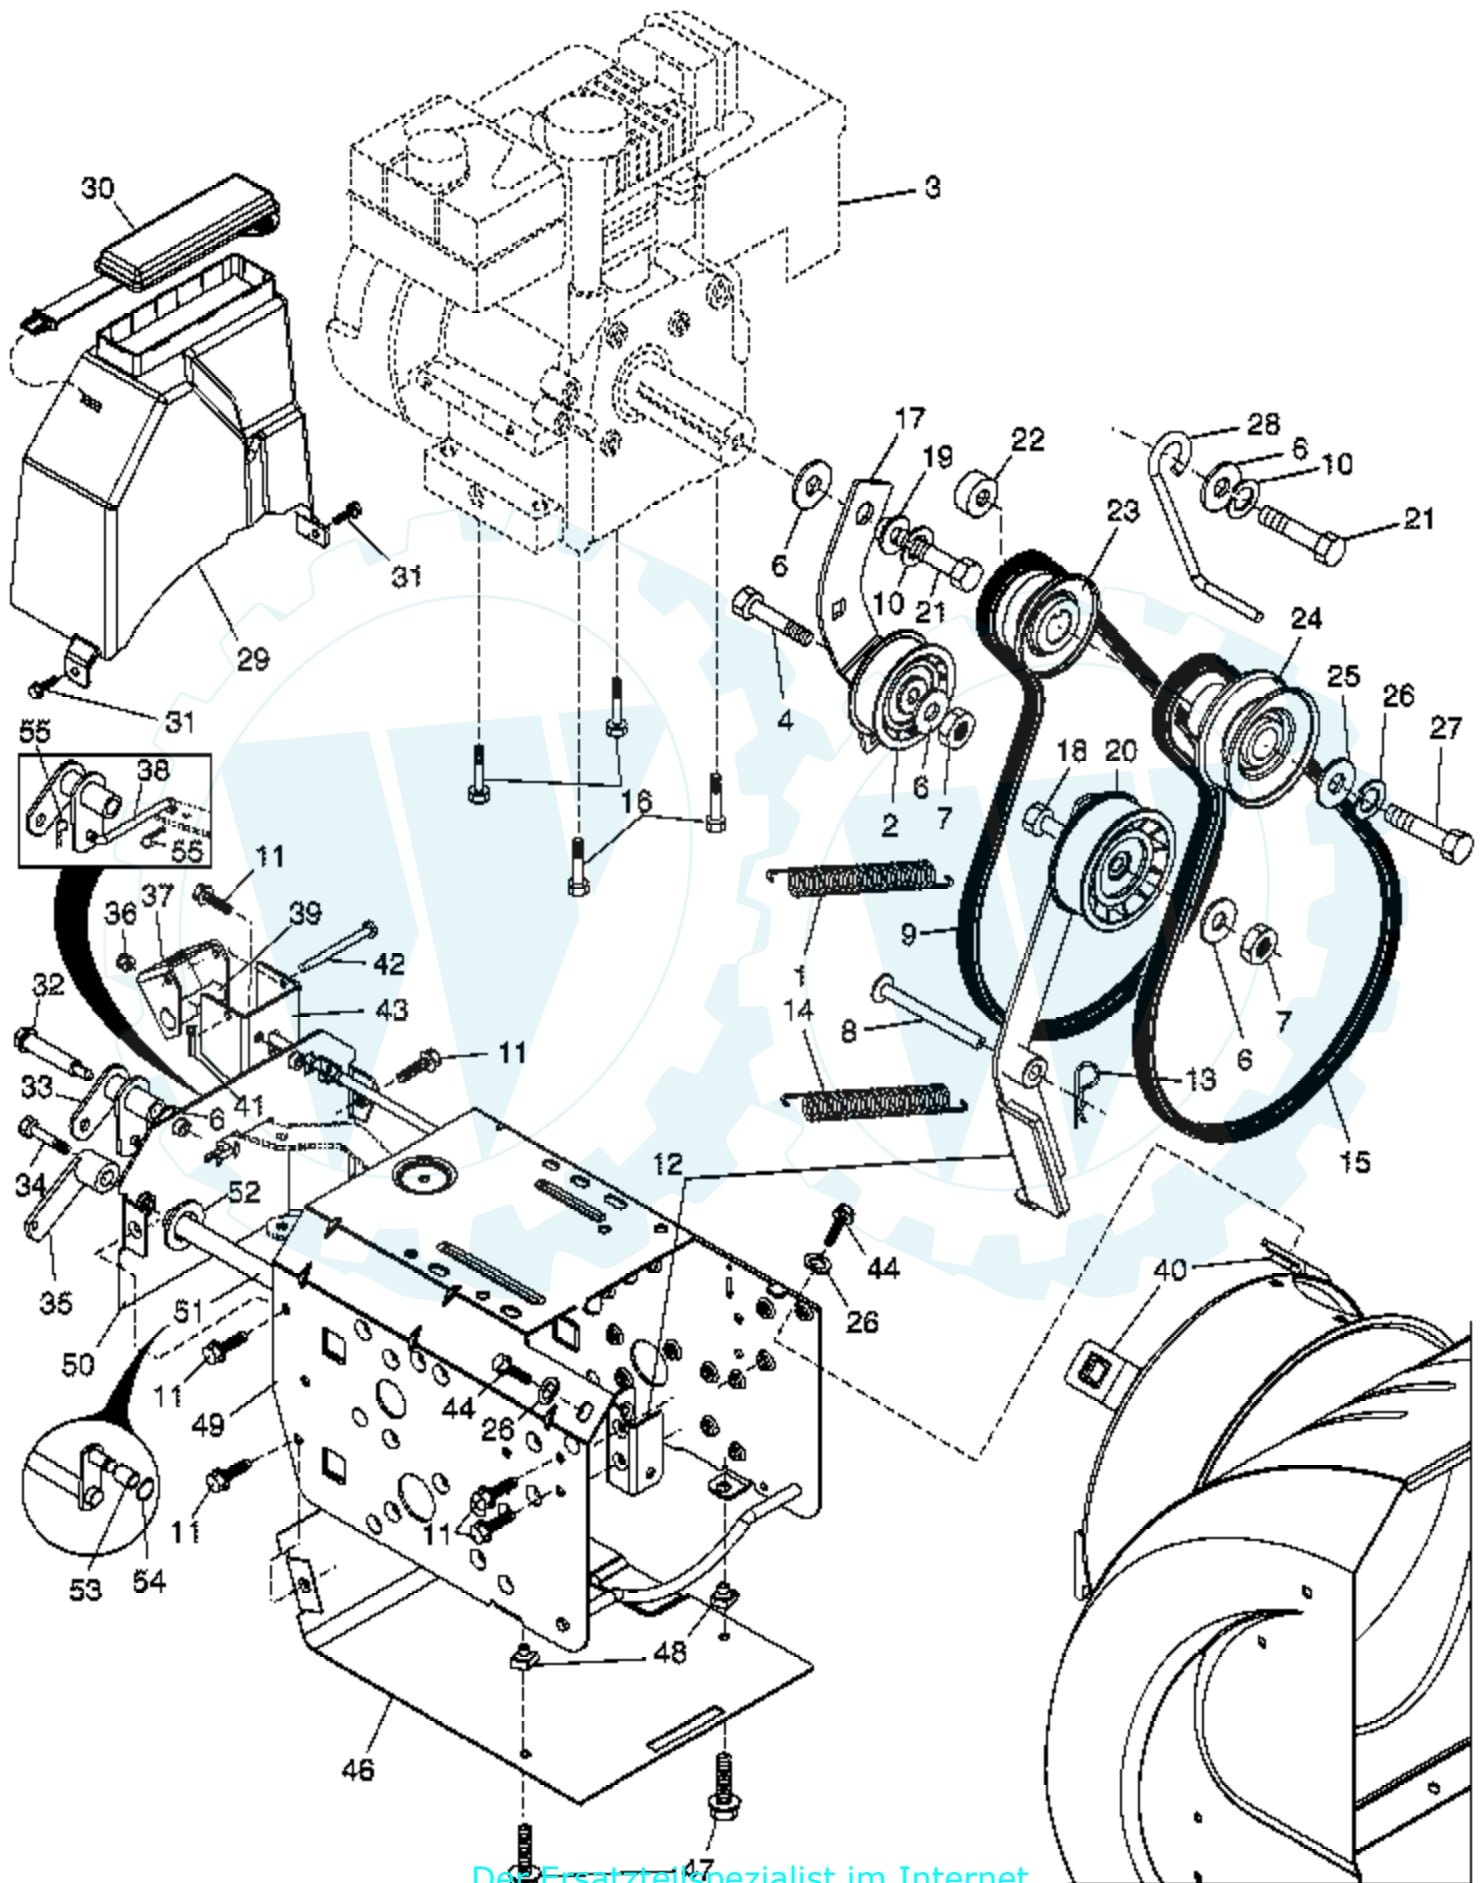

Ref #	Part Number	Qty	Description
1	181044		Spring, Traction Idler
2	180522		Pulley, Idler (2-1/4)
3			Engine, Tecumseh, Model Number HMSK105 (Order parts from Engine manufacturer)
4	74780520		Screw, Hex Head 5/16-18 x 1-1/4
6	59289		Washer, Flat
7	73930500		Nut, Jam, Lock 5/16-18
8	175330		Pin, Idler Pivot
9	179092		V-Belt, Traction Drive
10	10040500		Washer, Lock 5/16
11	150078		Screw, Hex Head 5/16-18 x 3/4
12	184789		Impeller Idler Arm & Bracket Assembly (Includes Key numbers 8 and 13)
13	85179		Retainer, Hairpin
14	178828		Spring, Brake
15	183533		V-Belt, Impeller Drive
16	150406		Screw, Hex Head 3/8-16 x 1-1/4
17	179354X008		Arm, Idler
18	74780524		Screw, Hex Head 5/16-18 x 1-1/2
19	175331		Bushing, Idler Pivot
20	180523		Pulley, Idler (2-3/4)
21	74610516		Screw, Hex Head 5/16-18 x 1
22	179371		Spacer, Engine Pulley
23	180478		Pulley, Engine, Traction Drive
24	179157		Pulley, Engine, Impeller Drive
25	62735		Washer, Flat 3/8
26	10040600		Washer, Lock 3/8
27	851084		Screw, Hex Head 3/8-24 x 1-3/8
28	155452		Guide, Belt
29	180465		Cover, Belt
30	178830		Cover, Toolbox
31	17490408		Screw, Hex Head 1/4-20 x 1/2
32	179256		Bolt, Shoulder 5/16-18
33	179250		Bellcrank Shifter
34	180401		Screw, Hex Head 1/4-28 x 3/4
35	179240		Arm, Auger Control
36	73800500		Nut, Lock 5/16-18
37	178833X479		Bellcrank Assembly
38	179251		Link, Speed Control
39	179064		Trunnion, Pivot Bracket
40	178890		Nut, Cage 3/8-16
41	76020208		Pin, Cotter 1/16 x 1/2
42	179065		Pin, Pivot Bracket
43	179063X479		Bracket, Bellcrank
44	74780624		Screw, Hex Head 3/8-16 x 1-1/2
46	178624X479		Pan, Frame Bottom
47	71020512		Screw, Hex Head 5/16-18 x 3/4
48	181156		Nut, Speed 5/16-18
49	183852X428		Frame Assembly
50	178693X428		Plate, Frame End
51	179068X008		Shaft, Auger Control
52	57079		Washer, Hardened
53	179062		Roller
54	12000010		Ring, Retaining
55	700279		Clip, Retainer