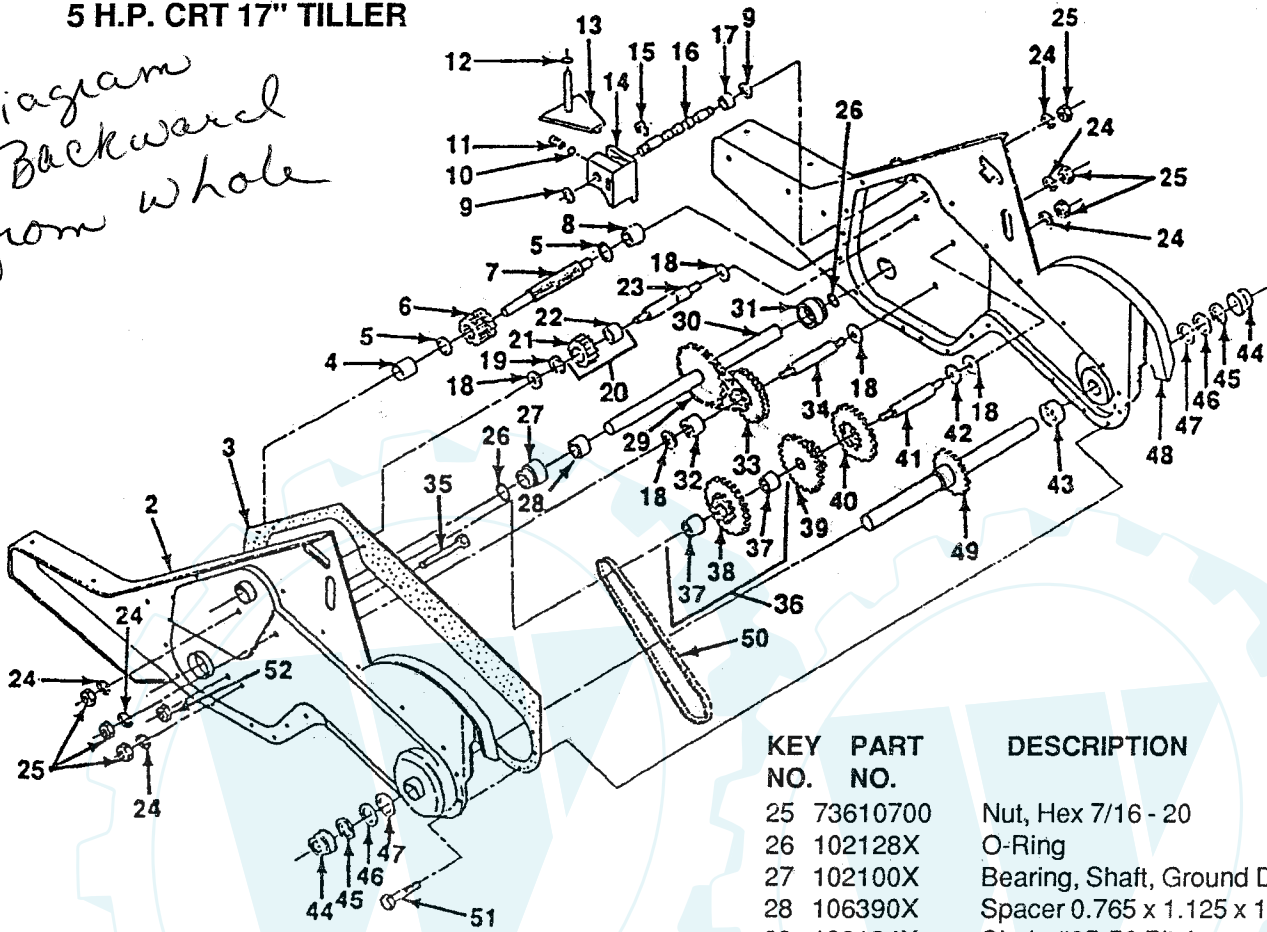

### 5 H.P. CRT 17" TILLER

KEY NO.	PART NO.	DESCRIPTION
1	---	Decal, O.P.E.I.
2	110612X	Decal, Caution
3	73510500	Nut, Keps 5/16 - 18
4	102332X	Bracket Reinforcement
5	74760524	Bolt, Hex 5/16 - 18 x 1-1/2
6	102173X	Counter Weight, R.H.
7	10040600	Washer, Lock 3/8

KEY NO.	PART NO.	DESCRIPTION
8	73220600	Nut Hex 3/8 - 16
9	4497H	Clip, Hairpin
10	102841X	Rivet, Drilled
11	102190X	Tire
	109208X	Rim
	795R	Tire Valve
12	121543X	Decal, Engine

# Transmission

5 H.P. CRT 17" TILLER

*Diagram  
Backward  
from whole*

KEY NO.	PART NO.	DESCRIPTION
1	121146X	Transmission Assembly (Inc. key 2-52)
2	121147X	Gearcase, L.H. w/Bearing (Inc. key 4)
3	106211X	Gasket, Gearcase
4	5020J	Bearing, Needle
5	1370H	Washer, Thrust 5/8 x 1.10 x 1/32
6	102113X	Pinion, Input
7	102110X	Shaft, Input
8	4895H	Bearing, Needle
9	102136X	Washer, Seal
10	7392M	Bail, Steel
11	100371K	Spring, Shift, Fork
12	106160X	O-Ring
13	102107X	Arm, Shift
14	8353J	Fork, Shift
15	12000039	Ring, Klip
16	102109X	Shaft, Shift
17	104159X	Spacer, Split
18	4358J	Washer
19	12000040	Ring, Klip
20	102114X	Gear, Assembly, Reverse Idler (Inc. key 21 & 22)
21	102115X	Gear, Reverse Idler
22	6803J	Bearing, Needle
23	102111X	Shaft, Reverse Idler
24	10040700	Washer, Lock 7/16