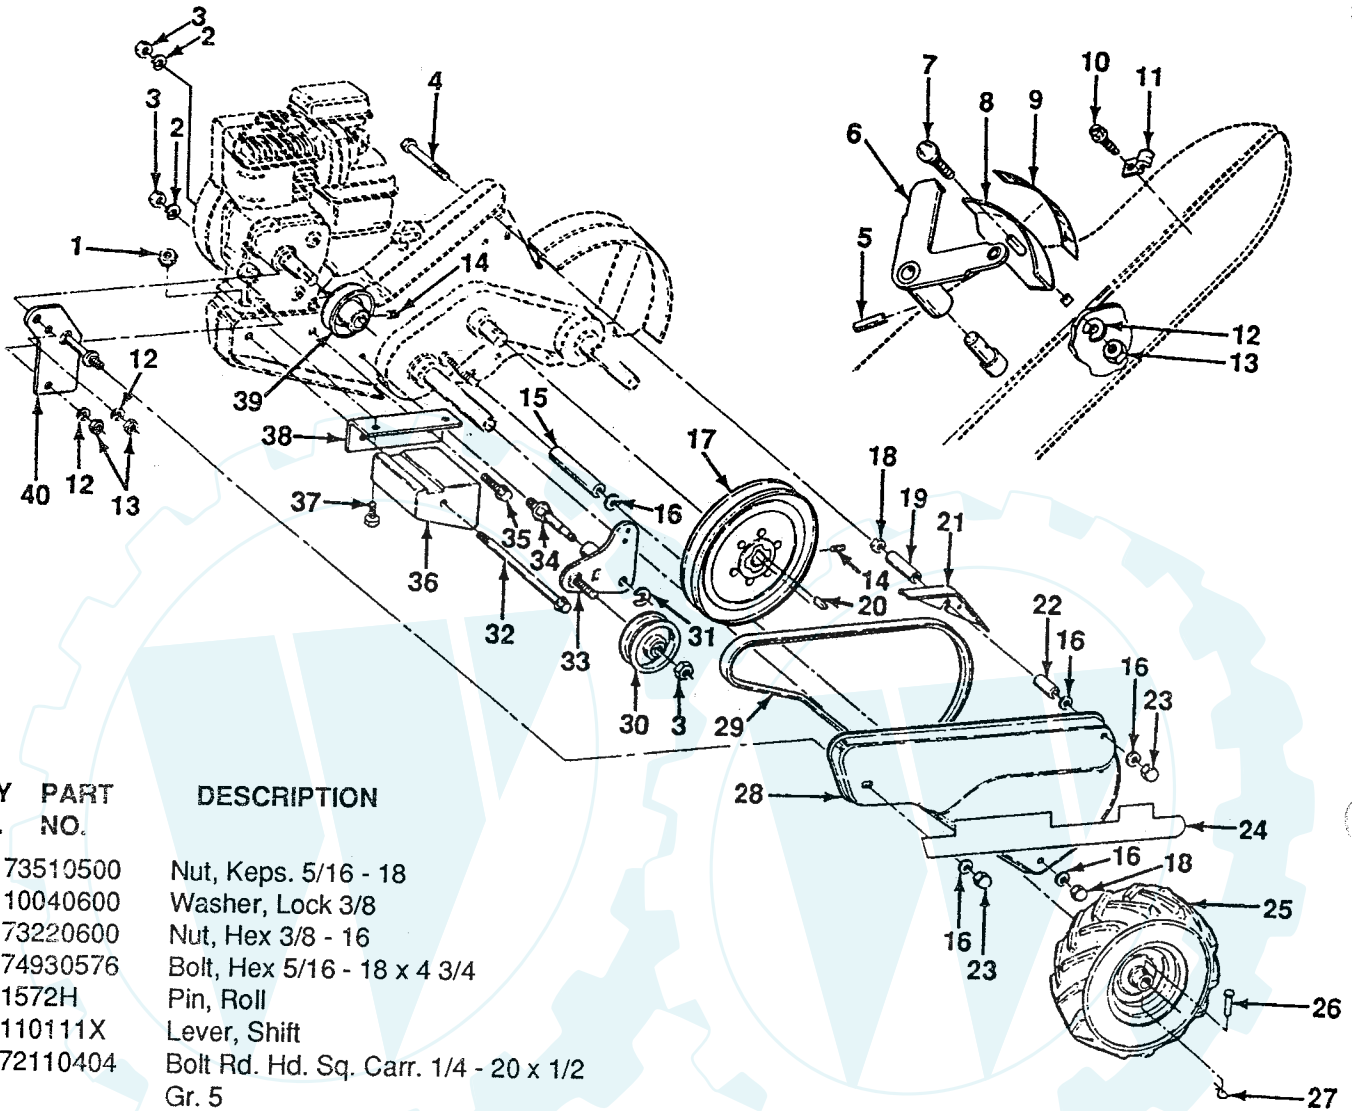

## Detail "A" - Handle Assembly

5 H.P. CRT 17" TILLER

1	73731000	Nut, Keps #10-24	16	109229X	Lock, Handle
2	9266R	Grip, Handle	17	5394H	Nut 3/8 - 16
3	72140404	Bolt, Carriage 1/4 - 20 X 1/2 Gr. 5	18	19131611	Washer 13/32 X 1 X 11 Ga.
4	71091008	Screw, Mach, Pan HD CR #10 24 x 1/2	19	109228X	Lever, Lock, Handle
5	104322X	Decal, Instruction	20	9484R	Clip
6	124172X	Decal, Control Panel	21	86777	Screw, Hex Washer Hd. Slotted No. 10 - 24 X 1/2
7	120943X	Panel - Control	22	102604X	Grip, Bar, Control
8	104164X	Tie, Cable	23	10040400	Washer, Lock 1/4
9	8206H	Grip, Handle	24	73220400	Nut, Hex 1/4 - 20
10	109335X	Handle, Shift	25	102744X	Clamp, Bar, Control
11	4497H	Clip, Hairpin	26	105216X	Bar Assembly, Control
12	81328	Bolt, Shoulder	27	102162X	Cable, Clutch
13	109313X	Grommet, Rubber	28	110614X	Decal, Hand Placement
14	109337X	Rod, Shift	29	120940X425	Handle
15	72110608	Bolt, Carriage 3/8 -16 X 1 Gr. 5	30	110670X	Control, Throttle
			31	110680X	Knob, Control
			---	124175X	Owner's Manual (English)
			---	124176X	Owner's Manual (French)

### 5 H.P. CRT 17" TILLER

KEY PART NO.	PART NO.	DESCRIPTION
1	73510500	Nut, Keps. 5/16 - 18
2	10040600	Washer, Lock 3/8
3	73220600	Nut, Hex 3/8 - 16
4	74930576	Bolt, Hex 5/16 - 18 x 4 3/4
5	1572H	Pin, Roll
6	110111X	Lever, Shift
7	72110404	Bolt Rd. Hd. Sq. Carr. 1/4 - 20 x 1/2 Gr. 5
8	8700J	Panel, Shift Indicator
9	104323X	Decal, Shift Indicator
10	86777	Screw, Hex - Washer Head, slotted #10 - 24 x 1/2
11	9484R	Clip
12	10040400	Washer, Lock 1/4
13	73220400	Nut, Hex 1/4 - 20
14	23230506	Screw, Set Hex. 5/16 - 18 x 3/8
15	120938X	Spacer, Split 0.327 x 0.42 x 2.68
16	19111116	Washer, 11/32 x 11/16 x 16 Ga.
17	100473M	Sheave, Transmission
18	73220500	Nut, Hex 5/16 - 18
19	110651X	Spacer, Split 0.327 x 0.42 x 1.75
20	2649M	Key, Square 3/16 x 1-1/8
21	110653X	Guard, Pinch Point
22	110652X	Spacer, Split 0.327 x 0.42 x 2.09
23	104214X	Nut, Cap 5/16 - 18
24	124173X	Decal, Belt Guard
25	102190X	Tire
	109208X	Rim
	795R	Tire Valve