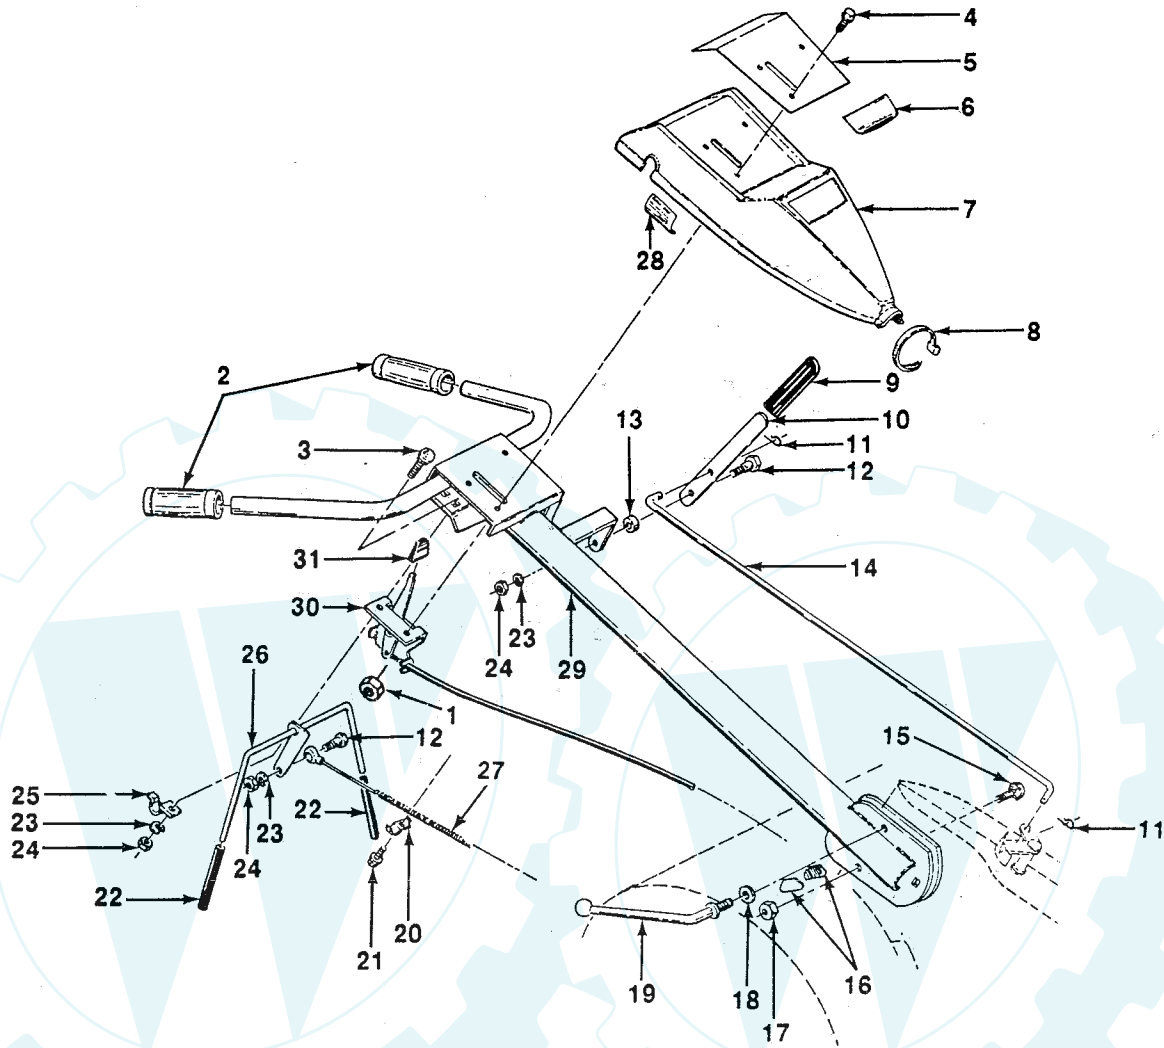

## Detail "A" - Handle Assembly

5 H.P. CRT 17" TILLER

1	73731000	Nut, Keps #10-24	16	109229X	Lock, Handle
2	9266R	Grip, Handle	17	5394H	Nut 3/8 - 16
3	72140404	Bolt, Carriage 1/4 - 20 X 1/2 Gr. 5	18	19131611	Washer 13/32 X 1 X 11 Ga.
4	71091008	Screw, Mach, Pan HD CR #10 24 x 1/2	19	109228X	Lever, Lock, Handle
5	104322X	Decal, Instruction	20	9484R	Clip
6	124172X	Decal, Control Panel	21	86777	Screw, Hex Washer Hd. Slotted No. 10 - 24 X 1/2
7	120943X	Panel - Control	22	102604X	Grip, Bar, Control
8	104164X	Tie, Cable	23	10040400	Washer, Lock 1/4
9	8206H	Grip, Handle	24	73220400	Nut, Hex 1/4 - 20
10	109335X	Handle, Shift	25	102744X	Clamp, Bar, Control
11	4497H	Clip, Hairpin	26	105216X	Bar Assembly, Control
12	81328	Bolt, Shoulder	27	102162X	Cable, Clutch
13	109313X	Grommet, Rubber	28	110614X	Decal, Hand Placement
14	109337X	Rod, Shift	29	120940X425	Handle
15	72110608	Bolt, Carriage 3/8 -16 X 1 Gr. 5	30	110670X	Control, Throttle
			31	110680X	Knob, Control
			---	124175X	Owner's Manual (English)
			---	124176X	Owner's Manual (French)

### 5 H.P. CRT 17" TILLER

KEY PART NO.	PART NO.	DESCRIPTION
1	73510500	Nut, Keps. 5/16 - 18
2	10040600	Washer, Lock 3/8
3	73220600	Nut, Hex 3/8 - 16
4	74930576	Bolt, Hex 5/16 - 18 x 4 3/4
5	1572H	Pin, Roll
6	110111X	Lever, Shift
7	72110404	Bolt Rd. Hd. Sq. Carr. 1/4 - 20 x 1/2 Gr. 5
8	8700J	Panel, Shift Indicator
9	104323X	Decal, Shift Indicator
10	86777	Screw, Hex - Washer Head, slotted #10 - 24 x 1/2
11	9484R	Clip
12	10040400	Washer, Lock 1/4
13	73220400	Nut, Hex 1/4 - 20
14	23230506	Screw, Set Hex. 5/16 - 18 x 3/8
15	120938X	Spacer, Split 0.327 x 0.42 x 2.68
16	19111116	Washer, 11/32 x 11/16 x 16 Ga.
17	100473M	Sheave, Transmission
18	73220500	Nut, Hex 5/16 - 18
19	110651X	Spacer, Split 0.327 x 0.42 x 1.75
20	2649M	Key, Square 3/16 x 1-1/8
21	110653X	Guard, Pinch Point
22	110652X	Spacer, Split 0.327 x 0.42 x 2.09
23	104214X	Nut, Cap 5/16 - 18
24	124173X	Decal, Belt Guard
25	102190X	Tire
	109208X	Rim
	795R	Tire Valve