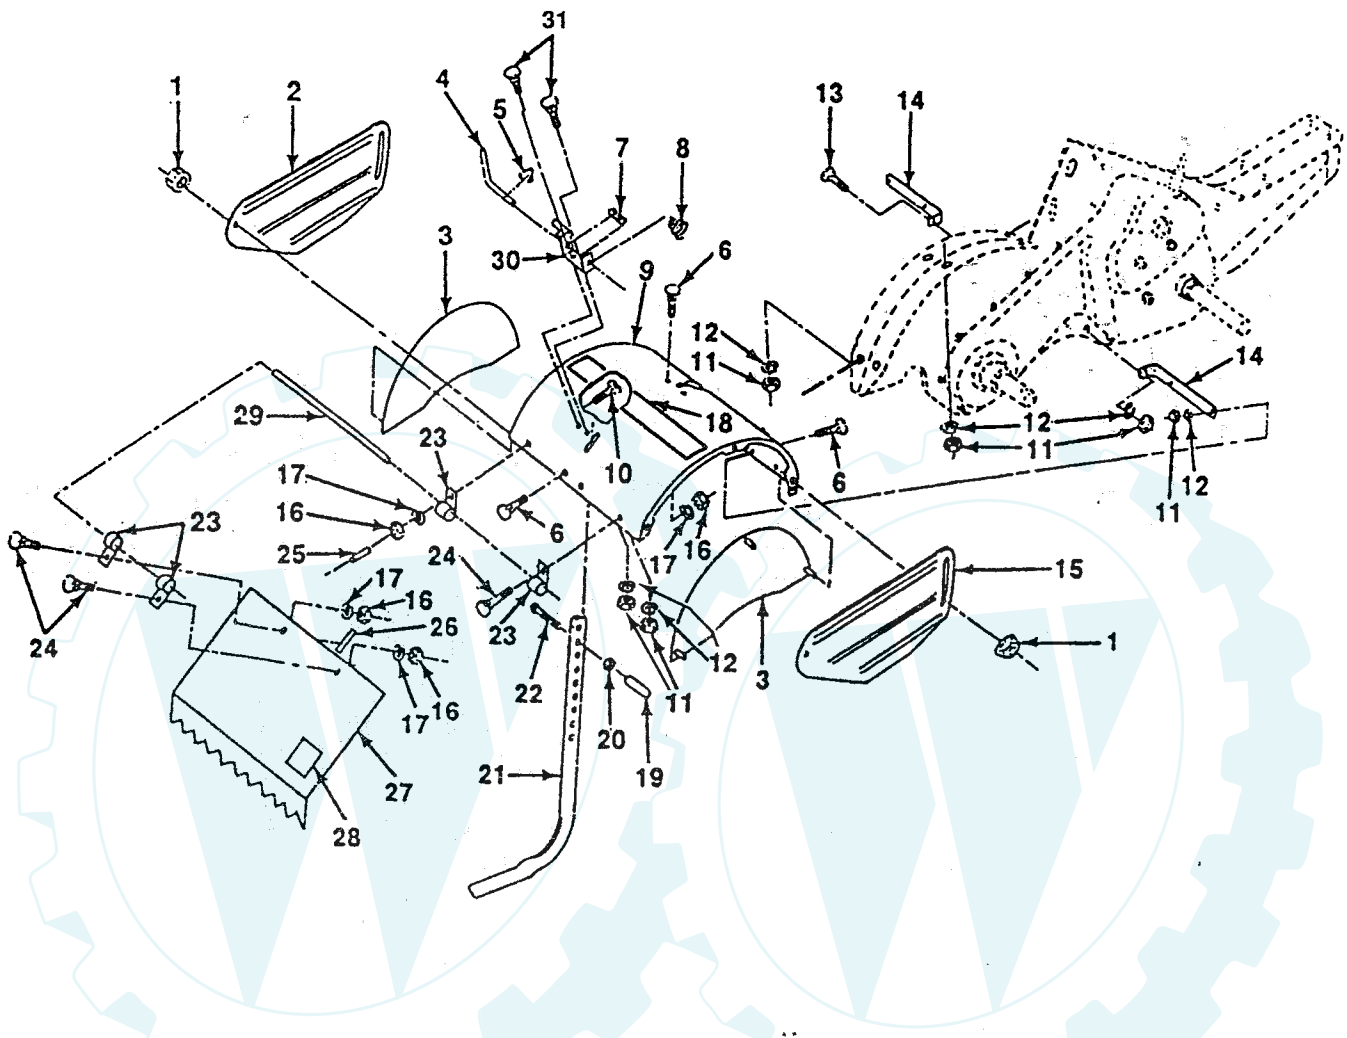

# Transmission

5 H.P. CRT 17" TILLER

*Diagram  
Backward  
from whole*

KEY NO.	PART NO.	DESCRIPTION
1	121146X	Transmission Assembly (Inc. key 2-52)
2	121147X	Gearcase, L.H. w/Bearing (Inc. key 4)
3	106211X	Gasket, Gearcase
4	5020J	Bearing, Needle
5	1370H	Washer, Thrust 5/8 x 1.10 x 1/32
6	102113X	Pinion, Input
7	102110X	Shaft, Input
8	4895H	Bearing, Needle
9	102136X	Washer, Seal
10	7392M	Bail, Steel
11	100371K	Spring, Shift, Fork
12	106160X	O-Ring
13	102107X	Arm, Shift
14	8353J	Fork, Shift
15	12000039	Ring, Klip
16	102109X	Shaft, Shift
17	104159X	Spacer, Split
18	4358J	Washer
19	12000040	Ring, Klip
20	102114X	Gear, Assembly, Reverse Idler (Inc. key 21 & 22)
21	102115X	Gear, Reverse Idler
22	6803J	Bearing, Needle
23	102111X	Shaft, Reverse Idler
24	10040700	Washer, Lock 7/16

## Tine Shield

5 H.P. CRT 17" TILLER

KEY NO.	PART NO.	DESCRIPTION
1	98000129	Nut, Flange 5/16 - 18
2	104086X425	Shield, Side outer L. H.
3	104085X425	Shield Side
4	8393J	Pin, Stake Depth
5	12000036	Ring, Klip
6	72140506	Bolt, Carriage 5/16 - 18 x 3/4 Gr 5
7	8394J	Spring
8	109230X	Spring, Depth Stake
9	102326X425	Shield, Tine
10	72040410	Bolt, Carriage 1/4 - 20 x 1 - 1/4 Gr. 5
11	10040500	Nut, Hex 5/16 - 18
12	73220500	Washer, Lock 5/16
13	72110510	Bolt, Carriage 5/16 - 18 x 1 1/4
14	124343X	Bracket, Shield Tine
15	104101X425	Shield, Side Outer R.H.
16	73220400	Nut, Hex 1/4 - 20

### 5 H.P. CRT 17" TILLER

KEY PART NO.	PART NO.	DESCRIPTION
1	4459J	Tine L. H. Outer
2	74610616	Bolt, Hex 3/8 - 24 x 1
3	10040600	Washer, Lock 3/8
4	73610600	Nut, Hex 3/8 - 24
5	4929H	Clevis Pin
6	102380X	Hub and Plate, Assembly L. H.