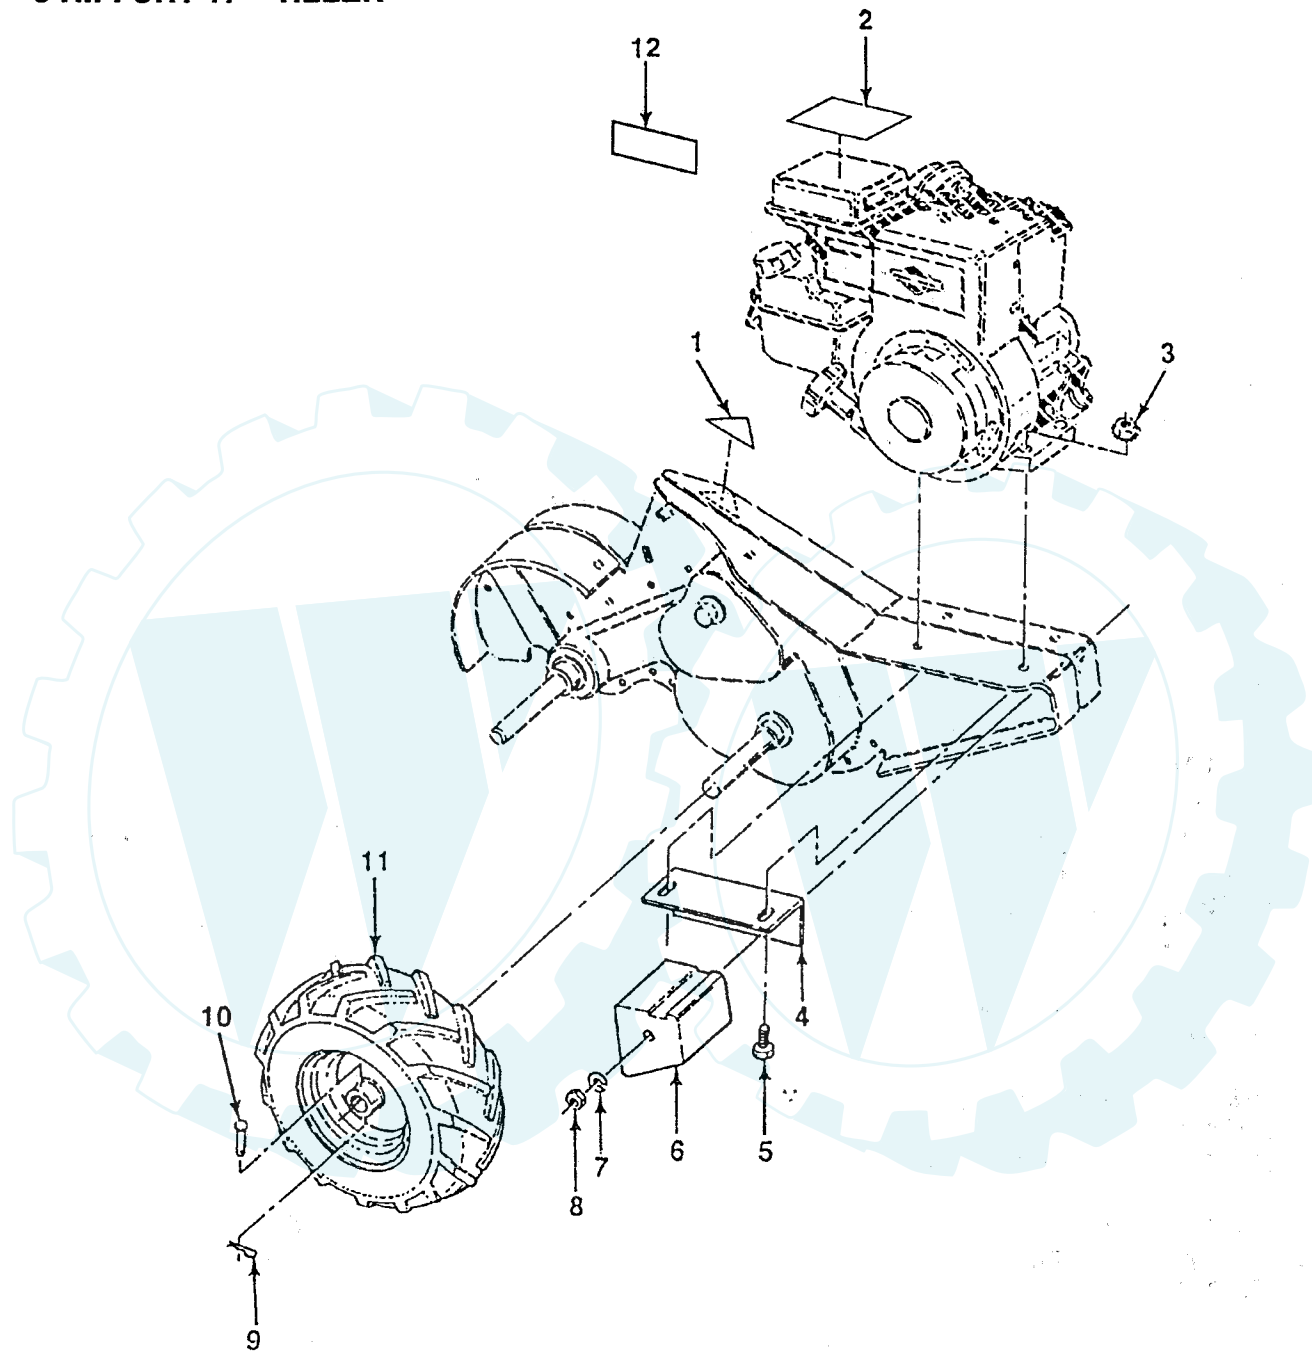

VI. REPAIR PARTS

Mainframe, Right Side

5 H.P. CRT 17" TILLER

KEY NO.	PART NO.	DESCRIPTION
1	---	Decal, O.P.E.I.
2	110612X	Decal, Caution
3	73510500	Nut, Keps 5/16 - 18
4	102332X	Bracket Reinforcement
5	74760524	Bolt, Hex 5/16 - 18 x 1-1/2
6	102173X	Counter Weight, R.H.
7	10040600	Washer, Lock 3/8

KEY NO.	PART NO.	DESCRIPTION
8	73220600	Nut Hex 3/8 - 16
9	4497H	Clip, Hairpin
10	102841X	Rivet, Drilled
11	102190X	Tire
	109208X	Rim
	795R	Tire Valve
12	121543X	Decal, Engine