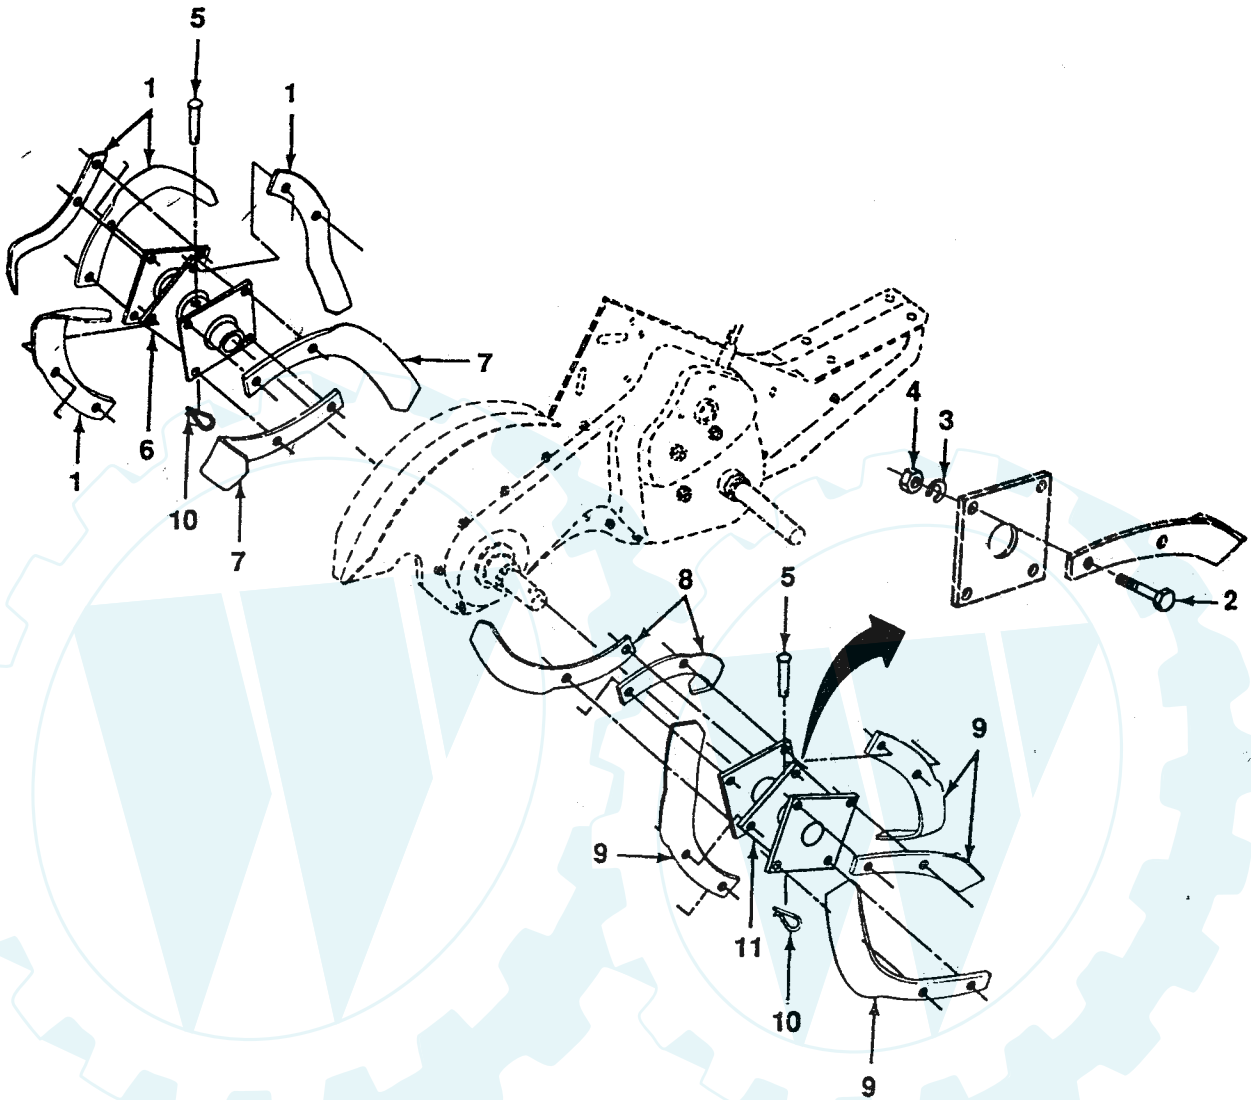

## Tine Shield

5 H.P. CRT 17" TILLER

KEY NO.	PART NO.	DESCRIPTION
1	98000129	Nut, Flange 5/16 - 18
2	104086X425	Shield, Side outer L. H.
3	104085X425	Shield Side
4	8393J	Pin, Stake Depth
5	12000036	Ring, Klip
6	72140506	Bolt, Carriage 5/16 - 18 x 3/4 Gr 5
7	8394J	Spring
8	109230X	Spring, Depth Stake
9	102326X425	Shield, Tine
10	72040410	Bolt, Carriage 1/4 - 20 x 1 - 1/4 Gr. 5
11	10040500	Nut, Hex 5/16 - 18
12	73220500	Washer, Lock 5/16
13	72110510	Bolt, Carriage 5/16 - 18 x 1 1/4
14	124343X	Bracket, Shield Tine
15	104101X425	Shield, Side Outer R.H.
16	73220400	Nut, Hex 1/4 - 20

KEY NO.	PART NO.	DESCRIPTION
17	10040400	Washer, Lock 1/4
18	124171X	Decal, Tine Shield
19	102701X	Grip
20	73220600	Nut, Hex 3/8 - 16
21	102156X	Stake, Depth
22	74930632	Bolt, Hex 3/8 - 16 x 2
23	4440J	Hinge
24	72140404	Bolt, Carriage 1/4 - 20 x 1/2 Gr. 5
25	6712J	Cap, Vinyl
26	109227X	Pad, Idler
27	102695X425	Shield, Leveling
28	120076X	Decal, Warning
29	120588X	Pin, Hinge
30	8392J	Bracket, Latch
31	72110508	Bolt, carriage 5/16 - 18 x 1

### 5 H.P. CRT 17" TILLER

KEY PART NO.	PART NO.	DESCRIPTION
1	4459J	Tine L. H. Outer
2	74610616	Bolt, Hex 3/8 - 24 x 1
3	10040600	Washer, Lock 3/8
4	73610600	Nut, Hex 3/8 - 24
5	4929H	Clevis Pin
6	102380X	Hub and Plate, Assembly L. H.