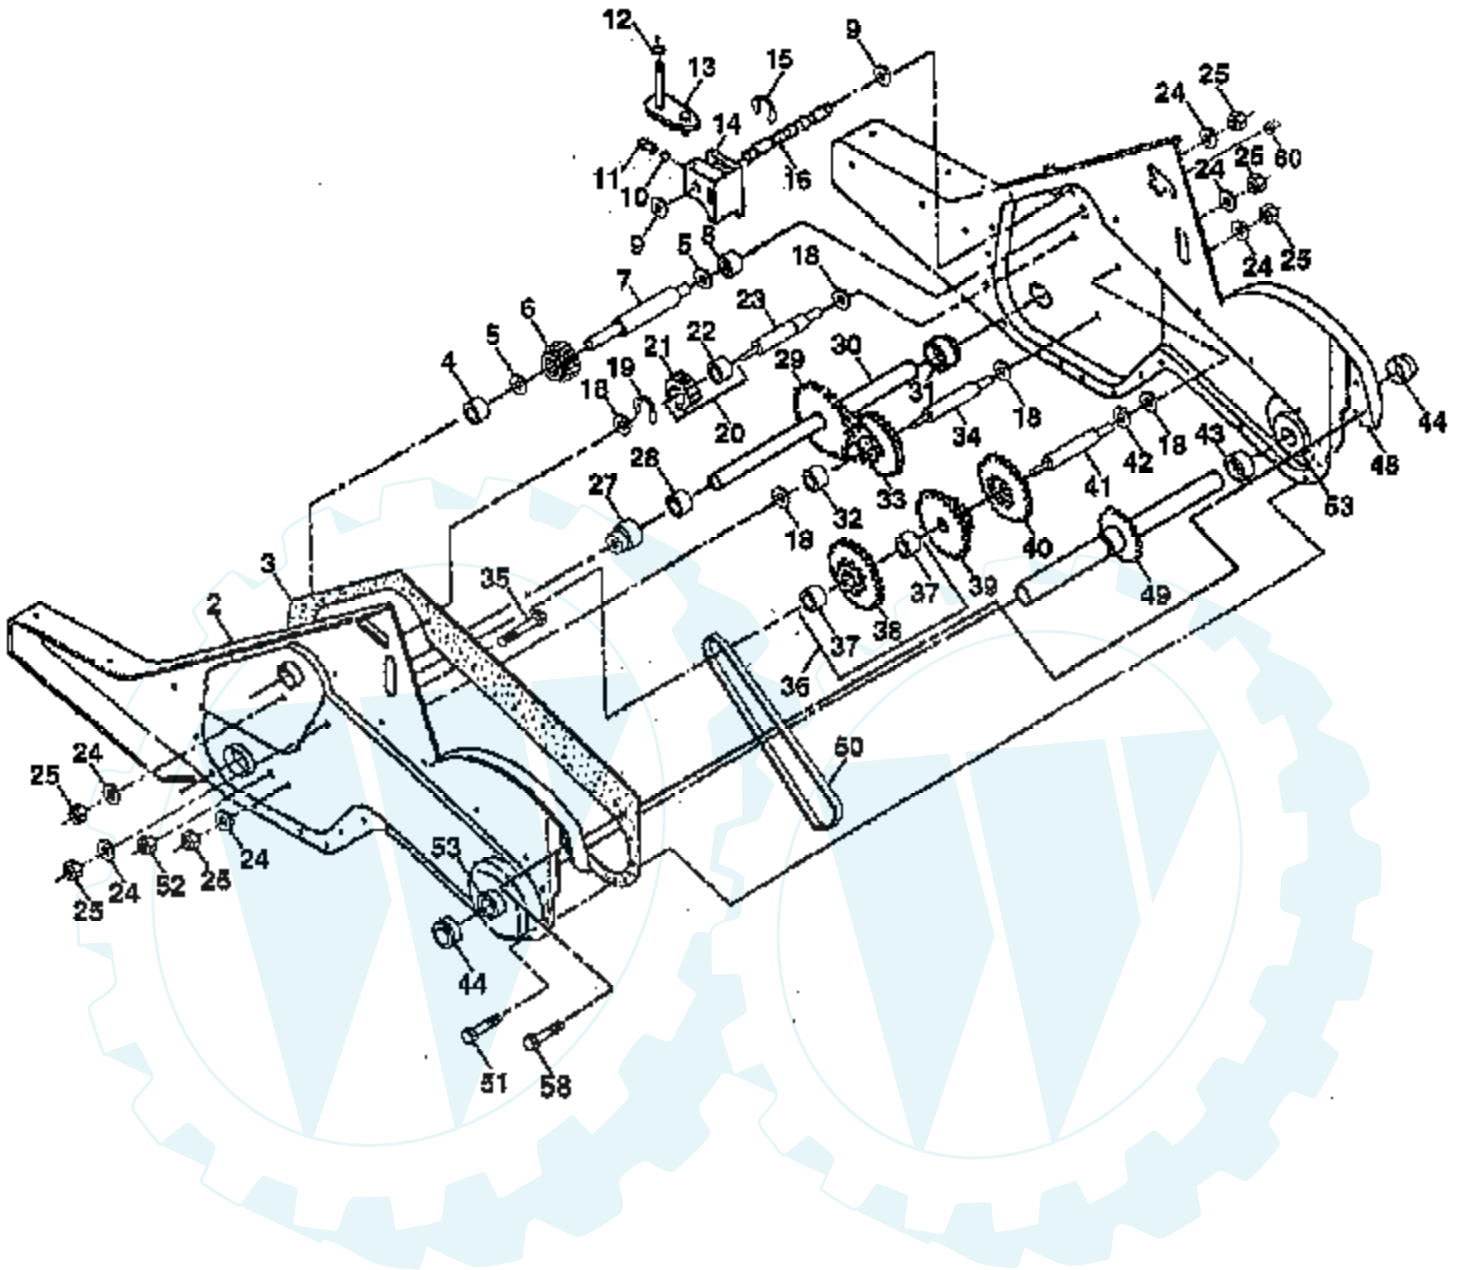

Ref #	Part Number	Qty	Description
2	73970500		Nut, Lock Hex Flange
5	102332X		Bracket, Reinforcement
7	102173X		Counter Weight, R.H.
8	10040600		Washer, Lock 3/8
9	73220600		Nut, Hex 3/8-16
10	74760524		Bolt, Hex 5/16-18 x 1-1/2
11	4497H		Clip, Hairpin
12	126875X		Rivet, Drilled
13	102190X		Tire
	150750		Rim
	795R		Tire Valve
15			Engine, Briggs Model 120402 (Order parts from engine manufacturer)
16	7192J		Tie Cable

Ref #	Part Number	Qty	Description
1	4459J		Tine, Outer, L.H.
2	132673		Clevis Pin
3	6554J		Tine, Inner, L.H.
4	3146R		Retainer, Spring
5	132727		Assembly, Hub and Plate, L.H.
6	73610600		Nut, Hex 3/8-24
7	10040600		Washer, Lock 3/8
8	74610616		Bolt, Hex 3/8-24 x 1
9	4460J		Tine, Outer, R.H.
10	132728		Assembly, Hub and Plate, R.H.
11	6555J		Tine, Inner, R.H.

Ref #	Part Number	Qty	Description
1	73900500		Nut, Flange 5/16-18
2	161415X603		Shield, Side, Outer L. H.
3	8393J		Pin, Stake, Depth
4	12000035		Ring, Klip
5	180847		Bolt, Carriage 5/16-18 x 3/4
6	8394J		Spring
7	8392J		Bracket, Latch
8	109230X		Spring, Depth Stake
9	102326X603		Shield, Tine
10	72140508		Bolt, Carriage 5/16-18 x 1
11	73220500		Nut, Hex 5/16-18
12	10040500		Washer, Lock 5/16
13	72110510		Bolt, Carriage 5/16-18 x 1-1/4
14	124343X		Bracket, Shield Tine
15	161414X603		Shield, Side, Outer R.H.
16	73900400		Nut, Hex Flange 1/4-20 UNC
18	72040410		Bolt, Carriage 1/4-20 x 1-1/4 Gr. 5
19	102701X		Grip
20	73220600		Nut, Hex 3/8-16
21	102156X		Stake, Depth
22	74930632		Bolt, Hex 3/8-16 x 2
23	4440J		Hinge
24	72140404		Bolt, Carriage 1/4-20 x 1/2 Gr. 5
25	6712J		Cap, Vinyl
26	109227X		Pad, Idler
27	102695X603		Shield, Leveling
28	120588X		Pin, Hinge
29	104085X603		Shield, Side
30			UNKNOWN
32	73220400		Nut Fin Hex 1/4-20 UNC
33	10040400		Washer Lock Hvy Helical 1/4