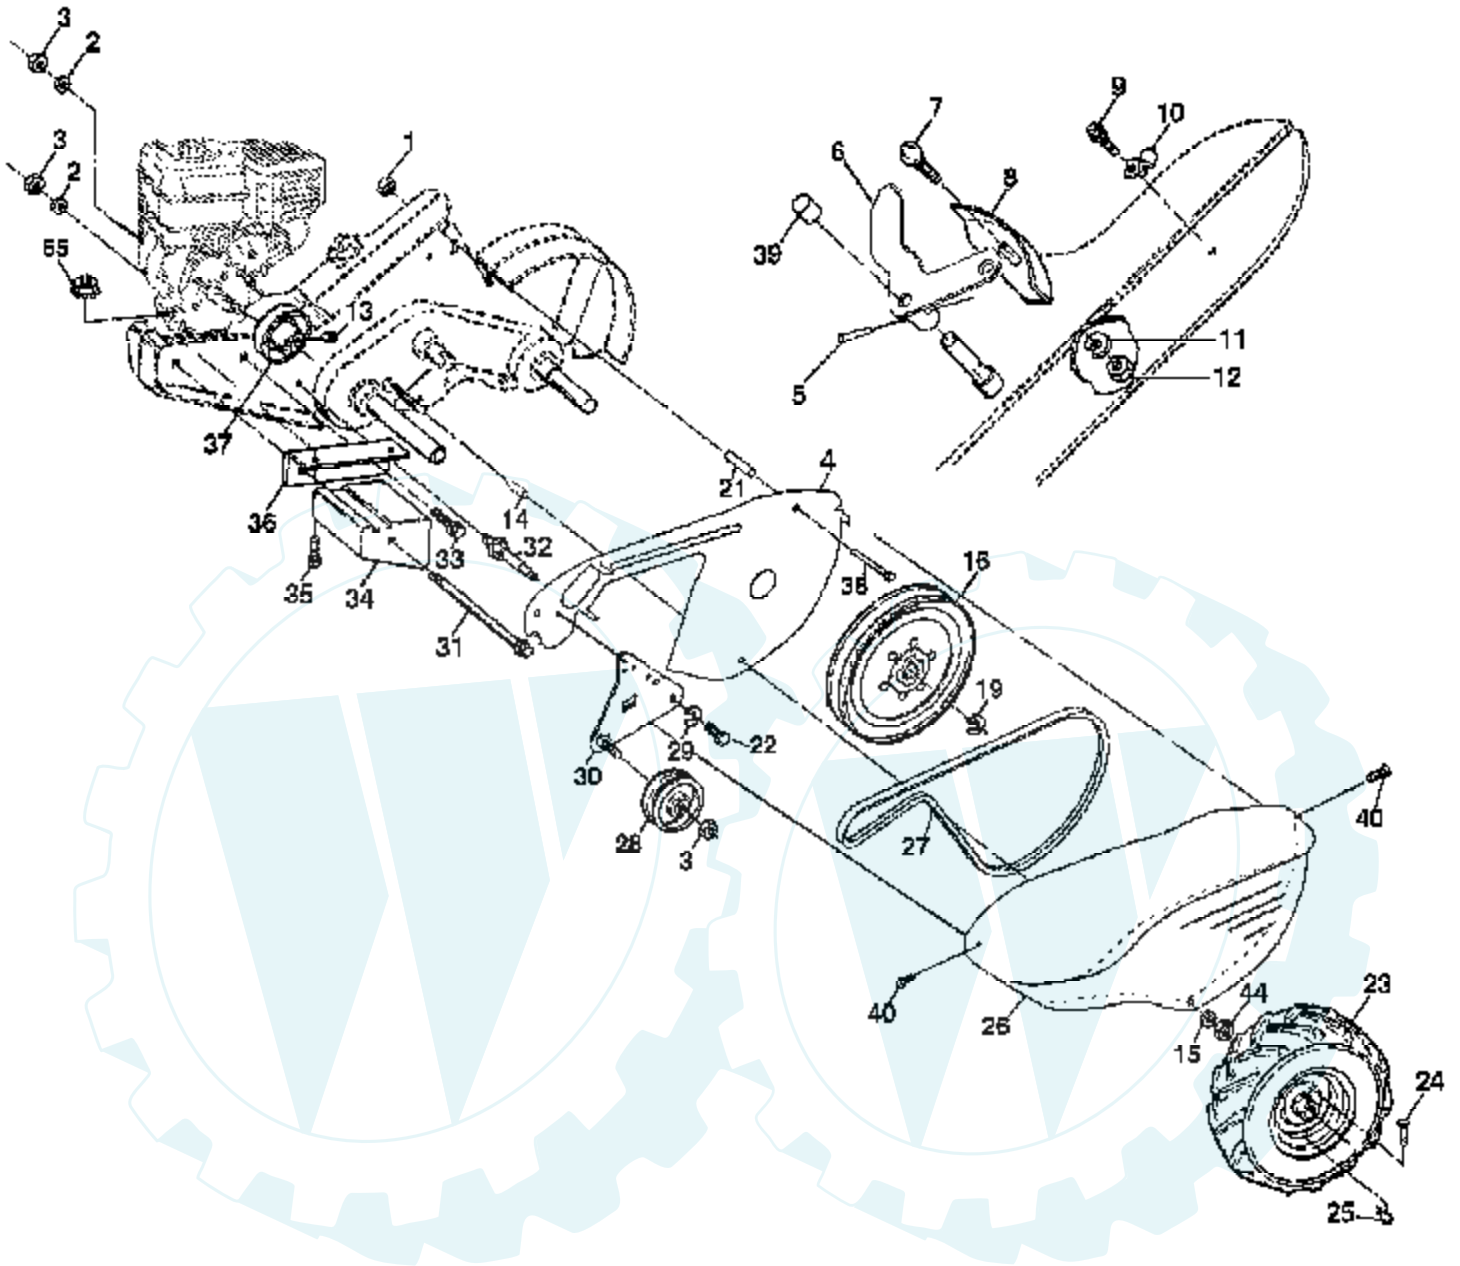

Ref #	Part Number	Qty	Description
1	180634		Control, Throttle
2	9266R		Grip, Handle
4	159228		Bar Assembly, Control
6	180678		Panel, Control
8	71191008		Screw, Phd. #10-24
10	8206H		Grip, Handle
11	4497H		Clip, Hairpin
12	81328		Bolt, Shoulder
13	109335X		Handle, Shift
14	109313X		Grommet, Rubber
15	109337X		Rod, Shift
16	72110608		Bolt, Carriage 3/8-16 x 1 Gr. 5
17	109229X		Lock, Handle
18	73680600		Nut, Crownlock 3/8-16 Unc
19	19131611		Washer 13/32 x 1 x 11 Ga.
20	109228X		Lever, Lock, Handle
21	180517		Handle
23	86777		Screw, Hex Washer Hd. Slotted #10-24 x 1/2
24	9484R		Clip
26	159231		Cable, Clutch
27	73900400		Nut Hex Flange 1/4-20 Unc
29	73731000		Nut, Keps #10-24 UNC
30	104164X		Tie, Cable
31	150696		Bolt, Pivot
33	72140404		Bolt, Carriage 1/4-20 UNC x 1/2
37	102604X		Grip, Bar, Control
41	102744X		Clamp, Bar, Control

Ref #	Part Number	Qty	Description
1	4459J		Tine, Outer, L.H.
2	132673		Clevis Pin
3	6554J		Tine, Inner, L.H.
4	3146R		Retainer, Spring
5	132727		Assembly, Hub and Plate, L.H.
6	73610600		Nut, Hex 3/8-24
7	10040600		Washer, Lock 3/8
8	74610616		Bolt, Hex 3/8-24 x 1
9	4460J		Tine, Outer, R.H.
10	132728		Assembly, Hub and Plate, R.H.
11	6555J		Tine, Inner, R.H.