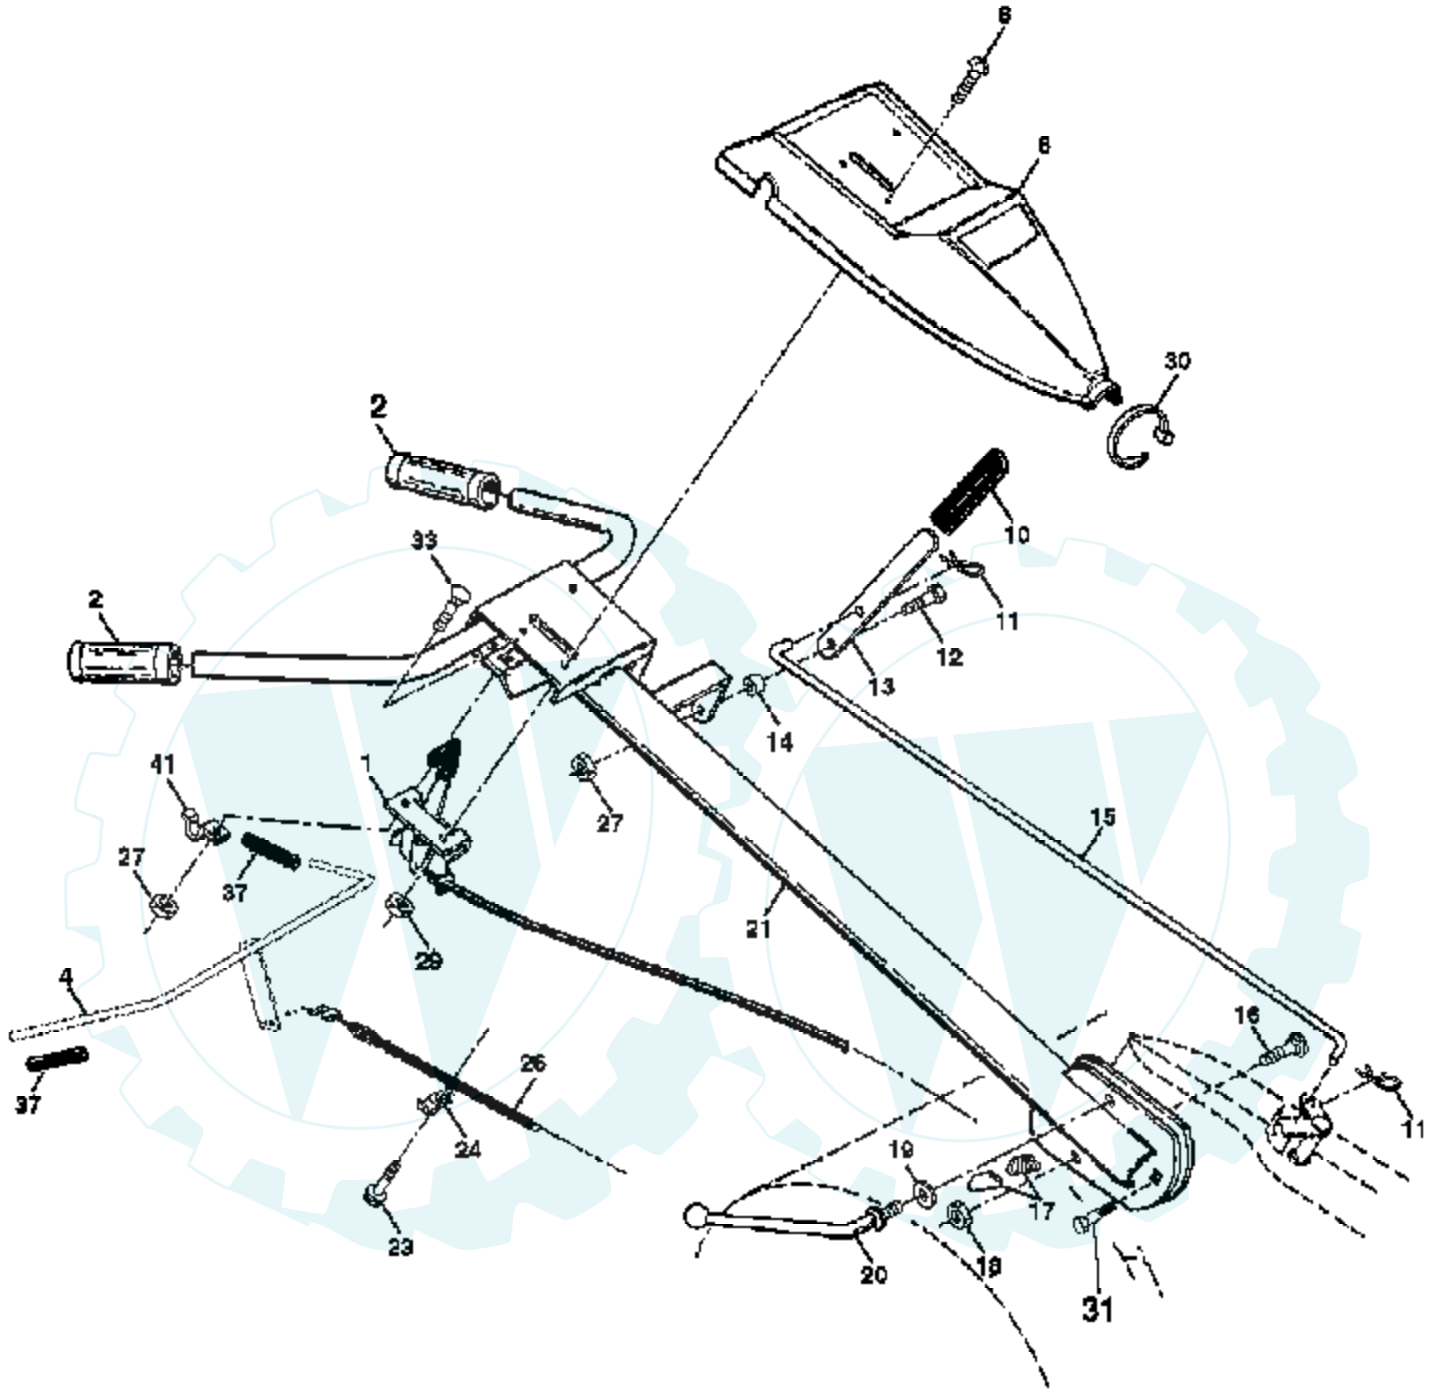

Ref #	Part Number	Qty	Description
1	180634		Control, Throttle
2	9266R		Grip, Handle
4	159228		Bar Assembly, Control
6	180678		Panel, Control
8	71191008		Screw, Phd. #10-24
10	8206H		Grip, Handle
11	4497H		Clip, Hairpin
12	81328		Bolt, Shoulder
13	109335X		Handle, Shift
14	109313X		Grommet, Rubber
15	109337X		Rod, Shift
16	72110608		Bolt, Carriage 3/8-16 x 1 Gr. 5
17	109229X		Lock, Handle
18	73680600		Nut, Crownlock 3/8-16 Unc
19	19131611		Washer 13/32 x 1 x 11 Ga.
20	109228X		Lever, Lock, Handle
21	180517		Handle
23	86777		Screw, Hex Washer Hd. Slotted #10-24 x 1/2
24	9484R		Clip
26	159231		Cable, Clutch
27	73900400		Nut Hex Flange 1/4-20 Unc
29	73731000		Nut, Keps #10-24 UNC
30	104164X		Tie, Cable
31	150696		Bolt, Pivot
33	72140404		Bolt, Carriage 1/4-20 UNC x 1/2
37	102604X		Grip, Bar, Control
41	102744X		Clamp, Bar, Control

Ref #	Part Number	Qty	Description
1	4459J		Tine, Outer, L.H.
2	132673		Clevis Pin
3	6554J		Tine, Inner, L.H.
4	3146R		Retainer, Spring
5	132727		Assembly, Hub and Plate, L.H.
6	73610600		Nut, Hex 3/8-24
7	10040600		Washer, Lock 3/8
8	74610616		Bolt, Hex 3/8-24 x 1
9	4460J		Tine, Outer, R.H.
10	132728		Assembly, Hub and Plate, R.H.
11	6555J		Tine, Inner, R.H.