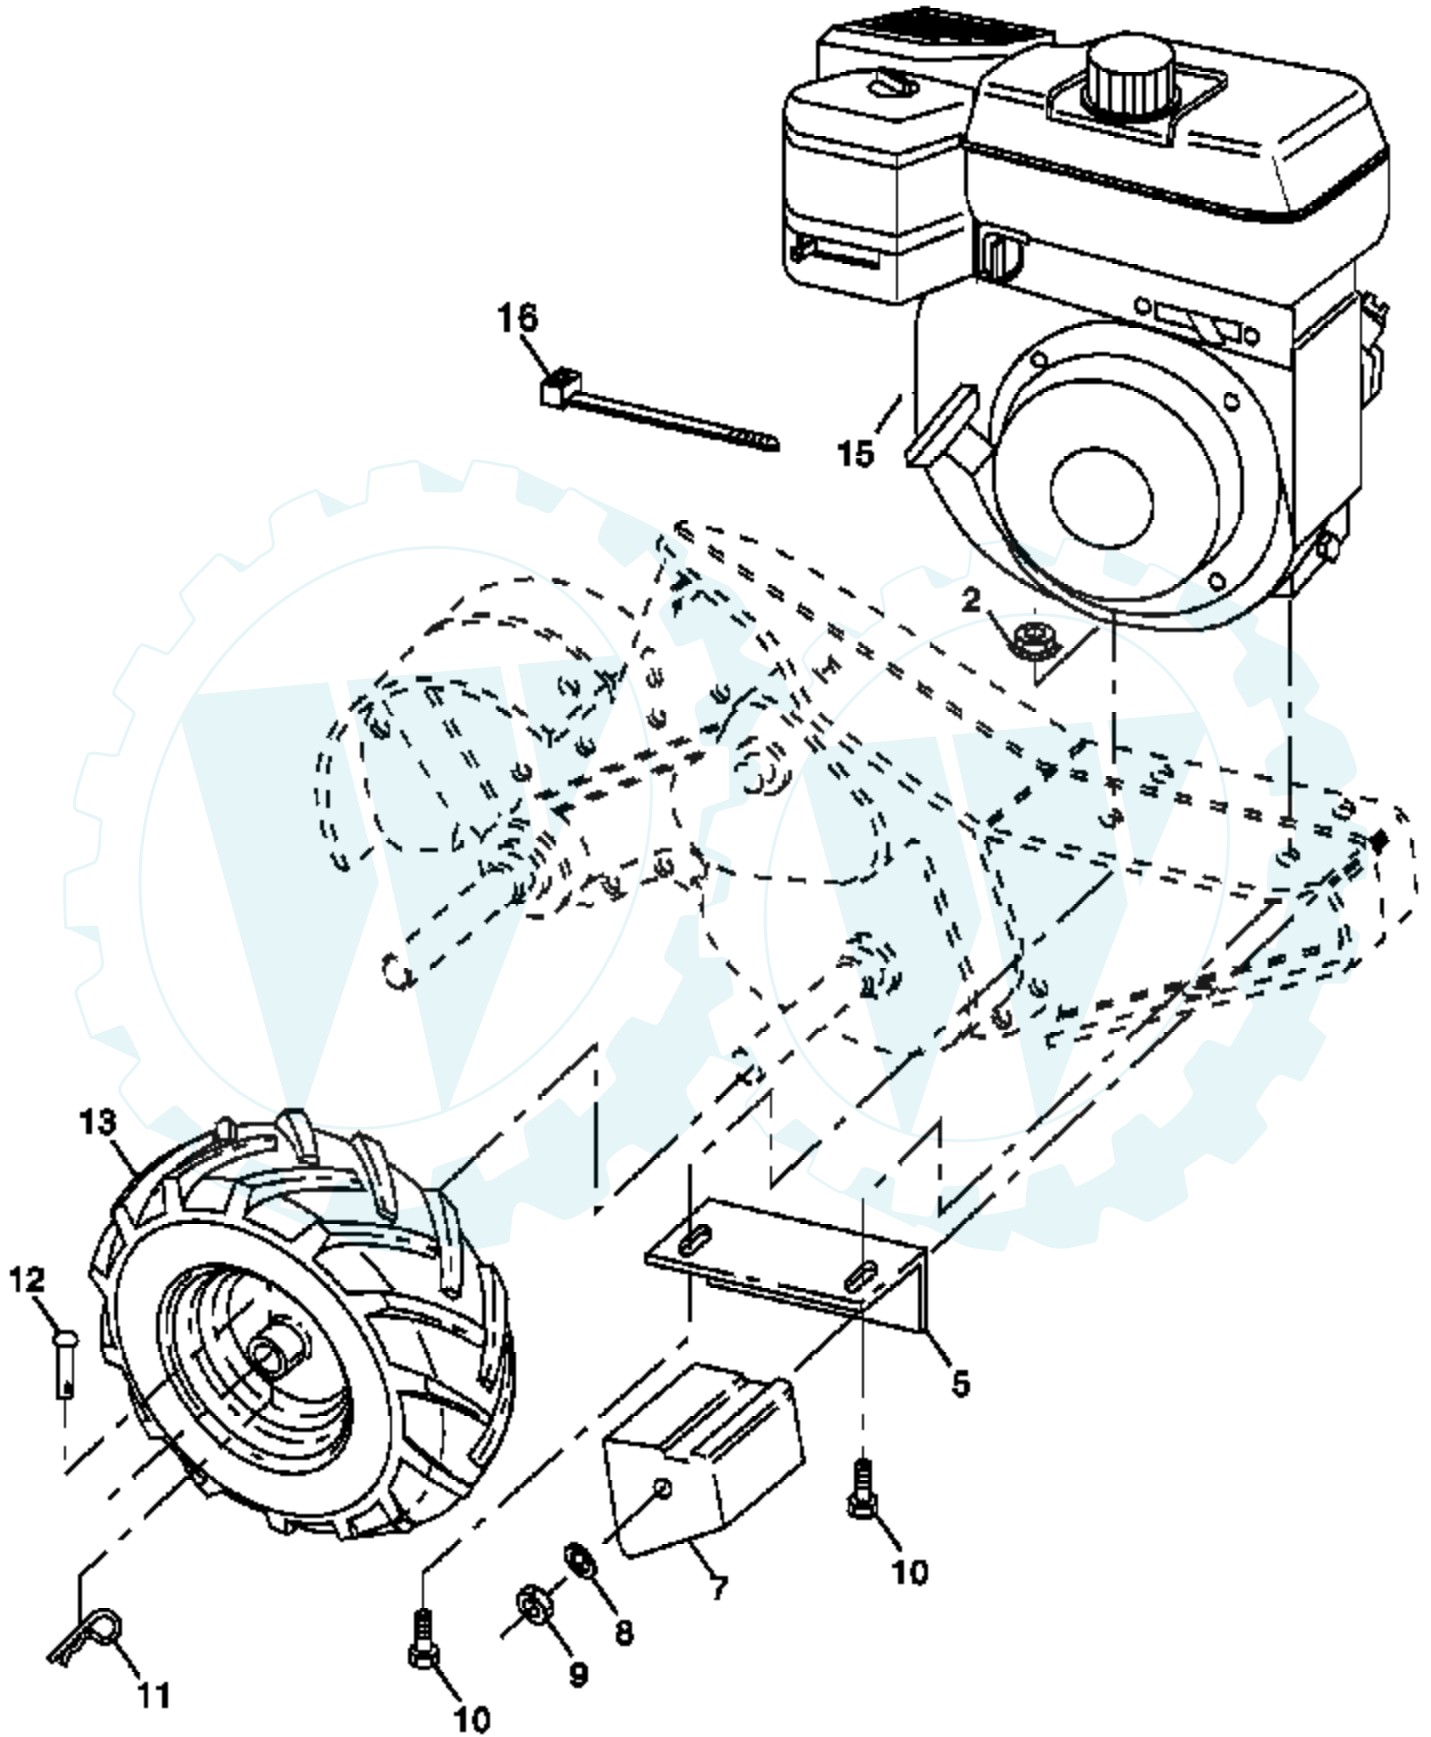

Ref #	Part Number	Qty	Description
2	73970500		Nut, Lock Hex Flange
5	102332X		Bracket, Reinforcement
7	102173X		Counter Weight, R.H.
8	10040600		Washer, Lock 3/8
9	73220600		Nut, Hex 3/8-16
10	74760524		Bolt, Hex 5/16-18 x 1-1/2
11	4497H		Clip, Hairpin
12	126875X		Rivet, Drilled
13	102190X		Tire
	150750		Rim
	795R		Tire Valve
15			Engine, Briggs Model 120402 (Order parts from engine manufacturer)
16	7192J		Tie Cable