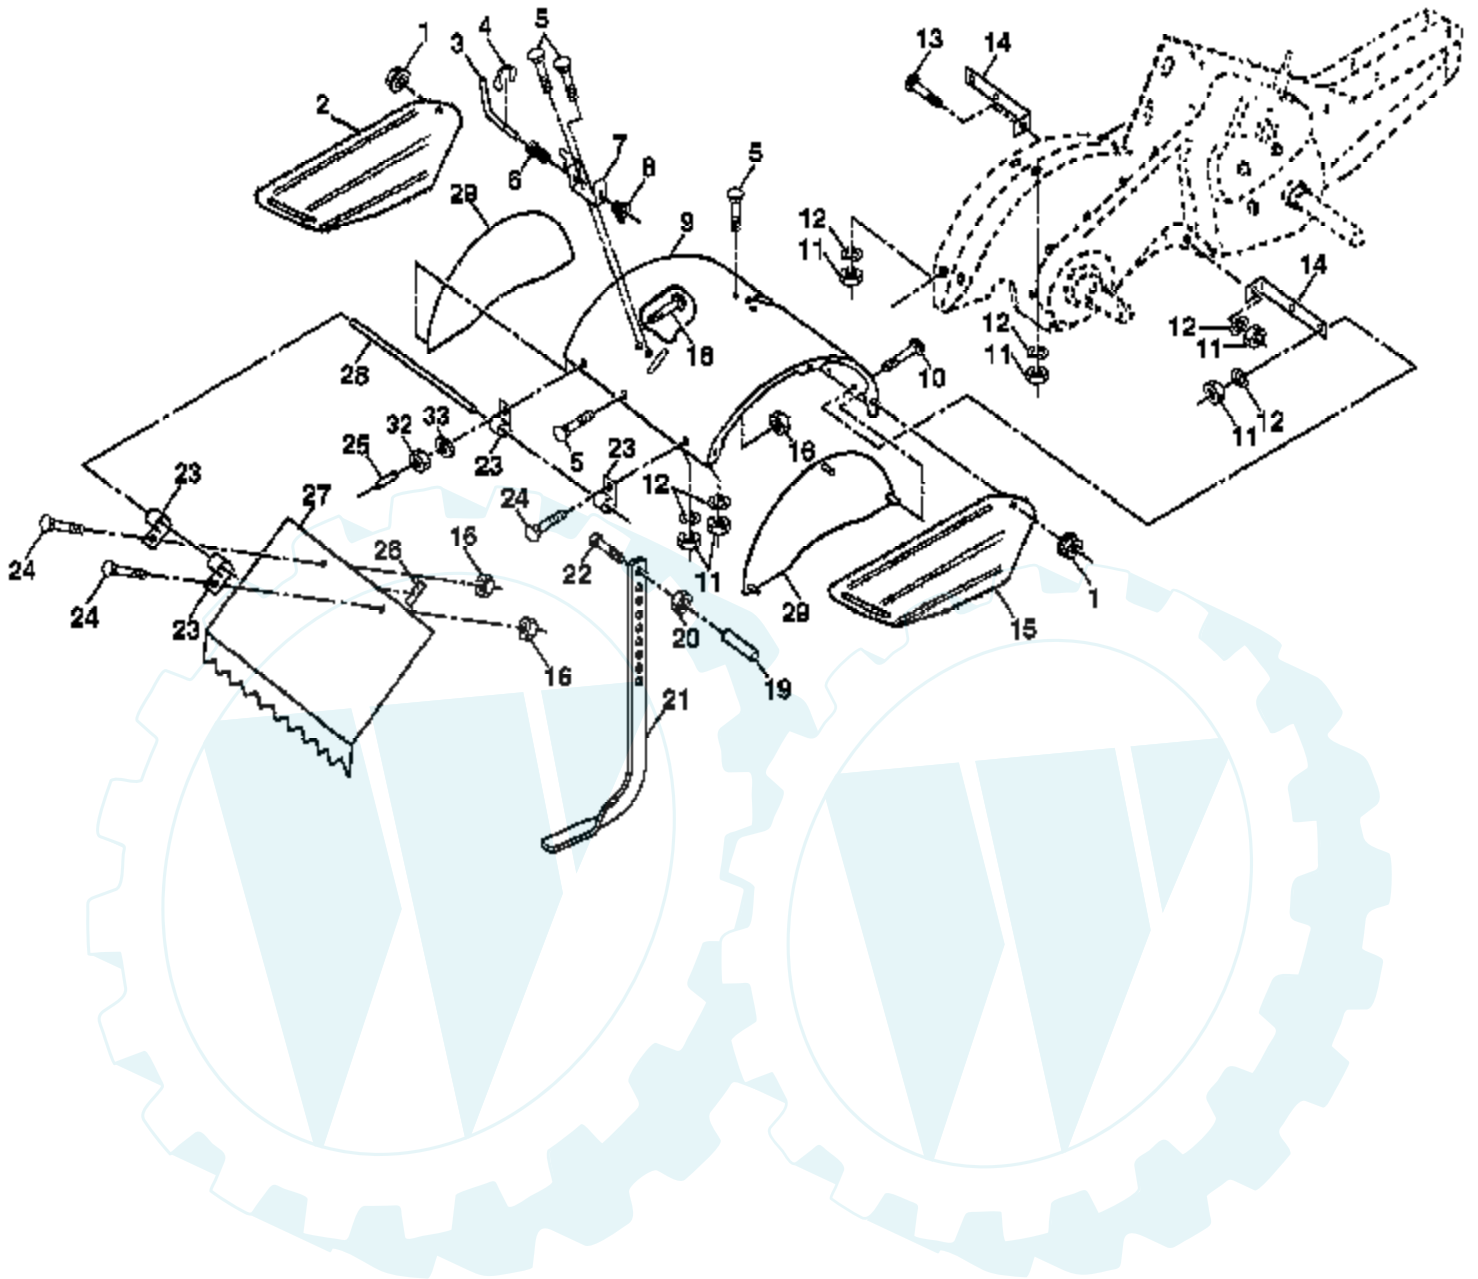

Ref #	Part Number	Qty	Description
2	73970500		Nut, Lock Hex Flange
5	102332X		Bracket, Reinforcement
7	102173X		Counter Weight, R.H.
8	10040600		Washer, Lock 3/8
9	73220600		Nut, Hex 3/8-16
10	74760524		Bolt, Hex 5/16-18 x 1-1/2
11	4497H		Clip, Hairpin
12	126875X		Rivet, Drilled
13	102190X		Tire
	150750		Rim
	795R		Tire Valve
15			Engine, Briggs Model 120402 (Order parts from engine manufacturer)
16	7192J		Tie Cable

Ref #	Part Number	Qty	Description
1	4459J		Tine, Outer, L.H.
2	132673		Clevis Pin
3	6554J		Tine, Inner, L.H.
4	3146R		Retainer, Spring
5	132727		Assembly, Hub and Plate, L.H.
6	73610600		Nut, Hex 3/8-24
7	10040600		Washer, Lock 3/8
8	74610616		Bolt, Hex 3/8-24 x 1
9	4460J		Tine, Outer, R.H.
10	132728		Assembly, Hub and Plate, R.H.
11	6555J		Tine, Inner, R.H.

Ref #	Part Number	Qty	Description
1	73900500		Nut, Flange 5/16-18
2	161415X603		Shield, Side, Outer L. H.
3	8393J		Pin, Stake, Depth
4	12000035		Ring, Klip
5	180847		Bolt, Carriage 5/16-18 x 3/4
6	8394J		Spring
7	8392J		Bracket, Latch
8	109230X		Spring, Depth Stake
9	102326X603		Shield, Tine
10	72140508		Bolt, Carriage 5/16-18 x 1
11	73220500		Nut, Hex 5/16-18
12	10040500		Washer, Lock 5/16
13	72110510		Bolt, Carriage 5/16-18 x 1-1/4
14	124343X		Bracket, Shield Tine
15	161414X603		Shield, Side, Outer R.H.
16	73900400		Nut, Hex Flange 1/4-20 UNC
18	72040410		Bolt, Carriage 1/4-20 x 1-1/4 Gr. 5
19	102701X		Grip
20	73220600		Nut, Hex 3/8-16
21	102156X		Stake, Depth
22	74930632		Bolt, Hex 3/8-16 x 2
23	4440J		Hinge
24	72140404		Bolt, Carriage 1/4-20 x 1/2 Gr. 5
25	6712J		Cap, Vinyl
26	109227X		Pad, Idler
27	102695X603		Shield, Leveling
28	120588X		Pin, Hinge
29	104085X603		Shield, Side
30			UNKNOWN
32	73220400		Nut Fin Hex 1/4-20 UNC
33	10040400		Washer Lock Hvy Helical 1/4