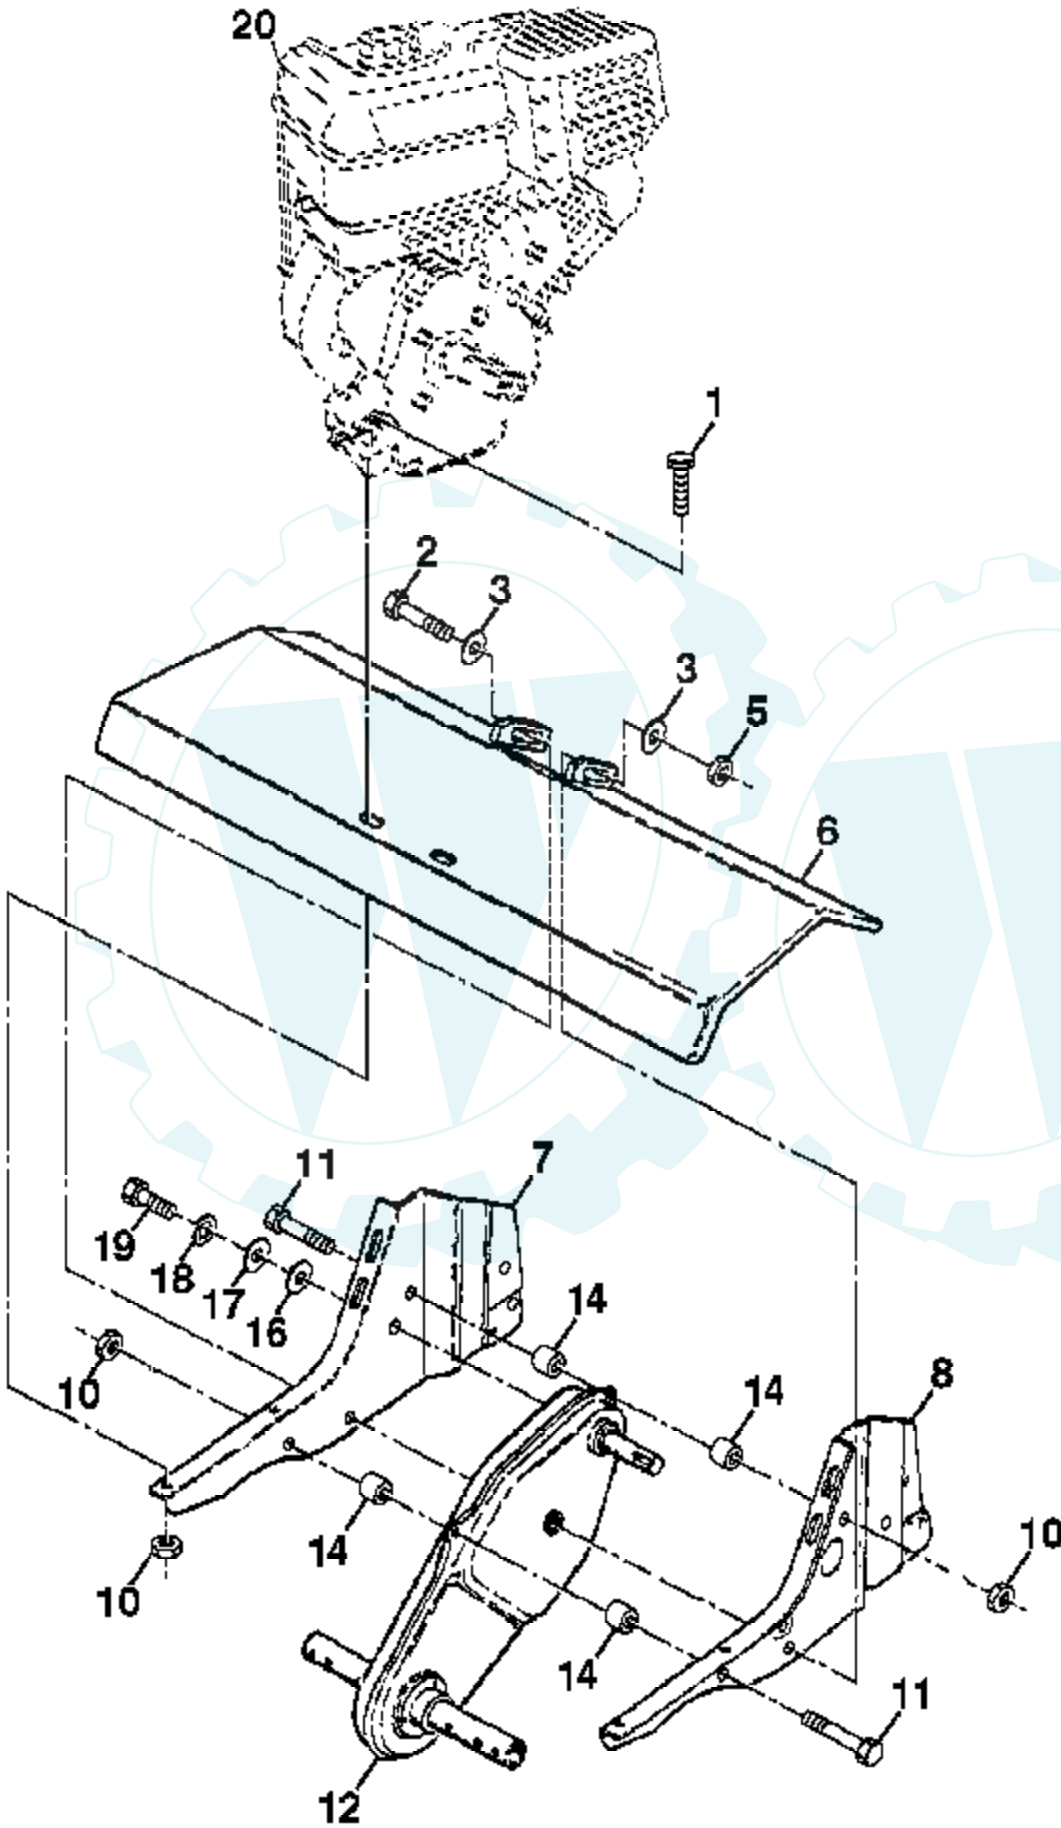

Ref #	Part Number	Qty	Description
1	74760524		Bolt, Hex 5/16-18 x 1-1/2 Gr. 2
2	74780652		Bolt, Hex, Fin 3/8-16 x 3-1/4
3	19131311		Washer 13/32 x 13/16 x 11
5	73800600		Locknut, Hex, w/washer 3/8-16
6	9057R603		Shield, Tine
7	165835		Bracket, Engine, R.H.
8	1948J		Bracket, Engine, L.H.
10			UNKNOWN
11	74760544		Bolt, Hex 5/16-18 x 2-3/4
12	176112		Transmission
14	9173R		Spacer, Split
15	73970500		Nut Lock Hex Flg
16	19091412		Washer 9/32 x 7/8 x 12 Ga.
17	19092016		Washer 9/32 x 1-1/4 x 16 Ga.
18	10040400		Washer, Lock 1/4
19	74610412		Bolt, Hex 1/4-28 x 3/4 Gr. 5
20			Engine, Briggs Model 126402. Order parts from engine manufacturer