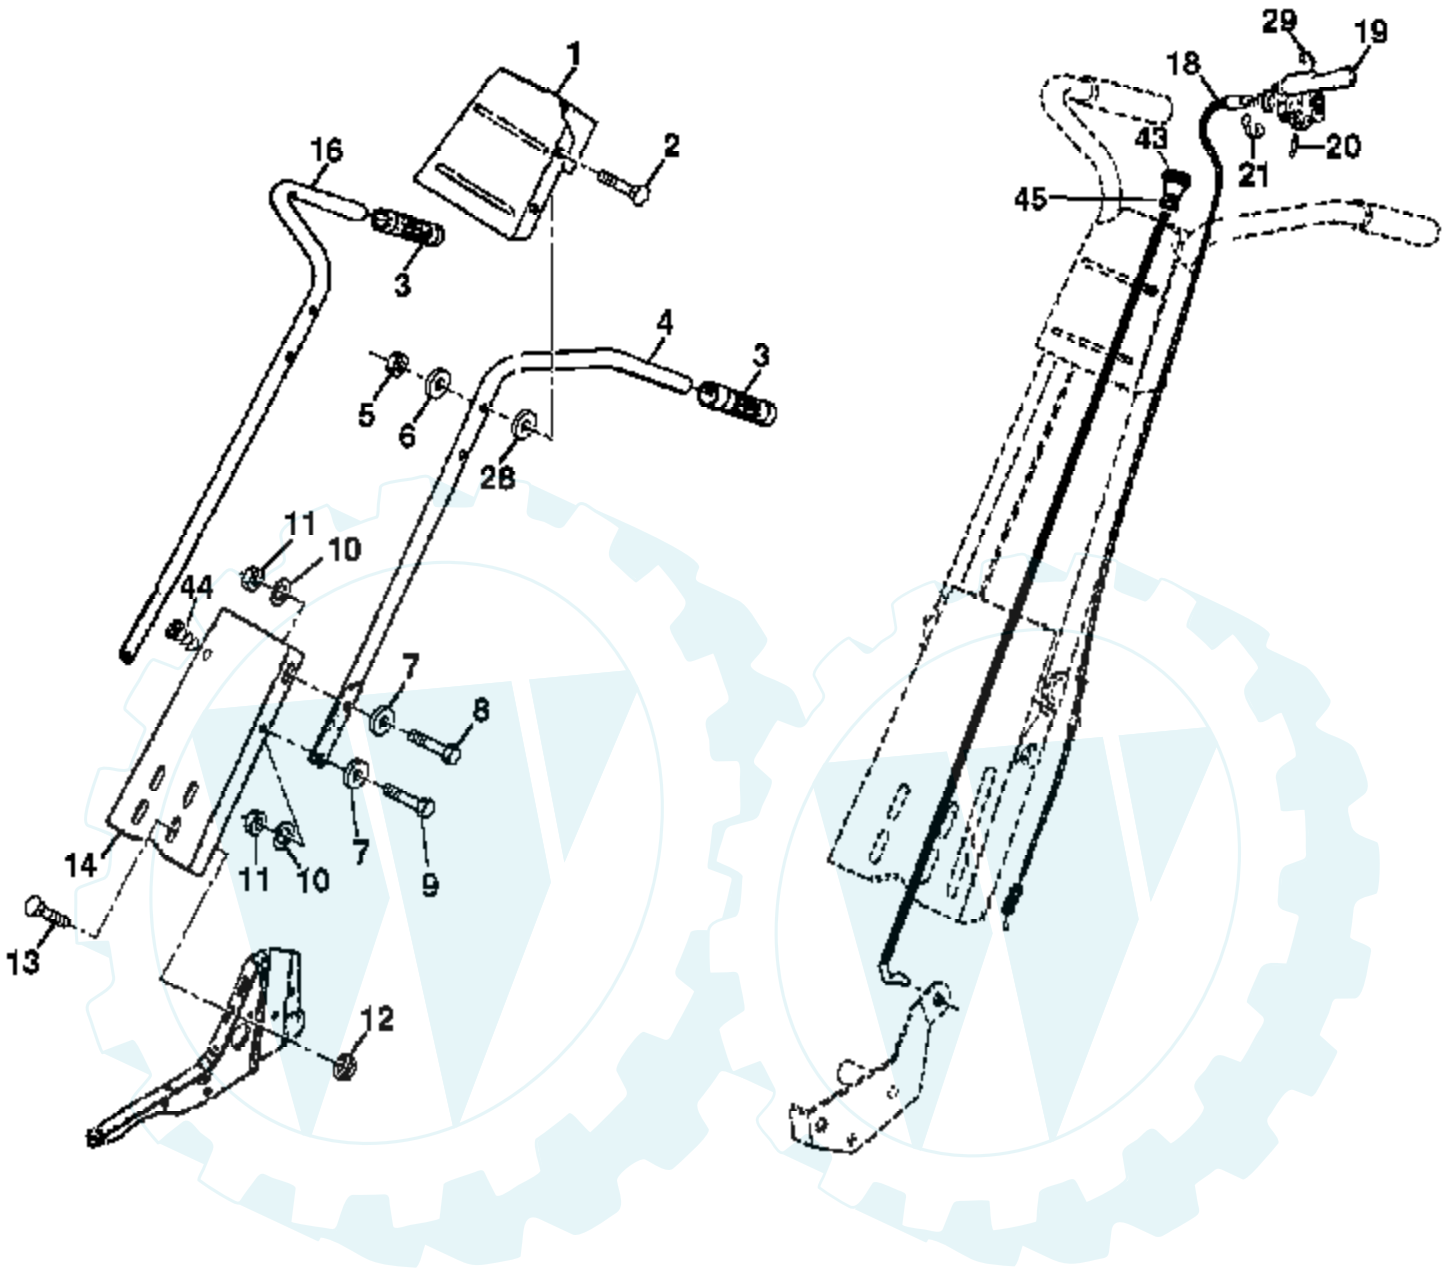

Ref #	Part Number	Qty	Description
1	180814X603		Panel Pnt Control
2	72140512		Bolt, Carriage 5/16-18 UNC x 1-1/2
3	9266R		Grip, Handle
4	166376		Handle, L.H.
5	73680500		Locknut, Crown 5/16-18
6	19111116		Washer 11/32 x 11/16 x 16 Ga.
7	19121414		Washer 3/8 x 7/8 x 14 Ga.
8	74760516		Bolt, Hex Hd. 5/16-18 x 1
9	74760512		Bolt, Hex Hd 5/16-18 x 3/4
10	10040500		Washer, Lock 5/16
11	73220500		Nut, Hex 5/16-18
12	98000129		Nut, Flanged 5/16-18
13	180847		Bolt, Carriage 5/16-18 x 3/4 Gr. 5
14	181452X603		Panel, Handle
16	166377		Handle, R.H.
18	166868		Cable, Control, Tine
19	151229		Lever, Control, Tine
20	154805		Pin, Pivot
21	12000027		Ring, Klip
28	19131312		Washer 13/32 x 13/16 x 12 Ga.
29	12000059		Retaining, Ring
43	180528		Cable Assembly, Reverse
44	181580		Clip
45	73920600		Nut Keps 3/8-24 Unf

Ref #	Part Number	Qty	Description
1	9194R		Pin, Clevis
2	74760520		Bolt, Hex 5/16-18 x 1-1/4
3	74760512		Bolt, Hex 5/16-18 x 3/4
4	73220500		Nut, Hex 5/16-18
5	10040500		Washer, Lock 5/16
6	73800600		Locknut, w/washer 3/8-16
7	4921H		Clip, Hairpin
8	1952J		Support, Depth Stake, R.H.
9	122233X		Stake, Depth
10	326J		Pin, Clevis
11	74780628		Bolt, Hex, Fin 3/8-16 x 1-3/4
13	1951J		Support, Depth Stake, L.H.
15	5388J		Spring, Stake
16	121117X		Bolt, Shoulder
17	127832		Wheel
18	19131311		Washer 13/32 x 13/16 x 11 Ga.
19	9190R		Bracket, Wheel
20	73680600		Locknut, Crown 3/8-16
21	74760516		Bolt, Hex 5/16-18 x 1
22	73800500		Locknut, w/insert 5/16-18
23			UNKNOWN
24	73970500		Nut Lock Hex Flange