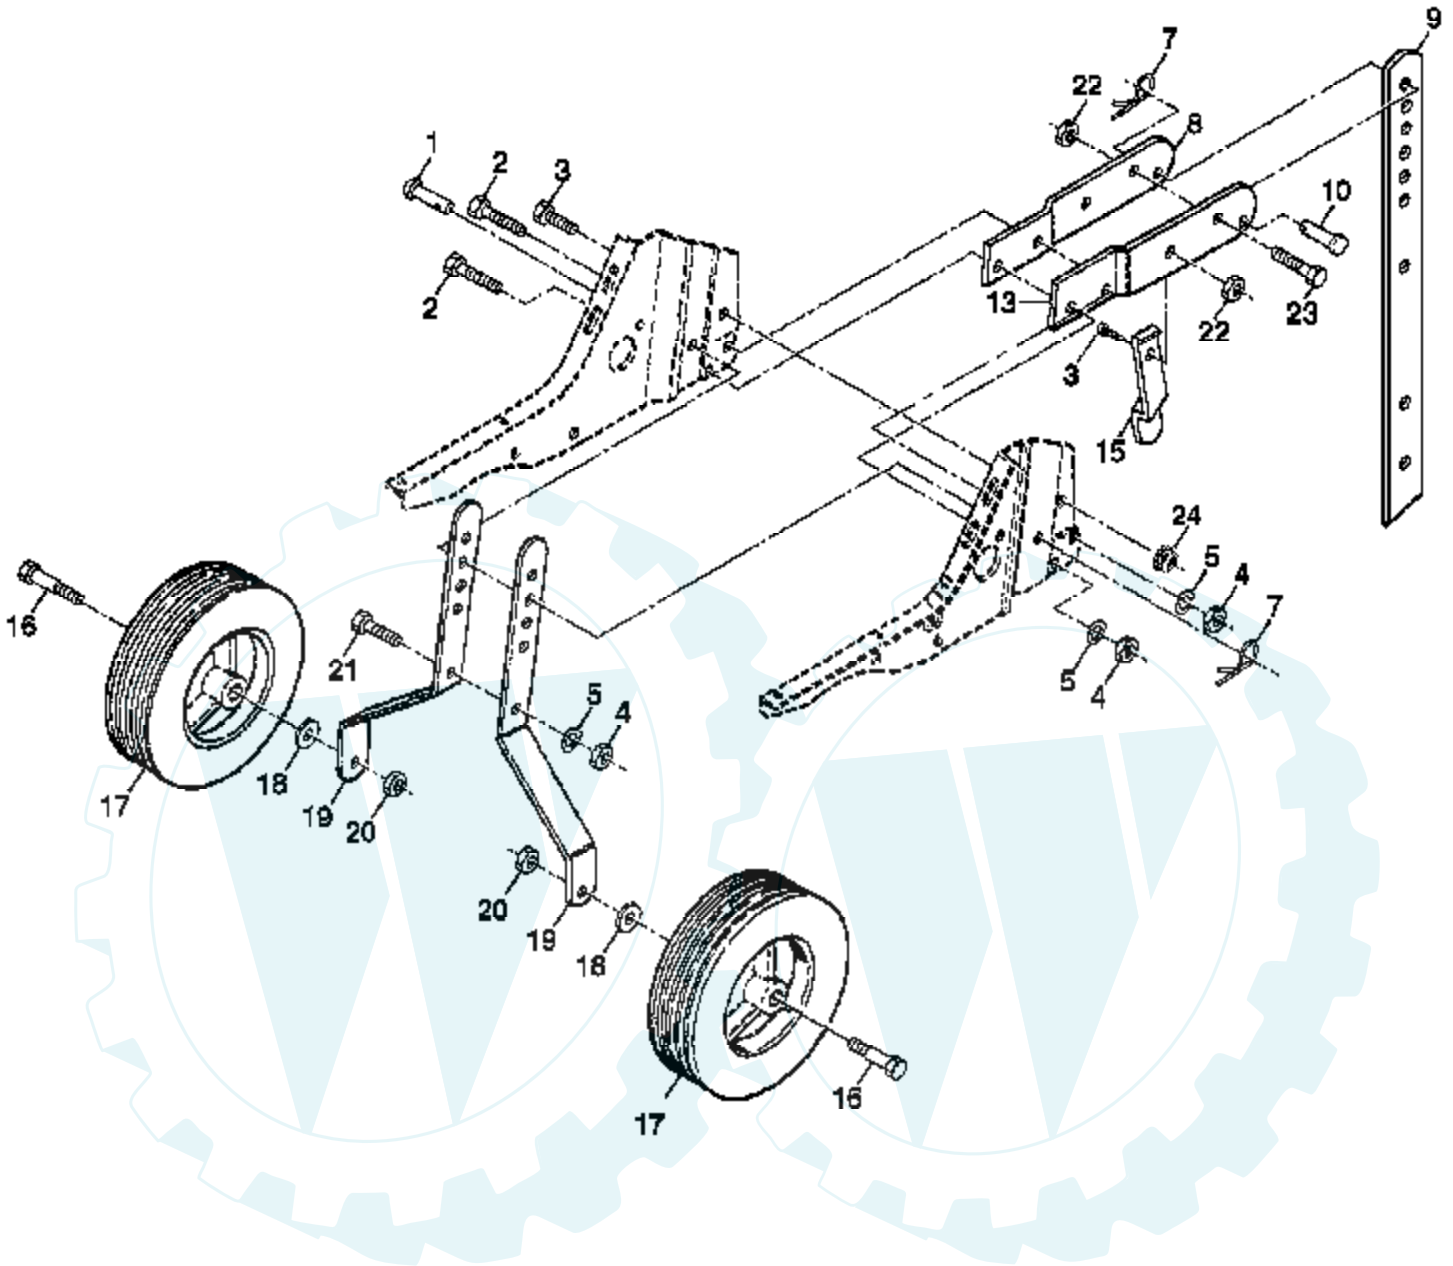

Ref #	Part Number	Qty	Description
1	180814X603		Panel Pnt Control
2	72140512		Bolt, Carriage 5/16-18 UNC x 1-1/2
3	9266R		Grip, Handle
4	166376		Handle, L.H.
5	73680500		Locknut, Crown 5/16-18
6	19111116		Washer 11/32 x 11/16 x 16 Ga.
7	19121414		Washer 3/8 x 7/8 x 14 Ga.
8	74760516		Bolt, Hex Hd. 5/16-18 x 1
9	74760512		Bolt, Hex Hd 5/16-18 x 3/4
10	10040500		Washer, Lock 5/16
11	73220500		Nut, Hex 5/16-18
12	98000129		Nut, Flanged 5/16-18
13	180847		Bolt, Carriage 5/16-18 x 3/4 Gr. 5
14	181452X603		Panel, Handle
16	166377		Handle, R.H.
18	166868		Cable, Control, Tine
19	151229		Lever, Control, Tine
20	154805		Pin, Pivot
21	12000027		Ring, Klip
28	19131312		Washer 13/32 x 13/16 x 12 Ga.
29	12000059		Retaining, Ring
43	180528		Cable Assembly, Reverse
44	181580		Clip
45	73920600		Nut Keps 3/8-24 Unf

Ref #	Part Number	Qty	Description
1	9194R		Pin, Clevis
2	74760520		Bolt, Hex 5/16-18 x 1-1/4
3	74760512		Bolt, Hex 5/16-18 x 3/4
4	73220500		Nut, Hex 5/16-18
5	10040500		Washer, Lock 5/16
6	73800600		Locknut, w/washer 3/8-16
7	4921H		Clip, Hairpin
8	1952J		Support, Depth Stake, R.H.
9	122233X		Stake, Depth
10	326J		Pin, Clevis
11	74780628		Bolt, Hex, Fin 3/8-16 x 1-3/4
13	1951J		Support, Depth Stake, L.H.
15	5388J		Spring, Stake
16	121117X		Bolt, Shoulder
17	127832		Wheel
18	19131311		Washer 13/32 x 13/16 x 11 Ga.
19	9190R		Bracket, Wheel
20	73680600		Locknut, Crown 3/8-16
21	74760516		Bolt, Hex 5/16-18 x 1
22	73800500		Locknut, w/insert 5/16-18
23			UNKNOWN
24	73970500		Nut Lock Hex Flange