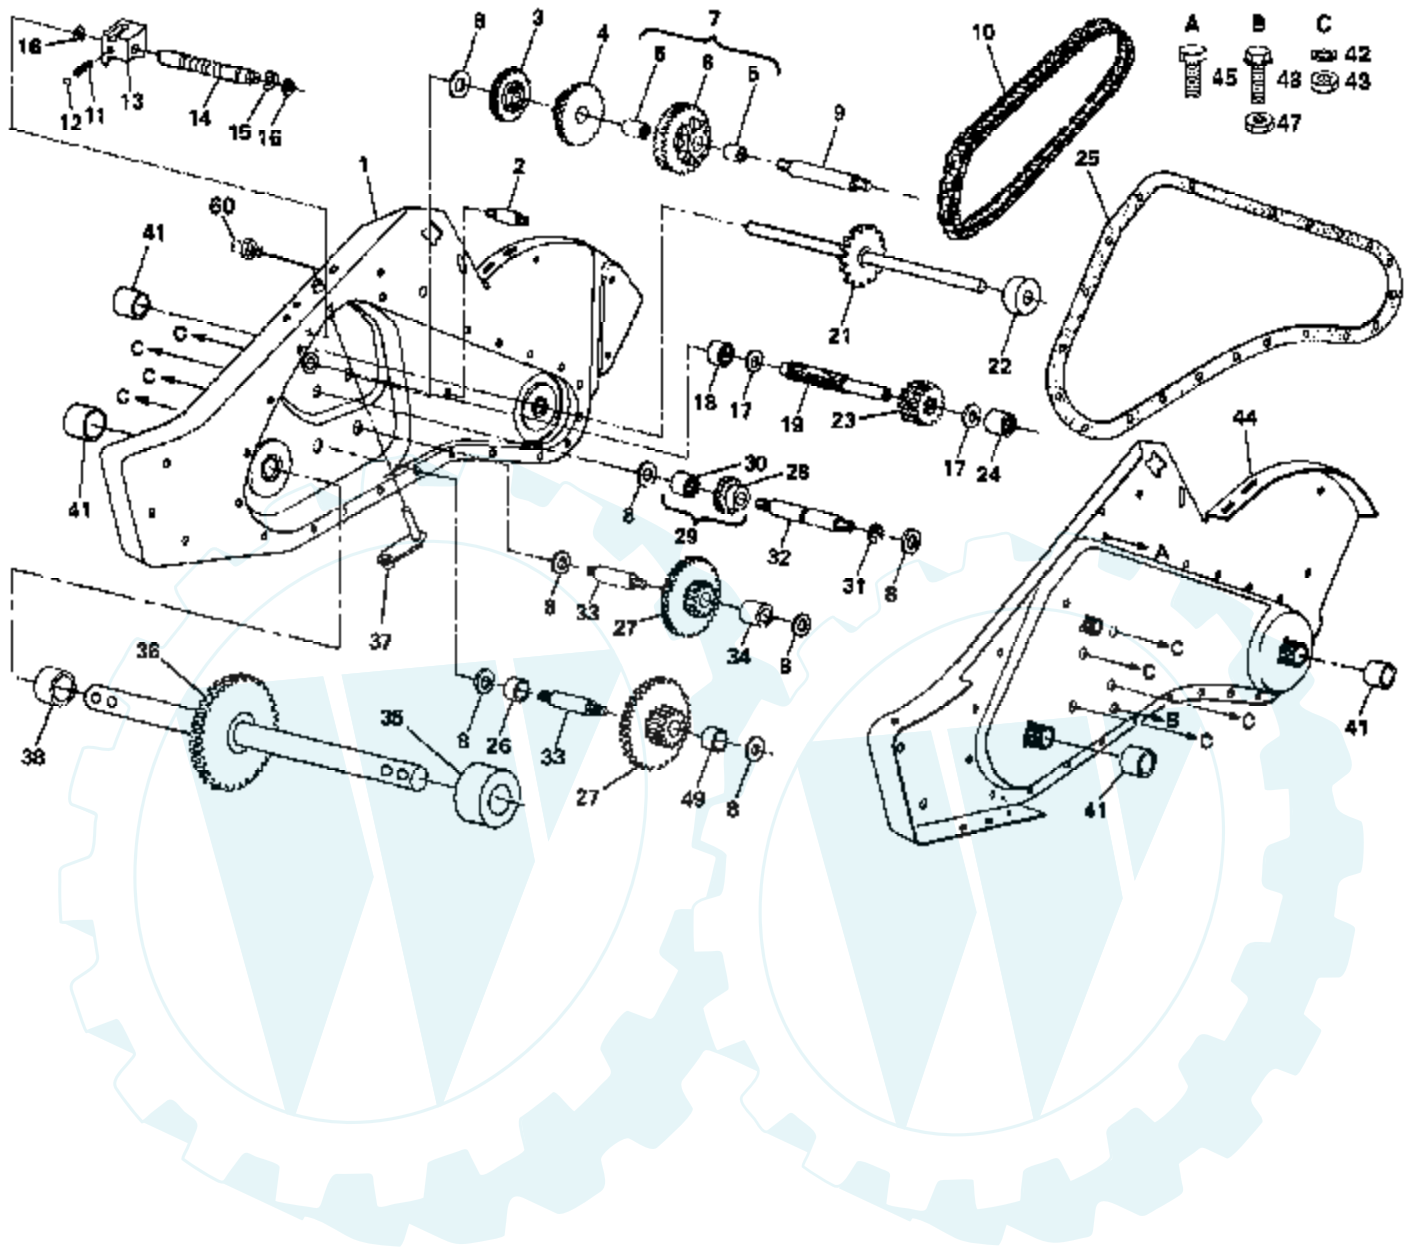

Ref #	Part Number	Qty	Description
1	175624		Bumper
7	180275		Counter Weight, R.H.
8	10040600		Washer, Lock 3/8
9	73220600		Nut, Hex 3/8-16
11	4921H		Clip, Hairpin
12	4929H		Rivet, Drilled
13	5015J		Tire
	183121X624		Rim
	795R		Tire Valve
14	73970500		Nut, Lock Hex Flange
15			Engine, Briggs Model No. 205412 (Order parts from Engine Manufacturer)
16	104164X		Tie Cable
17	72140608		Bolt, Hex 5/16-18 x 1-1/2
18	72470636		Bolt 3/8-16 x 4-1/2
19	74760672		Bolt Hex 3/8-16 x 4-1/2
20	179823		Bracket, Reinforcement
21	74760616		Bolt, Hex 5/16-18 x 2
22	74760524		Bolt Hex Hd 5/16-18 x 1-1/2

Ref #	Part Number	Qty	Description
1	6556J		Tine, Outer, L.H.
3	101194M		Tine, Inner, L.H.
4	3146R		Retainer, Spring Zinc
5	100445L		Assembly, Hub and Plate
6	73610600		Nut, Hex 3/8-24
7	10040600		Washer, Lock 3/8
8	74610616		Bolt, Hex 3/8-24 x 1
9	6557J		Tine, Outer, R.H.
12	74610624		Bolt H 3/8-24 x 1-1/2
13	4929H		Clevis Pin
15	101193M		Tine R.H.

Ref #	Part Number	Qty	Description
1	73900500		Nut, Lock Hex Flange 5/16-18
2	161416X417		Shield, Side, Outer L. H.
3	8393J		Pin, Stake, Depth
4	12000035		Ring, Klip
5	72140508		Bolt, Carriage 5/16-18 Unc x 1
6	8394J		Spring
7	8392J		Bracket, Latch
8	109230X		Spring, Depth Stake
9	170708X417		Shield, Tine
10	180847		Bolt Rdhd Sqnk 5/16-18 x 3/4 ZNC
11	73220500		Nut, Hex 5/16-18
12	10040500		Washer, Lock 5/16
14	124343X		Bracket, Shield Tine
15	161417X417		Shield, Side, Outer R.H.
16	73900400		Nut, Flange Hex 1/4-20 UNC
18	72040410		Bolt, Carriage 1/4-20 x 1-1/4 r. 5
19	102701X		Grip
20	73220600		Nut, Hex 3/8-16
21	138420		Stake, Depth
22	74930632		Bolt, Hex 3/8-16 x 2
23	4440J		Hinge
24	72140404		Bolt, Carriage 1/4-20 x 1/2 Gr.
25	6712J		Cap, Vinyl
26	109227X		Pad, Idler
27	102713X417		Shield, Leveling
28	138609		Pin, Hinge
29	104084X417		Shield, Side
30	73970500		Nut, Lock Hx Flange
32	73220400		Nut, Fin, Hex 1/4-20 UNC
33	10040400		Washer, Lock Hvy Helical 1/4
34	74490536		Bolt Hex Flghd 5/16-18 x 2-1/4