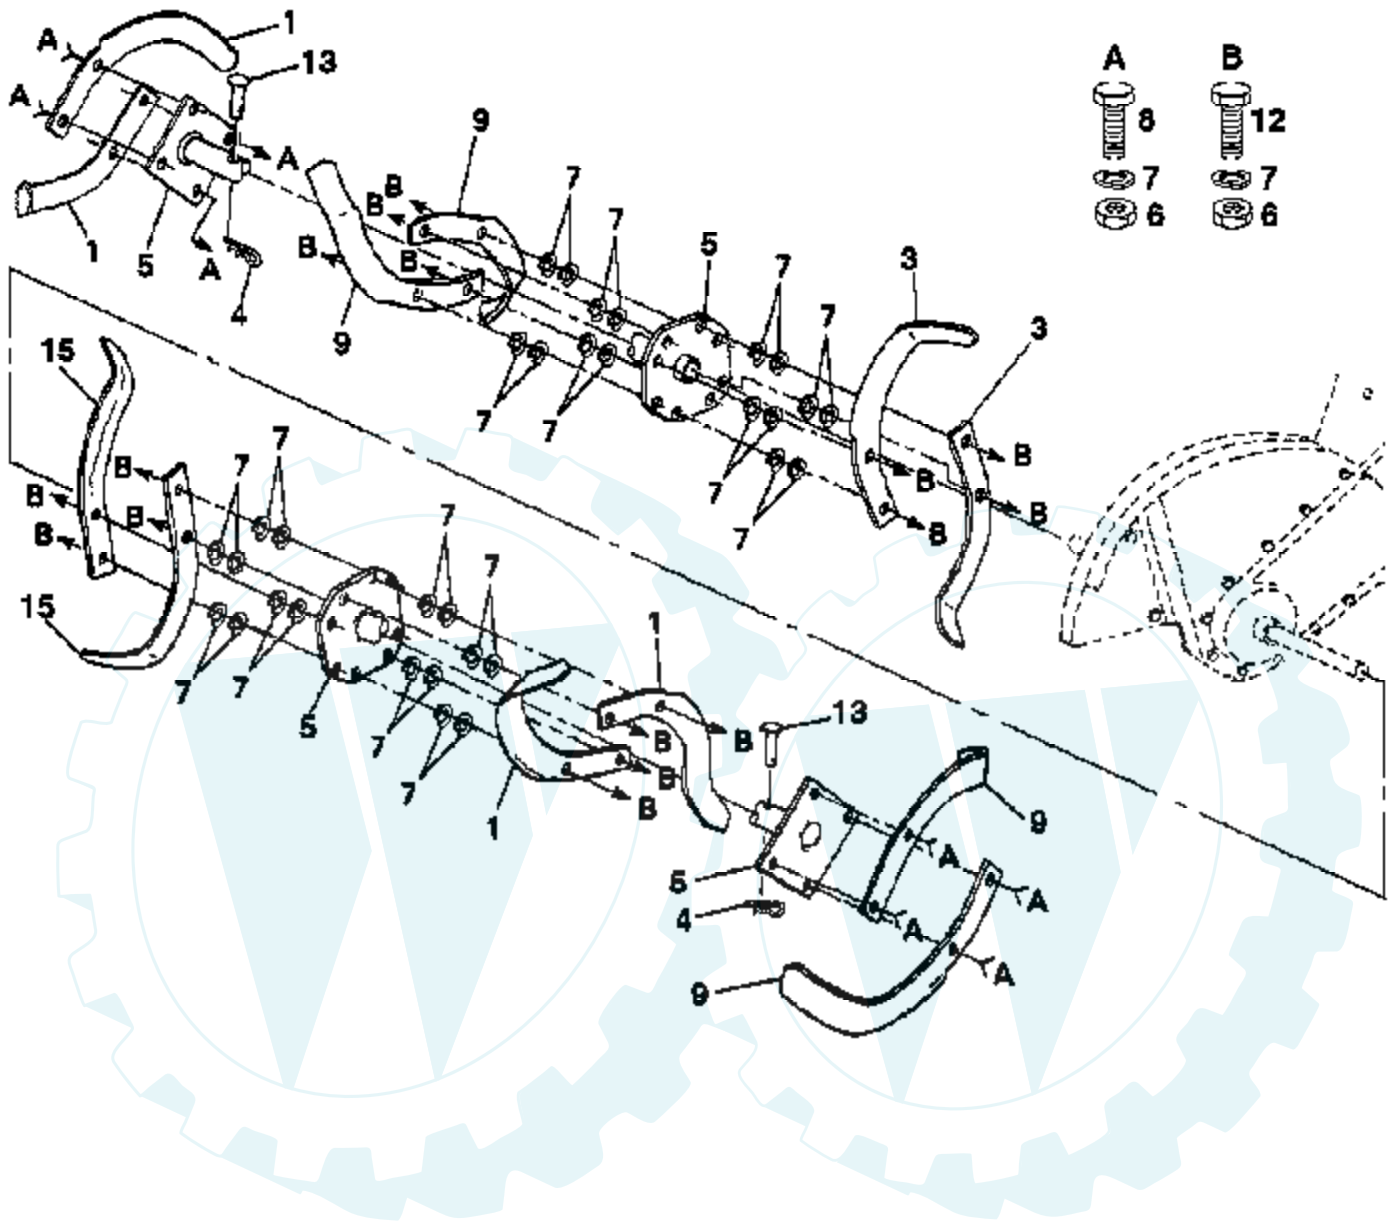

Ref #	Part Number	Qty	Description
1	180638		Control, Throttle
2	9266R		Grip, Handle
4	159228		Bar Assembly, Control
6	180678		Panel, Control
8	71191008		Screw, Truss Hd. #10-24 Unc x 1/2
10	8206H		Grip, Handle
11	4497H		Clip, Hairpin
12	81328		Bolt, Shoulder
13	109335X		Handle, Shift
14	109313X		Grommet, Rubber
15	138400		Rod, Shift
16	72110608		Bolt, Carriage 3/8-16 x 1 Gr. 5
17	109229X		Lock, Handle
18	73680600		Nut, Crownlock 3/8-16 UNC
19	19131611		Washer 13/32 x 1 x 11 Ga.
20	5109228X		Lever, Lock, Handle
21	180517X417		Handle
23	86777		Screw, Hex Washer SLT #10-24 x .50
24	9484R		Clip
26	159607		Cable, Clutch
27	73900400		Nut, Hex Flange 1/4-20 UNC
29	73731000		Nut, Keps #10-24 UNC
30	104164X		Tie, Cable
31	150696		Bolt, Pivot
32	138283		Lock, Handle
33	72140404		Bolt, Carriage 1/4-20 UNC x 1/2
37	102604X		Grip, Bar, Control
41	102744X		Clamp, Bar, Control

Ref #	Part Number	Qty	Description
1	6556J		Tine, Outer, L.H.
3	101194M		Tine, Inner, L.H.
4	3146R		Retainer, Spring Zinc
5	100445L		Assembly, Hub and Plate
6	73610600		Nut, Hex 3/8-24
7	10040600		Washer, Lock 3/8
8	74610616		Bolt, Hex 3/8-24 x 1
9	6557J		Tine, Outer, R.H.
12	74610624		Bolt H 3/8-24 x 1-1/2
13	4929H		Clevis Pin
15	101193M		Tine R.H.