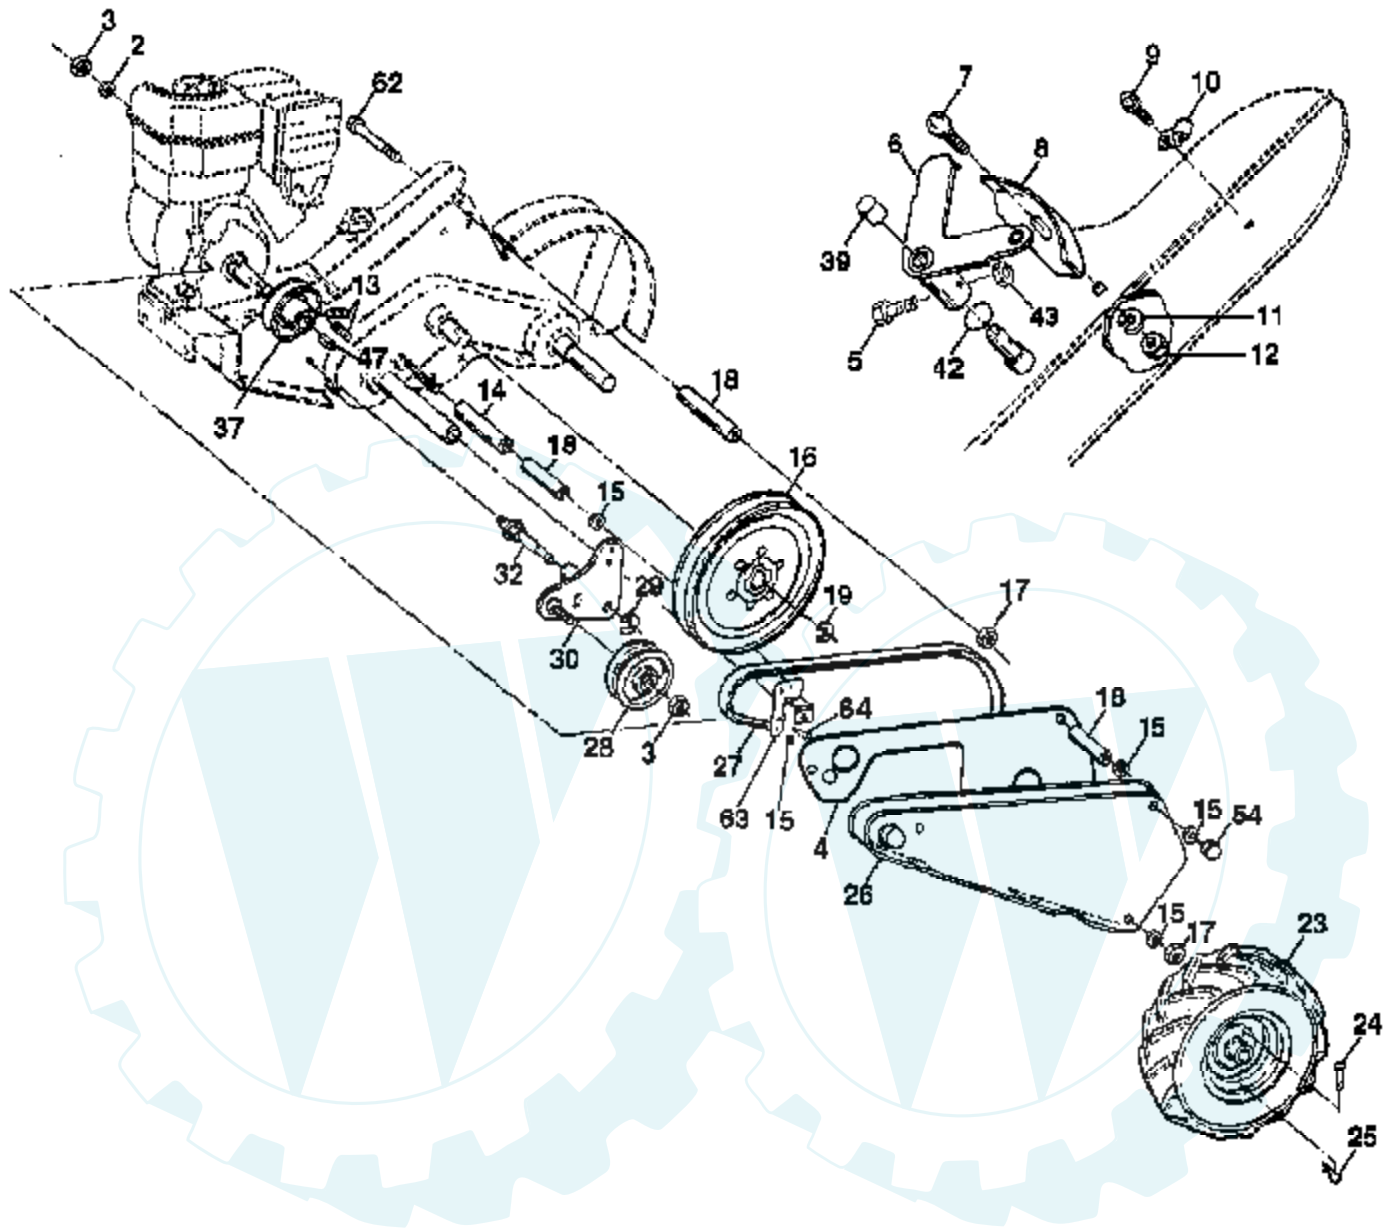

Ref #	Part Number	Qty	Description
1	186253		Decal, Control Panel (Statesman)
	186261		Decal, Control Panel (Agway)
2	186252		Decal, Belt Guard (Statesman)
	186260		Decal, Belt Guard (Agway)
3	186250		Decal, Tine Shield CRT
4	162215		Decal, Tine Shield Warning
5	141907		Decal, Hand Placement
6	138546		Decal, Shift Indicator
7	141906		Decal, Warning
8	186300		Decal, Engine
9	186247		Decal, Control Panel, Instruction
	185318		Manual, Owner's (English)
	185319		Manual, Owner's (Spanish)

Ref #	Part Number	Qty	Description
1	180638		Control, Throttle
2	9266R		Grip, Handle
4	159228		Bar Assembly, Control
6	180678		Panel, Control
8	71191008		Screw, Truss Hd. #10-24 Unc x 1/2
10	8206H		Grip, Handle
11	4497H		Clip, Hairpin
12	81328		Bolt, Shoulder
13	109335X		Handle, Shift
14	109313X		Grommet, Rubber
15	138400		Rod, Shift
16	72110608		Bolt, Carriage 3/8-16 x 1 Gr. 5
17	109229X		Lock, Handle
18	73680600		Nut, Crownlock 3/8-16 UNC
19	19131611		Washer 13/32 x 1 x 11 Ga.
20	5109228X		Lever, Lock, Handle
21	180517X417		Handle
23	86777		Screw, Hex Washer SLT #10-24 x .50
24	9484R		Clip
26	159607		Cable, Clutch
27	73900400		Nut, Hex Flange 1/4-20 UNC
29	73731000		Nut, Keps #10-24 UNC
30	104164X		Tie, Cable
31	150696		Bolt, Pivot
32	138283		Lock, Handle
33	72140404		Bolt, Carriage 1/4-20 UNC x 1/2
37	102604X		Grip, Bar, Control
41	102744X		Clamp, Bar, Control

Ref #	Part Number	Qty	Description
1	6556J		Tine, Outer, L.H.
3	101194M		Tine, Inner, L.H.
4	3146R		Retainer, Spring Zinc
5	100445L		Assembly, Hub and Plate
6	73610600		Nut, Hex 3/8-24
7	10040600		Washer, Lock 3/8
8	74610616		Bolt, Hex 3/8-24 x 1
9	6557J		Tine, Outer, R.H.
12	74610624		Bolt H 3/8-24 x 1-1/2
13	4929H		Clevis Pin
15	101193M		Tine R.H.