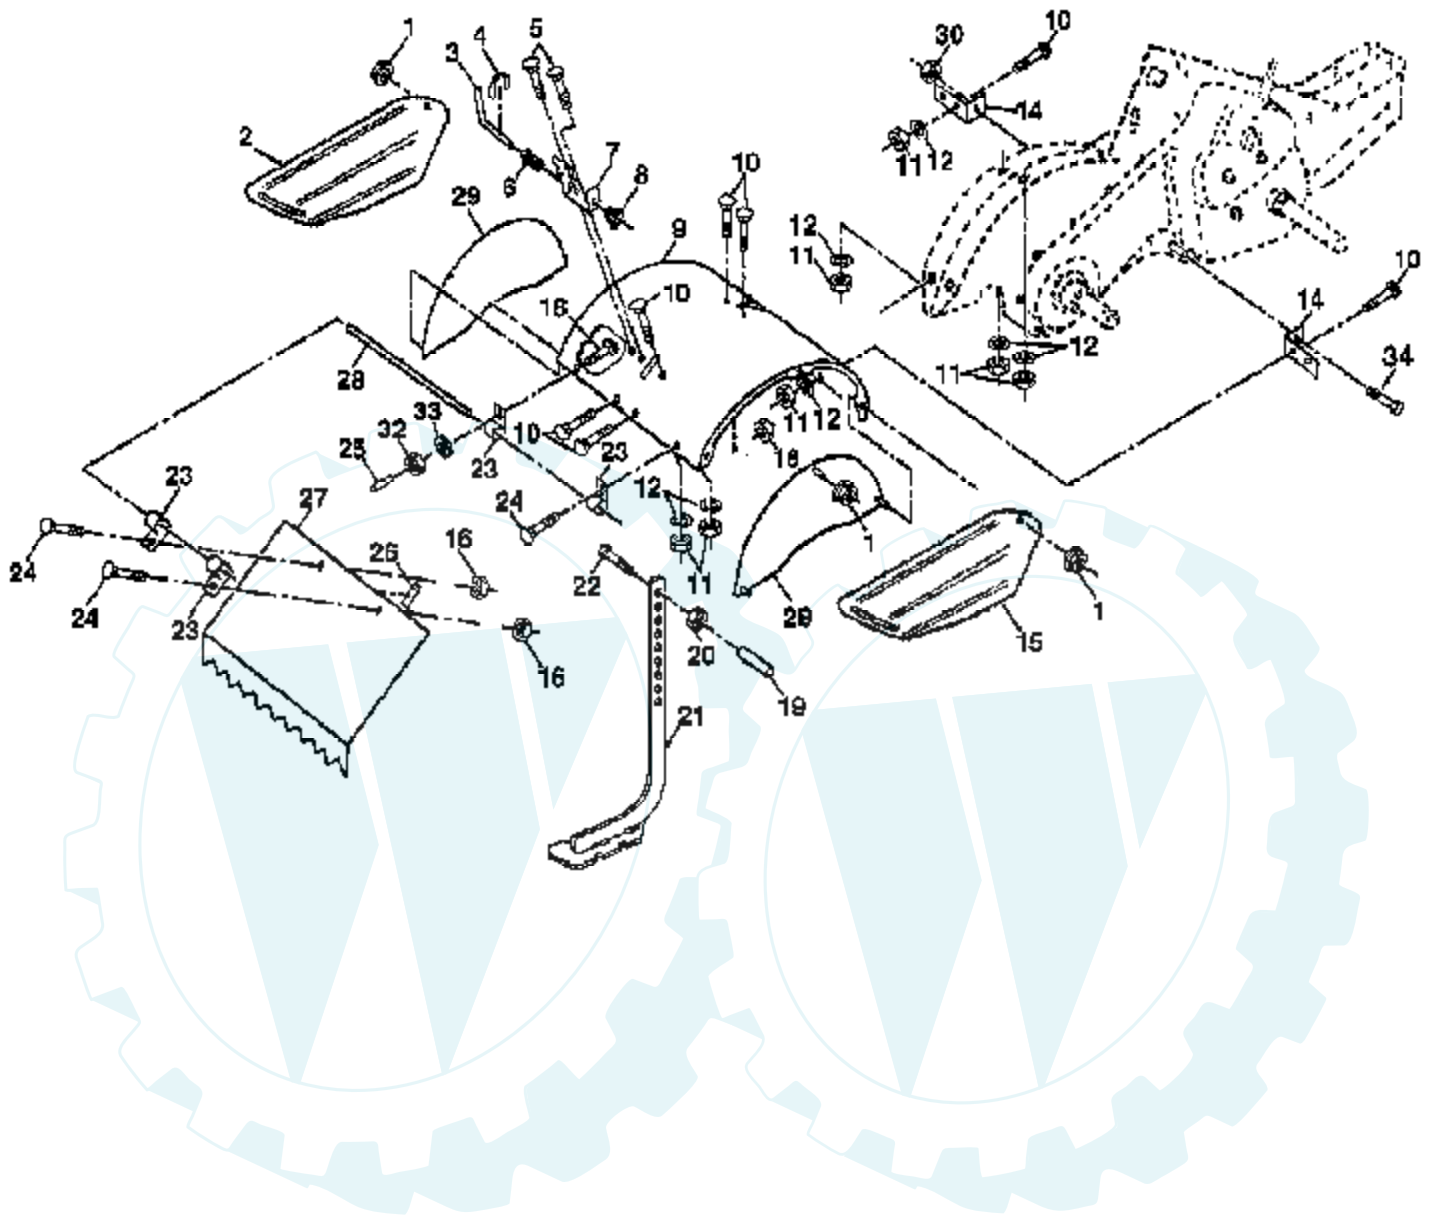

Ref #	Part Number	Qty	Description
1	175624		Bumper
7	180275		Counter Weight, R.H.
8	10040600		Washer, Lock 3/8
9	73220600		Nut, Hex 3/8-16
11	4921H		Clip, Hairpin
12	4929H		Rivet, Drilled
13	5015J		Tire
	183121X624		Rim
	795R		Tire Valve
14	73970500		Nut, Lock Hex Flange
15			Engine, Briggs Model No. 205412 (Order parts from Engine Manufacturer)
16	104164X		Tie Cable
17	72140608		Bolt, Hex 5/16-18 x 1-1/2
18	72470636		Bolt 3/8-16 x 4-1/2
19	74760672		Bolt Hex 3/8-16 x 4-1/2
20	179823		Bracket, Reinforcement
21	74760616		Bolt, Hex 5/16-18 x 2
22	74760524		Bolt Hex Hd 5/16-18 x 1-1/2

Ref #	Part Number	Qty	Description
1	6556J		Tine, Outer, L.H.
3	101194M		Tine, Inner, L.H.
4	3146R		Retainer, Spring Zinc
5	100445L		Assembly, Hub and Plate
6	73610600		Nut, Hex 3/8-24
7	10040600		Washer, Lock 3/8
8	74610616		Bolt, Hex 3/8-24 x 1
9	6557J		Tine, Outer, R.H.
12	74610624		Bolt H 3/8-24 x 1-1/2
13	4929H		Clevis Pin
15	101193M		Tine R.H.

Ref #	Part Number	Qty	Description
1	73900500		Nut, Lock Hex Flange 5/16-18
2	161416X417		Shield, Side, Outer L. H.
3	8393J		Pin, Stake, Depth
4	12000035		Ring, Klip
5	72140508		Bolt, Carriage 5/16-18 Unc x 1
6	8394J		Spring
7	8392J		Bracket, Latch
8	109230X		Spring, Depth Stake
9	170708X417		Shield, Tine
10	180847		Bolt Rdhd Sqnk 5/16-18 x 3/4 ZNC
11	73220500		Nut, Hex 5/16-18
12	10040500		Washer, Lock 5/16
14	124343X		Bracket, Shield Tine
15	161417X417		Shield, Side, Outer R.H.
16	73900400		Nut, Flange Hex 1/4-20 UNC
18	72040410		Bolt, Carriage 1/4-20 x 1-1/4 r. 5
19	102701X		Grip
20	73220600		Nut, Hex 3/8-16
21	138420		Stake, Depth
22	74930632		Bolt, Hex 3/8-16 x 2
23	4440J		Hinge
24	72140404		Bolt, Carriage 1/4-20 x 1/2 Gr.
25	6712J		Cap, Vinyl
26	109227X		Pad, Idler
27	102713X417		Shield, Leveling
28	138609		Pin, Hinge
29	104084X417		Shield, Side
30	73970500		Nut, Lock Hx Flange
32	73220400		Nut, Fin, Hex 1/4-20 UNC
33	10040400		Washer, Lock Hvy Helical 1/4
34	74490536		Bolt Hex Flghd 5/16-18 x 2-1/4