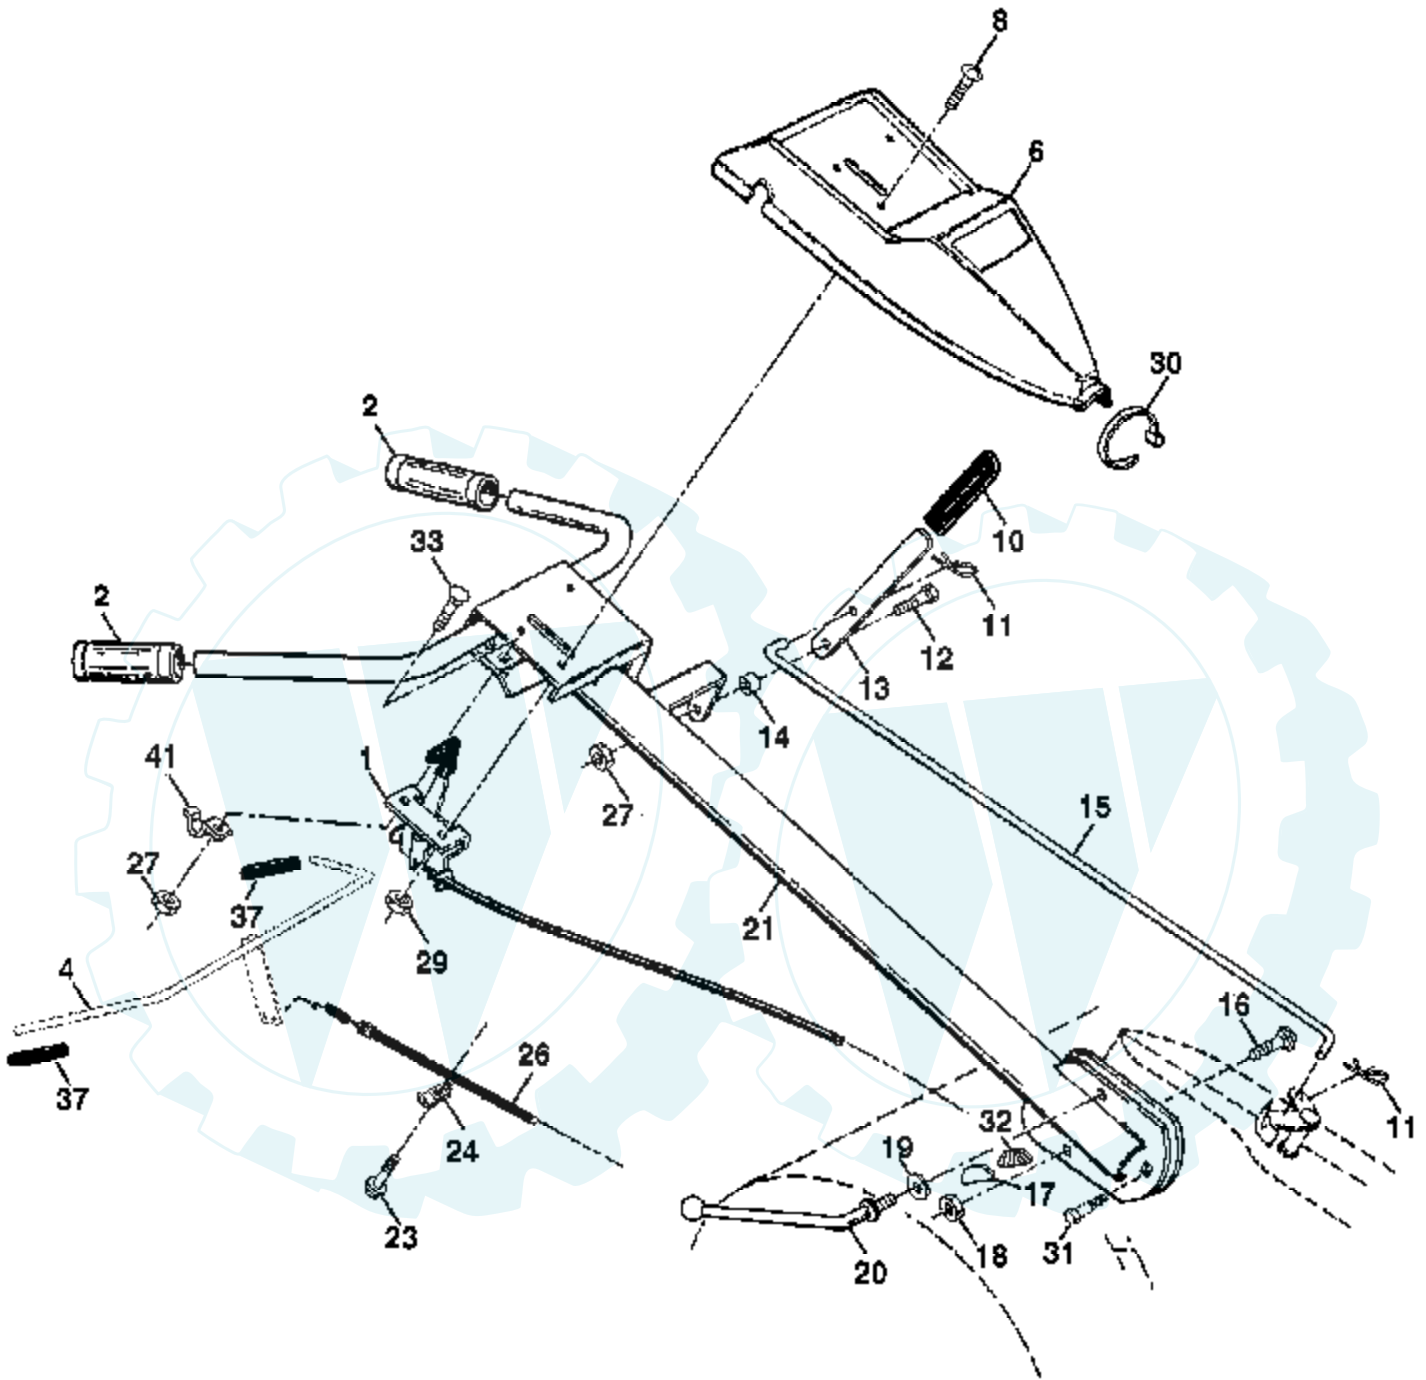

Ref #	Part Number	Qty	Description
1	186253		Decal, Control Panel (Statesman)
	186261		Decal, Control Panel (Agway)
2	186252		Decal, Belt Guard (Statesman)
	186260		Decal, Belt Guard (Agway)
3	186250		Decal, Tine Shield CRT
4	162215		Decal, Tine Shield Warning
5	141907		Decal, Hand Placement
6	138546		Decal, Shift Indicator
7	141906		Decal, Warning
8	186300		Decal, Engine
9	186247		Decal, Control Panel, Instruction
	185318		Manual, Owner's (English)
	185319		Manual, Owner's (Spanish)

Ref #	Part Number	Qty	Description
1	180638		Control, Throttle
2	9266R		Grip, Handle
4	159228		Bar Assembly, Control
6	180678		Panel, Control
8	71191008		Screw, Truss Hd. #10-24 Unc x 1/2
10	8206H		Grip, Handle
11	4497H		Clip, Hairpin
12	81328		Bolt, Shoulder
13	109335X		Handle, Shift
14	109313X		Grommet, Rubber
15	138400		Rod, Shift
16	72110608		Bolt, Carriage 3/8-16 x 1 Gr. 5
17	109229X		Lock, Handle
18	73680600		Nut, Crownlock 3/8-16 UNC
19	19131611		Washer 13/32 x 1 x 11 Ga.
20	5109228X		Lever, Lock, Handle
21	180517X417		Handle
23	86777		Screw, Hex Washer SLT #10-24 x .50
24	9484R		Clip
26	159607		Cable, Clutch
27	73900400		Nut, Hex Flange 1/4-20 UNC
29	73731000		Nut, Keps #10-24 UNC
30	104164X		Tie, Cable
31	150696		Bolt, Pivot
32	138283		Lock, Handle
33	72140404		Bolt, Carriage 1/4-20 UNC x 1/2
37	102604X		Grip, Bar, Control
41	102744X		Clamp, Bar, Control

Ref #	Part Number	Qty	Description
1	6556J		Tine, Outer, L.H.
3	101194M		Tine, Inner, L.H.
4	3146R		Retainer, Spring Zinc
5	100445L		Assembly, Hub and Plate
6	73610600		Nut, Hex 3/8-24
7	10040600		Washer, Lock 3/8
8	74610616		Bolt, Hex 3/8-24 x 1
9	6557J		Tine, Outer, R.H.
12	74610624		Bolt H 3/8-24 x 1-1/2
13	4929H		Clevis Pin
15	101193M		Tine R.H.