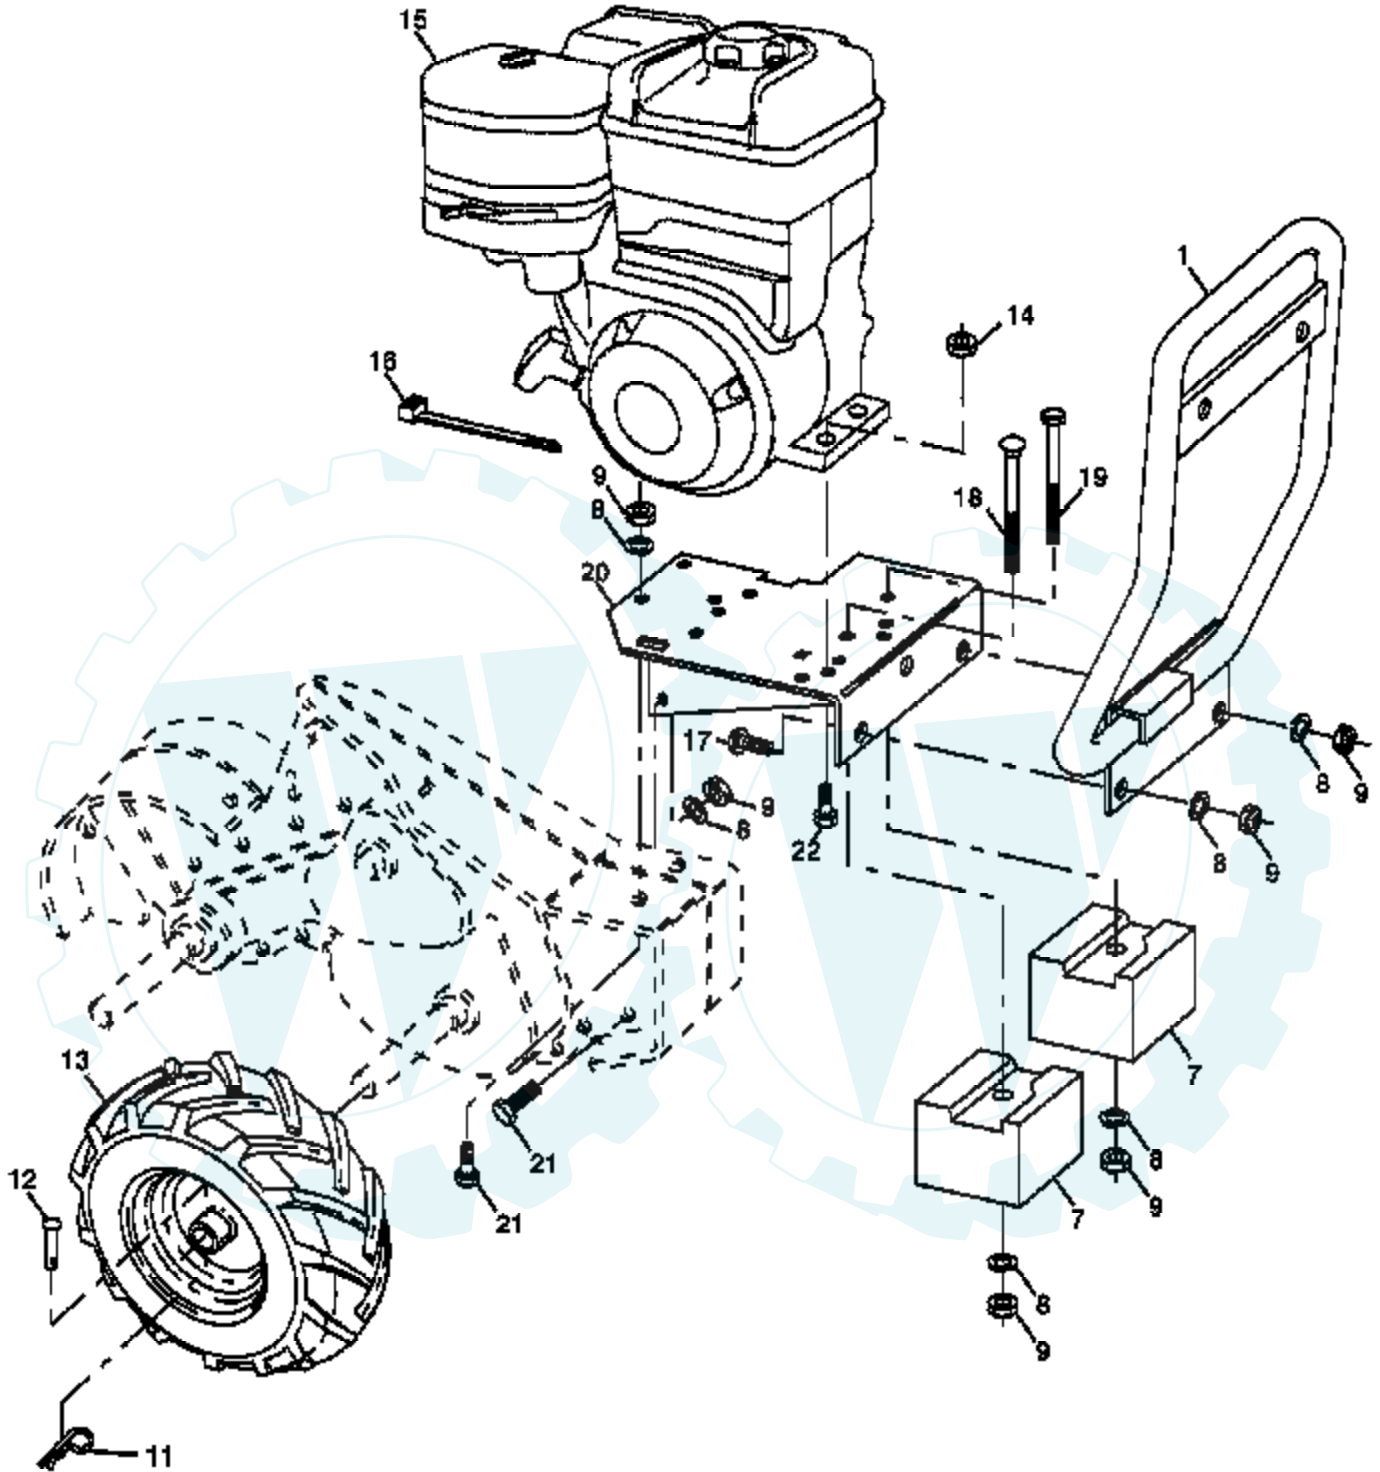

Ref #	Part Number	Qty	Description
1	175624		Bumper
7	180275		Counter Weight, R.H.
8	10040600		Washer, Lock 3/8
9	73220600		Nut, Hex 3/8-16
11	4921H		Clip, Hairpin
12	4929H		Rivet, Drilled
13	5015J		Tire
	183121X624		Rim
	795R		Tire Valve
14	73970500		Nut, Lock Hex Flange
15			Engine, Briggs Model No. 205412 (Order parts from Engine Manufacturer)
16	104164X		Tie Cable
17	72140608		Bolt, Hex 5/16-18 x 1-1/2
18	72470636		Bolt 3/8-16 x 4-1/2
19	74760672		Bolt Hex 3/8-16 x 4-1/2
20	179823		Bracket, Reinforcement
21	74760616		Bolt, Hex 5/16-18 x 2
22	74760524		Bolt Hex Hd 5/16-18 x 1-1/2