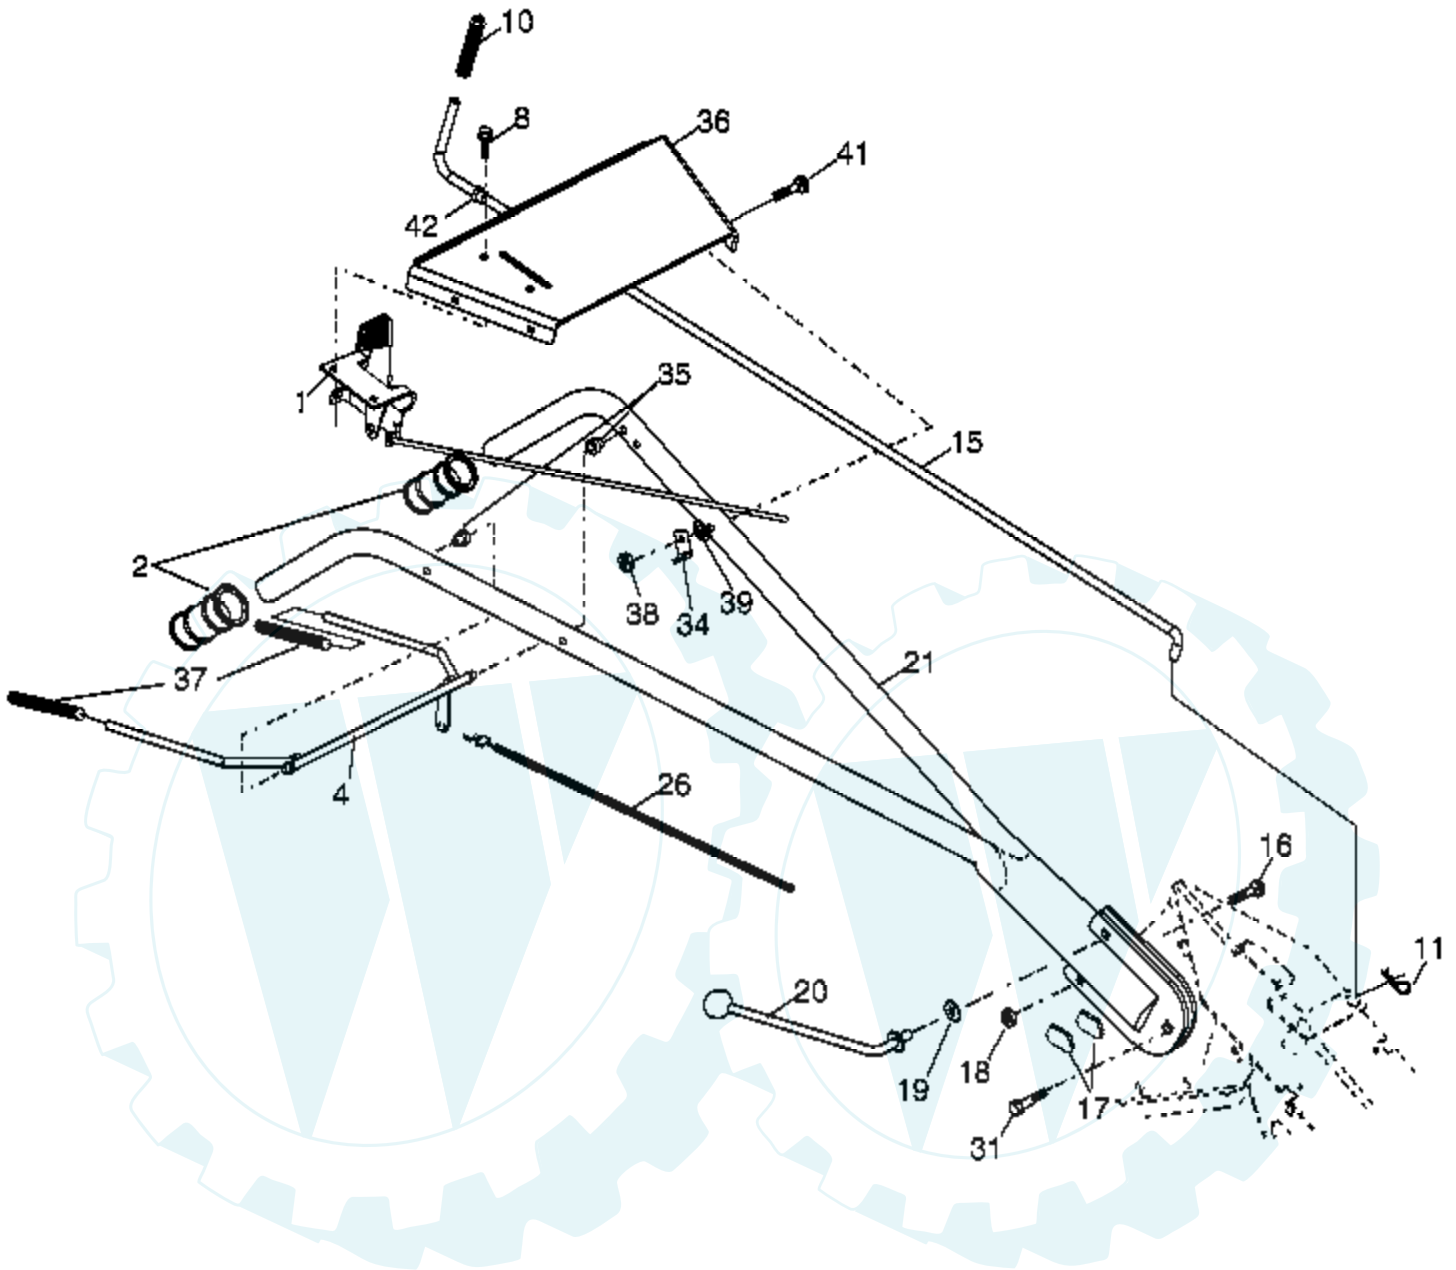

Ref #	Part Number	Qty	Description
1	190477		Decal, Control Panel (Statesman)
2	162215		Decal, Warning
3	190478		Decal, Belt Guard (Statesman)
4	143678		Decal, Instruction, Tilling
5	141907		Decal, Hand Placement
6	102180X		Decal, Shift Indicator
7	171077		Decal, OHV N-I/C 190CELBL
8	171075		Decal, Briggs & Stratton
9	141906		Decal, Warning
10	171078		Decal, Rewind INTEK
11	190479		Decal, Tineshield
13	156199		Decal, Control Panel Reverse
	190401		Manual, Owner's (English)
	190402		Manual, Owner's (Spanish)

Ref #	Part Number	Qty	Description
1	180634		Control, Throttle
2	150744		Grip, Handle
4	159227		Bar, Control
8	17720408		Screw
10	8389J		Grip, Handle
11	4497H		Clip, Hairpin
15	108281X		Rod, Shift
16	72110608		Bolt, Carriage 3/8-16 x 1 Gr. 5
17	109229X		Lock, Handle
18	73680600		Nut Crownlock 3/8-16 UNC
19	19131611		Washer 13/32 x 1 x 11 Ga.
20	109228X		Lever, Lock, Handle
21	150217		Handle
26	159232		Cable, Clutch
31	150696		Bolt, Pivot
34	145821		Bracket, Clutch Cable
35	146480		Grommet, Handle
36	188413X505		Bracket, Handle
37	102604X		Grip, Bar Control
39	10040500		Washer, Lock 5/16
38	73800500		Locknut 5/16-18
41	72110514		Bolt, Carriage 5/16-18 x 1-3/4
42	121248X		Bushing, Snap