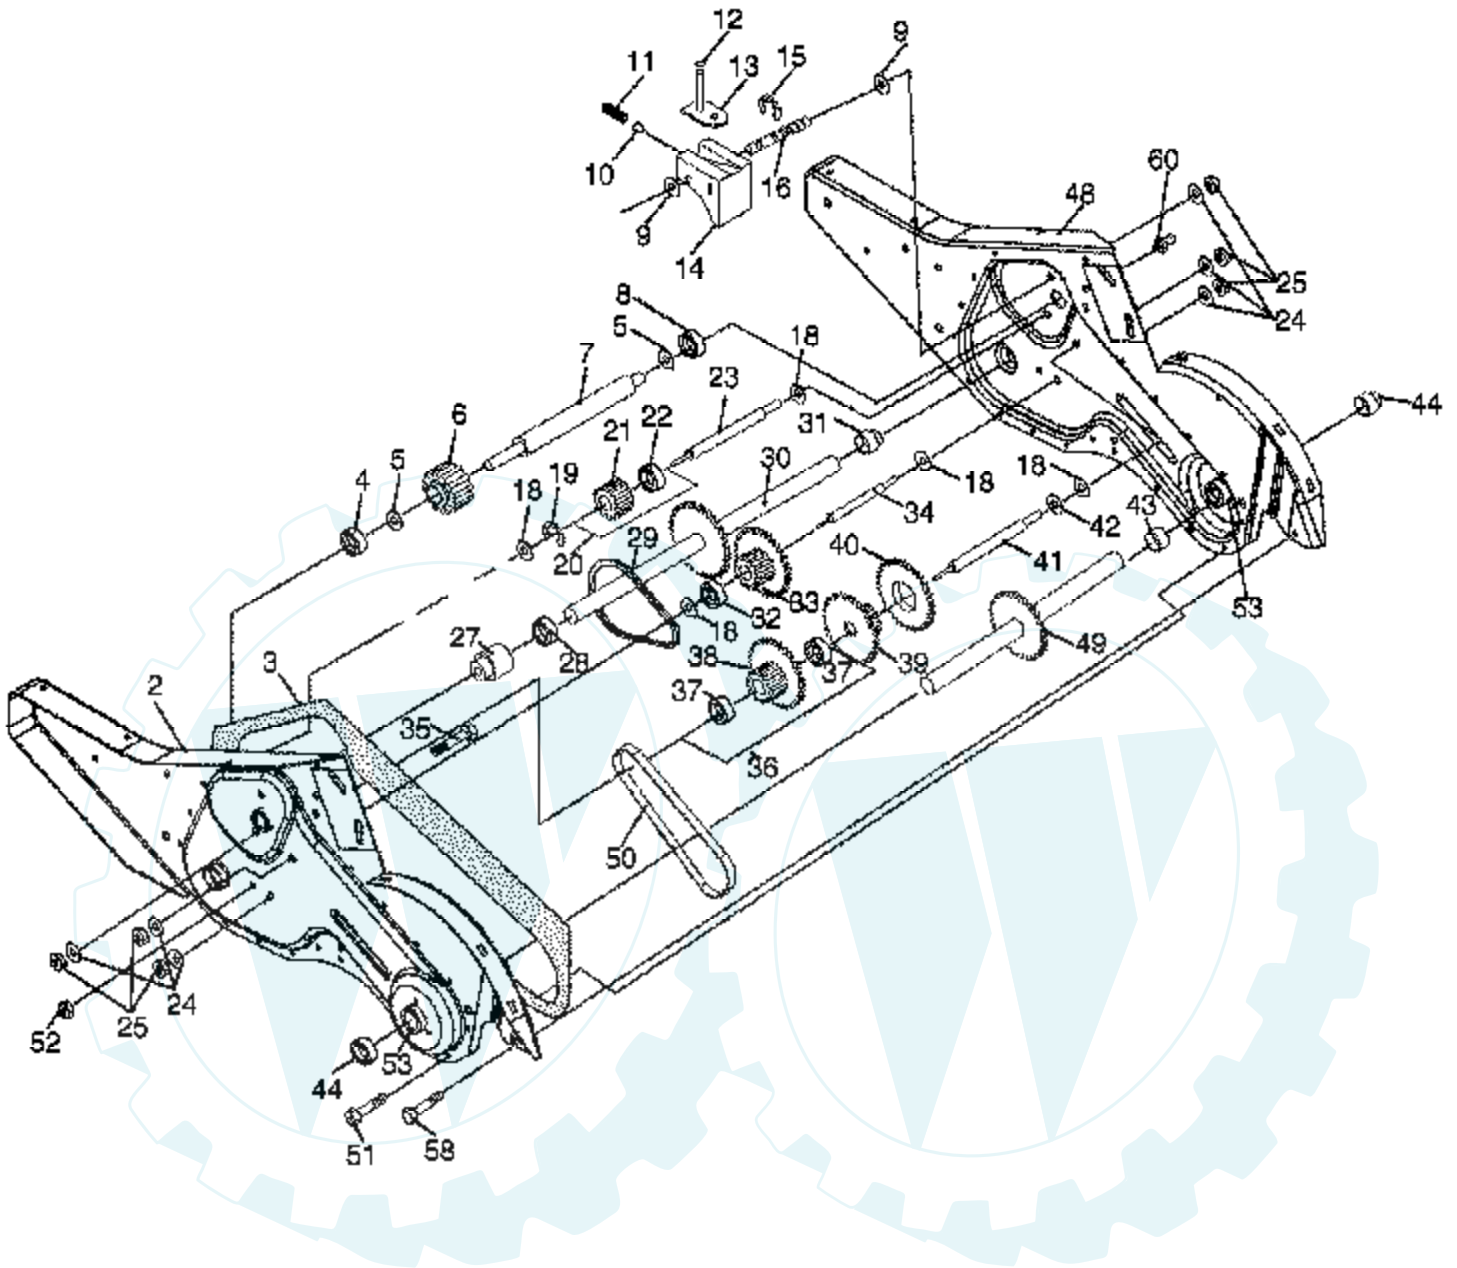

Ref #	Part Number	Qty	Description
2	73970500		Nut, Hex Flange
5	102332X		Bracket, Reinforcement
7	102173X		Counter Weight, R.H.
8	10040600		Washer, Lock 3/8
9	73220600		Nut, Hex 3/8-16
10	74760524		Bolt, Hex 5/16-18 x 1-1/2
11	4497H		Clip, Hairpin
12	126875X		Rivet, Drilled
13	102190X		Tire
	183122X624		Rim
	795R		Tire Valve
15			Engine, Briggs & Stratton Model No. 120302 (Order parts from engine Manufacturer)
16	7192J		Tie Cable

Ref #	Part Number	Qty	Description
1	4459J		Tine, Outer, L.H.
2	132673		Clevis Pin
3	6554J		Tine, Inner, L.H.
4	3146R		Clip, Hairpin
5	132727		Assembly, Hub and Plate, L.H.
6	73610600		Nut, Hex 3/8-24
7	10040600		Washer, Lock 3/8
8	74610616		Bolt, Hex 3/8-24 x 1
9	4460J		Tine, Outer, R.H.
10	132728		Assembly, Hub and Plate, R.H.
11	6555J		Tine, Inner, R.H.

Ref #	Part Number	Qty	Description
1	73900500		Nut, Flange 5/16-18
2	161415X505		Shield, Side, Outer L. H.
3	8393J		Pin, Stake, Depth
4	12000035		Ring, Klip
5	180847		Bolt, Carriage 5/16-18 x 3/4
6	8394J		Spring
7	8392J		Bracket, Latch
8	109230X		Spring, Depth Stake
9	102326X505		Shield, Tine
10	72140508		Bolt 5/16-18 x 1
11	73220500		Nut, Hex 5/16-18
12	10040500		Washer, Lock 5/16
13	72110510		Bolt, Carriage 5/16-18 x 1-1/4
14	124343X		Bracket, Shield Tine
15	161414X505		Shield, Side, Outer R.H.
16	73900400		Nut, Hex Flange 1/4-20 unc
18	72040410		Bolt, Carriage 1/4-20 x 1-1/4 Gr. 5
19	102701X		Grip
20	73220600		Nut, Hex 3/8-16
21	102156X		Stake, Depth
22	74930632		Bolt, Hex 3/8-16 x 2
23	4440J		Hinge
24	72140404		Bolt, Carriage 1/4-20 x 1/2 Gr. 5
25	6712J		Cap, Vinyl
26	109227X		Pad, Idler
27	102695X505		Shield, Leveling
28	120588X		Pin, Hinge
29	104085X505		Shield, Side
32	73220400		Nut Fin Hex 1/4-20 unc
33	10040400		Washer Lock Hvy Helical 1/4