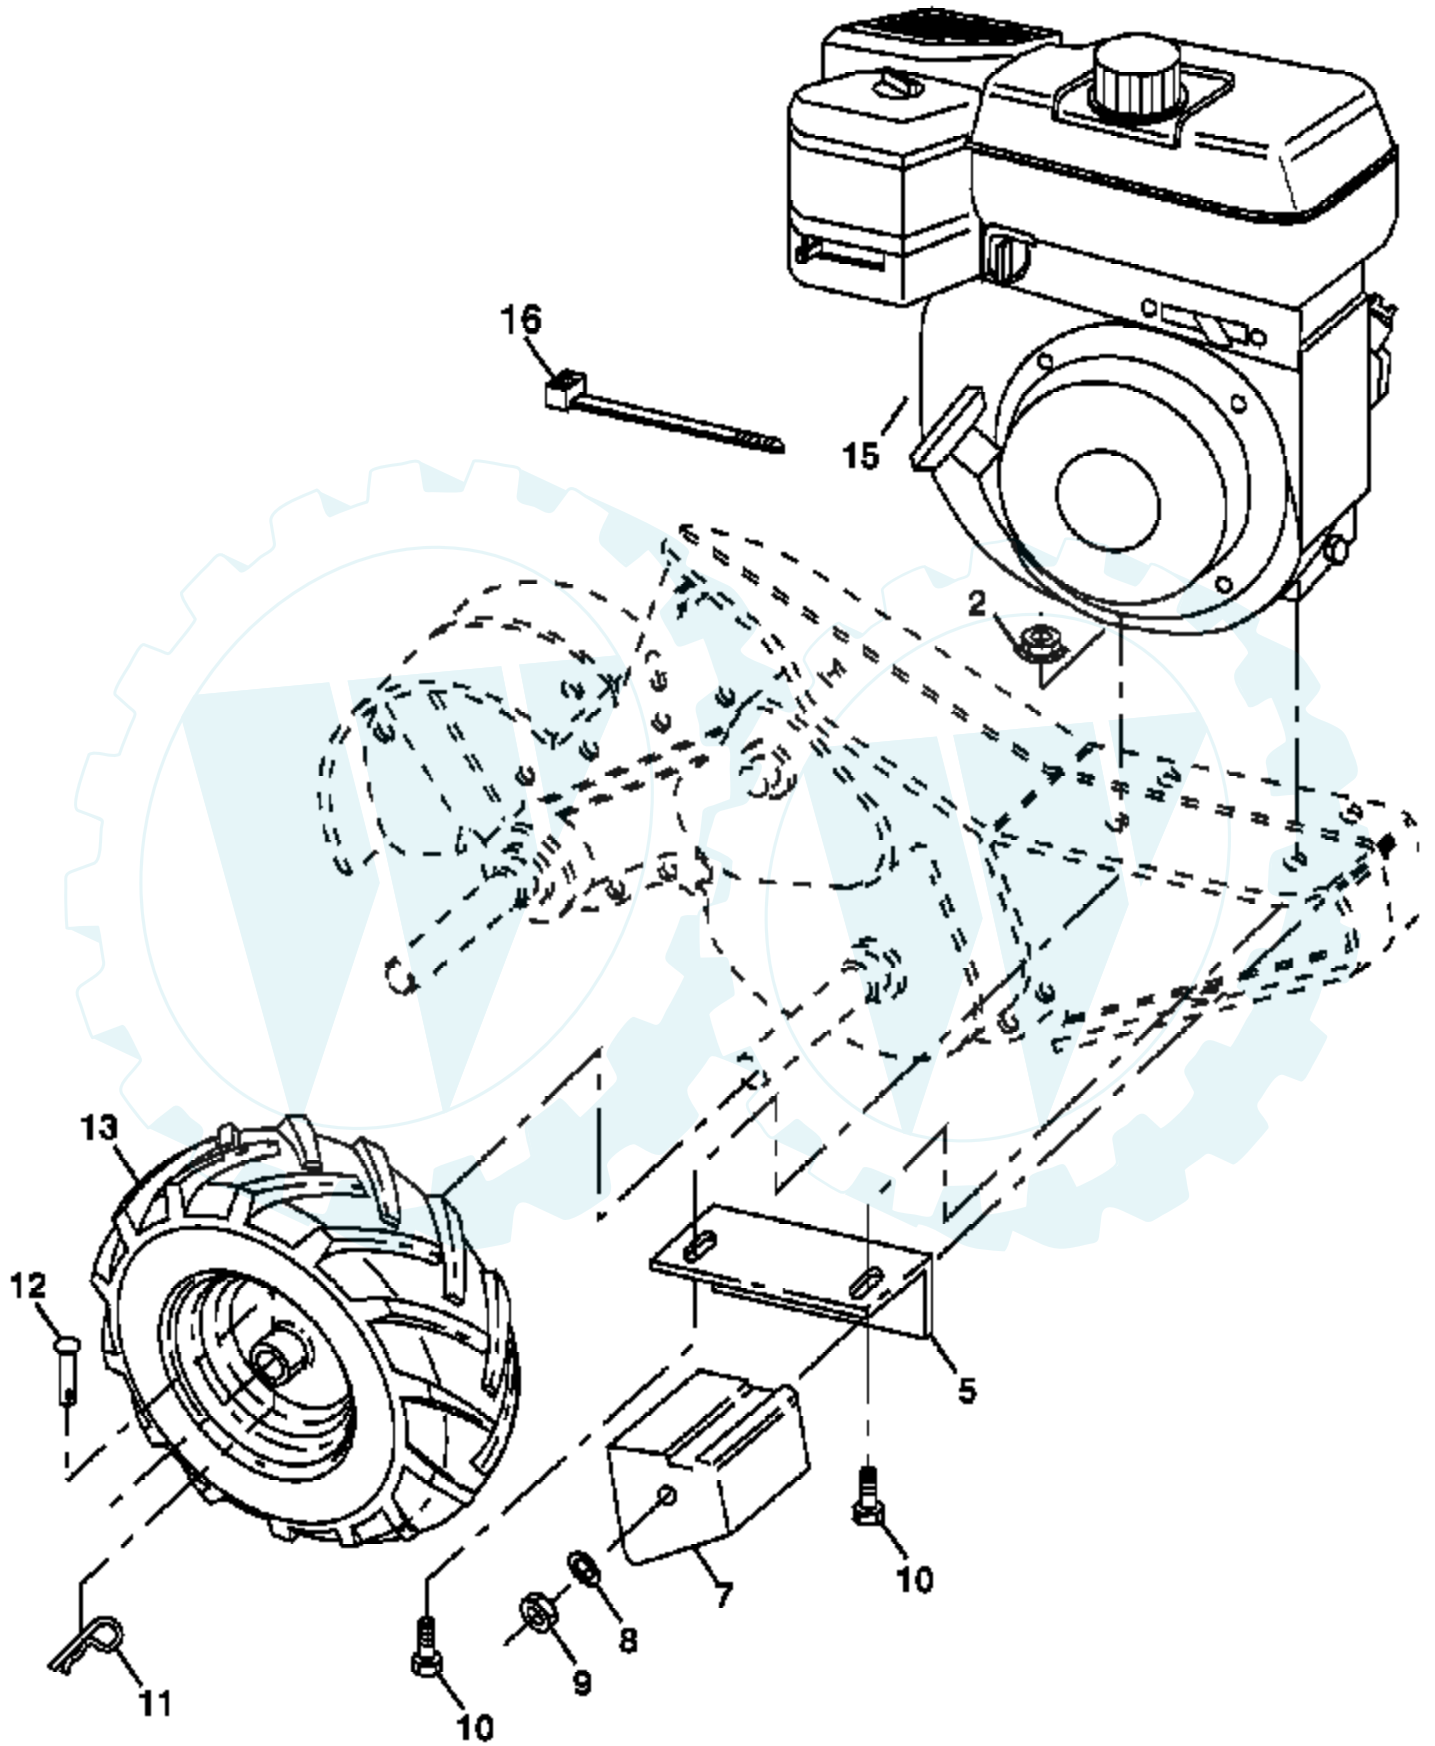

Ref #	Part Number	Qty	Description
2	73970500		Nut, Hex Flange
5	102332X		Bracket, Reinforcement
7	102173X		Counter Weight, R.H.
8	10040600		Washer, Lock 3/8
9	73220600		Nut, Hex 3/8-16
10	74760524		Bolt, Hex 5/16-18 x 1-1/2
11	4497H		Clip, Hairpin
12	126875X		Rivet, Drilled
13	102190X		Tire
	183122X624		Rim
	795R		Tire Valve
15			Engine, Briggs & Stratton Model No. 120302 (Order parts from engine Manufacturer)
16	7192J		Tie Cable