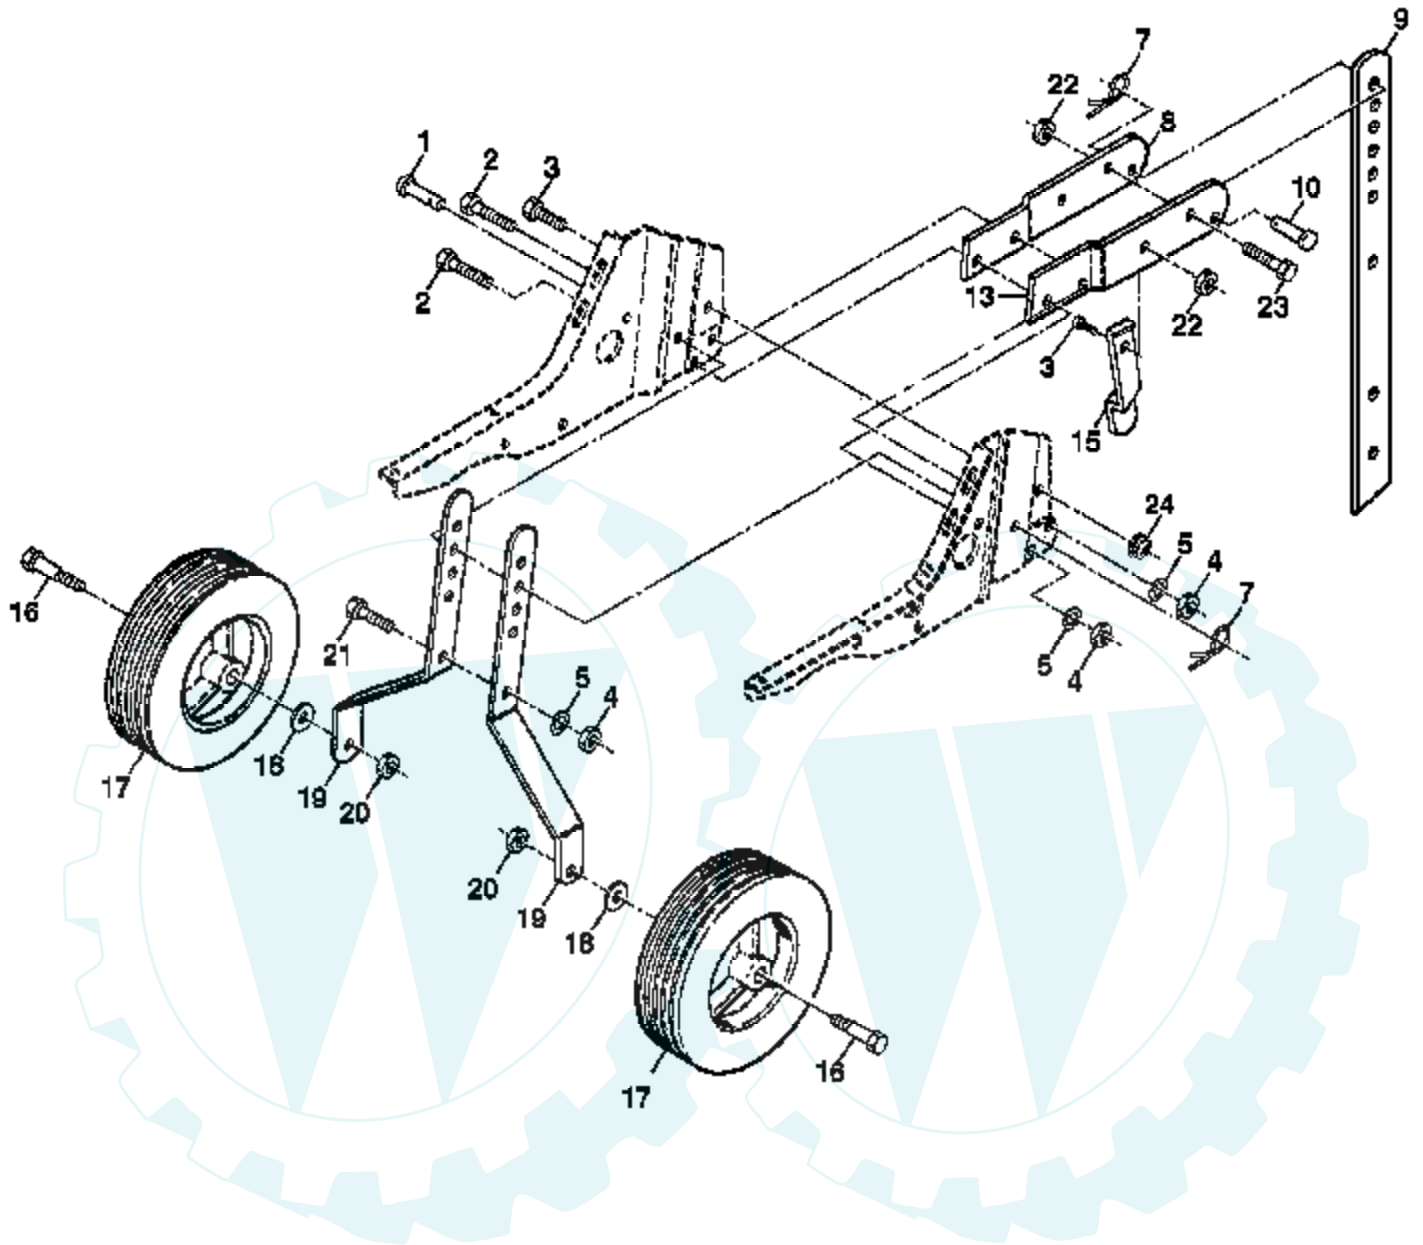

Ref #	Part Number	Qty	Description
1	186199		Decal, Control Panel (Statesman)
	186258		Decal, Control Panel (Agway)
2	186246		Decal, Belt Guard (Statesman)
	186257		Decal, Belt Guard (Agway)
4	127185X		Decal, Description
5	186309		Decal, Tine Control
6	141907		Decal, Hand Placement
8	141906		Decal, Warning, Rotating Tines
9	171803		Decal, Briggs & Stratton
10	171806		Decal, 3.5 HP
11	162215		Decal, Warning
12	165327		Decal, Speed Control
	185167		Manual, Owner's (English)
	185168		Manual, Owner's (Spanish)

Ref #	Part Number	Qty	Description
1	137176X417		Bracket, Handle
2	72140512		Bolt, Carriage 5/16-18 UNC x 1-1/2
3	9266R		Grip, Handle
4	151473		Handle, L.H.
5	73680500		Locknut, Crown 5/16-18
6	19111116		Washer 11/32 x 11/16 x 16 Ga.
7	19121414		Washer 3/8 x 7/8 x 14 Ga.
8	74760516		Bolt, Hex Hd. 5/16-18 x 1
9	74760512		Bolt, Hex Hd 5/16-18 x 3/4
10	10040500		Washer, Lock 5/16
11	73220500		Nut, Hex 5/16-18
12	98000129		Nut, Flanged 5/16-18
13	180847		Bolt, Carriage 5/16-18 x 3/4
14	9209R417		Panel, Handle
15	74760524		Bolt Fin Hex 5/16-18 x 1-1/2
16	151474		Handle, R.H.
18	3067J		Cable Asm Clutch
19	164937		Lever Clutch
23	8206H		Grip Handle
28	19131312		Washer 13/32 x 13/16 x 12 Ga.
34	3070J		Spring

Ref #	Part Number	Qty	Description
1	9194R		Pin, Clevis
2	74760520		Bolt, Hex 5/16-18 x 1-1/4
3	74760512		Bolt, Hex 5/16-18 x 3/4
4	73220500		Nut, Hex 5/16-18
5	10040500		Washer, Lock 5/16
7	4921H		Clip, Hairpin
8	318J		Support, Depth Stake, R.H.
9	9193R		Stake, Depth
10	9551R		Rivet, Drilled
13	317J		Support, Depth Stake, L.H.
15	5388J		Spring, Stake
16	121117X		Bolt, Shoulder
17	9186R		Wheel
18	19131311		Washer 13/32 x 13/16 x 11 Ga.
19	9190R		Bracket, Wheel
20	73680600		Locknut, Crown 3/8-16
21	74760516		Bolt, Hex 5/16-18 x 1
22	73800500		Locknut, w/insert 5/16-18
23	74780524		Bolt Fin Hex 5/16-18 UNC x 1-1/2
24	73970500		Nut Lock Flange