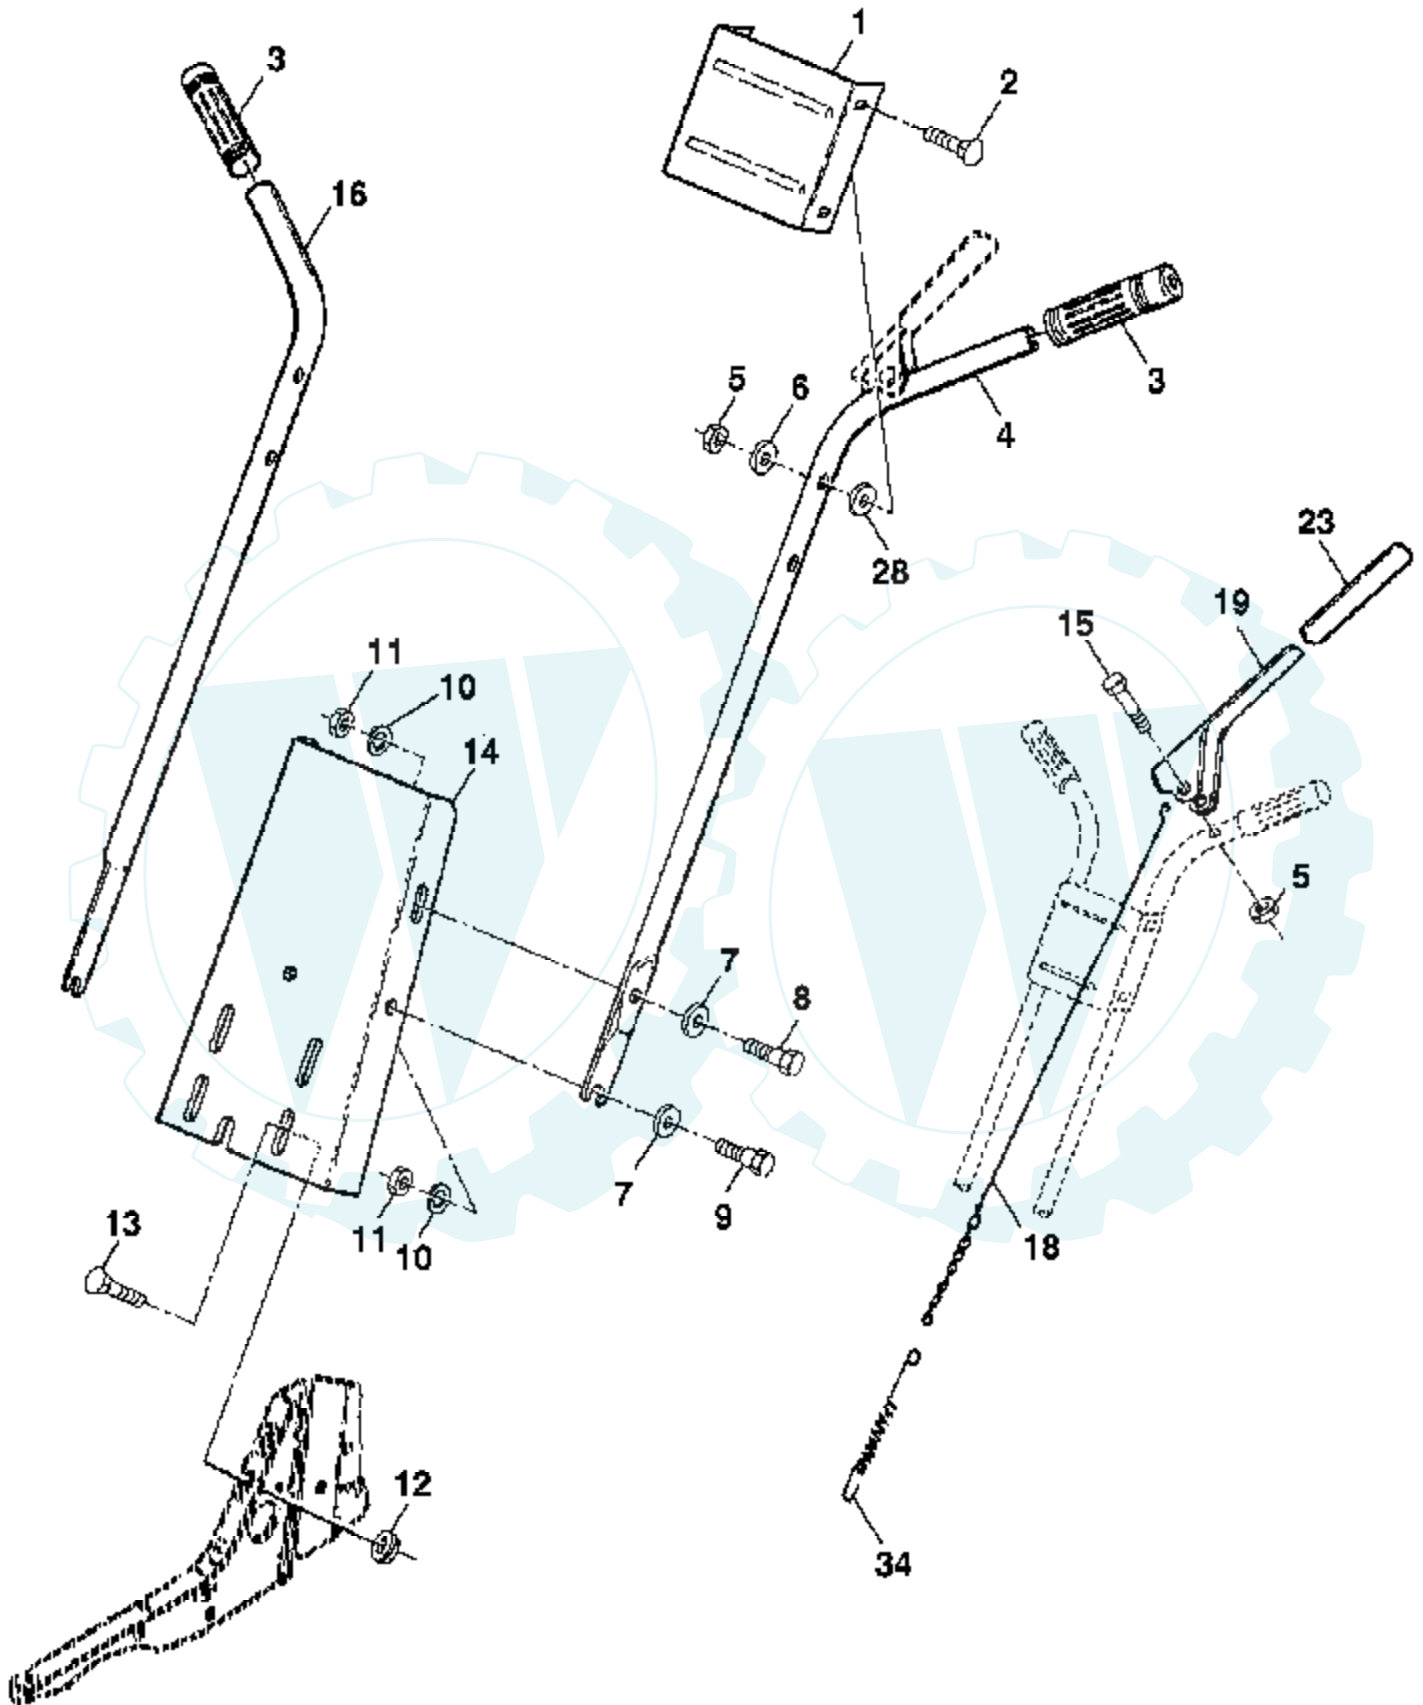

Ref #	Part Number	Qty	Description
1	23230506		Screw, Set 5/16-18 x 3/8
2	130812		Sheave, Engine
3			UNKNOWN
4	74610812		Bolt, Hex 1/2-20 x 3/4
5	17490440		Bolt Thd Roller 1/4-20 X 2-1/2
6	174898		Shield Inner Guard Belt
7	170488		Screw Hex Wsh Slit #10-24 x .50
8	139155		Spacer Split .523 x .718 x 2
9	165768X417		Guard, Belt
10	109227X		Pad, Idler
11			UNKNOWN
12	9180R		V-Belt Drive
13	12000028		Ring, Retainer
14	151223		Sheave, Transmission
16	12000035		Ring, Klip
17	73350600		Nut, Hex, Jam 3/8-16
18	161806		Pulley, Idler
19	175377		Arm, Idler
20	74760620		Bolt, Hex 3/8-16 x 1-1/4
21	106968X		Shaft, Idler Arm
25	73350500		Nut, Hex, Jam 5/16-18

Ref #	Part Number	Qty	Description
1	186199		Decal, Control Panel (Statesman)
	186258		Decal, Control Panel (Agway)
2	186246		Decal, Belt Guard (Statesman)
	186257		Decal, Belt Guard (Agway)
4	127185X		Decal, Description
5	186309		Decal, Tine Control
6	141907		Decal, Hand Placement
8	141906		Decal, Warning, Rotating Tines
9	171803		Decal, Briggs & Stratton
10	171806		Decal, 3.5 HP
11	162215		Decal, Warning
12	165327		Decal, Speed Control
	185167		Manual, Owner's (English)
	185168		Manual, Owner's (Spanish)

Ref #	Part Number	Qty	Description
1	9194R		Pin, Clevis
2	74760520		Bolt, Hex 5/16-18 x 1-1/4
3	74760512		Bolt, Hex 5/16-18 x 3/4
4	73220500		Nut, Hex 5/16-18
5	10040500		Washer, Lock 5/16
7	4921H		Clip, Hairpin
8	318J		Support, Depth Stake, R.H.
9	9193R		Stake, Depth
10	9551R		Rivet, Drilled
13	317J		Support, Depth Stake, L.H.
15	5388J		Spring, Stake
16	121117X		Bolt, Shoulder
17	9186R		Wheel
18	19131311		Washer 13/32 x 13/16 x 11 Ga.
19	9190R		Bracket, Wheel
20	73680600		Locknut, Crown 3/8-16
21	74760516		Bolt, Hex 5/16-18 x 1
22	73800500		Locknut, w/insert 5/16-18
23	74780524		Bolt Fin Hex 5/16-18 UNC x 1-1/2
24	73970500		Nut Lock Flange