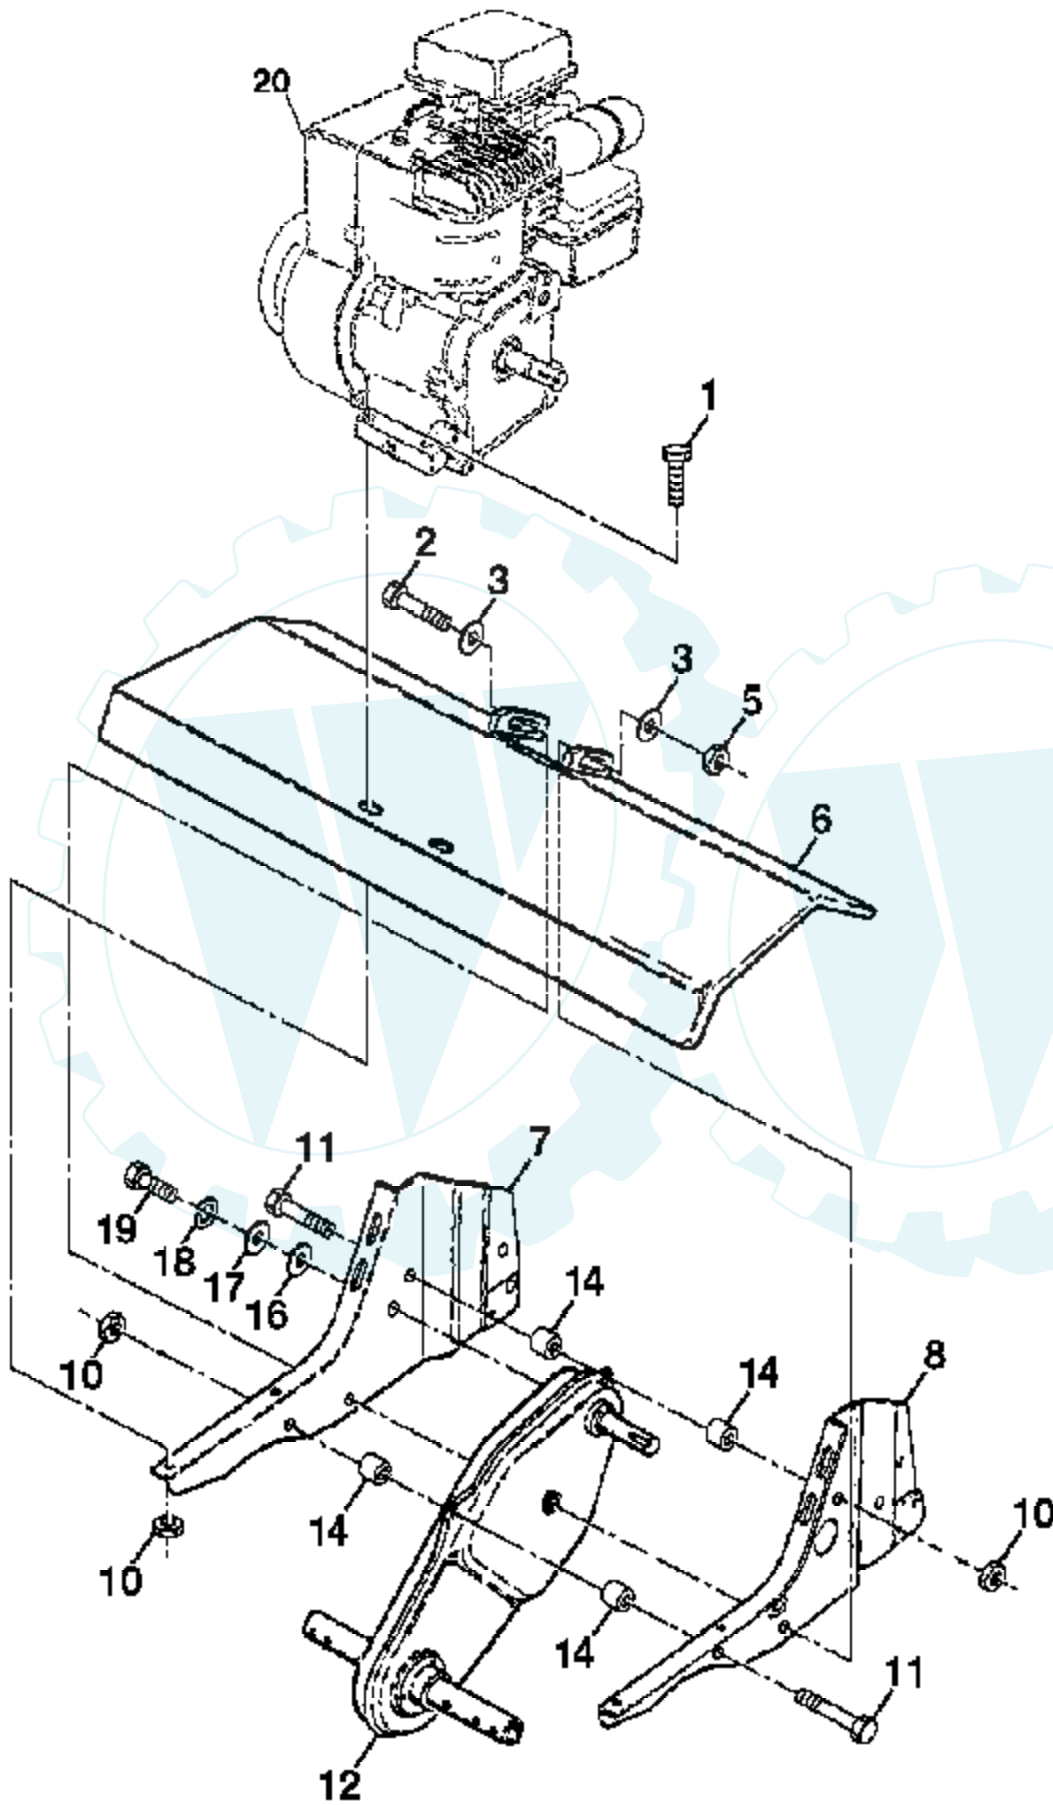

Ref #	Part Number	Qty	Description
1	74760524		Bolt, Hex 5/16-18 x 1-1/2 Gr. 2
2	74780652		Bolt, Hex, Fin 3/8-16 x 3-1/4
3	19131311		Washer 13/32 x 13/16 x 11
5	73800600		Locknut, Hex, w/washer 3/8-16
6	9056R417		Shield, Tine
7	165835		Bracket, Engine, R.H.
8	165834		Bracket, Engine, L.H.
10	73970500		Nut, Lock Hex Flange
11	74760544		Bolt, Hex 5/16-18 x 2-3/4
12	151937		Transmission
14	9173R		Spacer, Split
16	19091412		Washer 9/32 x 7/8 x 12 Ga.
17	19092016		Washer 9/32 x 1-1/4 x 16 Ga.
18	10040400		Washer, Lock 1/4
19	74610412		Bolt, Hex 1/4-28 x 3/4 Gr. 5
20			Engine, Briggs Model 94202 (Order parts from engine Manufacturer)