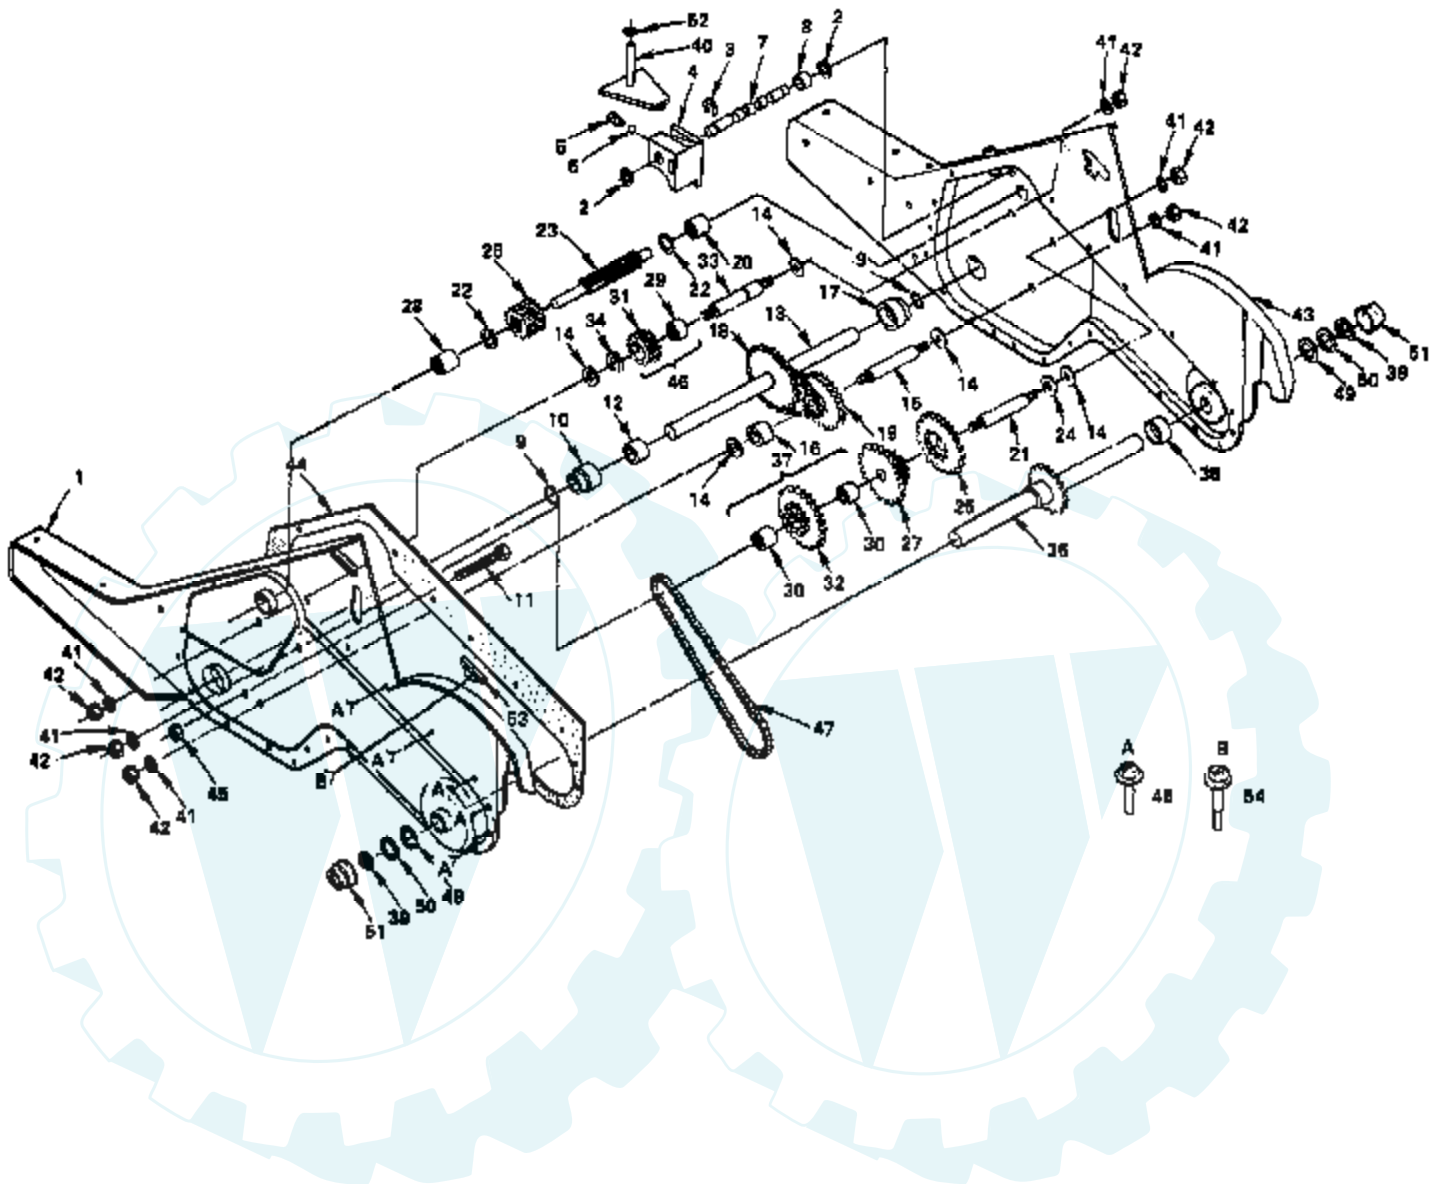

ROPER REAR TINE TILLER--MODEL NUMBERS RT150ER AND RT150DT

TINE ASSEMBLY

Ref #	Part Number	Qty	Description
1	4459J		SUB= 6554J
2	6554J		"TINE.LH.12""
3	102380X		TINE ASSY LH CRT
4	4929H		RIVET.PAN HD.1.75
5	3146R		RETAINER.SPRING
6	4460J		SUB= 6555J
7	6555J		"TINE.RH.12""
8	102382X		TINE ASSY RH CRT
9	74610616		BOLT
10	10040600		LOCKWASHER
11	73610600		SUB= 7810H
	109450X		MANUAL

ROPER REAR TINE TILLER--MODEL NUMBERS RT150ER AND RT150DT

TRANSMISSION - GROUND DRIVE

Ref #	Part Number	Qty	Description
	106548X		SUB= 155112
1	106549X		SUB= 150698
2	102136X		WASHER SEAL CRT
3	12000039		KLIP RING
4	8353J		SHIFT FORK TI
5	100371K		SPRING-SHIFT CRT
6	7392M		SUB= 100482K
7	102109X		SHAFT SHIFT CRT
8	104159X		SPACER SPLIT CRT
9	102128X		O RING CRT
10	102100X		"CRT, BEARING"
11	102101X		SCRW WHIZ LOK CRT
12	106390X		BUSHING TI
13	102124X		SUB= 109204X
14	4358J		WASHER
15	102112X		SHFT 2ND RED. CRT
16	106388X		SPACER TI
17	102106X		SUB= 918102106X
18	102134X		CHAIN CRT
19	102121X		SPRCKT 8 GEAR CRT
20	4895H		"TI, BEARING"
21	8358J		REDUCTION SHFT TI
22	1370H		"T, BEARING"
23	102110X		SHAFT-INPUT CRT
24	4220R		BRNG RACE
25	105346X		GEAR TI
26	102113X		PINION-INPUT CRT
27	105345X		GEAR TI
28	5020J		NEEDLE BRNG LT
29	6803J		NEEDLE BEARING TI
30	4422J		BEARING
31	102115X		GEAR-REV IDLR CRT
32	106142X		SUB= 137300
33	102111X		SHAFT CRT
34	12000040		KLIP RING
36	106144X		SHAFT ASSY TI
37	106141X		SUB= 137300
38	106146X		SPACER TI
39	102144X		RING SPIRAL CRT
40	102107X		ARM ASSY CRT
41	10040700		LOCKWASHER
42	73610700		NUT.ASF.HEX.7/16
43	106138X		SUB= 150700
44	106211X		GASKET TI
45	73220500		NUT.HEX.5/16-18
45	102114X		GEAR ASSY CRT
46	102114X		GEAR ASSY CRT
47	106147X		CHAIN.50 LINK TI
48	17580408		SCREW CRT
49	9674R		SUB= 147344
50	9676R		SUB= 147344
51	9672R		CUP.FORMED.
52	106160X		O-RING TI
53	106212X		BLOCK TI
54	17580410		SCREW TI
	6066J		GREASE PREMIUM-1