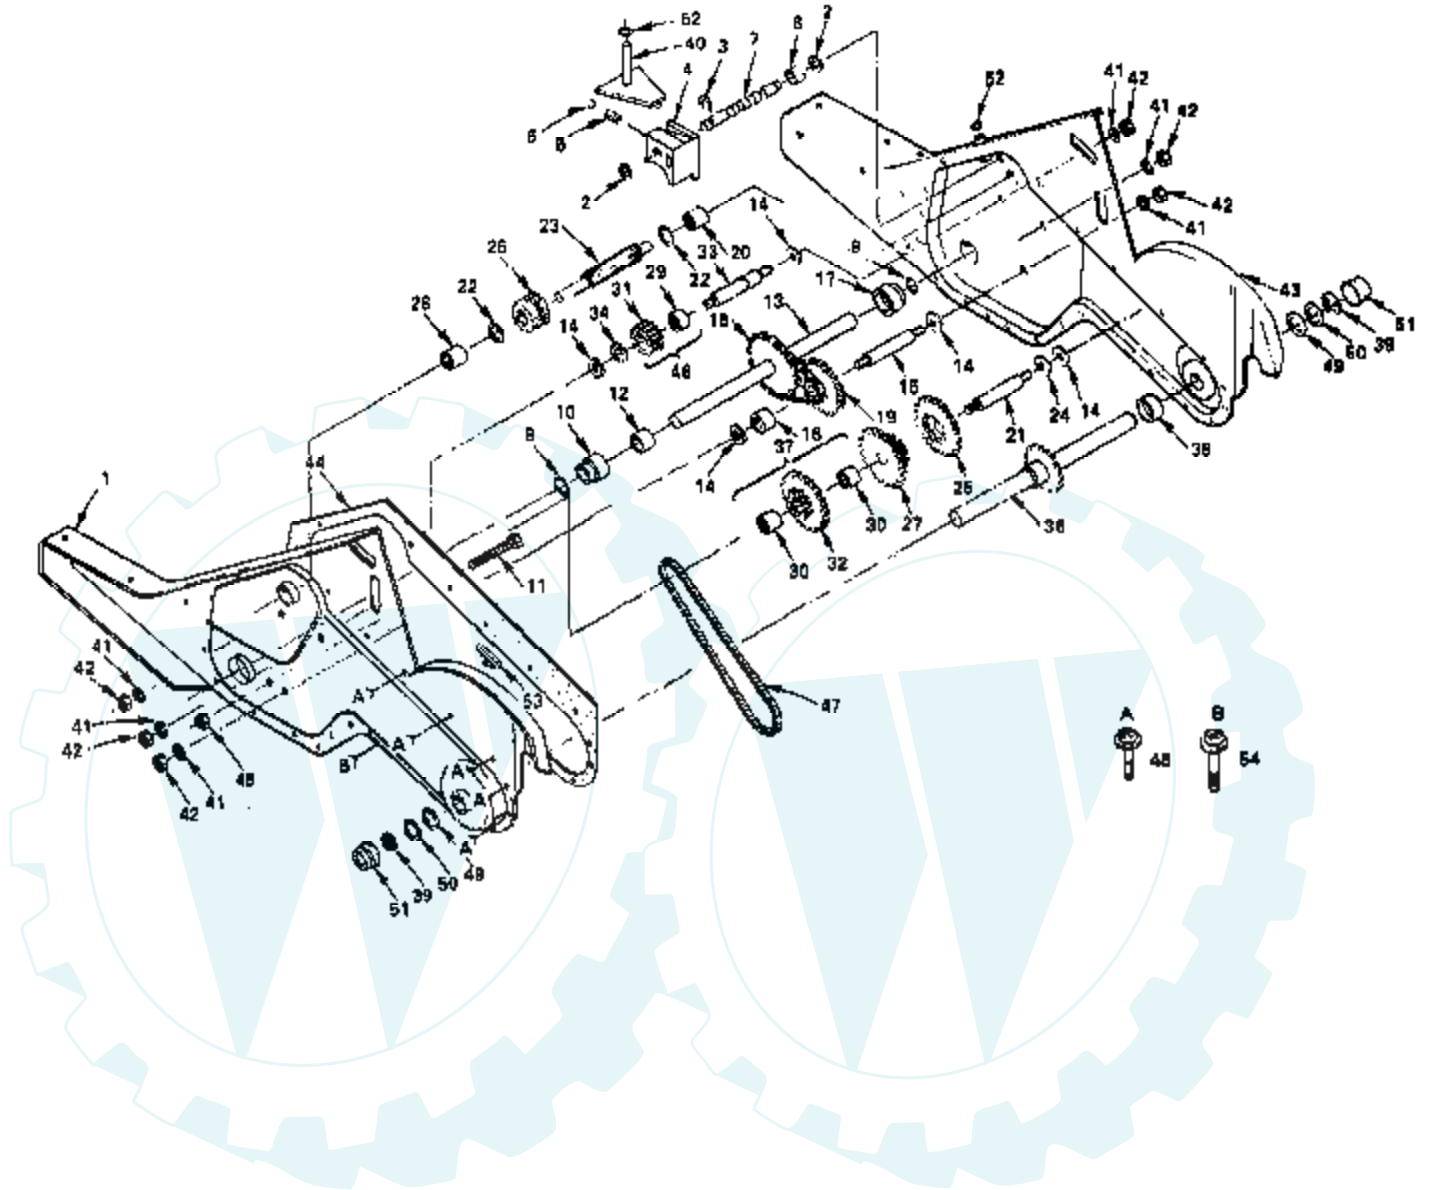

ROPER REAR TINE TILLER - MODEL NUMBERS RT150DR & RT150CT

TRANSMISSION - GROUND DRIVE

Ref #	Part Number	Qty	Description
	106548X		SUB= 155112
1	106549X		SUB= 150698
2	102136X		WASHER SEAL CRT
3	12000039		KLIP RING
4	8353J		SHIFT FORK TI
5	100371K		SPRING-SHIFT CRT
6	7392M		SUB= 100482K
7	102109X		SHAFT SHIFT CRT
8	104159X		SPACER SPLIT CRT
9	102128X		O RING CRT
10	102100X		"CRT, BEARING"
11	102101X		SCRW WHIZ LOK CRT
12	106390X		BUSHING TI
13	102124X		SUB= 109204X
14	4358J		WASHER
15	102112X		SHFT 2ND RED. CRT
16	106388X		SPACER TI
17	102106X		SUB= 918102106X
18	102134X		CHAIN CRT
19	102121X		SPRCKT 8 GEAR CRT
20	4895H		"TI, BEARING"
21	8358J		REDUCTION SHFT TI
22	1370H		"T, BEARING"
23	102110X		SHAFT-INPUT CRT
24	4220R		BRNG RACE
25	105346X		GEAR TI
26	102113X		PINION-INPUT CRT
27	105345X		GEAR TI
28	5020J		NEEDLE BRNG LT
29	6803J		NEEDLE BEARING TI
30	4422J		BEARING
31	102115X		GEAR-REV IDLR CRT
32	106142X		SUB= 137300
33	102111X		SHAFT CRT
34	12000040		KLIP RING
36	106144X		SHAFT ASSY TI
37	106141X		SUB= 137300
38	106146X		SPACER TI
39	102144X		RING SPIRAL CRT
40	102107X		ARM ASSY CRT
41	10040700		LOCKWASHER
42	73610700		NUT.ASF.HEX.7/16
43	106138X		SUB= 150700
44	106211X		GASKET TI
45	73220500		NUT.HEX.5/16-18
46	102114X		GEAR ASSY CRT
47	106147X		CHAIN.50 LINK TI
48	17580408		SCREW CRT
49	9674R		SUB= 147344
50	9676R		SUB= 147344
51	9672R		CUP.FORMED.
52	106160X		O-RING TI
53	106212X		BLOCK TI
54	17580410		SCREW TI
	6066J		GREASE PREMIUM-1