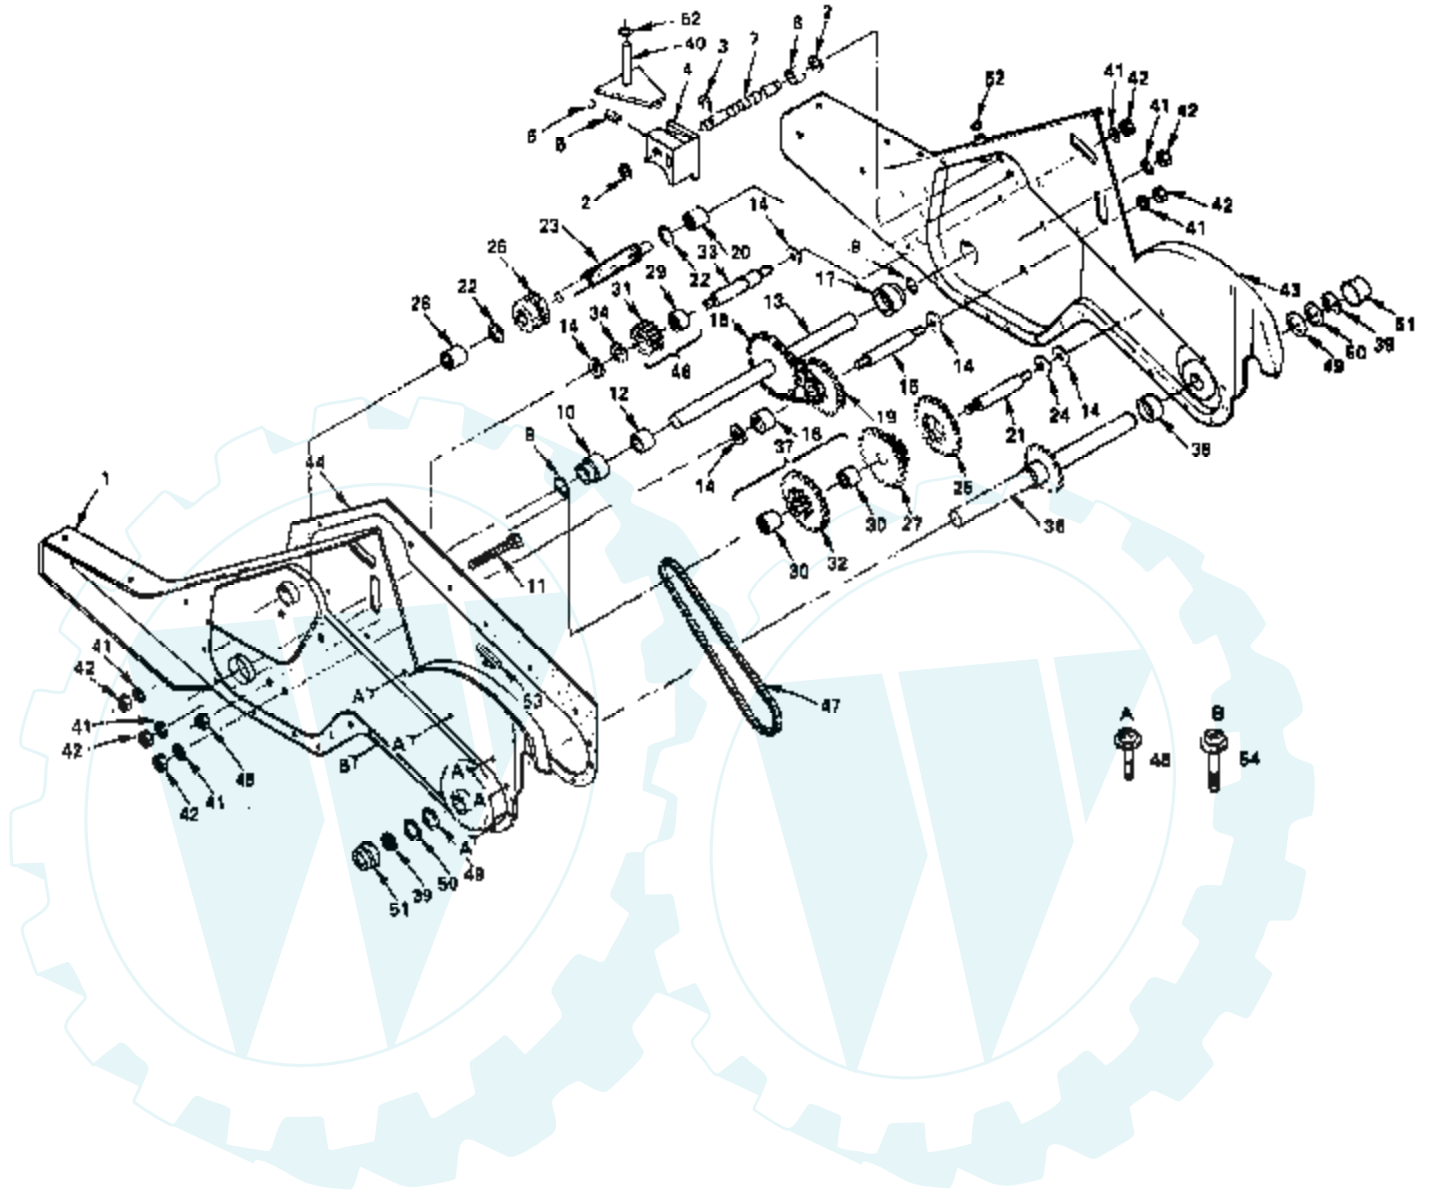

ROPER REAR TINE TILLER--MODEL NUMBERS RT150DR & RT150CT

TRANSMISSION - GROUND DRIVE

Ref #	Part Number	Qty	Description
	106548X		SUB= 155112
1	106549X		SUB= 150698
2	102136X		WASHER SEAL CRT
3	12000039		KLIP RING
4	8353J		SHIFT FORK TI
5	100371K		SPRING-SHIFT CRT
6	7392M		SUB= 100482K
7	102109X		SHAFT SHIFT CRT
8	104159X		SPACER SPLIT CRT
9	102128X		O RING CRT
10	102100X		"CRT, BEARING"
11	102101X		SCRW WHIZ LOK CRT
12	106390X		BUSHING TI
13	102124X		SUB= 109204X
14	4358J		WASHER
15	102112X		SHFT 2ND RED. CRT
16	106388X		SPACER TI
17	102106X		SUB= 918102106X
18	102134X		CHAIN CRT
19	102121X		SPRCKT 8 GEAR CRT
20	4895H		"TI, BEARING"
21	8358J		REDUCTION SHFT TI
22	1370H		"T, BEARING"
23	102110X		SHAFT-INPUT CRT
24	4220R		BRNG RACE
25	105346X		GEAR TI
26	102113X		PINION-INPUT CRT
27	105345X		GEAR TI
28	5020J		NEEDLE BRNG LT
29	6803J		NEEDLE BEARING TI
30	4422J		BEARING
31	102115X		GEAR-REV IDLR CRT
32	106142X		SUB= 137300
33	102111X		SHAFT CRT
34	12000040		KLIP RING
36	106144X		SHAFT ASSY TI
37	106141X		SUB= 137300
38	106146X		SPACER TI
39	102144X		RING SPIRAL CRT
40	102107X		ARM ASSY CRT
41	10040700		LOCKWASHER
42	73610700		NUT.ASF.HEX.7/16
43	106138X		SUB= 150700
44	106211X		GASKET TI
45	73220500		NUT.HEX.5/16-18
46	102114X		GEAR ASSY CRT
47	106147X		CHAIN.50 LINK TI
48	17580408		SCREW CRT
49	9674R		SUB= 147344
50	9676R		SUB= 147344
51	9672R		CUP.FORMED.
52	106160X		O-RING TI
53	106212X		BLOCK TI
54	17580410		SCREW TI
	6066J		GREASE PREMIUM-1