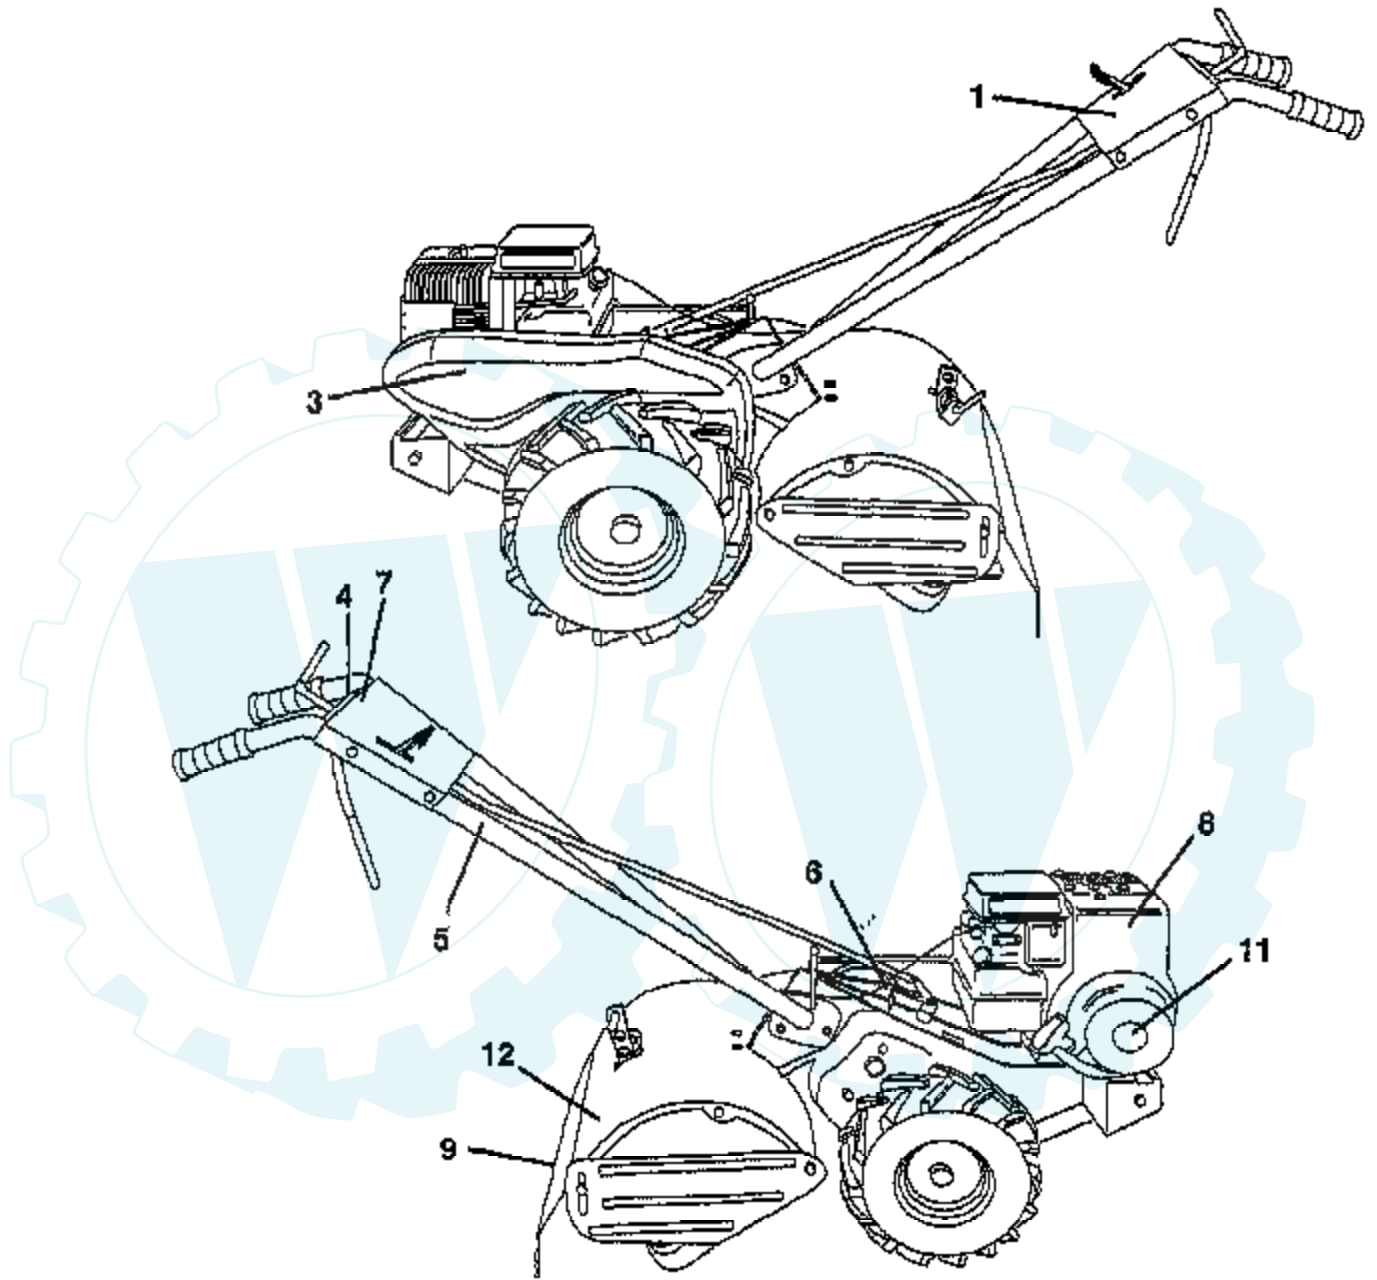

TILLER - - MODEL NUMBER RKRT5A

DECALS

Ref #	Part Number	Qty	Description
1	168501		DECAL, LOGO
3	168502		DECAL, LOGO
4	110678X		NLA
5	110614X		DECAL TI
6	102180X		DECAL CRT
7	156199		DECAL REVERSE
8	165266		SUB= 271948
9	120076X		SUB= 120075X
11	165278		SUB= 273721
12	162384		DECAL.CAUTION
	168261		MANUAL.O.RKRT5A
	168262		MANUAL'S OWNER (FRENCH)