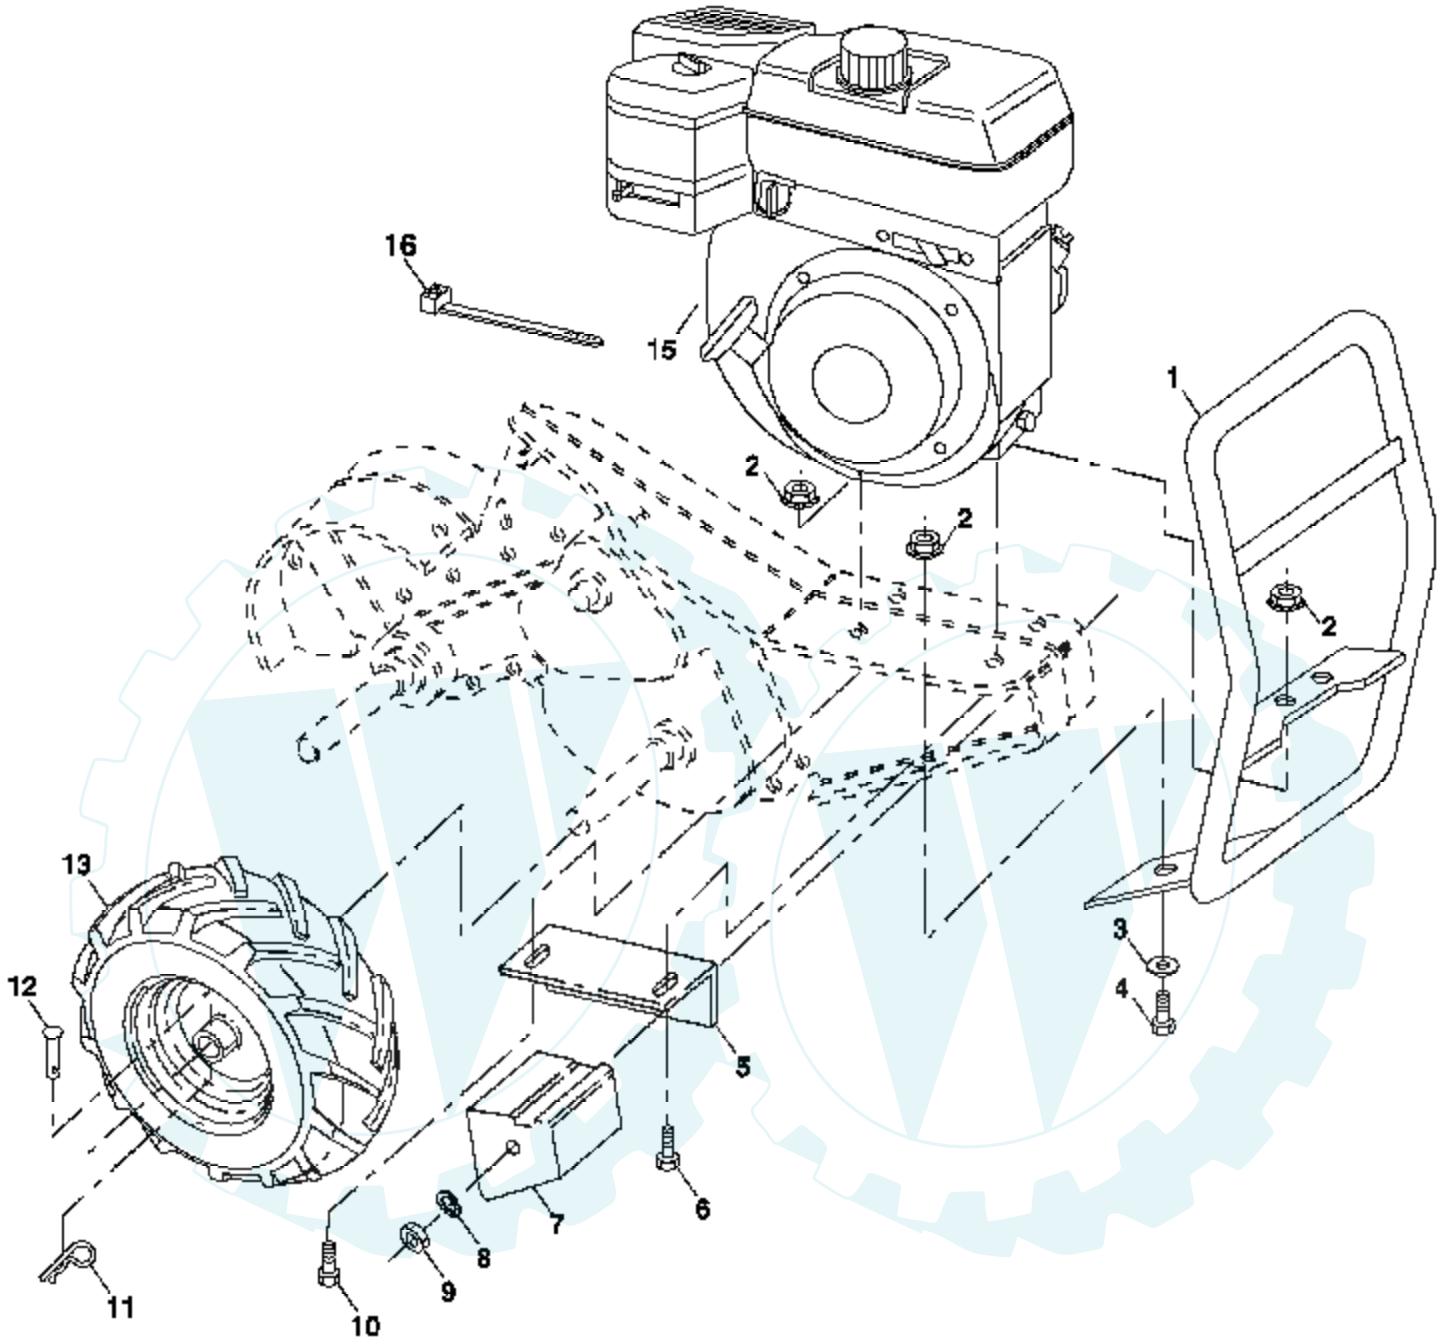

Ref #	Part Number	Qty	Description
1	166532		Bumper
2	73970500		Locknut, Hex, Flange 5/16-18
3	19111116		Washer 11/32 x 11/16 x 16 Ga.
4	74760512		Bolt, Hex 5/16-18 x 3/4
5	102332X		Bracket, Reinforcement
6	74760532		Bolt, Hex 5/16-18 x 2
7	102173X		Counter Weight, R.H.
8	10040600		Washer, Lock 3/8
9	73220600		Nut, Hex 3/8-16
10	74760524		Bolt, Hex 5/16-18 x 1-1/2
11	4497H		Clip, Hairpin
12	126875X		Rivet, Drilled
13	5015J		Tire
	127259X		Rim
	795R		Tire Valve
15			Engine, Briggs & Stratton Model No. 121402 (Order parts from engine manufacturer)
16	7192J		Tie Cable