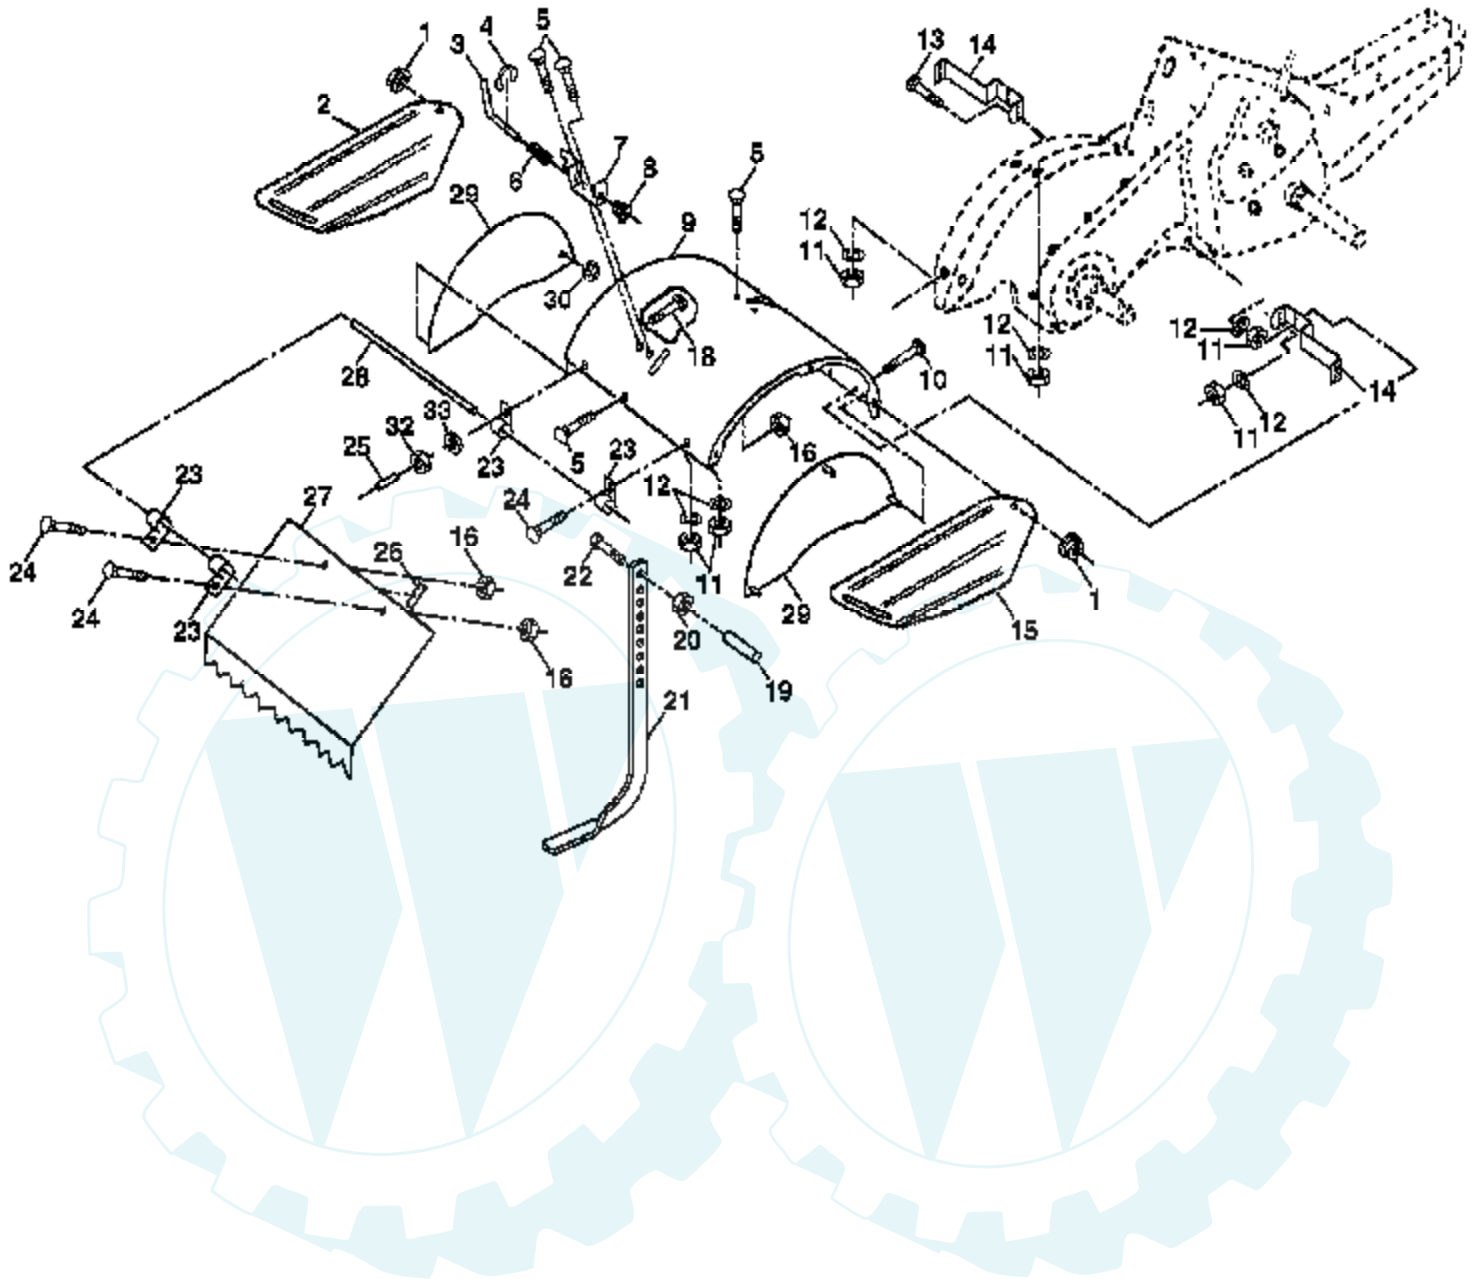

Ref #	Part Number	Qty	Description
1	73510500		Nut, Keps 5/16-18
2	10040600		Washer, Lock 3/8
3	73220600		Nut, Hex 3/8-16
4	170127		Shield, Inner Belt Guard RT
5	154734		Screw, Shift Lever
6	110111X		Lever, Shift
7	72110404		Bolt, Carriage 1/4-20 x 1/2 Gr. 5
8	8700J		Plate, Shift Indicator
9	86777		Screw, Hex, Washer Head, Slotted #10-24 x 1/2
10	9484R		Clip
11	10040400		Washer, Lock 1/4
12	73220400		Nut, Hex 1/4-20
13	23230506		Screw, Set, Hex 5/16-18 x 3/8
14	156117		Spacer, Split 0.327 x 0.42 x 1.220
15	19111116		Washer 11/32 x 11/16 x 16 Ga.
16	145102		Sheave, Transmission
19	12000028		Retainer, Ring
21	110652X		Spacer, Split 0.327 x 0.42 x 2.09
22	74770508		Bolt, Fin Hex 5/16-24 UNF x 1/2
23	5015J		Tire
	127259X		Rim
	795R		Tire Valve
24	126875X		Rivet, Drilled
25	4497H		Clip, Hairpin
26	165501X428		Guard, Belt
27	132801		Belt, V
28	104679X		Pulley, Idler
29	12000032		Ring, Klip
30	159229		Bracket, Idler
31	102384X		Bolt, Hex 5/16-16 x 12
32	102141X		Shaft, Idler Arm
33	74760616		Bolt, Hex 3/8-16 x 1
34	102383X		Counterweight, L. H.
35	74760532		Bolt, Hex 5/16-18 x 2
36	102331X		Bracket, Reinforcement, L. H.
37	130812		Sheave, Engine
38	74760544		Bolt, Fin Hex 5/16-18 UNC x 2-3/4
39	140062		Cap, Plunger Blk
40	170488		Screw Hex Wsh Slit #10-24 x 1/2
43	69180		Nut, Lock #10-24
44	73800500		Nut Lock Hex w/Ins 5/16-18 Unc PL
65	73970500		Nut Lock Hex Flange

Ref #	Part Number	Qty	Description
1	4459J		Tine, Outer, L.H.
2	132673		Clevis Pin
3	6554J		Tine, Inner, L.H.
4	3146R		Retainer, Spring Zinc
5	132727		Assembly, Hub and Plate, L.H.
6	73610600		Nut, Hex 3/8-24
7	10040600		Washer, Lock 3/8
8	74610616		Bolt, Hex 3/8-24 x 1
9	4460J		Tine, Outer, R.H.
10	132728		Assembly, Hub and Plate, R.H.
11	6555J		Tine, Inner, R.H.