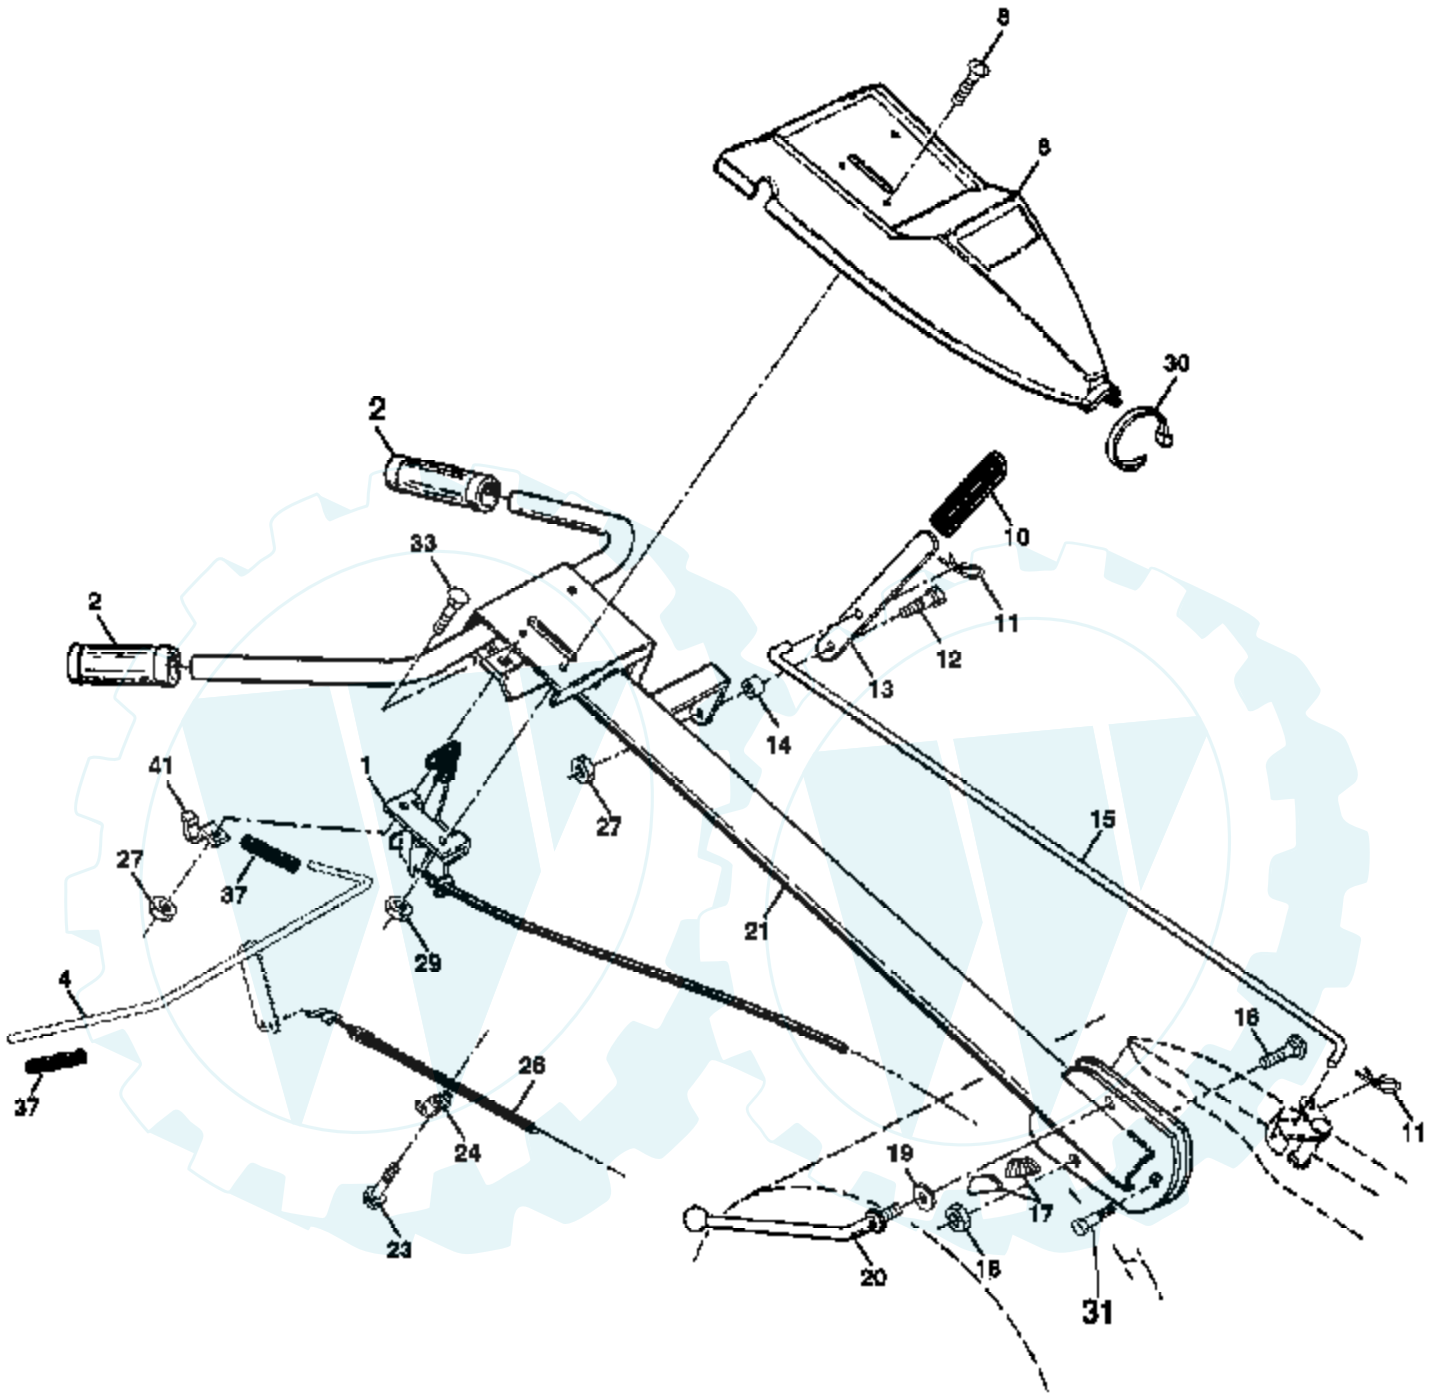

Ref #	Part Number	Qty	Description
1	173196		Decal, CNTRL PNL
2	176303		Decal, Decal, Blt Grd
4	180816		Decal, Instruction, Tilling
5	110614X		Decal, Hand Placement
6	102180X		Decal, Shift Indicator
7	162384		Decal, caution
9	120076X		Decal, Warning, Rotating Tines
11	173538		Decal, Rewind
13	173698		Decal, B&S Tank
14	173248		Decal, B&S Air Cleaner
	181121		Manual, Owner's (English)
	181122		Manual, Owner's (French)

Ref #	Part Number	Qty	Description
1	180634		Control, Throttle
2	9266R		Grip, Handle
4	159228		Bar Assembly, Control
6	180678		Panel, Control
8	71191008		Screw, Phd. #10-24
10	8206H		Grip, Handle
11	4497H		Clip, Hairpin
12	81328		Bolt, Shoulder
13	109335X		Handle, Shift
14	109313X		Grommet, Rubber
15	109337X		Rod, Shift
16	72110608		Bolt, Carriage 3/8-16 x 1 Gr. 5
17	109229X		Lock, Handle
18	73680600		Nut, Crownlock 3/8-16 Unc
19	19131611		Washer 13/32 x 1 x 11 Ga.
20	109228X		Lever, Lock, Handle
21	180517X428		Handle
23	86777		Screw, Hex Washer Hd. Slotted #10-24 x 1/2
24	9484R		Clip
26	159231		Cable, Clutch
27	73900400		Nut Hex Flange 1/4-20 Unc
29	73731000		Nut, Keps #10-24 UNC
30	104164X		Tie, Cable
31	150696		Bolt, Pivot
33	72140404		Bolt, Carriage 1/4-20 UNC x 1/2
37	102604X		Grip, Bar, Control
41	102744X		Clamp, Bar, Control

Ref #	Part Number	Qty	Description
1	4459J		Tine, Outer, L.H.
2	132673		Clevis Pin
3	6554J		Tine, Inner, L.H.
4	3146R		Retainer, Spring Zinc
5	132727		Assembly, Hub and Plate, L.H.
6	73610600		Nut, Hex 3/8-24
7	10040600		Washer, Lock 3/8
8	74610616		Bolt, Hex 3/8-24 x 1
9	4460J		Tine, Outer, R.H.
10	132728		Assembly, Hub and Plate, R.H.
11	6555J		Tine, Inner, R.H.