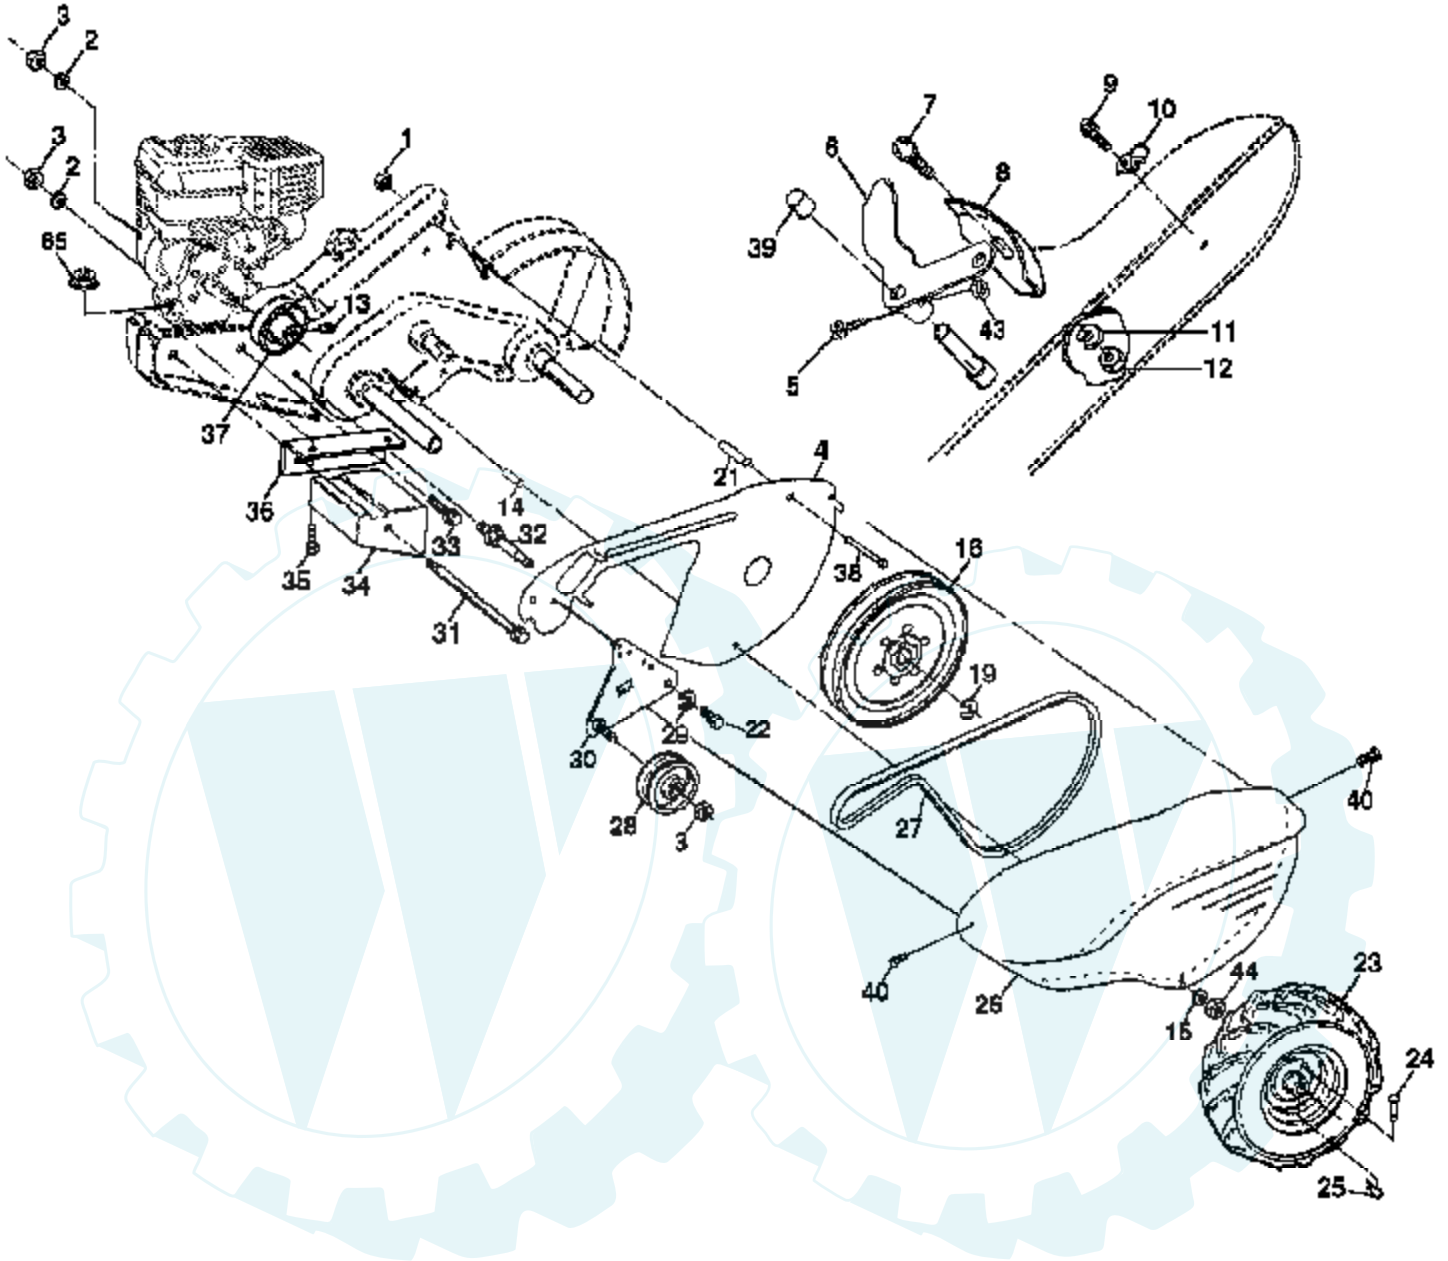

Ref #	Part Number	Qty	Description
1	180634		Control, Throttle
2	9266R		Grip, Handle
4	159228		Bar Assembly, Control
6	180678		Panel, Control
8	71191008		Screw, Phd. #10-24
10	8206H		Grip, Handle
11	4497H		Clip, Hairpin
12	81328		Bolt, Shoulder
13	109335X		Handle, Shift
14	109313X		Grommet, Rubber
15	109337X		Rod, Shift
16	72110608		Bolt, Carriage 3/8-16 x 1 Gr. 5
17	109229X		Lock, Handle
18	73680600		Nut, Crownlock 3/8-16 Unc
19	19131611		Washer 13/32 x 1 x 11 Ga.
20	109228X		Lever, Lock, Handle
21	180517X428		Handle
23	86777		Screw, Hex Washer Hd. Slotted #10-24 x 1/2
24	9484R		Clip
26	159231		Cable, Clutch
27	73900400		Nut Hex Flange 1/4-20 Unc
29	73731000		Nut, Keps #10-24 UNC
30	104164X		Tie, Cable
31	150696		Bolt, Pivot
33	72140404		Bolt, Carriage 1/4-20 UNC x 1/2
37	102604X		Grip, Bar, Control
41	102744X		Clamp, Bar, Control

Ref #	Part Number	Qty	Description
1	166532		Bumper
2	73970500		Locknut, Hex, Flange 5/16-18
3	19111116		Washer 11/32 x 11/16 x 16 Ga.
4	74760512		Bolt, Hex 5/16-18 x 3/4
5	102332X		Bracket, Reinforcement
6	74760532		Bolt, Hex 5/16-18 x 2
7	102173X		Counter Weight, R.H.
8	10040600		Washer, Lock 3/8
9	73220600		Nut, Hex 3/8-16
10	74760524		Bolt, Hex 5/16-18 x 1-1/2
11	4497H		Clip, Hairpin
12	126875X		Rivet, Drilled
13	5015J		Tire
	127259X		Rim
	795R		Tire Valve
15			Engine, Briggs & Stratton Model No. 121402 (Order parts from engine manufacturer)
16	7192J		Tie Cable

Ref #	Part Number	Qty	Description
1	4459J		Tine, Outer, L.H.
2	132673		Clevis Pin
3	6554J		Tine, Inner, L.H.
4	3146R		Retainer, Spring Zinc
5	132727		Assembly, Hub and Plate, L.H.
6	73610600		Nut, Hex 3/8-24
7	10040600		Washer, Lock 3/8
8	74610616		Bolt, Hex 3/8-24 x 1
9	4460J		Tine, Outer, R.H.
10	132728		Assembly, Hub and Plate, R.H.
11	6555J		Tine, Inner, R.H.