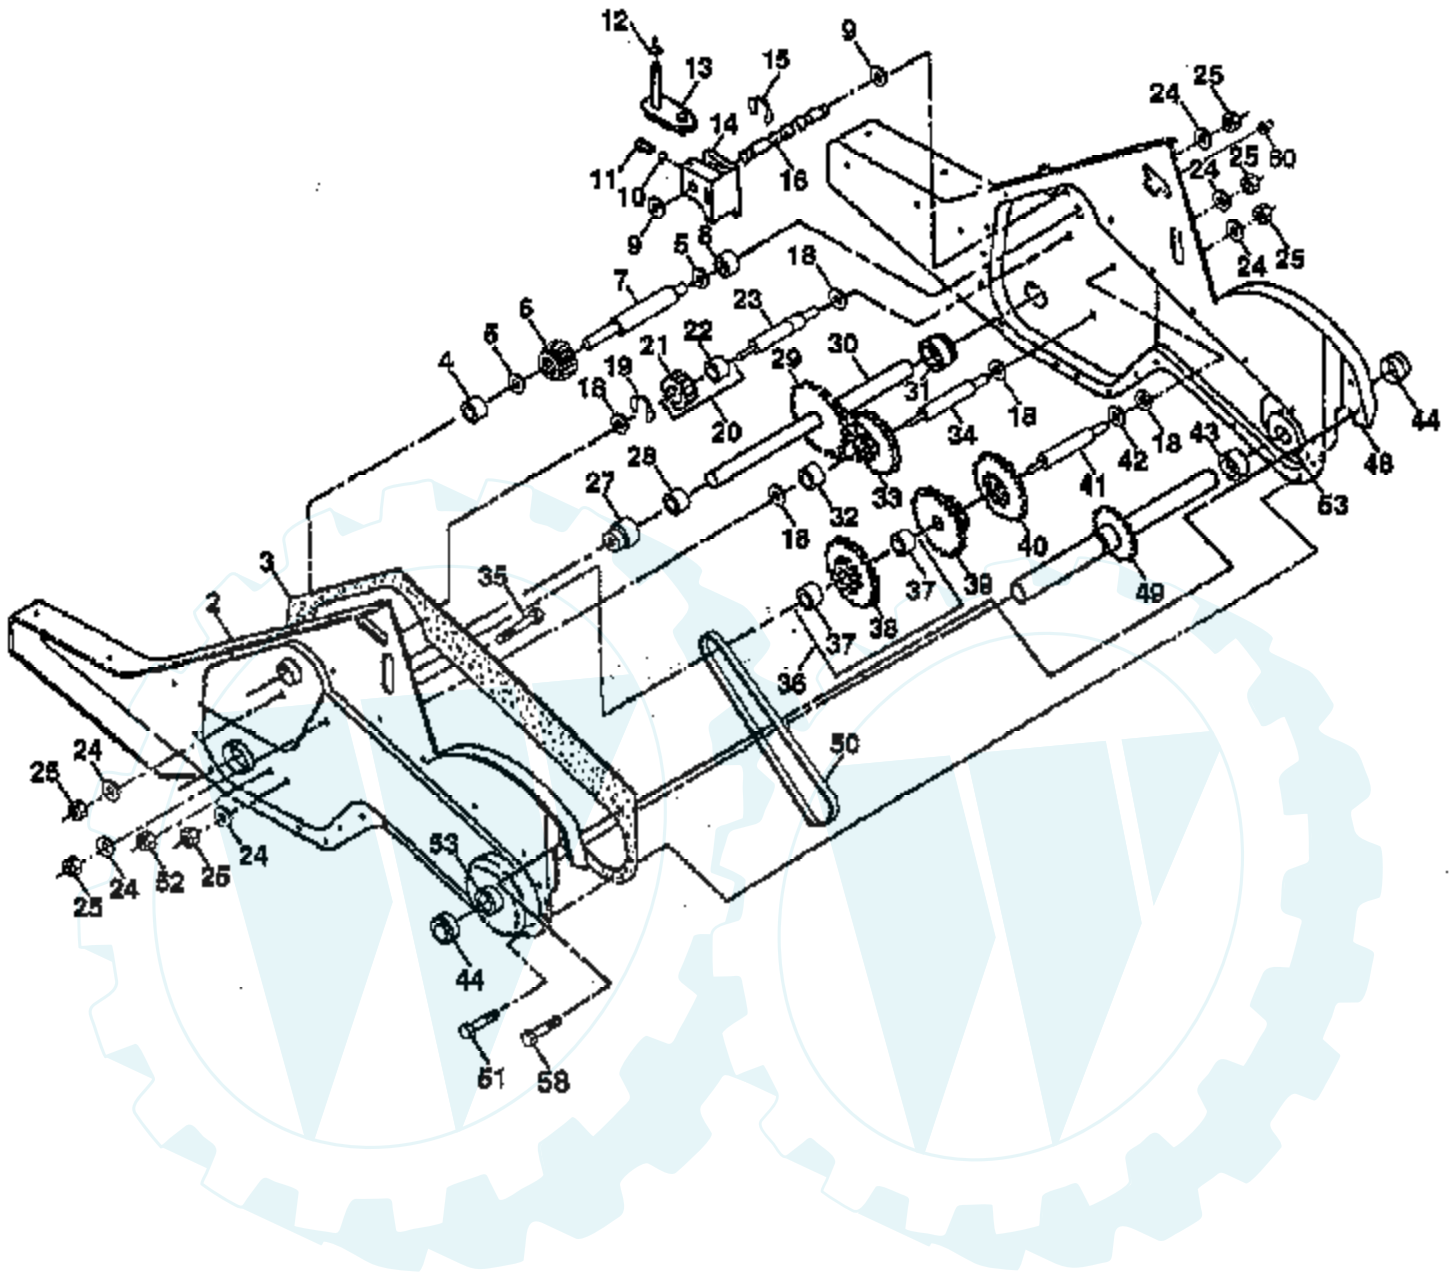

Ref #	Part Number	Qty	Description
1	166532		Bumper
2	73970500		Locknut, Hex, Flange 5/16-18
3	19111116		Washer 11/32 x 11/16 x 16 Ga.
4	74760512		Bolt, Hex 5/16-18 x 3/4
5	102332X		Bracket, Reinforcement
6	74760532		Bolt, Hex 5/16-18 x 2
7	102173X		Counter Weight, R.H.
8	10040600		Washer, Lock 3/8
9	73220600		Nut, Hex 3/8-16
10	74760524		Bolt, Hex 5/16-18 x 1-1/2
11	4497H		Clip, Hairpin
12	126875X		Rivet, Drilled
13	5015J		Tire
	127259X		Rim
	795R		Tire Valve
15			Engine, Briggs & Stratton Model No. 121402 (Order parts from engine manufacturer)
16	7192J		Tie Cable

Ref #	Part Number	Qty	Description
1	4459J		Tine, Outer, L.H.
2	132673		Clevis Pin
3	6554J		Tine, Inner, L.H.
4	3146R		Retainer, Spring Zinc
5	132727		Assembly, Hub and Plate, L.H.
6	73610600		Nut, Hex 3/8-24
7	10040600		Washer, Lock 3/8
8	74610616		Bolt, Hex 3/8-24 x 1
9	4460J		Tine, Outer, R.H.
10	132728		Assembly, Hub and Plate, R.H.
11	6555J		Tine, Inner, R.H.

Ref #	Part Number	Qty	Description
1	73900500		Nut, Lock Hex Flange 5/16-18
2	161415X428		Shield, Side, Outer L. H.
3	8393J		Pin, Stake, Depth
4	12000036		Ring, Klip
5	72140506		Bolt, Carriage 5/16-18 x 3/4 Gr. 5
6	8394J		Spring
7	8392J		Bracket, Latch
8	109230X		Spring, Depth Stake
9	124289X428		Shield, Tine
10	72140508		Bolt, Carriage 5/16-18 UNC x 1
11	73220500		Nut, Hex 5/16-18
12	10040500		Washer, Lock 5/16
13	72110510		Bolt, Carriage 5/16-18 x 1-1/4
14	124311X		Bracket, Shield Tine
15	161414X428		Shield, Side, Outer R.H.
16	73900400		Nut, Hex Flange 1/4-20 UNC
18	72040410		Bolt, Carriage 1/4-20 x 1-1/4 Gr.
19	102701X		Grip
20	73220600		Nut, Hex 3/8-16
21	102156X		Stake, Depth
22	74930632		Bolt, Hex 3/8-16 x 2
23	4440J		Hinge
24	72140404		Bolt, Carriage 1/4-20 x 1/2 Gr. 5
25	6712J		Cap, Vinyl
26	109227X		Pad, Idler
27	102695X428		Shield, Leveling
28	120588X		Pin, Hinge
29	124309X428		Shield, Side
30	73970500		Locknut, Flange 5/16-18
32	73220400		Nut Fin Hex 1/4-20 UNC
33	10040400		Washer Lock Hvy Helical 1/4