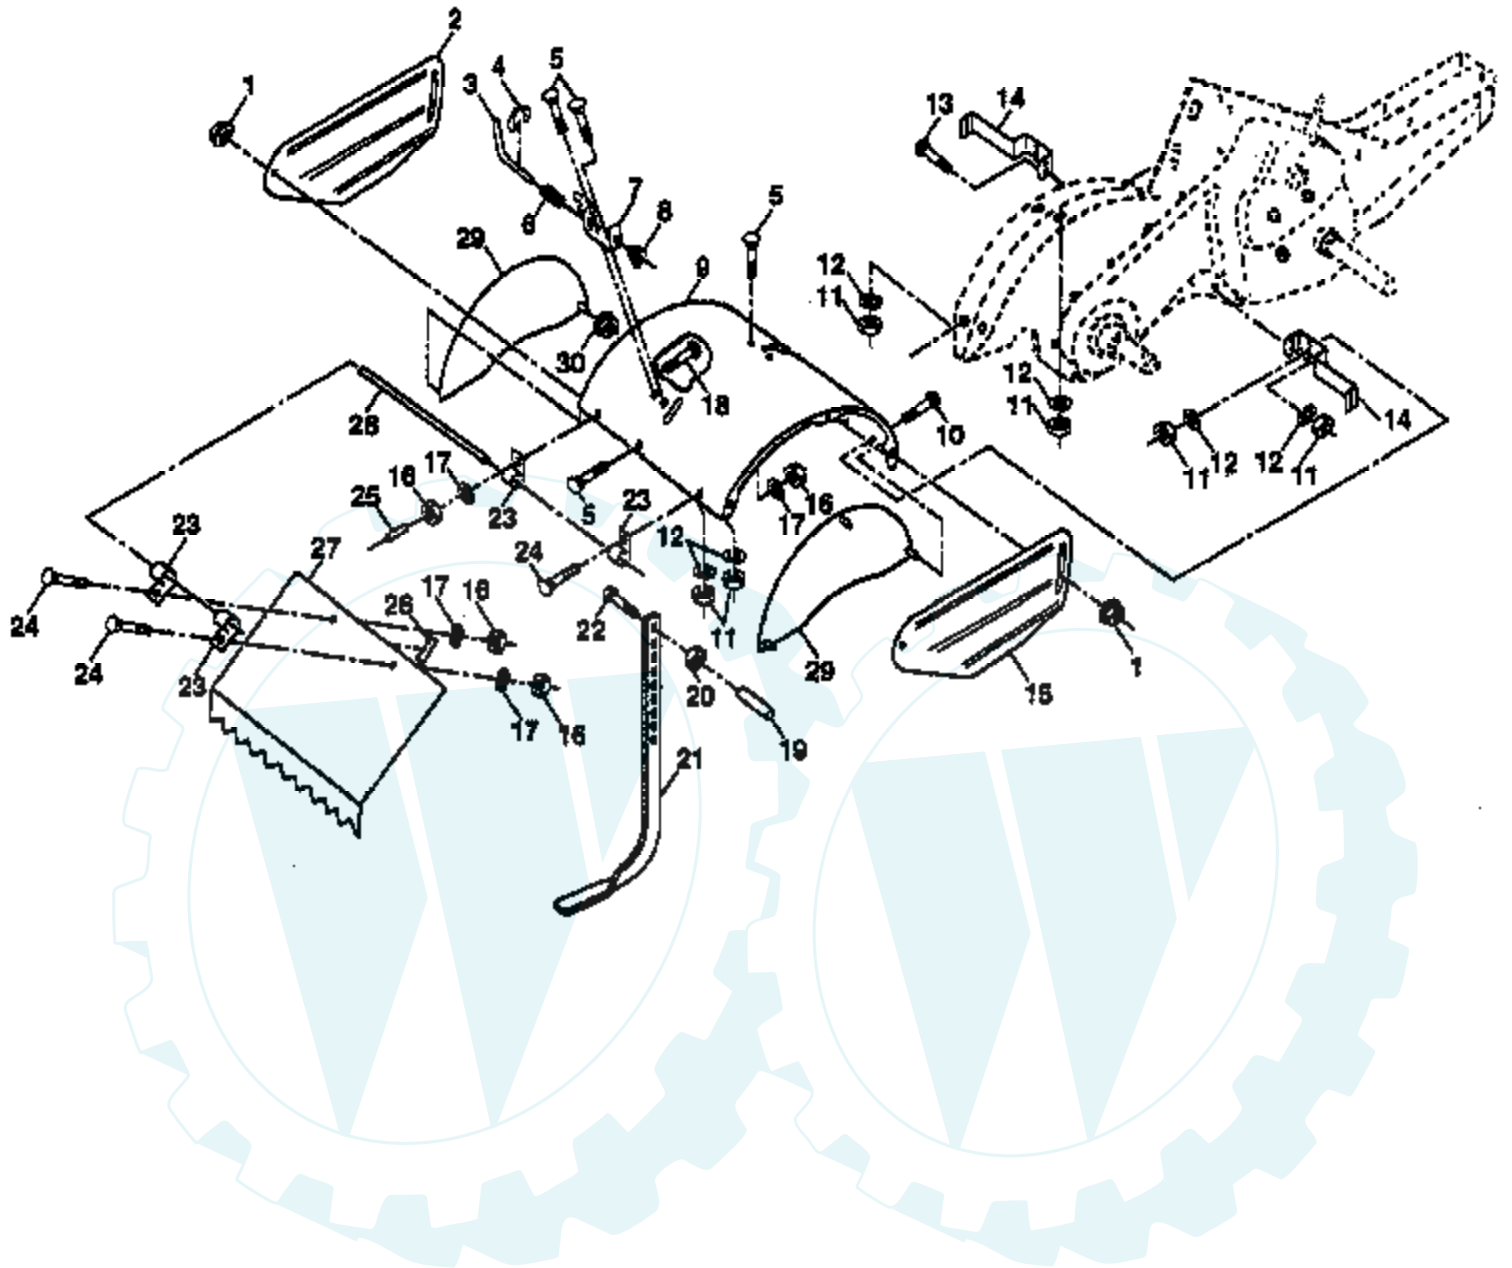

Ref #	Part Number	Qty	Description
1	898000129		Nut, Flange 5/16-18
2	532104086		Shield, Side, Outer L. H.
3	532008393		Pin, Stake, Depth
4	812000036		Ring, Klip
5	872140506		Bolt, Carriage 5/16-18 x 3/4 Gr. 5
6	532008394		Spring
7	532008392		Bracket, Latch
8	532109230		Spring, Depth Stake
9	532124736		Shield, Tine
10	872140508		Bolt, Carriage 5/16-18 UNC x 1
11	873220500		Nut, Hex 5/16-18
12	810040500		Washer, Lock 5/16
13	872110510		Bolt, Carriage 5/16-18 x 1-1/4
14	532124311		Bracket, Shield Tine
15	532104101		Shield, Side, Outer R.H.
16	873220400		Nut, Hex 1/4-20
17	810040400		Washer, Lock 1/4
18	872040410		Bolt, Carriage 1/4-20 x 1-1/4 Gr. 5
19	532102701		Grip
20	873220600		Nut, Hex 3/8-16
21	532144437		Stake, Depth
22	874930632		Bolt, Hex 3/8-16 x 2
23	532004440		Hinge
24	872140404		Bolt, Carriage 1/4-20 x 1/2 Gr. 5
25	532124717		Cap, Vinyl
26	532109227		Pad, Idler
27	532124714		Shield, Leveling
28	532120588		Pin, Hinge
29	532124737		Shield, Side
30	873970500		Locknut, Flange 5/16-18