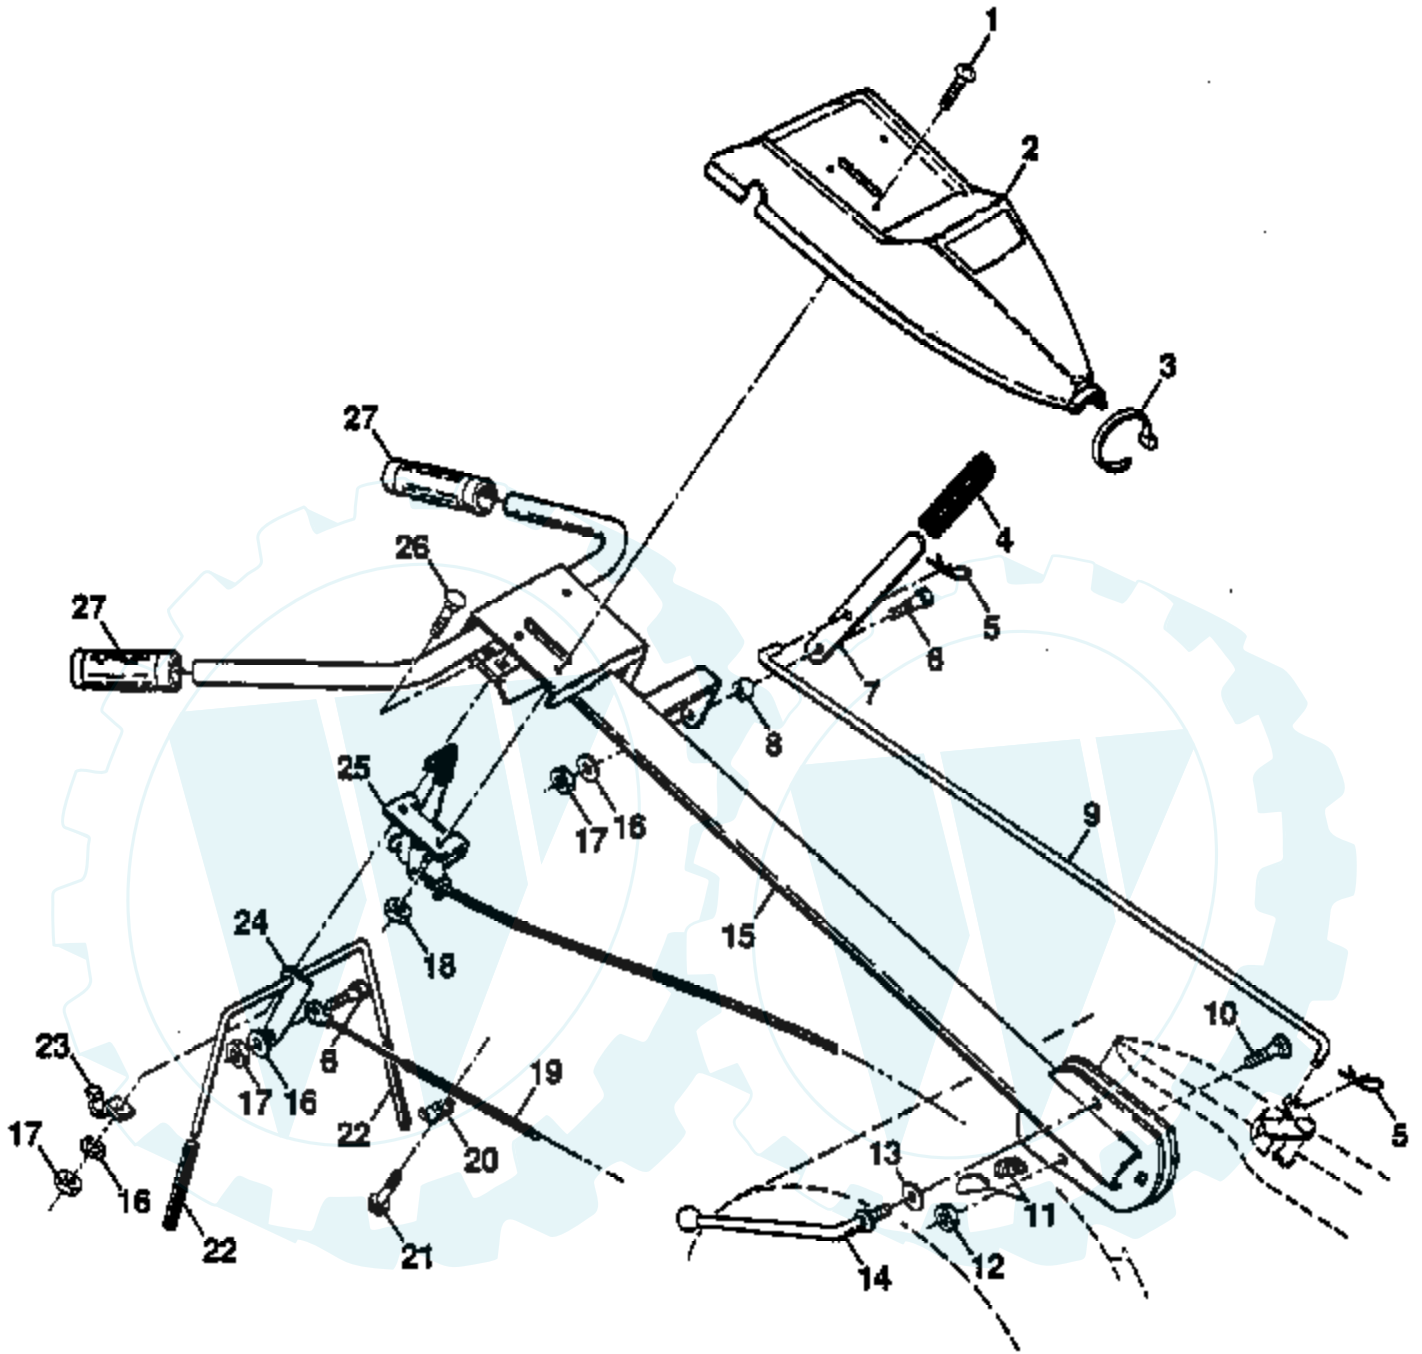

Ref #	Part Number	Qty	Description
1	532138594		Decal, Logo
2	532132328		Decal, Logo
3	532145628		Decal, Logo
4	532136942		Decal, Instruction, Tilling
5	532110614		Decal, Hand Placement
6	532104323		Decal, Shift Indicator
7	532110612		Decal, Caution
8	532271948		Decal, Briggs & Stratton
9	532120076		Decal, Warning, Rotating Tines
10	532127630		Decal, Bumper/Grille
	532145702		Manual, Owner's (English)
	532145703		Manual, Owner's (French)

Ref #	Part Number	Qty	Description
1	871191008		Screw, Phd. # 10-24
2	532126951		Panel, Control
3	532104164		Tie, Cable
4	532124797		Grip, Handle
5	532124788		Clip, Hairpin
6	532081328		Bolt, Shoulder
7	532109335		Handle, Shift
8	532109313		Grommet, Rubber
9	532109337		Rod, Shift
10	872110608		Bolt, Carriage 3/8-16 x 1 Gr. 5
11	532109229		Lock, Handle
12	873930600		Nut, Centerlock 3/8-16
13	819131611		Washer 13/32 x 1 x 11 Ga.
14	532109228		Lever, Lock, Handle
15	532127013		Handle
16	810040400		Washer, Lock 1/4
17	873220400		Nut, Hex 1/4-20
18	873731000		Nut, Keps #10-24 UNC
19	532102162		Cable, Clutch
20	532009484		Clip
21	532086777		Screw, Hex Washer Hd. Slotted #10-24 x 1/2
22	532102604		Grip, Bar, Control
23	532102744		Clamp, Bar, Control
24	532105216		Bar Assembly, Control
25	532127012		Control, Throttle
26	872140404		Bolt, Carriage 1/4-20 UNC x 1/2
27	532140528		Grip, Handle

Ref #	Part Number	Qty	Description
1	532140271		Bumper
2	873970500		Locknut, Hex, Flange 5/16-18
3	819111116		Washer 11/32 x 11/16 x 16 Ga.
4	874760512		Bolt, Hex 5/16-18 x 3/4
5	532102332		Bracket, Reinforcement
6	874760532		Bolt, Hex 5/16-18 x 2
7	532102173		Counter Weight, R.H.
8	810040600		Washer, Lock 3/8
9	873220600		Nut, Hex 3/8-16
10	874760524		Bolt, Hex 5/16-18 x 1-1/2
11	532124788		Clip, Hairpin
12	532126875		Rivet, Drilled
13	532005015		Tire
	532128952		Rim
	532124718		Tire Valve
14	873510500		Nut, Keps 5/16-18 Standard Hardware, obtain locally.