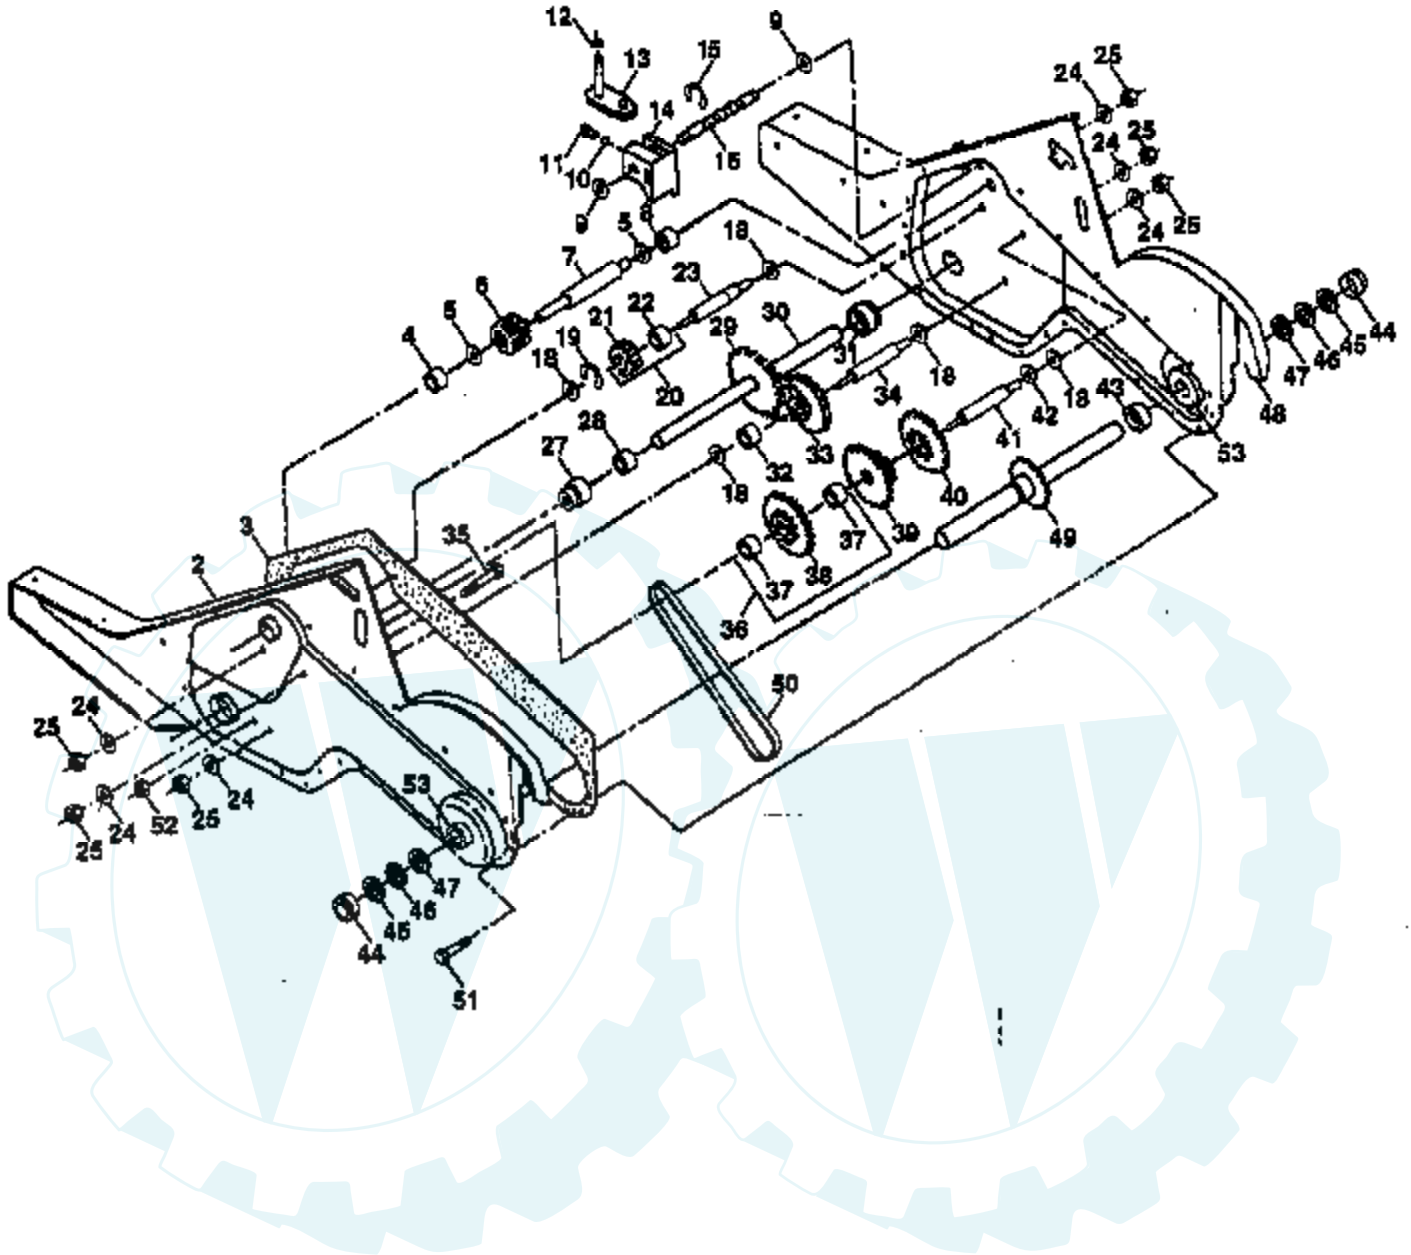

Ref #	Part Number	Qty	Description
1	532140271		Bumper
2	873970500		Locknut, Hex, Flange 5/16-18
3	819111116		Washer 11/32 x 11/16 x 16 Ga.
4	874760512		Bolt, Hex 5/16-18 x 3/4
5	532102332		Bracket, Reinforcement
6	874760532		Bolt, Hex 5/16-18 x 2
7	532102173		Counter Weight, R.H.
8	810040600		Washer, Lock 3/8
9	873220600		Nut, Hex 3/8-16
10	874760524		Bolt, Hex 5/16-18 x 1-1/2
11	532124788		Clip, Hairpin
12	532126875		Rivet, Drilled
13	532005015		Tire
	532128952		Rim
	532124718		Tire Valve
14	873510500		Nut, Keps 5/16-18 Standard Hardware, obtain locally.

Ref #	Part Number	Qty	Description
1	532004459		Tine, Outer, L.H.
2	532132673		Clevis Pin
3	532006554		Tine, Inner, L.H.
4	532124660		Clip, Hairpin
5	532132727		Assembly, Hub and Plate, L.H.
6	873610600		Nut, Hex 3/8-24
7	810040600		Washer, Lock 3/8
8	874610616		Bolt, Hex 3/8-24 x 1
9	532004460		Tine, Outer, R.H.
10	532132728		Assembly, Hub and Plate, R.H.
11	532006555		Tine, Inner, R.H.

Ref #	Part Number	Qty	Description
1	898000129		Nut, Flange 5/16-18
2	532104086		Shield, Side, Outer L. H.
3	532008393		Pin, Stake, Depth
4	812000036		Ring, Klip
5	872140506		Bolt, Carriage 5/16-18 x 3/4 Gr. 5
6	532008394		Spring
7	532008392		Bracket, Latch
8	532109230		Spring, Depth Stake
9	532124736		Shield, Tine
10	872140508		Bolt, Carriage 5/16-18 UNC x 1
11	873220500		Nut, Hex 5/16-18
12	810040500		Washer, Lock 5/16
13	872110510		Bolt, Carriage 5/16-18 x 1-1/4
14	532124311		Bracket, Shield Tine
15	532104101		Shield, Side, Outer R.H.
16	873220400		Nut, Hex 1/4-20
17	810040400		Washer, Lock 1/4
18	872040410		Bolt, Carriage 1/4-20 x 1-1/4 Gr. 5
19	532102701		Grip
20	873220600		Nut, Hex 3/8-16
21	532144437		Stake, Depth
22	874930632		Bolt, Hex 3/8-16 x 2
23	532004440		Hinge
24	872140404		Bolt, Carriage 1/4-20 x 1/2 Gr. 5
25	532124717		Cap, Vinyl
26	532109227		Pad, Idler
27	532124714		Shield, Leveling
28	532120588		Pin, Hinge
29	532124737		Shield, Side
30	873970500		Locknut, Flange 5/16-18