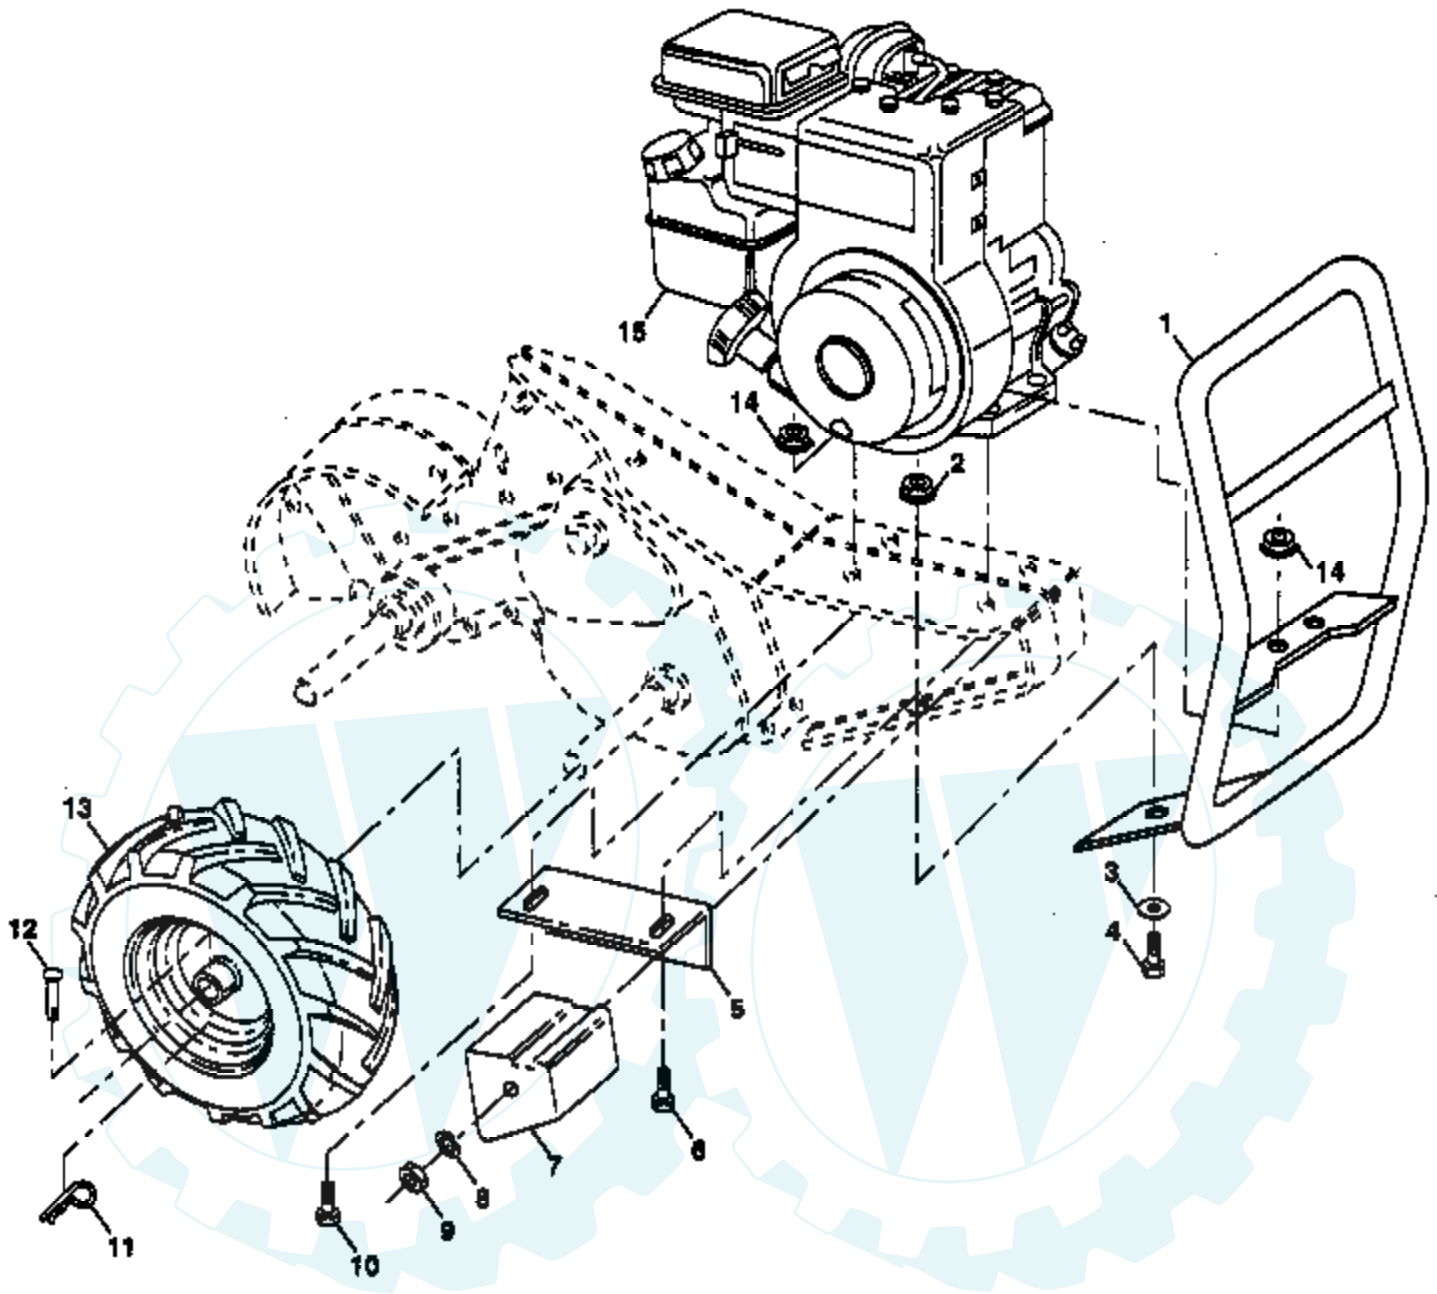

Ref #	Part Number	Qty	Description
1	532138594		Decal, Logo
2	532132328		Decal, Logo
3	532145628		Decal, Logo
4	532136942		Decal, Instruction, Tilling
5	532110614		Decal, Hand Placement
6	532104323		Decal, Shift Indicator
7	532110612		Decal, Caution
8	532271948		Decal, Briggs & Stratton
9	532120076		Decal, Warning, Rotating Tines
10	532127630		Decal, Bumper/Grille
	532145702		Manual, Owner's (English)
	532145703		Manual, Owner's (French)

Ref #	Part Number	Qty	Description
1	871191008		Screw, Phd. # 10-24
2	532126951		Panel, Control
3	532104164		Tie, Cable
4	532124797		Grip, Handle
5	532124788		Clip, Hairpin
6	532081328		Bolt, Shoulder
7	532109335		Handle, Shift
8	532109313		Grommet, Rubber
9	532109337		Rod, Shift
10	872110608		Bolt, Carriage 3/8-16 x 1 Gr. 5
11	532109229		Lock, Handle
12	873930600		Nut, Centerlock 3/8-16
13	819131611		Washer 13/32 x 1 x 11 Ga.
14	532109228		Lever, Lock, Handle
15	532127013		Handle
16	810040400		Washer, Lock 1/4
17	873220400		Nut, Hex 1/4-20
18	873731000		Nut, Keps #10-24 UNC
19	532102162		Cable, Clutch
20	532009484		Clip
21	532086777		Screw, Hex Washer Hd. Slotted #10-24 x 1/2
22	532102604		Grip, Bar, Control
23	532102744		Clamp, Bar, Control
24	532105216		Bar Assembly, Control
25	532127012		Control, Throttle
26	872140404		Bolt, Carriage 1/4-20 UNC x 1/2
27	532140528		Grip, Handle

Ref #	Part Number	Qty	Description
1	532140271		Bumper
2	873970500		Locknut, Hex, Flange 5/16-18
3	819111116		Washer 11/32 x 11/16 x 16 Ga.
4	874760512		Bolt, Hex 5/16-18 x 3/4
5	532102332		Bracket, Reinforcement
6	874760532		Bolt, Hex 5/16-18 x 2
7	532102173		Counter Weight, R.H.
8	810040600		Washer, Lock 3/8
9	873220600		Nut, Hex 3/8-16
10	874760524		Bolt, Hex 5/16-18 x 1-1/2
11	532124788		Clip, Hairpin
12	532126875		Rivet, Drilled
13	532005015		Tire
	532128952		Rim
	532124718		Tire Valve
14	873510500		Nut, Keps 5/16-18 Standard Hardware, obtain locally.