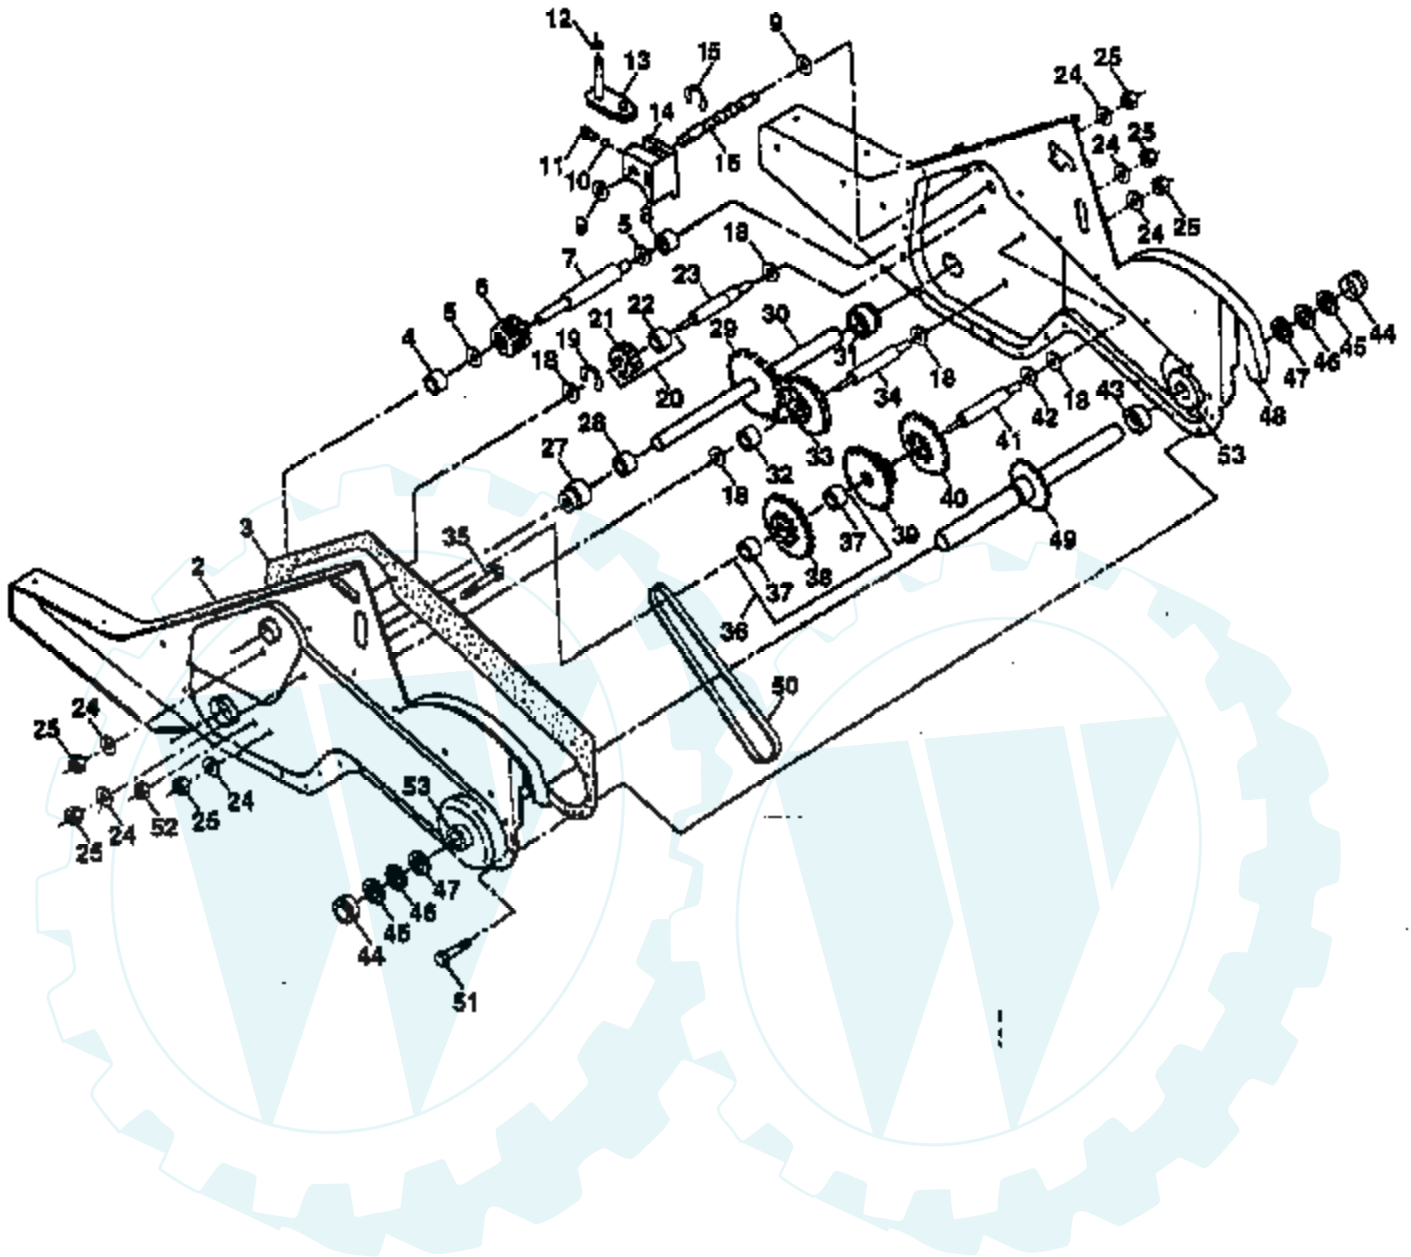

Ref #	Part Number	Qty	Description
1	532140271		Bumper
2	873970500		Locknut, Hex, Flange 5/16-18
3	819111116		Washer 11/32 x 11/16 x 16 Ga.
4	874760512		Bolt, Hex 5/16-18 x 3/4
5	532102332		Bracket, Reinforcement
6	874760532		Bolt, Hex 5/16-18 x 2
7	532102173		Counter Weight, R.H.
8	810040600		Washer, Lock 3/8
9	873220600		Nut, Hex 3/8-16
10	874760524		Bolt, Hex 5/16-18 x 1-1/2
11	532124788		Clip, Hairpin
12	532126875		Rivet, Drilled
13	532005015		Tire
	532128952		Rim
	532124718		Tire Valve
14	873510500		Nut, Keps 5/16-18 Standard Hardware, obtain locally.

Ref #	Part Number	Qty	Description
1	532004459		Tine, Outer, L.H.
2	532132673		Clevis Pin
3	532006554		Tine, Inner, L.H.
4	532124660		Clip, Hairpin
5	532132727		Assembly, Hub and Plate, L.H.
6	873610600		Nut, Hex 3/8-24
7	810040600		Washer, Lock 3/8
8	874610616		Bolt, Hex 3/8-24 x 1
9	532004460		Tine, Outer, R.H.
10	532132728		Assembly, Hub and Plate, R.H.
11	532006555		Tine, Inner, R.H.

Ref #	Part Number	Qty	Description
1	898000129		Nut, Flange 5/16-18
2	532104086		Shield, Side, Outer L. H.
3	532008393		Pin, Stake, Depth
4	812000036		Ring, Klip
5	872140506		Bolt, Carriage 5/16-18 x 3/4 Gr. 5
6	532008394		Spring
7	532008392		Bracket, Latch
8	532109230		Spring, Depth Stake
9	532124736		Shield, Tine
10	872140508		Bolt, Carriage 5/16-18 UNC x 1
11	873220500		Nut, Hex 5/16-18
12	810040500		Washer, Lock 5/16
13	872110510		Bolt, Carriage 5/16-18 x 1-1/4
14	532124311		Bracket, Shield Tine
15	532104101		Shield, Side, Outer R.H.
16	873220400		Nut, Hex 1/4-20
17	810040400		Washer, Lock 1/4
18	872040410		Bolt, Carriage 1/4-20 x 1-1/4 Gr. 5
19	532102701		Grip
20	873220600		Nut, Hex 3/8-16
21	532144437		Stake, Depth
22	874930632		Bolt, Hex 3/8-16 x 2
23	532004440		Hinge
24	872140404		Bolt, Carriage 1/4-20 x 1/2 Gr. 5
25	532124717		Cap, Vinyl
26	532109227		Pad, Idler
27	532124714		Shield, Leveling
28	532120588		Pin, Hinge
29	532124737		Shield, Side
30	873970500		Locknut, Flange 5/16-18