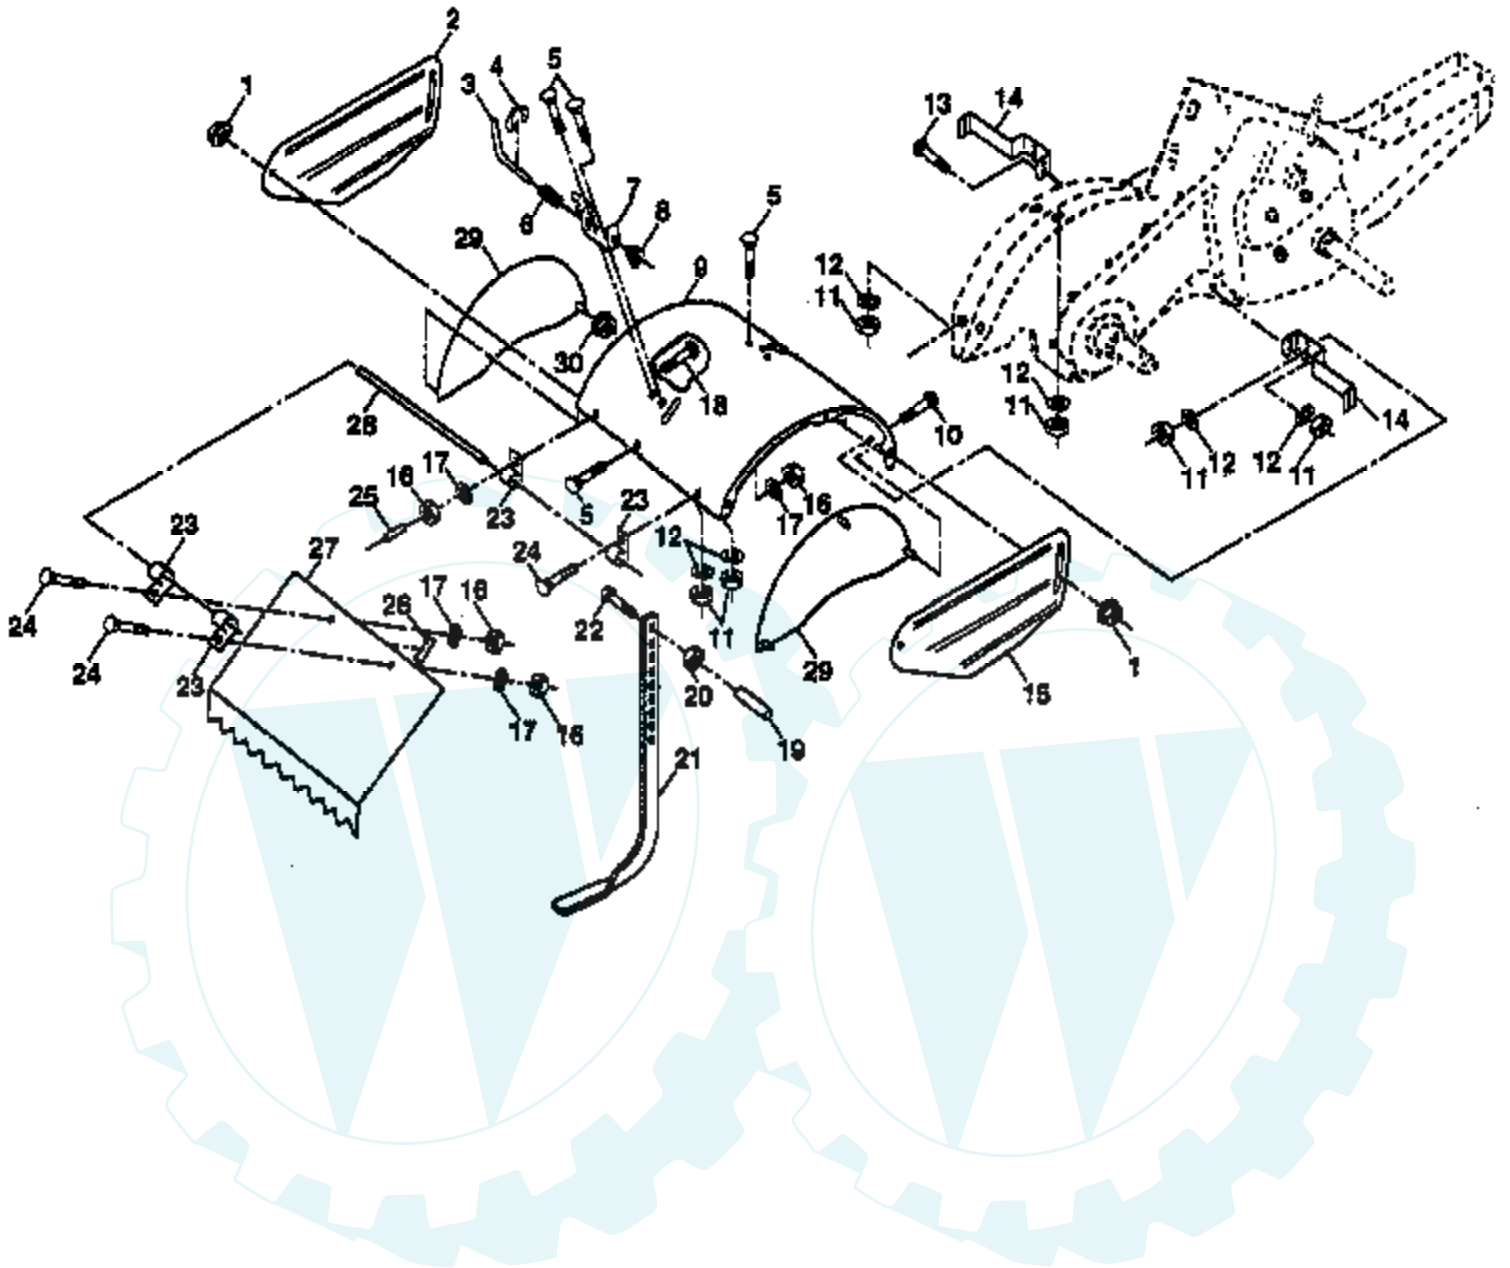

Ref #	Part Number	Qty	Description
1	898000129		Nut, Flange 5/16-18
2	532104086		Shield, Side, Outer L. H.
3	532008393		Pin, Stake, Depth
4	812000036		Ring, Klip
5	872140506		Bolt, Carriage 5/16-18 x 3/4 Gr. 5
6	532008394		Spring
7	532008392		Bracket, Latch
8	532109230		Spring, Depth Stake
9	532124736		Shield, Tine
10	872140508		Bolt, Carriage 5/16-18 UNC x 1
11	873220500		Nut, Hex 5/16-18
12	810040500		Washer, Lock 5/16
13	872110510		Bolt, Carriage 5/16-18 x 1-1/4
14	532124311		Bracket, Shield Tine
15	532104101		Shield, Side, Outer R.H.
16	873220400		Nut, Hex 1/4-20
17	810040400		Washer, Lock 1/4
18	872040410		Bolt, Carriage 1/4-20 x 1-1/4 Gr. 5
19	532102701		Grip
20	873220600		Nut, Hex 3/8-16
21	532144437		Stake, Depth
22	874930632		Bolt, Hex 3/8-16 x 2
23	532004440		Hinge
24	872140404		Bolt, Carriage 1/4-20 x 1/2 Gr. 5
25	532124717		Cap, Vinyl
26	532109227		Pad, Idler
27	532124714		Shield, Leveling
28	532120588		Pin, Hinge
29	532124737		Shield, Side
30	873970500		Locknut, Flange 5/16-18