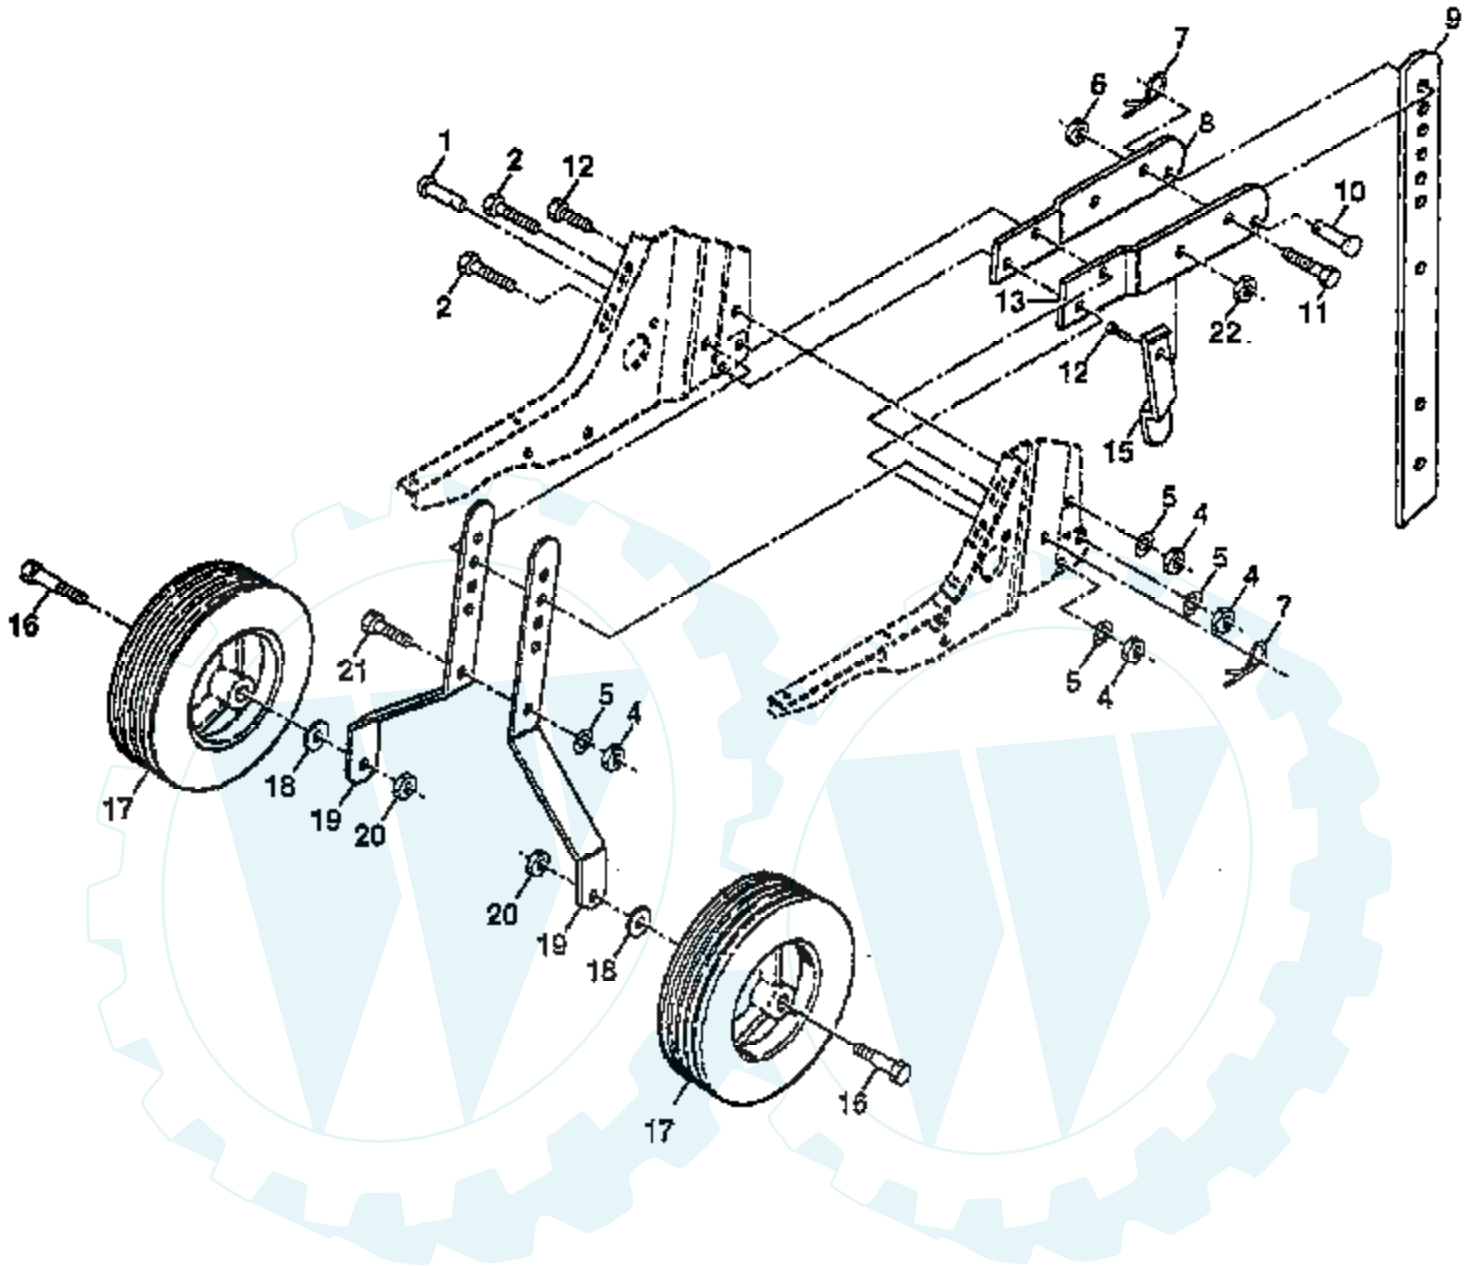

Ref #	Part Number	Qty	Description
1	165774		Tine, Outer, R.H.
2	4921H		Clip, Hairpin
3	165772		Tine, Inner, R.H.
4	165771		Tine, Inner, L.H.
5	165773		Tine, Outer, L.H.
6	9194R		Pin, Clevis

Ref #	Part Number	Qty	Description
1	74760524		Bolt, Hex 5/16-18 x 1-1/2
2	74780652		Bolt, Hex 3/8-16 x 3-1/4
3	19131311		Washer 13/32 x 13/16 x 11 Ga.
5	73800600		Locknut, w/Insert 3/8-16
6	9056R505		Shield Tine
7	165835		Bracket, Engine, R.H.
8	165834		Bracket, Engine, L.H.
9	10040500		Washer, Lock 5/16
10	73220500		Nut, Hex 5/16-18
11	74760544		Bolt, Hex 5/16-18 x 2-3/4
12	151937		Transmission
14	9173R		Spacer, Split
15	73510500		Nut, Keps 5/16-18
16	19091412		Washer 9/32 x 7/8 x 12 Ga.
17	19092016		Washer 9/32 x 1-1/4 x 16 Ga.
18	10040400		Washer, Lock 1/4
19	74610412		Bolt, Hex 1/4-28 x 3/4 Gr. 5
20			Engine Briggs Model 94202-0115-E1; (Order part from engine manufacturer)

Ref #	Part Number	Qty	Description
1	9194R		Rivet Rd Hd Drilled 1 38
2	74760520		Bolt, Hex 5/16-18 x 1-1/4
4	73220500		Nut, Hex 5/16-18
5	10040500		Washer, Lock 5/16
6	73800600		Locknut, w/Insert 3/8-16
7	4921H		Clip, Hairpin
8	318J		Support, Depth Stake, R.H.
9	9193R		Depth Stake
10	9551R		Pin, Clevis
11	74760524		Bolt Hex 5/16-18 x 1-1/2
12	74760512		Bolt, Hex 5/16-18 x 3/4
13	317J		Support, Depth Stake, L.H.
15	5388J		Spring, Depth Stake
16	121117X		Bolt, Shoulder
17	127858		Wheel
18	19131311		Washer 13/32 x 13/16 x 11 Ga.
19	9190R		Bracket, Wheel
20	73680600		Nut, Crownlock 3/8-16
21	74760516		Bolt Hex Hd 5/16-18 x 1
22	73800500		Locknut, w/insert 5/16-18