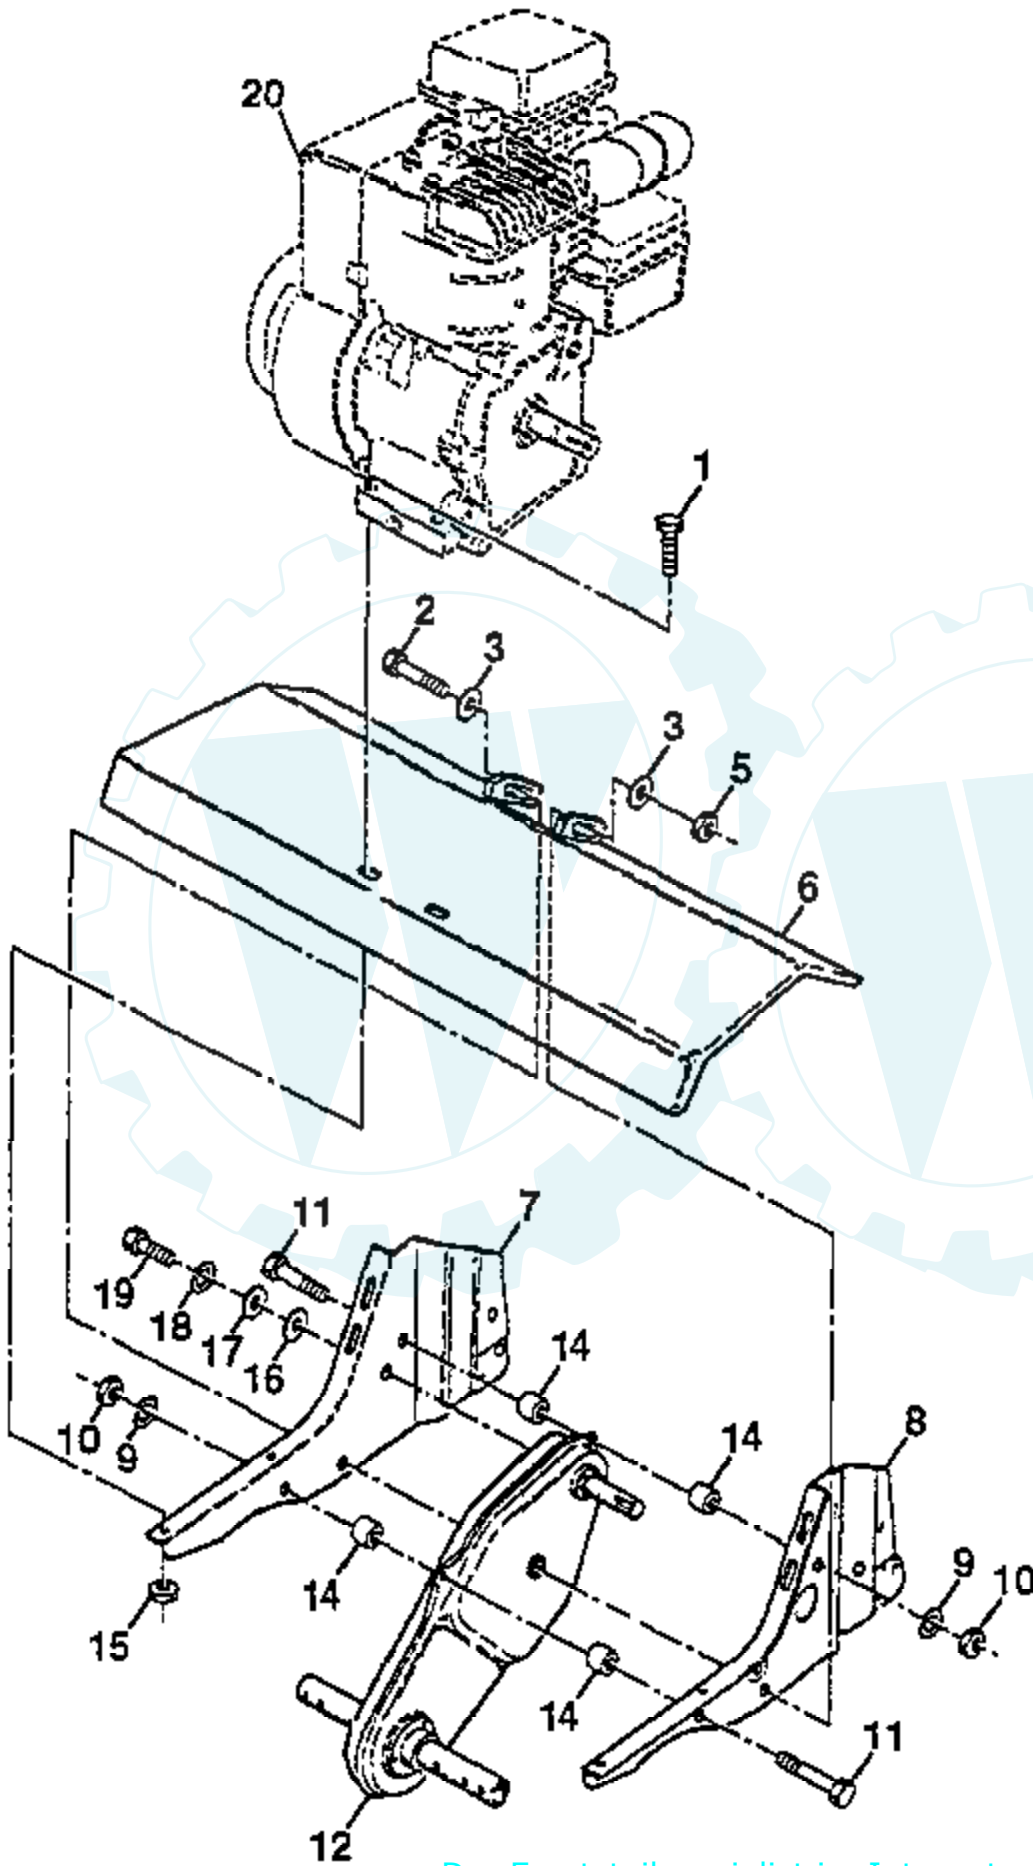

Ref #	Part Number	Qty	Description
1	74760524		Bolt, Hex 5/16-18 x 1-1/2
2	74780652		Bolt, Hex 3/8-16 x 3-1/4
3	19131311		Washer 13/32 x 13/16 x 11 Ga.
5	73800600		Locknut, w/Insert 3/8-16
6	9056R505		Shield Tine
7	165835		Bracket, Engine, R.H.
8	165834		Bracket, Engine, L.H.
9	10040500		Washer, Lock 5/16
10	73220500		Nut, Hex 5/16-18
11	74760544		Bolt, Hex 5/16-18 x 2-3/4
12	151937		Transmission
14	9173R		Spacer, Split
15	73510500		Nut, Keps 5/16-18
16	19091412		Washer 9/32 x 7/8 x 12 Ga.
17	19092016		Washer 9/32 x 1-1/4 x 16 Ga.
18	10040400		Washer, Lock 1/4
19	74610412		Bolt, Hex 1/4-28 x 3/4 Gr. 5
20			Engine Briggs Model 94202-0115-E1; (Order part from engine manufacturer)