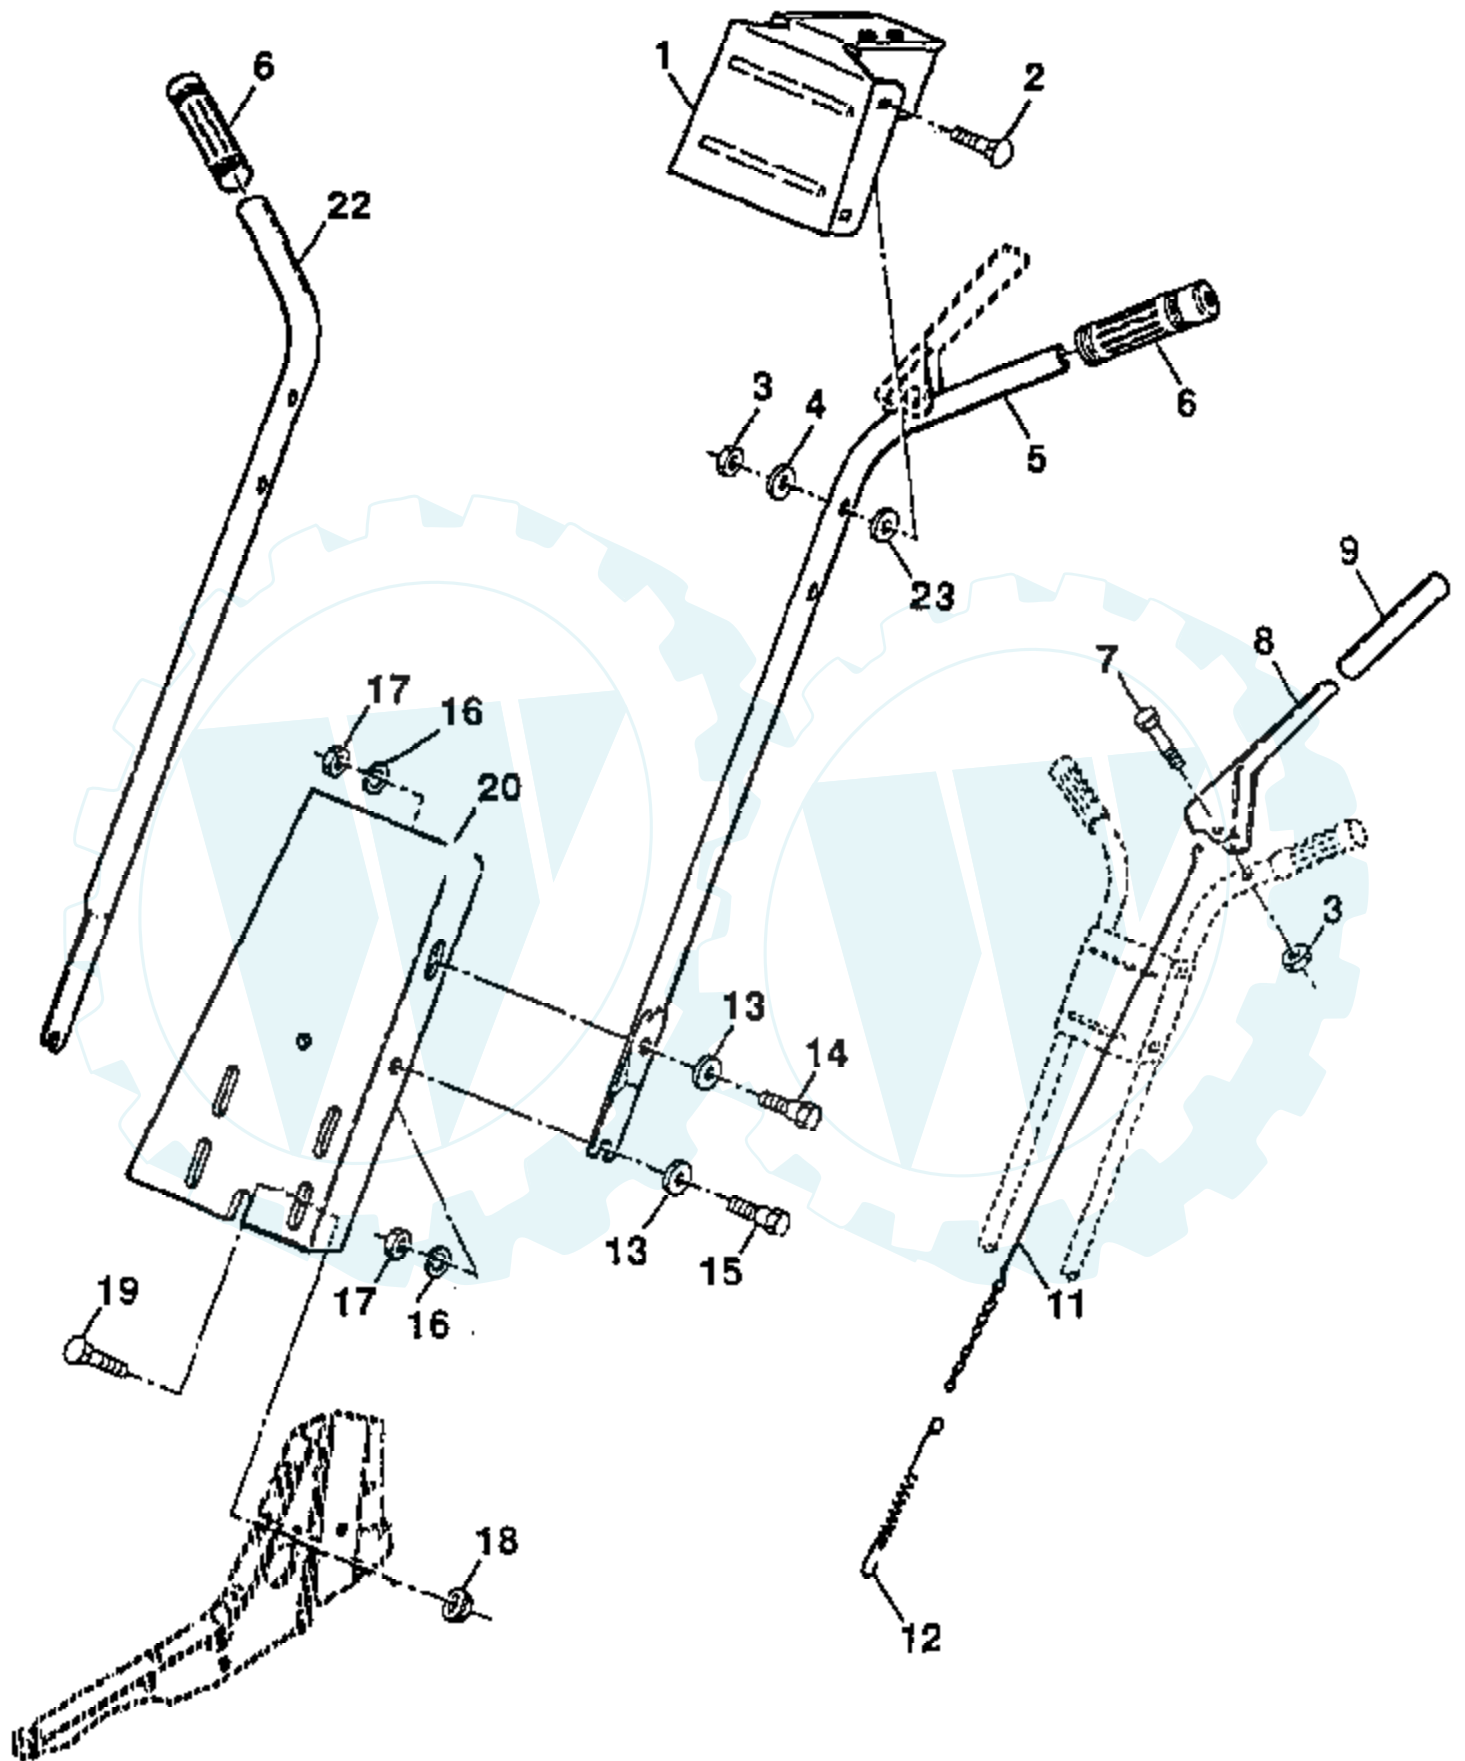

Ref #	Part Number	Qty	Description
1	23230506		Screw, Set, Forged Socket, Headless 5/16-18 x 3/8
2	130812		Pulley, Engine
4	74610812		Bolt, Hex 1/2-20 x 3/4
5	17490440		Bolt Thd Roller 1/4-20 x 2-1/2
6	165770		Shield Inner Belt Guard
7	165503		Screw Hex Wsh Head #8-18 x 1/2
8	139155		Spacer Split .523 x .718 x 2
9	165768X505		Guard, Belt
10	109227X		Pad, Idler
12	9180R		V-Belt
13	12000028		Ring, Retainer
14	151223		Pulley, Transmission
15	165504		Nut J Clip #8
16	12000036		Ring, Klip
17	73350600		Nut, Hex, Jam 3/8-16
18	161806		Pulley, Idler
19	162290		Idler Arm Assembly
20	74760620		Bolt, Hex 3/8-16 x 1-1/4
21	106968X		Shaft, Idler Arm
25	73350500		Nut, Hex, Jam 5/16-18

Ref #	Part Number	Qty	Description
1	137176X505		Bracket, Handle
2	72140512		Bolt, Carriage 5/16-18 UNC x 1-1/2
3	73680500		Locknut, Crown 5/16-18
4	19111116		Washer 11/32 x 11/16 x 16 Ga.
5	151473		Handle, L.H.
6	9266R		Grip, Handle
7	74760524		Bolt, Hex 5/16-18 x 1-1/2
8	164937		Lever, Control, Tine
9	8206H		Grip, Lever
11	3067J		Cable, Control, Tine
12	3070J		Spring, Extension
13	19121414		Washer 3/8 x 7/8 x 14 Ga.
14	74760516		Bolt, Hex Hd 5/16-18 x 1
15	74760512		Bolt, Hex Hd 5/16-18 x 3/4
16	10040500		Washer, Lock 5/16
17	73220500		Nut, Hex 5/16-18
18	98000129		Nut, Flanged 5/16-18
19	72140506		Bolt, Carriage 5/16-18 x 3/4 Gr. 5
20	9209R505		Panel, Handle
22	151474		Handle, R.H.
23	19131312		Washer 13/32 x 13/16 x 12 Ga.