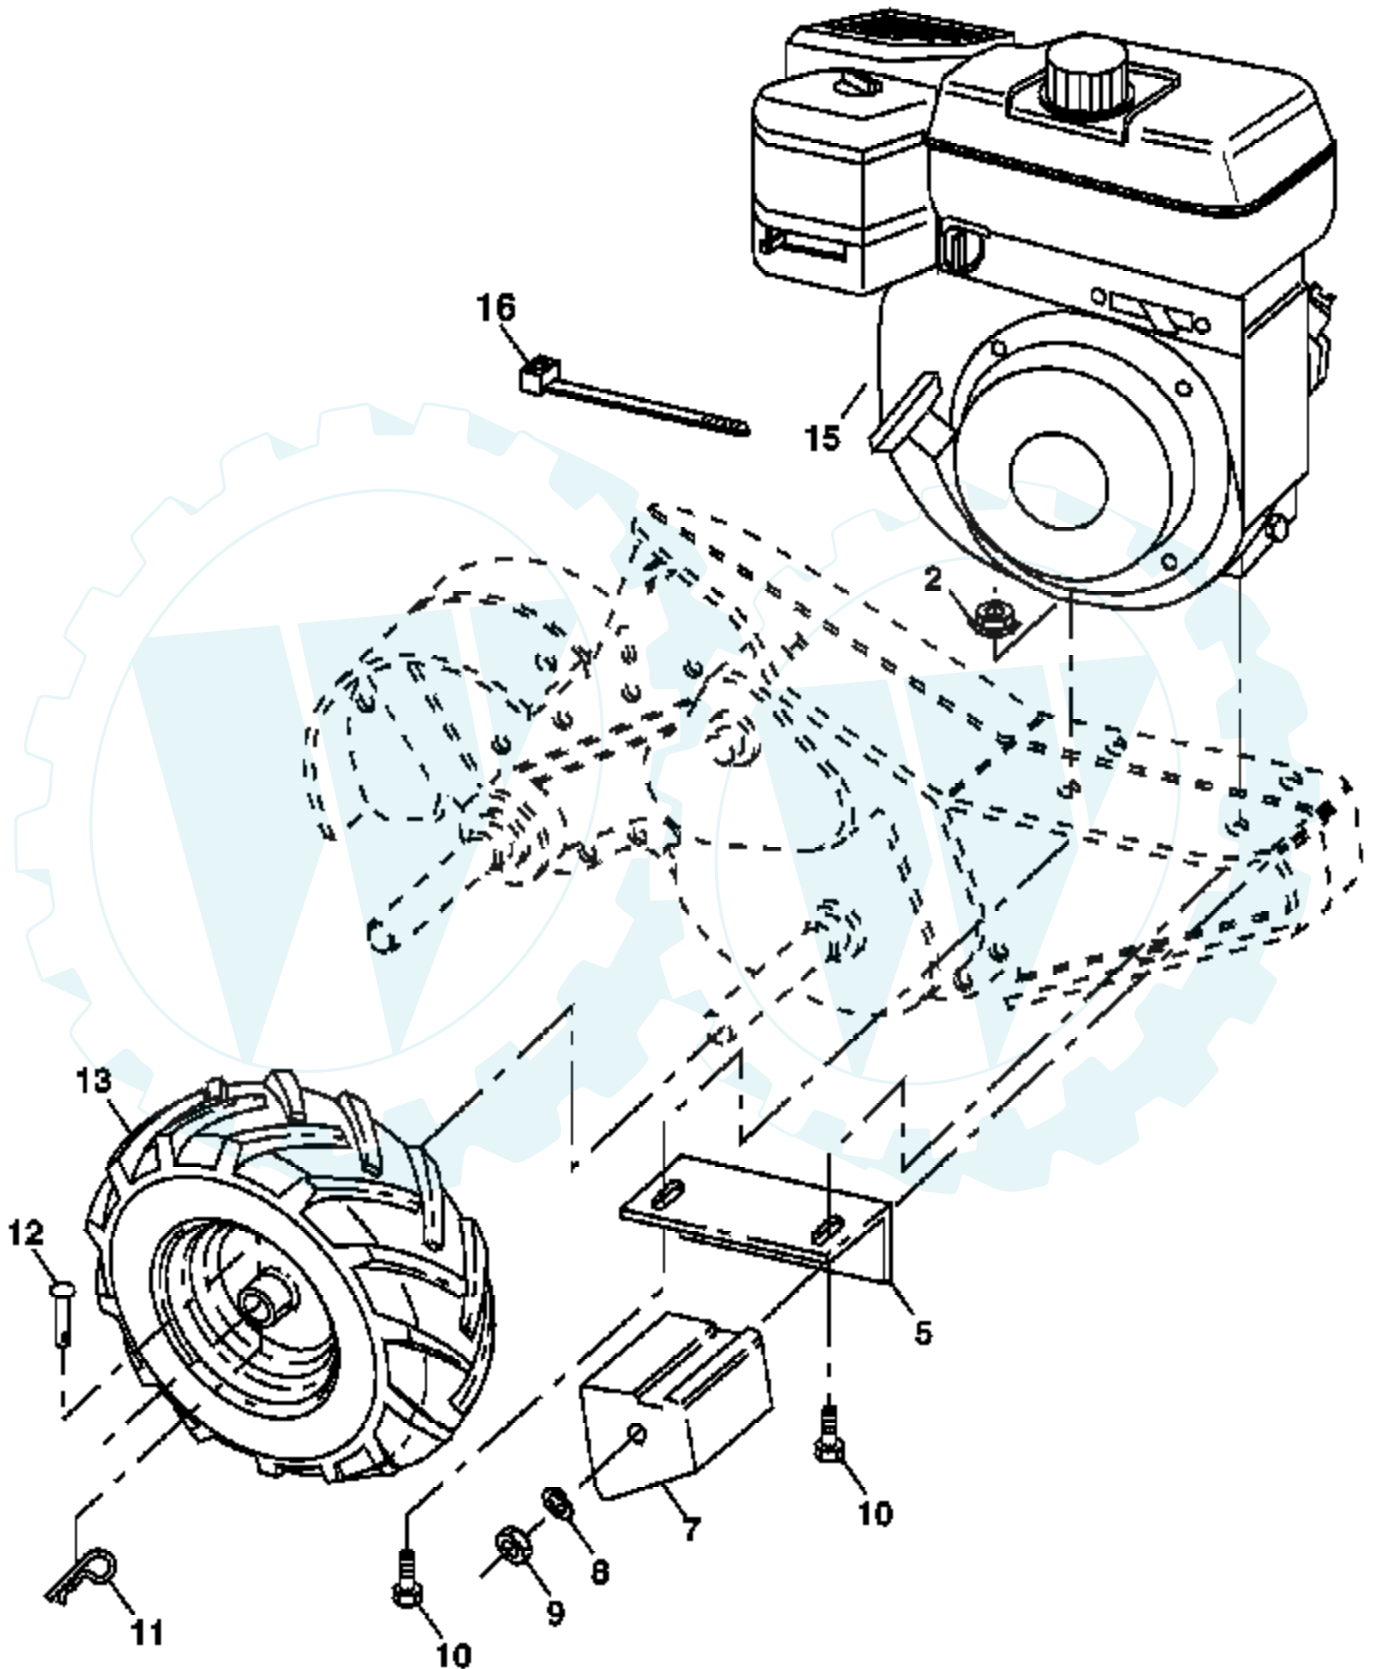

Ref #	Part Number	Qty	Description
2	73970500		Nut, Lock Hex Flange
5	102332X		Bracket, Reinforcement
7	102173X		Counter Weight, R.H.
8	10040600		Washer, Lock 3/8
9	73220600		Nut, Hex 3/8-16
10	74760524		Bolt, Hex 5/16-18 x 1-1/2
11	4497H		Clip, Hairpin
12	126875X		Rivet, Drilled
13	102190X		Tire
	183122X624		Rim
	795R		Tire Valve
15			Engine, Briggs Model 120302 (Order parts from engine manufacturer)
16	7192J		Tie Cable