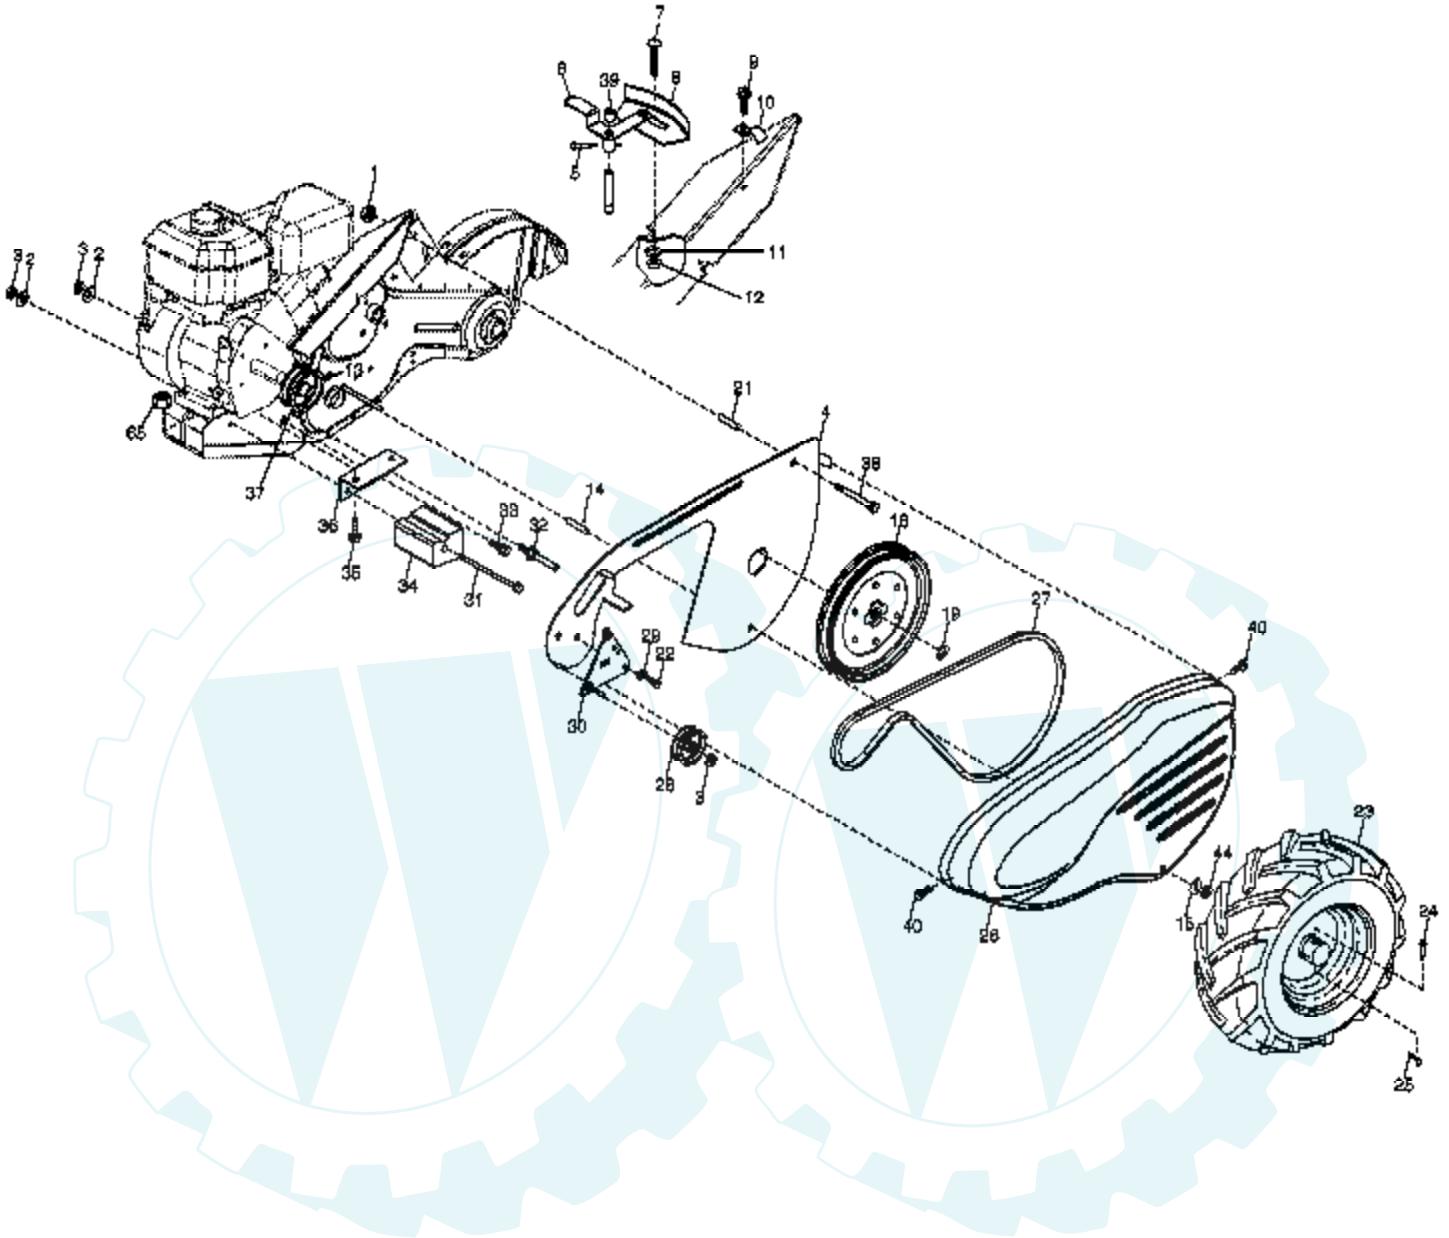

Ref #	Part Number	Qty	Description
1	139072		Decal, Logo
2	139073		Decal, Logo
3	139074		Decal, Logo
4	110678X		Decal, Instruction, Tilling
5	110614X		Decal, Hand Placement
6	102180X		Decal, Shift Indicator
7	156199		Decal, Pnl Cntrl Reverse
8	171077		Decal, OHV.N-I/C
9	120076X		Decal, Warning, Rotating Tines
10	157607		Decal, Throttle
11	171078		Decal, Rewind Intek
12	162384		Decal, Warning Till
13	175643		Decal, B&S Tiller
	188795		Manual, Owner's (English)
	188796		Manual, Owner's (French)

Ref #	Part Number	Qty	Description
1	180634		Control, Throttle
2	150744		Grip, Handle
4	159227		Bar, Control
8	71191008		Screw, Pan Hd. #10-24
10	8389J		Grip, Handle
11	4497H		Clip, Hairpin
15	108281X		Rod, Shift
16	72110608		Bolt, Carriage 3/8-16 x 1 Gr. 5
17	109229X		Lock, Handle
18	73680600		Nut Crownlock 3/8-16 Unc
19	19131611		Washer 13/32 x 1 x 11 Ga.
20	109228X		Lever, Lock, Handle
21	150217		Handle
26	159232		Cable, Clutch
29	73731000		Nut, Keps #10-24 Unc
31	150696		Bolt, Pivot
34	145821		Bracket, Clutch Cable
35	146480		Grommet, Handle
36	180456X505		Bracket, Handle
37	102604X		Grip, Bar Control
38	73800500		Locknut 5/16-18
39	10040500		Washer, Lock 5/16
41	72110514		Bolt, Carriage 5/16-18 x 1-3/4
42	121248X		Bushing, Snap