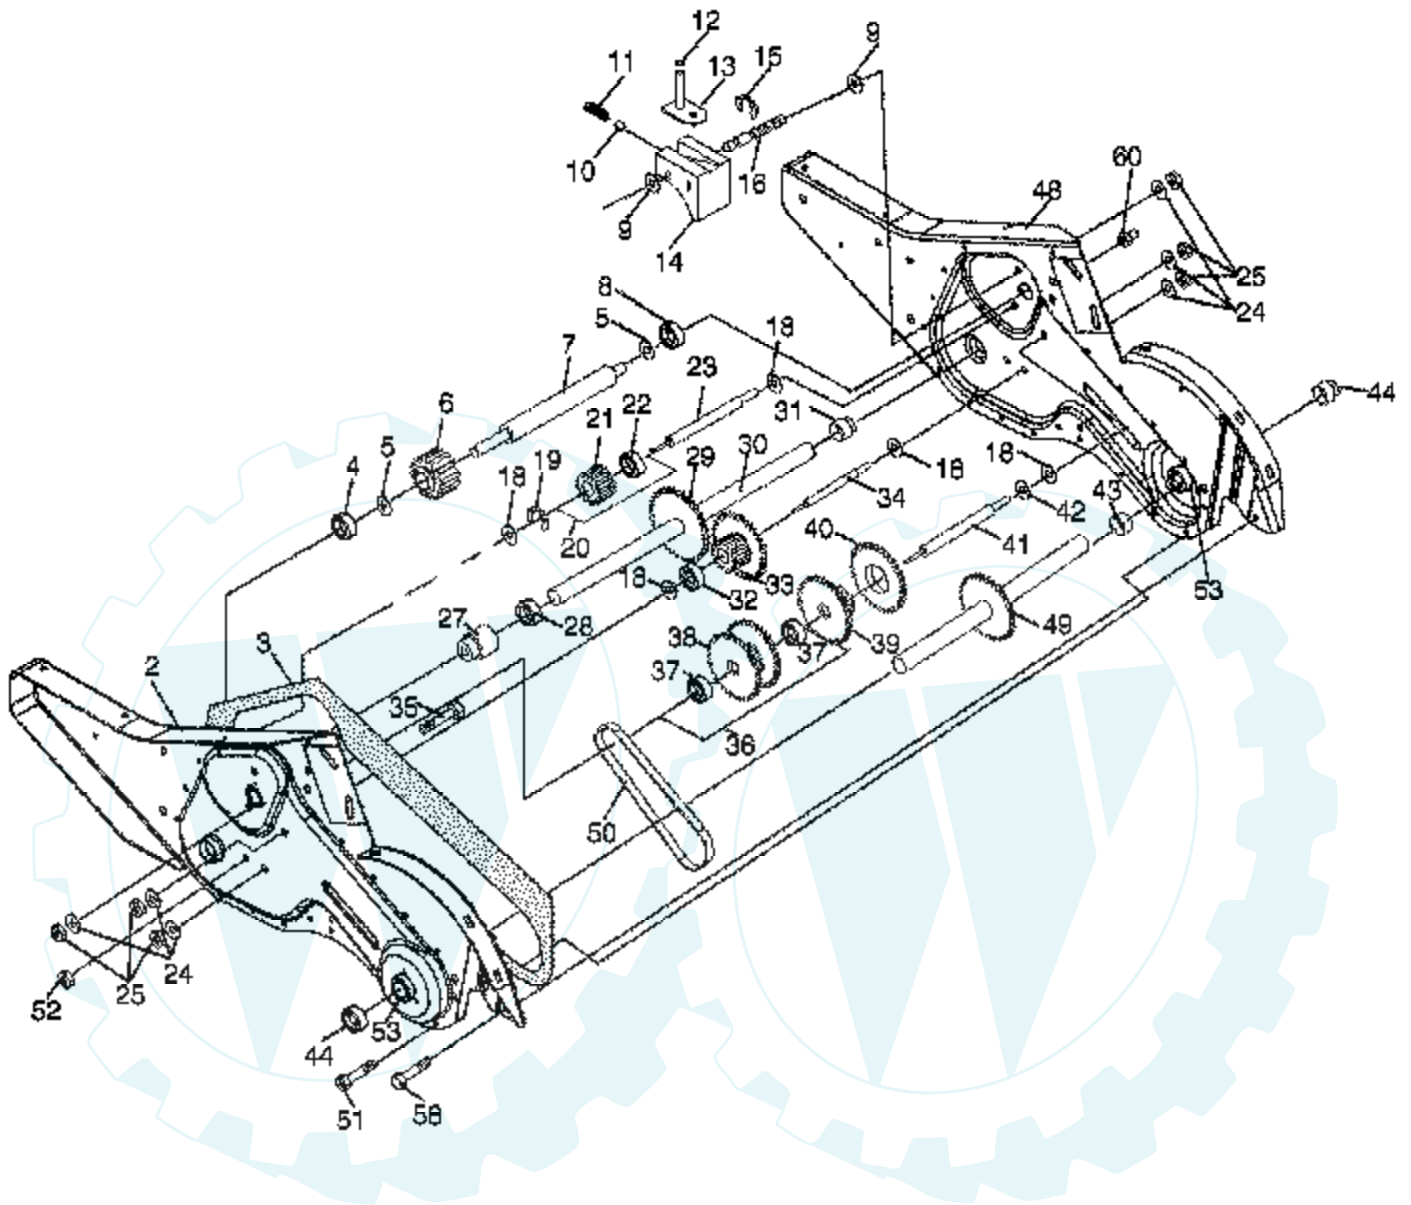

Ref #	Part Number	Qty	Description
2	73970500		Nut, Lock Hex Flange
5	102332X		Bracket, Reinforcement
7	102173X		Counter Weight, R.H.
8	10040600		Washer, Lock 3/8
9	73220600		Nut, Hex 3/8-16
10	74760524		Bolt, Hex 5/16-18 x 1-1/2
11	4497H		Clip, Hairpin
12	126875X		Rivet, Drilled
13	102190X		Tire
	183122X624		Rim
	795R		Tire Valve
15			Engine, Briggs Model 120302 (Order parts from engine manufacturer)
16	7192J		Tie Cable

Ref #	Part Number	Qty	Description
1	4459J		Tine, Outer, L.H.
2	132673		Clevis Pin
3	6554J		Tine, Inner, L.H.
4	3146R		Retainer, Spring
5	132727		Assembly, Hub and Plate, L.H.
6	73610600		Nut, Hex 3/8-24
7	10040600		Washer, Lock 3/8
8	74610616		Bolt, Hex 3/8-24 x 1
9	4460J		Tine, Outer, R.H.
10	132728		Assembly, Hub and Plate, R.H.
11	6555J		Tine, Inner, R.H.

Ref #	Part Number	Qty	Description
1	73900500		Nut, Flange 5/16-18
2	161415		Shield, Side, Outer L.H.
3	8393J		Pin, Stake, Depth
4	12000035		Ring, Klip
5	180847		Bolt, Carriage 5/16-18 x 3/4
6	8394J		Spring
7	8392J		Bracket, Latch
8	109230X		Spring, Depth Stake
9	102326X505		Shield, Tine
10	72140508		Bolt, Carriage 5/16-18 x 1
11	73220500		Nut, Hex 5/16-18
12	10040500		Washer, Lock 5/16
13	72110510		Bolt, Carriage 5/16-18 x 1-1/4
14	124343X		Bracket, Shield Tine
15	161414		Shield, Side, Outer R.H.
16	73900400		Nut, Hex Flange 1/4-20 UNC
18	72040410		Bolt, Carriage 1/4-20 x 1-1/4 Gr. 5
19	102701X		Grip
20	73220600		Nut, Hex 3/8-16
21	102156X		Stake, Depth
22	74930632		Bolt, Hex 3/8-16 x 2
23	4440J		Hinge
24	72140404		Bolt, Carriage 1/4-20 x 1/2 Gr. 5
25	6712J		Cap, Vinyl
26	109227X		Pad, Idler
27	102695X505		Shield, Leveling
28	120588X		Pin, Hinge
29	104085X505		Shield, Side
32	73220400		Nut Fin Hex 1/4-20 UNC
33	10040400		Washer Lock Hvy Helical 1/4