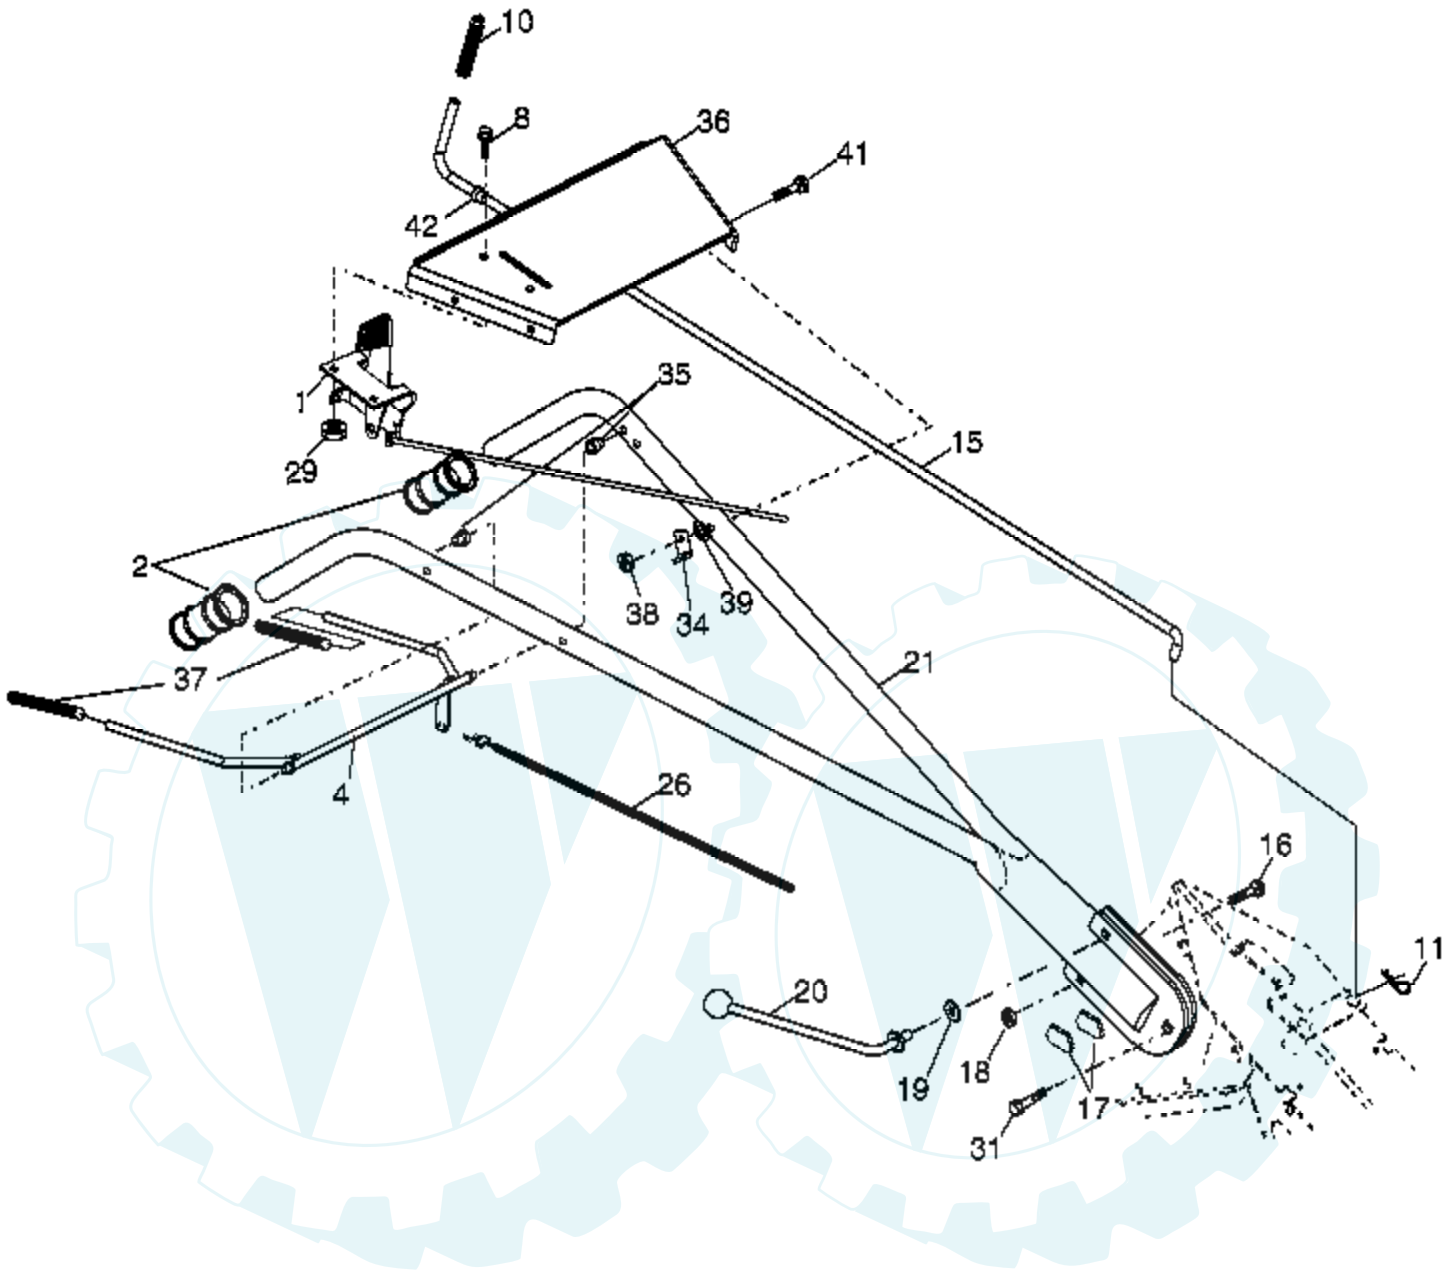

Ref #	Part Number	Qty	Description
1	139072		Decal, Logo
2	139073		Decal, Logo
3	139074		Decal, Logo
4	110678X		Decal, Instruction, Tilling
5	110614X		Decal, Hand Placement
6	102180X		Decal, Shift Indicator
7	156199		Decal, Pnl Cntrl Reverse
8	171077		Decal, OHV.N-I/C
9	120076X		Decal, Warning, Rotating Tines
10	157607		Decal, Throttle
11	171078		Decal, Rewind Intek
12	162384		Decal, Warning Till
13	175643		Decal, B&S Tiller
	188795		Manual, Owner's (English)
	188796		Manual, Owner's (French)

Ref #	Part Number	Qty	Description
1	180634		Control, Throttle
2	150744		Grip, Handle
4	159227		Bar, Control
8	71191008		Screw, Pan Hd. #10-24
10	8389J		Grip, Handle
11	4497H		Clip, Hairpin
15	108281X		Rod, Shift
16	72110608		Bolt, Carriage 3/8-16 x 1 Gr. 5
17	109229X		Lock, Handle
18	73680600		Nut Crownlock 3/8-16 Unc
19	19131611		Washer 13/32 x 1 x 11 Ga.
20	109228X		Lever, Lock, Handle
21	150217		Handle
26	159232		Cable, Clutch
29	73731000		Nut, Keps #10-24 Unc
31	150696		Bolt, Pivot
34	145821		Bracket, Clutch Cable
35	146480		Grommet, Handle
36	180456X505		Bracket, Handle
37	102604X		Grip, Bar Control
38	73800500		Locknut 5/16-18
39	10040500		Washer, Lock 5/16
41	72110514		Bolt, Carriage 5/16-18 x 1-3/4
42	121248X		Bushing, Snap

Ref #	Part Number	Qty	Description
1	4459J		Tine, Outer, L.H.
2	132673		Clevis Pin
3	6554J		Tine, Inner, L.H.
4	3146R		Retainer, Spring
5	132727		Assembly, Hub and Plate, L.H.
6	73610600		Nut, Hex 3/8-24
7	10040600		Washer, Lock 3/8
8	74610616		Bolt, Hex 3/8-24 x 1
9	4460J		Tine, Outer, R.H.
10	132728		Assembly, Hub and Plate, R.H.
11	6555J		Tine, Inner, R.H.