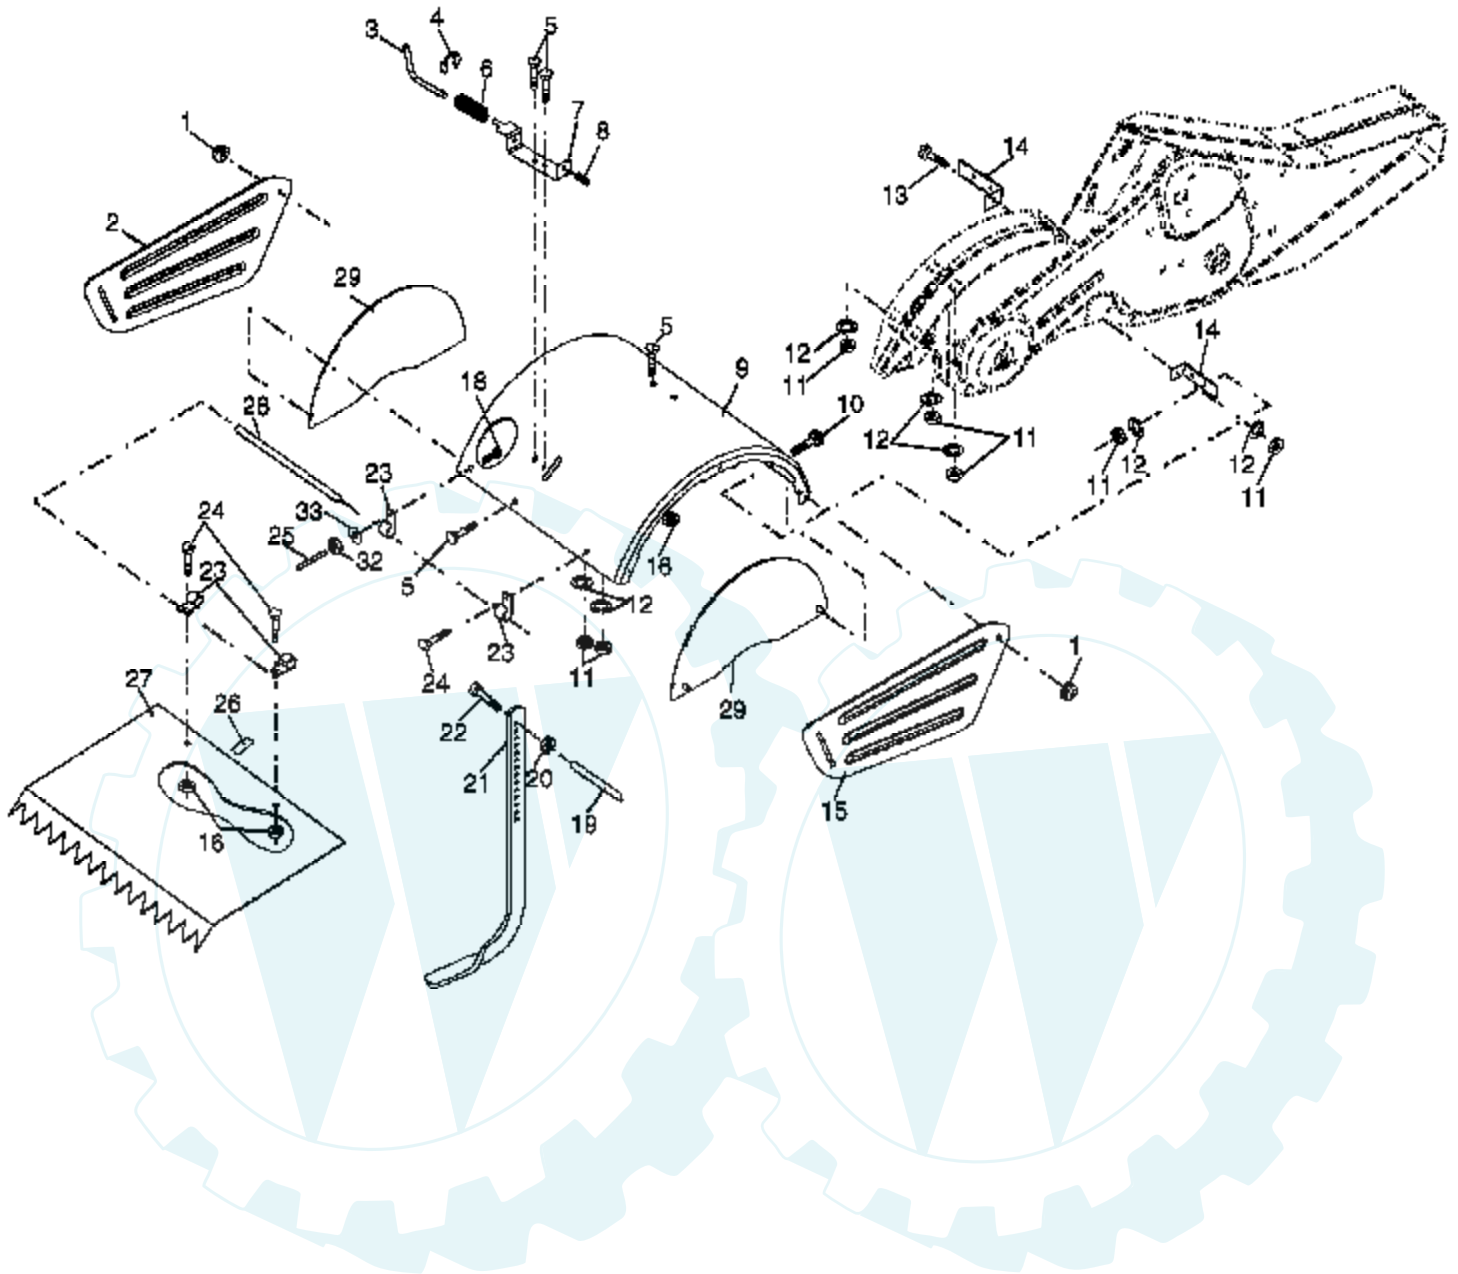

Ref #	Part Number	Qty	Description
2	73970500		Nut, Lock Hex Flange
5	102332X		Bracket, Reinforcement
7	102173X		Counter Weight, R.H.
8	10040600		Washer, Lock 3/8
9	73220600		Nut, Hex 3/8-16
10	74760524		Bolt, Hex 5/16-18 x 1-1/2
11	4497H		Clip, Hairpin
12	126875X		Rivet, Drilled
13	102190X		Tire
	183122X624		Rim
	795R		Tire Valve
15			Engine, Briggs Model 120402 (Order parts from engine manufacturer)
16	7192J		Tie Cable

Ref #	Part Number	Qty	Description
1	4459J		Tine, Outer, L.H.
2	132673		Clevis Pin
3	6554J		Tine, Inner, L.H.
4	3146R		Retainer, Spring
5	132727		Assembly, Hub and Plate, L.H.
6	73610600		Nut, Hex 3/8-24
7	10040600		Washer, Lock 3/8
8	74610616		Bolt, Hex 3/8-24 x 1
9	4460J		Tine, Outer, R.H.
10	132728		Assembly, Hub and Plate, R.H.
11	6555J		Tine, Inner, R.H.

Ref #	Part Number	Qty	Description
1	73900500		Nut, Flange 5/16-18
2	161415		Shield, Side, Outer L. H.
3	8393J		Pin, Stake, Depth
4	12000035		Ring, Klip
5	180847		Bolt, Carriage 5/16-18 x 3/4
6	8394J		Spring
7	8392J		Bracket, Latch
8	109230X		Spring, Depth Stake
9	102326X505		Shield, Tine
10	72140508		Bolt, Carriage 5/16-18 x 1
11	73220500		Nut, Hex 5/16-18
12	10040500		Washer, Lock 5/16
13	72110510		Bolt, Carriage 5/16-18 x 1-1/4
14	124343X		Bracket, Shield Tine
15	161414		Shield, Side, Outer R.H.
16	73900400		Nut, Hex Flange 1/4-20 UNC
18	72040410		Bolt, Carriage 1/4-20 x 1-1/4 Gr. 5
19	102701X		Grip
20	73220600		Nut, Hex 3/8-16
21	102156X		Stake, Depth
22	74930632		Bolt, Hex 3/8-16 x 2
23	4440J		Hinge
24	72140404		Bolt, Carriage 1/4-20 x 1/2 Gr. 5
25	6712J		Cap, Vinyl
26	109227X		Pad, Idler
27	102695X505		Shield, Leveling
28	120588X		Pin, Hinge
29	104085X505		Shield, Side
32	73220400		Nut Fin Hex 1/4-20 UNC
33	10040400		Washer Lock Hvy Helical 1/4