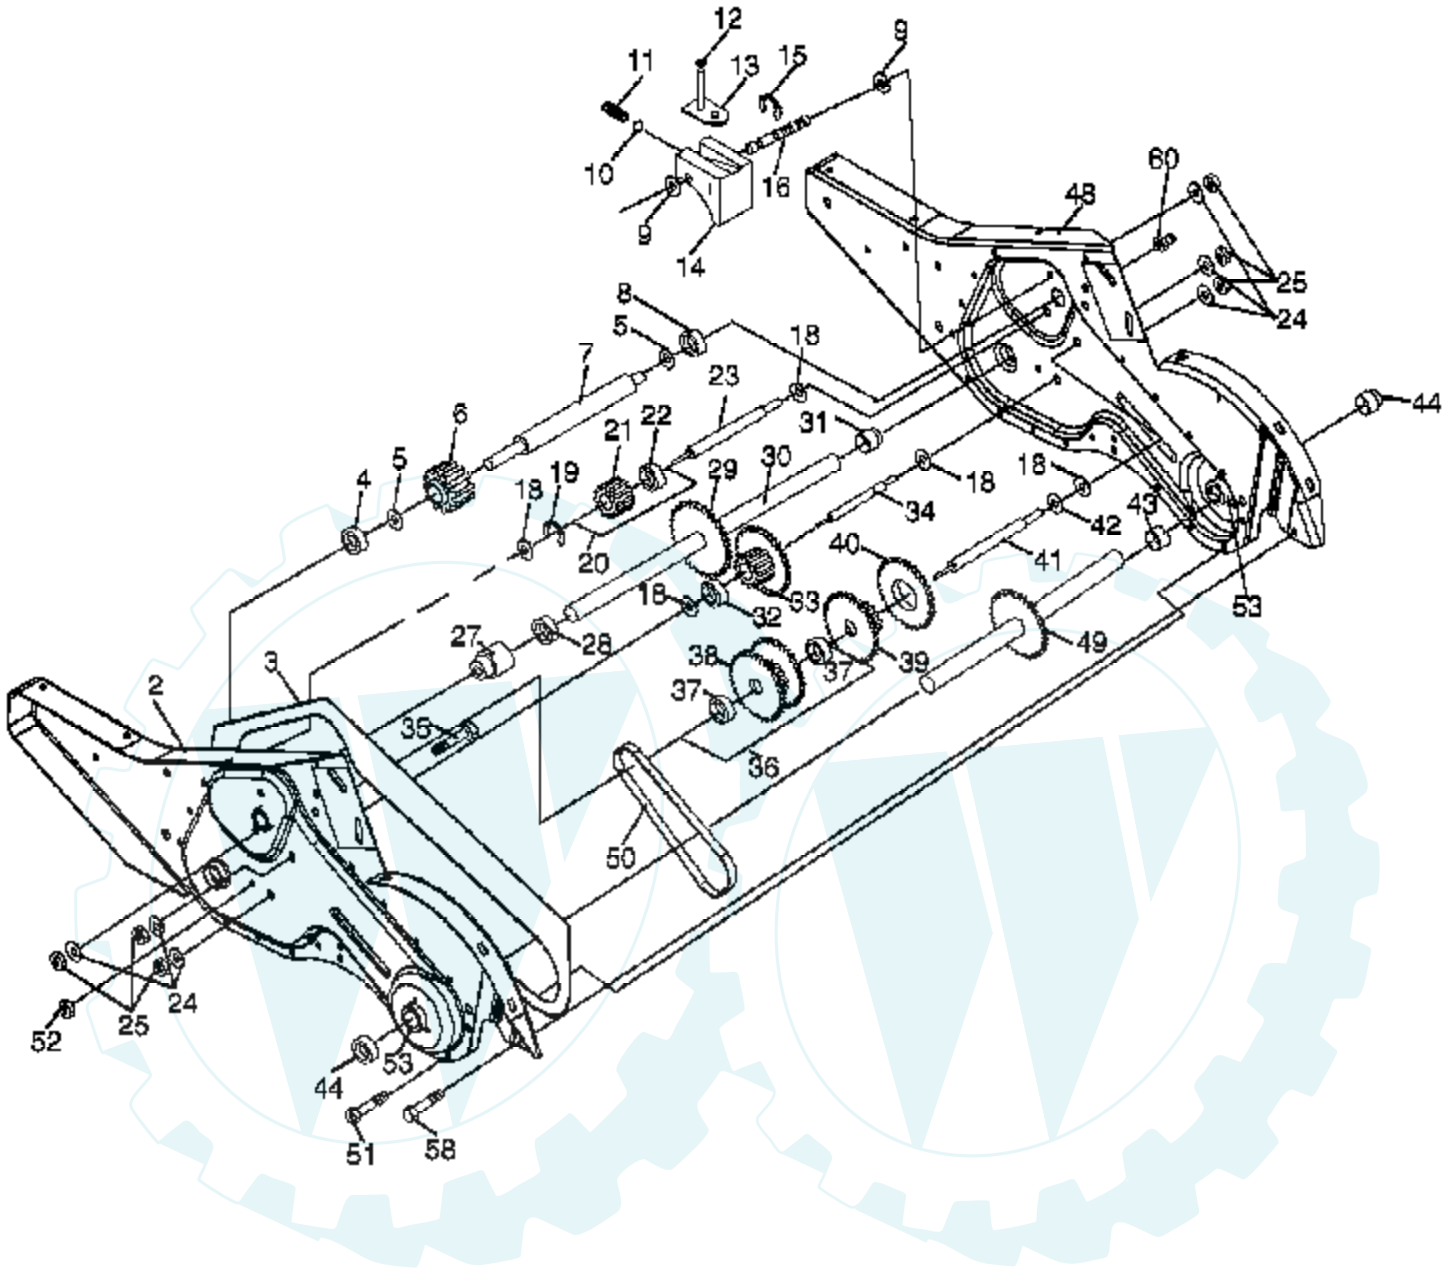

Ref #	Part Number	Qty	Description
2	73970500		Nut, Lock Hex Flange
5	102332X		Bracket, Reinforcement
7	102173X		Counter Weight, R.H.
8	10040600		Washer, Lock 3/8
9	73220600		Nut, Hex 3/8-16
10	74760524		Bolt, Hex 5/16-18 x 1-1/2
11	4497H		Clip, Hairpin
12	126875X		Rivet, Drilled
13	102190X		Tire
	183122X624		Rim
	795R		Tire Valve
15			Engine, Briggs Model 120402 (Order parts from engine manufacturer)
16	7192J		Tie Cable

Ref #	Part Number	Qty	Description
1	4459J		Tine, Outer, L.H.
2	132673		Clevis Pin
3	6554J		Tine, Inner, L.H.
4	3146R		Retainer, Spring
5	132727		Assembly, Hub and Plate, L.H.
6	73610600		Nut, Hex 3/8-24
7	10040600		Washer, Lock 3/8
8	74610616		Bolt, Hex 3/8-24 x 1
9	4460J		Tine, Outer, R.H.
10	132728		Assembly, Hub and Plate, R.H.
11	6555J		Tine, Inner, R.H.

Ref #	Part Number	Qty	Description
1	73900500		Nut, Flange 5/16-18
2	161415		Shield, Side, Outer L. H.
3	8393J		Pin, Stake, Depth
4	12000035		Ring, Klip
5	180847		Bolt, Carriage 5/16-18 x 3/4
6	8394J		Spring
7	8392J		Bracket, Latch
8	109230X		Spring, Depth Stake
9	102326X505		Shield, Tine
10	72140508		Bolt, Carriage 5/16-18 x 1
11	73220500		Nut, Hex 5/16-18
12	10040500		Washer, Lock 5/16
13	72110510		Bolt, Carriage 5/16-18 x 1-1/4
14	124343X		Bracket, Shield Tine
15	161414		Shield, Side, Outer R.H.
16	73900400		Nut, Hex Flange 1/4-20 UNC
18	72040410		Bolt, Carriage 1/4-20 x 1-1/4 Gr. 5
19	102701X		Grip
20	73220600		Nut, Hex 3/8-16
21	102156X		Stake, Depth
22	74930632		Bolt, Hex 3/8-16 x 2
23	4440J		Hinge
24	72140404		Bolt, Carriage 1/4-20 x 1/2 Gr. 5
25	6712J		Cap, Vinyl
26	109227X		Pad, Idler
27	102695X505		Shield, Leveling
28	120588X		Pin, Hinge
29	104085X505		Shield, Side
32	73220400		Nut Fin Hex 1/4-20 UNC
33	10040400		Washer Lock Hvy Helical 1/4