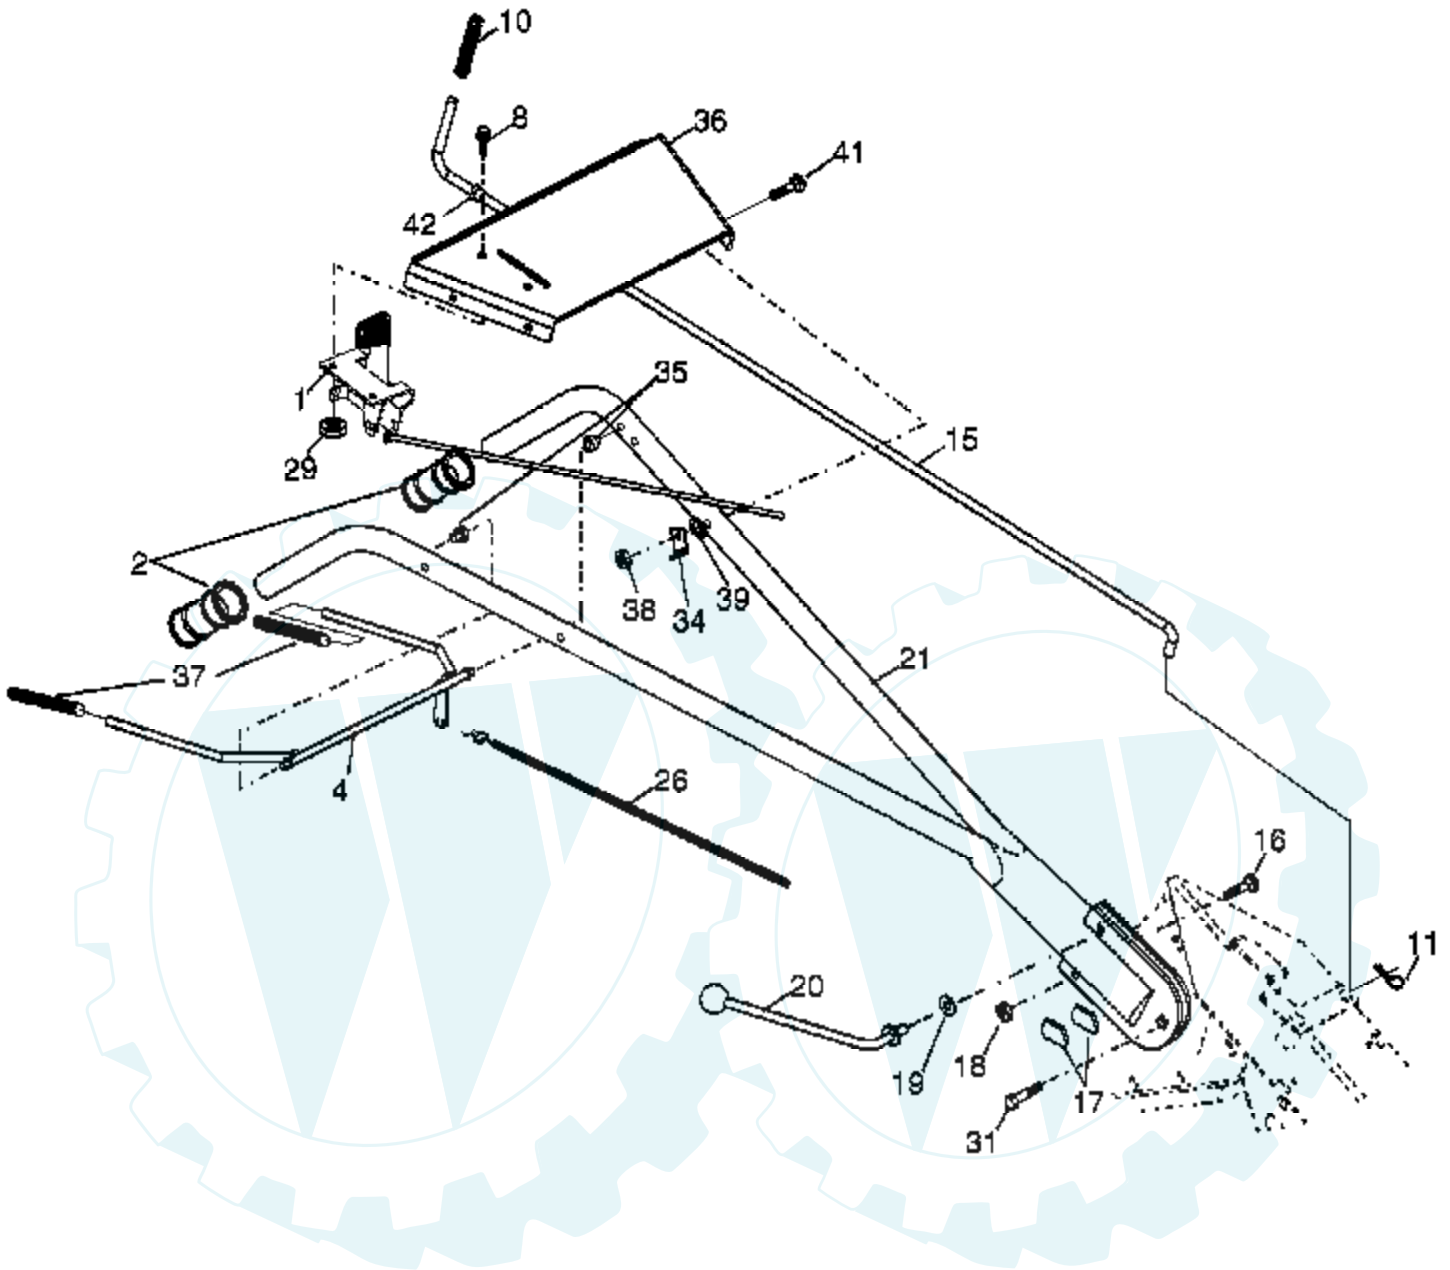

Ref #	Part Number	Qty	Description
1	139072		Decal, Logo
2	139073		Decal, Logo
3	139074		Decal, Logo
4	110678X		Decal, Instruction, Tilling
5	110614X		Decal, Hand Placement
6	102180X		Decal, Shift Indicator
7	156199		Decal, Pnl Cntrl Reverse
8	171077		Decal, OHV.N-I/C
9	120076X		Decal, Warning, Rotating Tines
10	157607		Decal, Throttle
11	171078		Decal, Rewind Intek
12	162384		Decal, Warning Till
13	175643		Decal, B&S Tiller
	188299		Manual, Owner's (English)
	188300		Manual, Owner's (French)

Ref #	Part Number	Qty	Description
1	180634		Control, Throttle
2	150744		Grip, Handle
4	159227		Bar, Control
8	71191008		Screw, Pan Hd. #10-24
10	8389J		Grip, Handle
11	4497H		Clip, Hairpin
15	108281X		Rod, Shift
16	72110608		Bolt, Carriage 3/8-16 x 1 Gr. 5
17	109229X		Lock, Handle
18	73680600		Nut Crownlock 3/8-16 Unc
19	19131611		Washer 13/32 x 1 x 11 Ga.
20	109228X		Lever, Lock, Handle
21	150217		Handle
26	159232		Cable, Clutch
29	73731000		Nut, Keps #10-24 Unc
31	150696		Bolt, Pivot
34	145821		Bracket, Clutch Cable
35	146480		Grommet, Handle
36	180456X505		Bracket, Handle
37	102604X		Grip, Bar Control
38	73800500		Locknut 5/16-18
39	10040500		Washer, Lock 5/16
41	72110514		Bolt, Carriage 5/16-18 x 1-3/4
42	121248X		Bushing, Snap

Ref #	Part Number	Qty	Description
1	4459J		Tine, Outer, L.H.
2	132673		Clevis Pin
3	6554J		Tine, Inner, L.H.
4	3146R		Retainer, Spring
5	132727		Assembly, Hub and Plate, L.H.
6	73610600		Nut, Hex 3/8-24
7	10040600		Washer, Lock 3/8
8	74610616		Bolt, Hex 3/8-24 x 1
9	4460J		Tine, Outer, R.H.
10	132728		Assembly, Hub and Plate, R.H.
11	6555J		Tine, Inner, R.H.