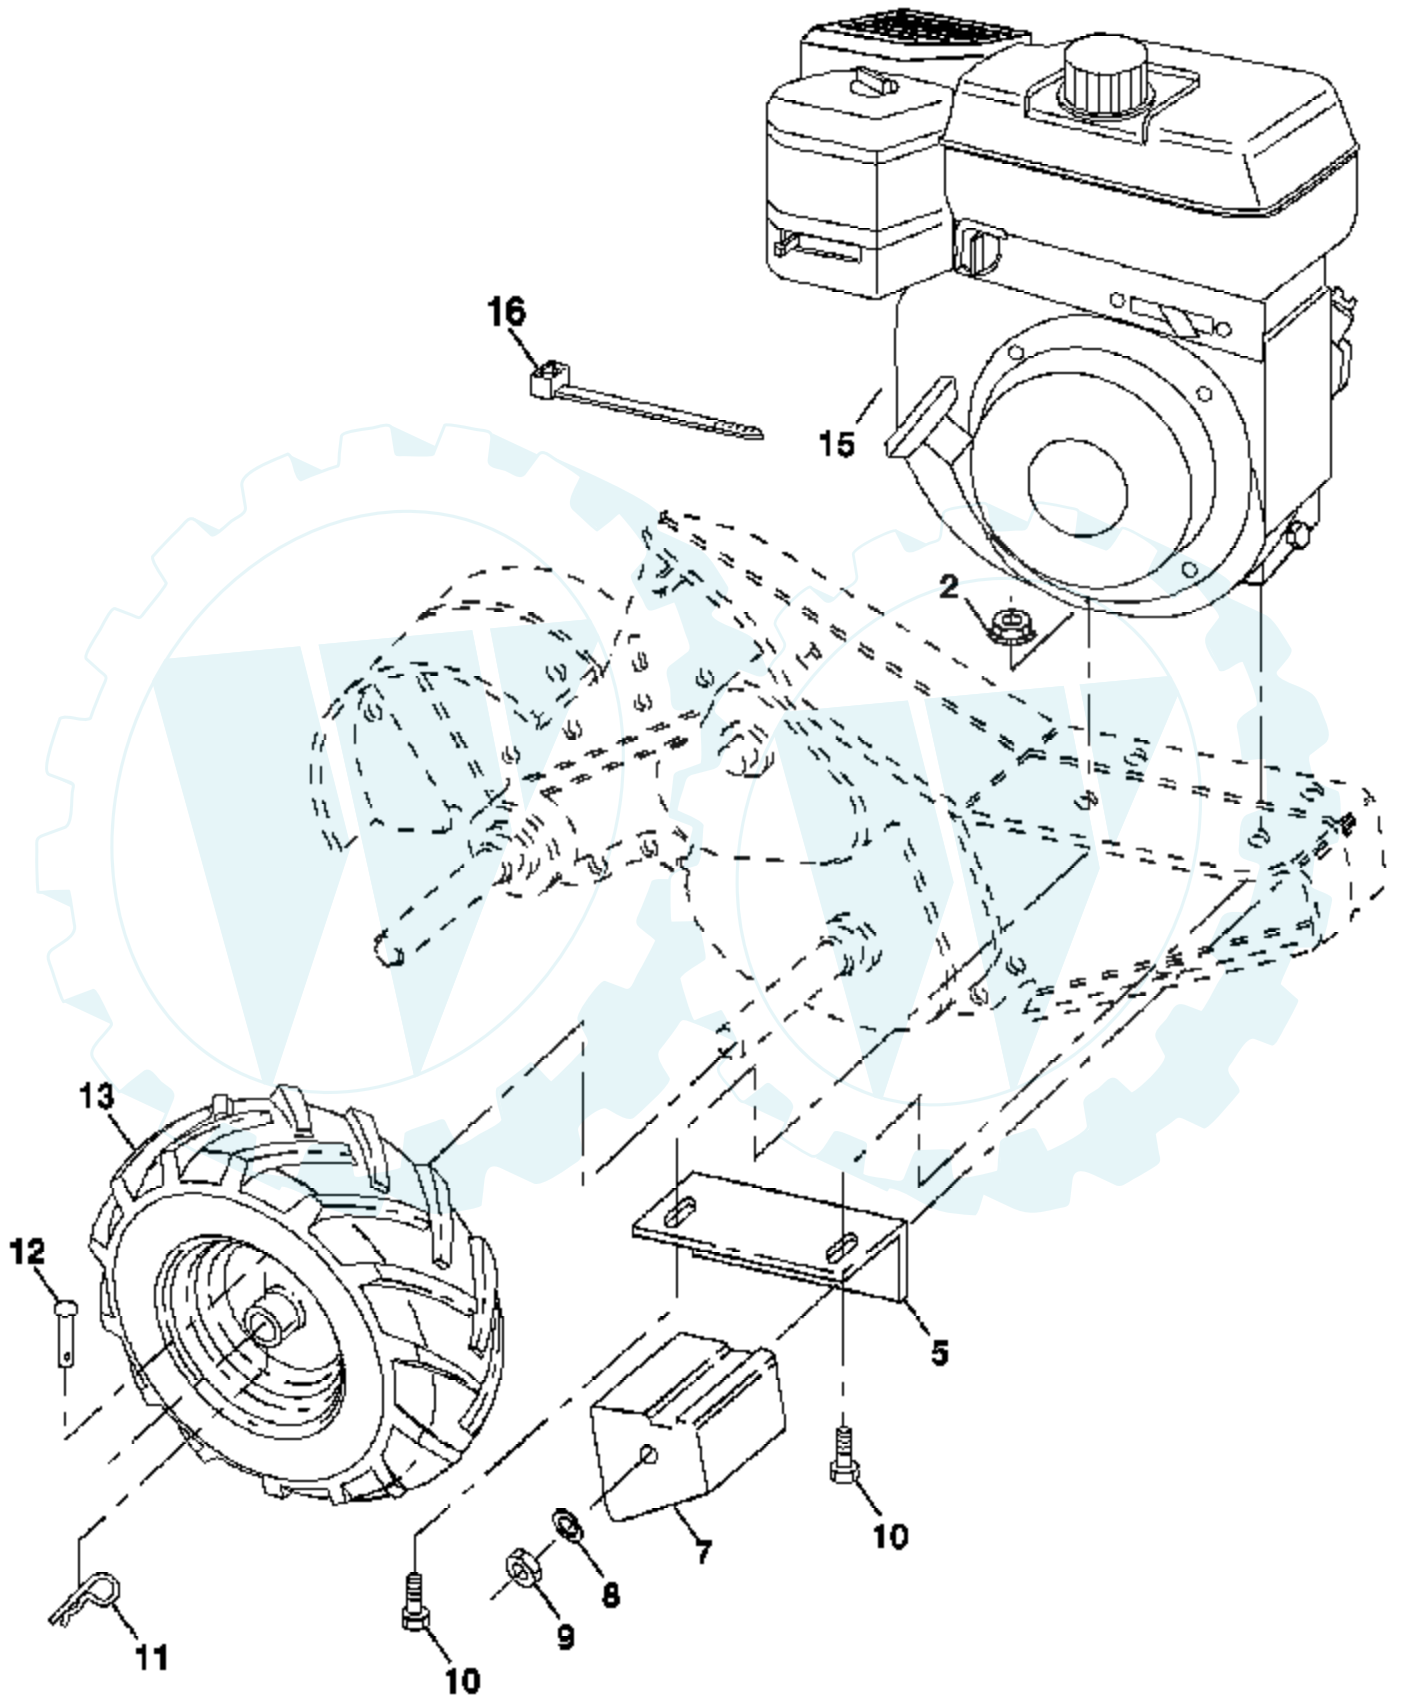

Ref #	Part Number	Qty	Description
2	73970500		Nut, Lock Hex Flange
5	102332X		Bracket, Reinforcement
7	102173X		Counter Weight, R.H.
8	10040600		Washer, Lock 3/8
9	73220600		Nut, Hex 3/8-16
10	74760524		Bolt, Hex 5/16-18 x 1-1/2
11	4497H		Clip, Hairpin
12	126875X		Rivet, Drilled
13	102190X		Tire
	183122X624		Rim
	795R		Tire Valve
15			Engine, Briggs Model 120402 (Order parts from engine manufacturer)
16	7192J		Tie Cable