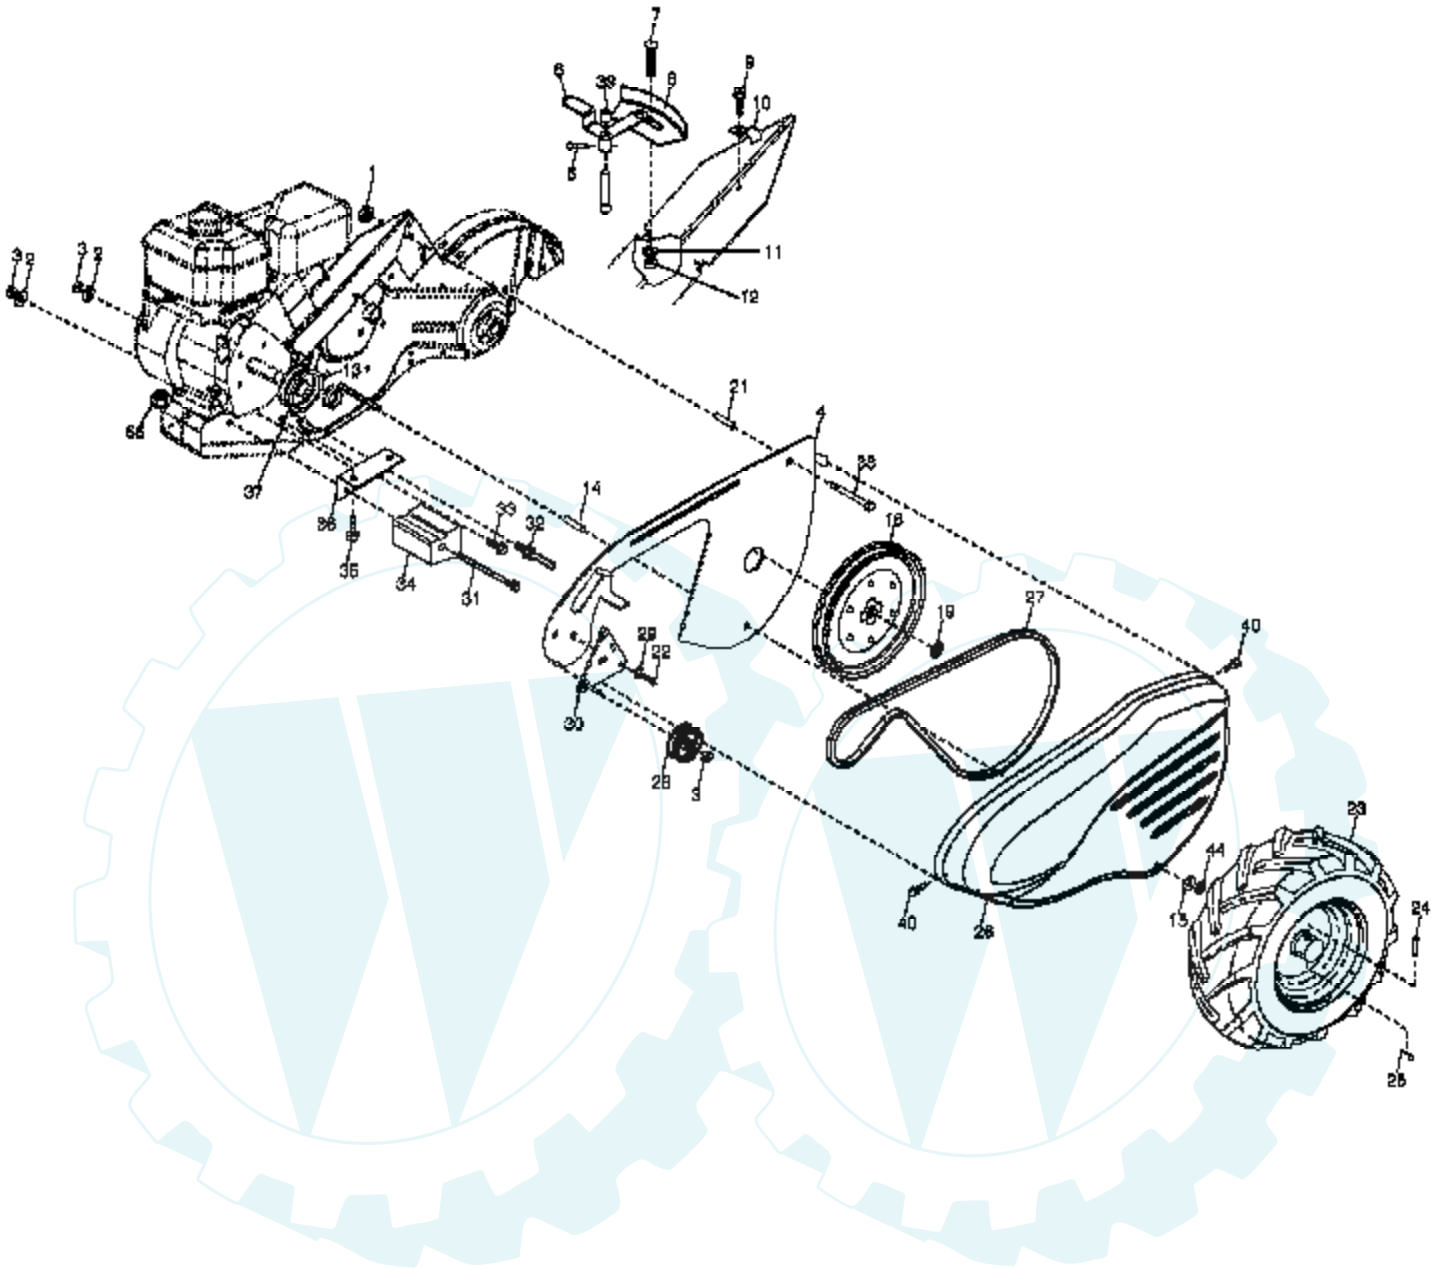

Ref #	Part Number	Qty	Description
1	139072		Decal, Logo
2	139073		Decal, Logo
3	139074		Decal, Logo
4	110678X		Decal, Instruction, Tilling
5	110614X		Decal, Hand Placement
6	102180X		Decal, Shift Indicator
7	156199		Decal, Pnl Cntrl Reverse
8	171077		Decal, OHV.N-I/C
9	120076X		Decal, Warning, Rotating Tines
10	157607		Decal, Throttle
11	171078		Decal, Rewind Intek
12	162384		Decal, Warning Till
13	175643		Decal, B&S Tiller
	188299		Manual, Owner's (English)
	188300		Manual, Owner's (French)

Ref #	Part Number	Qty	Description
1	180634		Control, Throttle
2	150744		Grip, Handle
4	159227		Bar, Control
8	71191008		Screw, Pan Hd. #10-24
10	8389J		Grip, Handle
11	4497H		Clip, Hairpin
15	108281X		Rod, Shift
16	72110608		Bolt, Carriage 3/8-16 x 1 Gr. 5
17	109229X		Lock, Handle
18	73680600		Nut Crownlock 3/8-16 Unc
19	19131611		Washer 13/32 x 1 x 11 Ga.
20	109228X		Lever, Lock, Handle
21	150217		Handle
26	159232		Cable, Clutch
29	73731000		Nut, Keps #10-24 Unc
31	150696		Bolt, Pivot
34	145821		Bracket, Clutch Cable
35	146480		Grommet, Handle
36	180456X505		Bracket, Handle
37	102604X		Grip, Bar Control
38	73800500		Locknut 5/16-18
39	10040500		Washer, Lock 5/16
41	72110514		Bolt, Carriage 5/16-18 x 1-3/4
42	121248X		Bushing, Snap