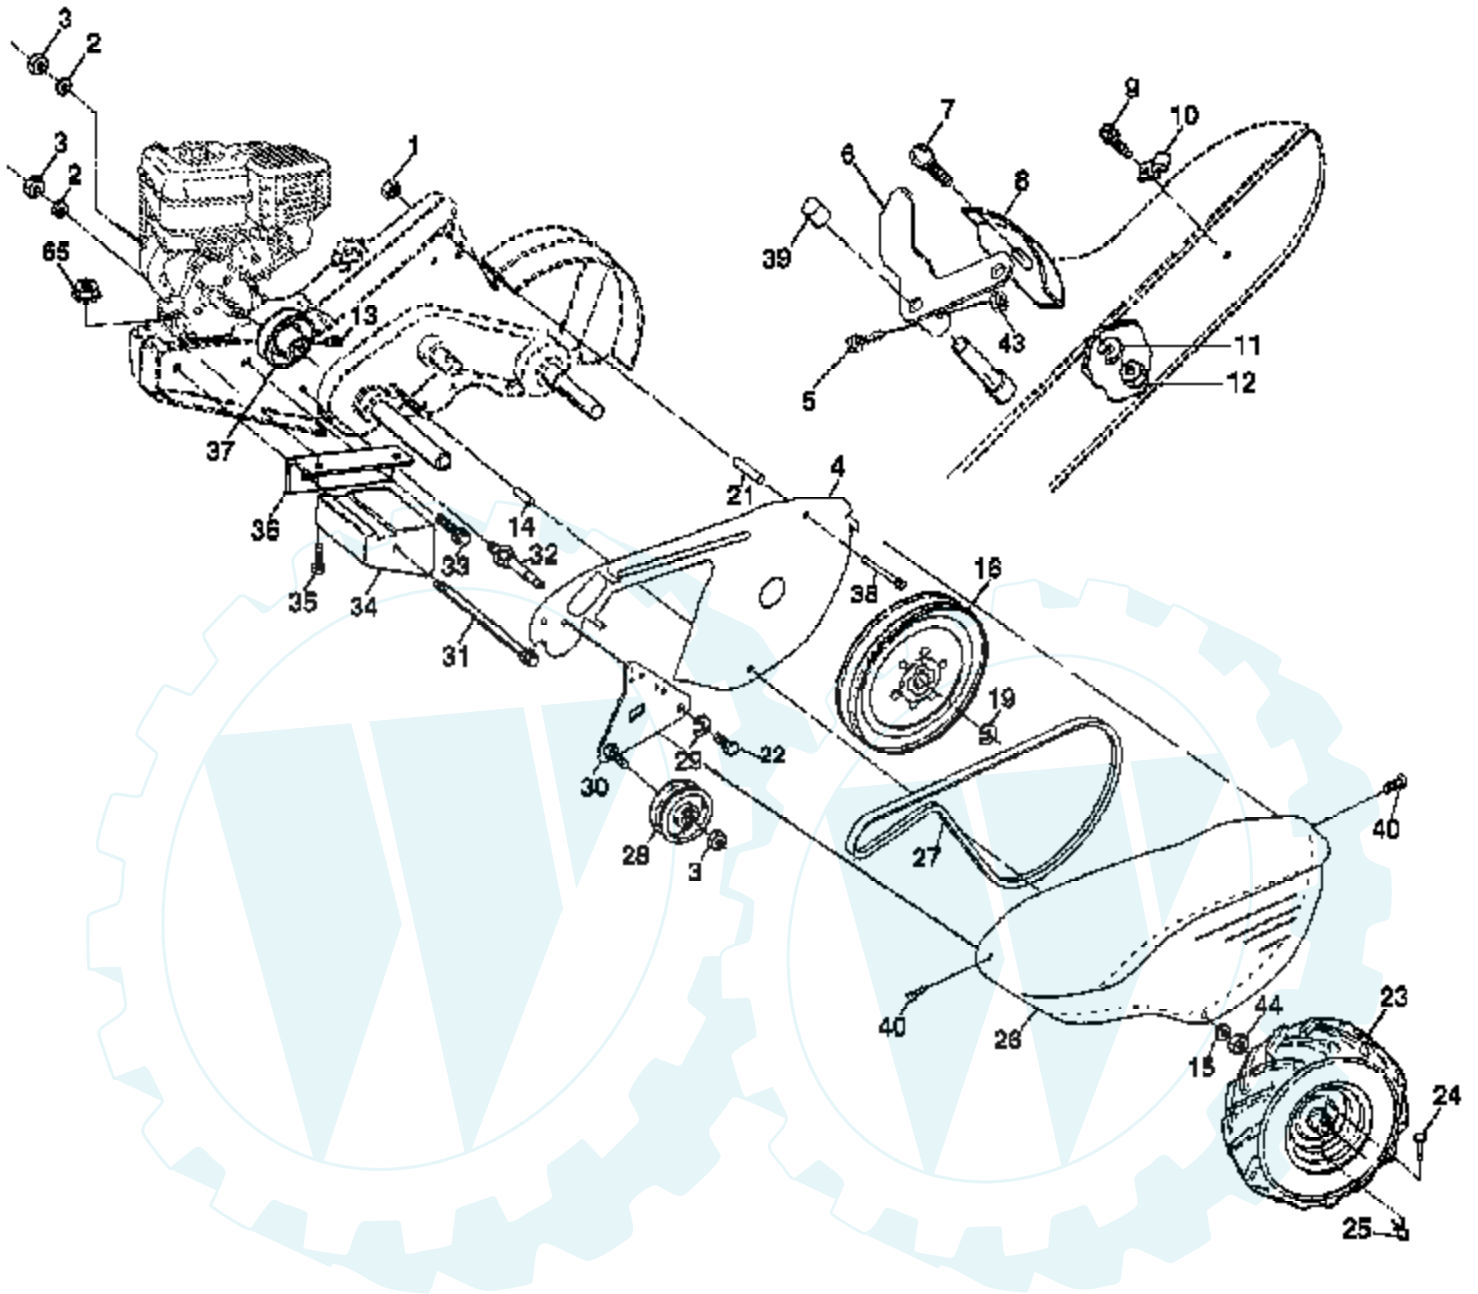

Ref #	Part Number	Qty	Description
1	180634		Control, Throttle
2	150744		Grip, Handle
4	159227		Bar, Control
8	71191008		Screw, Pan Hd. #10-24
10	8389J		Grip, Handle
11	4497H		Clip, Hairpin
15	108281X		Rod, Shift
16	72110608		Bolt, Carriage 3/8-16 x 1 Gr. 5
17	109229X		Lock, Handle
18	73680600		Nut Crownlock 3/8-16 UNC
19	19131611		Washer 13/32 x 1 x 11 Ga.
20	109228X		Lever, Lock, Handle
21	150217		Handle
26	159232		Cable, Clutch
29	73731000		Nut, Keps #10-24 UNC
31	150696		Bolt, Pivot
34	145821		Bracket, Clutch Cable
35	146480		Grommet, Handle
36	180456X505		Bracket, Handle
37	102604X		Grip, Bar Control
38	73800500		Locknut 5/16-18
39	10040500		Washer, Lock 5/16
41	72110514		Bolt, Carriage 5/16-18 x 1-3/4
42	121248X		Bushing, Snap

Ref #	Part Number	Qty	Description
1	4459J		Tine, Outer, L.H.
2	132673		Clevis Pin
3	6554J		Tine, Inner, L.H.
4	3146R		Retainer, Spring
5	132727		Assembly, Hub and Plate, L.H.
6	73610600		Nut, Hex 3/8-24
7	10040600		Washer, Lock 3/8
8	74610616		Bolt, Hex 3/8-24 x 1
9	4460J		Tine, Outer, R.H.
10	132728		Assembly, Hub and Plate, R.H.
11	6555J		Tine, Inner, R.H.