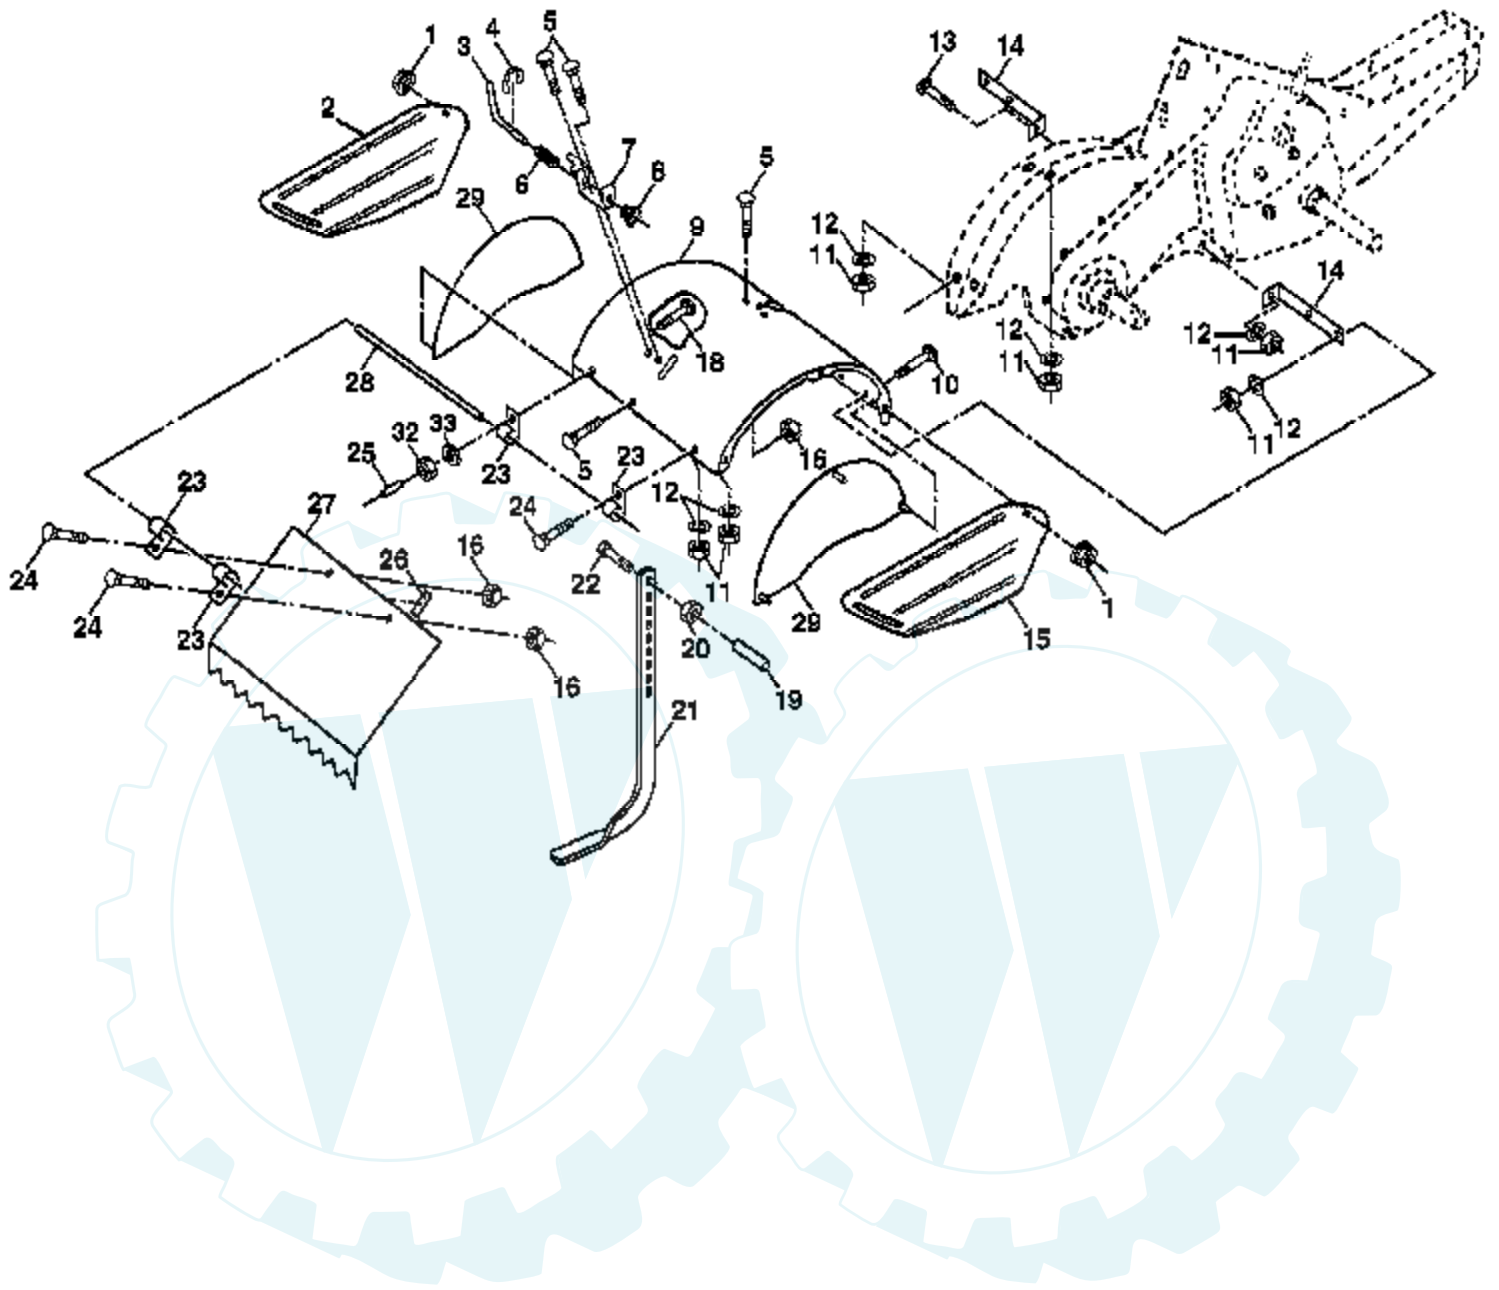

Ref #	Part Number	Qty	Description
1	73510500		Nut, Keps 5/16-18
2	10040600		Washer, Lock 3/8
3	73220600		Nut, Hex 3/8-16
4	170127		Shield, Inner Belt Guard
5	154734		Screw, Shift Lever
6	110111X		Lever, Shift
7	72110404		Bolt, Carriage 1/4-20 x 1/2 Gr. 5
8	8700J		Plate, Shift Indicator
9	86777		Screw, Hex, Washer Head, Slotted #10-24 x 1/2
10	9484R		Clip
11	10040400		Washer, Lock 1/4
12	73220400		Nut, Hex 1/4-20
13	23230506		Screw, Set, Hex 5/16-18 x 3/8
14	156117		Spacer, Split 0.327 x 0.42 x 1.220
15	19111116		Washer 11/32 x 11/16 x 16 Ga.
16	145102		Sheave, Transmission
19	12000028		Ring, Retainer
21	110652X		Spacer, Split 0.327 x 0.42 x 2.09
22	74770508		Bolt, Fin Hex 5/16-24 x 1/2
23	102190X		Tire
	150750		Rim
	795R		Tire Valve
24	126875X		Rivet, Drilled
25	4497H		Clip, Hairpin
26	165501X505		Guard, Belt
27	132801		Belt, V
28	104679X		Pulley, Idler
29	12000032		Ring, Klip
30	159229		Bracket, Idler
31	102384X		Bolt, Hex 5/16-16 x 12
32	102141X		Shaft, Idler Arm
33	74760616		Bolt, Hex 3/8-16 x 1
34	102383X		Counterweight, L. H.
35	74760524		Bolt, Hex 5/16-18 x 1-1/2
36	102331X		Bracket, Reinforcement, L. H.
37	130812		Sheave, Engine
38	74760544		Bolt, Fin Hex 5/16-18 x 2-3/4
39	140062		Cap, Plunger
40	170488		Screw Hex Wsh Slit #10-24 x .50
43	69180		Nut, Lock #10-24
44	73800500		Nut, Lock 5/16-18
65	73970500		Nut, Lock Hex Flange

Ref #	Part Number	Qty	Description
1	4459J		Tine, Outer, L.H.
2	132673		Clevis Pin
3	6554J		Tine, Inner, L.H.
4	3146R		Retainer, Spring
5	132727		Assembly, Hub and Plate, L.H.
6	73610600		Nut, Hex 3/8-24
7	10040600		Washer, Lock 3/8
8	74610616		Bolt, Hex 3/8-24 x 1
9	4460J		Tine, Outer, R.H.
10	132728		Assembly, Hub and Plate, R.H.
11	6555J		Tine, Inner, R.H.