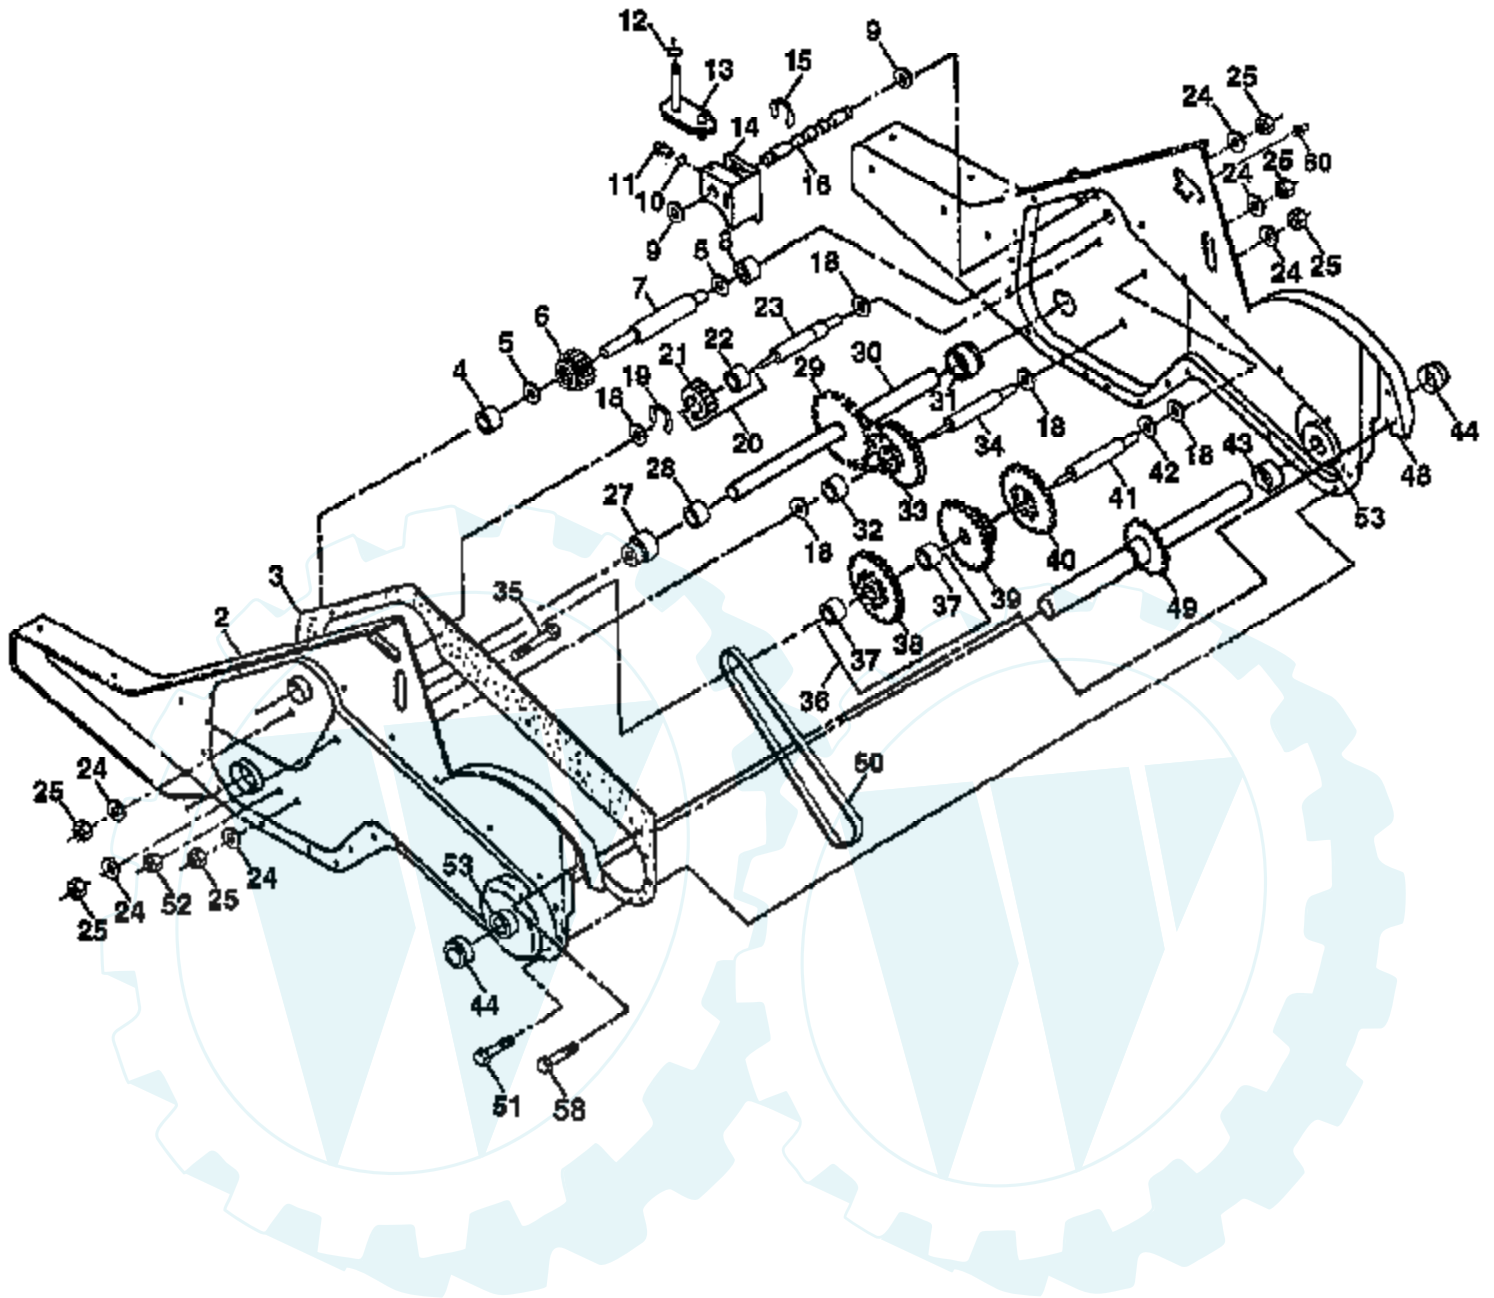

Ref #	Part Number	Qty	Description
2	73970500		Nut, Lock Hex Flange
5	102332X		Bracket, Reinforcement
7	102173X		Counter Weight, R.H.
8	10040600		Washer, Lock 3/8
9	73220600		Nut, Hex 3/8-16
10	74760524		Bolt, Hex 5/16-18 x 1-1/2
11	4497H		Clip, Hairpin
12	126875X		Rivet, Drilled
13	102190X		Tire
	150750		Rim
	795R		Tire Valve
15			Engine, Briggs Model 120402 (Order parts from engine manufacturer)

Ref #	Part Number	Qty	Description
1	4459J		Tine, Outer, L.H.
2	132673		Clevis Pin
3	6554J		Tine, Inner, L.H.
4	3146R		Retainer, Spring
5	132727		Assembly, Hub and Plate, L.H.
6	73610600		Nut, Hex 3/8-24
7	10040600		Washer, Lock 3/8
8	74610616		Bolt, Hex 3/8-24 x 1
9	4460J		Tine, Outer, R.H.
10	132728		Assembly, Hub and Plate, R.H.
11	6555J		Tine, Inner, R.H.

Ref #	Part Number	Qty	Description
1	73900500		Nut, Flange 5/16-18
2	161415		Shield, Side, Outer L. H.
3	8393J		Pin, Stake, Depth
4	12000035		Ring, Klip
5	72140506		Bolt, Carriage 5/16-18 x 3/4 Gr 5
6	8394J		Spring
7	8392J		Bracket, Latch
8	109230X		Spring, Depth Stake
9	102326X505		Shield, Tine
10	72140508		Bolt, Carriage 5/16-18 x 1
11	73220500		Nut, Hex 5/16-18
12	10040500		Washer, Lock 5/16
13	72110510		Bolt, Carriage 5/16-18 x 1-1/4
14	124343X		Bracket, Shield Tine
15	161414		Shield, Side, Outer R.H.
16	73900400		Nut, Hex Flange 1/4-20 UNC
18	72040410		Bolt, Carriage 1/4-20 x 1-1/4 Gr. 5
19	102701X		Grip
20	73220600		Nut, Hex 3/8-16
21	102156X		Stake, Depth
22	74930632		Bolt, Hex 3/8-16 x 2
23	4440J		Hinge
24	72140404		Bolt, Carriage 1/4-20 x 1/2 Gr. 5
25	6712J		Cap, Vinyl
26	109227X		Pad, Idler
27	102695X505		Shield, Leveling
28	120588X		Pin, Hinge
29	104085X505		Shield, Side
32	73220400		Nut Fin Hex 1/4-20 UNC
33	10040400		Washer Lock Hvy Helical 1/4