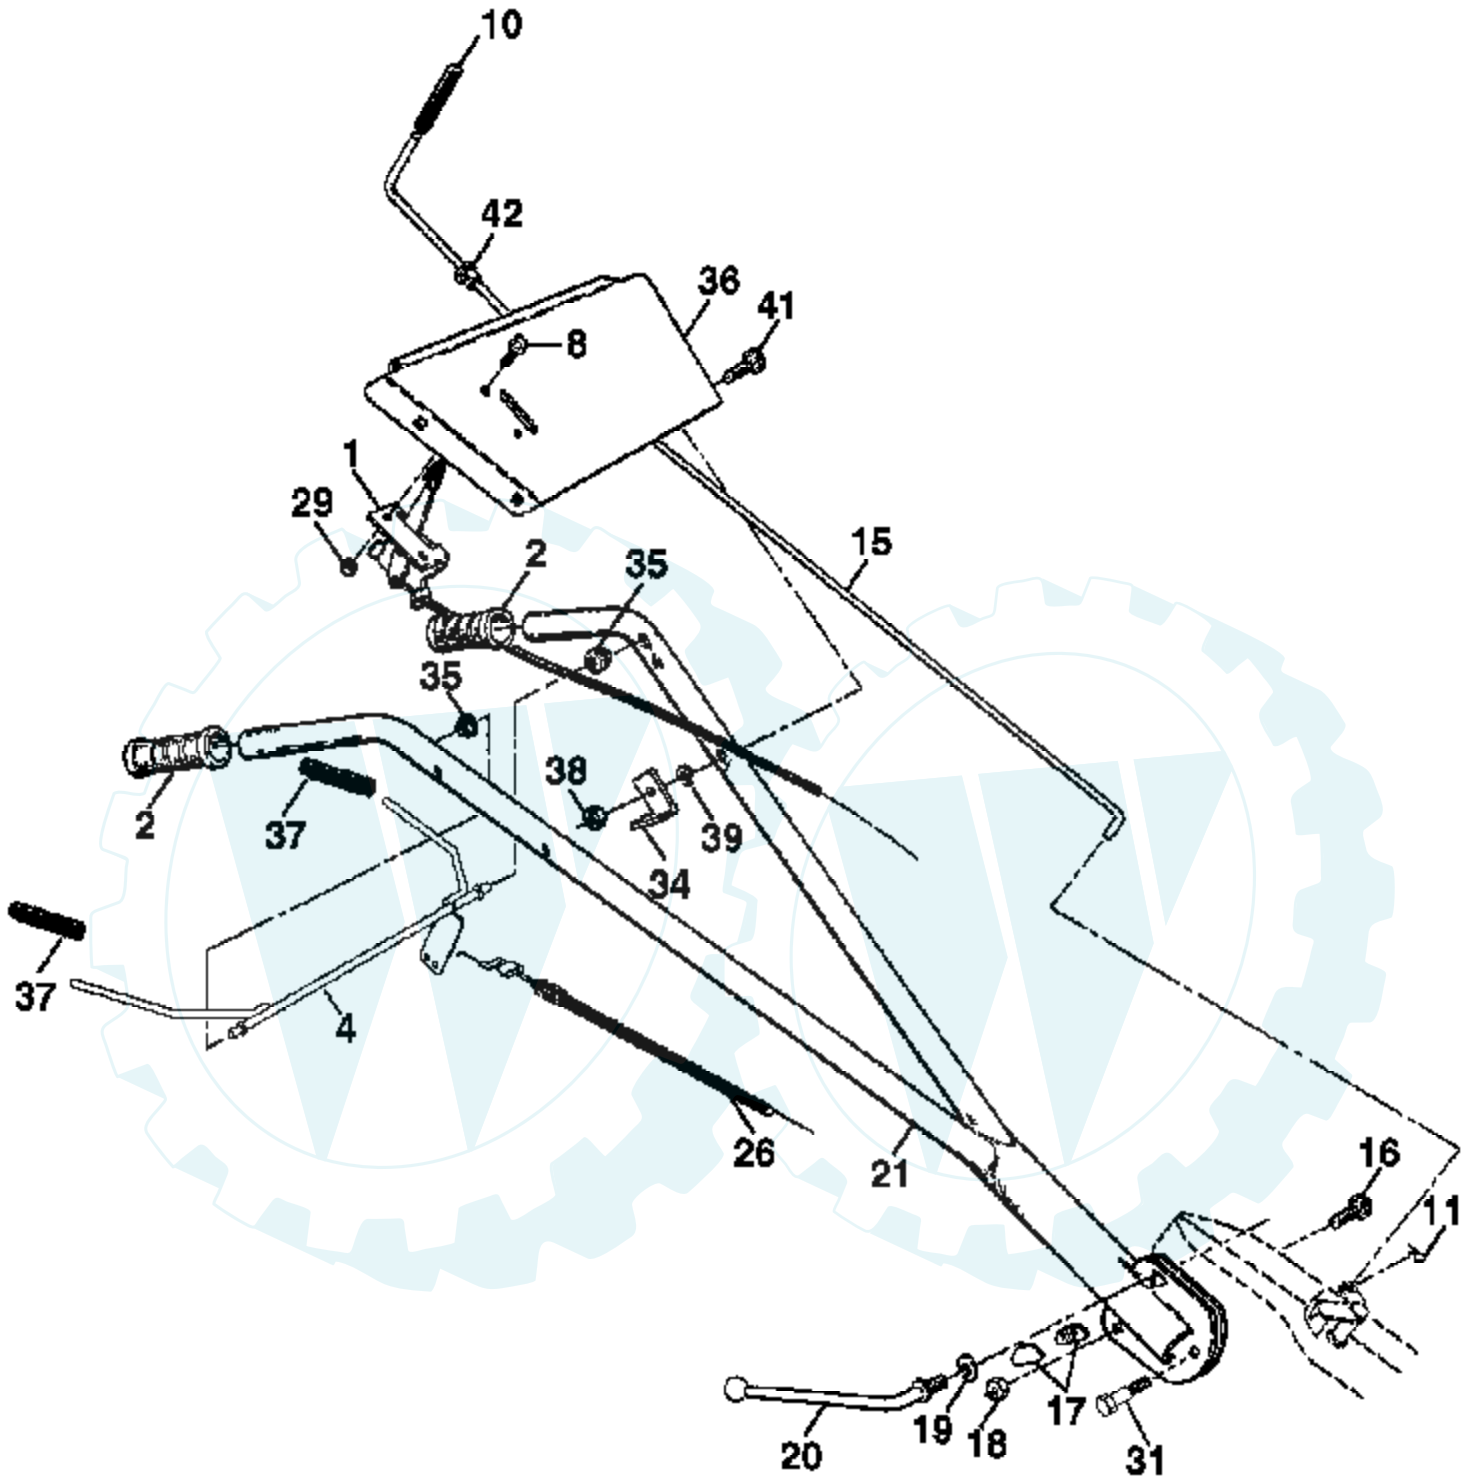

Ref #	Part Number	Qty	Description
1	139072		Decal, Logo
2	139073		Decal, Logo
3	139074		Decal, Logo
4	110678X		Decal, Instruction, Tilling
5	110614X		Decal, Hand Placement
6	102180X		Decal, Shift Indicator
7	156199		Decal, Pnl Cntrl Reverse
8	171077		Decal, OHV.N-I/C
9	120076X		Decal, Warning, Rotating Tines
10	157607		Decal, Throttle
11	171078		Decal, Rewind Intek
12	162384		Decal, Warning Till
13	175643		Decal, B&S Tiller
	181119		Manual, Owner's (English)
	181120		Manual, Owner's (French)

Ref #	Part Number	Qty	Description
1	180634		Control, Throttle
2	150744		Grip, Handle
4	159227		Bar, Control
8	71191008		Screw, Pan Hd. #10-24
10	8389J		Grip, Handle
11	4497H		Clip, Hairpin
15	108281X		Rod, Shift
16	72110608		Bolt, Carriage 3/8-16 x 1 Gr. 5
17	109229X		Lock, Handle
18	73680600		Nut Crownlock 3/8-16 UNC
19	19131611		Washer 13/32 x 1 x 11 Ga.
20	109228X		Lever, Lock, Handle
21	150217		Handle
26	159232		Cable, Clutch
29	73731000		Nut, Keps #10-24 UNC
31	150696		Bolt, Pivot
34	145821		Bracket, Clutch Cable
35	146480		Grommet, Handle
36	180456X505		Bracket, Handle
37	102604X		Grip, Bar Control
38	73800500		Locknut 5/16-18
39	10040500		Washer, Lock 5/16
41	72110514		Bolt, Carriage 5/16-18 x 1-3/4
42	121248X		Bushing, Snap

Ref #	Part Number	Qty	Description
1	4459J		Tine, Outer, L.H.
2	132673		Clevis Pin
3	6554J		Tine, Inner, L.H.
4	3146R		Retainer, Spring
5	132727		Assembly, Hub and Plate, L.H.
6	73610600		Nut, Hex 3/8-24
7	10040600		Washer, Lock 3/8
8	74610616		Bolt, Hex 3/8-24 x 1
9	4460J		Tine, Outer, R.H.
10	132728		Assembly, Hub and Plate, R.H.
11	6555J		Tine, Inner, R.H.