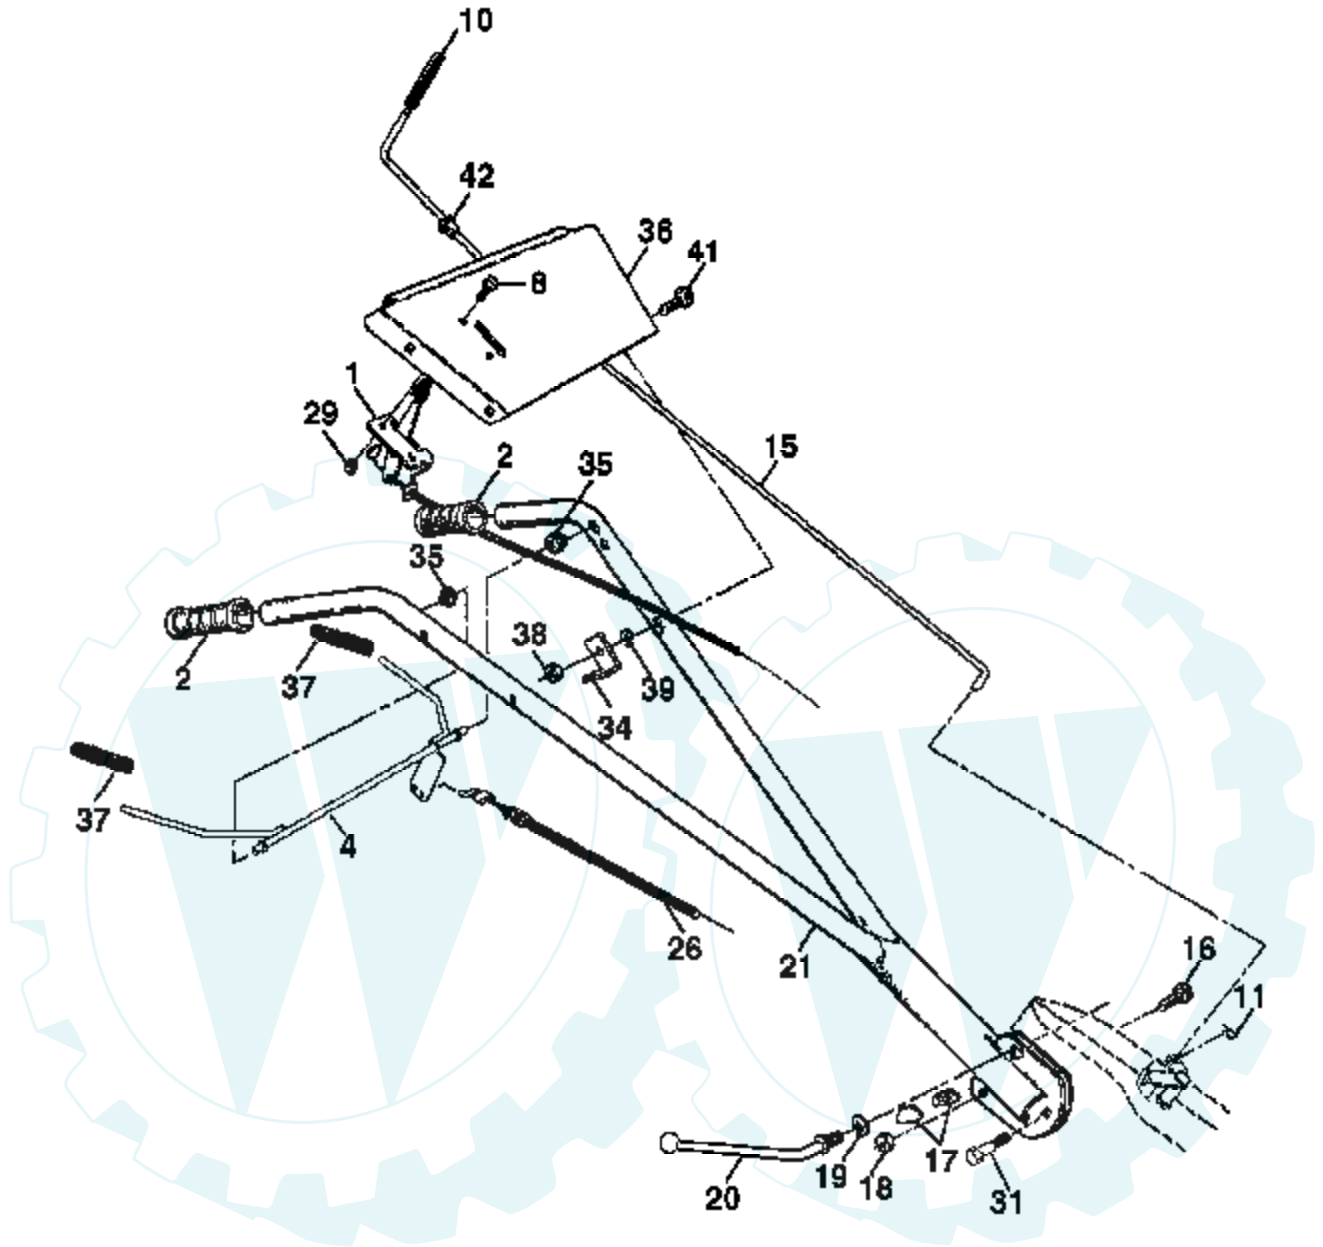

Ref #	Part Number	Qty	Description
1	175250		Control, Throttle
2	150744		Grip, Handle
4	159227		Bar, Control
8	71191008		Screw, Pan Hd. #10-24
10	8389J		Grip, Handle
11	4497H		Clip, Hairpin
15	108281X		Rod, Shift
16	72110608		Bolt, Carriage 3/8-16 x 1 Gr. 5
17	109229X		Lock, Handle
18	73680600		Nut Crownlock 3/8-16 UNC
19	19131611		Washer 13/32 x 1 x 11 Ga.
20	109228X		Lever, Lock, Handle
21	150217		Handle
26	159232		Cable, Clutch
29	73731000		Nut, Keps #10-24 UNC
31	150696		Bolt, Pivot
34	145821		Bracket, Clutch Cable
35	146480		Grommet, Handle
36	126949X505		Bracket, Handle
37	102604X		Grip, Bar Control
38	73800500		Locknut 5/16-18
39	10040500		Washer, Lock 5/16
41	72110514		Bolt, Carriage 5/16-18 x 1-3/4
42	121248X		Bushing, Snap

Ref #	Part Number	Qty	Description
1	4459J		Tine, Outer, L.H.
2	132673		Clevis Pin
3	6554J		Tine, Inner, L.H.
4	3146R		Retainer, Spring
5	132727		Assembly, Hub and Plate, L.H.
6	73610600		Nut, Hex 3/8-24
7	10040600		Washer, Lock 3/8
8	74610616		Bolt, Hex 3/8-24 x 1
9	4460J		Tine, Outer, R.H.
10	132728		Assembly, Hub and Plate, R.H.
11	6555J		Tine, Inner, R.H.