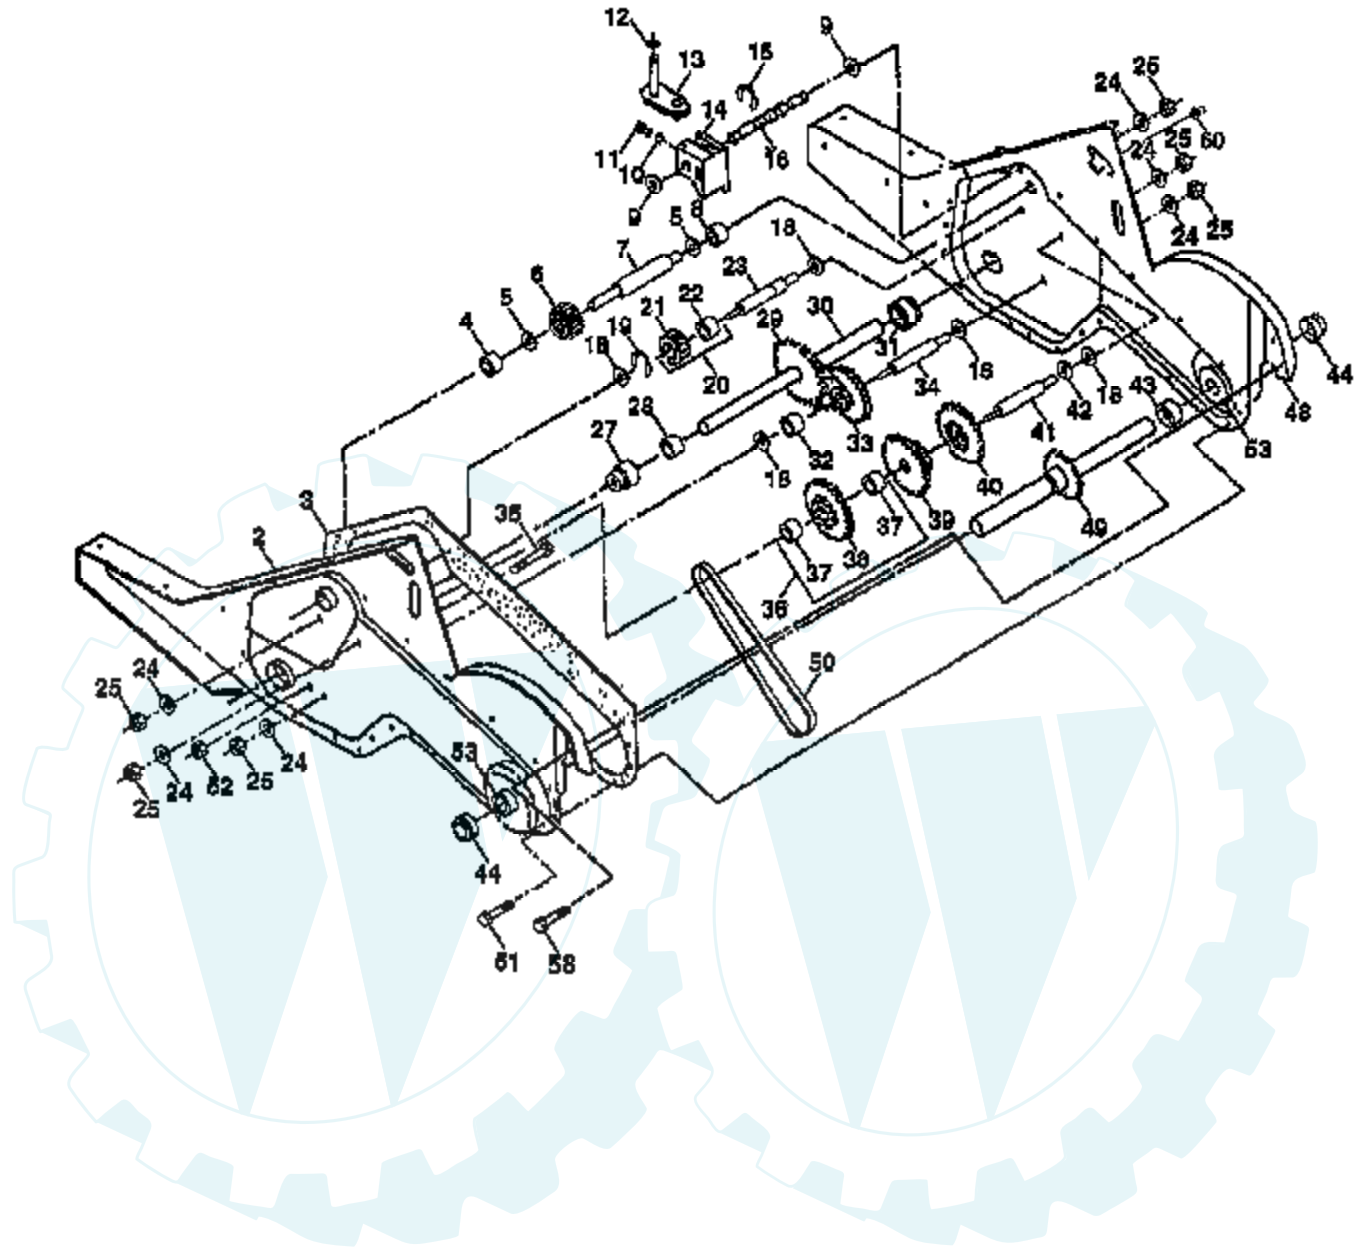

Ref #	Part Number	Qty	Description
2	73970500		Nut, Lock Hex Flange
5	102332X		Bracket, Reinforcement
7	102173X		Counter Weight, R.H.
8	10040600		Washer, Lock 3/8
9	73220600		Nut, Hex 3/8-16
10	74760524		Bolt, Hex 5/16-18 x 1-1/2
11	4497H		Clip, Hairpin
12	126875X		Rivet, Drilled
13	102190X		Tire
	150750		Rim
	795R		Tire Valve
15			Engine, Briggs Model 110402 (Order parts from engine manufacturer)

Ref #	Part Number	Qty	Description
1	4459J		Tine, Outer, L.H.
2	132673		Clevis Pin
3	6554J		Tine, Inner, L.H.
4	3146R		Retainer, Spring
5	132727		Assembly, Hub and Plate, L.H.
6	73610600		Nut, Hex 3/8-24
7	10040600		Washer, Lock 3/8
8	74610616		Bolt, Hex 3/8-24 x 1
9	4460J		Tine, Outer, R.H.
10	132728		Assembly, Hub and Plate, R.H.
11	6555J		Tine, Inner, R.H.

Ref #	Part Number	Qty	Description
1	73900500		Nut, Flange 5/16-18
2	161415		Shield, Side, Outer L. H.
3	8393J		Pin, Stake, Depth
4	12000036		Ring, Klip
5	72140506		Bolt, Carriage 5/16-18 x 3/4 Gr 5
6	8394J		Spring
7	8392J		Bracket, Latch
8	109230X		Spring, Depth Stake
9	102326X505		Shield, Tine
10	72140508		Bolt, Carriage 5/16-18 x 1
11	73220500		Nut, Hex 5/16-18
12	10040500		Washer, Lock 5/16
13	72110510		Bolt, Carriage 5/16-18 x 1-1/4
14	124343X		Bracket, Shield Tine
15	161414		Shield, Side, Outer R.H.
16	73900400		Nut, Hex Flange 1/4-20 UNC
18	72040410		Bolt, Carriage 1/4-20 x 1-1/4 Gr. 5
19	102701X		Grip
20	73220600		Nut, Hex 3/8-16
21	102156X		Stake, Depth
22	74930632		Bolt, Hex 3/8-16 x 2
23	4440J		Hinge
24	72140404		Bolt, Carriage 1/4-20 x 1/2 Gr. 5
25	6712J		Cap, Vinyl
26	109227X		Pad, Idler
27	102695X505		Shield, Leveling
28	120588X		Pin, Hinge
29	104085X505		Shield, Side
30			UNKNOWN
32	73220400		Nut Fin Hex 1/4-20 UNC
33	10040400		Washer Lock Hvy Helical 1/4