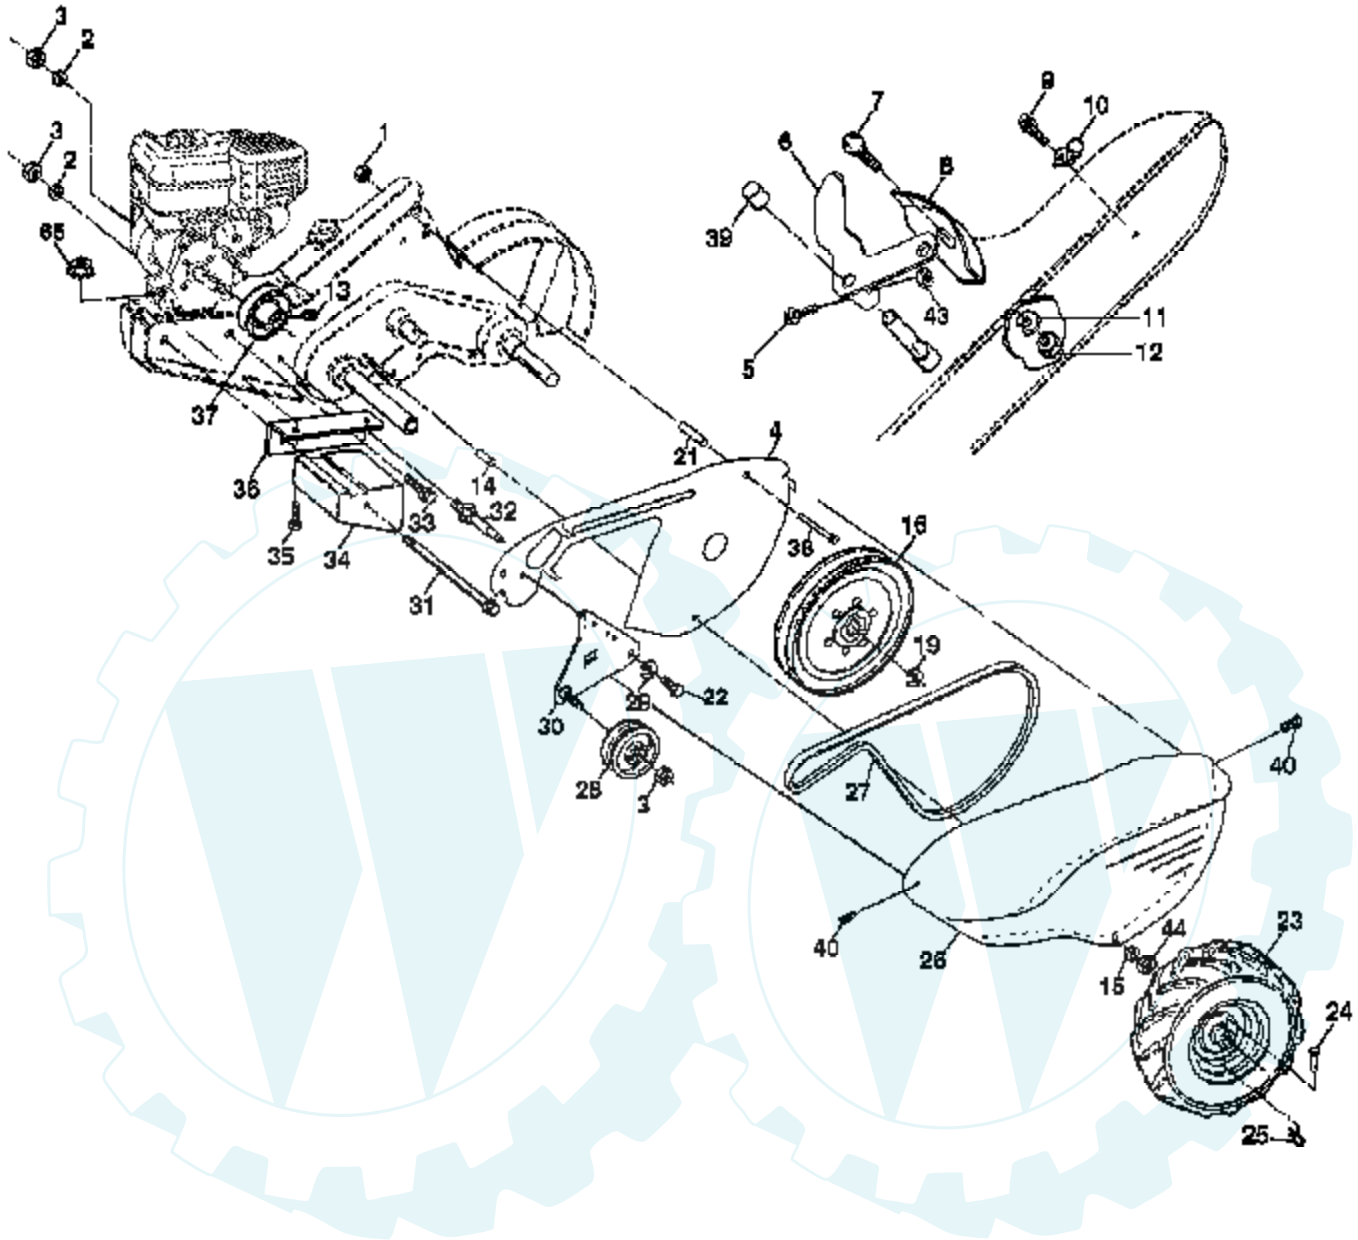

Ref #	Part Number	Qty	Description
1	139072		Decal, Logo
2	139073		Decal, Logo
3	139074		Decal, Logo
4	110678X		Decal, Instruction, Tilling
5	110614X		Decal, Hand Placement
6	102180X		Decal, Shift Indicator
7	156199		Decal, Pnl Cntrl Reverse
8	171077		Decal, OHV.N-I/C
9	120076X		Decal, Warning, Rotating Tines
10	157607		Decal, Throttle
11	171078		Decal, Rewind Intek
12	162384		Decal, Warning Till
13	175643		Decal, B&S Tiller
	177152		Manual, Owner's (English)
	177153		Manual, Owner's (French)

Ref #	Part Number	Qty	Description
1	175250		Control, Throttle
2	150744		Grip, Handle
4	159227		Bar, Control
8	71191008		Screw, Pan Hd. #10-24
10	8389J		Grip, Handle
11	4497H		Clip, Hairpin
15	108281X		Rod, Shift
16	72110608		Bolt, Carriage 3/8-16 x 1 Gr. 5
17	109229X		Lock, Handle
18	73680600		Nut Crownlock 3/8-16 UNC
19	19131611		Washer 13/32 x 1 x 11 Ga.
20	109228X		Lever, Lock, Handle
21	150217		Handle
26	159232		Cable, Clutch
29	73731000		Nut, Keps #10-24 UNC
31	150696		Bolt, Pivot
34	145821		Bracket, Clutch Cable
35	146480		Grommet, Handle
36	126949X505		Bracket, Handle
37	102604X		Grip, Bar Control
38	73800500		Locknut 5/16-18
39	10040500		Washer, Lock 5/16
41	72110514		Bolt, Carriage 5/16-18 x 1-3/4
42	121248X		Bushing, Snap

Ref #	Part Number	Qty	Description
1	4459J		Tine, Outer, L.H.
2	132673		Clevis Pin
3	6554J		Tine, Inner, L.H.
4	3146R		Retainer, Spring
5	132727		Assembly, Hub and Plate, L.H.
6	73610600		Nut, Hex 3/8-24
7	10040600		Washer, Lock 3/8
8	74610616		Bolt, Hex 3/8-24 x 1
9	4460J		Tine, Outer, R.H.
10	132728		Assembly, Hub and Plate, R.H.
11	6555J		Tine, Inner, R.H.