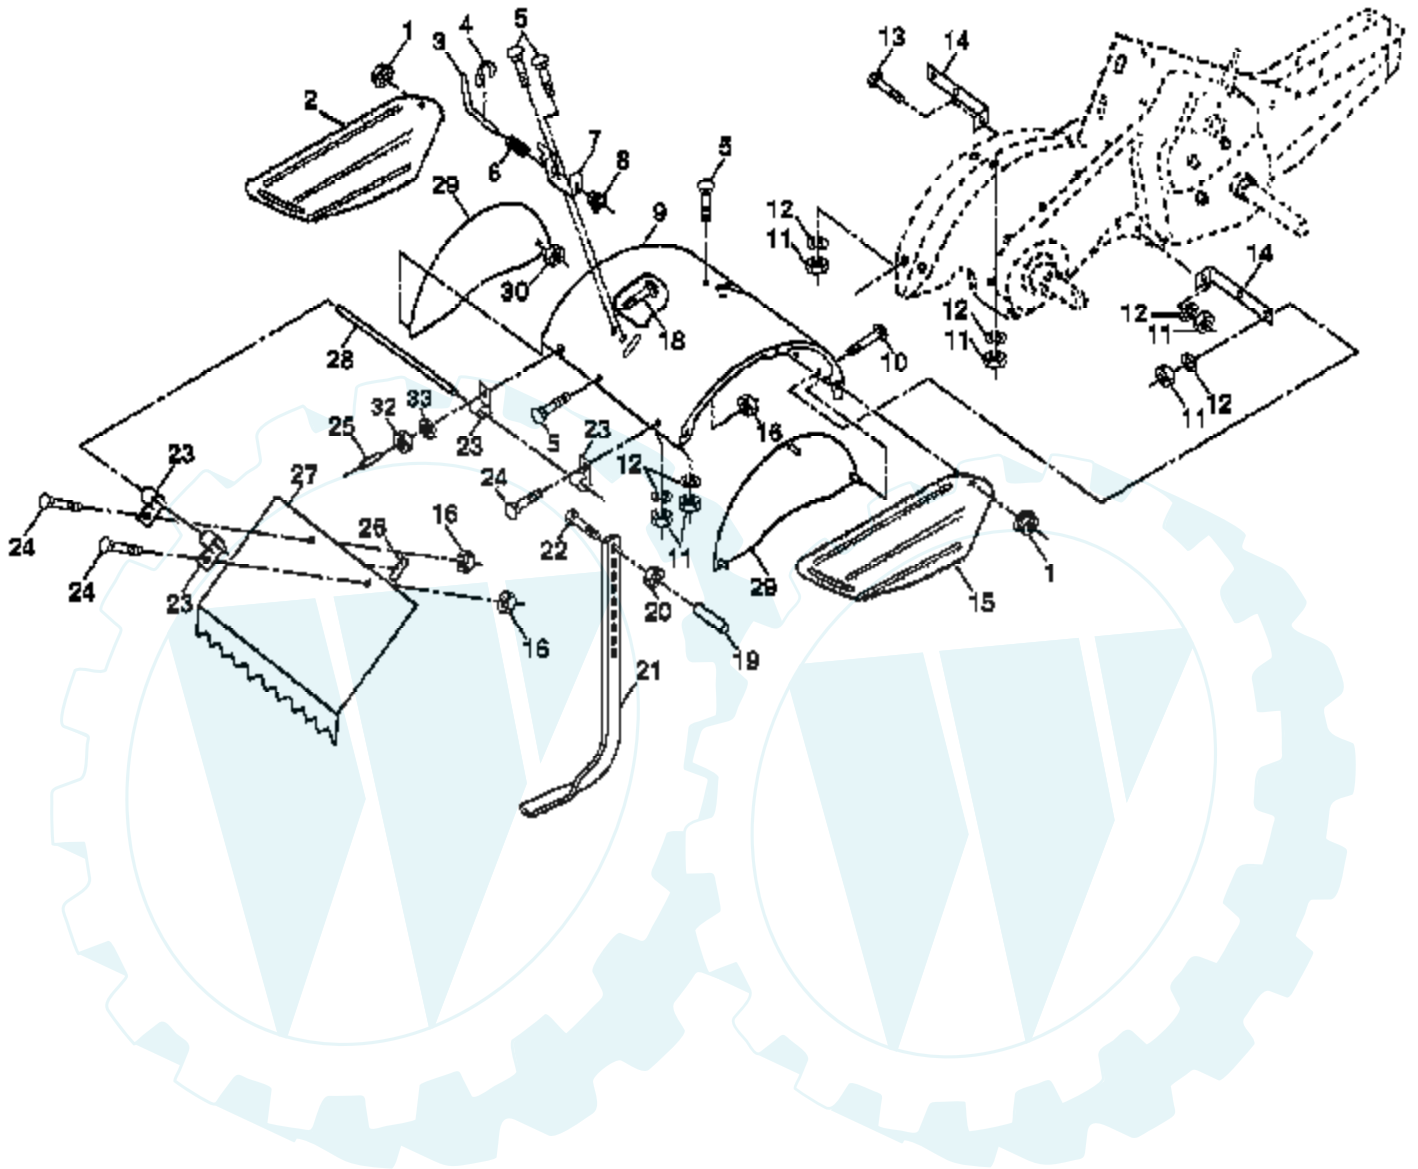

Ref #	Part Number	Qty	Description
1	73510500		Nut, Keps 5/16-18
2	10040600		Washer, Lock 3/8
3	73220600		Nut, Hex 3/8-16
4	170127		Shield, Inner Belt Guard
5	154734		Screw, Shift Lever
6	110111X		Lever, Shift
7	72110404		Bolt, Carriage 1/4-20 x 1/2 Gr. 5
8	8700J		Plate, Shift Indicator
9	86777		Screw, Hex, Washer Head, Slotted #10-24 x 1/2
10	9484R		Clip
11	10040400		Washer, Lock 1/4
12	73220400		Nut, Hex 1/4-20
13	23230506		Screw, Set, Hex 5/16-18 x 3/8
14	156117		Spacer, Split 0.327 x 0.42 x 1.220
15	19111116		Washer 11/32 x 11/16 x 16 Ga.
16	145102		Sheave, Transmission
19	12000028		Ring, Retainer
21	110652X		Spacer, Split 0.327 x 0.42 x 2.09
22	74770508		Bolt, Fin Hex 5/16-24 x 1/2
23	102190X		Tire
	150750		Rim
	795R		Tire Valve
24	126875X		Rivet, Drilled
25	4497H		Clip, Hairpin
26	165501X505		Guard, Belt
27	132801		Belt, V
28	104679X		Pulley, Idler
29	12000032		Ring, Klip
30	159229		Bracket, Idler
31	102384X		Bolt, Hex 5/16-16 x 12
32	102141X		Shaft, Idler Arm
33	74760616		Bolt, Hex 3/8-16 x 1
34	102383X		Counterweight, L. H.
35	74760524		Bolt, Hex 5/16-18 x 1-1/2
36	102331X		Bracket, Reinforcement, L. H.
37	130812		Sheave, Engine
38	74760544		Bolt, Fin Hex 5/16-18 x 2-3/4
39	140062		Cap, Plunger
40	170488		Screw Hex Wsh Slit # 10-24 x .50
43	69180		Nut, Lock #10-24
44	73800500		Nut, Lock 5/16-18
65	73970500		Nut, Lock Hex Flange

Ref #	Part Number	Qty	Description
1	4459J		Tine, Outer, L.H.
2	132673		Clevis Pin
3	6554J		Tine, Inner, L.H.
4	3146R		Retainer, Spring
5	132727		Assembly, Hub and Plate, L.H.
6	73610600		Nut, Hex 3/8-24
7	10040600		Washer, Lock 3/8
8	74610616		Bolt, Hex 3/8-24 x 1
9	4460J		Tine, Outer, R.H.
10	132728		Assembly, Hub and Plate, R.H.
11	6555J		Tine, Inner, R.H.