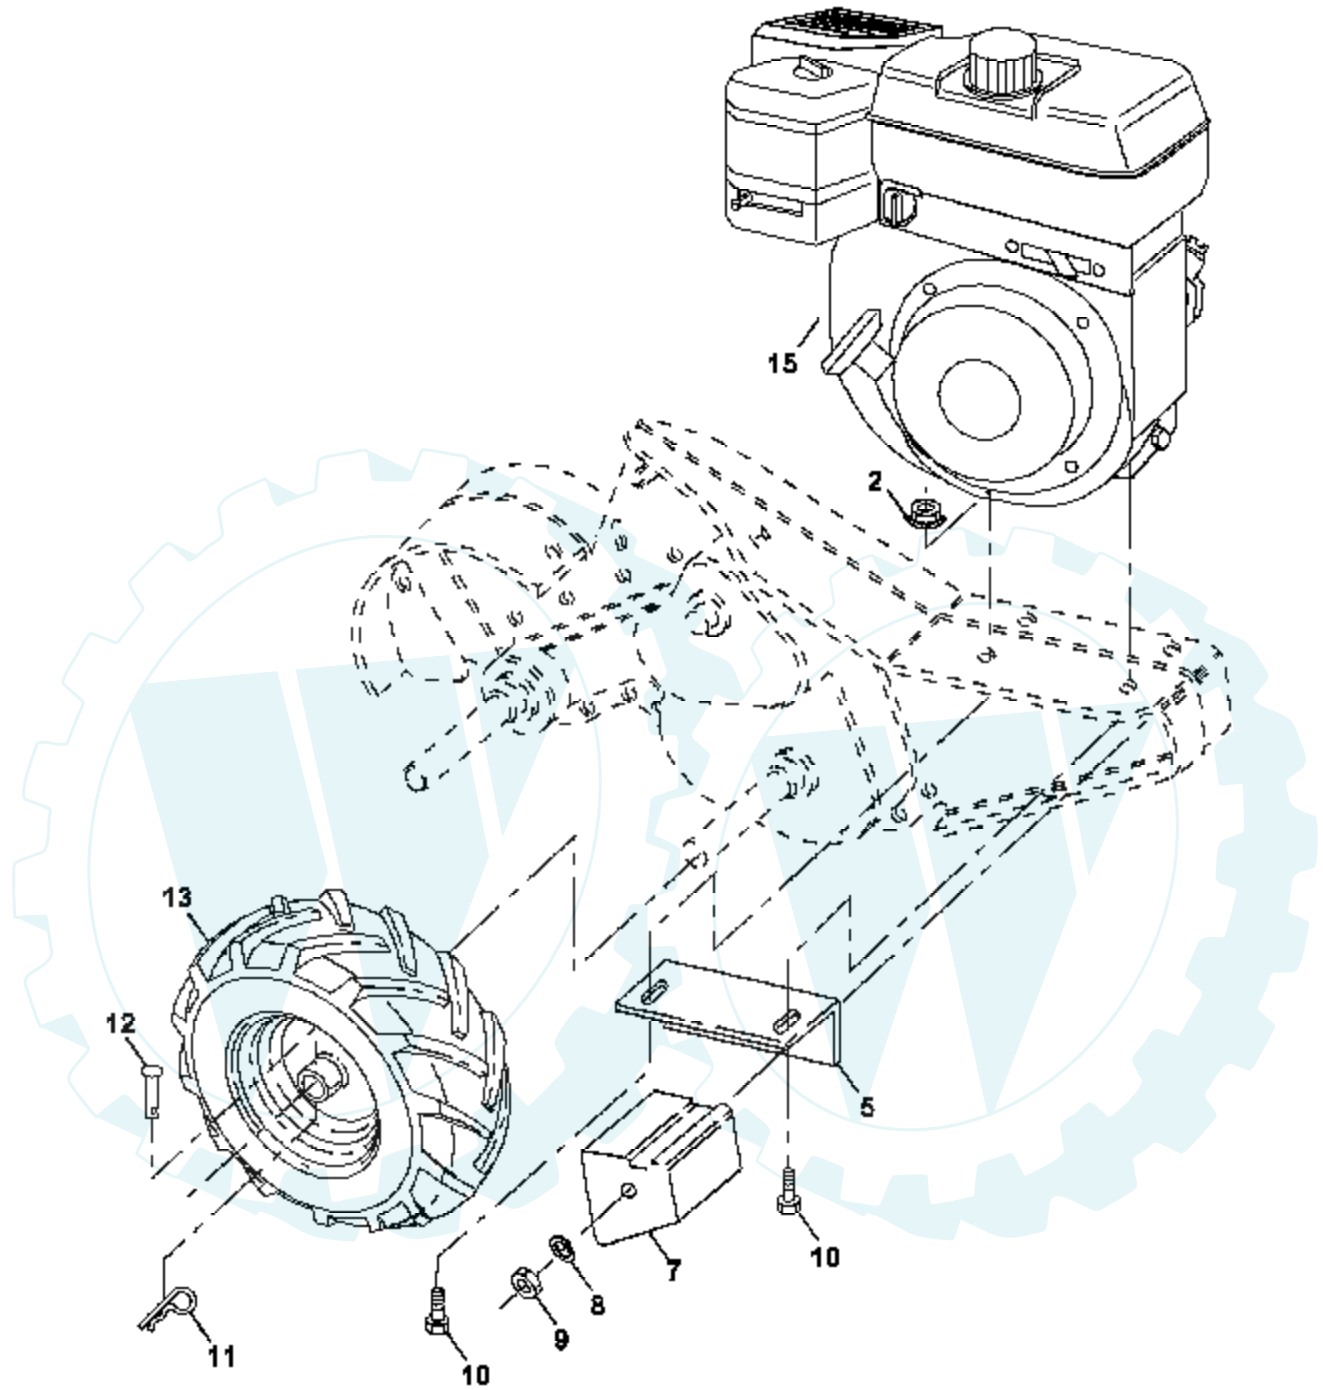

Ref #	Part Number	Qty	Description
1	139072		Decal, Logo
2	139073		Decal, Logo
3	139074		Decal, Logo
4	110678X		Decal, Instruction, Tilling
5	110614X		Decal, Hand Placement
6	102180X		Decal, Shift Indicator
7	156199		Decal, Pnl Cntrl Reverse
8	171077		Decal, OHV.N-I/C
9	120076X		Decal, Warning, Rotating Tines
10	157607		Decal, Throttle
11	171078		Decal, Rewind Intek
12	162384		Decal, Warning Till
13	175643		Decal, B&S Tiller
	177152		Manual, Owner's (English)
	177153		Manual, Owner's (French)

Ref #	Part Number	Qty	Description
1	175250		Control, Throttle
2	150744		Grip, Handle
4	159227		Bar, Control
8	71191008		Screw, Pan Hd. #10-24
10	8389J		Grip, Handle
11	4497H		Clip, Hairpin
15	108281X		Rod, Shift
16	72110608		Bolt, Carriage 3/8-16 x 1 Gr. 5
17	109229X		Lock, Handle
18	73680600		Nut Crownlock 3/8-16 UNC
19	19131611		Washer 13/32 x 1 x 11 Ga.
20	109228X		Lever, Lock, Handle
21	150217		Handle
26	159232		Cable, Clutch
29	73731000		Nut, Keps #10-24 UNC
31	150696		Bolt, Pivot
34	145821		Bracket, Clutch Cable
35	146480		Grommet, Handle
36	126949X505		Bracket, Handle
37	102604X		Grip, Bar Control
38	73800500		Locknut 5/16-18
39	10040500		Washer, Lock 5/16
41	72110514		Bolt, Carriage 5/16-18 x 1-3/4
42	121248X		Bushing, Snap

Ref #	Part Number	Qty	Description
2	73970500		Nut, Lock Hex Flange
5	102332X		Bracket, Reinforcement
7	102173X		Counter Weight, R.H.
8	10040600		Washer, Lock 3/8
9	73220600		Nut, Hex 3/8-16
10	74760524		Bolt, Hex 5/16-18 x 1-1/2
11	4497H		Clip, Hairpin
12	126875X		Rivet, Drilled
13	102190X		Tire
	150750		Rim
	795R		Tire Valve
15			Engine, Briggs Model 110402 (Order parts from engine manufacturer)

Ref #	Part Number	Qty	Description
1	4459J		Tine, Outer, L.H.
2	132673		Clevis Pin
3	6554J		Tine, Inner, L.H.
4	3146R		Retainer, Spring
5	132727		Assembly, Hub and Plate, L.H.
6	73610600		Nut, Hex 3/8-24
7	10040600		Washer, Lock 3/8
8	74610616		Bolt, Hex 3/8-24 x 1
9	4460J		Tine, Outer, R.H.
10	132728		Assembly, Hub and Plate, R.H.
11	6555J		Tine, Inner, R.H.