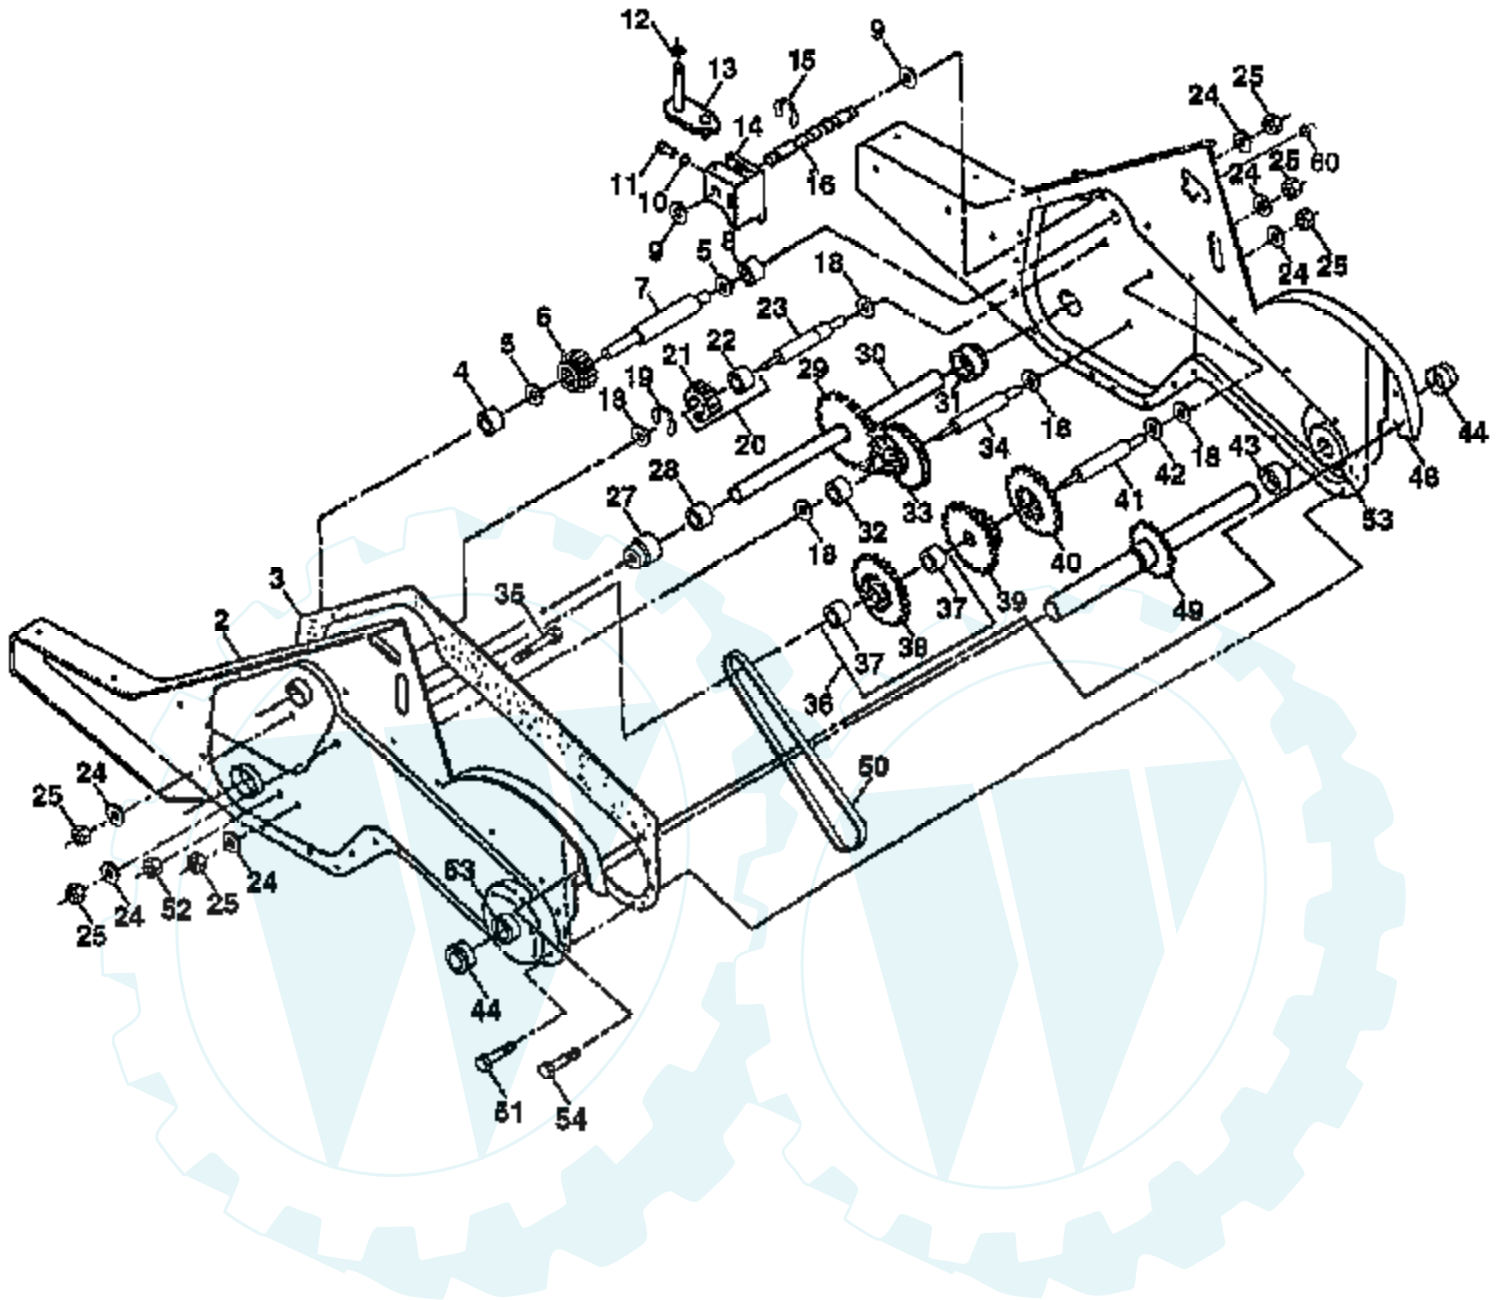

Ref #	Part Number	Qty	Description
5	102332X		Bracket, Reinforcement
7	102173X		Counter Weight, R.H.
8	10040600		Washer, Lock 3/8
9	73220600		Nut, Hex 3/8-16
10	74760524		Bolt, Hex 5/16-18 x 1-1/2
11	4497H		Clip, Hairpin
12	126875X		Rivet, Drilled
13	102190X		Tire
	150750		Rim
	795R		Tire Valve
14	73510500		Nut, Keps 5/16-18
15			Engine, Briggs Model 137202 (Order parts from engine manufacturer)

Ref #	Part Number	Qty	Description
1	4459J		Tine, Outer, L.H.
2	132673		Clevis Pin
3	6554J		Tine, Inner, L.H.
4	3146R		Retainer, Spring
5	132727		Assembly, Hub and Plate, L.H.
6	73610600		Nut, Hex 3/8-24
7	10040600		Washer, Lock 3/8
8	74610616		Bolt, Hex 3/8-24 x 1
9	4460J		Tine, Outer, R.H.
10	132728		Assembly, Hub and Plate, R.H.
11	6555J		Tine, Inner, R.H.

Ref #	Part Number	Qty	Description
1	73900500		Nut, Flange 5/16-18
2	161415		Shield, Side, Outer L. H.
3	8393J		Pin, Stake, Depth
4	12000036		Ring, Klip
5	72140506		Bolt, Carriage 5/16-18 x 3/4 Gr 5
6	8394J		Spring
7	8392J		Bracket, Latch
8	109230X		Spring, Depth Stake
9	102326X505		Shield, Tine
10	72140508		Bolt, Carriage 5/16-18 x 1
11	73220500		Nut, Hex 5/16-18
12	10040500		Washer, Lock 5/16
13	72110510		Bolt, Carriage 5/16-18 x 1-1/4
14	124343X		Bracket, Shield Tine
15	161414		Shield, Side, Outer R.H.
16	73900400		Nut, Hex Flange 1/4-20 UNC
18	72040410		Bolt, Carriage 1/4-20 x 1-1/4 Gr. 5
19	102701X		Grip
20	73220600		Nut, Hex 3/8-16
21	102156X		Stake, Depth
22	74930632		Bolt, Hex 3/8-16 x 2
23	4440J		Hinge
24	72140404		Bolt, Carriage 1/4-20 x 1/2 Gr. 5
25	6712J		Cap, Vinyl
26	109227X		Pad, Idler
27	102695X505		Shield, Leveling
28	120588X		Pin, Hinge
29	104085X505		Shield, Side
32	73220400		Nut Fin Hex 1/4-20 UNC
33	10040400		Washer Lock Hvy Helical 1/4