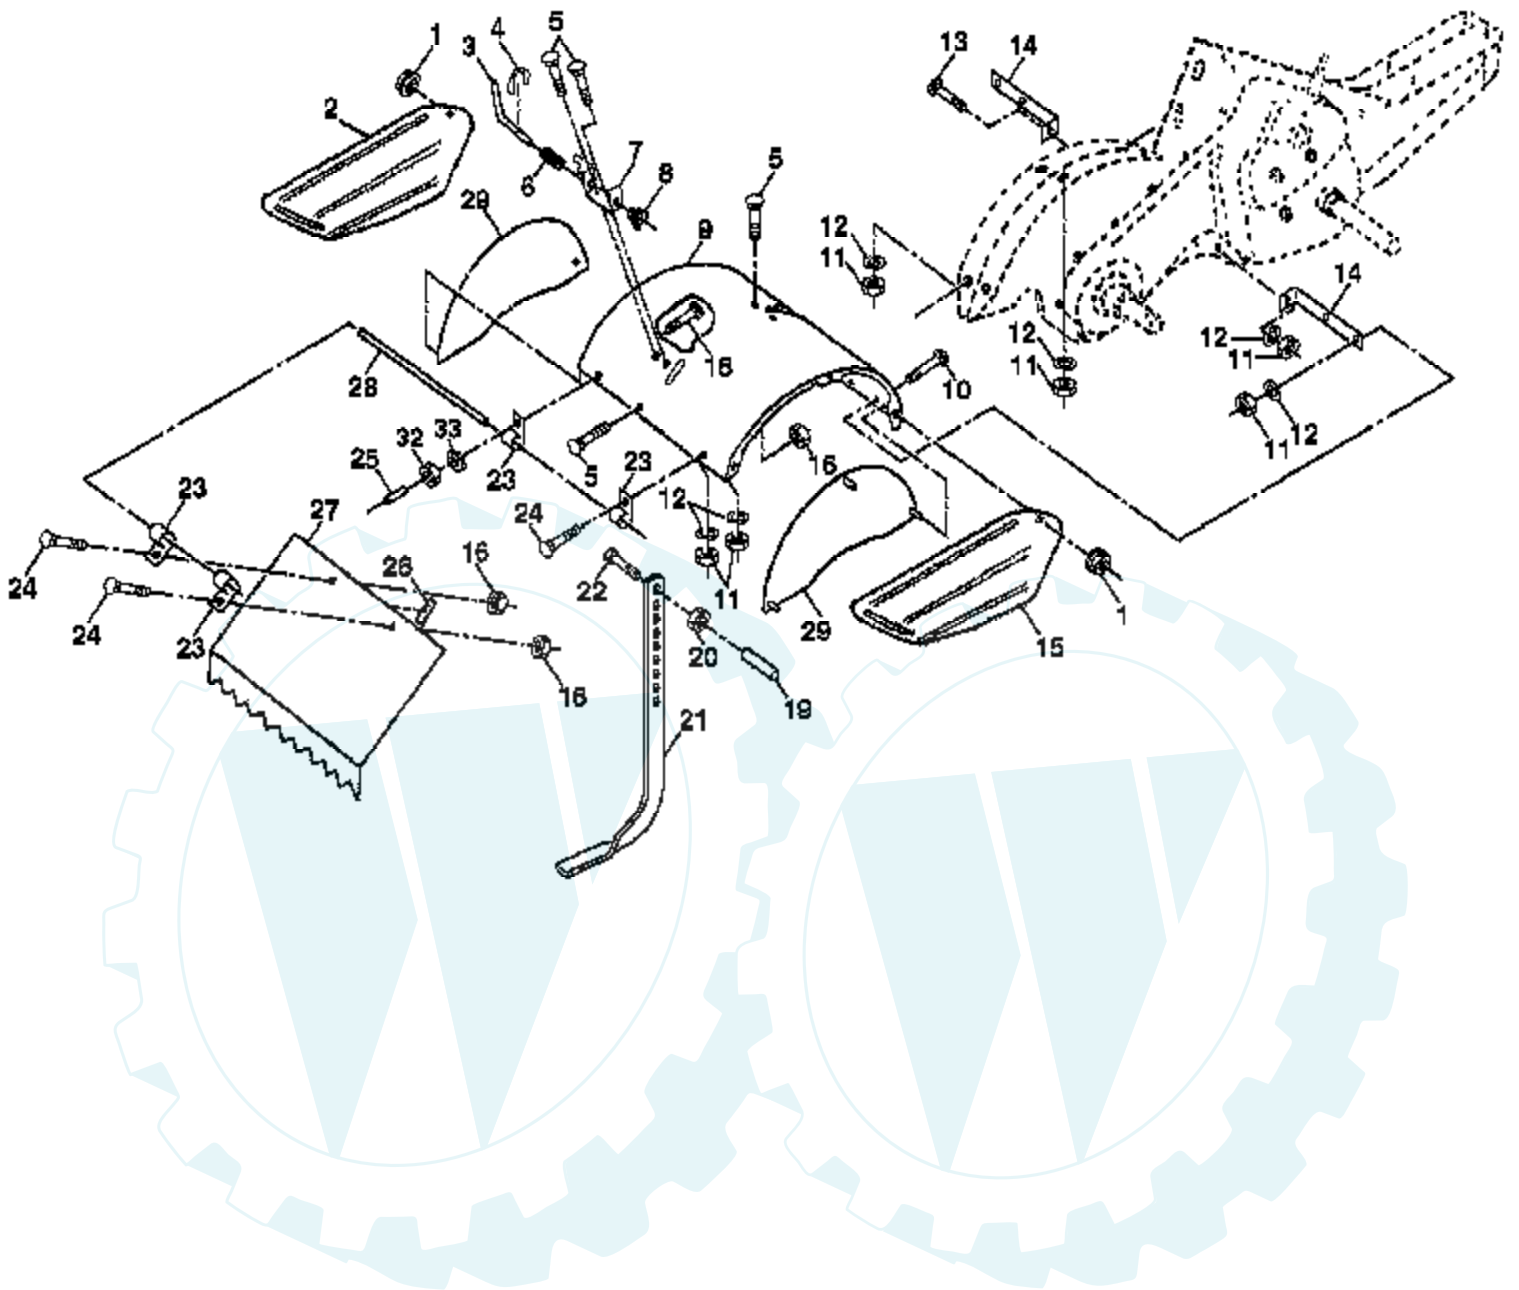

Ref #	Part Number	Qty	Description
5	102332X		Bracket, Reinforcement
7	102173X		Counter Weight, R.H.
8	10040600		Washer, Lock 3/8
9	73220600		Nut, Hex 3/8-16
10	74760524		Bolt, Hex 5/16-18 x 1-1/2
11	4497H		Clip, Hairpin
12	126875X		Rivet, Drilled
13	102190X		Tire
	150750		Rim
	795R		Tire Valve
14	73510500		Nut, Keps 5/16-18
15			Engine, Briggs Model 137202 (Order parts from engine manufacturer)

Ref #	Part Number	Qty	Description
1	4459J		Tine, Outer, L.H.
2	132673		Clevis Pin
3	6554J		Tine, Inner, L.H.
4	3146R		Retainer, Spring
5	132727		Assembly, Hub and Plate, L.H.
6	73610600		Nut, Hex 3/8-24
7	10040600		Washer, Lock 3/8
8	74610616		Bolt, Hex 3/8-24 x 1
9	4460J		Tine, Outer, R.H.
10	132728		Assembly, Hub and Plate, R.H.
11	6555J		Tine, Inner, R.H.

Ref #	Part Number	Qty	Description
1	73900500		Nut, Flange 5/16-18
2	161415		Shield, Side, Outer L. H.
3	8393J		Pin, Stake, Depth
4	12000036		Ring, Klip
5	72140506		Bolt, Carriage 5/16-18 x 3/4 Gr 5
6	8394J		Spring
7	8392J		Bracket, Latch
8	109230X		Spring, Depth Stake
9	102326X505		Shield, Tine
10	72140508		Bolt, Carriage 5/16-18 x 1
11	73220500		Nut, Hex 5/16-18
12	10040500		Washer, Lock 5/16
13	72110510		Bolt, Carriage 5/16-18 x 1-1/4
14	124343X		Bracket, Shield Tine
15	161414		Shield, Side, Outer R.H.
16	73900400		Nut, Hex Flange 1/4-20 UNC
18	72040410		Bolt, Carriage 1/4-20 x 1-1/4 Gr. 5
19	102701X		Grip
20	73220600		Nut, Hex 3/8-16
21	102156X		Stake, Depth
22	74930632		Bolt, Hex 3/8-16 x 2
23	4440J		Hinge
24	72140404		Bolt, Carriage 1/4-20 x 1/2 Gr. 5
25	6712J		Cap, Vinyl
26	109227X		Pad, Idler
27	102695X505		Shield, Leveling
28	120588X		Pin, Hinge
29	104085X505		Shield, Side
32	73220400		Nut Fin Hex 1/4-20 UNC
33	10040400		Washer Lock Hvy Helical 1/4