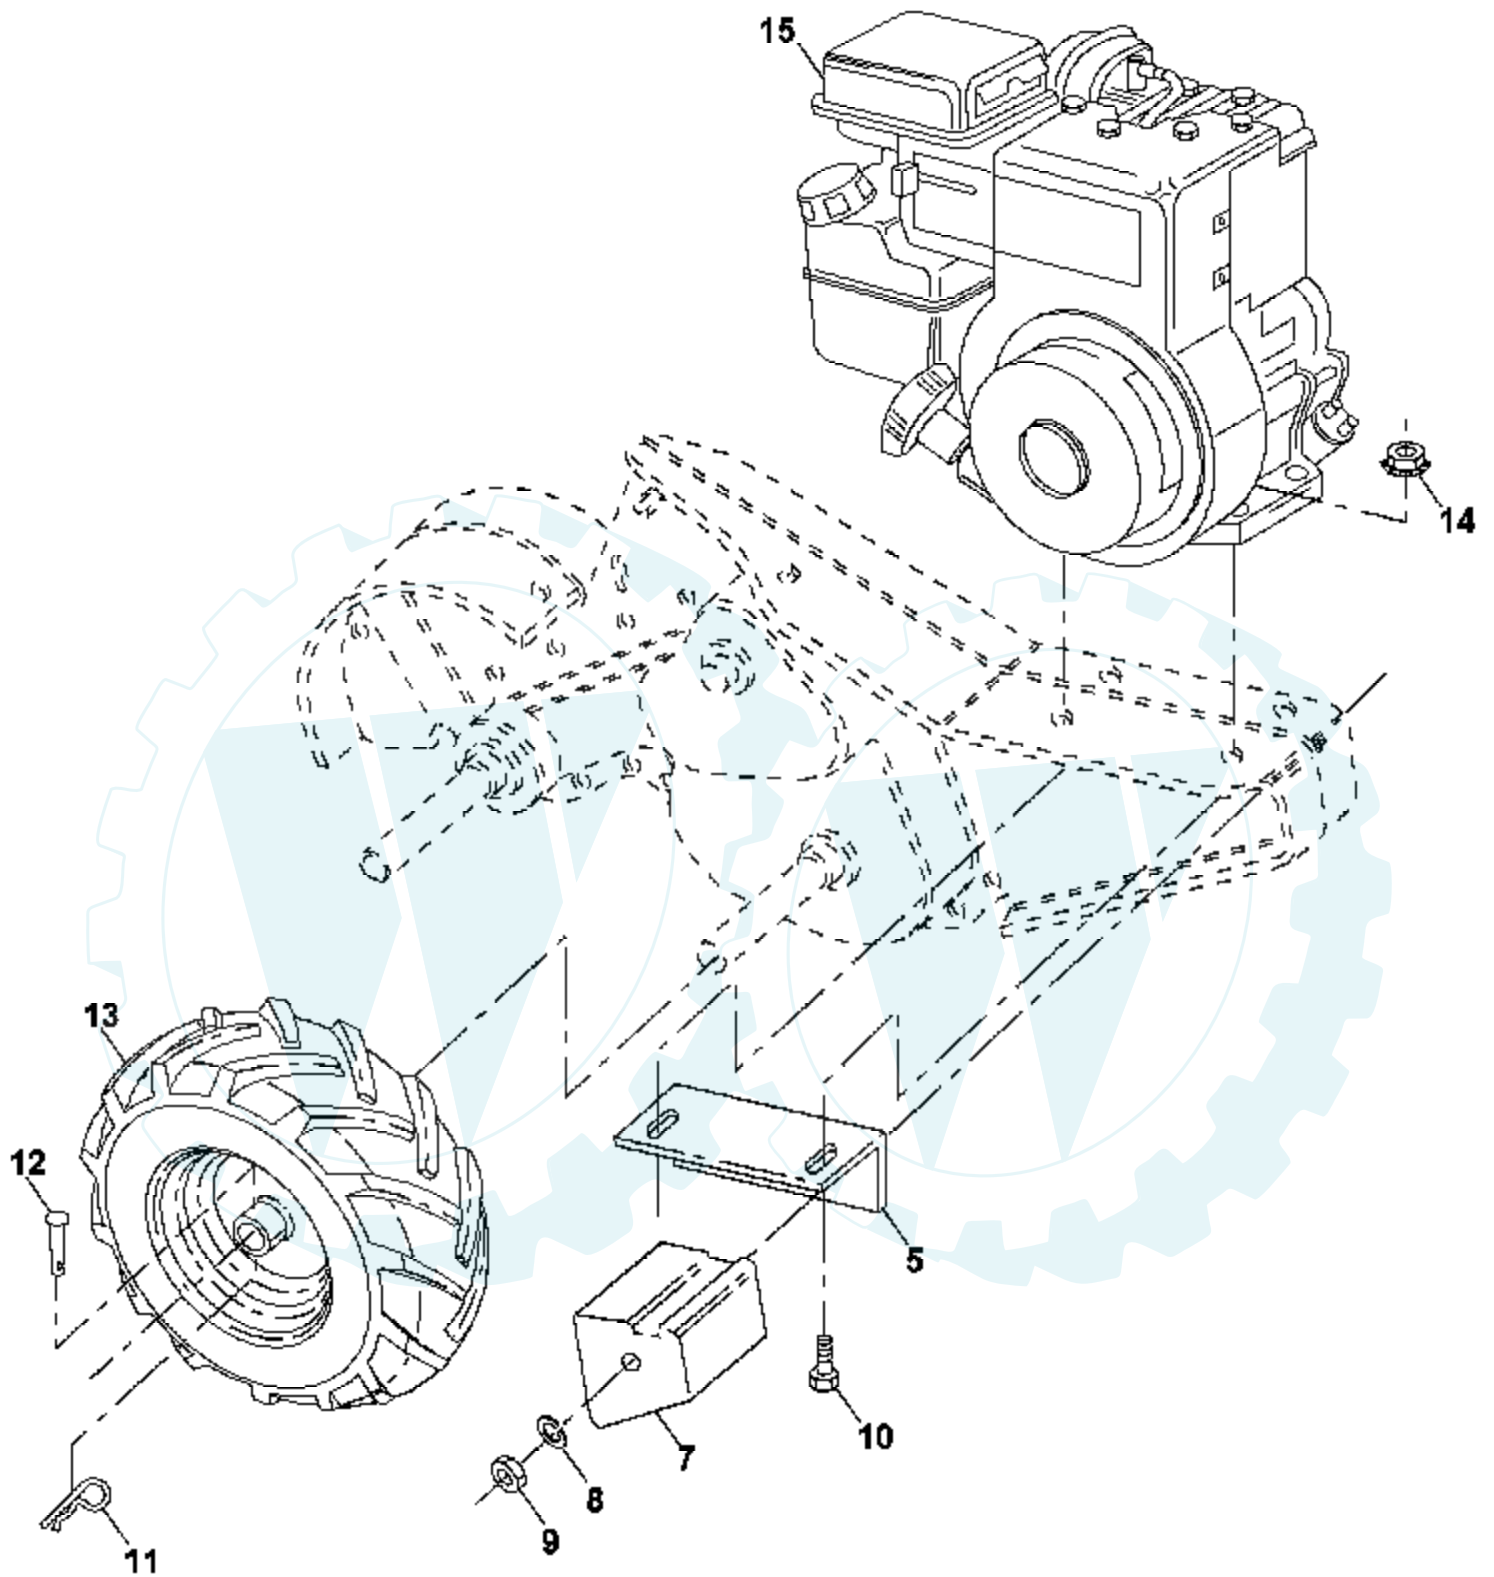

Ref #	Part Number	Qty	Description
5	102332X		Bracket, Reinforcement
7	102173X		Counter Weight, R.H.
8	10040600		Washer, Lock 3/8
9	73220600		Nut, Hex 3/8-16
10	74760524		Bolt, Hex 5/16-18 x 1-1/2
11	4497H		Clip, Hairpin
12	126875X		Rivet, Drilled
13	102190X		Tire
	150750		Rim
	795R		Tire Valve
14	73510500		Nut, Keps 5/16-18
15			Engine, Briggs Model 137202 (Order parts from engine manufacturer)