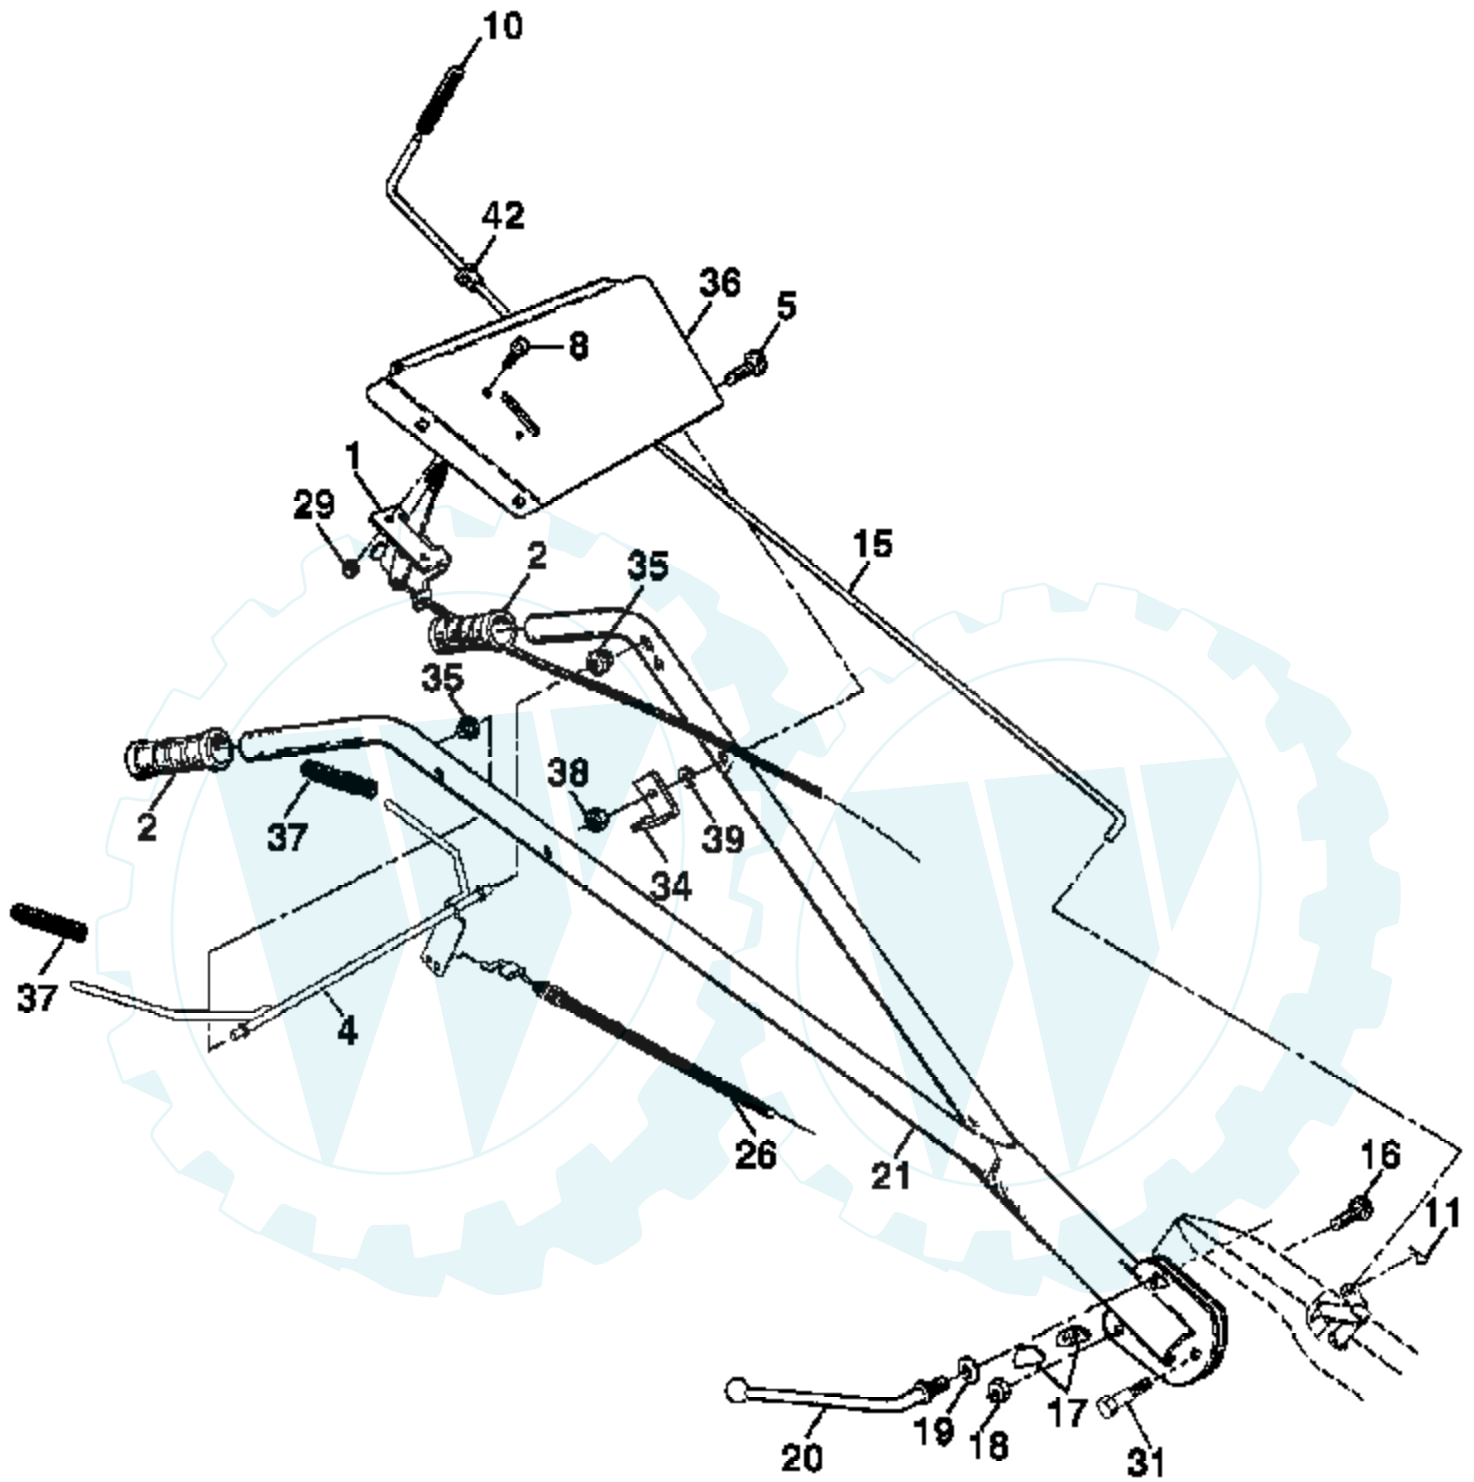

Ref #	Part Number	Qty	Description
1	139072		Decal, Logo
2	139073		Decal, Logo
3	139074		Decal, Logo
4	110678X		Decal, Instruction, Tilling
5	110614X		Decal, Hand Placement
6	102180X		Decal, Shift Indicator
7	156199		Decal, Pnl Cntrl Reverse
8	171804		Decal, Briggs & Stratton
9	120076X		Decal, Warning, Rotating Tines
10	157607		Decal, Throttle
11	171803		Decal, 5 HP
12	162384		Decal, Warning Till
	174004		Manual, Owner's (English)
	174005		Manual, Owner's (French)

Ref #	Part Number	Qty	Description
1	127012X		Control, Throttle
2	150744		Grip, Handle
4	159227		Bar, Control
5	72110514		Bolt, Carriage 5/16-18 x 1-3/4
8	71191008		Screw, Pan Hd. #10-24
10	8389J		Grip, Handle
11	4497H		Clip, Hairpin
15	108281X		Rod, Shift
16	72110608		Bolt, Carriage 3/8-16 x 1 Gr. 5
17	109229X		Lock, Handle
18	73680600		Nut Crownlock 3/8-16 UNC
19	19131611		Washer 13/32 x 1 x 11 Ga.
20	109228X		Lever, Lock, Handle
21	150217		Handle
26	159232		Cable, Clutch
29	73731000		Nut, Keps #10-24 UNC
31	150696		Bolt, Pivot
34	145821		Bracket, Clutch Cable
35	146480		Grommet, Handle
36	126949X505		Bracket, Handle
37	102604X		Grip, Bar Control
38	73800500		Locknut 5/16-18
39	10040500		Washer, Lock 5/16
42	121248X		Bushing, Snap