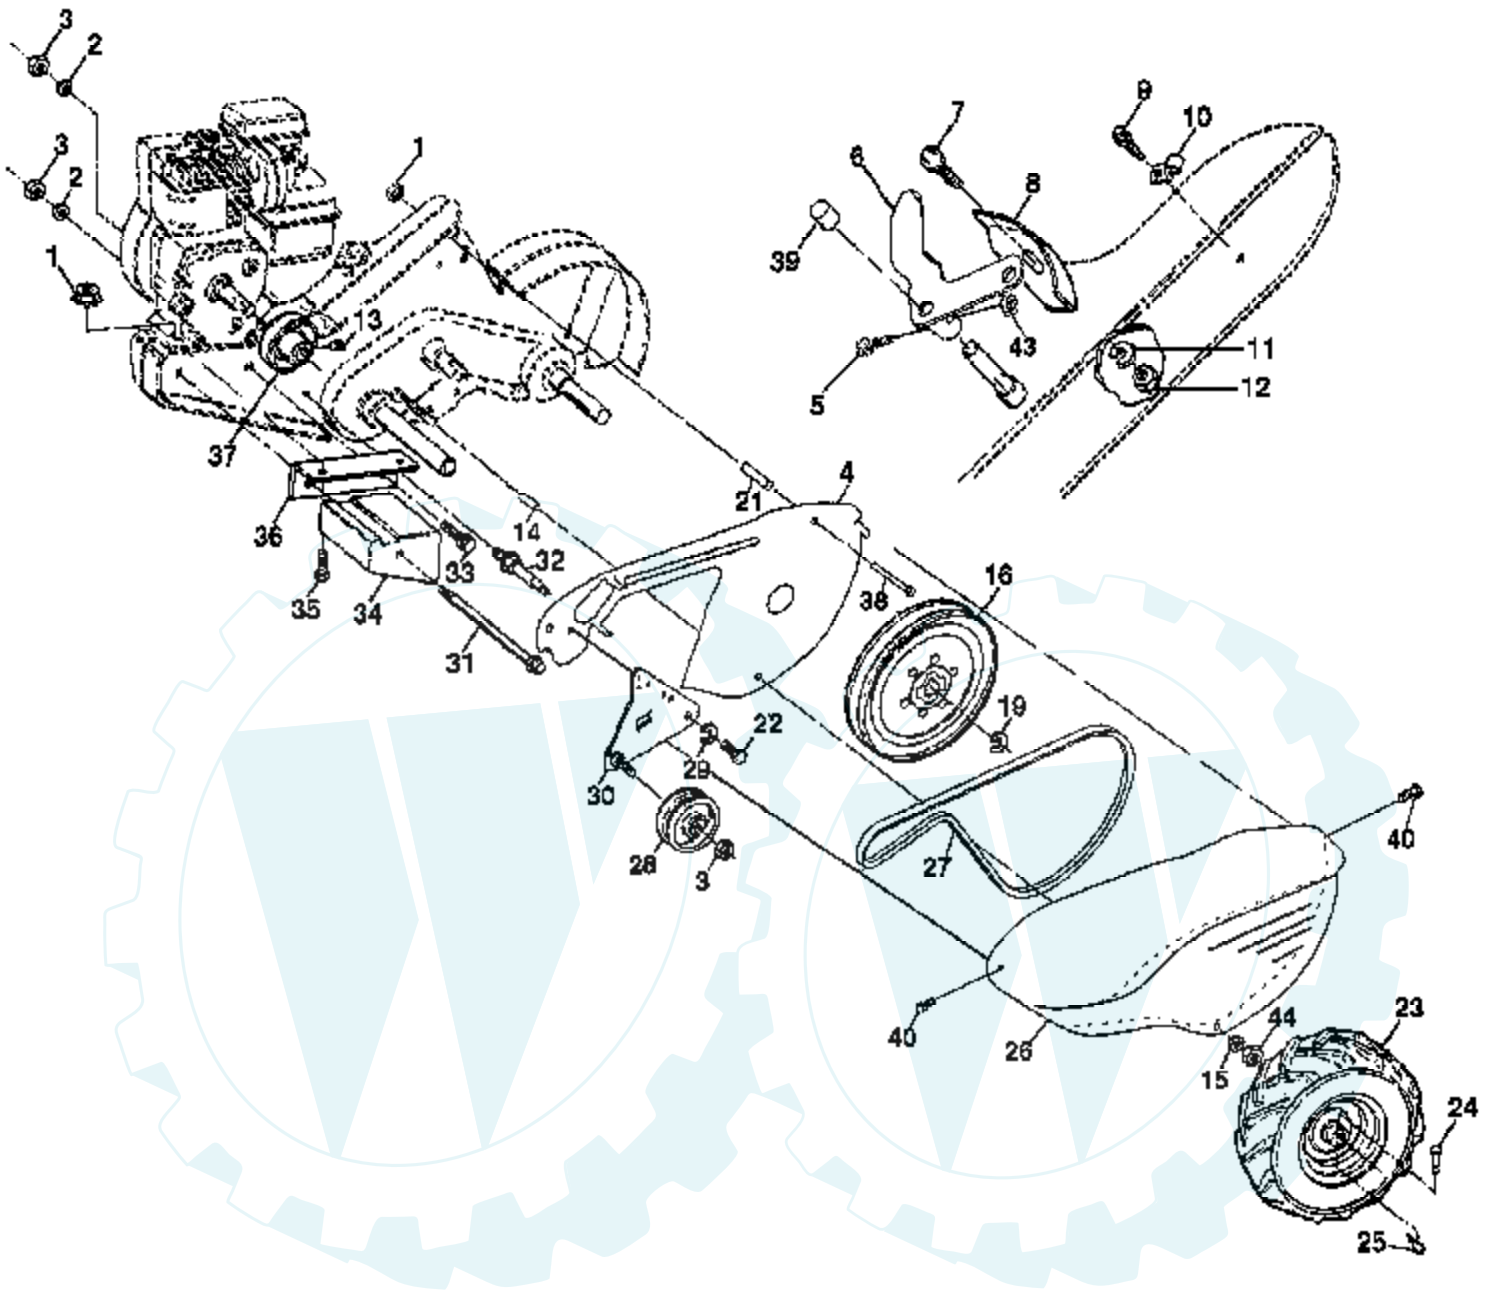

Ref #	Part Number	Qty	Description
1	139072		Decal, Logo
2	139073		Decal, Logo
3	139074		Decal, Logo
4	110678X		Decal, Instruction, Tilling
5	110614X		Decal, Hand Placement
6	102180X		Decal, Shift Indicator
7	156199		Decal, Pnl Cntrl Reverse
8	171804		Decal, Briggs & Stratton
9	120076X		Decal, Warning, Rotating Tines
10	157607		Decal, Throttle
11	171803		Decal, 5 HP
12	162384		Decal, Warning Till
	174004		Manual, Owner's (English)
	174005		Manual, Owner's (French)

Ref #	Part Number	Qty	Description
1	127012X		Control, Throttle
2	150744		Grip, Handle
4	159227		Bar, Control
5	72110514		Bolt, Carriage 5/16-18 x 1-3/4
8	71191008		Screw, Pan Hd. #10-24
10	8389J		Grip, Handle
11	4497H		Clip, Hairpin
15	108281X		Rod, Shift
16	72110608		Bolt, Carriage 3/8-16 x 1 Gr. 5
17	109229X		Lock, Handle
18	73680600		Nut Crownlock 3/8-16 UNC
19	19131611		Washer 13/32 x 1 x 11 Ga.
20	109228X		Lever, Lock, Handle
21	150217		Handle
26	159232		Cable, Clutch
29	73731000		Nut, Keps #10-24 UNC
31	150696		Bolt, Pivot
34	145821		Bracket, Clutch Cable
35	146480		Grommet, Handle
36	126949X505		Bracket, Handle
37	102604X		Grip, Bar Control
38	73800500		Locknut 5/16-18
39	10040500		Washer, Lock 5/16
42	121248X		Bushing, Snap

Ref #	Part Number	Qty	Description
1	4459J		Tine, Outer, L.H.
2	132673		Clevis Pin
3	6554J		Tine, Inner, L.H.
4	3146R		Retainer, Spring
5	132727		Assembly, Hub and Plate, L.H.
6	73610600		Nut, Hex 3/8-24
7	10040600		Washer, Lock 3/8
8	74610616		Bolt, Hex 3/8-24 x 1
9	4460J		Tine, Outer, R.H.
10	132728		Assembly, Hub and Plate, R.H.
11	6555J		Tine, Inner, R.H.