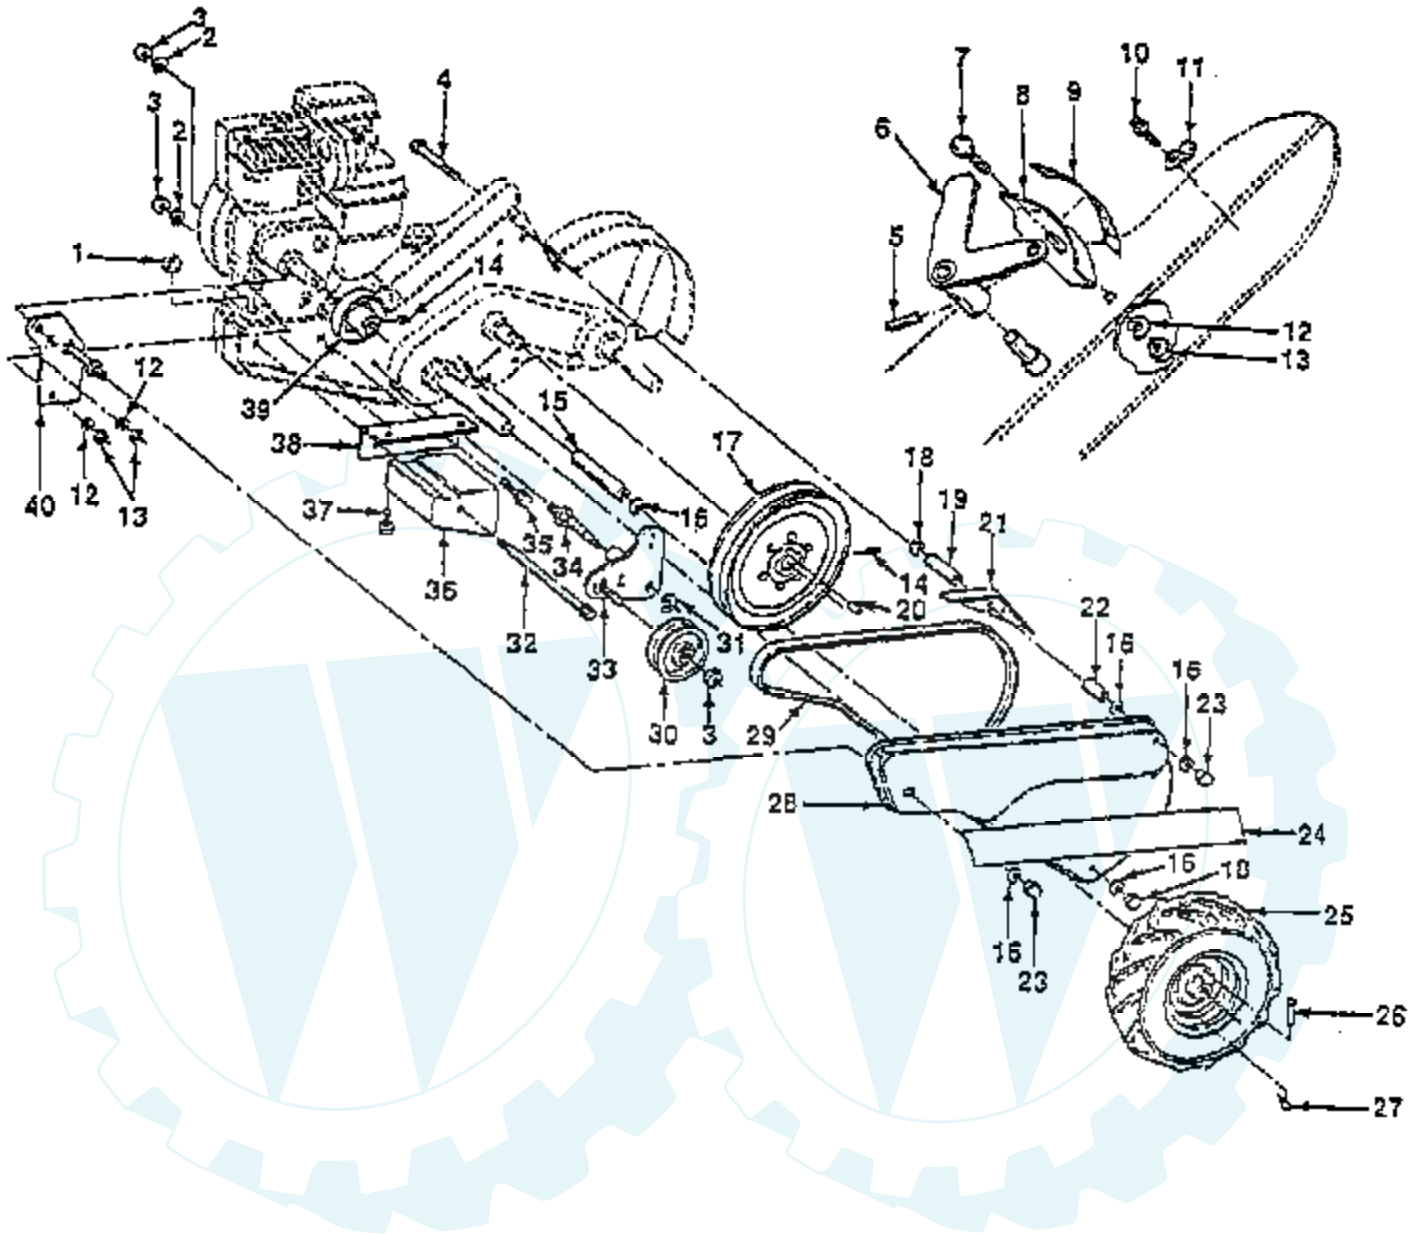

5 H.P. TILLER

Ref #	Part Number	Qty	Description
1	73510500		NUT
2	10040600		LOCKWASHER
3	73220600		NUT.HEX.3/8-16UNC
4	74930576		BOLT-HEX TI
5	1572H		SUB= 2882J
6	110111X		LEVER ASM CRT
7	72110404		BOLT
8	8700J		PANEL TI
9	104323X		NLA
10	86777		SUB= 750097
11	9484R		CONDIUT CLIP T
12	10040400		LOCKWASHER
13	73220400		SUB= 50675
14	23230506		SET SCREW
15	120938X		SPACER
16	19111116		WASHER
17	100473M		"SHEAVE 10"" CRT"
18	73220500		NUT.HEX.5/16-18
19	110651X		SPACER CRT
20	2649M		KEY T
21	110653X		GUARD CRT
22	110652X		SPACER CRT
23	104214X		NUT TI
24	109794X		DECAL, BELT GUARD
25	102190X		TIRE.CHV.13X5.0-6
25	124258X		RIM
25	795R		SUB= 65139
26	102841X		SUB= 126875X
27	4497H		RETAINER M
28	102148X419		SUB= 131159X417
29	102143X		SUB= 132672
30	104679X		PULLEY-IDLER TI
31	12000032		KLIP RING
32	102384X		BOLT CRT
33	105611X		SUB= 918105611X
34	102141X		SHIFT ARM CRT
35	74760616		BOLT
36	102383X		COUNTERWEIGHT CRT
37	74760524		BOLT.HEX.5/16-1.5
38	102331X		BRACKET LH CRT
39	102142X		SUB= 130816
40	102376X		BRACKET ASSY CRT