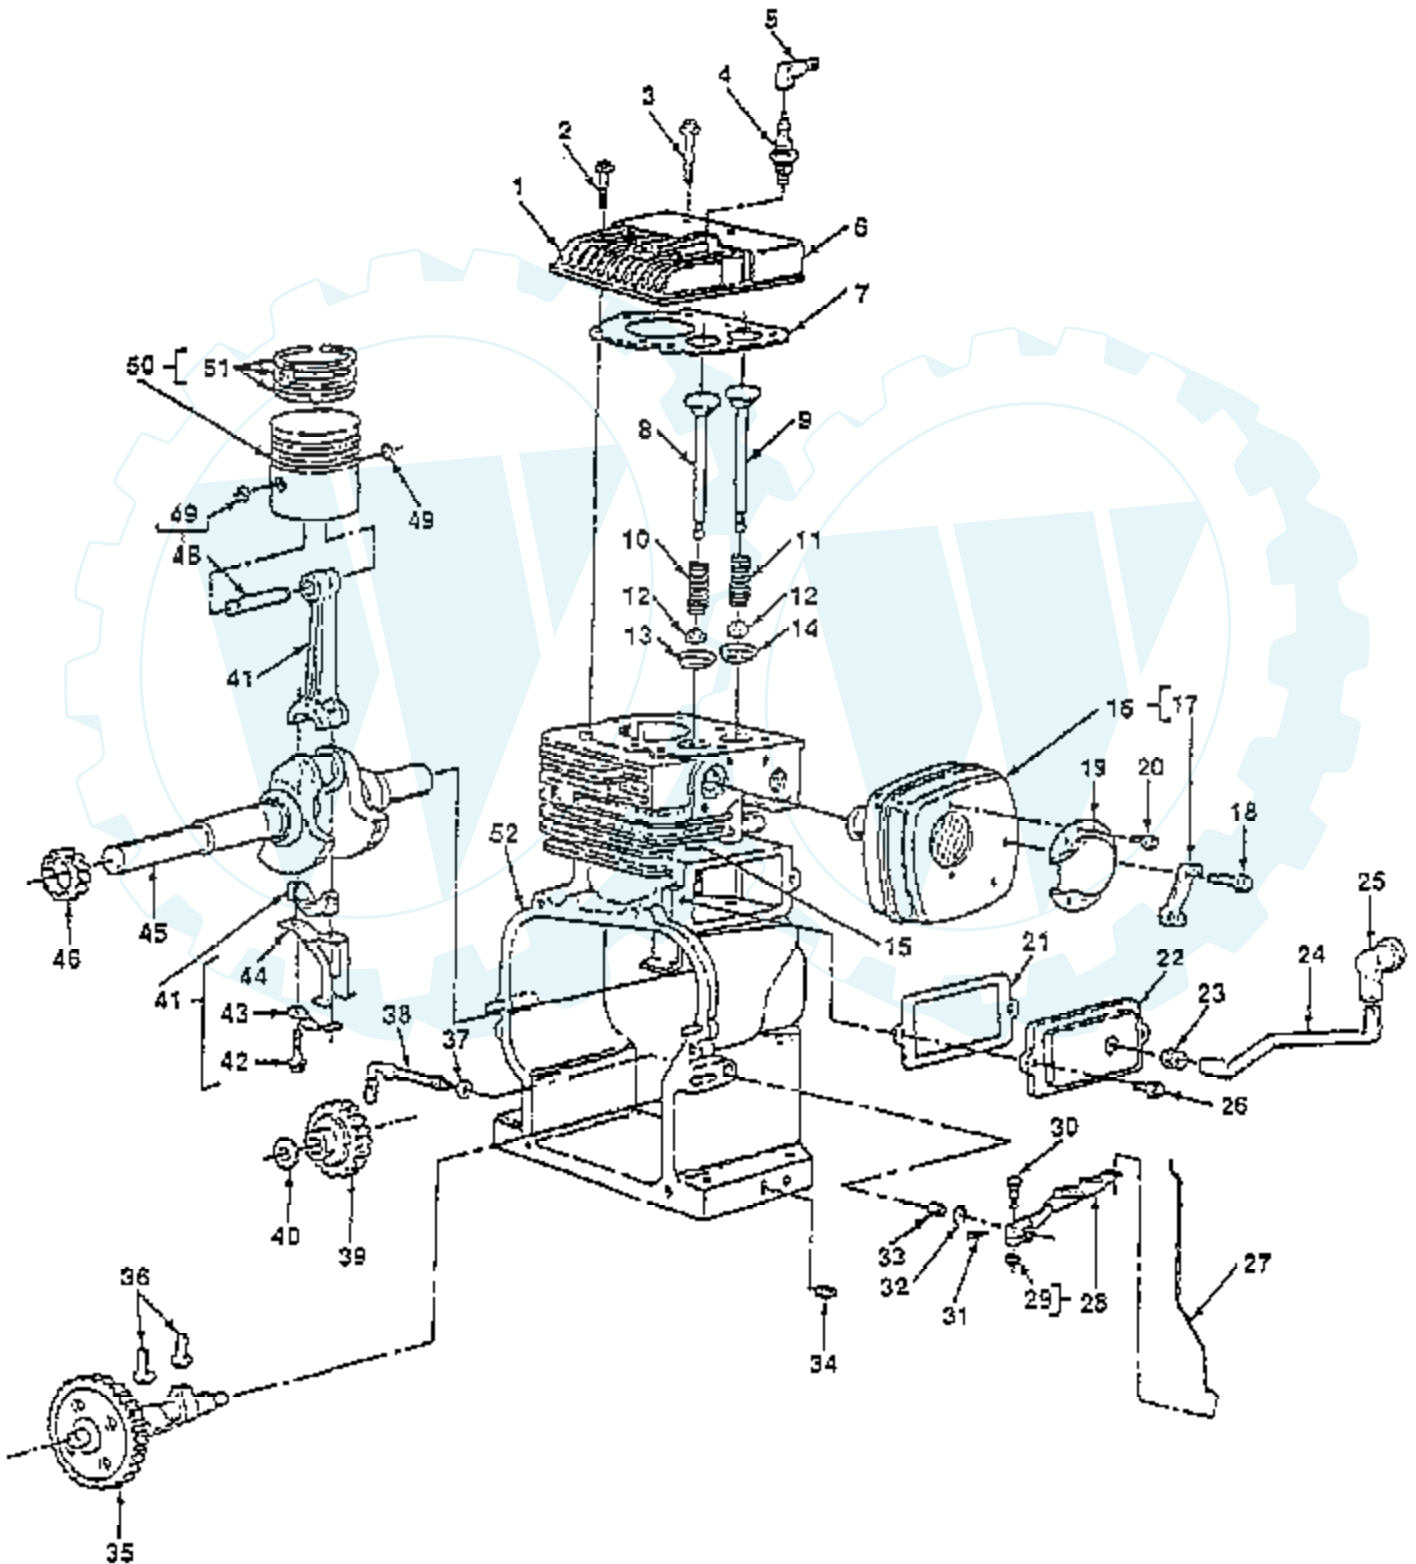

**5 H.P. TILLER
ENGINE - BRIGGS & STRATTON -- MODEL NUMBER 130202, TYPE NUMBER 3129-01**

ALL ENGINE PARTS MUST BE PURCHASED THROUGH AND
WARRANTY SERVICE PERFORMED BY YOUR LOCAL
BRIGGS & STRATTON DEALER.

Ref #	Part Number	Qty	Description
1	211542		HEAD, CYLINDER
2	94221		SCREW, CYLINDER HEAD 2-3/32"
3	93369		SCREW, CYLINDER HEAD 2-15/32"
4	293918		PLUG, SPARK RESISTOR
5	66538		ELBOW, SPARK PLUG
6	221512		COVER, CYLINDER HEAD
7	272157		GASKET, CYLINDER HEAD
8	211119		VALVE, EXHAUST
9	261044		VALVE, INTAKE
10	26478		SPRING, EXHAUST VALVE
11	260552		SPRING, INTAKE VALVE
12	93312		RETAINER, VALVE SPRING
13	211172		SEAT, INTAKE VALVE, STANDARD
14	211787		SEAT, INTAKE VALVE, STANDARD
15	262001		GUIDE, EXHAUST VALVE
16	393615		MUFFLER, EXHAUST
17	222263		LOCK, SCREW
18	93935		SCREW, HEX HEAD
19	393757		DEFLECTOR, EXHAUST, SIDE OUTLET
20	93705		SUB= 69485
21	27549		GASKET, VALVE COVER
22	294178		BREATHER, VALVE CHAMBER
23	66578		GROMMET, BREATHER TUBE
24	231526		TUBE, BREATHER
25	67838		GROMMET, BREATHER TUBE
26	93394		SCREW, SEMS, BREATHER, MOUNTING
27	262280		LINK, GOVERNOR
28	490374		LEVER ASSEMBLY, GOVERNOR
29	231082		NUT, HEX
30	92613		BOLT, GOVERNOR LEVER
31	93306		COTTER, HAIR PIN
32	93307		RETAINER, E-RING
33	231079		BUSHING, GOVERNOR CRANK
34	93448		PLUG, PIPE, HEX SOCKET
35	212733		GEAR, CAM
36	260642		TAPPET, VALVE
37	222450		WASHER, GOVERNOR LEVER
38	231077		CRANK, GOVERNOR
39	391737		GEAR, GOVERNOR
40	221551		WASHER THRUST
41	299430		ROD ASSEMBLY, CONNECTING
42	92296		LOCK, CONNECTING ROD SCREW
43	221876		LOCK, CONNECTING ROD SCREW
44	221890		DIPPER, CONNECTING ROD
45	397103		CRANKSHAFT
46	261696		GEAR, TIMING
48	298909		PIN ASSY, PISTON, STD
49	26026		LOCK, PISTON PIN
50	298904		PISTON ASSEMBLY, STANDARD
51	298982		RING SET, PISTON, STANDARD
52	395990		CYLINDER ASSEMBLY
	392193		SPARK ARRESTING MUFFLER ASSY
	397145		GASKET SET
	89838		WRENCH SPARK PLUG
	19069		PULLEY, FLYWHEEL