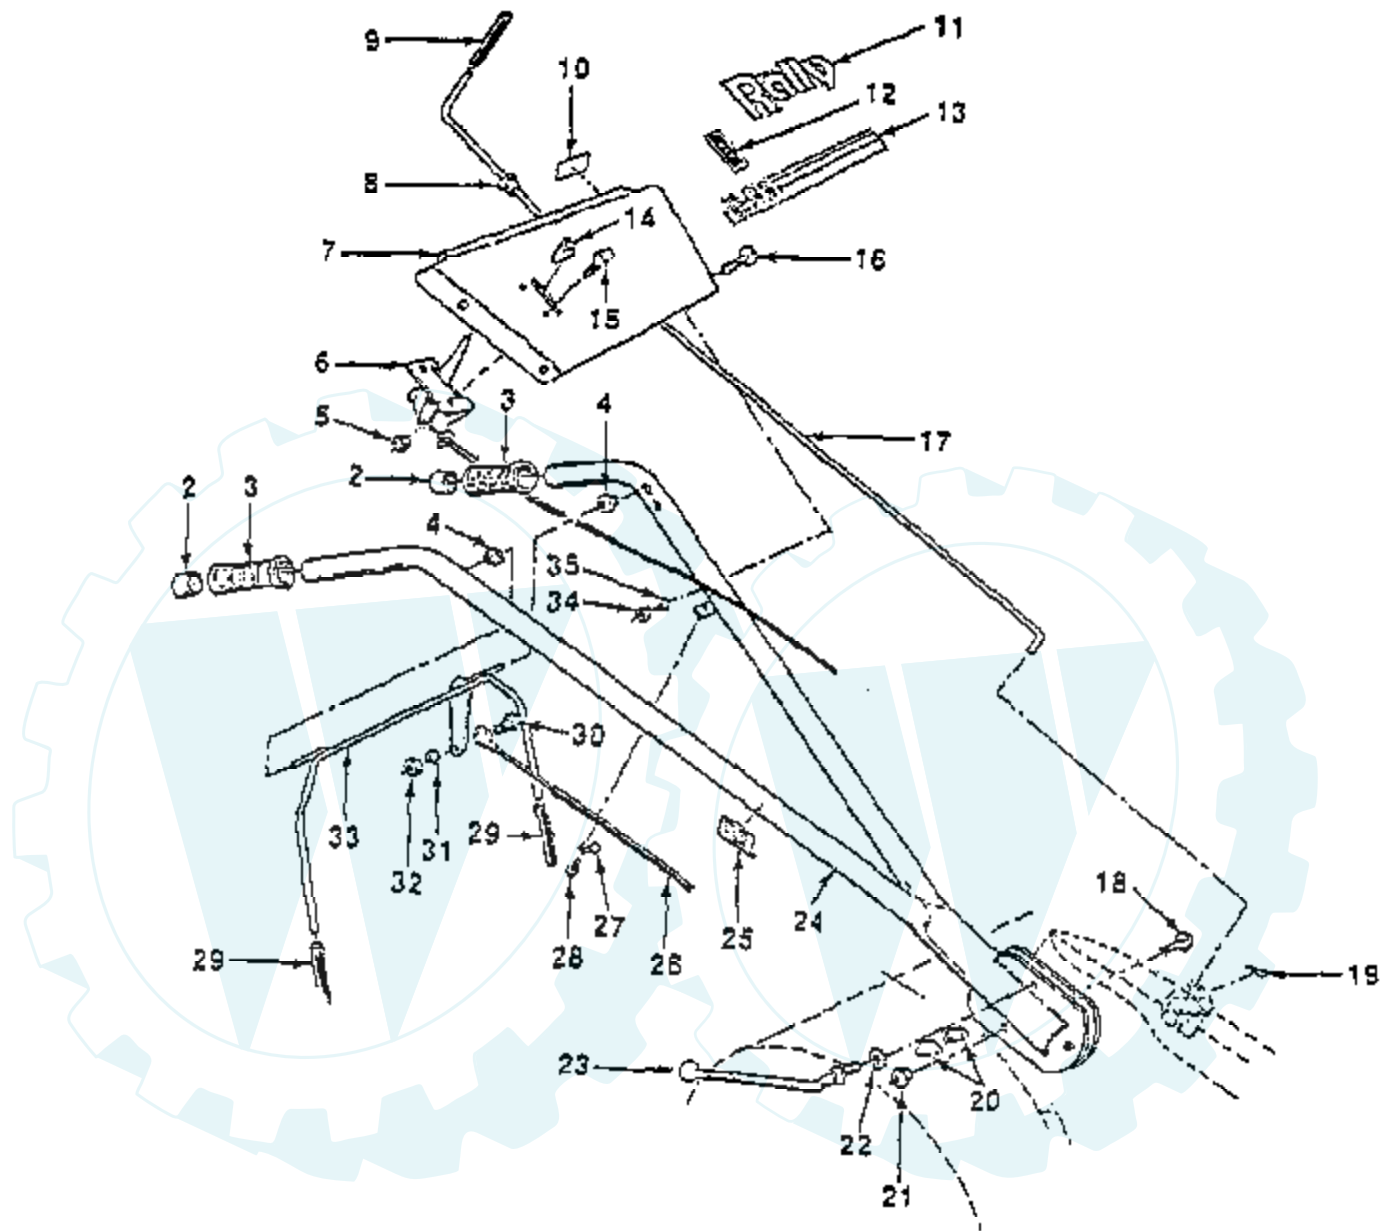

5 H.P. TILLER

Ref #	Part Number	Qty	Description
2	108544X		CAP CRT
3	108279X		NLA
4	5420J		SUB= 146480
5	73731000		NUT
6	110670X		THROTTLE CRT
7	108274X419		SUB= 108274X
8	102856X		GROMMET TI
9	8389J		GRIP TI
10	110678X		NLA
11	109795X		NLA
12	121751X		DECAL, THROTTLE
13	108292X		DECAL, BRACKET HANDLE
14	110680X		KNOB CRT
15	71091008		SCREW
16	72110514		BOLT CARRIAGE CRT
17	108281X		ROD SHIFT CRT
18	72110608		BOLT D
19	4497H		RETAINER M
20	109229X		LOCK CRT
21	5394H		SUB= 73930600
22	19131611		WASHER CRT
23	109228X		LEVER LOCK CRT
24	121566X		HANDLE
25	110614X		DECAL TI
26	102162X		CABLE.CLUTCH.CRT
27	9484R		CONDIUT CLIP T
28	86777		SUB= 750097
29	102604X		GRIP BAR CRT
30	81328		SHOULDER BOLT ST
31	10040400		LOCKWASHER
32	73220400		SUB= 50675
33	108276X		HANDLE BAR CRT
34	1685H		SUB= 68478
35	10040500		LOCKWASHER
	124198X		NLA
	124199X		OWNER'S MANUAL (FRENCH)