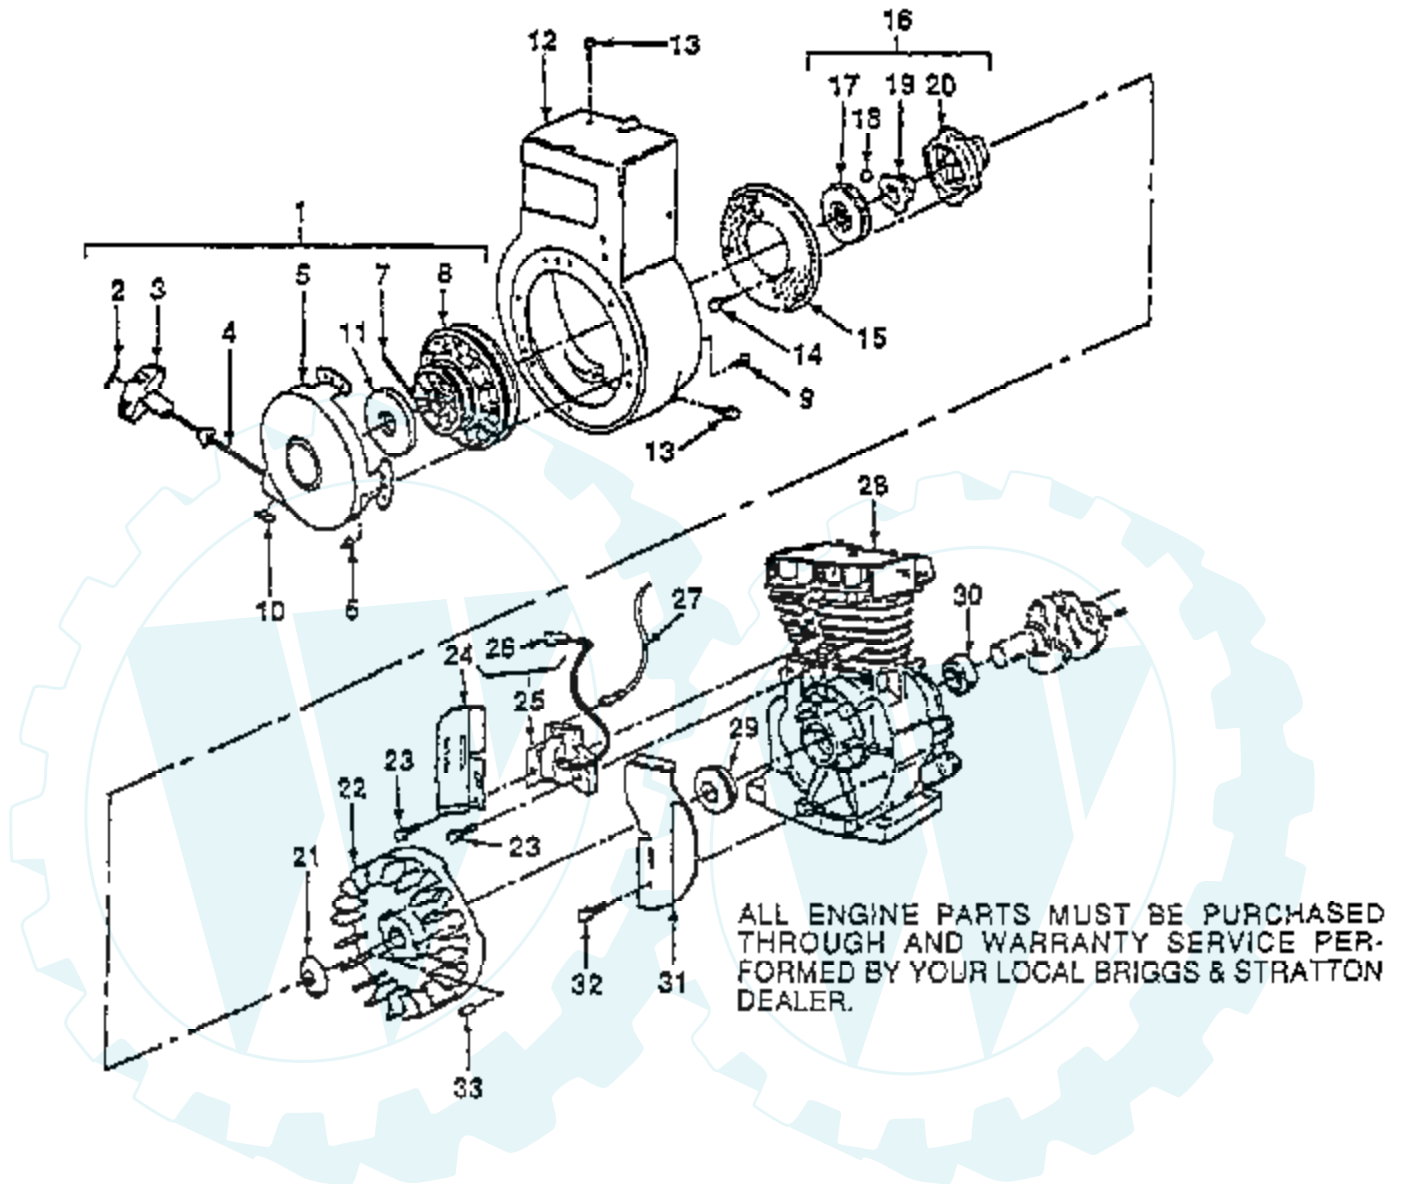

**5 H.P. TILLER
ENGINE - BRIGGS & STRATTON -- MODEL NUMBER 130202, TYPE NUMBER 3129-01**

Ref #	Part Number	Qty	Description
1	390463		STARTER, ASSEMBLY, REWIND
2	230228		PIN, STARTER GRIP
3	66728		GRIP, STARTER ROPE
4	66884		ROPE, REWIND STARTER
5	299431		HOUSING, REWIND STARTER
6	92987		NUT, HEX
7	490179		SPRING, REWIND STARTER
8	295871		PULLEY, REWIND STARTER
9	94128		SCREW, HEX HEAD
10	222598		ANCHOR, SPRING
11	490817		SPACER
12	490169		HOUSING, BLOWER
13	93158		SCREW, SEMS
14	93490		SCREW, HEX HEAD
15	221923		SCREEN, STARTER PULLEY
16	399671		CLUTCH ASSEMBLY, REWIND STARTER
17	394506		WASHER, CLUTCH RETAINER
18	63770		BALL, CLUTCH
19	298799		RATCHET, REWIND STARTER
20	394897		HOUSING, STARTER CLUTCH
21	220865		WASHER, SPRING
22	297229		FLYWHEEL, MAGNETO
23	93414		SCREW, ARMATURE MOUNTING
24	223886		GUIDE, AIR
25	397358		ARMATURE GROUP
26	221798		TERMINAL, IGNITION CABLE
27	398808		WIRE, GROUND
28	395990		CYLINDER ASSEMBLY
29	299819		SEAL, OIL
30	297565		BUSHING, CYLINDER
31	222443		GUARD, FLYWHEEL
32	93705		SUB= 69485
33	222698		KEY, FLYWHEEL