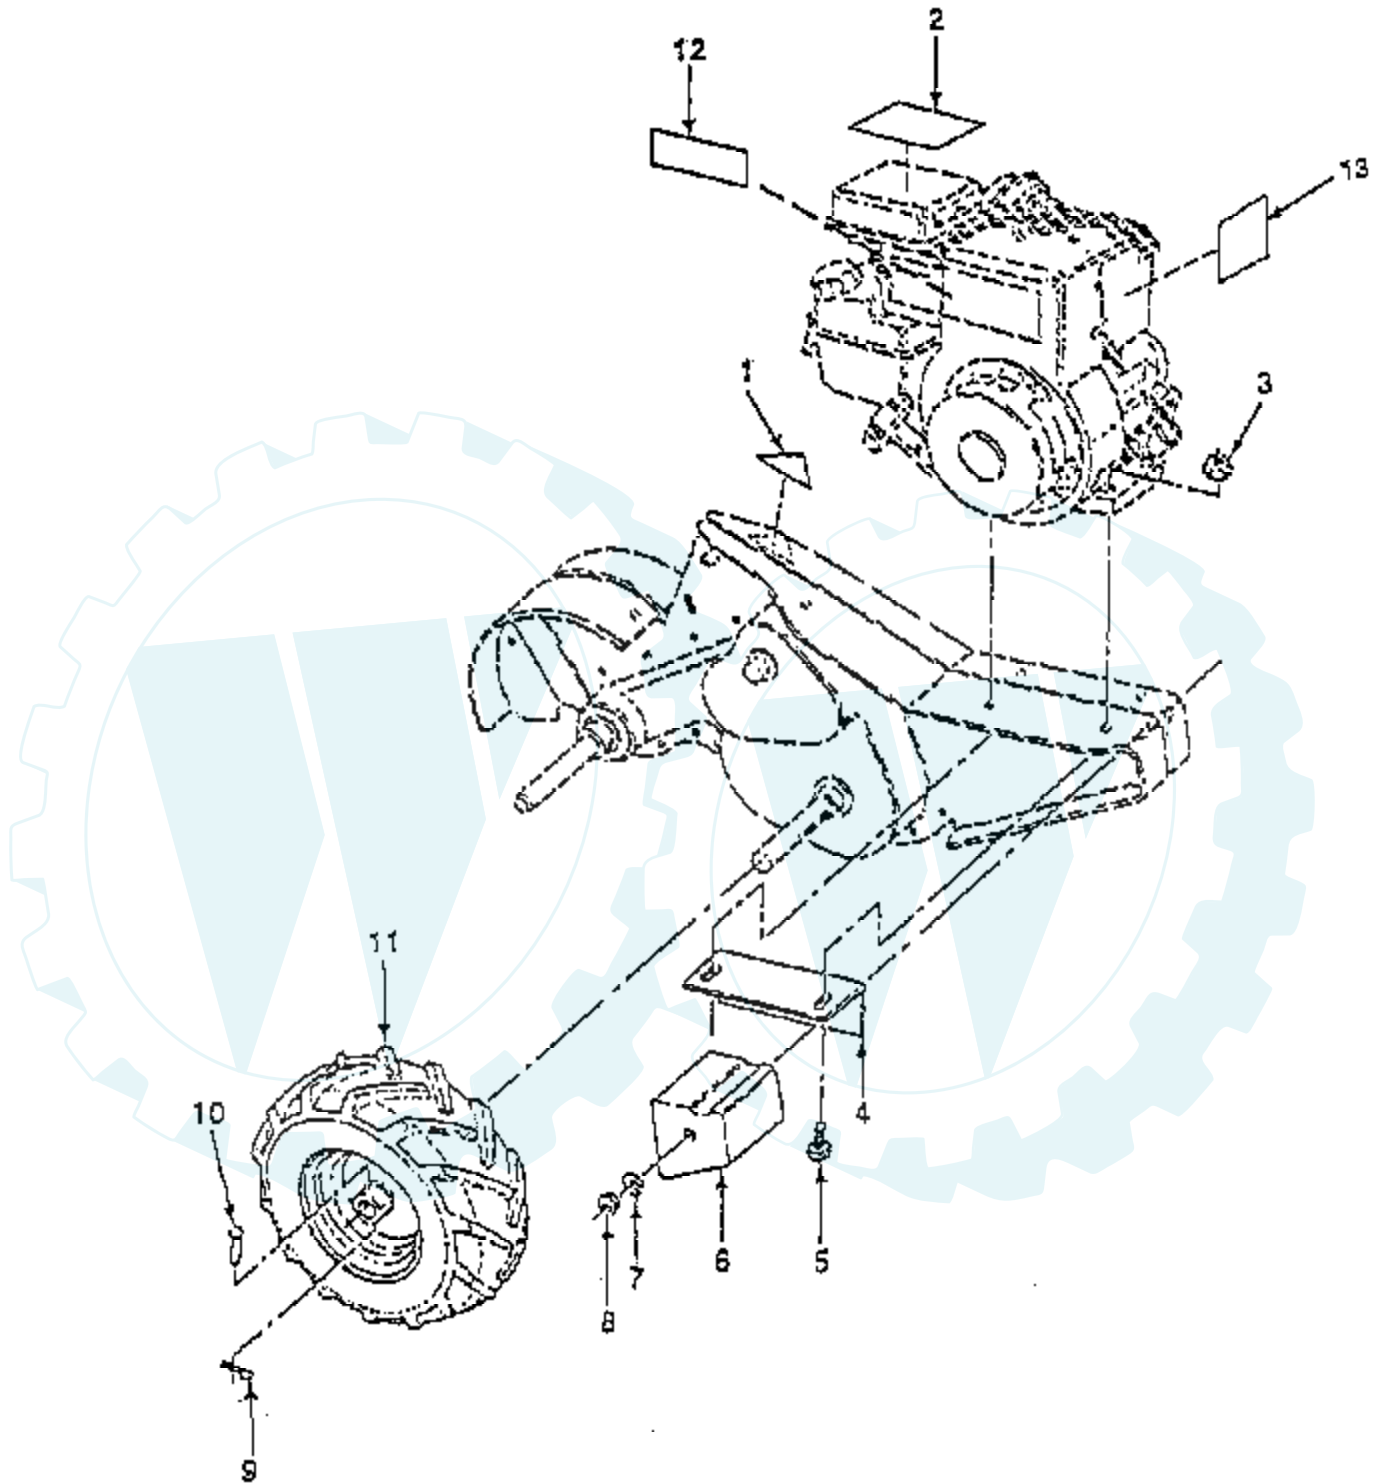

5 H.P. TILLER

Ref #	Part Number	Qty	Description
1			REFER TO IMAGE
2	110612X		DECAL TI
3	73510500		NUT
4	102332X		BRACKET RH CRT
5	74760524		BOLT.HEX.5/16-1.5
6	102173X		COUNTERWEIGHT CRT
7	10040600		LOCKWASHER
8	73220600		NUT.HEX.3/8-16UNC
9	4497H		RETAINER M
10	102841X		SUB= 126875X
11	102190X		TIRE.CHV.13X5.0-6
11	124258X		RIM
11	795R		SUB= 65139
12	121543X		SUB= 271948
13	102697X		DECAL - 5HP