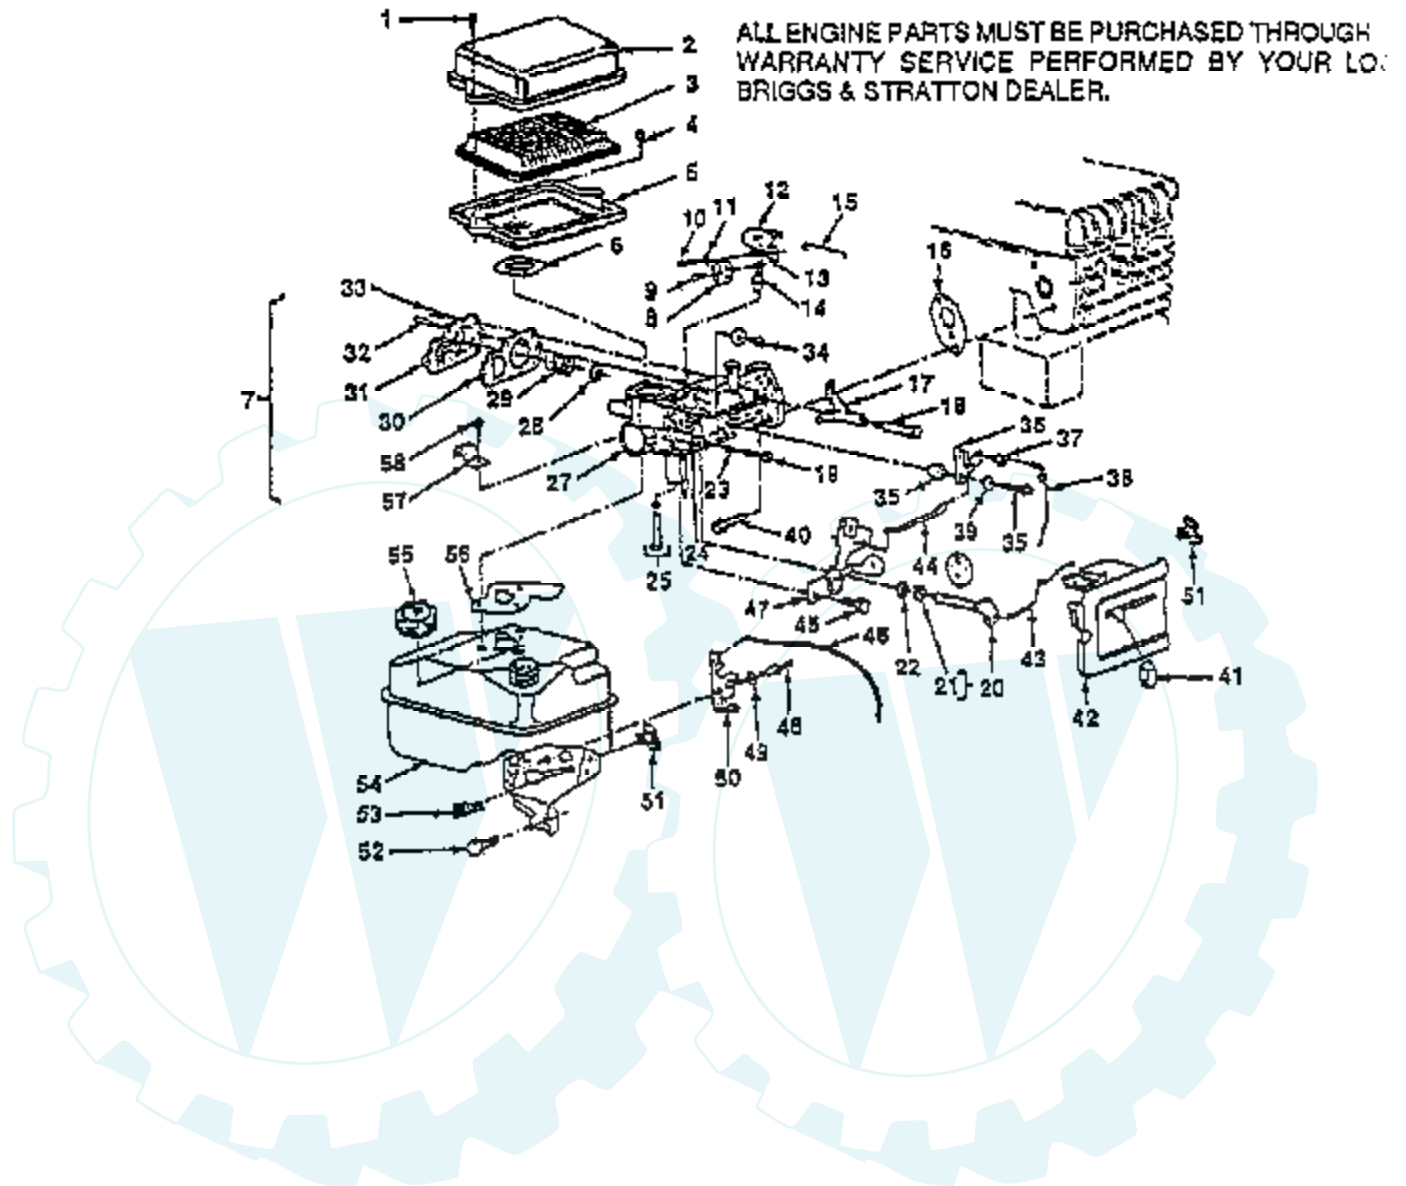

**5 H.P. TILLER
ENGINE - BRIGGS & STRATTON -- MODEL NUMBER 130202, TYPE NUMBER 3129-01**

Ref #	Part Number	Qty	Description
1	490073		SCREW, COVER MOUNTING
2	223765		COVER, AIR CLEANER
3	399959		FILTER, AIR
4	94018		SCREW, AIR CLEANER
5	490074		BASE, AIR CLEANER
6	271935		GASKET, AIR CLEANER MOUNTING
7	492611		CARBURETOR ASSEMBLY
8	223793		THROTTLE, CARBURETOR
9	93499		SCREW
10	93527		SCREW, MACHINE, ROUND HEAD
11	260575		SPRING, THROTTLE ADJUSTMENT
12	490048		SHAFT AND LEVER THROTTLE
13	271853		WASHER, THROTTLE SHAFT, FOAM
14	398970		SEAL, THROTTLE SHAFT
15	262270		LINK, THROTTLE
16	271936		GASKET, INTAKE ELBOW MOUNTING
17	280720		BELL CRANK
18	231520		SCREW, SHOULDER
19	231533		VALVE, NEEDLE
20	491177		VALVE AND SHAFT GROUP, CHOKE
21	270382		WASHER, FOAM
22	221839		WASHER, BRASS
23	26336		SPRING, NEEDLE VALVE
24	223789		PLUG, WELCH
25	391813		FUEL PIPE AND CLIP ASSEMBLY
27	220352		PLUG, WELCH
28	221377		CAP, SPRING
29	262328		SPRING, FUEL PUMP DIAPHRAGM
30	270026		DIAPHRAGM
31	210959		COVER, DIAPHRAGM
32	93265		PIN, DIAPHRAGM COVER
33	93141		SCREW, DIAPHRAGM
34	93543		SCREW, SEMS, HEX HEAD
35	490589		SCREW AND COLLAR
36	223813		CRANK, BELL
37	490507		RETAINER, LINK
38	262279		ROD, SPEED CONTROL
39	220982		WASHER
40	93357		SCREW, SEMS, CARBURETOR MOUNTING
41	280715		KNOB, CONTROL
42	490649		PANEL, CONTROL
43	262359		LINK, CHOKE
44	262470		LINK, CONTROL
45	93572		SCREW
46	262282		SPRING, GOVERNOR
47	491577		LEVER, BRACKET ASSEMBLY
48	93491		RIVET, GOVERNOR CONTROL LEVER MOUNTING
49	222962		BUSHING, GOVERNOR LEVER, FLAT
50	223455		LEVER, GOVERNOR CONTROL
51	396847		SWITCH, STOP
52	94409		SCREW, SEMS, TANK BRACKET MNT.
53	280321		RACK, GEAR CONTROL
54	490554		TANK ASSEMBLY, FUEL
55	490075		CAP, FUEL TANK
56	271928		GASKET, FUEL TANK MOUNTING
57	223786		CLAMP BREATHER TUBE
58	94094		SCREW, SEMS, FUEL TANK MOUNTING