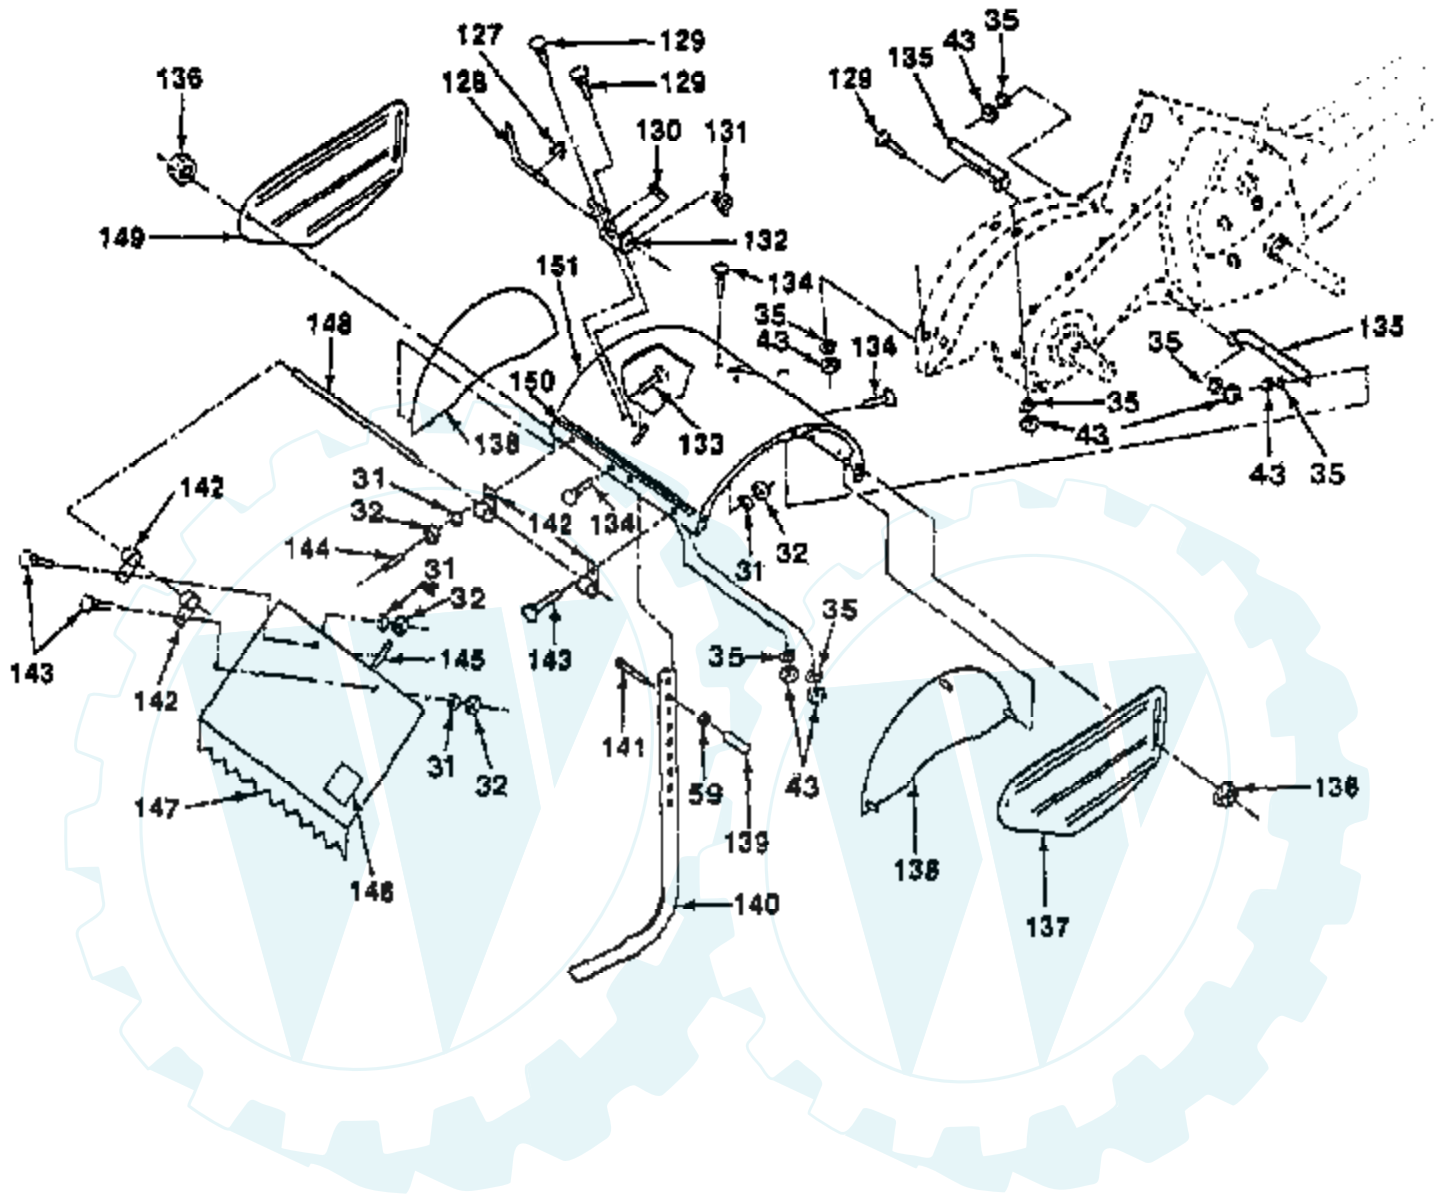

\*See Engine warranty on pages 34 and 35.

---

Ref #	Part Number	Qty	Description
-------	-------------	-----	-------------

---

REFER TO IMAGE

5 H.P. TILLER -- MODEL NUMBER J5000DR

Ref #	Part Number	Qty	Description
152	74610616		BOLT
153	73610600		SUB= 7810H
154	4459J		SUB= 6554J
155	4929H		RIVET.PAN HD.1.75
156	6554J		"TINE.LH.12""
157	3146R		RETAINER.SPRING
158	102380X		TINE ASSY LH CRT
159	6555J		"TINE.RH.12""
160	4460J		SUB= 6555J
161	102382X		TINE ASSY RH CRT
	121165X		NLA
	121276X		OWNER'S MANUAL (FRENCH)
70			REFER TO IMAGE

**5 H.P. TILLER — MODEL NUMBER J5000DR**

Ref #	Part Number	Qty	Description
127	8393J		STAKE PIN TI
128	12000036		KLIP RING TI
129	72110508		BOLT CRT
130	8394J		SPRING TI
131	109230X		SPRING CRT
132	8392J		LATCH BRACKET TI
133	72040410		BOLT
134	72140505		BOLT
135	102155X		SUB= 124343X
136	98000129		NUT
137	104101X		SUB= 104101X417
138	104085X		SUB= 104085X417
139	102701X		GRIP CRT
140	102156X		SUB= 102156X500
141	74930632		BOLT
142	4440J		HINGE CRT
143	72140404		BOLT
144	6712J		VINYL CAP TI
145	109227X		PAD IDLER TI
146	120076X		SUB= 120075X
147	102695X		SUB= 102695X417
148	120588X		PIN HINGE
149	104086X		SUB= 104086X417
150	108283X		DECAL, TINE SHIELD
151	102326X		SUB= 102326X417
35			REFER TO IMAGE
32			REFER TO IMAGE
31			REFER TO IMAGE
43			REFER TO IMAGE
59			REFER TO IMAGE