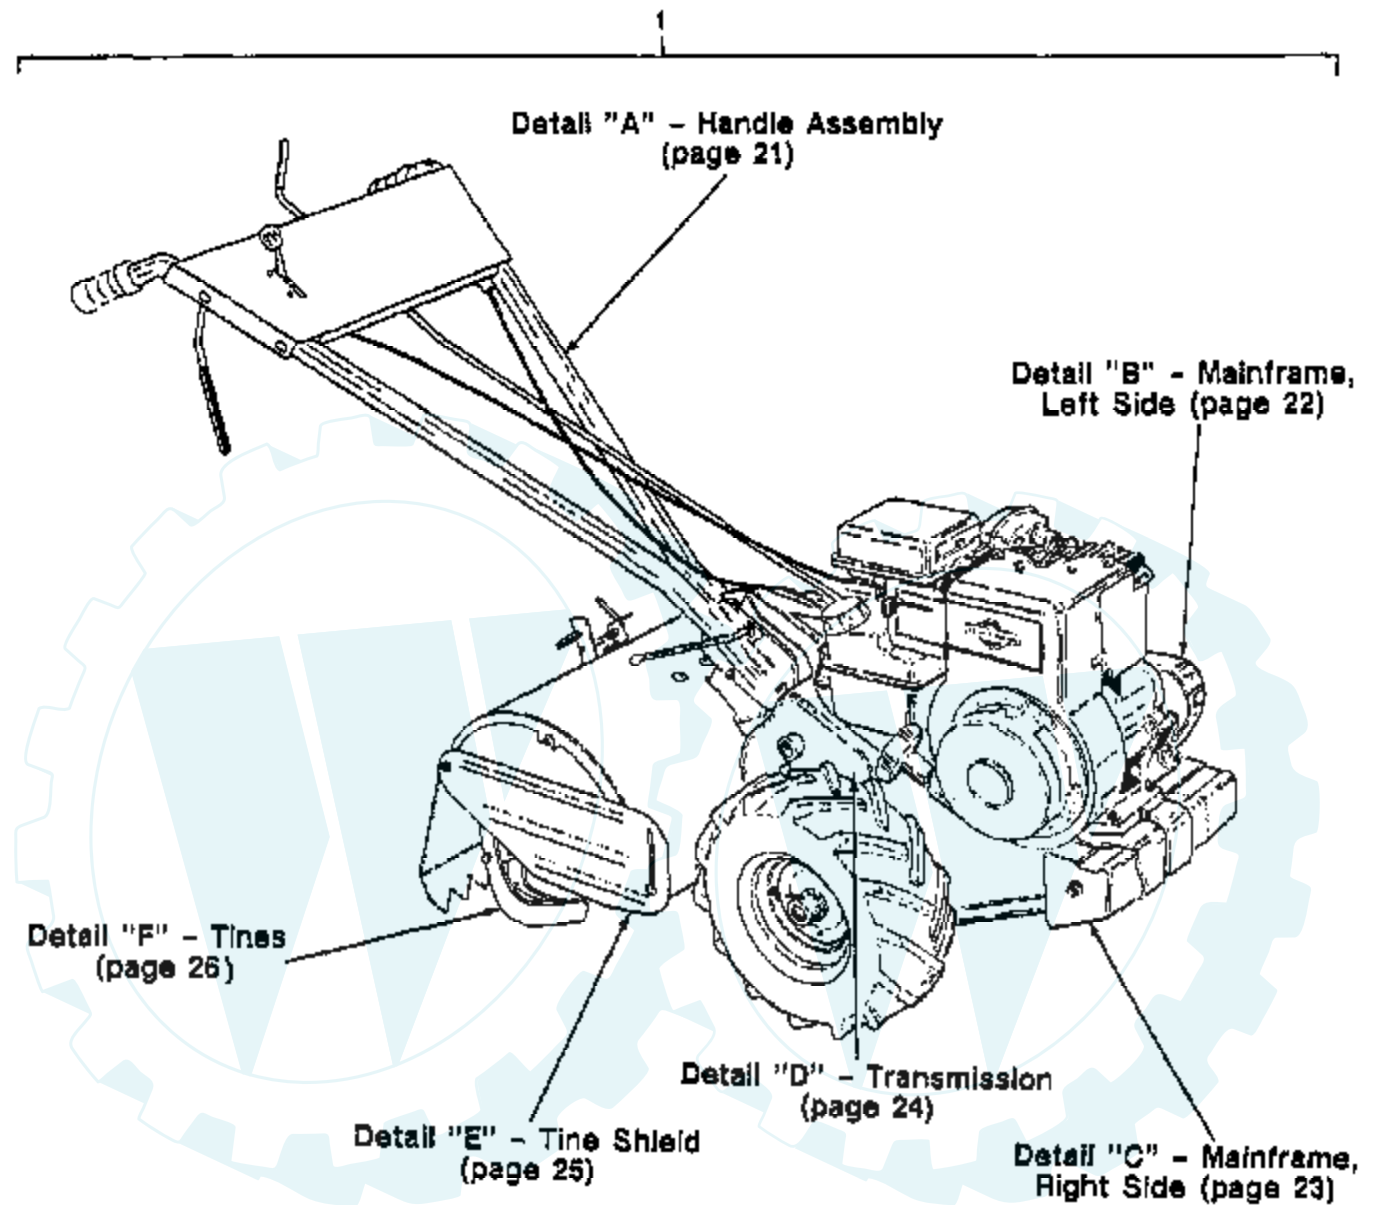

5 H.P. TILLER -- MODEL NUMBER J5000DR

REPLACEMENT PARTS ORDERING

Use only original equipment parts. Replacement parts and service (*with the exception of the Engine parts) may be obtained through the store from which the unit was purchased, an authorized service shop, or any of the central parts distributors listed on the back cover of this manual. When ordering parts, the following information is required: complete model number, part number, description and quantity. For the central parts distributor nearest you, please see the back cover of this manual.

*See Engine warranty on pages 34 and 35.