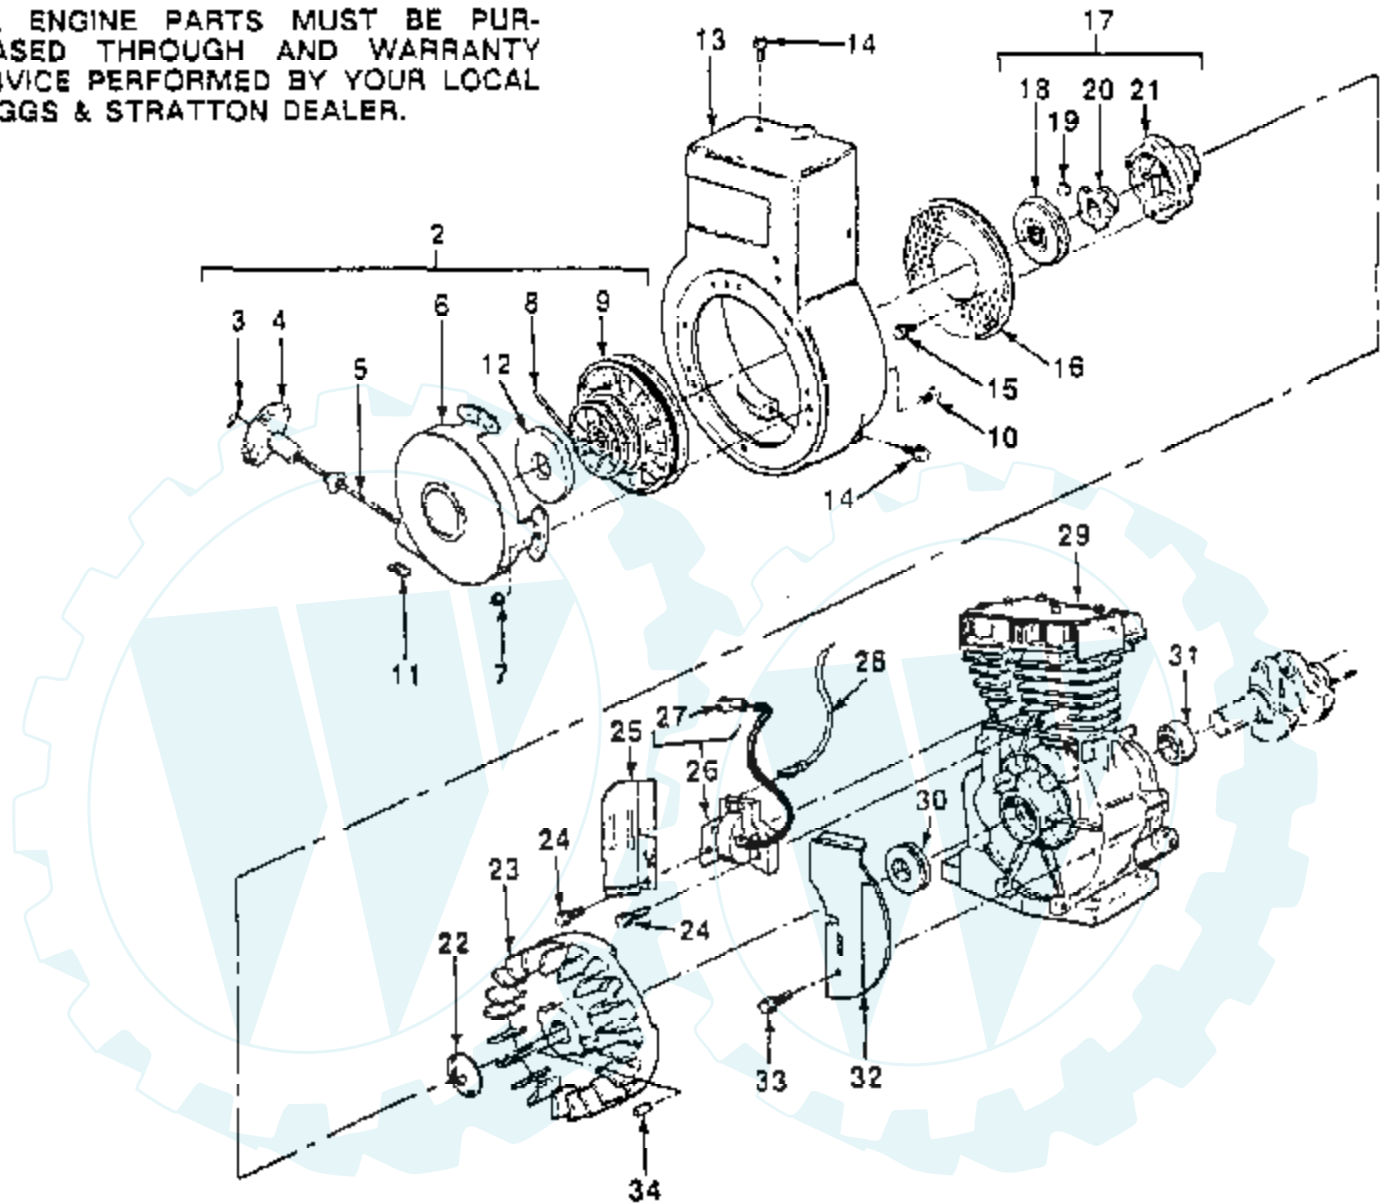

**5 H.P. TILLER -- MODEL NUMBER J5000DR
ENGINE - BRIGGS & STRATTON, MODEL NUMBER 130202, TYPE NUMBER 3129-01**

ALL ENGINE PARTS MUST BE PURCHASED THROUGH AND WARRANTY SERVICE PERFORMED BY YOUR LOCAL BRIGGS & STRATTON DEALER.

Ref #	Part Number	Qty	Description
2	390463		STARTER, ASSEMBLY, REWIND
3	230228		PIN, STARTER GRIP
4	66728		GRIP, STARTER ROPE
5	66884		ROPE, REWIND STARTER
6	299431		HOUSING, REWIND STARTER
7	92987		NUT, HEX
8	490179		SPRING, REWIND STARTER
9	295871		PULLEY, REWIND STARTER
10	94128		SCREW, HEX HEAD
11	222598		ANCHOR, SPRING
12	490817		SPACER
13	490169		HOUSING, BLOWER
14	93158		SCREW, SEMS
15	93490		SCREW, HEX HEAD
16	221923		SCREEN, STARTER PULLEY
17	399671		CLUTCH ASSEMBLY, REWIND STARTER
18	394506		WASHER, CLUTCH RETAINER
19	63770		BALL, CLUTCH
20	298799		RATCHET, REWIND STARTER
21	394897		HOUSING, STARTER CLUTCH
22	220865		WASHER, SPRING
23	297229		FLYWHEEL, MAGNETO
24	93414		SCREW, ARMATURE MOUNTING
25	22388		GUIDE, AIR
26	397358		ARMATURE GROUP
27	221798		TERMINAL, IGNITION CABLE
28	398808		WIRE, GROUND
29	395990		CYLINDER ASSEMBLY
30	299819		SEAL, OIL
31	297565		BUSHING, CYLINDER
32	222443		GUARD, FLYWHEEL
33	93705		SUB= 69485
34	222698		KEY, FLYWHEEL