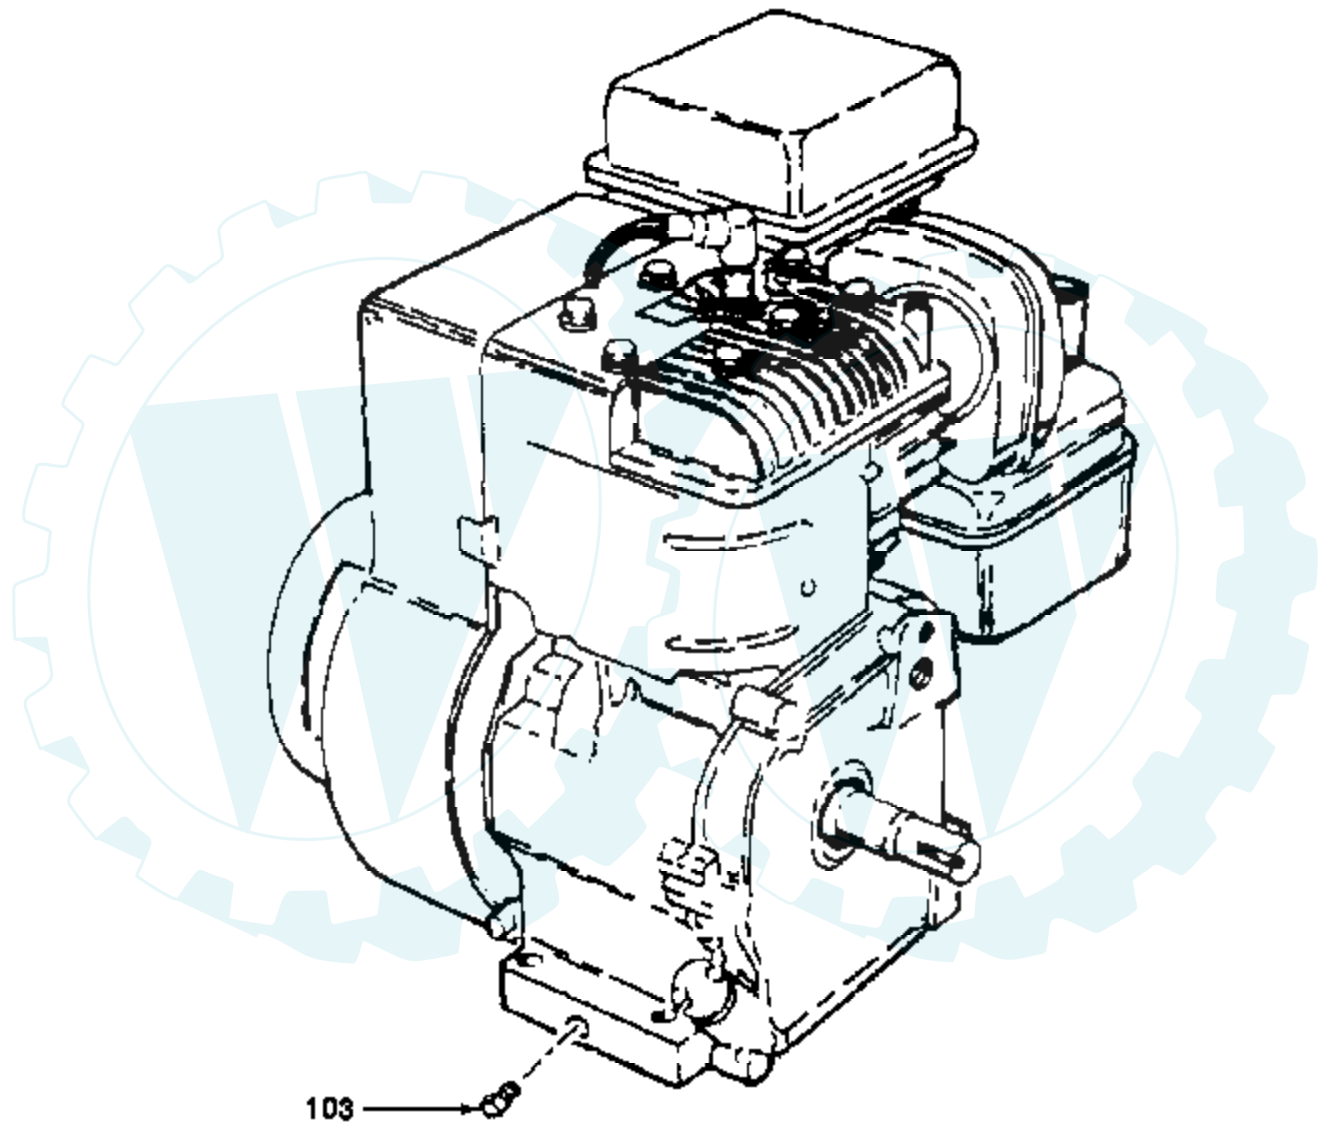

---

Ref #	Part Number	Qty	Description
-------	-------------	-----	-------------

---

REFER TO IMAGE

**5 H.P. TILLER -- MODEL NUMBER J5000DR  
ENGINE - BRIGGS & STRATTON, MODEL NUMBER 130202, TYPE NUMBER 3129-01**

**ALL ENGINE PARTS MUST BE PURCHASED THROUGH AND WARRANTY SERVICE PERFORMED BY YOUR LOCAL BRIGGS & STRATTON DEALER.**

Ref #	Part Number	Qty	Description
103	91249		PLUG, PIPE 1/4" STD.

**5 H.P. TILLER -- MODEL NUMBER J5000DR  
ENGINE -- BRIGGS & STRATTON, MODEL NUMBER 130202, TYPE NUMBER 3129-01**