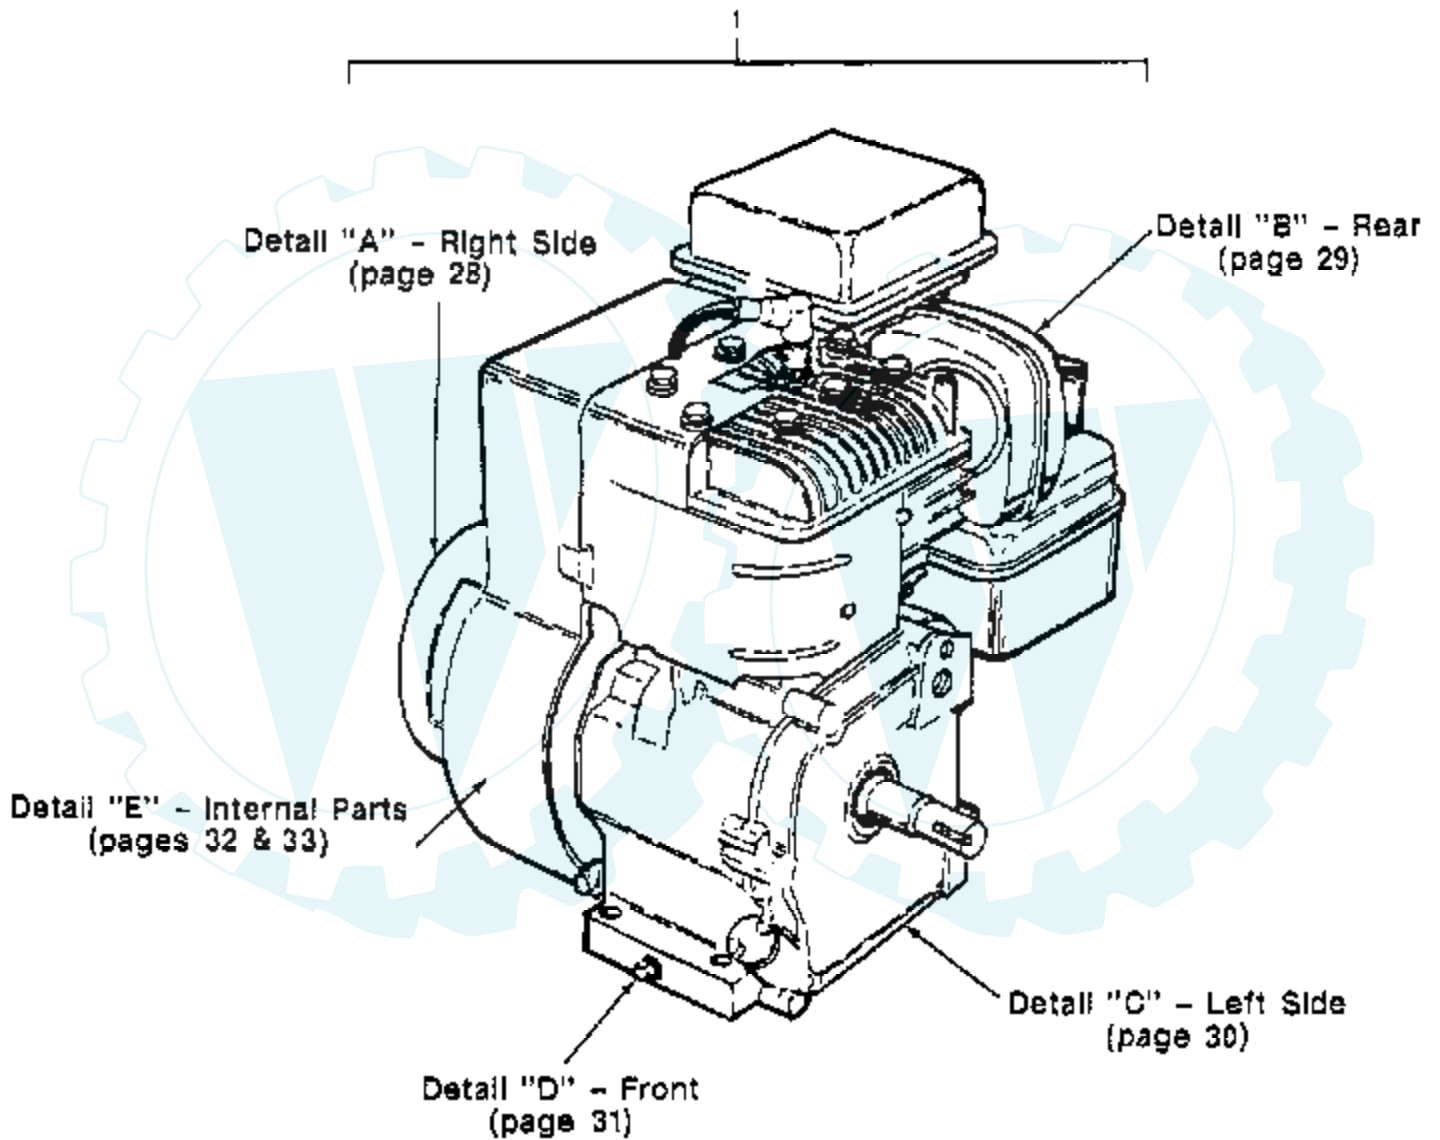

**5 H.P. TILLER -- MODEL NUMBER J5000DR  
ENGINE - BRIGGS & STRATTON, MODEL NUMBER 130202, TYPE NUMBER 3129-01**

ALL ENGINE PARTS MUST BE PURCHASED THROUGH AND WARRANTY SERVICE PERFORMED BY YOUR LOCAL BRIGGS & STRATTON DEALER.

---

Ref #	Part Number	Qty	Description
-------	-------------	-----	-------------

---

REFER TO IMAGE

**5 H.P. TILLER -- MODEL NUMBER J5000DR  
ENGINE - BRIGGS & STRATTON, MODEL NUMBER 130202, TYPE NUMBER 3129-01**

**ALL ENGINE PARTS MUST BE PURCHASED THROUGH AND WARRANTY SERVICE PERFORMED BY YOUR LOCAL BRIGGS & STRATTON DEALER.**

Ref #	Part Number	Qty	Description
103	91249		PLUG, PIPE 1/4" STD.

**5 H.P. TILLER -- MODEL NUMBER J5000DR  
ENGINE -- BRIGGS & STRATTON, MODEL NUMBER 130202, TYPE NUMBER 3129-01**