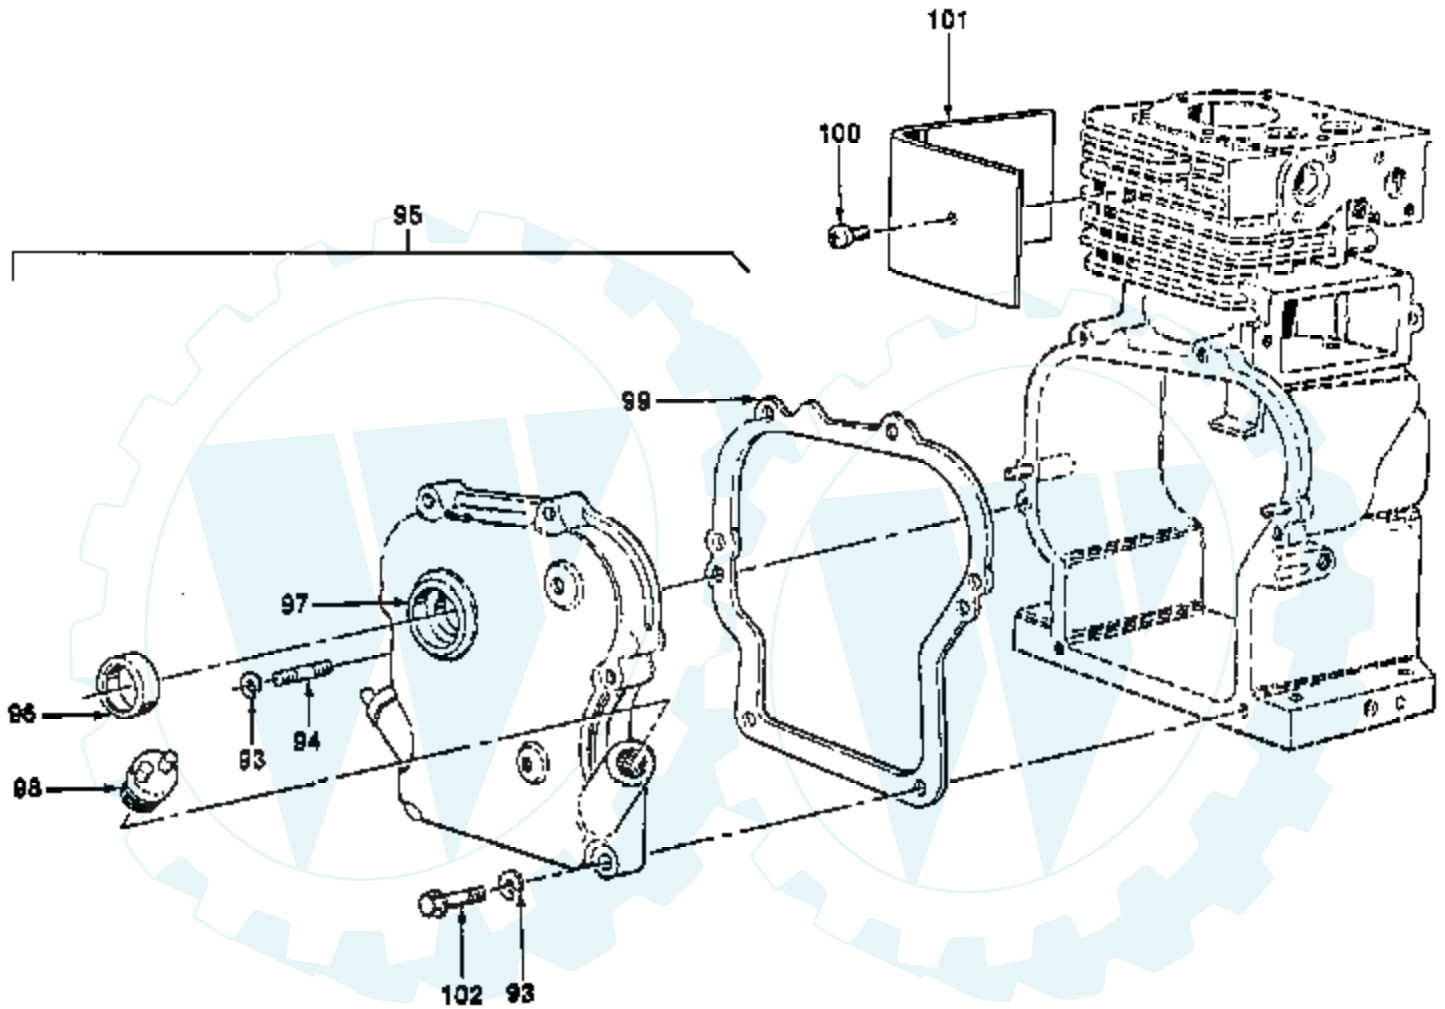

**5 H.P. TILLER — MODEL NUMBER J5000DR
ENGINE - BRIGGS & STRATTON, MODEL NUMBER 130202, TYPE NUMBER 3129-01**

ALL ENGINE PARTS MUST BE PURCHASED THROUGH AND WARRANTY SERVICE PERFORMED BY YOUR LOCAL BRIGGS & STRATTON DEALER.

Ref #	Part Number	Qty	Description
93	90832		WASHER, LOCK
94	93656		STUD
95	297602		COVER ASSEMBLY, CRANKCASE
96	294606		SEAL, OIL
97	297603		BUSHING, CRANKCASE COVER
98	66768		PLUG, OIL FILLER
99	270080		GASKET CRANKCASE STANDARD .015"
100	93490		SCREW, HEX HEAD
101	221511		SHIELD, CYLINDER
102	93032		SCREW, SEM, MOUNTING