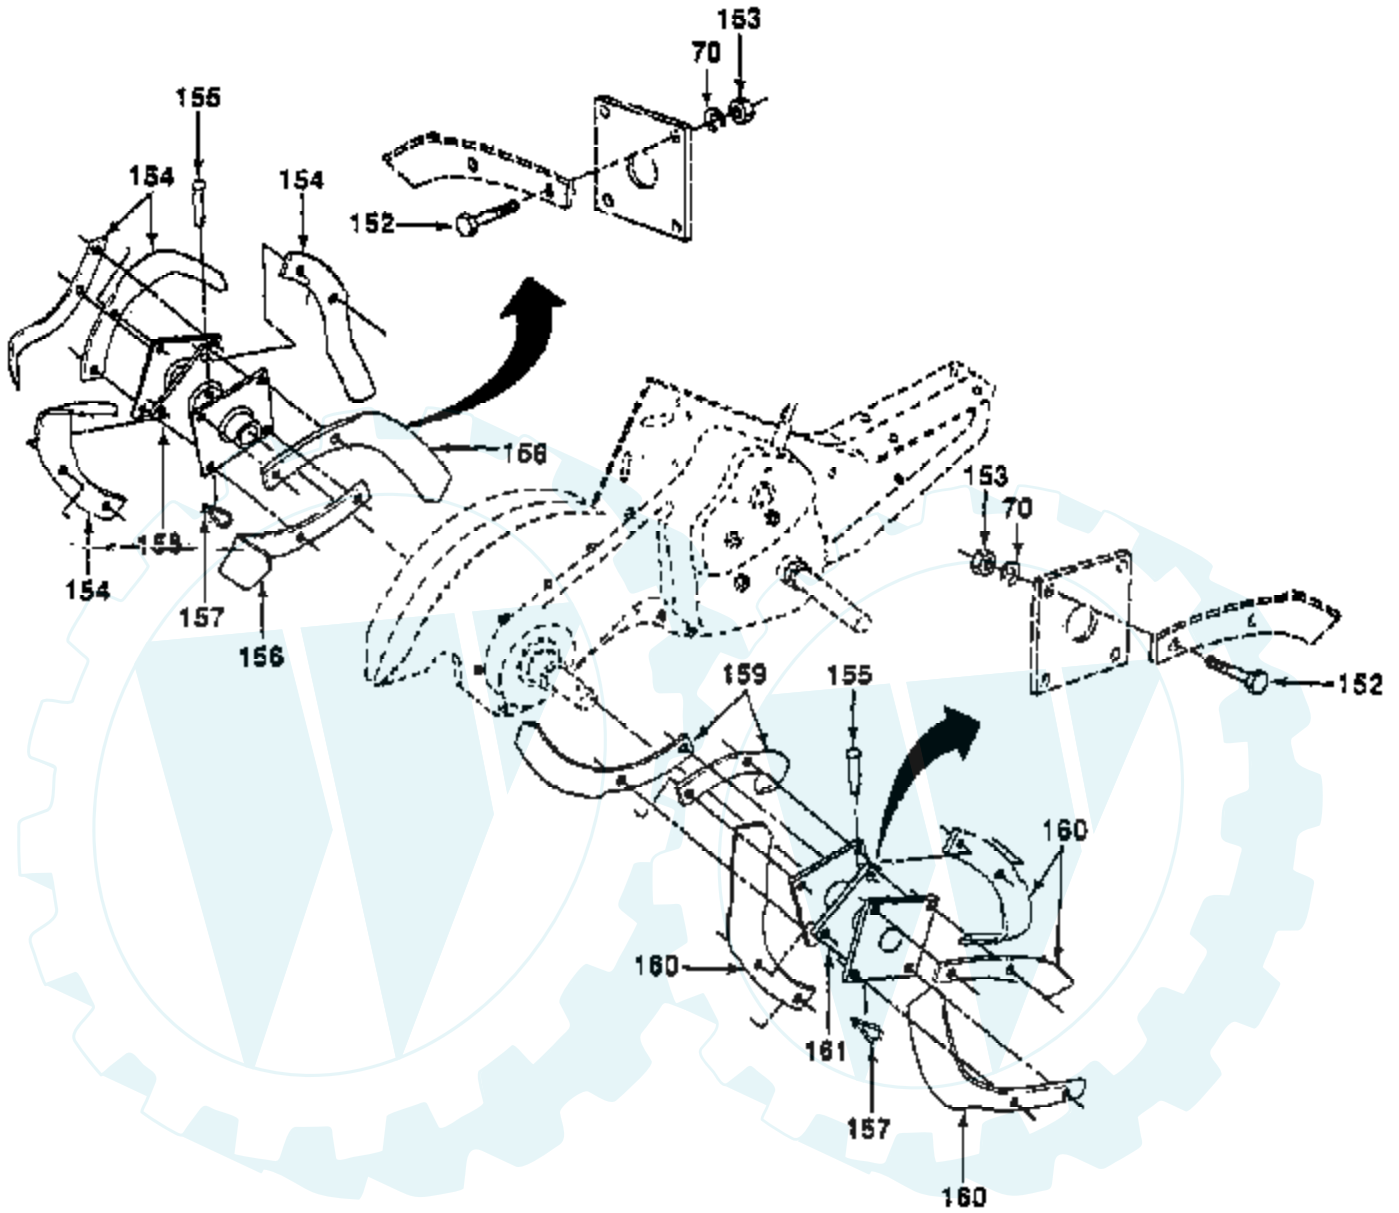

\*See Engine warranty on pages 34 and 35.

---

Ref #	Part Number	Qty	Description
-------	-------------	-----	-------------

---

REFER TO IMAGE

5 H.P. TILLER -- MODEL NUMBER J5000DR

Ref #	Part Number	Qty	Description
152	74610616		BOLT
153	73610600		SUB= 7810H
154	4459J		SUB= 6554J
155	4929H		RIVET.PAN HD.1.75
156	6554J		"TINE.LH.12""
157	3146R		RETAINER.SPRING
158	102380X		TINE ASSY LH CRT
159	6555J		"TINE.RH.12""
160	4460J		SUB= 6555J
161	102382X		TINE ASSY RH CRT
	121165X		NLA
	121276X		OWNER'S MANUAL (FRENCH)
70			REFER TO IMAGE

5 H.P. TILLER -- MODEL NUMBER J5000DR

Ref #	Part Number	Qty	Description
75	121146X		SUB= 155112
76	121147X		SUB= 150698
77	106211X		GASKET TI
78	5020J		NEEDLE BRNG LT
79	1370H		"T, BEARING"
80	102113X		PINION-INPUT CRT
81	102110X		SHAFT-INPUT CRT
82	4895H		"TI, BEARING"
83	102136X		WASHER SEAL CRT
84	7392M		SUB= 100482K
85	100371K		SPRING-SHIFT CRT
86	106160X		O-RING TI
87	102107X		ARM ASSY CRT
88	8353J		SHIFT FORK TI
89	12000039		KLIP RING
90	102109X		SHAFT SHIFT CRT
91	104159X		SPACER SPLIT CRT
92	4358J		WASHER
93	12000040		KLIP RING
94	102114X		GEAR ASSY CRT
95	102115X		GEAR-REV IDLR CRT
96	6803J		NEEDLE BEARING TI
97	102111X		SHAFT CRT
98	10040700		LOCKWASHER
99	73610700		NUT.ASF.HEX.7/16
100	102128X		O RING CRT
101	102100X		"CRT, BEARING"
102	106390X		BUSHING TI
103	102134X		CHAIN CRT
104	109204X		SUB= 150737
105	102106X		SUB= 918102106X
106	106388X		SPACER TI
107	102121X		SPRCKT 8 GEAR CRT
108	102112X		SHFT 2ND RED. CRT
109	102101X		SCRW WHIZ LOK CRT
110	106141X		SUB= 137300
111	4422J		BEARING
112	106142X		SUB= 137300
113	105345X		GEAR TI
114	105346X		GEAR TI
115	8358J		REDUCTION SHFT TI
116	4220R		BRNG RACE
117	106146X		SPACER TI
118	9272R		SUB= 123899X
119	102144X		RING SPIRAL CRT
120	9676R		SUB= 147344
121	9674R		SUB= 147344
122	121745X		SUB= 150700
123	106144X		SHAFT ASSY TI
124	106147X		CHAIN.50 LINK TI
125	17580408		SCREW CRT
126	73220500		NUT.HEX.5/16-18