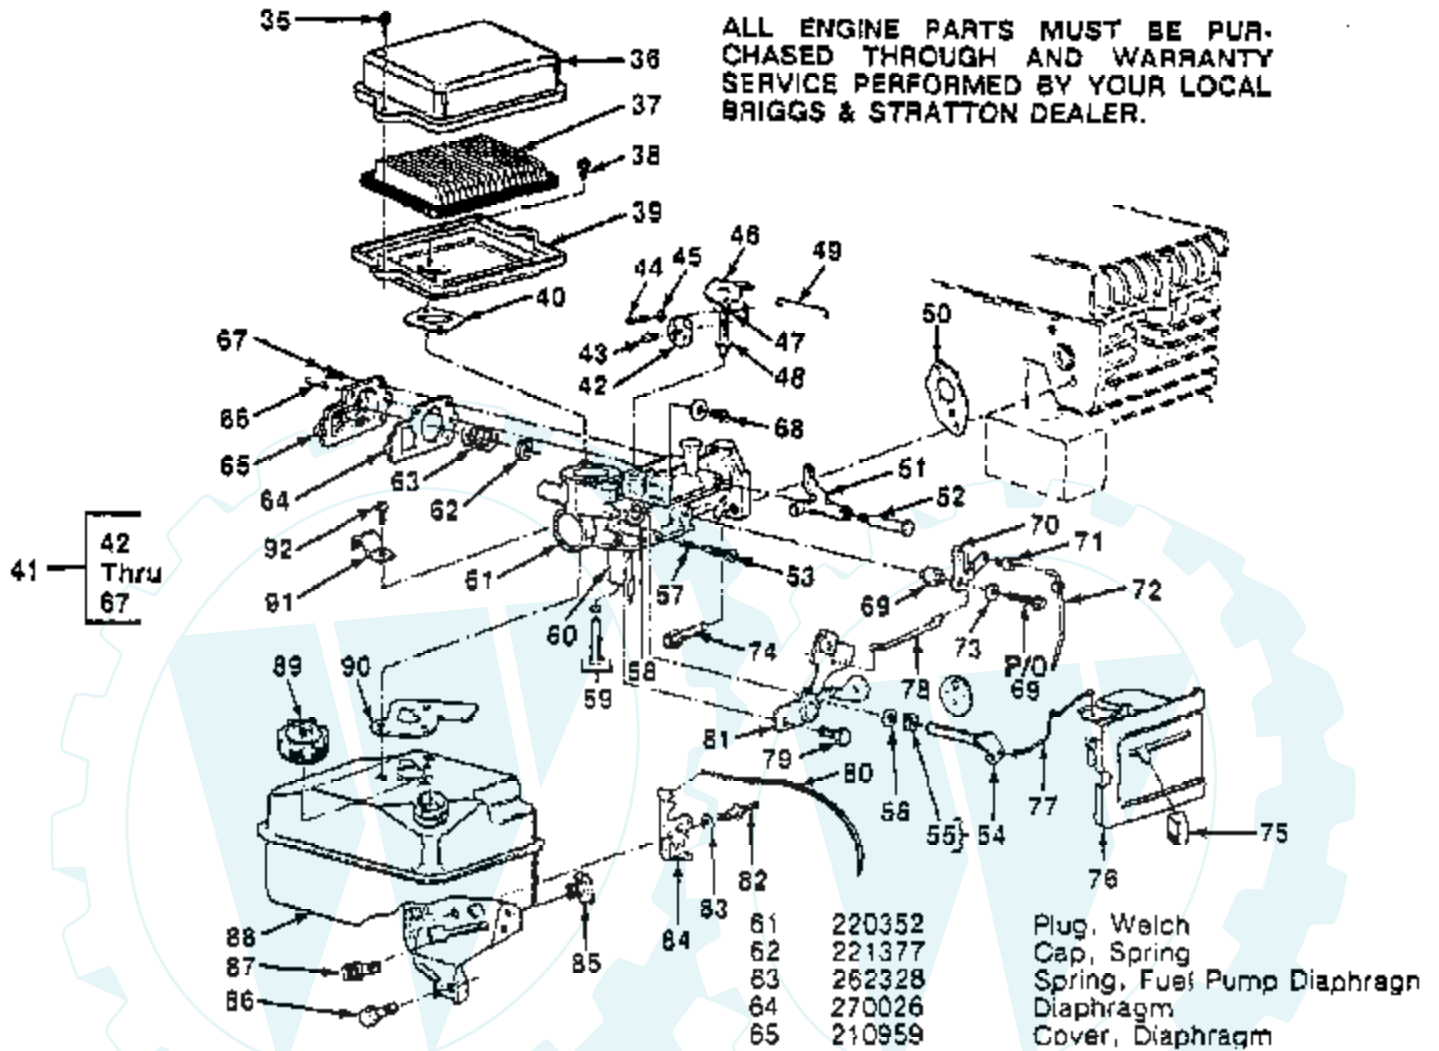

**5 H.P. TILLER -- MODEL NUMBER J5000DR
ENGINE - BRIGGS & STRATTON, MODEL NUMBER 130202, TYPE NUMBER 3129-01**

ALL ENGINE PARTS MUST BE PURCHASED THROUGH AND WARRANTY SERVICE PERFORMED BY YOUR LOCAL BRIGGS & STRATTON DEALER.

Ref #	Part Number	Qty	Description
35	490073		SCREW, COVER MOUNTING
36	223765		COVER, AIR CLEANER
37	399959		FILTER, AIR
38	94018		SCREW, AIR CLEANER
39	490074		BASE, AIR CLEANER
40	271935		GASKET, AIR CLEANER MOUNTING
41	490533		CARBURETOR ASSY
42	223793		THROTTLE, CARBURETOR
43	93499		SCREW
44	93527		SCREW, MACHINE, ROUND HEAD
45	260575		SPRING, THROTTLE ADJUSTMENT
46	490048		SHAFT AND LEVER THROTTLE
47	271853		WASHER, THROTTLE SHAFT, FOAM
48	398970		SEAL, THROTTLE SHAFT
49	262270		LINK, THROTTLE
50	271936		GASKET, INTAKE ELBOW MOUNTING
51	280720		BELL CRANK
52	231520		SCREW, SHOULDER
53	231530		VALVE, NEEDLE
54	491177		VALVE AND SHAFT GROUP, CHOKE
55	270382		WASHER, FOAM
56	221839		WASHER, BRASS
57	26336		SPRING, NEEDLE VALVE
58	223789		PLUG, WELCH
59	391813		FUEL PIPE AND CLIP ASSEMBLY
60	223472		PLUG, WELCH
61	220352		PLUG, WELCH
62	221377		CAP, SPRING
63	262328		SPRING, FUEL PUMP DIAPHRAGM
64	270026		DIAPHRAGM
65	210959		COVER, DIAPHRAGM
66	93265		PIN, DIAPHRAGM COVER
67	93141		SCREW, DIAPHRAGM
68	93543		SCREW, SEMS, HEX HEAD
69	490589		SCREW AND COLLAR
70	223813		CRANK, BELL
71	490507		RETAINER, LINK
72	262279		ROD, SPEED CONTROL
73	220982		WASHER
74	93357		SCREW, SEMS, CARBURETOR MOUNTING
75	280715		KNOB, CONTROL
76	490649		PANEL, CONTROL
77	262359		LINK, CHOKE
78	262470		LINK, CONTROL
79	93572		SCREW
80	262283		SPRING, GOVERNOR
81	491577		LEVER, BRACKET ASSEMBLY
82	93491		RIVET, GOVERNOR CONTROL LEVER MOUNTING
83	222962		BUSHING, GOVERNOR LEVER, FLAT
84	223455		LEVER, GOVERNOR CONTROL
85	396847		SWITCH, STOP
86	93343		SCREW, SEMS
87	280321		RACK, GEAR CONTROL
88	490554		TANK ASSEMBLY, FUEL
89	490075		CAP, FUEL TANK
90	271928		GASKET, FUEL TANK MOUNTING
91	223786		CLAMP BREATHER TUBE
92	94094		SCREW, SEMS, FUEL TANK MOUNTING