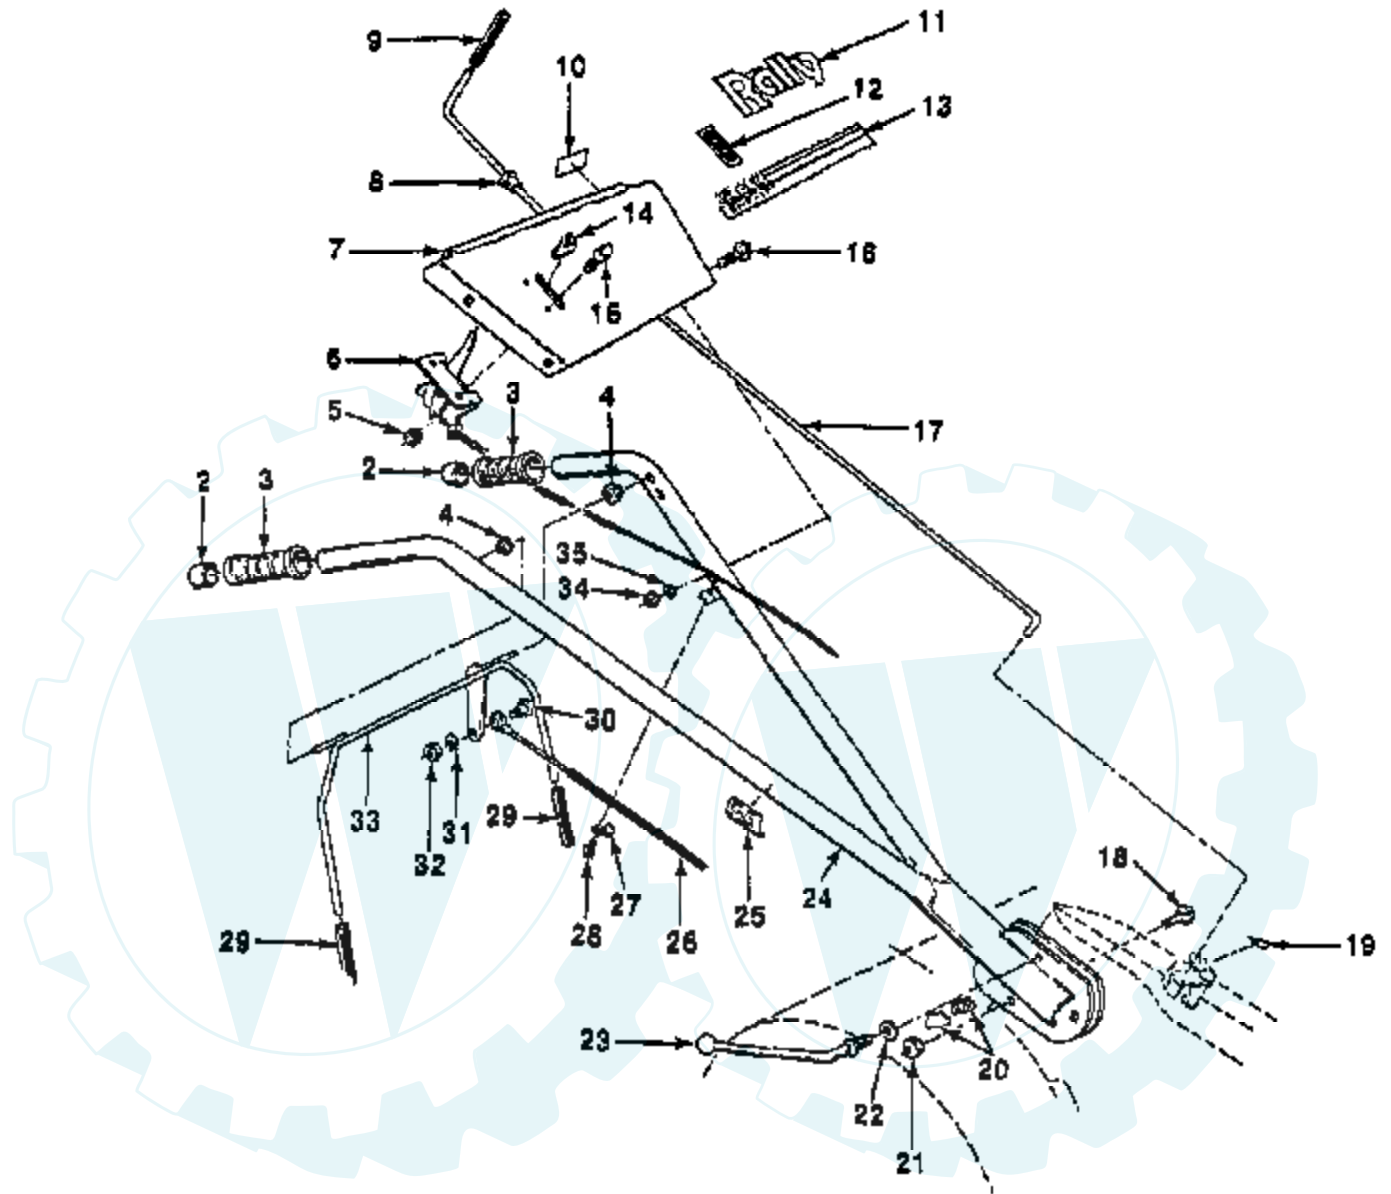

5 H.P. TILLER -- MODEL NUMBER J5000DR

Ref #	Part Number	Qty	Description
2	108544X		CAP CRT
3	108279X		NLA
4	5420J		SUB= 146480
5	73731000		NUT
6	110670X		THROTTLE CRT
7	108274X		NLA
8	102856X		GROMMET TI
9	8389J		GRIP TI
10	110678X		NLA
11	109795X		NLA
12	121751X		DECAL, THROTTLE
13	108292X		DECAL, BRACKET HANDLE
14	110680X		KNOB CRT
15	71091008		SCREW
16	72110514		BOLT CARRIAGE CRT
17	108281X		ROD SHIFT CRT
18	72110608		BOLT D
19	4497H		RETAINER M
20	109229X		LOCK CRT
21	5394H		SUB= 73930600
22	19131611		WASHER CRT
23	109228X		LEVER LOCK CRT
24	121566X		HANDLE
25	110614X		DECAL TI
26	102162X		CABLE.CLUTCH.CRT
27	9484R		CONDIUT CLIP T
28	86777		SUB= 750097
29	102604X		GRIP BAR CRT
30	81328		SHOULDER BOLT ST
31	10040400		LOCKWASHER
32	73220400		SUB= 50675
33	108276X		HANDLE BAR CRT
34	1685H		SUB= 68478
35	10040500		LOCKWASHER