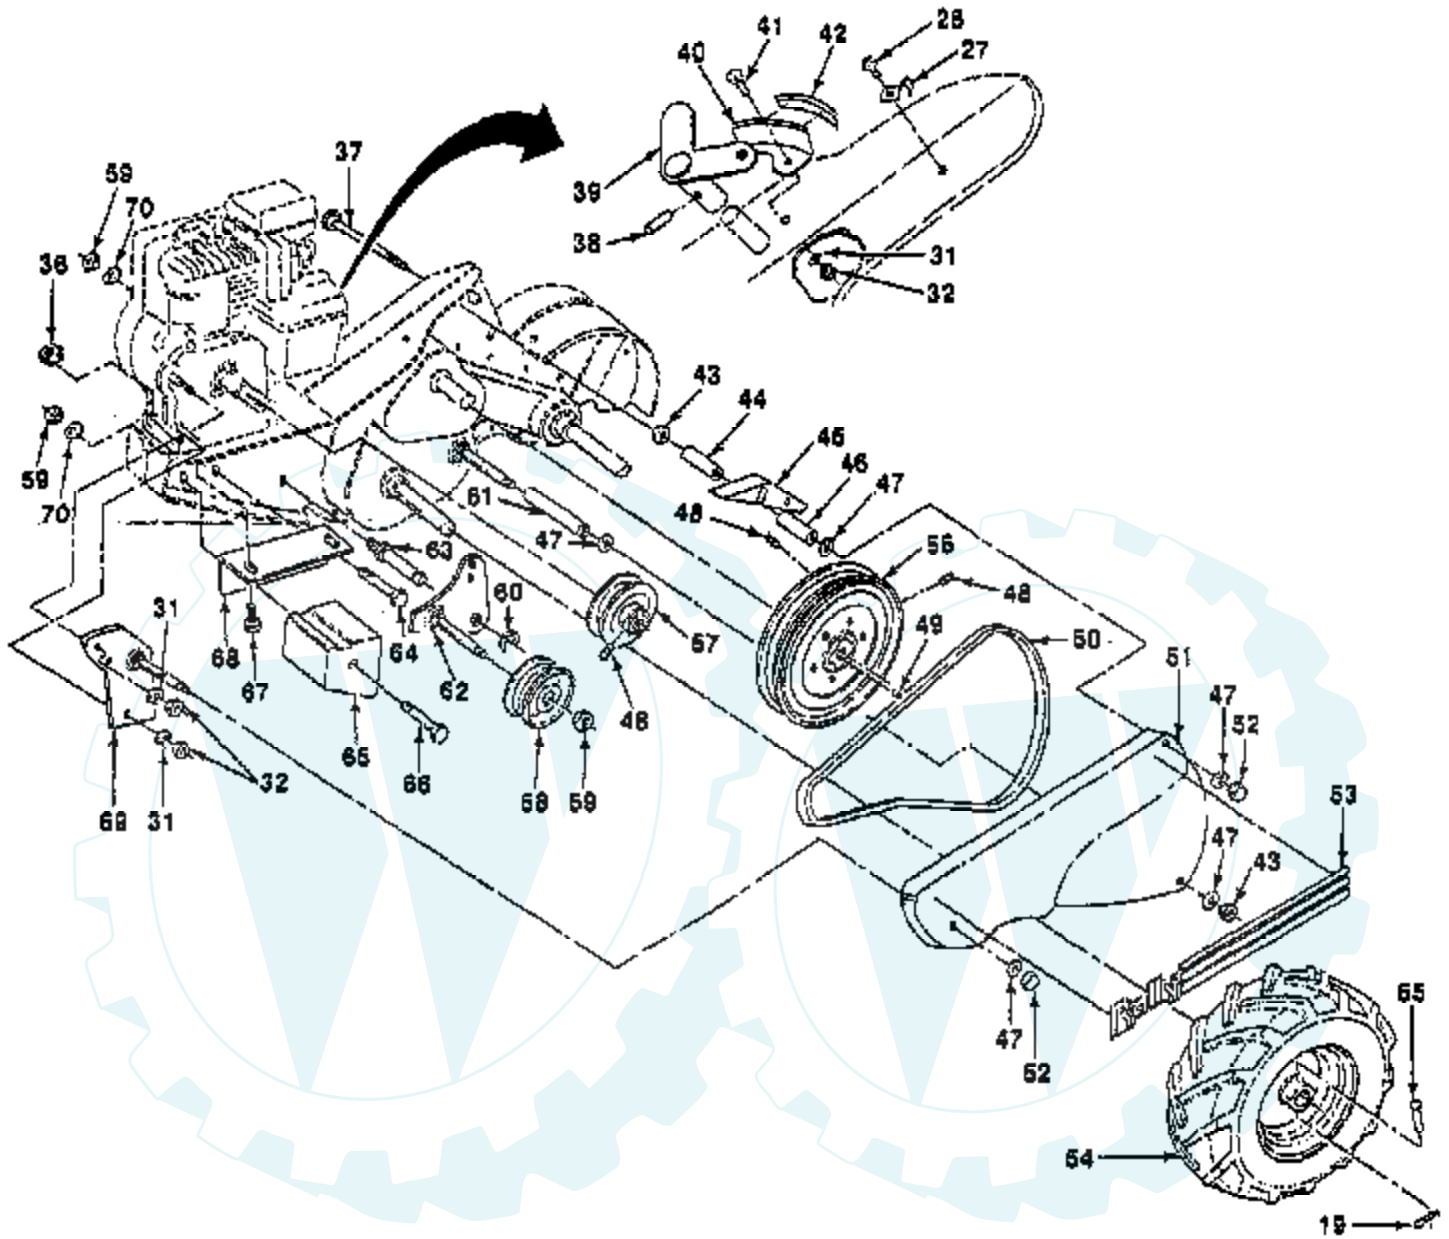

5 H.P. TILLER -- MODEL NUMBER J5000DR

Ref #	Part Number	Qty	Description
36	73510500		NUT
37	74930579		SUB= 74930576
38	1572H		SUB= 2882J
39	110111X		LEVER ASM CRT
40	8700J		PANEL TI
41	72110404		BOLT
42	104323X		NLA
43	73220500		NUT.HEX.5/16-18
44	110651X		SPACER CRT
45	110653X		GUARD CRT
46	110652X		SPACER CRT
47	19111116		WASHER
48	23230506		SET SCREW
49	2649M		KEY T
50	102143X		SUB= 132672
51	102148X		SUB= 131159X417
52	104214X		NUT TI
53	109794X		DECAL, BELT GUARD
54	109208X		SUB= 124258X
	102190X		TIRE.CHV.13X5.0-6
	795R		SUB= 65139
55	102841X		SUB= 126875X
56	100473M		"SHEAVE 10" CRT"
57	102142X		SUB= 130816
58	104679X		PULLEY-IDLER TI
59	73220600		NUT.HEX.3/8-16UNC
60	12000032		KLIP RING
61	120938X		SPACER
62	105611X		SUB= 918105611X
63	102141X		SHIFT ARM CRT
64	74760616		BOLT
65	102383X		COUNTERWEIGHT CRT
66	102384X		BOLT CRT
67	74760524		BOLT.HEX.5/16-1.5
68	102331X		BRACKET LH CRT
69	102376X		BRACKET ASSY CRT
70	10040600		LOCKWASHER
19			REFER TO IMAGE
27			REFER TO IMAGE
28			REFER TO IMAGE
31			REFER TO IMAGE
32			REFER TO IMAGE