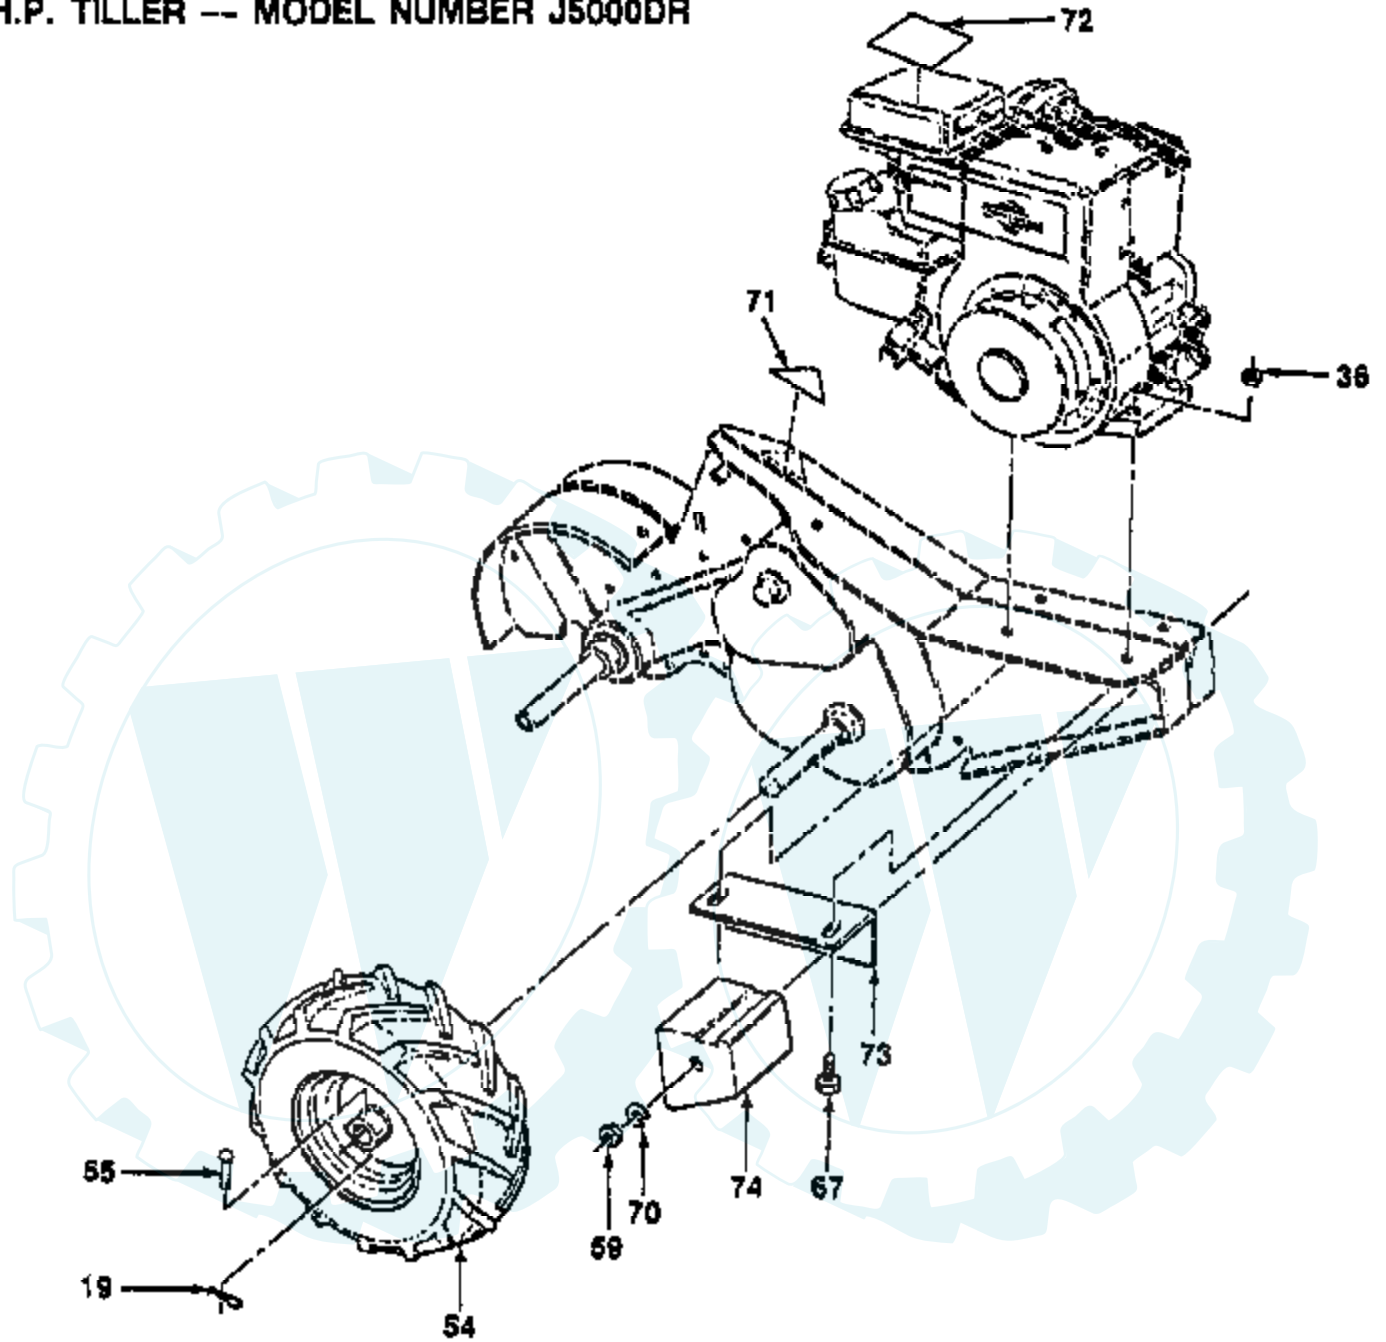

5 H.P. TILLER -- MODEL NUMBER J5000DR

Ref #	Part Number	Qty	Description
19			REFER TO IMAGE
36			REFER TO IMAGE
54			REFER TO IMAGE
55			REFER TO IMAGE
59			REFER TO IMAGE
67			REFER TO IMAGE
70			REFER TO IMAGE
71			REFER TO IMAGE
72	110612X		DECAL T1
73	102332X		BRACKET RH CRT
74	102173X		COUNTERWEIGHT CRT