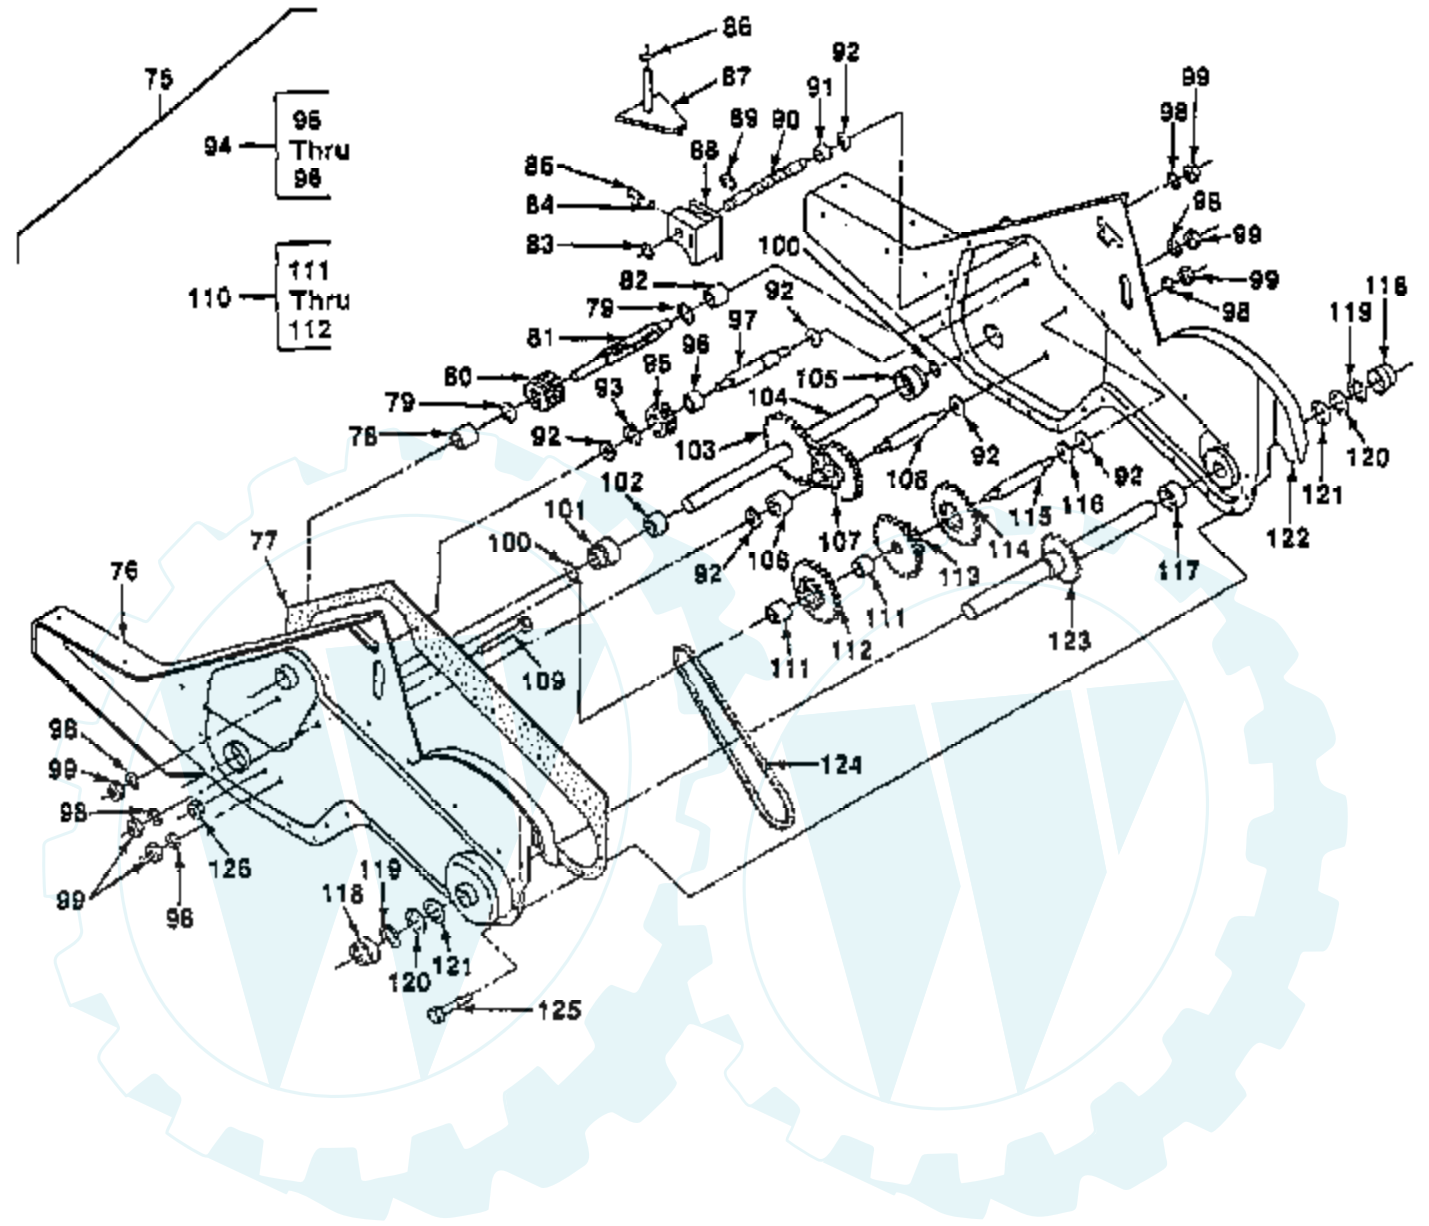

5 H.P. TILLER -- MODEL NUMBER J5000DR

Ref #	Part Number	Qty	Description
75	121146X		SUB= 155112
76	121147X		SUB= 150698
77	106211X		GASKET TI
78	5020J		NEEDLE BRNG LT
79	1370H		"T, BEARING"
80	102113X		PINION-INPUT CRT
81	102110X		SHAFT-INPUT CRT
82	4895H		"TI, BEARING"
83	102136X		WASHER SEAL CRT
84	7392M		SUB= 100482K
85	100371K		SPRING-SHIFT CRT
86	106160X		O-RING TI
87	102107X		ARM ASSY CRT
88	8353J		SHIFT FORK TI
89	12000039		KLIP RING
90	102109X		SHAFT SHIFT CRT
91	104159X		SPACER SPLIT CRT
92	4358J		WASHER
93	12000040		KLIP RING
94	102114X		GEAR ASSY CRT
95	102115X		GEAR-REV IDLR CRT
96	6803J		NEEDLE BEARING TI
97	102111X		SHAFT CRT
98	10040700		LOCKWASHER
99	73610700		NUT.ASF.HEX.7/16
100	102128X		O RING CRT
101	102100X		"CRT, BEARING"
102	106390X		BUSHING TI
103	102134X		CHAIN CRT
104	109204X		SUB= 150737
105	102106X		SUB= 918102106X
106	106388X		SPACER TI
107	102121X		SPRCKT 8 GEAR CRT
108	102112X		SHFT 2ND RED. CRT
109	102101X		SCRW WHIZ LOK CRT
110	106141X		SUB= 137300
111	4422J		BEARING
112	106142X		SUB= 137300
113	105345X		GEAR TI
114	105346X		GEAR TI
115	8358J		REDUCTION SHFT TI
116	4220R		BRNG RACE
117	106146X		SPACER TI
118	9272R		SUB= 123899X
119	102144X		RING SPIRAL CRT
120	9676R		SUB= 147344
121	9674R		SUB= 147344
122	121745X		SUB= 150700
123	106144X		SHAFT ASSY TI
124	106147X		CHAIN.50 LINK TI
125	17580408		SCREW CRT
126	73220500		NUT.HEX.5/16-18