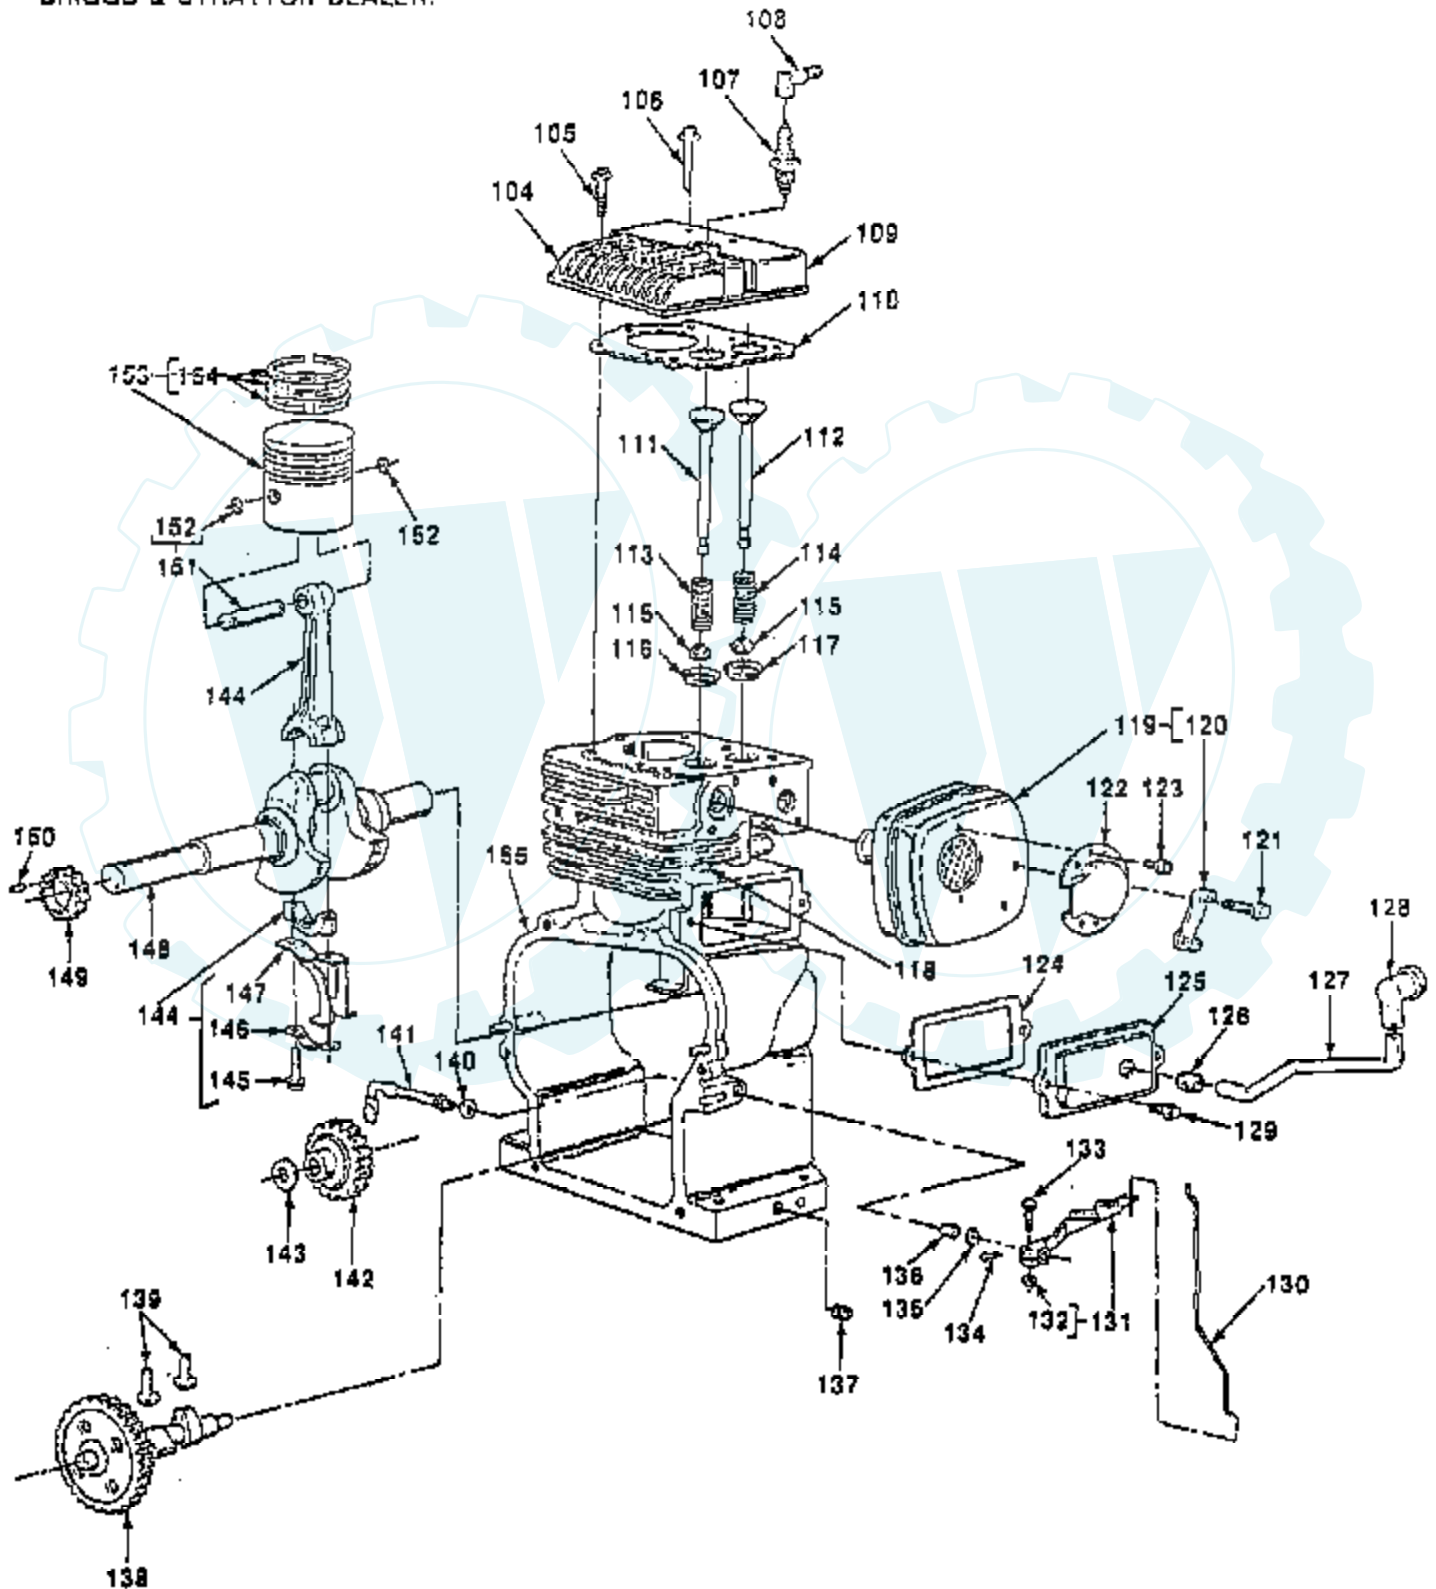

ALL ENGINE PARTS MUST BE PURCHASED THROUGH AND WARRANTY SERVICE PERFORMED BY YOUR LOCAL BRIGGS & STRATTON DEALER.

Ref #	Part Number	Qty	Description
104	211542		HEAD, CYLINDER
105	93368		SCREW
106	93369		SCREW, CYLINDER HEAD 2-15/32"
107	293918		PLUG, SPARK RESISTOR
108	66538		ELBOW, SPARK PLUG
109	221512		COVER, CYLINDER HEAD
110	270383		GASKET, CYLINDER HEAD
111	211119		VALVE, EXHAUST
112	261044		VALVE, INTAKE
113	26478		SPRING, EXHAUST VALVE
114	260552		SPRING, INTAKE VALVE
115	93312		RETAINER, VALVE SPRING
116	211172		SEAT, INTAKE VALVE, STANDARD
117	211787		SEAT, INTAKE VALVE, STANDARD
118	231348		GUIDE, EXHAUST VALVE
119	393615		MUFFLER, EXHAUST
120	222263		LOCK, SCREW
121	93935		SCREW, HEX HEAD
122	393757		DEFLECTOR, EXHAUST, SIDE OUTLET
123	93705		SUB= 69485
124	27549		GASKET, VALVE COVER
125	294178		BREATHER, VALVE CHAMBER
126	66578		GROMMET, BREATHER TUBE
127	231526		TUBE, BREATHER
128	67838		GROMMET, BREATHER TUBE
129	93394		SCREW, SEMS, BREATHER, MOUNTING
130	262238		LINK, GOVERNOR
131	490374		LEVER ASSEMBLY, GOVERNOR
132	231082		NUT, HEX
133	92613		BOLT, GOVERNOR LEVER
134	93306		COTTER, HAIR PIN
135	93307		RETAINER, E-RING
136	231079		BUSHING, GOVERNOR CRANK
137	93448		PLUG, PIPE, HEX SOCKET
138	212733		GEAR, CAM
139	260642		TAPPET, VALVE
140	222450		WASHER, GOVERNOR LEVER
141	231077		CRANK, GOVERNOR
142	391737		GEAR, GOVERNOR
143	221551		WASHER THRUST
144	299430		ROD ASSEMBLY, CONNECTING
145	92296		LOCK, CONNECTING ROD SCREW
146	221876		LOCK, CONNECTING ROD SCREW
147	221890		DIPPER, CONNECTING ROD
148	397103		CRANKSHAFT
149	261696		GEAR, TIMING
150	230978		CRANKSHAFT GEAR PIN
151	298909		PIN ASSY, PISTON, STD
152	26026		LOCK, PISTON PIN
153	298904		PISTON ASSEMBLY, STANDARD
154	298982		RING SET, PISTON, STANDARD
155	395990		CYLINDER ASSEMBLY