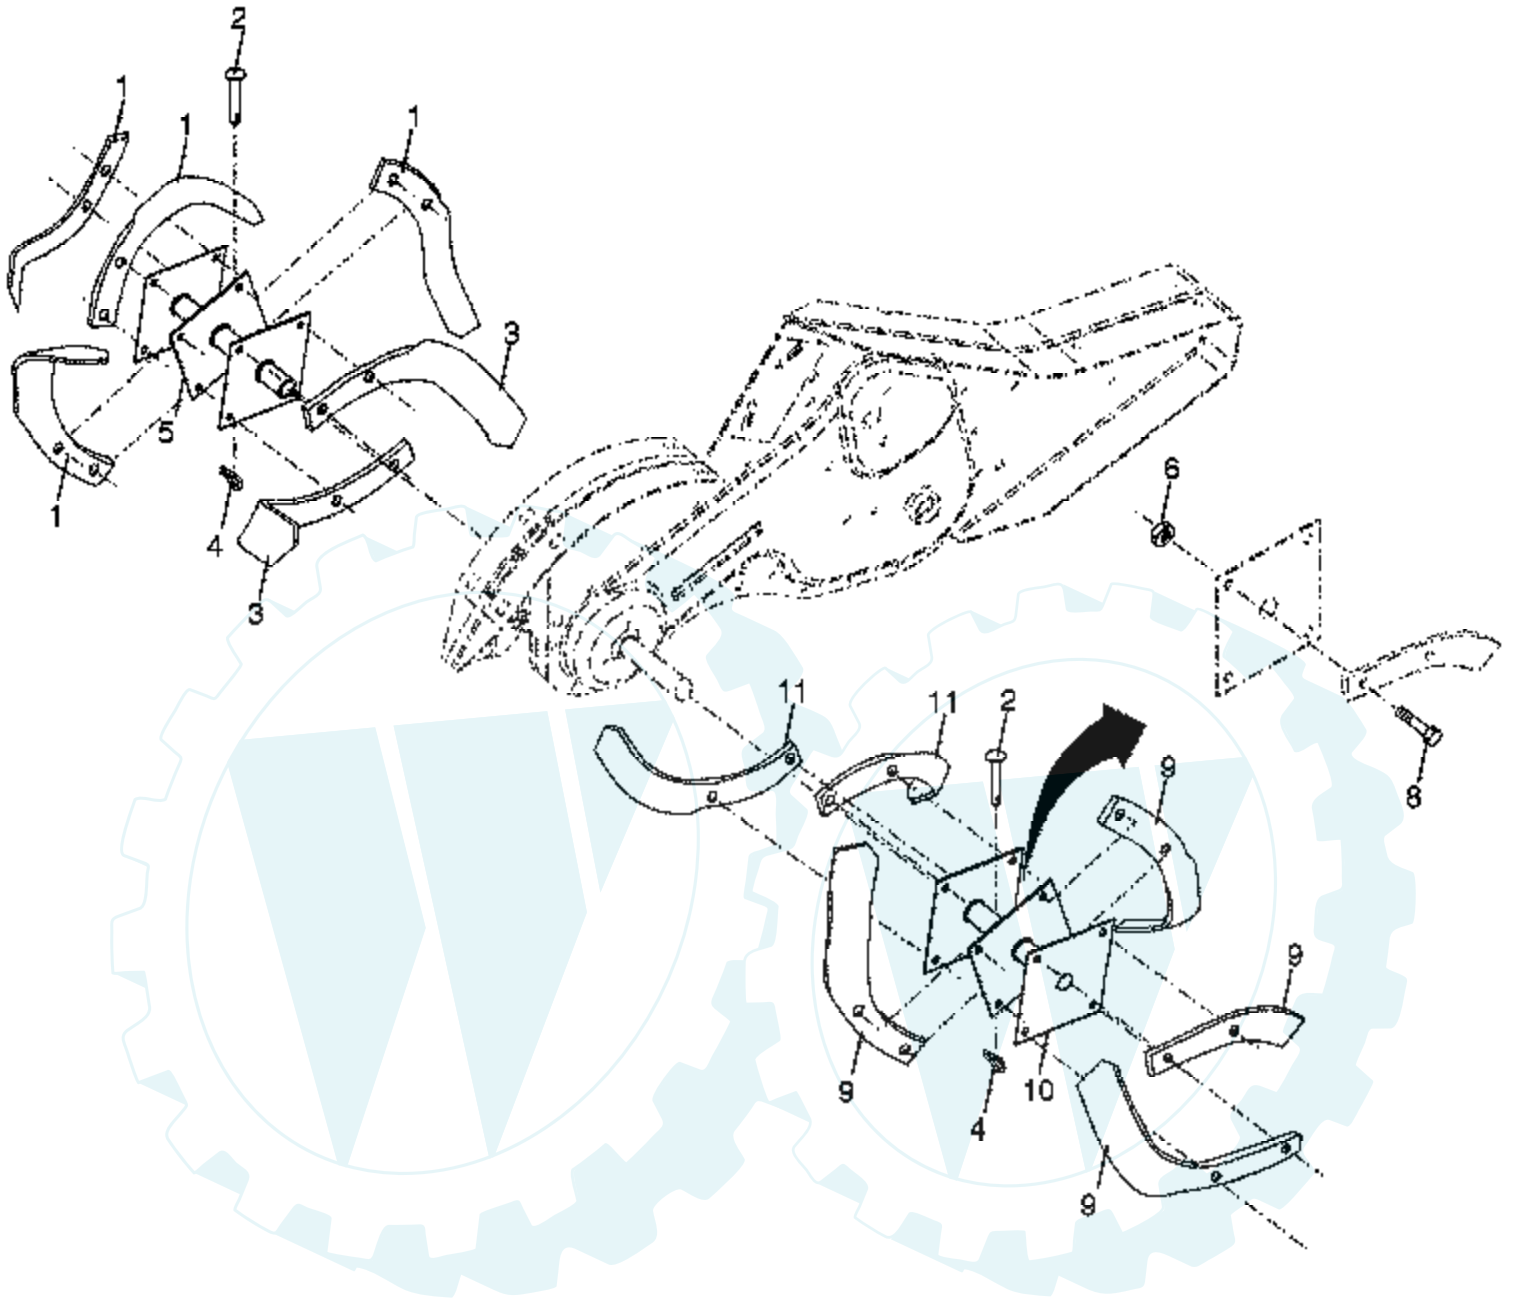

Ref #	Part Number	Qty	Description
1	4459J		Tine, Outer, L.H.
2	132673		Clevis Pin
3	6554J		Tine, Inner, L.H.
4	3146R		Clip, Hairpin
5	132727		Assembly, Hub and Plate, L.H.
6	73540600		Nut 3/8-24
8	74610616		Bolt, Hex 3/8-24 x 1
9	4460J		Tine, Outer, R.H.
10	132728		Assembly, Hub and Plate, R.H.
11	6555J		Tine, Inner, R.H.