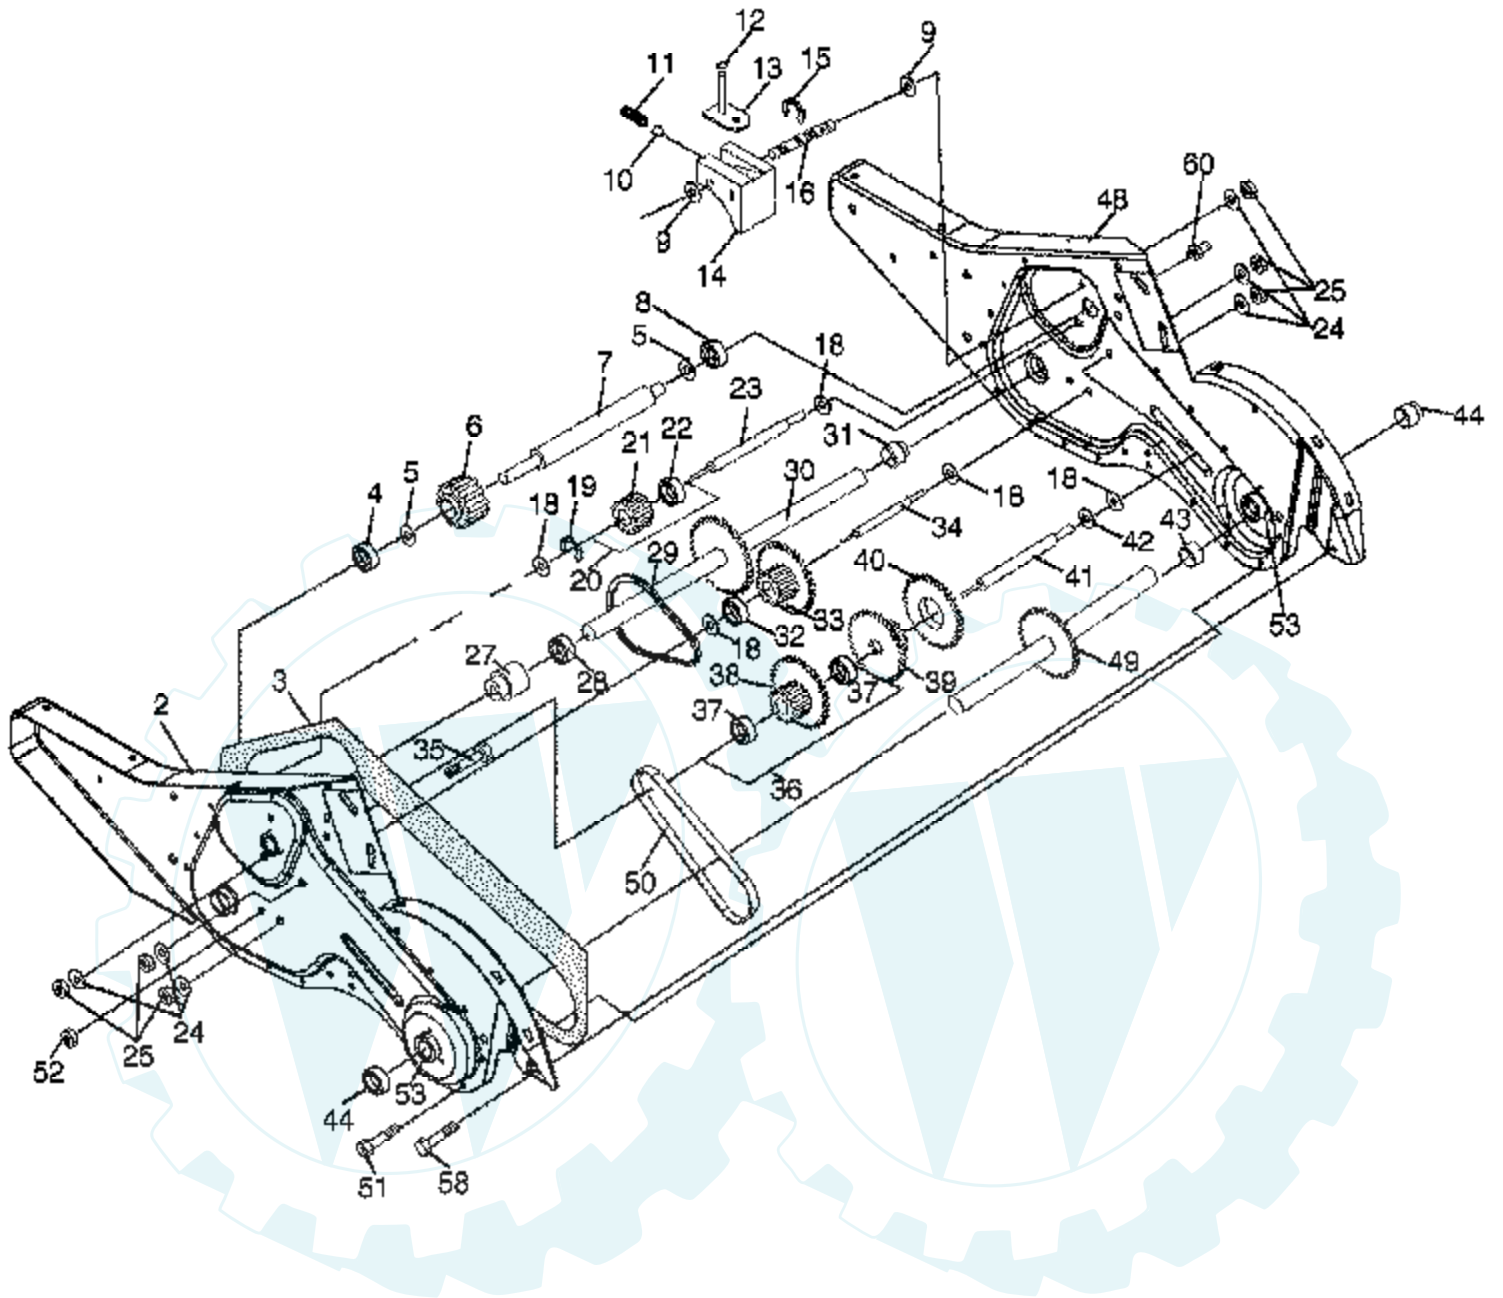

Ref #	Part Number	Qty	Description
2	73970500		Nut, Hex Flange
5	102332X		Bracket, Reinforcement
7	102173X		Counter Weight, R.H.
8	10040600		Washer, Lock 3/8
9	73220600		Nut, Hex 3/8-16
10	74760524		Bolt, Hex 5/16-18 x 1-1/2
11	4497H		Clip, Hairpin
12	126875X		Rivet, Drilled
13	102190X		Tire
	183122X624		Rim
	795R		Tire Valve
15			Engine, Briggs & Stratton Model No. 120302 (Order parts from engine Manufacturer)
16	7192J		Tie Cable

Ref #	Part Number	Qty	Description
1	4459J		Tine, Outer, L.H.
2	132673		Clevis Pin
3	6554J		Tine, Inner, L.H.
4	3146R		Clip, Hairpin
5	132727		Assembly, Hub and Plate, L.H.
6	73540600		Nut 3/8-24
8	74610616		Bolt, Hex 3/8-24 x 1
9	4460J		Tine, Outer, R.H.
10	132728		Assembly, Hub and Plate, R.H.
11	6555J		Tine, Inner, R.H.

Ref #	Part Number	Qty	Description
1	73900500		Nut, Flange 5/16-18
2	161415X428		Shield, Side, Outer L. H.
3	8393J		Pin, Stake, Depth
4	12000035		Ring, Klip
5	180847		Bolt, Carriage 5/16-18 x 3/4
6	8394J		Spring
7	8392J		Bracket, Latch
8	109230X		Spring, Depth Stake
9	102326X428		Shield, Tine
10	72140508		Bolt 5/16-18 x 1
11	73220500		Nut, Hex 5/16-18
12	10040500		Washer, Lock 5/16
13	72110510		Bolt, Carriage 5/16-18 x 1-1/4
14	124343X		Bracket, Shield Tine
15	161414X428		Shield, Side, Outer R.H.
16	73900400		Nut, Hex Flange 1/4-20 Unc
18	72040410		Bolt, Carriage 1/4-20 x 1-1/4 Gr. 5
19	102701X		Grip
20	73220600		Nut, Hex 3/8-16
21	102156X		Stake, Depth
22	74930632		Bolt, Hex 3/8-16 x 2
23	4440J		Hinge
24	72140404		Bolt, Carriage 1/4-20 x 1/2 Gr. 5
25	6712J		Cap, Vinyl
26	109227X		Pad, Idler
27	102695X428		Shield, Leveling
28	120588X		Pin, Hinge
29	104085X428		Shield, Side
32	73220400		Nut Fin Hex 1/4-20 Unc
33	10040400		Washer Lock Hvy Helical 1/4