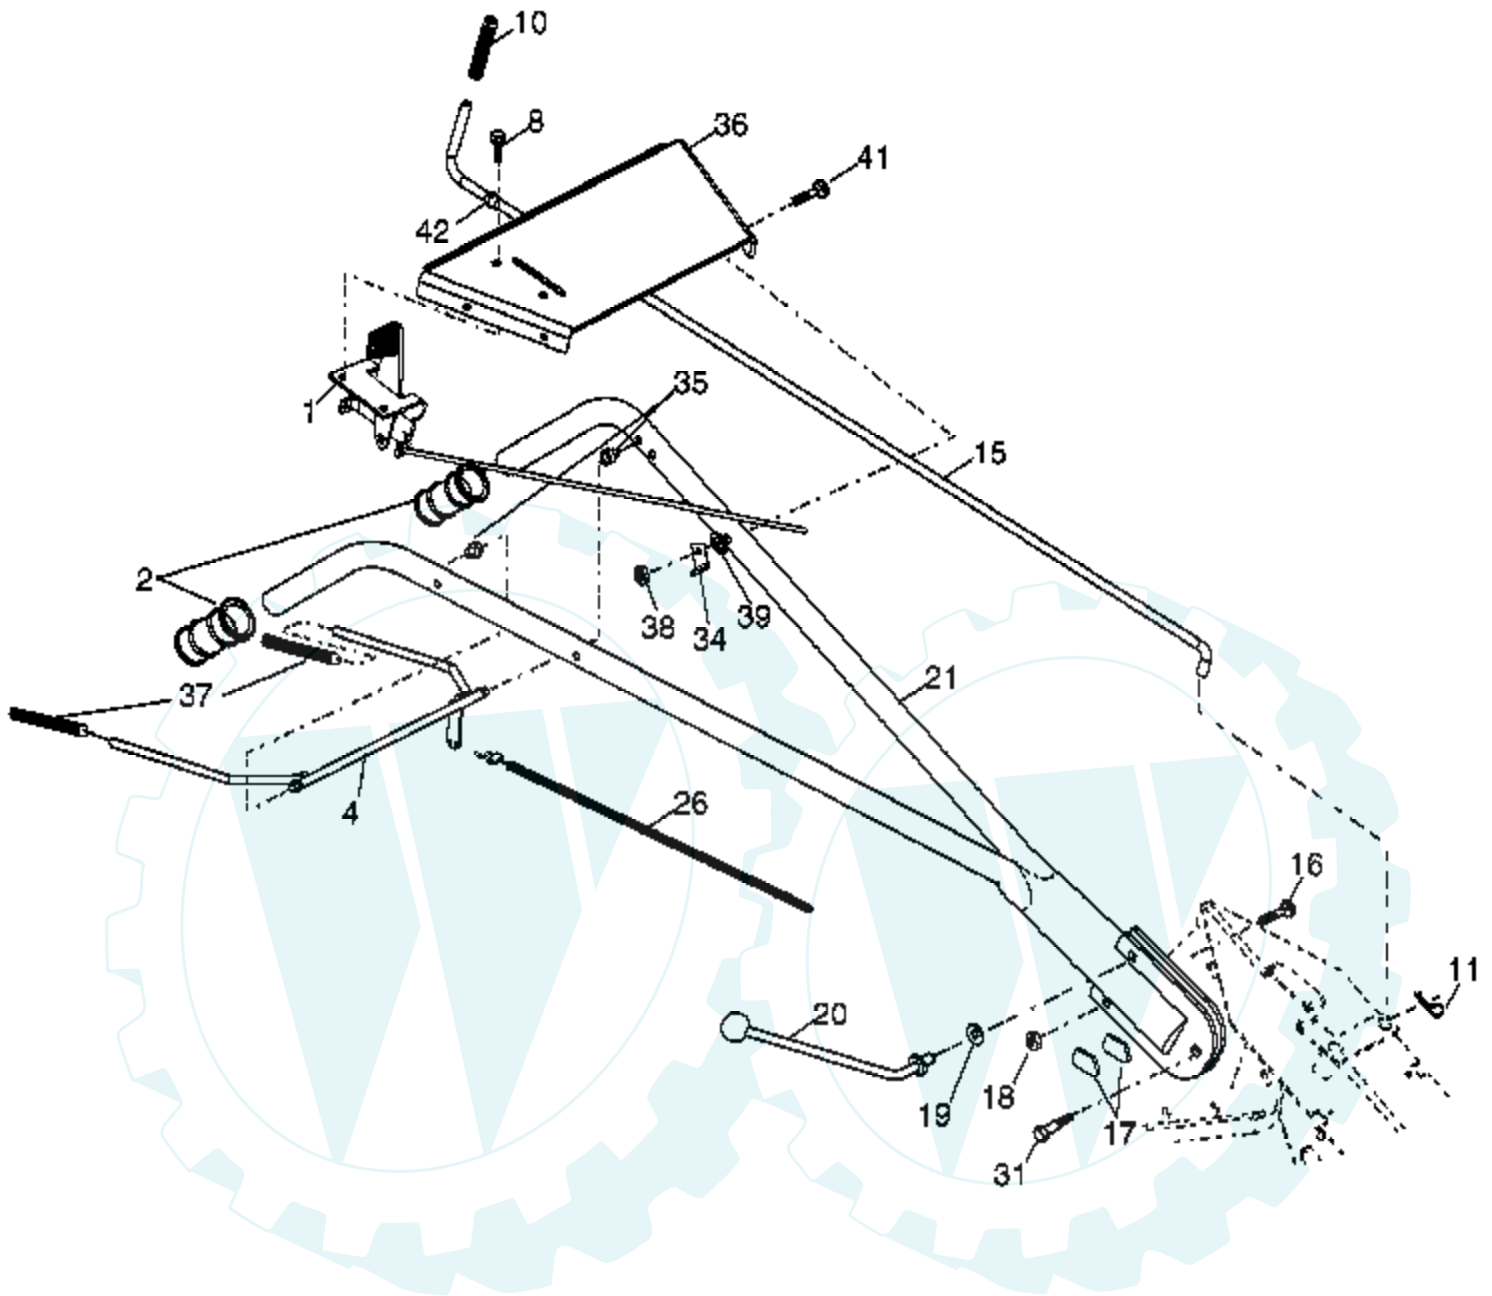

Ref #	Part Number	Qty	Description
1	157384		Decal, Logo
2	157387		Decal, Description
3	190316		Decal, Logo
4	143678		Decal, Instruction, Tilling
5	141907		Decal, Hand Placement
6	102180X		Decal, Shift Indicator
7	175643		Decal, Briggs & Stratton
8	171077		Decal, OHV N-I/C
9	141906		Decal, Warning, Rotating Tines
10	156199		Decal, Reverse
11	171078		Decal, Rewind INTEK
12	162215		Decal, Tine Shield Wrng Dom
	190388		Manual, Owner's (English)
	190389		Manual, Owner's (Spanish)

Ref #	Part Number	Qty	Description
1	180634		Control, Throttle
2	150744		Grip, Handle
4	159227		Bar, Control
8	17720408		Screw Thd Cut 1/4-20 x 1/2
10	8389J		Grip, Handle
11	4497H		Clip, Hairpin
15	108281X		Rod, Shift
16	72110608		Bolt, Carriage 3/8-16 x 1 Gr. 5
17	109229X		Lock, Handle
18	73680600		Nut Crownlock 3/8-16 Unc
19	19131611		Washer 13/32 x 1 x 11 Ga.
20	109228X		Lever, Lock, Handle
21	150217		Handle
26	159232		Cable, Clutch
31	150696		Bolt, Pivot
34	145821		Bracket, Clutch Cable
35	146480		Grommet, Handle
36	188413X428		Bracket, Handle
37	102604X		Grip, Bar Control
39	10040500		Washer, Lock 5/16
38	73800500		Locknut 5/16-18
41	72110514		Bolt, Carriage 5/16-18 x 1-3/4
42	121248X		Bushing, Snap