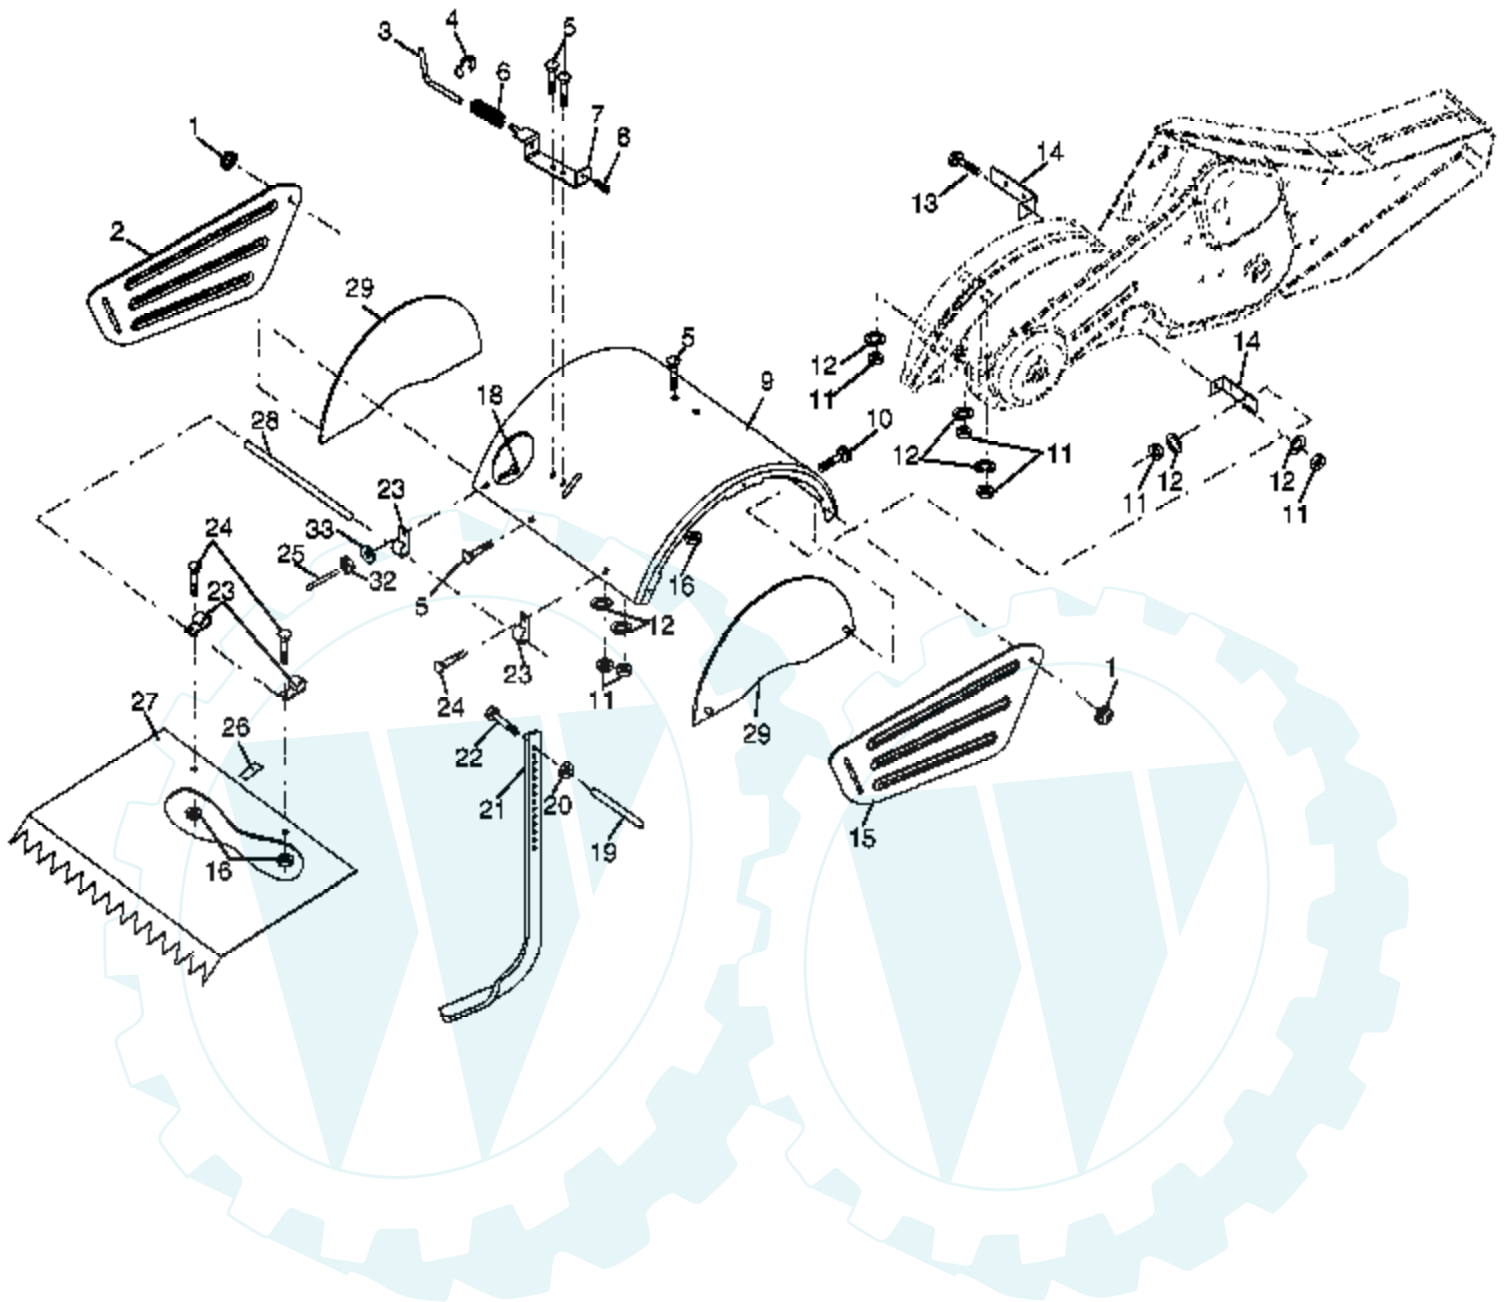

Ref #	Part Number	Qty	Description
1	73900500		Nut, Flange 5/16-18
2	161415X428		Shield, Side, Outer L. H.
3	8393J		Pin, Stake, Depth
4	12000035		Ring, Klip
5	180847		Bolt, Carriage 5/16-18 x 3/4
6	8394J		Spring
7	8392J		Bracket, Latch
8	109230X		Spring, Depth Stake
9	102326X428		Shield, Tine
10	72140508		Bolt 5/16-18 x 1
11	73220500		Nut, Hex 5/16-18
12	10040500		Washer, Lock 5/16
13	72110510		Bolt, Carriage 5/16-18 x 1-1/4
14	124343X		Bracket, Shield Tine
15	161414X428		Shield, Side, Outer R.H.
16	73900400		Nut, Hex Flange 1/4-20 Unc
18	72040410		Bolt, Carriage 1/4-20 x 1-1/4 Gr. 5
19	102701X		Grip
20	73220600		Nut, Hex 3/8-16
21	102156X		Stake, Depth
22	74930632		Bolt, Hex 3/8-16 x 2
23	4440J		Hinge
24	72140404		Bolt, Carriage 1/4-20 x 1/2 Gr. 5
25	6712J		Cap, Vinyl
26	109227X		Pad, Idler
27	102695X428		Shield, Leveling
28	120588X		Pin, Hinge
29	104085X428		Shield, Side
32	73220400		Nut Fin Hex 1/4-20 Unc
33	10040400		Washer Lock Hvy Helical 1/4