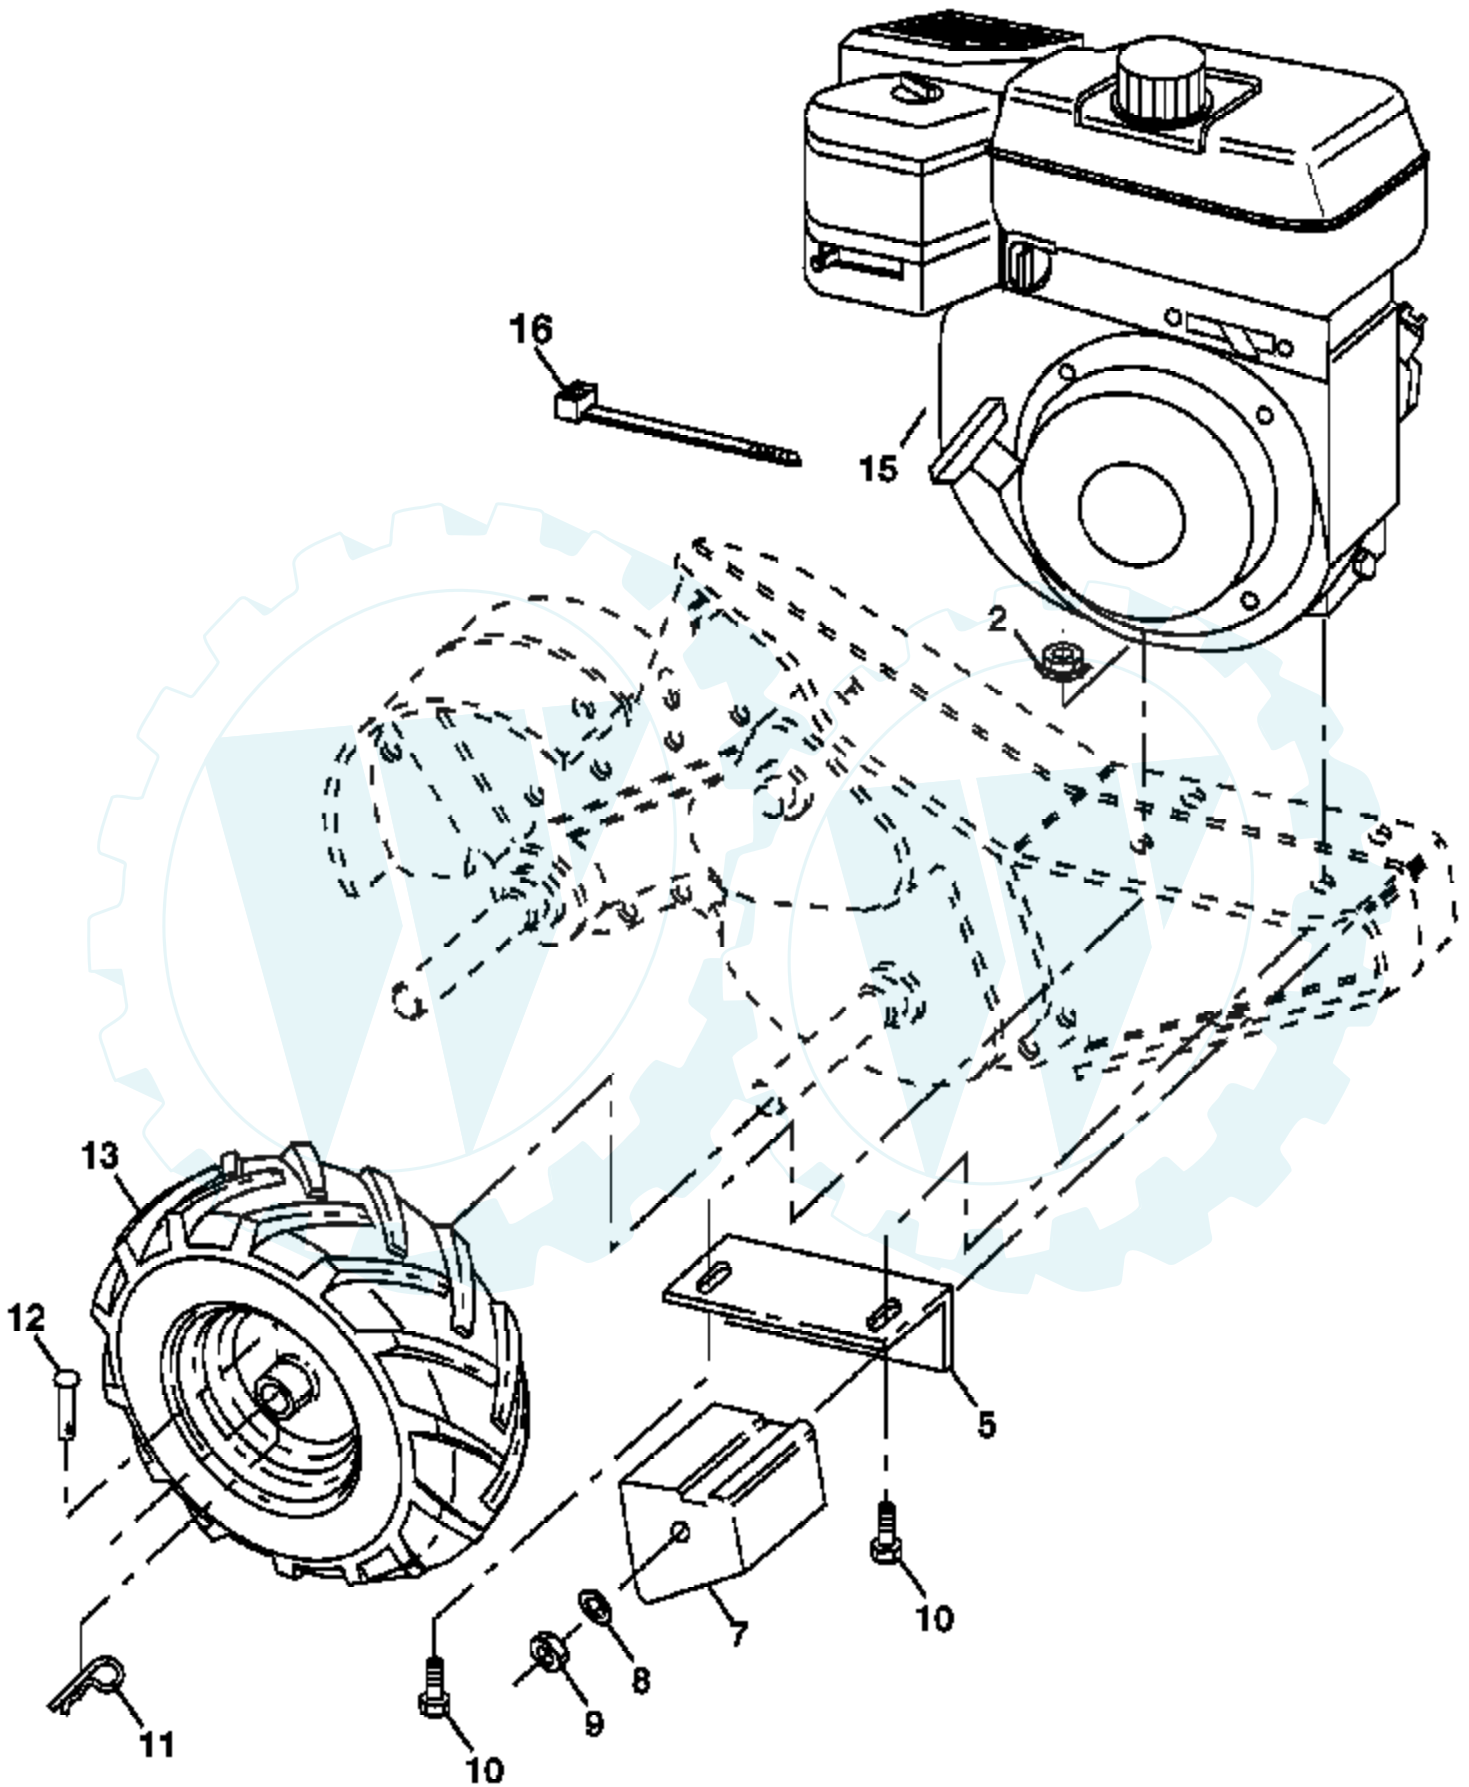

Ref #	Part Number	Qty	Description
2	73970500		Nut, Hex Flange
5	102332X		Bracket, Reinforcement
7	102173X		Counter Weight, R.H.
8	10040600		Washer, Lock 3/8
9	73220600		Nut, Hex 3/8-16
10	74760524		Bolt, Hex 5/16-18 x 1-1/2
11	4497H		Clip, Hairpin
12	126875X		Rivet, Drilled
13	102190X		Tire
	183122X624		Rim
	795R		Tire Valve
15			Engine, Briggs & Stratton Model No. 120302 (Order parts from engine Manufacturer)
16	7192J		Tie Cable