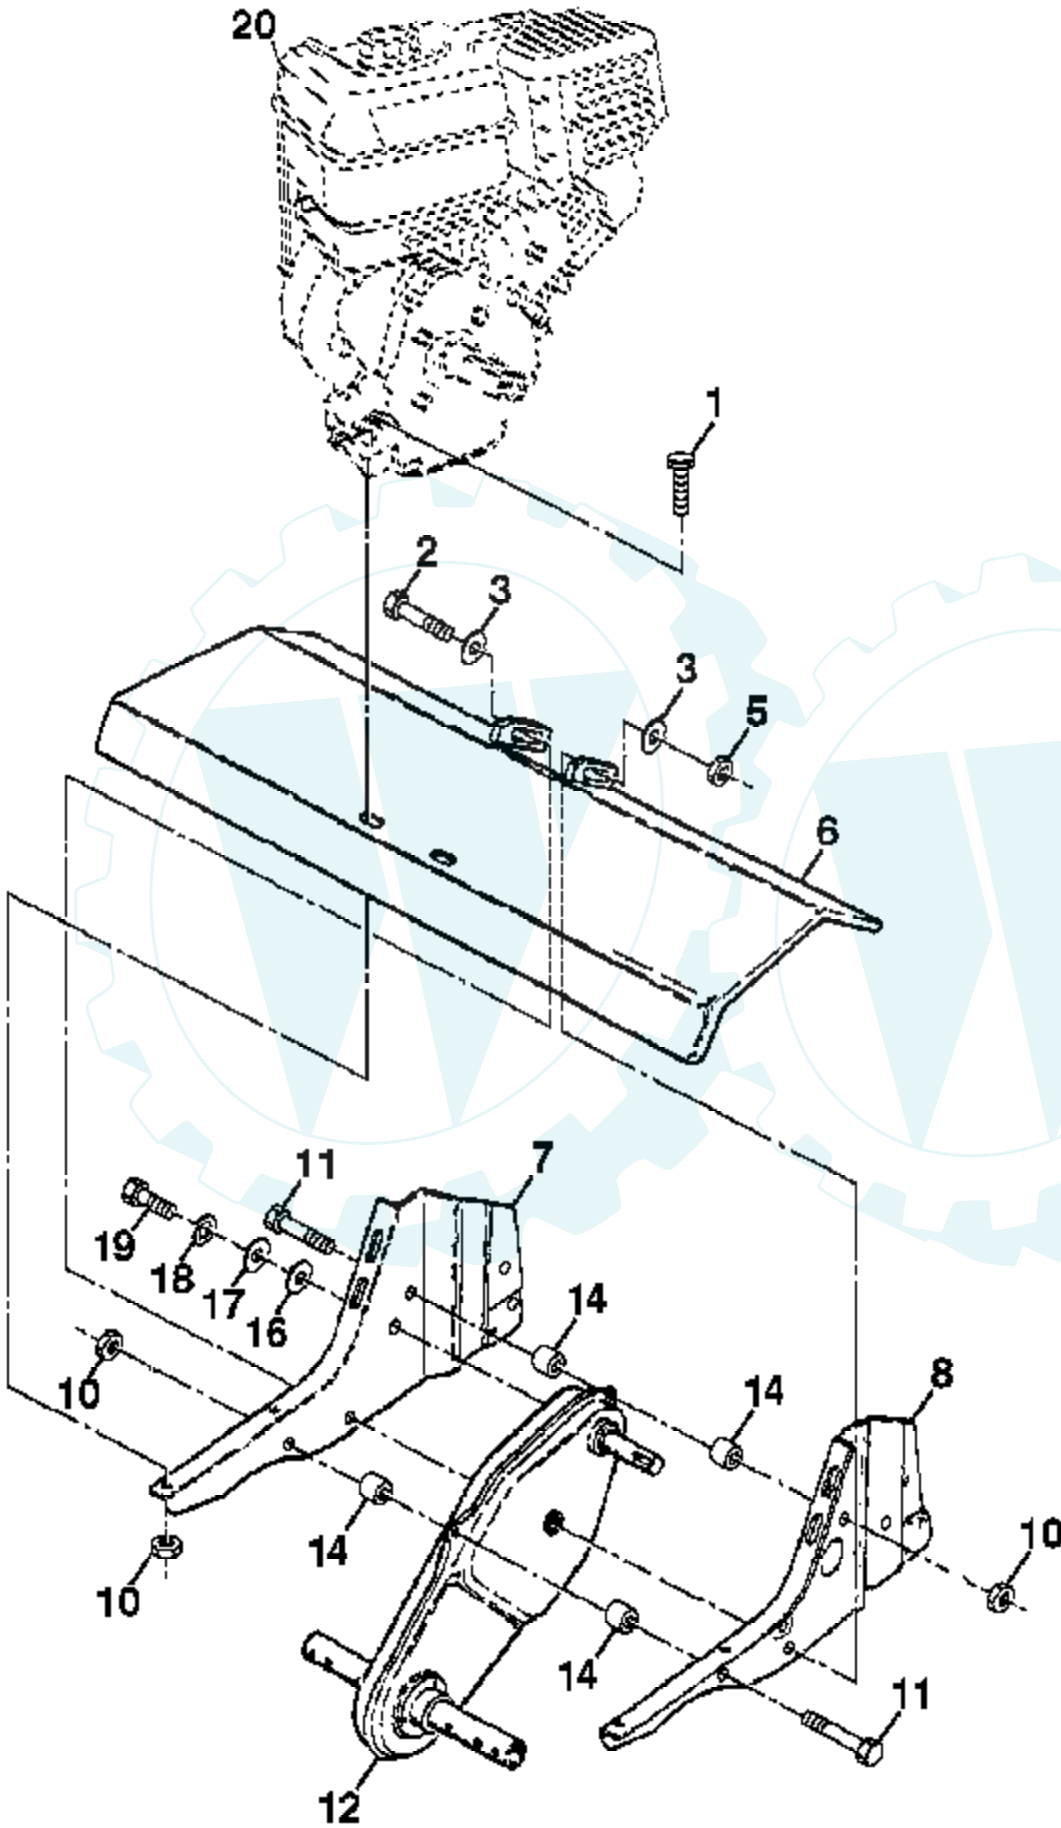

Ref #	Part Number	Qty	Description
1	74760524		Bolt, Hex 5/16-18 x 1-1/2 Gr. 2
2	74780652		Bolt, Hex, Fin 3/8-16 x 3-1/4
3	19131311		Washer 13/32 x 13/16 x 11
5	73800600		Locknut, Hex, w/washer 3/8-16
6	9057R428		Shield, Tine
7	165835		Bracket, Engine, R.H.
8	1948J		Bracket, Engine, L.H.
10			UNKNOWN
11	74760544		Bolt, Hex 5/16-18 x 2-3/4
12	176112		Transmission
14	9173R		Spacer, Split
15	73970500		Nut Lock Hex Flg
16	19091412		Washer 9/32 x 7/8 x 12 Ga.
17	19092016		Washer 9/32 x 1-1/4 x 16 Ga.
18	10040400		Washer, Lock 1/4
19	74610412		Bolt, Hex 1/4-28 x 3/4 Gr. 5
20			Engine, Briggs Model 126402. Order parts from engine manufacturer