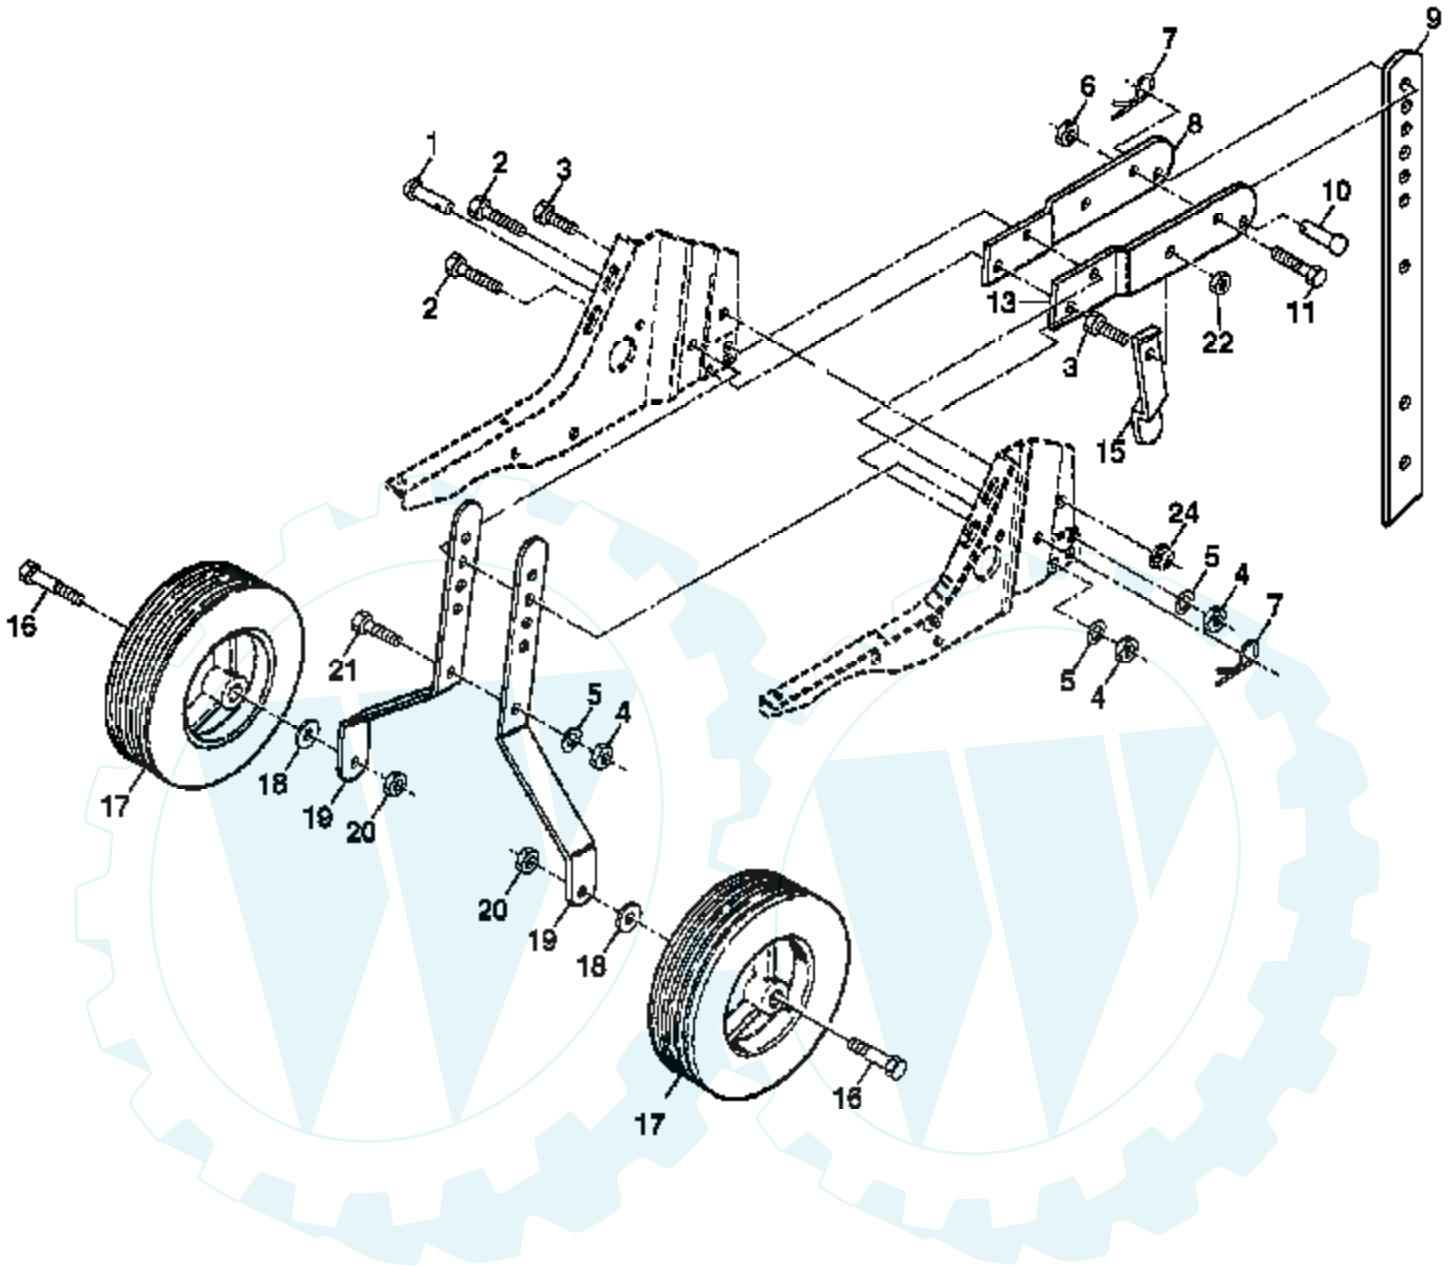

Ref #	Part Number	Qty	Description
1	180814X428		Panel Pnt Control
2	72140512		Bolt, Carriage 5/16-18 UNC x 1-1/2
3	9266R		Grip, Handle
4	166376		Handle, L.H.
5	73680500		Locknut, Crown 5/16-18
6	19111116		Washer 11/32 x 11/16 x 16 Ga.
7	19121414		Washer 3/8 x 7/8 x 14 Ga.
8	74760516		Bolt, Hex Hd. 5/16-18 x 1
9	74760512		Bolt, Hex Hd 5/16-18 x 3/4
10	10040500		Washer, Lock 5/16
11	73220500		Nut, Hex 5/16-18
12	98000129		Nut, Flanged 5/16-18
13	180847		Bolt, Carriage 5/16-18 x 3/4 Gr. 5
14	181452X428		Panel, Handle
16	166377		Handle, R.H.
18	166868		Cable, Control, Tine
19	151229		Lever, Control, Tine
20	154805		Pin, Pivot
21	12000027		Ring, Klip
28	19131312		Washer 13/32 x 13/16 x 12 Ga.
29	12000059		Retaining, Ring
43	180528		Cable Assembly, Reverse
44	181580		Clip
45	73920600		Nut Keps 3/8-24 Unf

Ref #	Part Number	Qty	Description
1	9194R		Pin, Clevis
2	74760520		Bolt, Hex 5/16-18 x 1-1/4
3	74760512		Bolt, Hex 5/16-18 x 3/4
4	73220500		Nut, Hex 5/16-18
5	10040500		Washer, Lock 5/16
6	73800600		Locknut, w/washer 3/8-16
7	4921H		Clip, Hairpin
8	1952J		Support, Depth Stake, R.H.
9	122233X		Stake, Depth
10	326J		Pin, Clevis
11	74780628		Bolt, Hex, Fin 3/8-16 x 1-3/4
13	1951J		Support, Depth Stake, L.H.
15	5388J		Spring, Stake
16	121117X		Bolt, Shoulder
17	9188R		Wheel
18	19131311		Washer 13/32 x 13/16 x 11 Ga.
19	9190R		Bracket, Wheel
20	73680600		Locknut, Crown 3/8-16
21	74760516		Bolt, Hex 5/16-18 x 1
22	73800500		Locknut, w/insert 5/16-18
24	73970500		Nut Lock Hex Flange