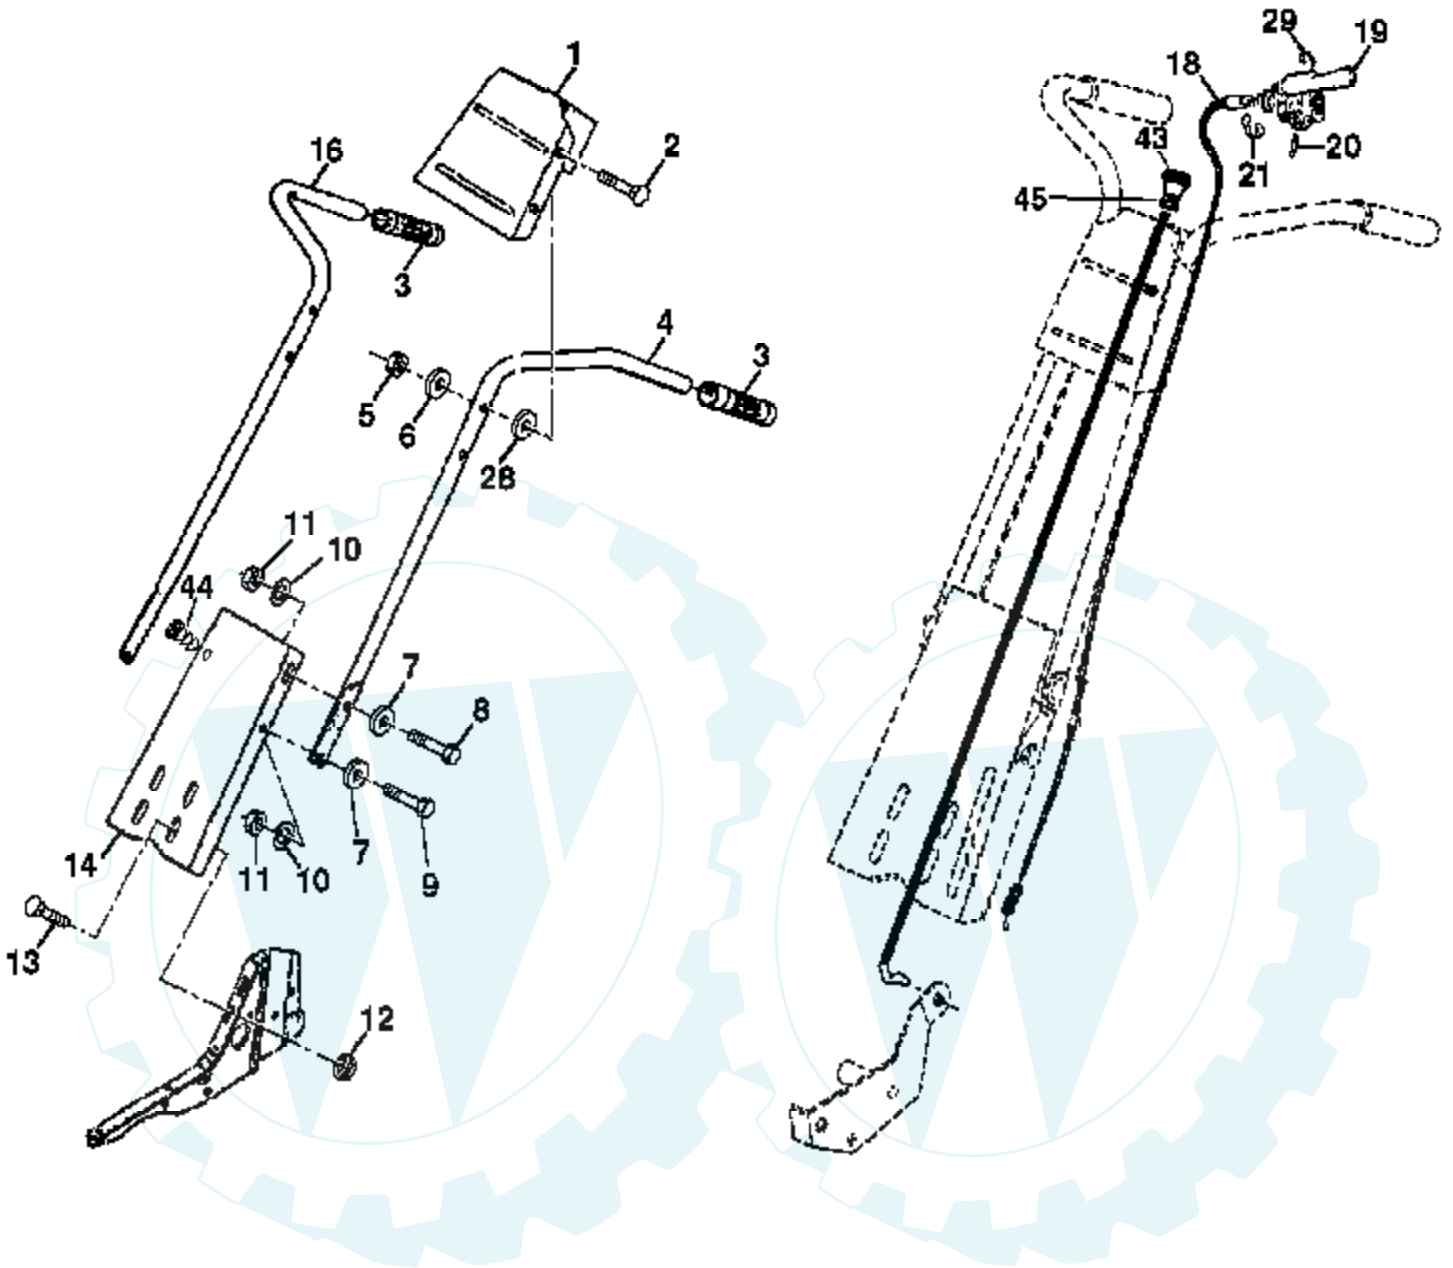

Ref #	Part Number	Qty	Description
1	180814X428		Panel Pnt Control
2	72140512		Bolt, Carriage 5/16-18 UNC x 1-1/2
3	9266R		Grip, Handle
4	166376		Handle, L.H.
5	73680500		Locknut, Crown 5/16-18
6	19111116		Washer 11/32 x 11/16 x 16 Ga.
7	19121414		Washer 3/8 x 7/8 x 14 Ga.
8	74760516		Bolt, Hex Hd. 5/16-18 x 1
9	74760512		Bolt, Hex Hd 5/16-18 x 3/4
10	10040500		Washer, Lock 5/16
11	73220500		Nut, Hex 5/16-18
12	98000129		Nut, Flanged 5/16-18
13	180847		Bolt, Carriage 5/16-18 x 3/4 Gr. 5
14	181452X428		Panel, Handle
16	166377		Handle, R.H.
18	166868		Cable, Control, Tine
19	151229		Lever, Control, Tine
20	154805		Pin, Pivot
21	12000027		Ring, Klip
28	19131312		Washer 13/32 x 13/16 x 12 Ga.
29	12000059		Retaining, Ring
43	180528		Cable Assembly, Reverse
44	181580		Clip
45	73920600		Nut Keps 3/8-24 Unf

Ref #	Part Number	Qty	Description
1	9194R		Pin, Clevis
2	74760520		Bolt, Hex 5/16-18 x 1-1/4
3	74760512		Bolt, Hex 5/16-18 x 3/4
4	73220500		Nut, Hex 5/16-18
5	10040500		Washer, Lock 5/16
6	73800600		Locknut, w/washer 3/8-16
7	4921H		Clip, Hairpin
8	1952J		Support, Depth Stake, R.H.
9	122233X		Stake, Depth
10	326J		Pin, Clevis
11	74780628		Bolt, Hex, Fin 3/8-16 x 1-3/4
13	1951J		Support, Depth Stake, L.H.
15	5388J		Spring, Stake
16	121117X		Bolt, Shoulder
17	9188R		Wheel
18	19131311		Washer 13/32 x 13/16 x 11 Ga.
19	9190R		Bracket, Wheel
20	73680600		Locknut, Crown 3/8-16
21	74760516		Bolt, Hex 5/16-18 x 1
22	73800500		Locknut, w/insert 5/16-18
24	73970500		Nut Lock Hex Flange