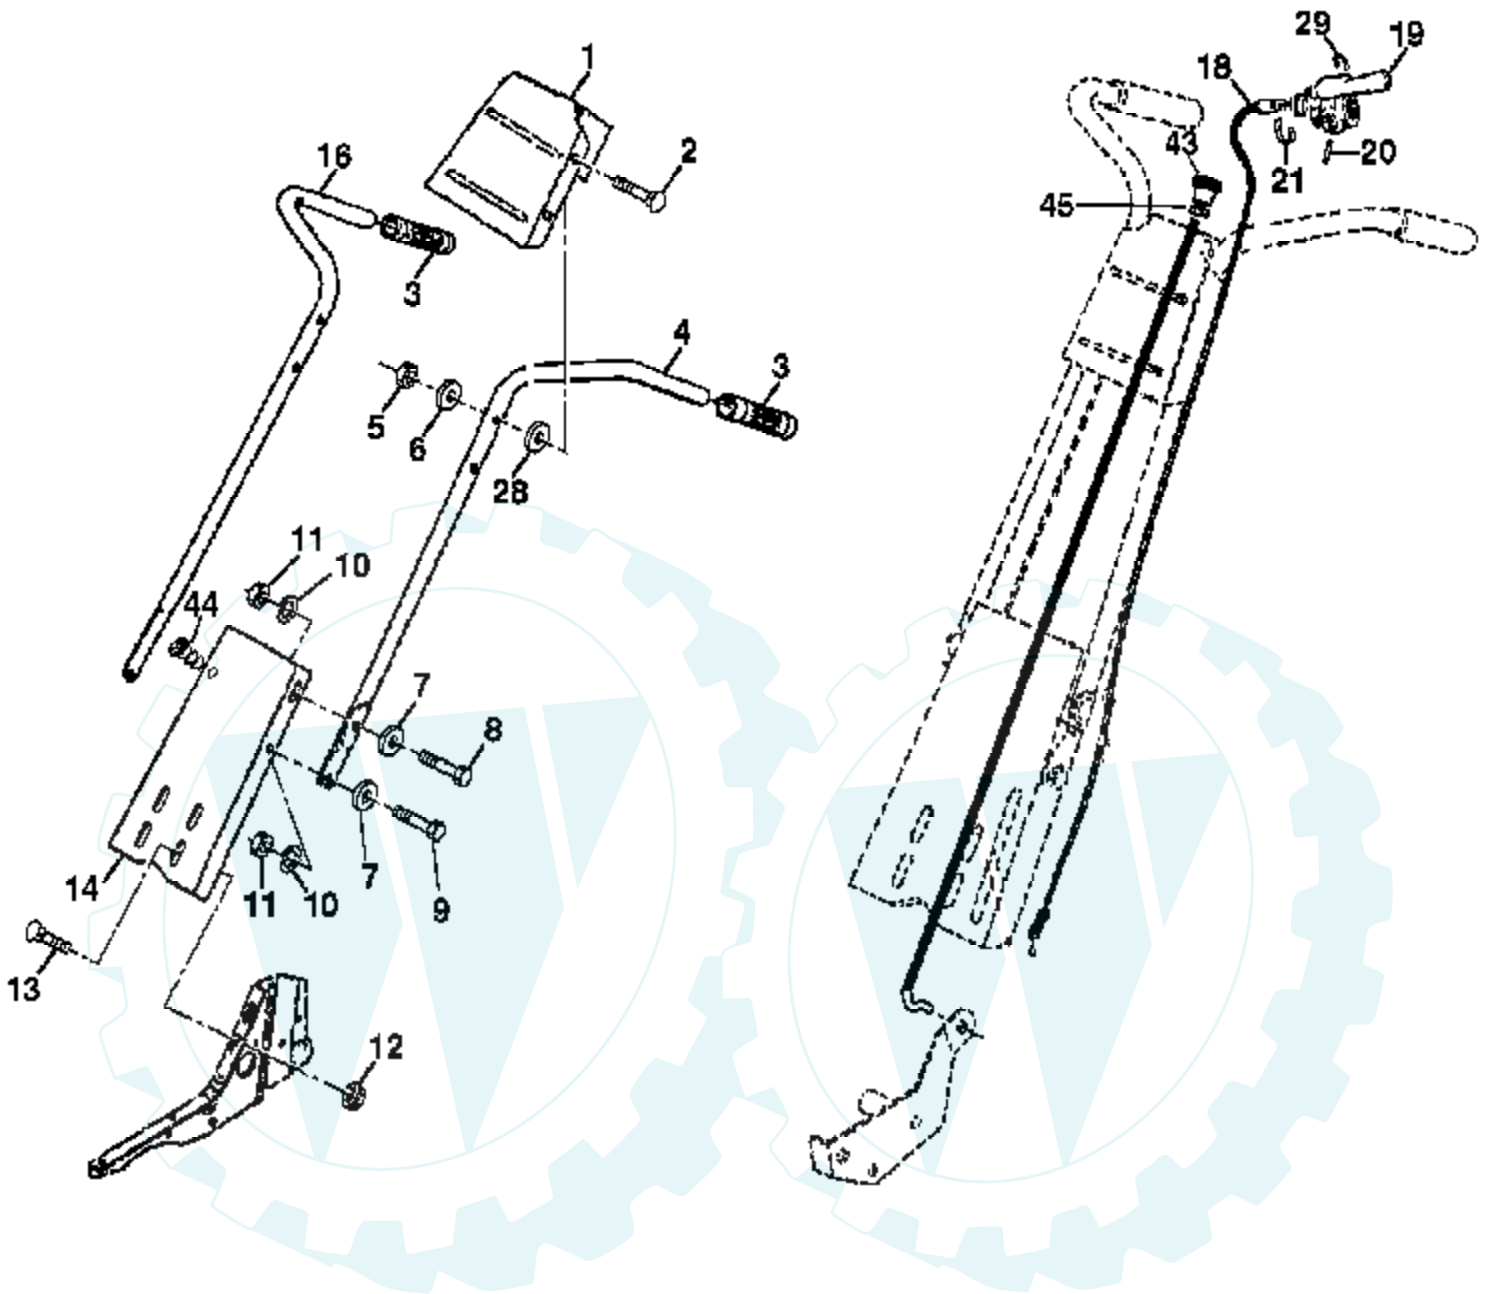

Ref #	Part Number	Qty	Description
1	131268X428		Panel Pnt Control
2	72140512		Bolt, Carriage 5/16-18 UNC x 1-1/2
3	9266R		Grip, Handle
4	166376		Handle, L.H.
5	73680500		Locknut, Crown 5/16-18
6	19111116		Washer 11/32 x 11/16 x 16 Ga.
7	19121414		Washer 3/8 x 7/8 x 14 Ga.
8	74760516		Bolt, Hex Hd. 5/16-18 x 1
9	74760512		Bolt, Hex Hd 5/16-18 x 3/4
10	10040500		Washer, Lock 5/16
11	73220500		Nut, Hex 5/16-18
12	98000129		Nut, Flanged 50/16-18
13	72140506		Bolt, Carriage 5/16-18 x 3/4 Gr. 5
14	181452X428		Panel, Handle
16	166377		Handle, R.H.
18	166868		Cable, Control, Tine
19	151229		Lever, Control, Tine
20	154805		Pin, Pivot
21	12000027		Ring, Klip
28	19131312		Washer 13/32 x 13/16 x 12 Ga.
29	12000059		Retaining, Ring
43	180528		Cable Assembly, Reverse
44	181580		Clip
45	73510600		Nut, Hex Keps 3/8-16

Ref #	Part Number	Qty	Description
1	9194R		Pin, Clevis
2	74760520		Bolt, Hex 5/16-18 x 1-1/4
3	74760512		Bolt, Hex 5/16-18 x 3/4
4	73220500		Nut, Hex 5/16-18
5	10040500		Washer, Lock 5/16
6	73800600		Locknut, w/washer 3/8-16
7	4921H		Clip, Hairpin
8	1952J		Support, Depth Stake, R.H.
9	122233X		Stake, Depth
10	326J		Pin, Clevis
11	74780628		Bolt, Hex, Fin 3/8-16 x 1-3/4
13	1951J		Support, Depth Stake, L.H.
15	5388J		Spring, Stake
16	121117X		Bolt, Shoulder
17	9188R		Wheel
18	19131311		Washer 13/32 x 13/16 x 11 Ga.
19	9190R		Bracket, Wheel
20	73680600		Locknut, Crown 3/8-16
21	74760516		Bolt, Hex 5/16-18 x 1
22	73800500		Locknut, w/insert 5/16-18
23			UNKNOWN