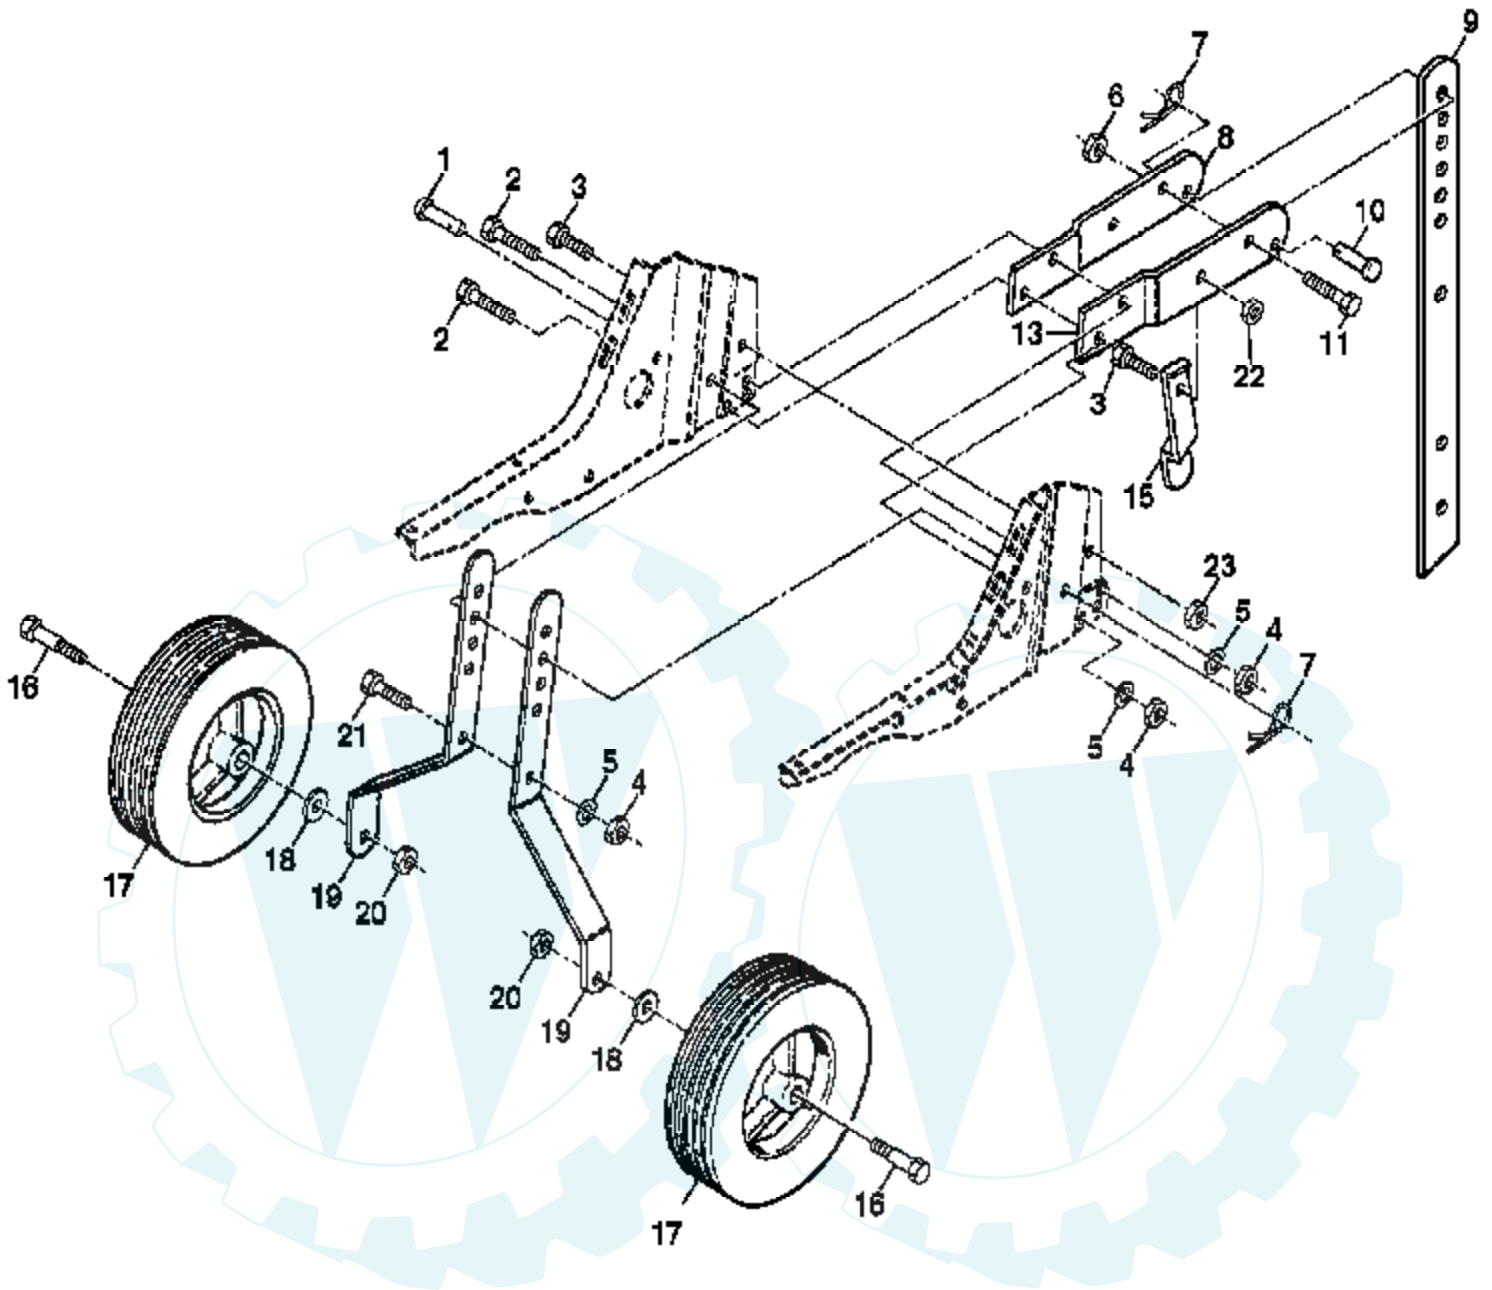

Ref #	Part Number	Qty	Description
1	156934		Tine, Outer, R.H.
2	3146R		Retainer, Spring
3	156932		Tine, Inner, R.H.
4	156931		Tine, Inner, L.H.
5	156933		Tine, Outer, L.H.
6	4929H		Pin, Clevis

Ref #	Part Number	Qty	Description
1	74760524		Bolt, Hex 5/16-18 x 1-1/2 Gr. 2
2	74780652		Bolt, Hex, Fin 3/8-16 x 3-1/4
3	19131311		Washer 13/32 x 13/16 x 11
5	73800600		Locknut, Hex, w/washer 3/8-16
6	9057R428		Shield, Tine
7	165835		Bracket, Engine, R.H.
8	1948J		Bracket, Engine, L.H.
11	74760544		Bolt, Hex 5/16-18 x 2-3/4
12	176112		Transmission
14	9173R		Spacer, Split
15	73970500		Nut Lock Hex Flg
16	19091412		Washer 9/32 x 7/8 x 12 Ga.
17	19092016		Washer 9/32 x 1-1/4 x 16 Ga.
18	10040400		Washer, Lock 1/4
19	74610412		Bolt, Hex 1/4-28 x 3/4 Gr. 5
20			Engine, Briggs Model 126402 Order parts from engine manufacturer

Ref #	Part Number	Qty	Description
1	9194R		Pin, Clevis
2	74760520		Bolt, Hex 5/16-18 x 1-1/4
3	74760512		Bolt, Hex 5/16-18 x 3/4
4	73220500		Nut, Hex 5/16-18
5	10040500		Washer, Lock 5/16
6	73800600		Locknut, w/washer 3/8-16
7	4921H		Clip, Hairpin
8	1952J		Support, Depth Stake, R.H.
9	122233X		Stake, Depth
10	326J		Pin, Clevis
11	74780628		Bolt, Hex, Fin 3/8-16 x 1-3/4
13	1951J		Support, Depth Stake, L.H.
15	5388J		Spring, Stake
16	121117X		Bolt, Shoulder
17	9188R		Wheel
18	19131311		Washer 13/32 x 13/16 x 11 Ga.
19	9190R		Bracket, Wheel
20	73680600		Locknut, Crown 3/8-16
21	74760516		Bolt, Hex 5/16-18 x 1
22	73800500		Locknut, w/insert 5/16-18
23			UNKNOWN