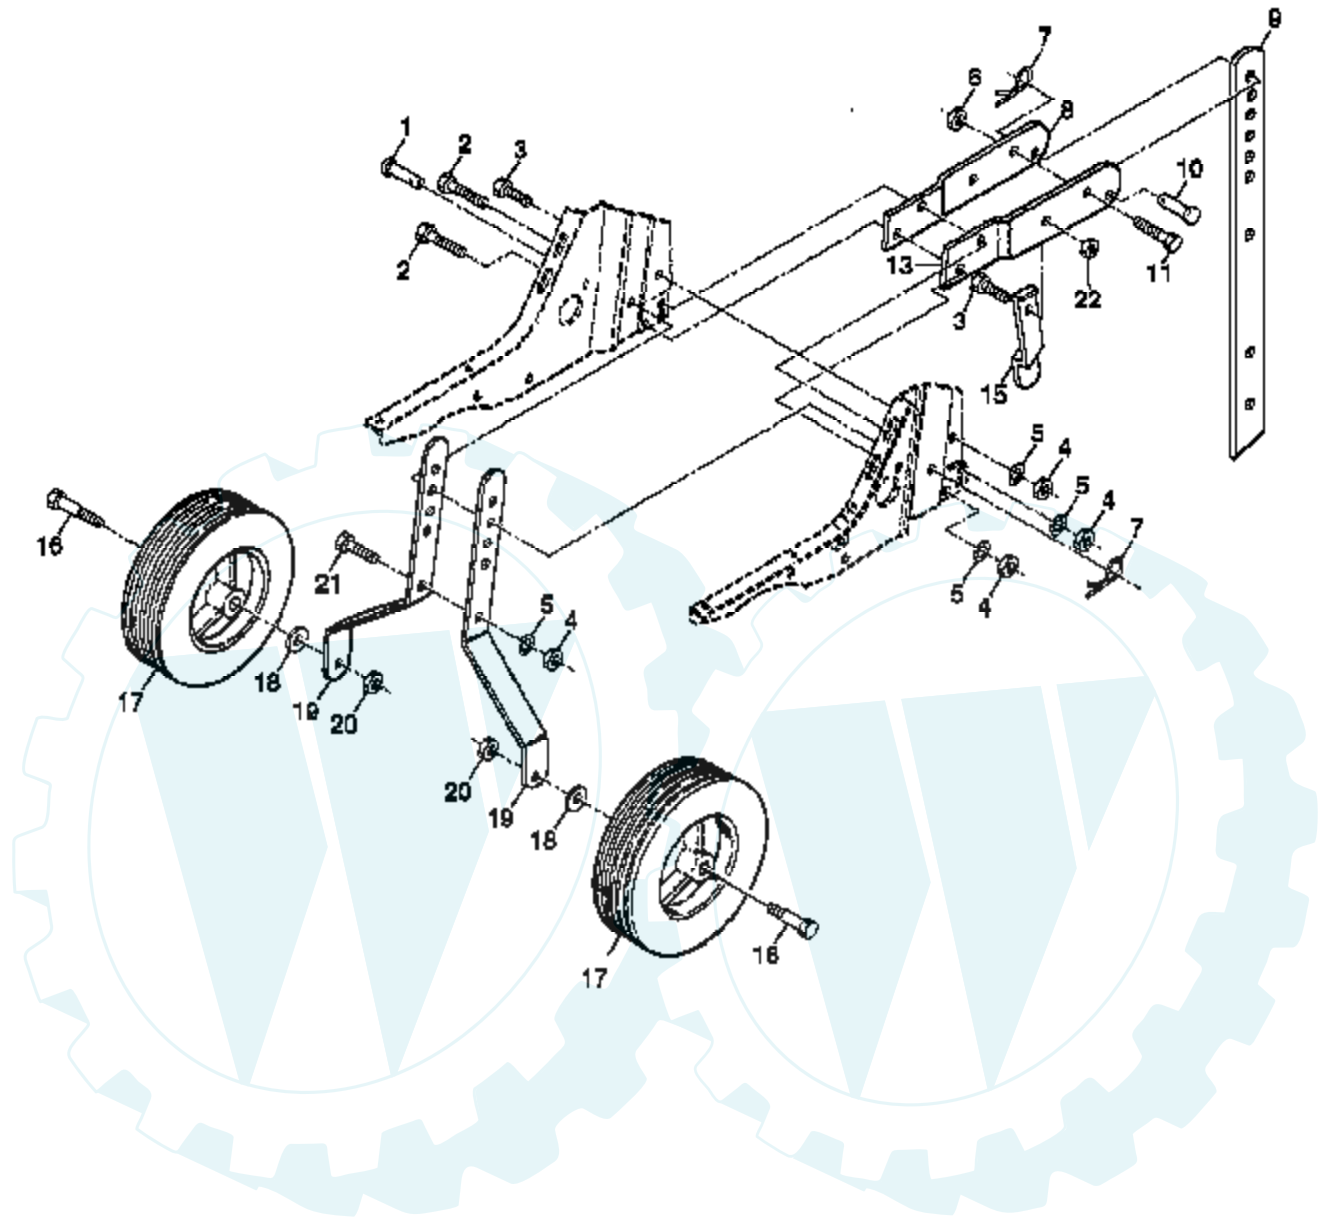

Ref #	Part Number	Qty	Description
1	157377		Decal, Logo
2	157380		Decal, Logo
3	157378		Decal, HP, Reverse
4	141914		Decal, Reverse, Tine Control
5	141907		Decal, Hand Placement
6	176391		Decal, Eng. Tiller
7	171077		Decal, OHV. N-I/C
8	141906		Decal, Warning, Rotating Tines
9	157381		Decal, Hvy Duty
10	171078		Decal, Rewind Intek
11	162215		Decal, Tine Shield Wrng. Dom
	176843		Manual, Owner's (English)
	176844		Manual, Owner's (Spanish)

Ref #	Part Number	Qty	Description
1	156934		Tine, Outer, R.H.
2	3146R		Retainer, Spring
3	156932		Tine, Inner, R.H.
4	156931		Tine, Inner, L.H.
5	156933		Tine, Outer, L.H.
6	4929H		Pin, Clevis

Ref #	Part Number	Qty	Description
1	74760524		Bolt, Hex 5/16-18 x 1-1/2 Gr. 2
2	74780652		Bolt, Hex, Fin 3/8-16 x 3-1/4
3	19131311		Washer 13/32 x 13/16 x 11
5	73800600		Locknut, Hex, w/washer 3/8-16
6	9057R428		Shield, Tine
7	165835		Bracket, Engine, R.H.
8	1948J		Bracket, Engine, L.H.
9	10040500		Washer, Lock 5/16
10	73220500		Nut, Hex 5/16-18
11	74760544		Bolt, Hex 5/16-18 x 2-3/4
12	176112		Transmission
14	9173R		Spacer, Split
15	73970500		Nut Lock Hex Flg
16	19091412		Washer 9/32 x 7/8 x 12 Ga.
17	19092016		Washer 9/32 x 1-1/4 x 16 Ga.
18	10040400		Washer, Lock 1/4
19	74610412		Bolt, Hex 1/4-28 x 3/4 Gr. 5
20			Engine, Briggs Model 110402 Order parts from engine manufacturer

Ref #	Part Number	Qty	Description
1	9194R		Pin, Clevis
2	74760520		Bolt, Hex 5/16-18 x 1-1/4
3	74760512		Bolt, Hex 5/16-18 x 3/4
4	73220500		Nut, Hex 5/16-18
5	10040500		Washer, Lock 5/16
6	73800600		Locknut, w/washer 3/8-16
7	4921H		Clip, Hairpin
8	1952J		Support, Depth Stake, R.H.
9	122233X		Stake, Depth
10	326J		Pin, Clevis
11	74780628		Bolt, Hex, Fin 3/8-16 x 1-3/4
13	1951J		Support, Depth Stake, L.H.
15	5388J		Spring, Stake
16	121117X		Bolt, Shoulder
17	9188R		Wheel
18	19131311		Washer 13/32 x 13/16 x 11 Ga.
19	9190R		Bracket, Wheel
20	73680600		Locknut, Crown 3/8-16
21	74760516		Bolt, Hex 5/16-18 x 1
22	73800500		Locknut, w/insert 5/16-18