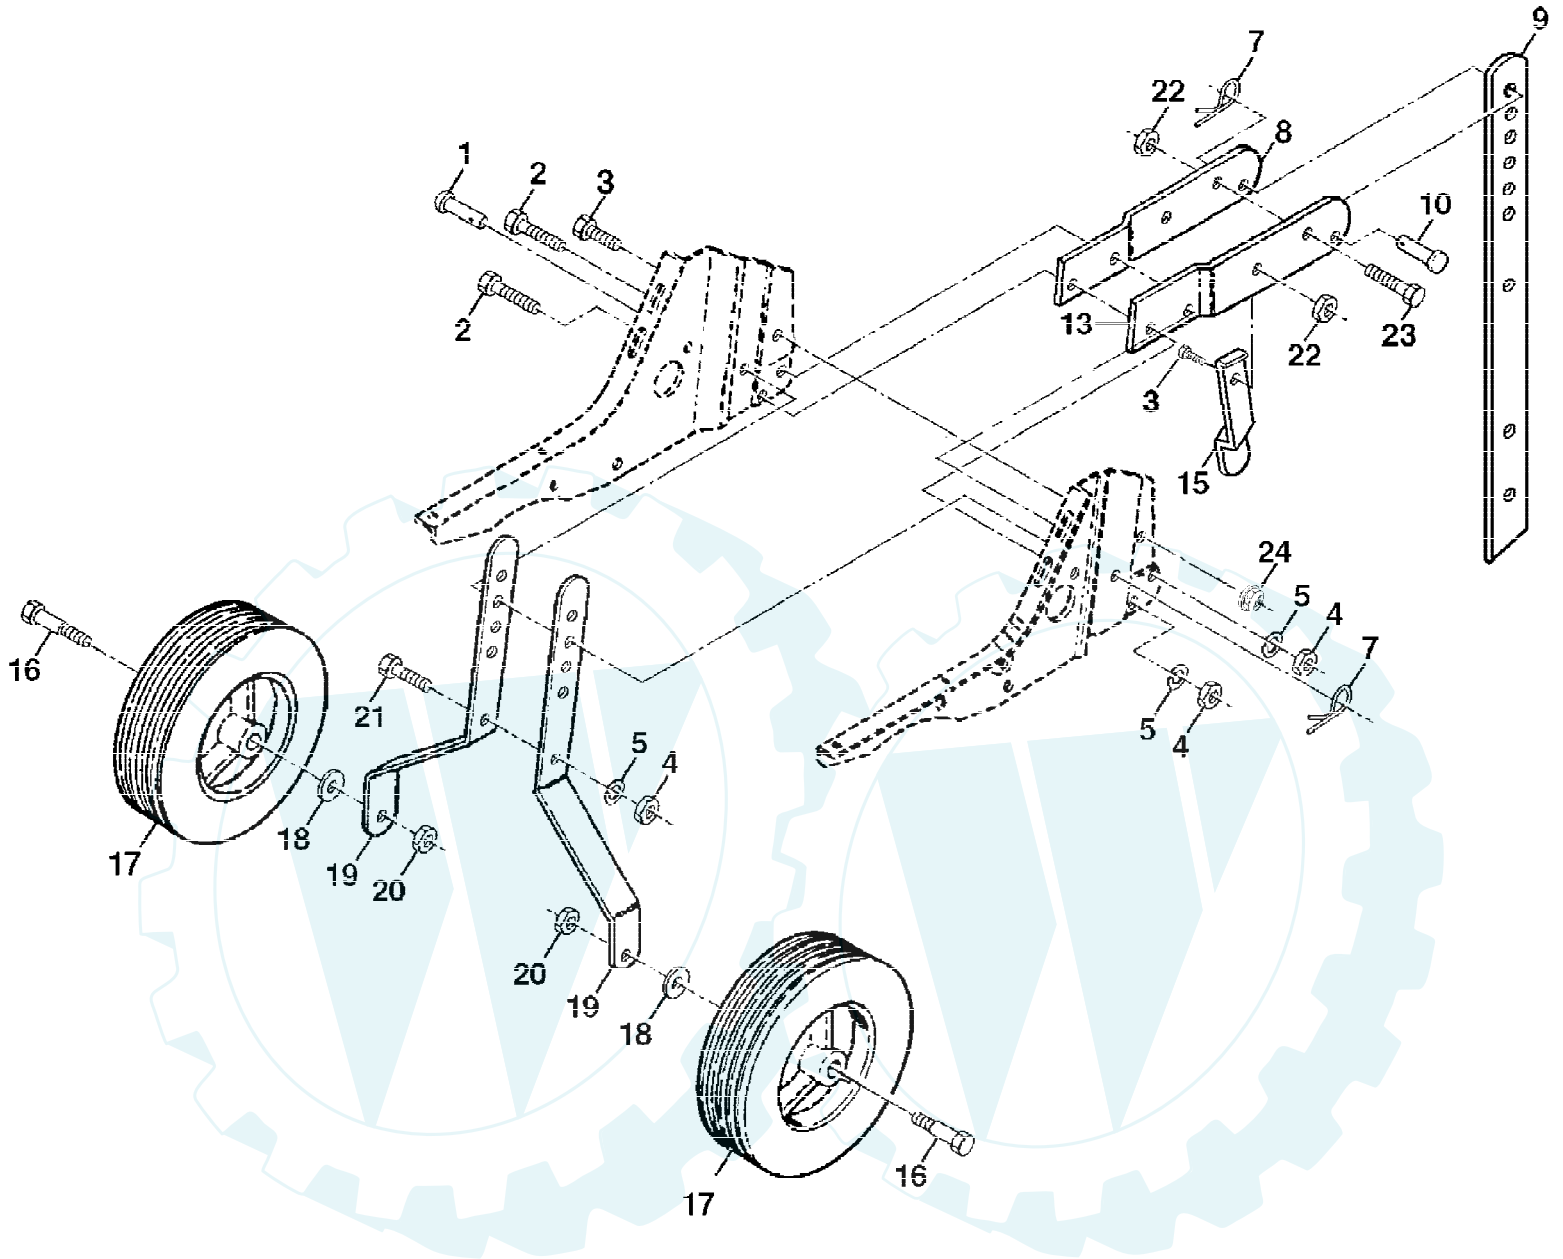

Ref #	Part Number	Qty	Description
1	137176X505		Bracket, Handle
2	72140512		Bolt, Carriage 5/16-18 UNC x 1-1/2
3	9266R		Grip, Handle
4	151473		Handle, L.H.
5	73680500		Locknut, Crown 5/16-18
6	19111116		Washer 11/32 x 11/16 x 16 Ga.
7	19121414		Washer 3/8 x 7/8 x 14 Ga.
8	74760516		Bolt, Hex Hd. 5/16-18 x 1
9	74760512		Bolt, Hex Hd 5/16-18 x 3/4
10	10040500		Washer, Lock 5/16
11	73220500		Nut, Hex 5/16-18
12	98000129		Nut, Flanged 5/16-18
13	180847		Bolt, Carriage 5/16-18 x 3/4
14	9209R505		Panel, Handle
15	74760524		Bolt Fin Hex 5/16-18 x 1-1/2
16	151474		Handle, R.H.
18	3067J		Cable Asm Clutch
19	164937		Lever Clutch
23	8206H		Grip Handle
28	19131312		Washer 13/32 x 13/16 x 12 Ga.
34	3070J		Spring

Ref #	Part Number	Qty	Description
1	9194R		Pin, Clevis
2	74760520		Bolt, Hex 5/16-18 x 1-1/4
3	74760512		Bolt, Hex 5/16-18 x 3/4
4	73220500		Nut, Hex 5/16-18
5	10040500		Washer, Lock 5/16
7	4921H		Clip, Hairpin
8	318J		Support, Depth Stake, R.H.
9	9193R		Stake, Depth
10	9551R		Rivet, Drilled
13	317J		Support, Depth Stake, L.H.
15	5388J		Spring, Stake
16	121117X		Bolt, Shoulder
17	9186R		Wheel
18	19131311		Washer 13/32 x 13/16 x 11 Ga.
19	9190R		Bracket, Wheel
20	73680600		Locknut, Crown 3/8-16
21	74760516		Bolt, Hex 5/16-18 x 1
22	73800500		Locknut, w/insert 5/16-18
23	74780524		Bolt Fin Hex 5/16-18 UNC x 1-1/2
24			UNKNOWN