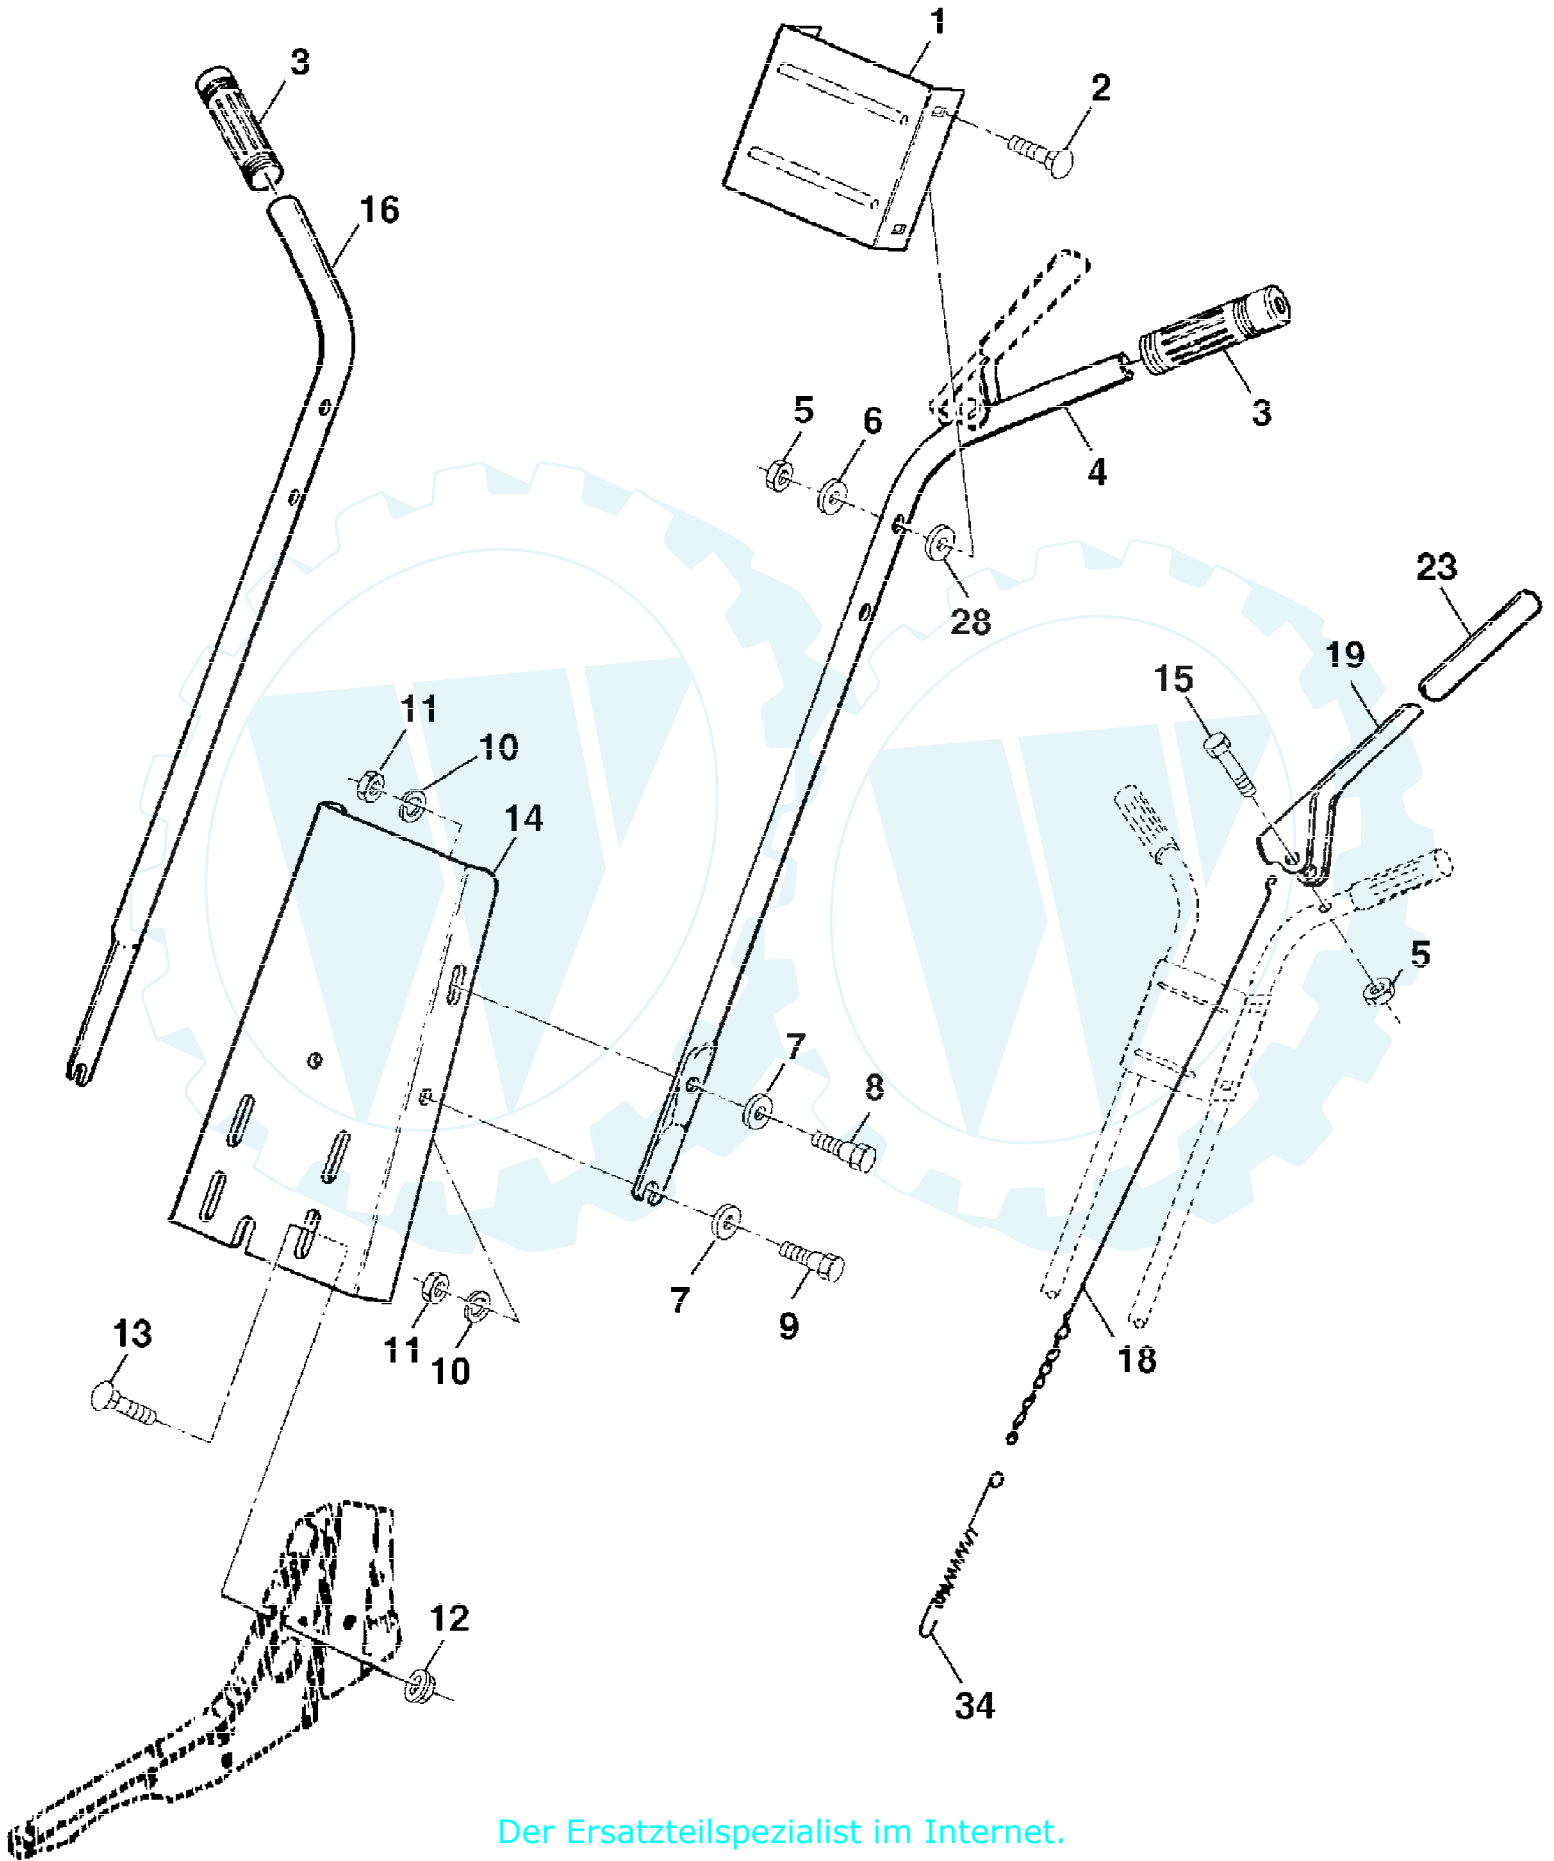

Ref #	Part Number	Qty	Description
1	23230506		Screw, Set 5/16-18 x 3/8
2	130812		Sheave, Engine
3			UNKNOWN
4	74610812		Bolt, Hex 1/2-20 x 3/4
5	17490440		Bolt Thd Roller 1/4-20 X 2-1/2
6	174898		Shield Inner Guard Belt
7	170488		Screw Hex Wsh Slit #10-24 x .50
8	139155		Spacer Split .523 x .718 x 2
9	165768X505		Guard, Belt
10	109227X		Pad, Idler
11			UNKNOWN
12	9180R		V-Belt Drive
13	12000028		Ring, Retainer
14	151223		Sheave, Transmission
16	12000035		Ring, Klip
17	73350600		Nut, Hex, Jam 3/8-16
18	161806		Pulley, Idler
19	175377		Arm, Idler
20	74760620		Bolt, Hex 3/8-16 x 1-1/4
21	106968X		Shaft, Idler Arm
25	73350500		Nut, Hex, Jam 5/16-18

Ref #	Part Number	Qty	Description
1	137176X505		Bracket, Handle
2	72140512		Bolt, Carriage 5/16-18 UNC x 1-1/2
3	9266R		Grip, Handle
4	151473		Handle, L.H.
5	73680500		Locknut, Crown 5/16-18
6	19111116		Washer 11/32 x 11/16 x 16 Ga.
7	19121414		Washer 3/8 x 7/8 x 14 Ga.
8	74760516		Bolt, Hex Hd. 5/16-18 x 1
9	74760512		Bolt, Hex Hd 5/16-18 x 3/4
10	10040500		Washer, Lock 5/16
11	73220500		Nut, Hex 5/16-18
12	98000129		Nut, Flanged 5/16-18
13	180847		Bolt, Carriage 5/16-18 x 3/4
14	9209R505		Panel, Handle
15	74760524		Bolt Fin Hex 5/16-18 x 1-1/2
16	151474		Handle, R.H.
18	3067J		Cable Asm Clutch
19	164937		Lever Clutch
23	8206H		Grip Handle
28	19131312		Washer 13/32 x 13/16 x 12 Ga.
34	3070J		Spring

Ref #	Part Number	Qty	Description
1	9194R		Pin, Clevis
2	74760520		Bolt, Hex 5/16-18 x 1-1/4
3	74760512		Bolt, Hex 5/16-18 x 3/4
4	73220500		Nut, Hex 5/16-18
5	10040500		Washer, Lock 5/16
7	4921H		Clip, Hairpin
8	318J		Support, Depth Stake, R.H.
9	9193R		Stake, Depth
10	9551R		Rivet, Drilled
13	317J		Support, Depth Stake, L.H.
15	5388J		Spring, Stake
16	121117X		Bolt, Shoulder
17	9186R		Wheel
18	19131311		Washer 13/32 x 13/16 x 11 Ga.
19	9190R		Bracket, Wheel
20	73680600		Locknut, Crown 3/8-16
21	74760516		Bolt, Hex 5/16-18 x 1
22	73800500		Locknut, w/insert 5/16-18
23	74780524		Bolt Fin Hex 5/16-18 UNC x 1-1/2
24			UNKNOWN