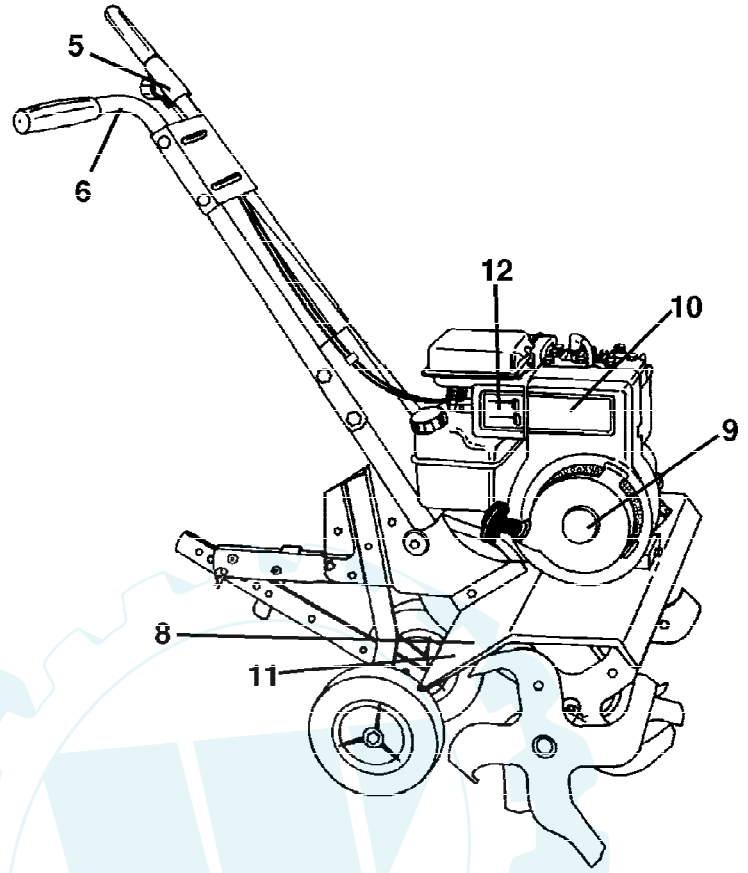

Ref #	Part Number	Qty	Description
1	23230506		Screw, Set 5/16-18 x 3/8
2	130812		Sheave, Engine
3			UNKNOWN
4	74610812		Bolt, Hex 1/2-20 x 3/4
5	17490440		Bolt Thd Roller 1/4-20 X 2-1/2
6	174898		Shield Inner Guard Belt
7	170488		Screw Hex Wsh Slit #10-24 x .50
8	139155		Spacer Split .523 x .718 x 2
9	165768X505		Guard, Belt
10	109227X		Pad, Idler
11			UNKNOWN
12	9180R		V-Belt Drive
13	12000028		Ring, Retainer
14	151223		Sheave, Transmission
16	12000035		Ring, Klip
17	73350600		Nut, Hex, Jam 3/8-16
18	161806		Pulley, Idler
19	175377		Arm, Idler
20	74760620		Bolt, Hex 3/8-16 x 1-1/4
21	106968X		Shaft, Idler Arm
25	73350500		Nut, Hex, Jam 5/16-18

Ref #	Part Number	Qty	Description
1	137176X505		Bracket, Handle
2	72140512		Bolt, Carriage 5/16-18 UNC x 1-1/2
3	9266R		Grip, Handle
4	151473		Handle, L.H.
5	73680500		Locknut, Crown 5/16-18
6	19111116		Washer 11/32 x 11/16 x 16 Ga.
7	19121414		Washer 3/8 x 7/8 x 14 Ga.
8	74760516		Bolt, Hex Hd. 5/16-18 x 1
9	74760512		Bolt, Hex Hd 5/16-18 x 3/4
10	10040500		Washer, Lock 5/16
11	73220500		Nut, Hex 5/16-18
12	98000129		Nut, Flanged 5/16-18
13	180847		Bolt, Carriage 5/16-18 x 3/4
14	9209R505		Panel, Handle
15	74760524		Bolt Fin Hex 5/16-18 x 1-1/2
16	151474		Handle, R.H.
18	3067J		Cable Asm Clutch
19	164937		Lever Clutch
23	8206H		Grip Handle
28	19131312		Washer 13/32 x 13/16 x 12 Ga.
34	3070J		Spring

Ref #	Part Number	Qty	Description
1	9194R		Pin, Clevis
2	74760520		Bolt, Hex 5/16-18 x 1-1/4
3	74760512		Bolt, Hex 5/16-18 x 3/4
4	73220500		Nut, Hex 5/16-18
5	10040500		Washer, Lock 5/16
7	4921H		Clip, Hairpin
8	318J		Support, Depth Stake, R.H.
9	9193R		Stake, Depth
10	9551R		Rivet, Drilled
13	317J		Support, Depth Stake, L.H.
15	5388J		Spring, Stake
16	121117X		Bolt, Shoulder
17	9186R		Wheel
18	19131311		Washer 13/32 x 13/16 x 11 Ga.
19	9190R		Bracket, Wheel
20	73680600		Locknut, Crown 3/8-16
21	74760516		Bolt, Hex 5/16-18 x 1
22	73800500		Locknut, w/insert 5/16-18
23	74780524		Bolt Fin Hex 5/16-18 UNC x 1-1/2
24			UNKNOWN