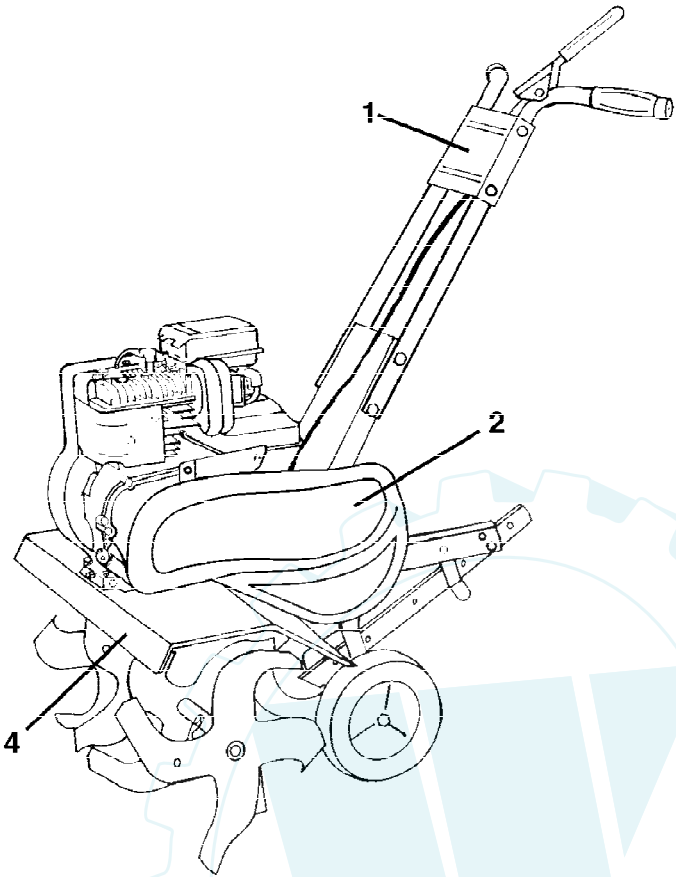

Ref #	Part Number	Qty	Description
1	23230506		Screw, Set 5/16-18 x 3/8
2	130812		Sheave, Engine
3			UNKNOWN
4	74610812		Bolt, Hex 1/2-20 x 3/4
5	17490440		Bolt Thd Roller 1/4-20 X 2-1/2
6	174898		Shield Inner Guard Belt
7	170488		Screw Hex Wsh Slit #10-24 x .50
8	139155		Spacer Split .523 x .718 x 2
9	165768X505		Guard, Belt
10	109227X		Pad, Idler
11			UNKNOWN
12	9180R		V-Belt Drive
13	12000028		Ring, Retainer
14	151223		Sheave, Transmission
16	12000035		Ring, Klip
17	73350600		Nut, Hex, Jam 3/8-16
18	161806		Pulley, Idler
19	175377		Arm, Idler
20	74760620		Bolt, Hex 3/8-16 x 1-1/4
21	106968X		Shaft, Idler Arm
25	73350500		Nut, Hex, Jam 5/16-18

Ref #	Part Number	Qty	Description
1	137176X505		Bracket, Handle
2	72140512		Bolt, Carriage 5/16-18 UNC x 1-1/2
3	9266R		Grip, Handle
4	151473		Handle, L.H.
5	73680500		Locknut, Crown 5/16-18
6	19111116		Washer 11/32 x 11/16 x 16 Ga.
7	19121414		Washer 3/8 x 7/8 x 14 Ga.
8	74760516		Bolt, Hex Hd. 5/16-18 x 1
9	74760512		Bolt, Hex Hd 5/16-18 x 3/4
10	10040500		Washer, Lock 5/16
11	73220500		Nut, Hex 5/16-18
12	98000129		Nut, Flanged 5/16-18
13	180847		Bolt, Carriage 5/16-18 x 3/4
14	9209R505		Panel, Handle
15	74760524		Bolt Fin Hex 5/16-18 x 1-1/2
16	151474		Handle, R.H.
18	3067J		Cable Asm Clutch
19	164937		Lever Clutch
23	8206H		Grip Handle
28	19131312		Washer 13/32 x 13/16 x 12 Ga.
34	3070J		Spring

Ref #	Part Number	Qty	Description
1	9194R		Pin, Clevis
2	74760520		Bolt, Hex 5/16-18 x 1-1/4
3	74760512		Bolt, Hex 5/16-18 x 3/4
4	73220500		Nut, Hex 5/16-18
5	10040500		Washer, Lock 5/16
7	4921H		Clip, Hairpin
8	318J		Support, Depth Stake, R.H.
9	9193R		Stake, Depth
10	9551R		Rivet, Drilled
13	317J		Support, Depth Stake, L.H.
15	5388J		Spring, Stake
16	121117X		Bolt, Shoulder
17	9186R		Wheel
18	19131311		Washer 13/32 x 13/16 x 11 Ga.
19	9190R		Bracket, Wheel
20	73680600		Locknut, Crown 3/8-16
21	74760516		Bolt, Hex 5/16-18 x 1
22	73800500		Locknut, w/insert 5/16-18
23	74780524		Bolt Fin Hex 5/16-18 UNC x 1-1/2
24			UNKNOWN