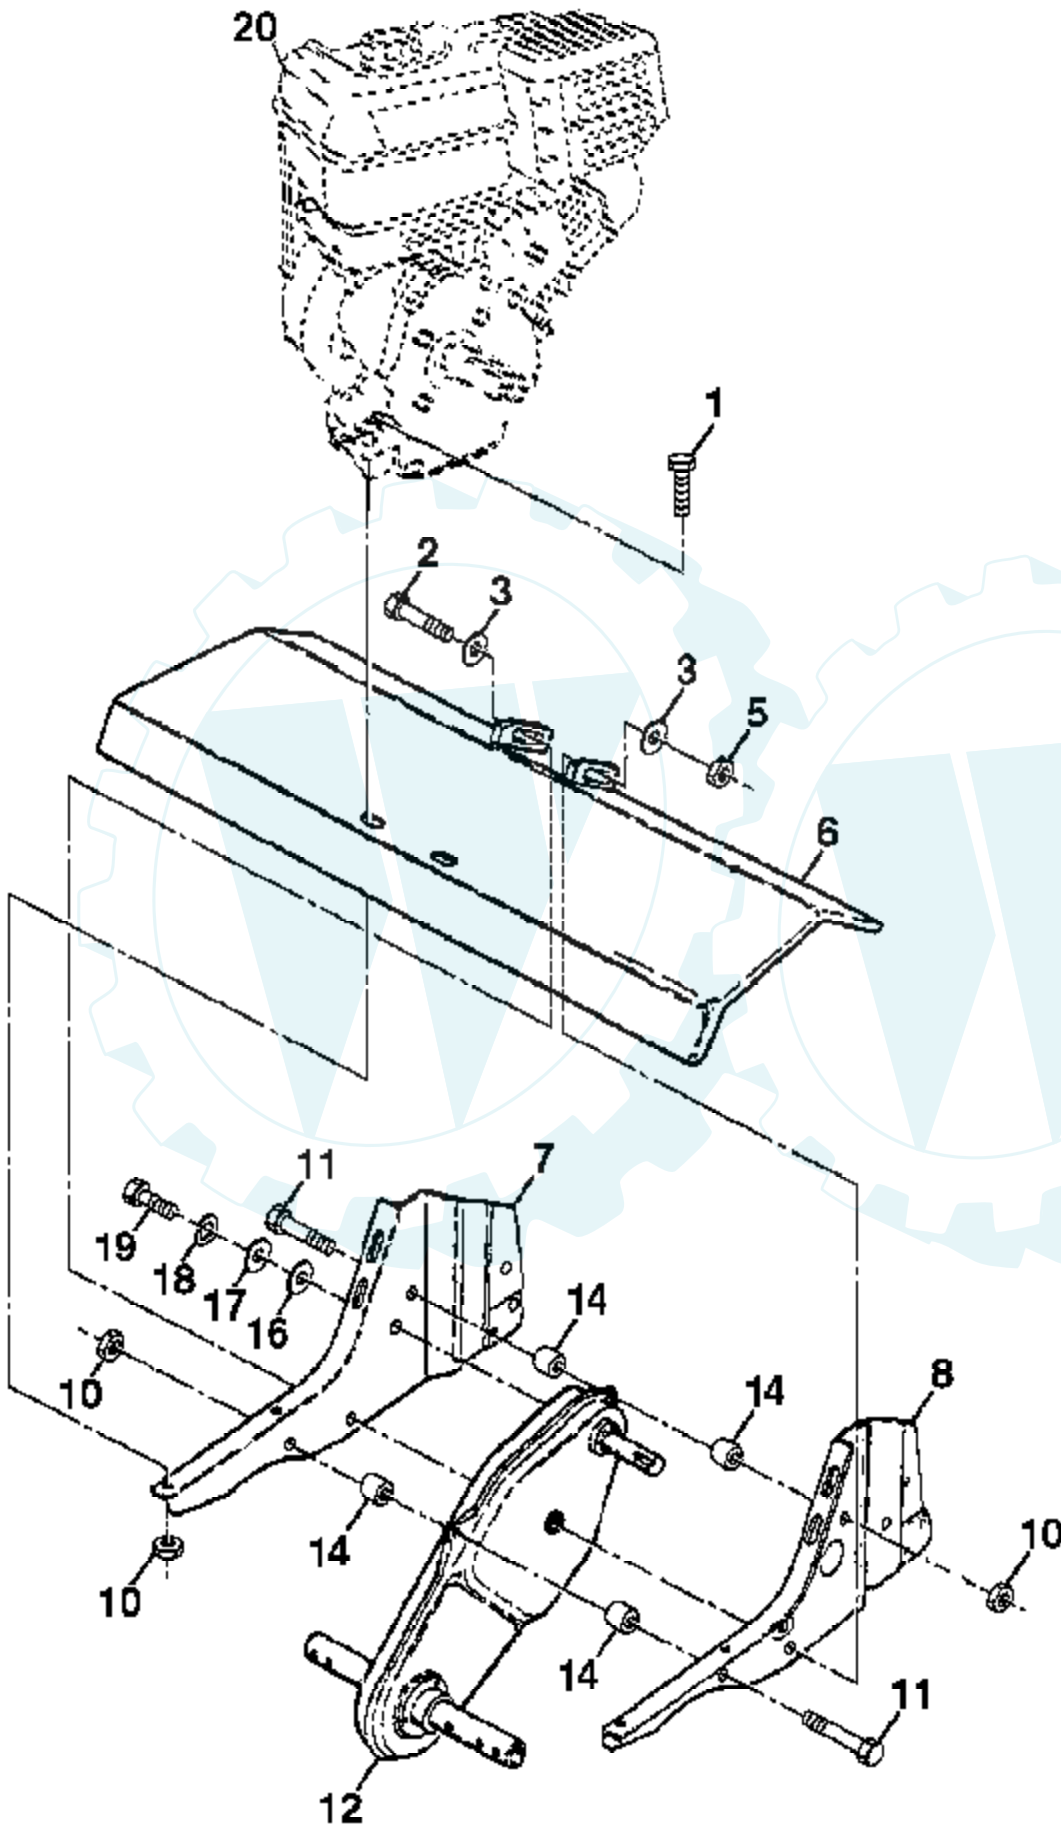

Ref #	Part Number	Qty	Description
1	74760524		Bolt, Hex 5/16-18 x 1-1/2 Gr. 2
2	74780652		Bolt, Hex, Fin 3/8-16 x 3-1/4
3	19131311		Washer 13/32 x 13/16 x 11
5	73800600		Locknut, Hex, w/washer 3/8-16
6	9056R505		Shield, Tine
7	165835		Bracket, Engine, R.H.
8	165834		Bracket, Engine, L.H.
10	73970500		Nut, Lock Hex Flange
11	74760544		Bolt, Hex 5/16-18 x 2-3/4
12	151937		Transmission
14	9173R		Spacer, Split
16	19091412		Washer 9/32 x 7/8 x 12 Ga.
17	19092016		Washer 9/32 x 1-1/4 x 16 Ga.
18	10040400		Washer, Lock 1/4
19	74610412		Bolt, Hex 1/4-28 x 3/4 Gr. 5
20			Engine, Briggs Model 94202 (Order parts from engine Manufacturer)