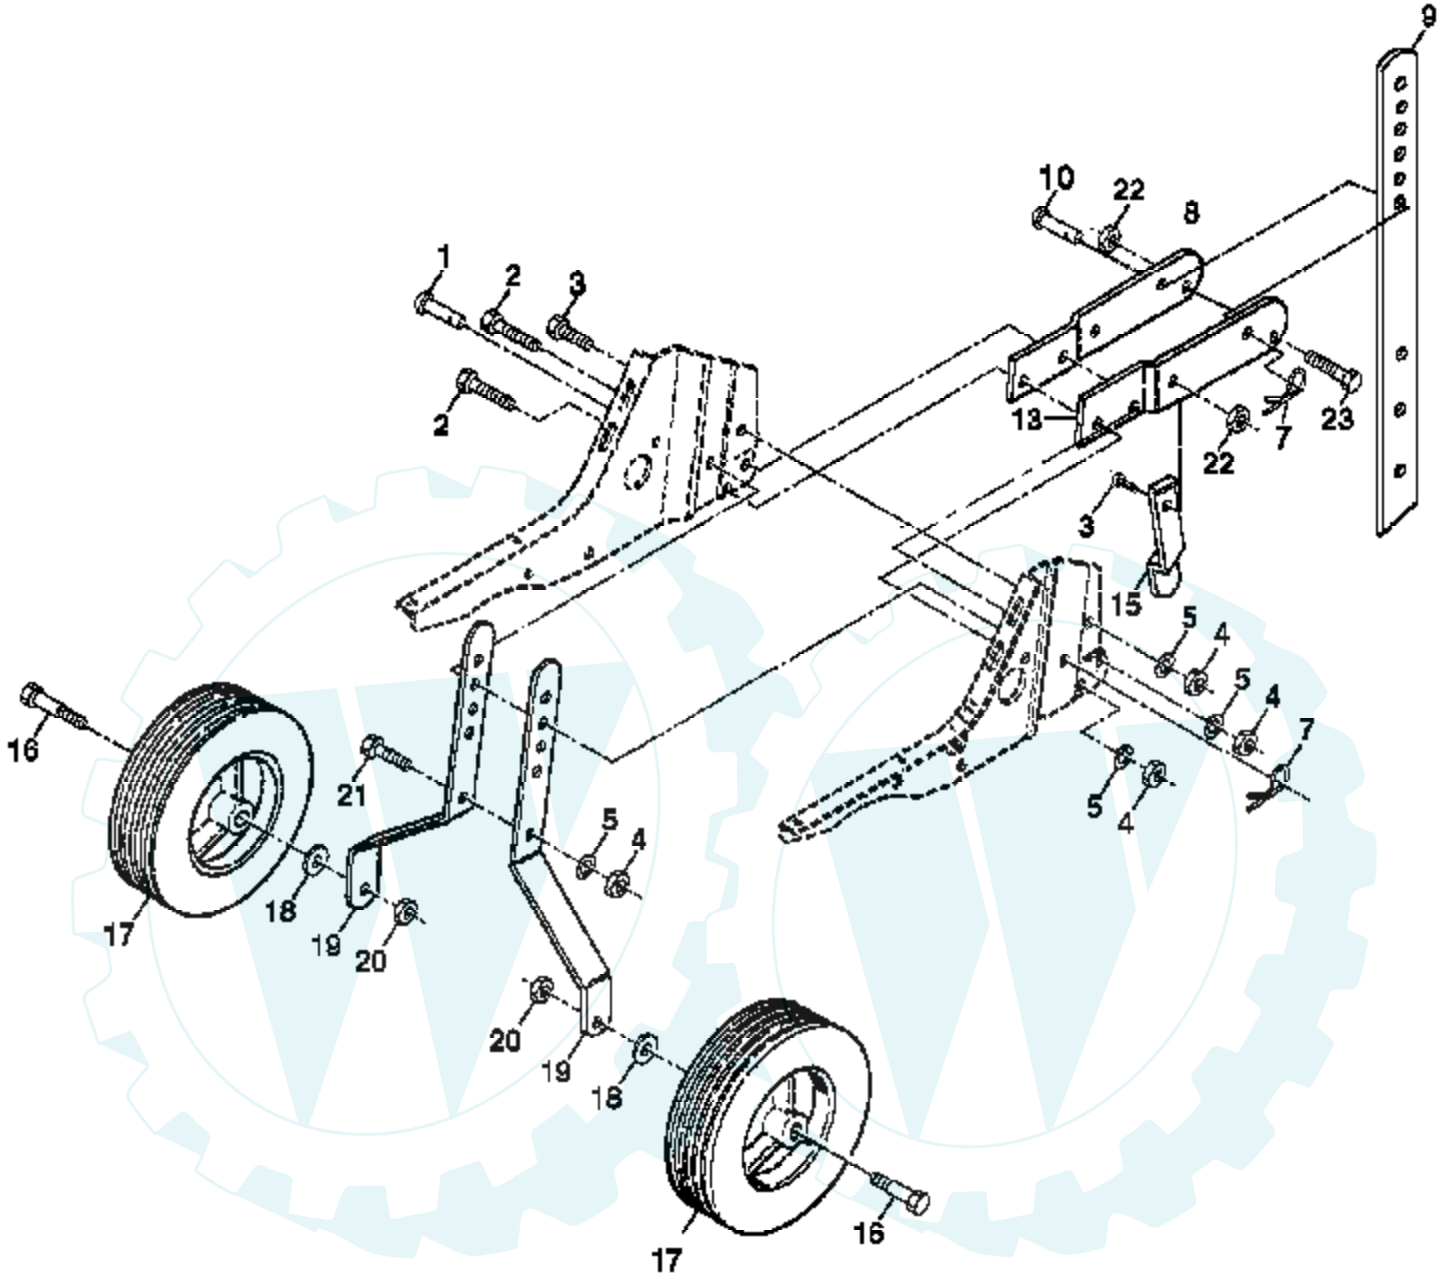

Ref #	Part Number	Qty	Description
1	137176X505		Bracket, Handle
2	72140512		Bolt, Carriage 5/16-18 UNC x 1-1/2
3	9266R		Grip, Handle
4	151473		Handle, L.H.
5	73680500		Locknut, Crown 5/16-18
6	19111116		Washer 11/32 x 11/16 x 16 Ga.
7	19121414		Washer 3/8 x 7/8 x 14 Ga.
8	74760516		Bolt, Hex Hd. 5/16-18 x 1
9	74760512		Bolt, Hex Hd 5/16-18 x 3/4
10	10040500		Washer, Lock 5/16
11	73220500		Nut, Hex 5/16-18
12	98000129		Nut, Flanged 5/16-18
13	72140506		Bolt, Carriage 5/16-18 x 3/4 Gr. 5
14	9209R505		Panel, Handle
15	74760524		Bolt Fin Hex 5/16-18 x 1-1/2
16	151474		Handle, R.H.
18	3067J		Cable Asm Clutch
19	164937		Lever Clutch
23	8206H		Grip Handle
28	19131312		Washer 13/32 x 13/16 x 12 Ga.
34	3070J		Spring

Ref #	Part Number	Qty	Description
1	9194R		Pin, Clevis
2	74760520		Bolt, Hex 5/16-18 x 1-1/4
3	74760512		Bolt, Hex 5/16-18 x 3/4
4	73220500		Nut, Hex 5/16-18
5	10040500		Washer, Lock 5/16
7	4921H		Clip, Hairpin
8	318J		Support, Depth Stake, R.H.
9	9193R		Stake, Depth
10	9551R		Rivet, Drilled
13	317J		Support, Depth Stake, L.H.
15	5388J		Spring, Stake
16	121117X		Bolt, Shoulder
17	9186R		Wheel
18	19131311		Washer 13/32 x 13/16 x 11 Ga.
19	9190R		Bracket, Wheel
20	73680600		Locknut, Crown 3/8-16
21	74760516		Bolt, Hex 5/16-18 x 1
22	73800500		Locknut, w/insert 5/16-18
23	74780524		Bolt Fin Hex 5/16-18 UNC x 1-1/2
24	73800500		Nut Lock Hex W/Ins 5/16 x 18 UNC