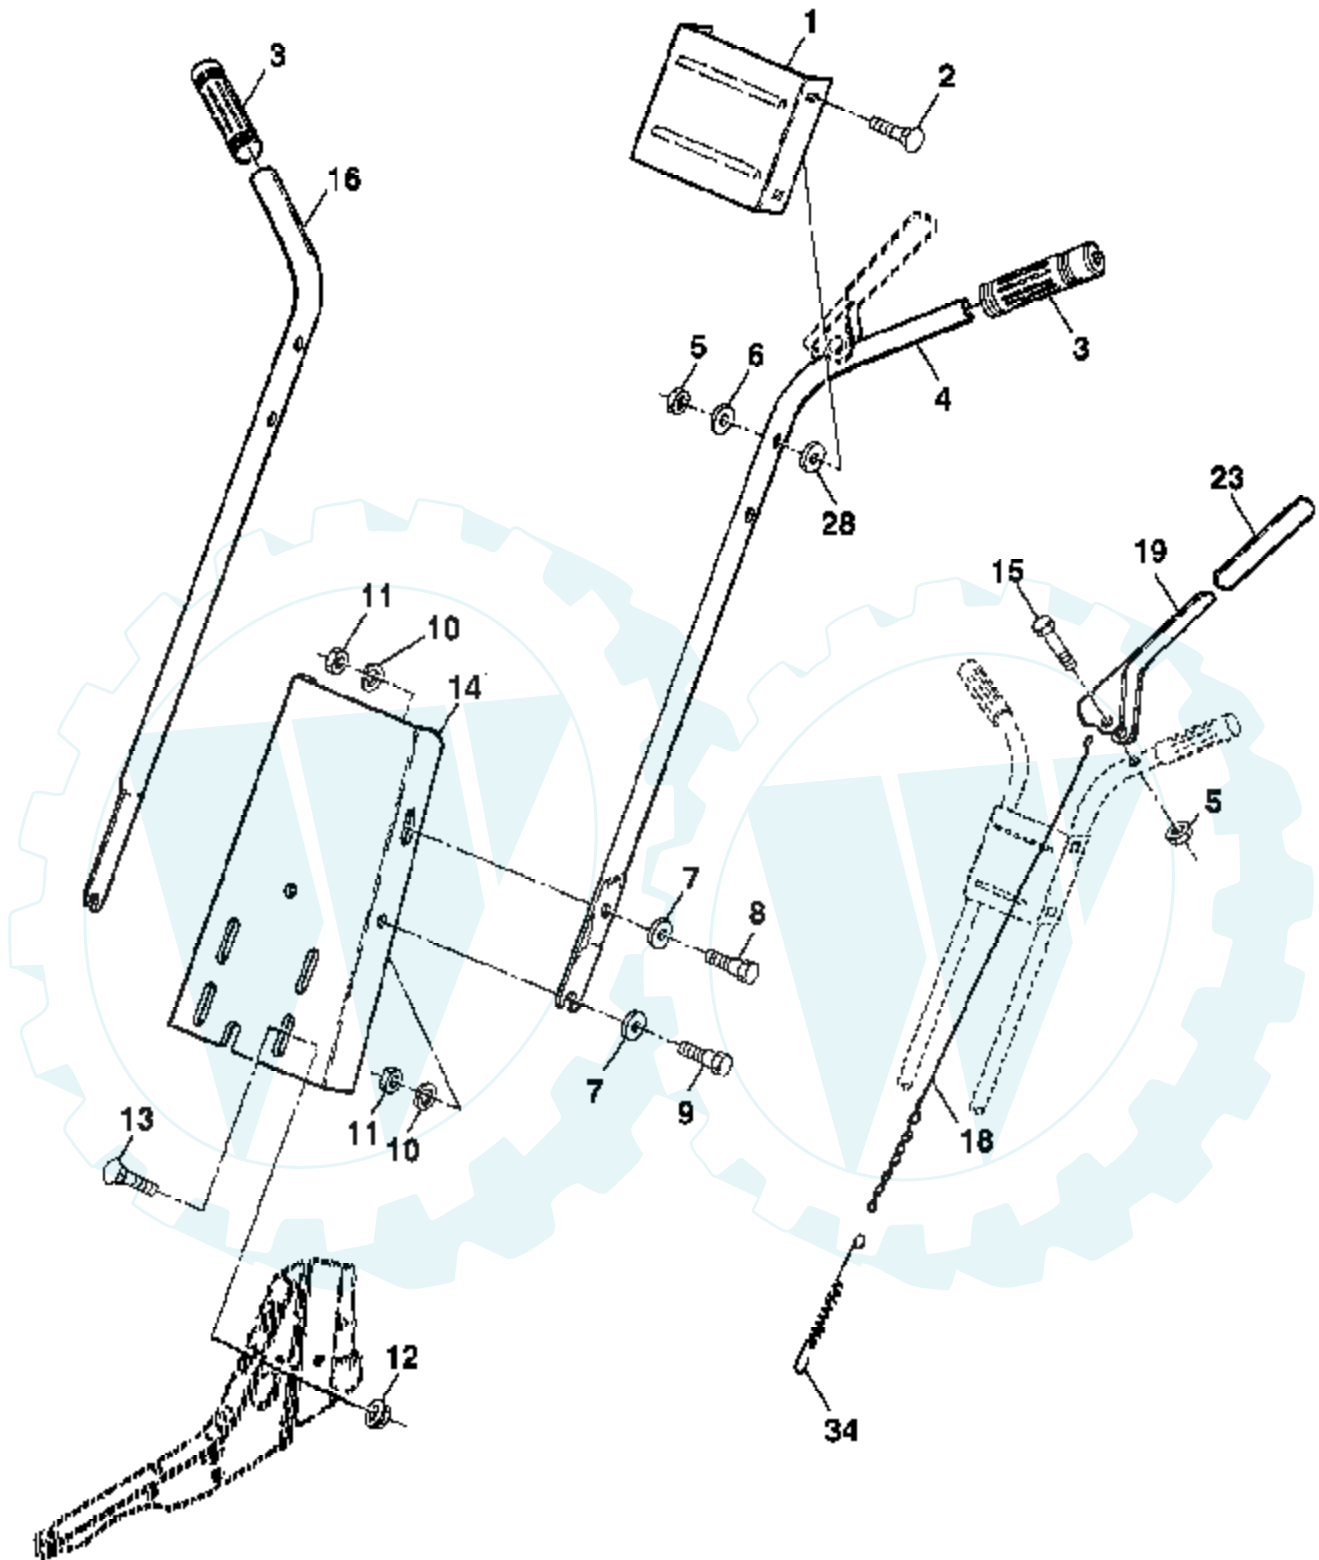

Ref #	Part Number	Qty	Description
1	137176X505		Bracket, Handle
2	72140512		Bolt, Carriage 5/16-18 UNC x 1-1/2
3	9266R		Grip, Handle
4	151473		Handle, L.H.
5	73680500		Locknut, Crown 5/16-18
6	19111116		Washer 11/32 x 11/16 x 16 Ga.
7	19121414		Washer 3/8 x 7/8 x 14 Ga.
8	74760516		Bolt, Hex Hd. 5/16-18 x 1
9	74760512		Bolt, Hex Hd 5/16-18 x 3/4
10	10040500		Washer, Lock 5/16
11	73220500		Nut, Hex 5/16-18
12	98000129		Nut, Flanged 5/16-18
13	72140506		Bolt, Carriage 5/16-18 x 3/4 Gr. 5
14	9209R505		Panel, Handle
15	74760524		Bolt Fin Hex 5/16-18 x 1-1/2
16	151474		Handle, R.H.
18	3067J		Cable Asm Clutch
19	164937		Lever Clutch
23	8206H		Grip Handle
28	19131312		Washer 13/32 x 13/16 x 12 Ga.
34	3070J		Spring