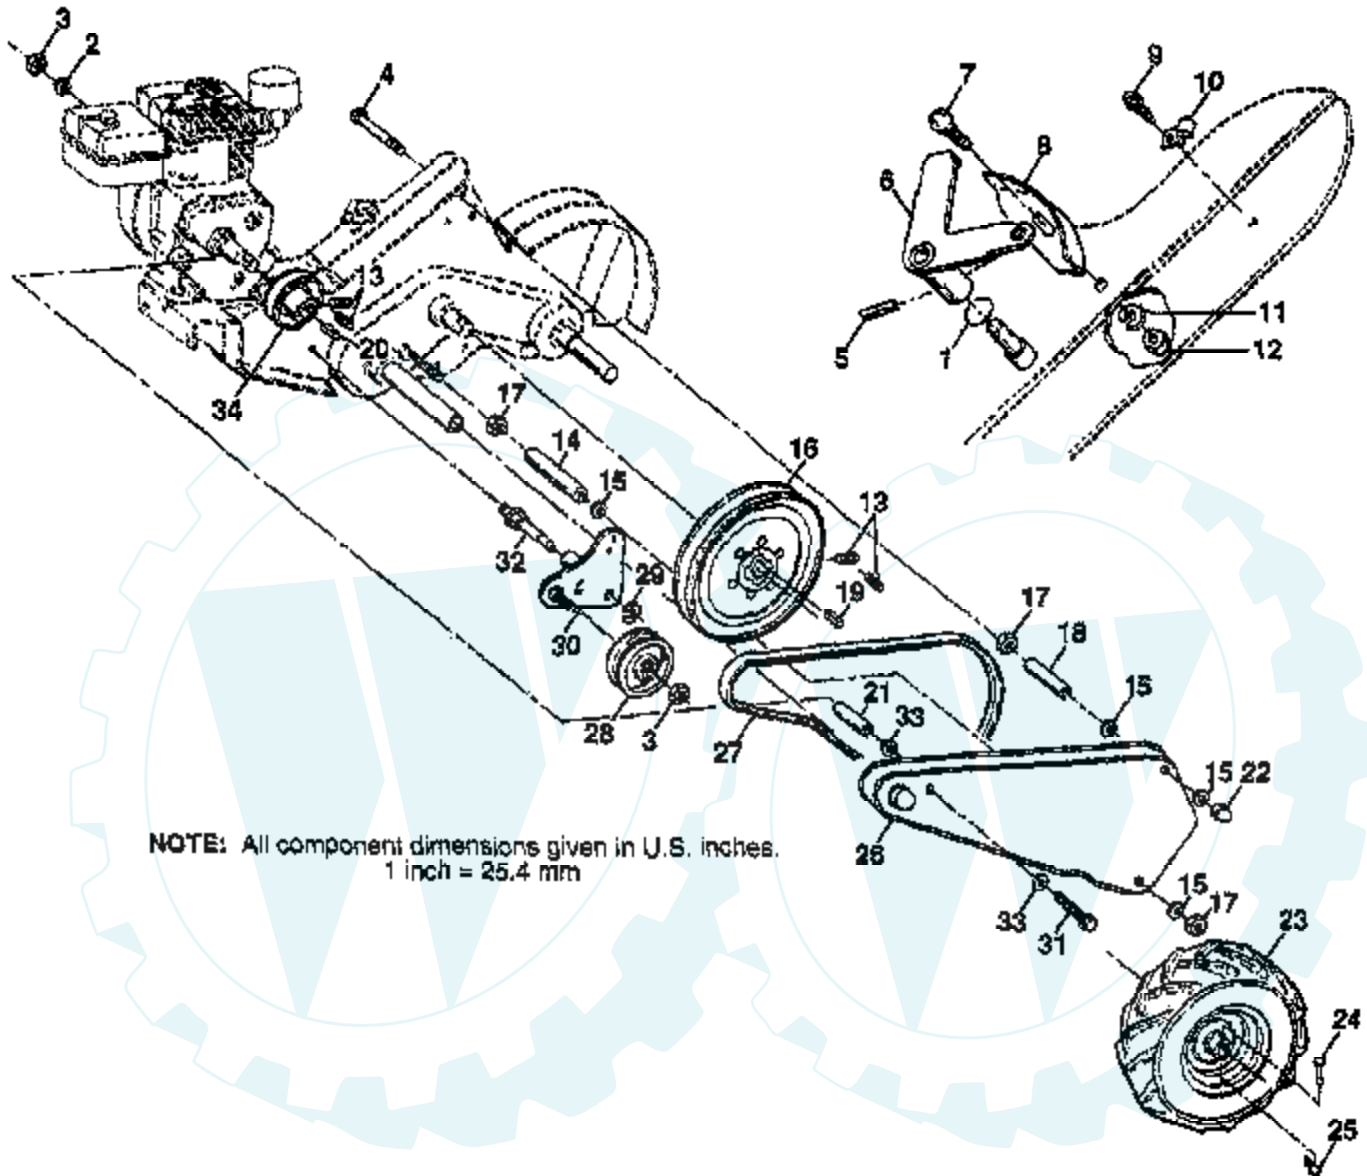

Ref #	Part Number	Qty	Description
1	8389J		GRIP TI
2	121248X		BUSHING
3	71091008		SCREW
4	126949X505		HANDLE BRACKET
5	72110514		BOLT CARRIAGE CRT
6	108281X		ROD SHIFT CRT
7	72140608		SUB= 72110608
8	4497H		RETAINER M
9	109229X		LOCK CRT
10	73930600		LOCKNUT
11	19131611		WASHER CRT
12	109228X		LEVER LOCK CRT
13	121566X		HANDLE
14	101251L		CABLE-CLUTCH CRT
15	9484R		CONDIUT CLIP T
16	86777		SUB= 750097
17	102604X		GRIP BAR CRT
18	81328		SHOULDER BOLT ST
19	10040400		LOCKWASHER
20	73220400		SUB= 50675
21	108276X		HANDLE BAR CRT
22	140526		GRIP HDLE NUBBED
23	138283		LOCK.HANDLE
24	73731000		NUT
25	138305		CONTROL THROTTLE
26	5420J		SUB= 146480
27	10040500		LOCKWASHER
28	73800500		NUT

8 HP 21" TILLER -- MODEL NUMBER AYP8109A49

MAINFRAME, LEFT SIDE