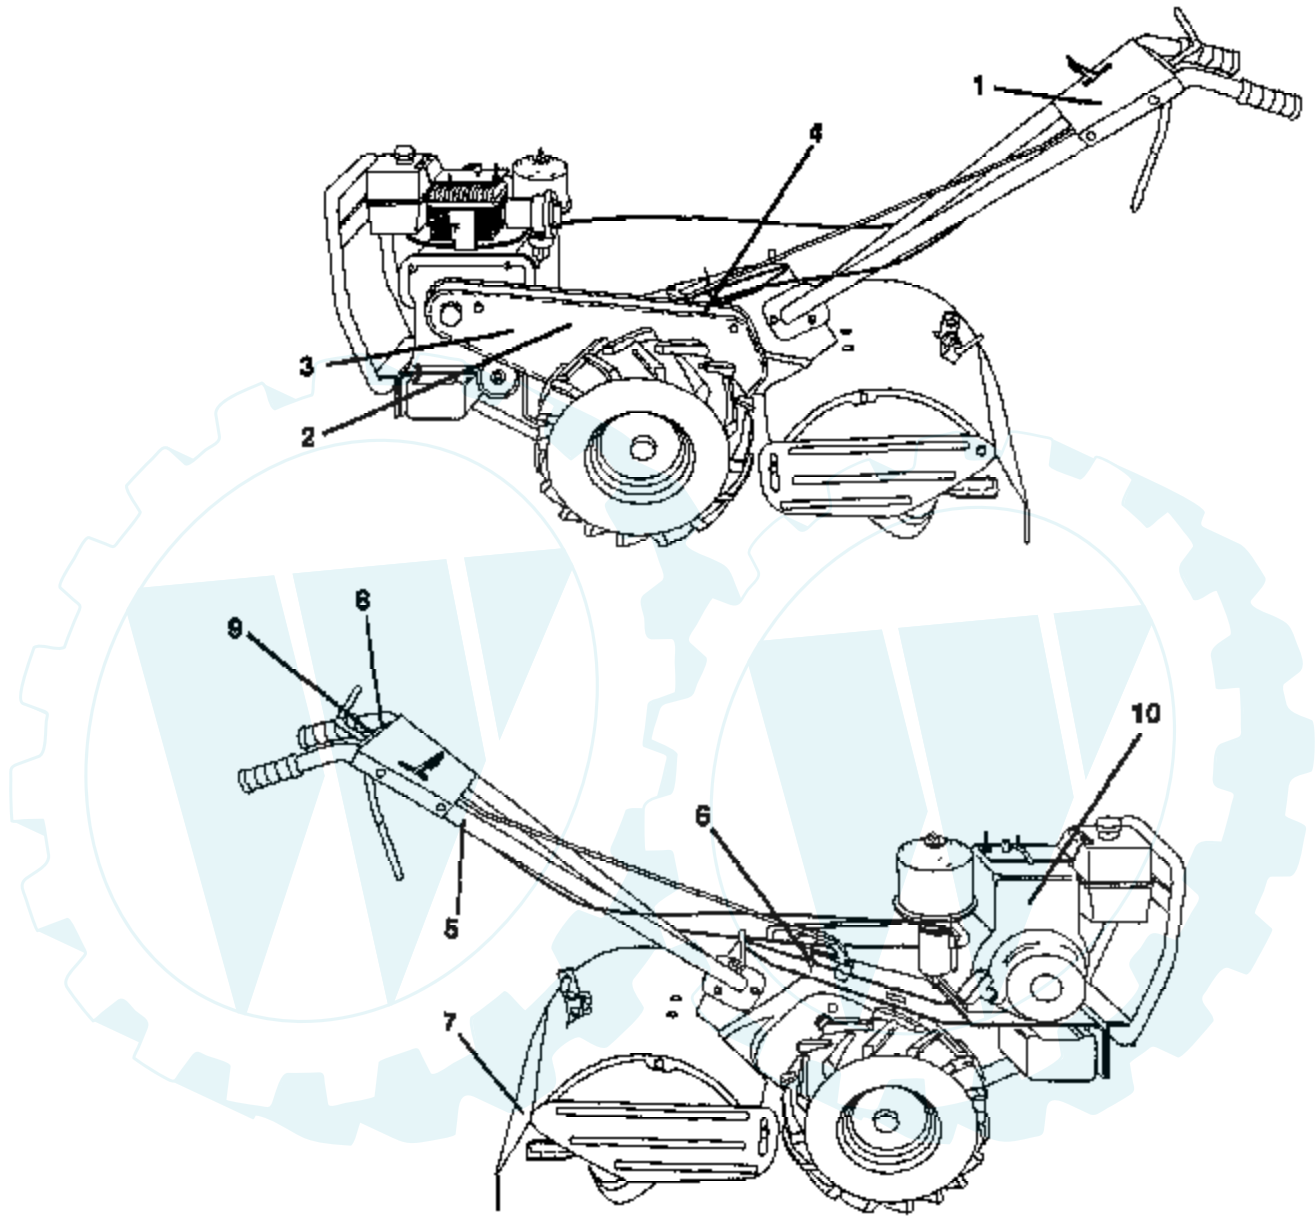

8 HP 21" TILLER - - MODEL NUMBER AYP8109A49

DECALS

Ref #	Part Number	Qty	Description
1	142472		DECAL LOGO CTRL
2	129212		NLA
3	142393		DECAL LOGO GUARD
5	120431X		DECAL TI
6	138546		DECAL.SHIFT.IND.
7	120075X		DECAL TI
8	110655X		NLA
9	110593X		SUB= 121858X
10	271636		DECAL, BRIGGS & STRATTON
	142379		MANUAL.O.8109A49