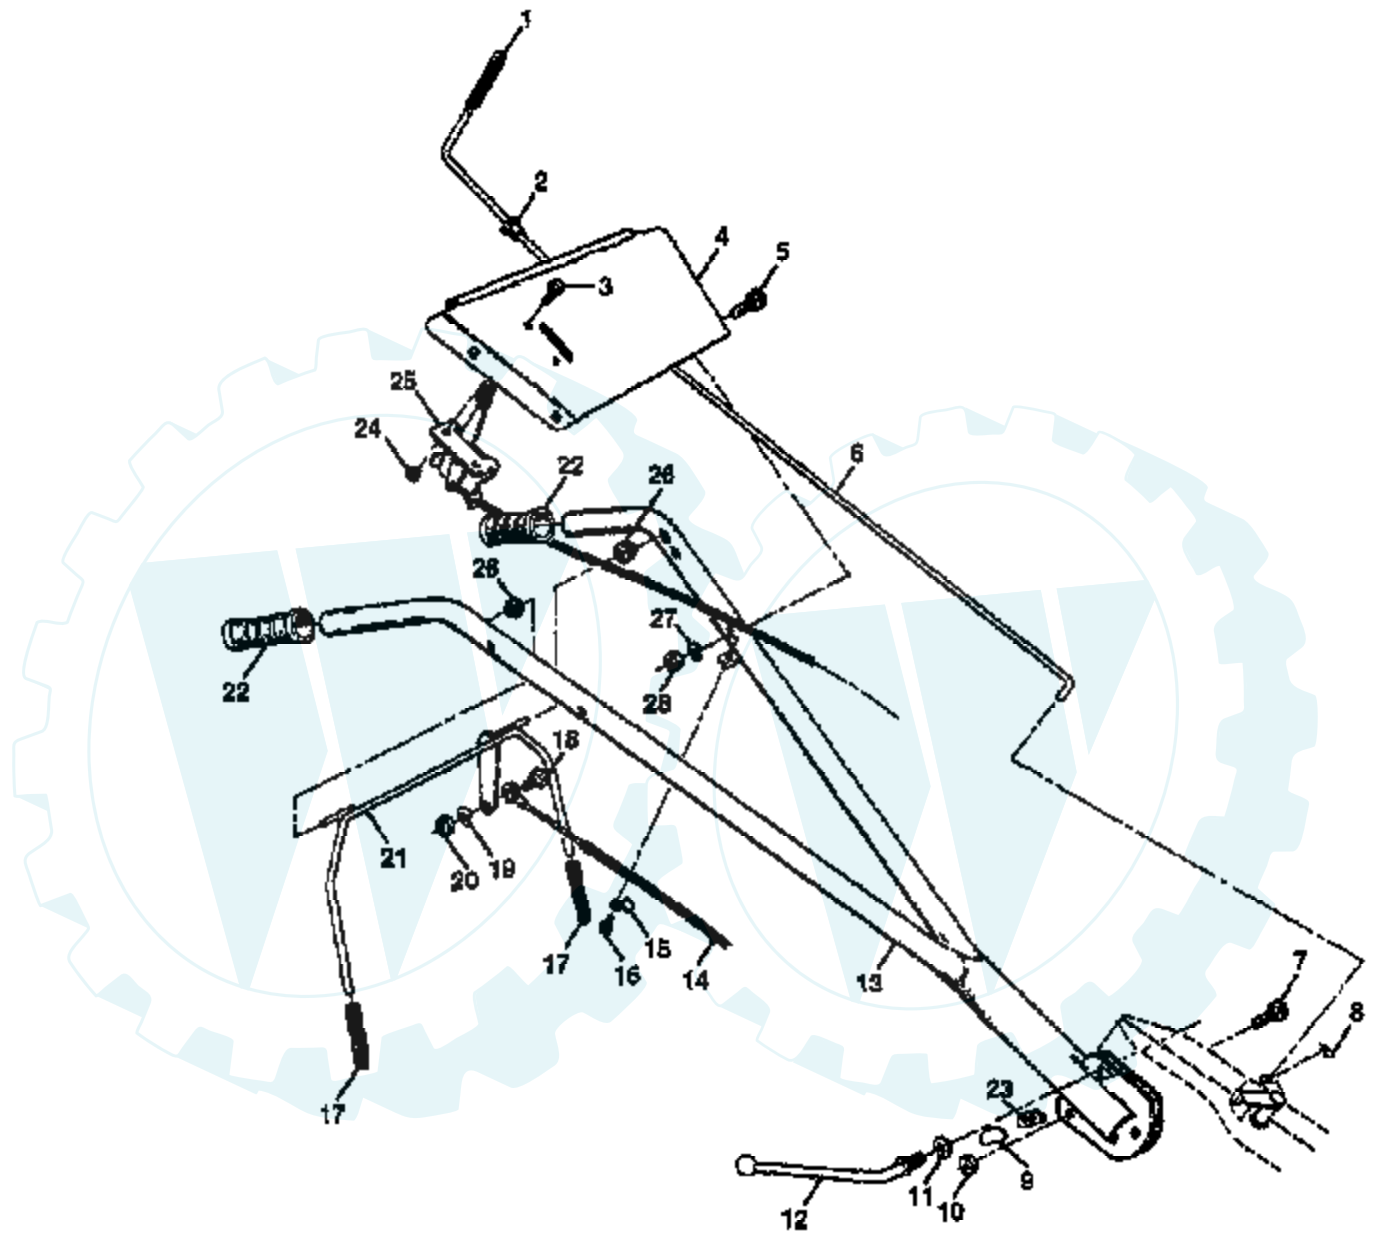

8 HP 21" TILLER - - MODEL NUMBER AYP8109A49 HANDLE ASSEMBLY

* STANDARD HARDWARE - - PURCHASE LOCALLY

NOTE: All component dimensions given in U.S. inches.
1 inch = 25.4 mm

Ref #	Part Number	Qty	Description
1	8389J		GRIP TI
2	121248X		BUSHING
3	71091008		SCREW
4	126949X505		HANDLE BRACKET
5	72110514		BOLT CARRIAGE CRT
6	108281X		ROD SHIFT CRT
7	72140608		SUB= 72110608
8	4497H		RETAINER M
9	109229X		LOCK CRT
10	73930600		LOCKNUT
11	19131611		WASHER CRT
12	109228X		LEVER LOCK CRT
13	121566X		HANDLE
14	101251L		CABLE-CLUTCH CRT
15	9484R		CONDIUT CLIP T
16	86777		SUB= 750097
17	102604X		GRIP BAR CRT
18	81328		SHOULDER BOLT ST
19	10040400		LOCKWASHER
20	73220400		SUB= 50675
21	108276X		HANDLE BAR CRT
22	140526		GRIP HDLE NUBBED
23	138283		LOCK.HANDLE
24	73731000		NUT
25	138305		CONTROL THROTTLE
26	5420J		SUB= 146480
27	10040500		LOCKWASHER
28	73800500		NUT