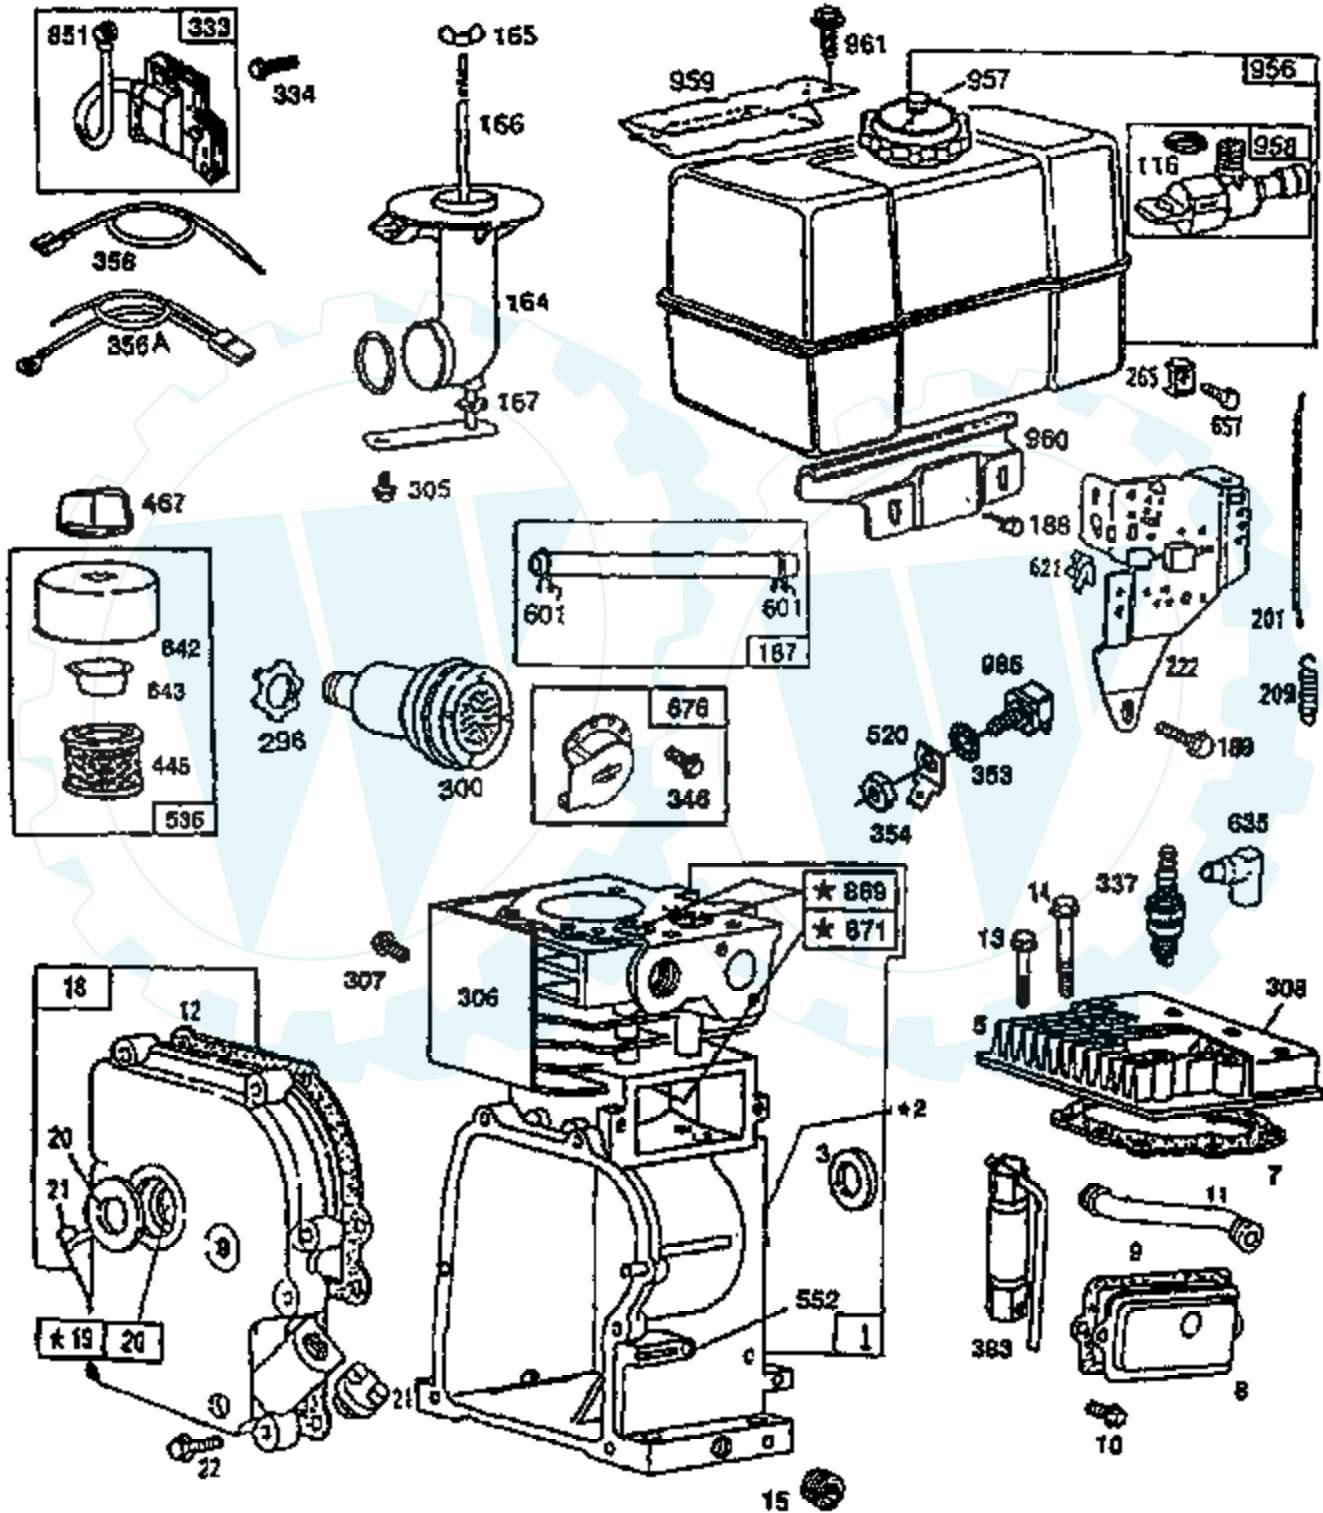

**8 HP 21" TILLER -- MODEL NUMBER AYP8109A49
ENGINE, BRIGGS & STRATTON -- MODEL NUMBER 190402, TYPE NO. 6151-01**

1019 LABEL KIT

358 GASKET SET

★ REQUIRES SPECIAL TOOLS TO INSTALL.
SEE REPAIR INSTRUCTION MANUAL.

Ref #	Part Number	Qty	Description
1	495631		CYLINDER ASSEMBLY
2	495657		BUSHING, CYLINDER
3	391086		SEAL, OIL
5	214015		HEAD CYLINDER
7	272163		GASKET, CYLINDER HEAD
8	390321		BREATHER ASSEMBLY
9	27803		GASKET, VALVE COVER
10	94621		SCREW, STEMS
11	280267		TUBE, BREATHER
12	271701		GASKET, CRANKCASE COVER 1/64"
	27876		GASKET, CRANKCASE COVER .005"
	27877		GASKET, CRANKCASE COVER .009"
13	94565		SCREW, CYLINDER HEAD
14	93723		SCREW, CYLINDER HEAD 3"
15	94720		PLUG, OIL DRAIN
	94239		PLUG, OIL DRAIN
16	495648		CRANKSHAFT
	94388		TIMING GEAR KEY
18	392818		COVER ASSEMBLY, CRANKCASE
19	295964		BUSHING, CRANKCASE
20	391086		SEAL, OIL
21	66768		PLUG, OIL FILLER
22	93585		SCREW, HEX HEAD
23	298260		FLYWHEEL, MAGNETO
24	222698		KEY, FLYWHEEL
25	391673		PISTON ASSEMBLY, STANDARD SIZE
	391674		PISTON ASSEMBLY .010" OVERSIZE
	391675		PISTON ASSEMBLY .020" OVERSIZE
	391676		PISTON ASSEMBLY .030" OVERSIZE
26	391669		RING SET, PISTON, STANDARD SIZE
	299743		RING SET, PISTON, CHROME, STD SIZE
	391670		RING SET, PISTON .010" OVERSIZE
	391671		RING SET, PISTON .020" OVERSIZE
	391672		RING SET, PISTON .030" OVERSIZE
27	68546		LOCK
28	295840		PIN ASSY., PISTON, STANDARD SIZE
	295841		PIN ASSY., PISTON .005" OVERSIZE
29	390401		ROD ASSEMBLY, CONNECTING
	390773		ROD ASSEMBLY, CONNECTING
30	222113		DIPPER, CONNECTING ROD
32	92659		SCREW, CONNECTING ROD
33	390419		VALVE, EXHAUST
34	94670		VALVE, INTAKE
35	65906		SPRING, INTAKE VALVE
36	26828		SPRING, EXHAUST VALVE
37	222475		GUARD, FLYWHEEL
38	93777		SCREW, HEX HEAD BACK PLATE TO CYLINDER
40	221596		RETAINER, INTAKE VALVE
41	292260		RETAINER, EXHAUST VALVE
42	93630		RETAINER, EXHAUST VALVE ROTOCOIL(2)
45	260933		TAPPET, VALVE
46	211689		GEAR, CAM
50	212488		ELBOW, INTAKE
51	270684		GASKET, CARBURATOR MOUNTING
52	27828		GASKET, INTAKE ELBOW MOUNTING
53	93956		SCREW, SHOULDER
53A	93357		SCREW, SEMS. CARBURETOR MOUNTING
54	93208		SCREW, SEMS INTAKE MANIFOLDING MOUNTING