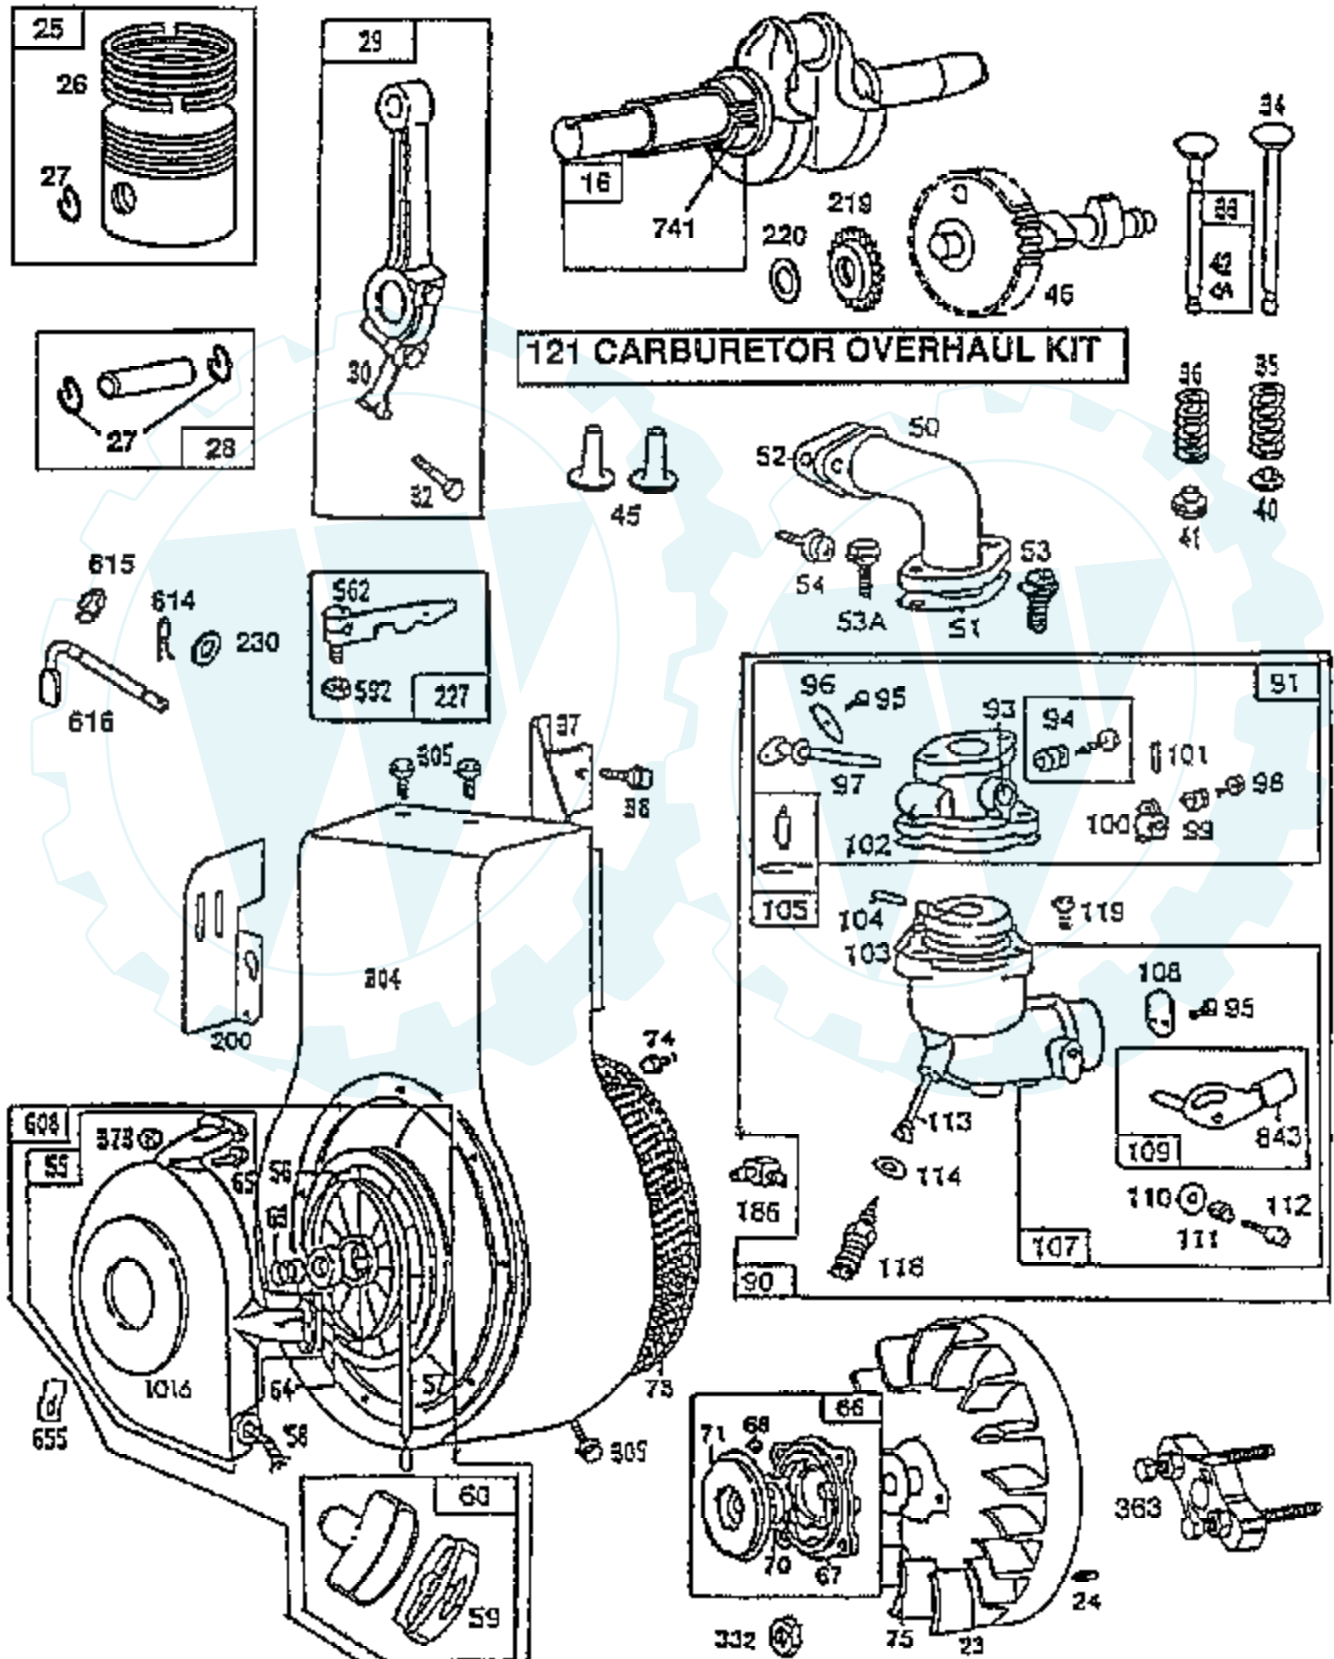

## ENGINE, BRIGGS & STRATTON - - MODEL NUMBER 190402, TYPE NO.6151-01

Ref #	Part Number	Qty	Description
1	495631		CYLINDER ASSEMBLY
2	495657		BUSHING, CYLINDER
3	391086		SEAL, OIL
5	214015		HEAD CYLINDER
7	272163		GASKET, CYLINDER HEAD
8	390321		BREATHER ASSEMBLY
9	27803		GASKET, VALVE COVER
10	94621		SCREW, STEMS
11	280267		TUBE, BREATHER
12	271701		GASKET, CRANKCASE COVER 1/64"
	27876		GASKET, CRANKCASE COVER .005"
	27877		GASKET, CRANKCASE COVER .009"
13	94565		SCREW, CYLINDER HEAD
14	93723		SCREW, CYLINDER HEAD 3"
15	94720		PLUG, OIL DRAIN
	94239		PLUG, OIL DRAIN
16	495648		CRANKSHAFT
	94388		TIMING GEAR KEY
18	392818		COVER ASSEMBLY, CRANKCASE
19	295964		BUSHING, CRANKCASE
20	391086		SEAL, OIL
21	66768		PLUG, OIL FILLER
22	93585		SCREW, HEX HEAD
23	298260		FLYWHEEL, MAGNETO
24	222698		KEY, FLYWHEEL
25	391673		PISTON ASSEMBLY, STANDARD SIZE
	391674		PISTON ASSEMBLY .010" OVERSIZE
	391675		PISTON ASSEMBLY .020" OVERSIZE
	391676		PISTON ASSEMBLY .030" OVERSIZE
26	391669		RING SET, PISTON, STANDARD SIZE
	299743		RING SET, PISTON, CHROME, STD SIZE
	391670		RING SET, PISTON .010" OVERSIZE
	391671		RING SET, PISTON .020" OVERSIZE
	391672		RING SET, PISTON .030" OVERSIZE
27	68546		LOCK
28	295840		PIN ASSY., PISTON, STANDARD SIZE
	295841		PIN ASSY., PISTON .005" OVERSIZE
29	390401		ROD ASSEMBLY, CONNECTING
	390773		ROD ASSEMBLY, CONNECTING
30	222113		DIPPER, CONNECTING ROD
32	92659		SCREW, CONNECTING ROD
33	390419		VALVE, EXHAUST
34	94670		VALVE, INTAKE
35	65906		SPRING, INTAKE VALVE
36	26828		SPRING, EXHAUST VALVE
37	222475		GUARD, FLYWHEEL
38	93777		SCREW, HEX HEAD BACK PLATE TO CYLINDER
40	221596		RETAINER, INTAKE VALVE
41	292260		RETAINER, EXHAUST VALVE
42	93630		RETAINER, EXHAUST VALVE ROTOCOIL(2)
45	260933		TAPPET, VALVE
46	211689		GEAR, CAM
50	212488		ELBOW, INTAKE
51	270684		GASKET, CARBURATOR MOUNTING
52	27828		GASKET, INTAKE ELBOW MOUNTING
53	93956		SCREW, SHOULDER
53A	93357		SCREW, SEMS, CARBURETOR MOUNTING
54	93208		SCREW, SEMS INTAKE MANIFOLDING MOUNTING