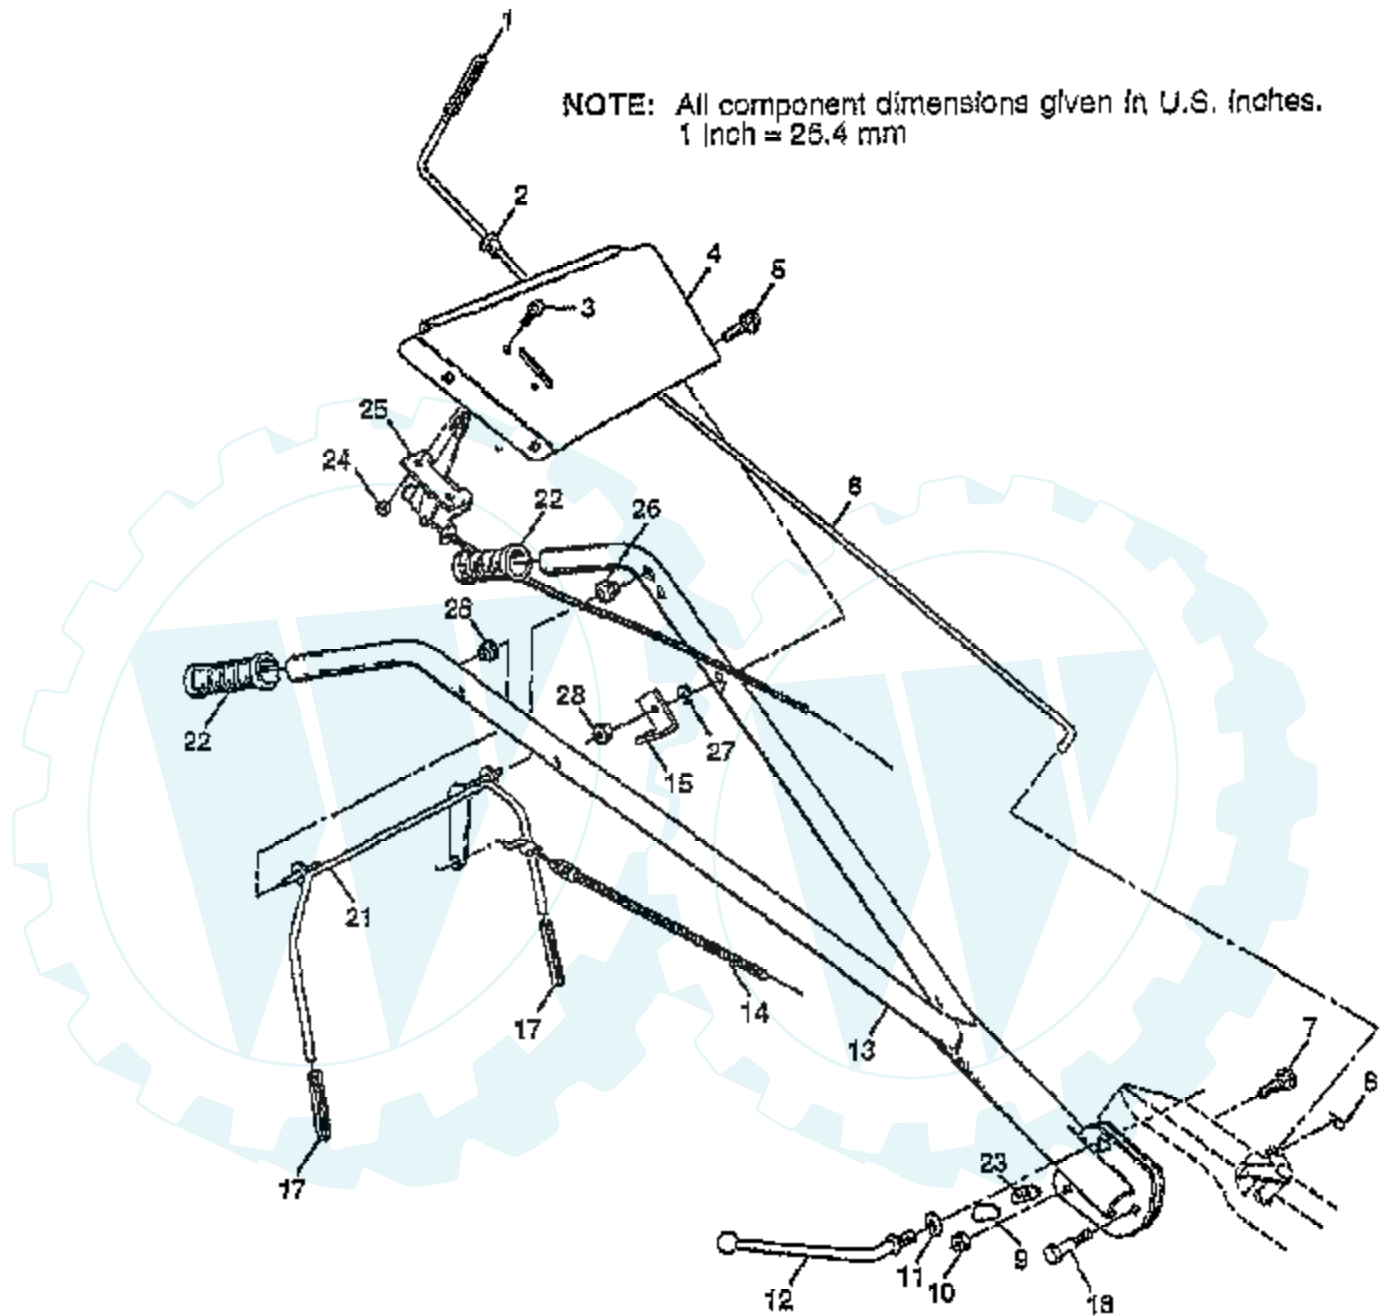

TILLER - - MODEL NUMBER AYP3487A79

HANDLE ASSEMBLY

NOTE: All component dimensions given in U.S. inches.
1 inch = 25.4 mm

Ref #	Part Number	Qty	Description
1	8389J		GRIP TI
2	121248X		BUSHING
3	71191008		SCREW.PNHD.10-24
4	126949X505		HANDLE BRACKET
5	72110514		BOLT CARRIAGE CRT
6	108281X		ROD SHIFT CRT
7	72110608		BOLT D
8	4497H		RETAINER M
9	109229X		LOCK CRT
10	73930600		LOCKNUT
11	109228X		LEVER LOCK CRT
12	109228X		LEVER LOCK CRT
13	150217		HANDLE
14	146924		CABLE.CLUTCH.Z-BE
15	145821		BRACKET.CLUTCH.CA
17	102604X		GRIP BAR CRT
18	150696		BOLT PIVOT
21	145829		BAR.ASM.CNTRL.VPL
22	150744		"GRIP,HANDLE"
23	138283		LOCK.HANDLE
24	73731000		NUT
25	138305		CONTROL.THROTTLE
26	146480		GROMMET.HANDLE.V-
27	10040500		LOCKWASHER
28	73800500		NUT