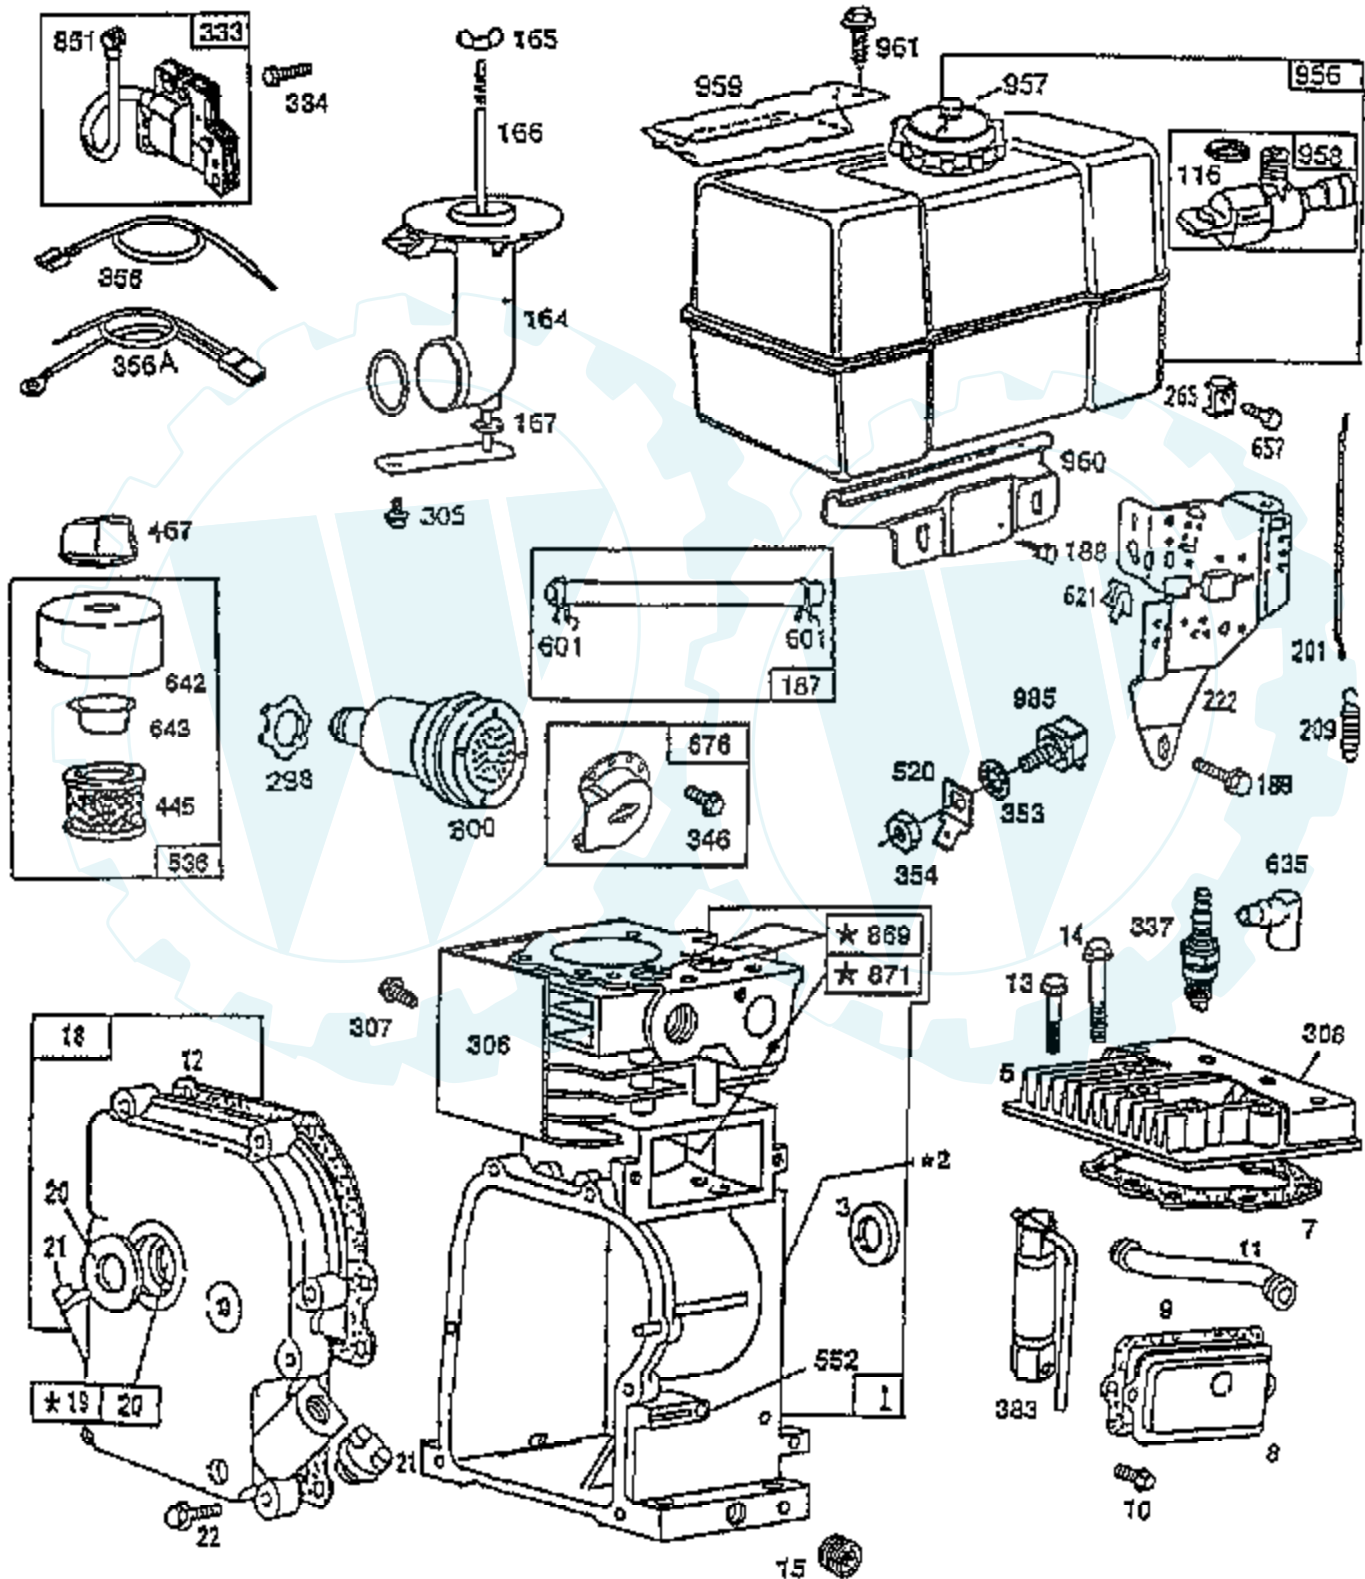

TILLER - - MODEL NUMBER AYP3487A79 ENGINE, BRIGGS & STRATTON - - MODEL NUMBER 190402, TYPE NO. 6151-01

1019 LABEL KIT

358 GASKET SET

★ REQUIRES SPECIAL TOOLS TO INSTALL.
SEE REPAIR INSTRUCTION MANUAL.

Ref #	Part Number	Qty	Description
1	495631		CYLINDER ASSEMBLY
2	495657		BUSHING, CYLINDER
3	391086		SEAL, OIL
5	214015		HEAD CYLINDER
7	272163		GASKET, CYLINDER HEAD
8	390321		BREATHER ASSEMBLY
9	27803		GASKET, VALVE COVER
10	94621		SCREW, STEMS
11	280267		TUBE, BREATHER
12	271701		GASKET, CRANKCASE COVER 1/64"
	27876		GASKET, CRANKCASE COVER .005"
	27877		GASKET, CRANKCASE COVER .009"
13	94565		SCREW, CYLINDER HEAD
14	93723		SCREW, CYLINDER HEAD 3"
15	94720		PLUG, OIL DRAIN
	94239		PLUG, OIL DRAIN
16	495648		CRANKSHAFT
	94388		TIMING GEAR KEY
18	392818		COVER ASSEMBLY, CRANKCASE
19	295964		BUSHING, CRANKCASE
20	391086		SEAL, OIL
21	66768		PLUG, OIL FILLER
22	93585		SCREW, HEX HEAD
23	298260		FLYWHEEL, MAGNETO
24	222698		KEY, FLYWHEEL
25	391673		PISTON ASSEMBLY, STANDARD SIZE
	391674		PISTON ASSEMBLY .010" OVERSIZE
	391675		PISTON ASSEMBLY .020" OVERSIZE
	391676		PISTON ASSEMBLY .030" OVERSIZE
26	391669		RING SET, PISTON, STANDARD SIZE
	299743		RING SET, PISTON, CHROME, STD SIZE
	391670		RING SET, PISTON .010" OVERSIZE
	391671		RING SET, PISTON .020" OVERSIZE
	391672		RING SET, PISTON .030" OVERSIZE
27	68546		LOCK
28	295840		PIN ASSY., PISTON, STANDARD SIZE
	295841		PIN ASSY., PISTON .005" OVERSIZE
29	390401		ROD ASSEMBLY, CONNECTING
	390773		ROD ASSEMBLY, CONNECTING
30	222113		DIPPER, CONNECTING ROD
32	92659		SCREW, CONNECTING ROD
33	390419		VALVE, EXHAUST
34	94670		VALVE, INTAKE
35	65906		SPRING, INTAKE VALVE
36	26828		SPRING, EXHAUST VALVE
37	222475		GUARD, FLYWHEEL
38	93777		SCREW, HEX HEAD BACK PLATE TO CYLINDER
40	221596		RETAINER, INTAKE VALVE
41	292260		RETAINER, EXHAUST VALVE
42	93630		RETAINER, EXHAUST VALVE ROTOCOIL(2)
45	260933		TAPPET, VALVE
46	211689		GEAR, CAM
50	212488		ELBOW, INTAKE
51	270684		GASKET, CARBURATOR MOUNTING
52	27828		GASKET, INTAKE ELBOW MOUNTING
53	93956		SCREW, SHOULDER
53A	93357		SCREW, SEMS. CARBURETOR MOUNTING
54	93208		SCREW, SEMS INTAKE MANIFOLDING MOUNTING