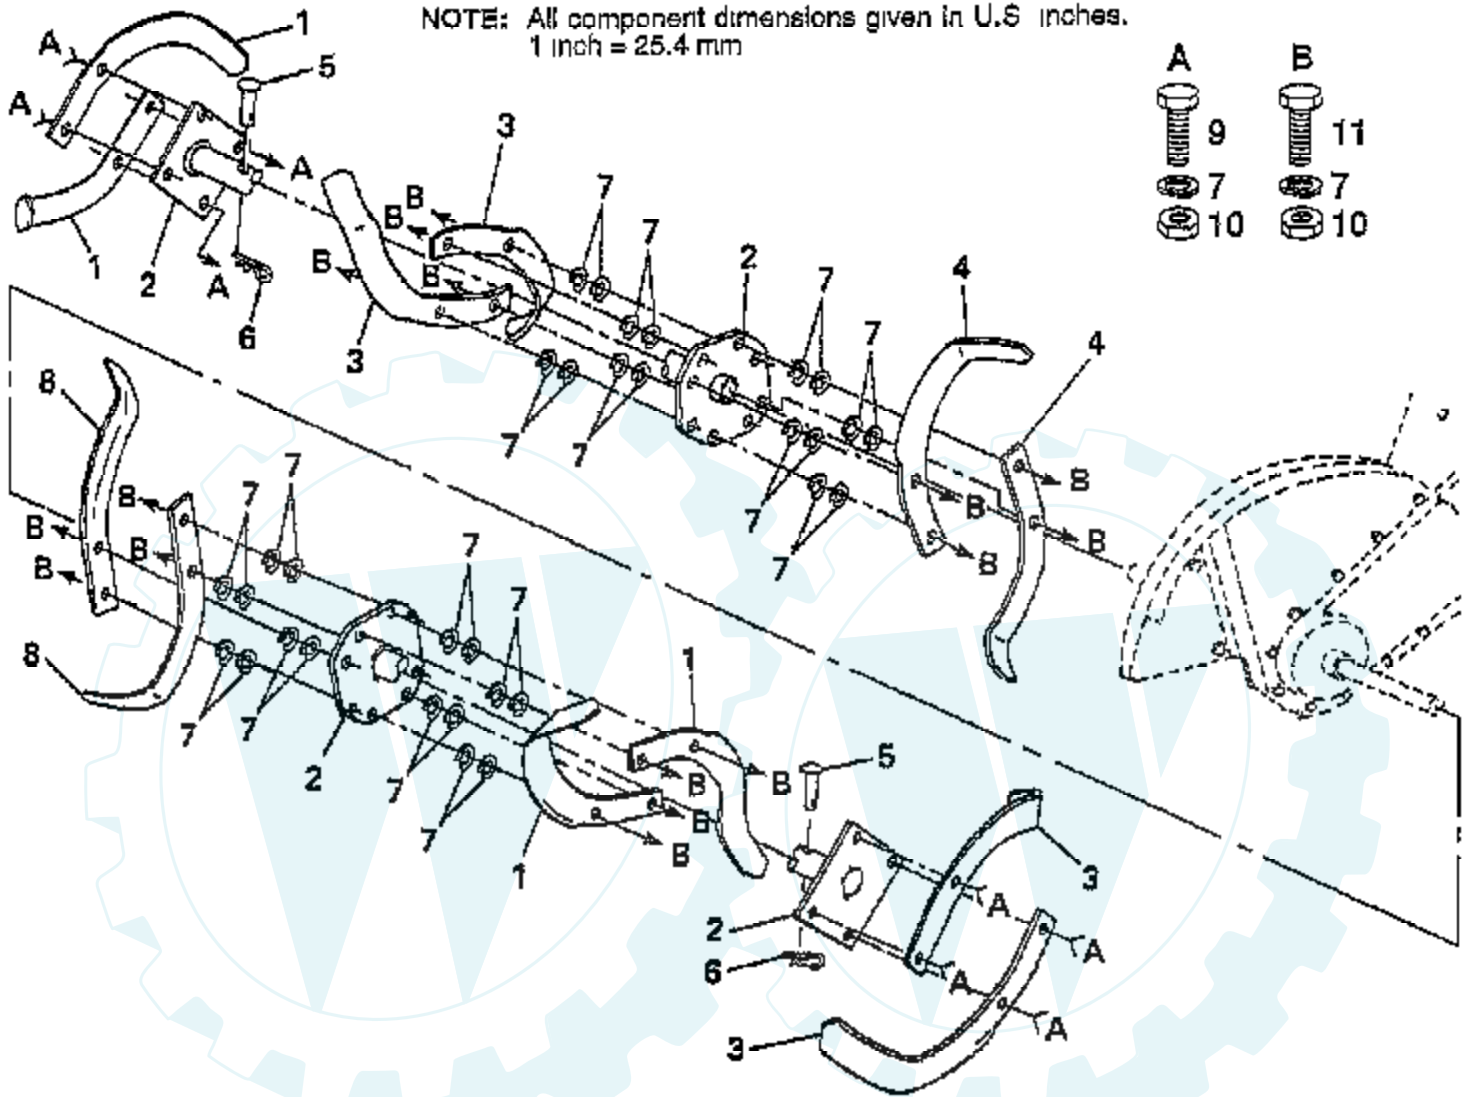

TILLER -- MODEL NUMBER AYP3487A79

TINE ASSEMBLY

NOTE: All component dimensions given in U.S. inches.
1 inch = 25.4 mm

A	B
9	11
7	7
10	10