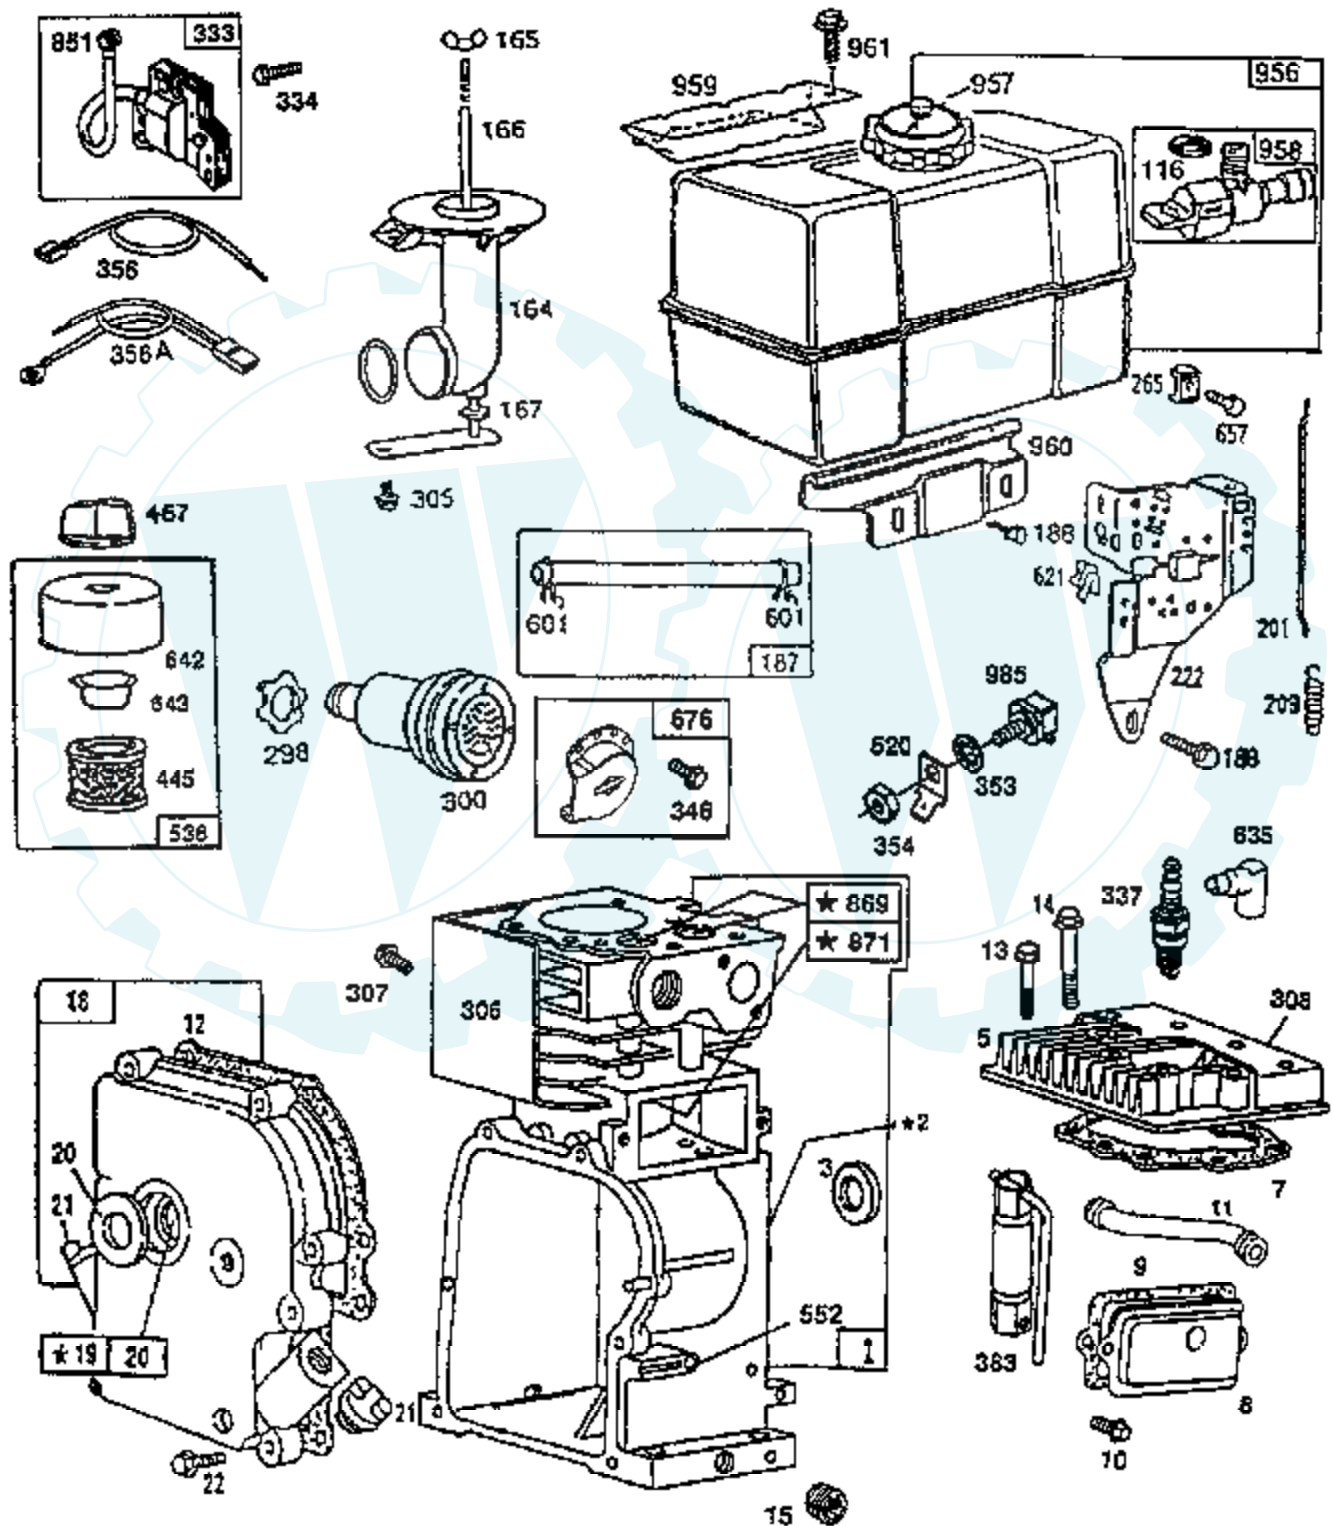

TILLER - - MODEL NUMBER AYP3487A69
ENGINE, BRIGGS & STRATTON - - MODEL NUMBER 190402, TYPE NO. 6151-01

1019 LABEL KIT

358 GASKET SET

Ref #	Part Number	Qty	Description
1	495631		CYLINDER ASSEMBLY
2	495657		BUSHING, CYLINDER
3	391086		SEAL, OIL
5	214015		HEAD CYLINDER
7	272163		GASKET, CYLINDER HEAD
8	390321		BREATHER ASSEMBLY
9	27803		GASKET, VALVE COVER
10	94621		SCREW, STEMS
11	280267		TUBE, BREATHER
12	271701		GASKET, CRANKCASE COVER 1/64"
	27876		GASKET, CRANKCASE COVER .005"
	27877		GASKET, CRANKCASE COVER .009"
13	94565		SCREW, CYLINDER HEAD
14	93723		SCREW, CYLINDER HEAD 3"
15	94720		PLUG, OIL DRAIN
	94239		PLUG, OIL DRAIN
16	495648		CRANKSHAFT
	94388		TIMING GEAR KEY
18	392818		COVER ASSEMBLY, CRANKCASE
19	295964		BUSHING, CRANKCASE
20	391086		SEAL, OIL
21	66768		PLUG, OIL FILLER
22	93585		SCREW, HEX HEAD
23	298260		FLYWHEEL, MAGNETO
24	222698		KEY, FLYWHEEL
25	391673		PISTON ASSEMBLY, STANDARD SIZE
	391674		PISTON ASSEMBLY .010" OVERSIZE
	391675		PISTON ASSEMBLY .020" OVERSIZE
	391676		PISTON ASSEMBLY .030" OVERSIZE
26	391669		RING SET, PISTON, STANDARD SIZE
	299743		RING SET, PISTON, CHROME, STD SIZE
	391670		RING SET, PISTON .010" OVERSIZE
	391671		RING SET, PISTON .020" OVERSIZE
	391672		RING SET, PISTON .030" OVERSIZE
27	68546		LOCK
28	295840		PIN ASSY., PISTON, STANDARD SIZE
	295841		PIN ASSY., PISTON .005" OVERSIZE
29	390401		ROD ASSEMBLY, CONNECTING
	390773		ROD ASSEMBLY, CONNECTING
30	222113		DIPPER, CONNECTING ROD
32	92659		SCREW, CONNECTING ROD
33	390419		VALVE, EXHAUST
34	94670		VALVE, INTAKE
35	65906		SPRING, INTAKE VALVE
36	26828		SPRING, EXHAUST VALVE
37	222475		GUARD, FLYWHEEL
38	93777		SCREW, HEX HEAD BACK PLATE TO CYLINDER
40	221596		RETAINER, INTAKE VALVE
41	292260		RETAINER, EXHAUST VALVE
42	93630		RETAINER, EXHAUST VALVE ROTOCOIL(2)
45	260933		TAPPET, VALVE
46	211689		GEAR, CAM
50	212488		ELBOW, INTAKE
51	270684		GASKET, CARBURATOR MOUNTING
52	27828		GASKET, INTAKE ELBOW MOUNTING
53	93956		SCREW, SHOULDER
53A	93357		SCREW, SEMS. CARBURETOR MOUNTING
54	93208		SCREW, SEMS INTAKE MANIFOLDING MOUNTING