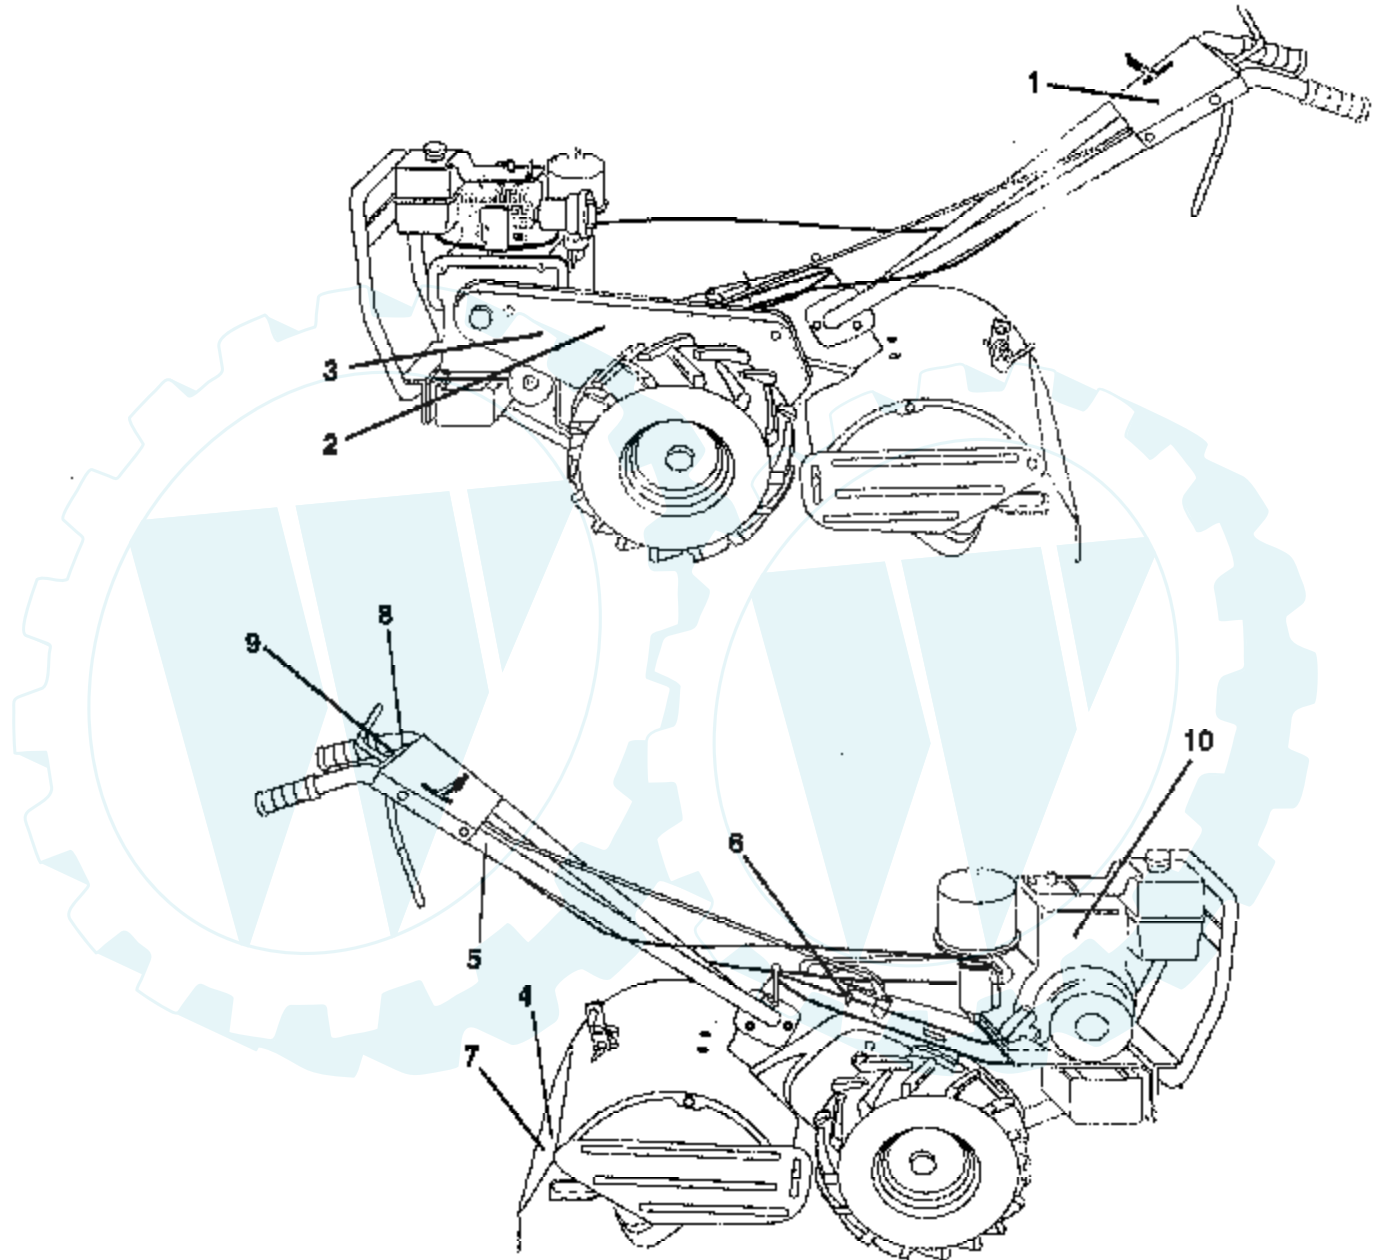

TILLER - - MODEL NUMBER AYP3487A69

DECALS

Ref #	Part Number	Qty	Description
1	146373		DECAL.CNTL.PNL.WZ
2	129212		NLA
3	146372		DECAL.GUARD.BLT.W
4	127521		NLA
5	120431X		DECAL TI
6	138546		DECAL.SHIFT.IND.
7	120075X		DECAL TI
8	110655X		NLA
9	110593X		SUB= 121858X
10	271636		DECAL, BRIGGS & STRATTON
	151688		MANUAL, OWNER'S