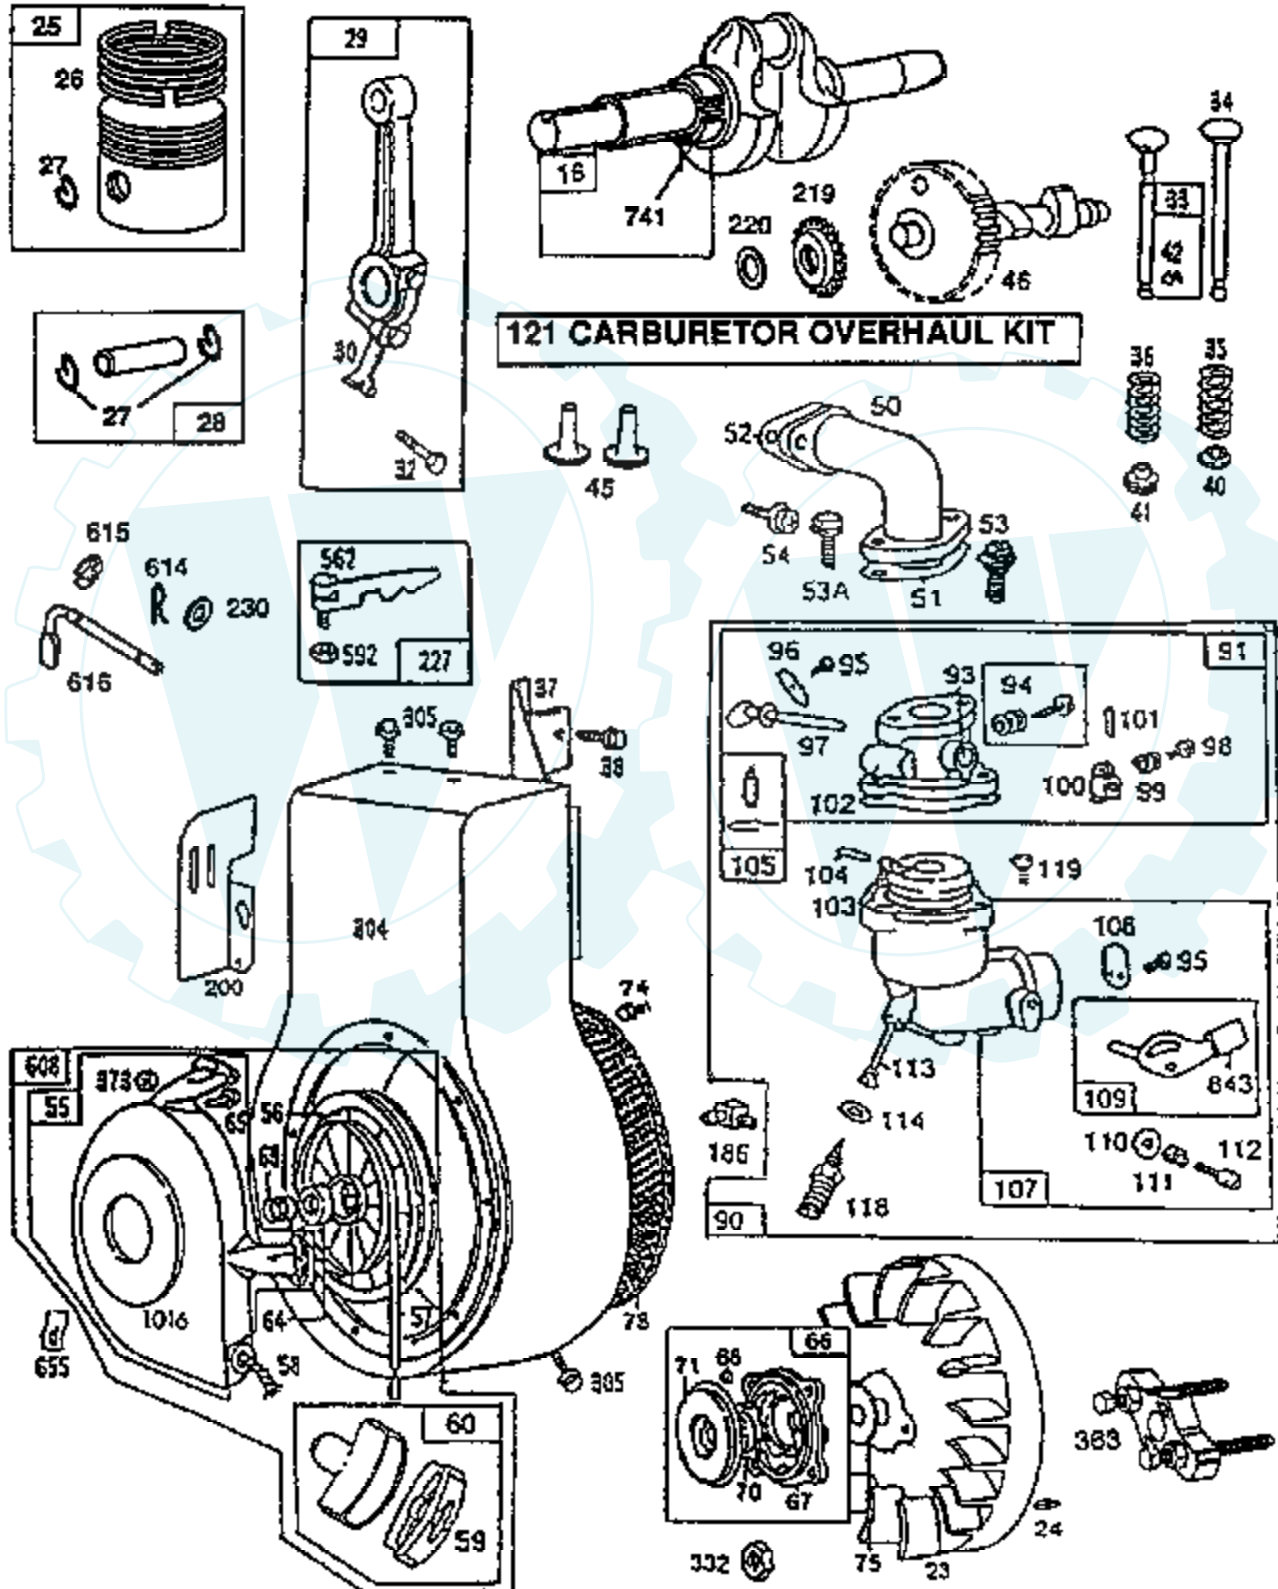

TILLER - - MODEL NUMBER AYP3487A69 ENGINE, BRIGGS & STRATTON - - MODEL NUMBER 190402, TYPE NO.6151-I

Ref #	Part Number	Qty	Description
1	495631		CYLINDER ASSEMBLY
2	495657		BUSHING, CYLINDER
3	391086		SEAL, OIL
5	214015		HEAD CYLINDER
7	272163		GASKET, CYLINDER HEAD
8	390321		BREATHER ASSEMBLY
9	27803		GASKET, VALVE COVER
10	94621		SCREW, STEMS
11	280267		TUBE, BREATHER
12	271701		GASKET, CRANKCASE COVER 1/64"
	27876		GASKET, CRANKCASE COVER .005"
	27877		GASKET, CRANKCASE COVER .009"
13	94565		SCREW, CYLINDER HEAD
14	93723		SCREW, CYLINDER HEAD 3"
15	94720		PLUG, OIL DRAIN
	94239		PLUG, OIL DRAIN
16	495648		CRANKSHAFT
	94388		TIMING GEAR KEY
18	392818		COVER ASSEMBLY, CRANKCASE
19	295964		BUSHING, CRANKCASE
20	391086		SEAL, OIL
21	66768		PLUG, OIL FILLER
22	93585		SCREW, HEX HEAD
23	298260		FLYWHEEL, MAGNETO
24	222698		KEY, FLYWHEEL
25	391673		PISTON ASSEMBLY, STANDARD SIZE
	391674		PISTON ASSEMBLY .010" OVERSIZE
	391675		PISTON ASSEMBLY .020" OVERSIZE
	391676		PISTON ASSEMBLY .030" OVERSIZE
26	391669		RING SET, PISTON, STANDARD SIZE
	299743		RING SET, PISTON, CHROME, STD SIZE
	391670		RING SET, PISTON .010" OVERSIZE
	391671		RING SET, PISTON .020" OVERSIZE
	391672		RING SET, PISTON .030" OVERSIZE
27	68546		LOCK
28	295840		PIN ASSY., PISTON, STANDARD SIZE
	295841		PIN ASSY., PISTON .005" OVERSIZE
29	390401		ROD ASSEMBLY, CONNECTING
	390773		ROD ASSEMBLY, CONNECTING
30	222113		DIPPER, CONNECTING ROD
32	92659		SCREW, CONNECTING ROD
33	390419		VALVE, EXHAUST
34	94670		VALVE, INTAKE
35	65906		SPRING, INTAKE VALVE
36	26828		SPRING, EXHAUST VALVE
37	222475		GUARD, FLYWHEEL
38	93777		SCREW, HEX HEAD BACK PLATE TO CYLINDER
40	221596		RETAINER, INTAKE VALVE
41	292260		RETAINER, EXHAUST VALVE
42	93630		RETAINER, EXHAUST VALVE ROTOCOIL(2)
45	260933		TAPPET, VALVE
46	211689		GEAR, CAM
50	212488		ELBOW, INTAKE
51	270684		GASKET, CARBURATOR MOUNTING
52	27828		GASKET, INTAKE ELBOW MOUNTING
53	93956		SCREW, SHOULDER
53A	93357		SCREW, SEMS CARBURETOR MOUNTING
54	93208		SCREW, SEMS INTAKE MANIFOLDING MOUNTING