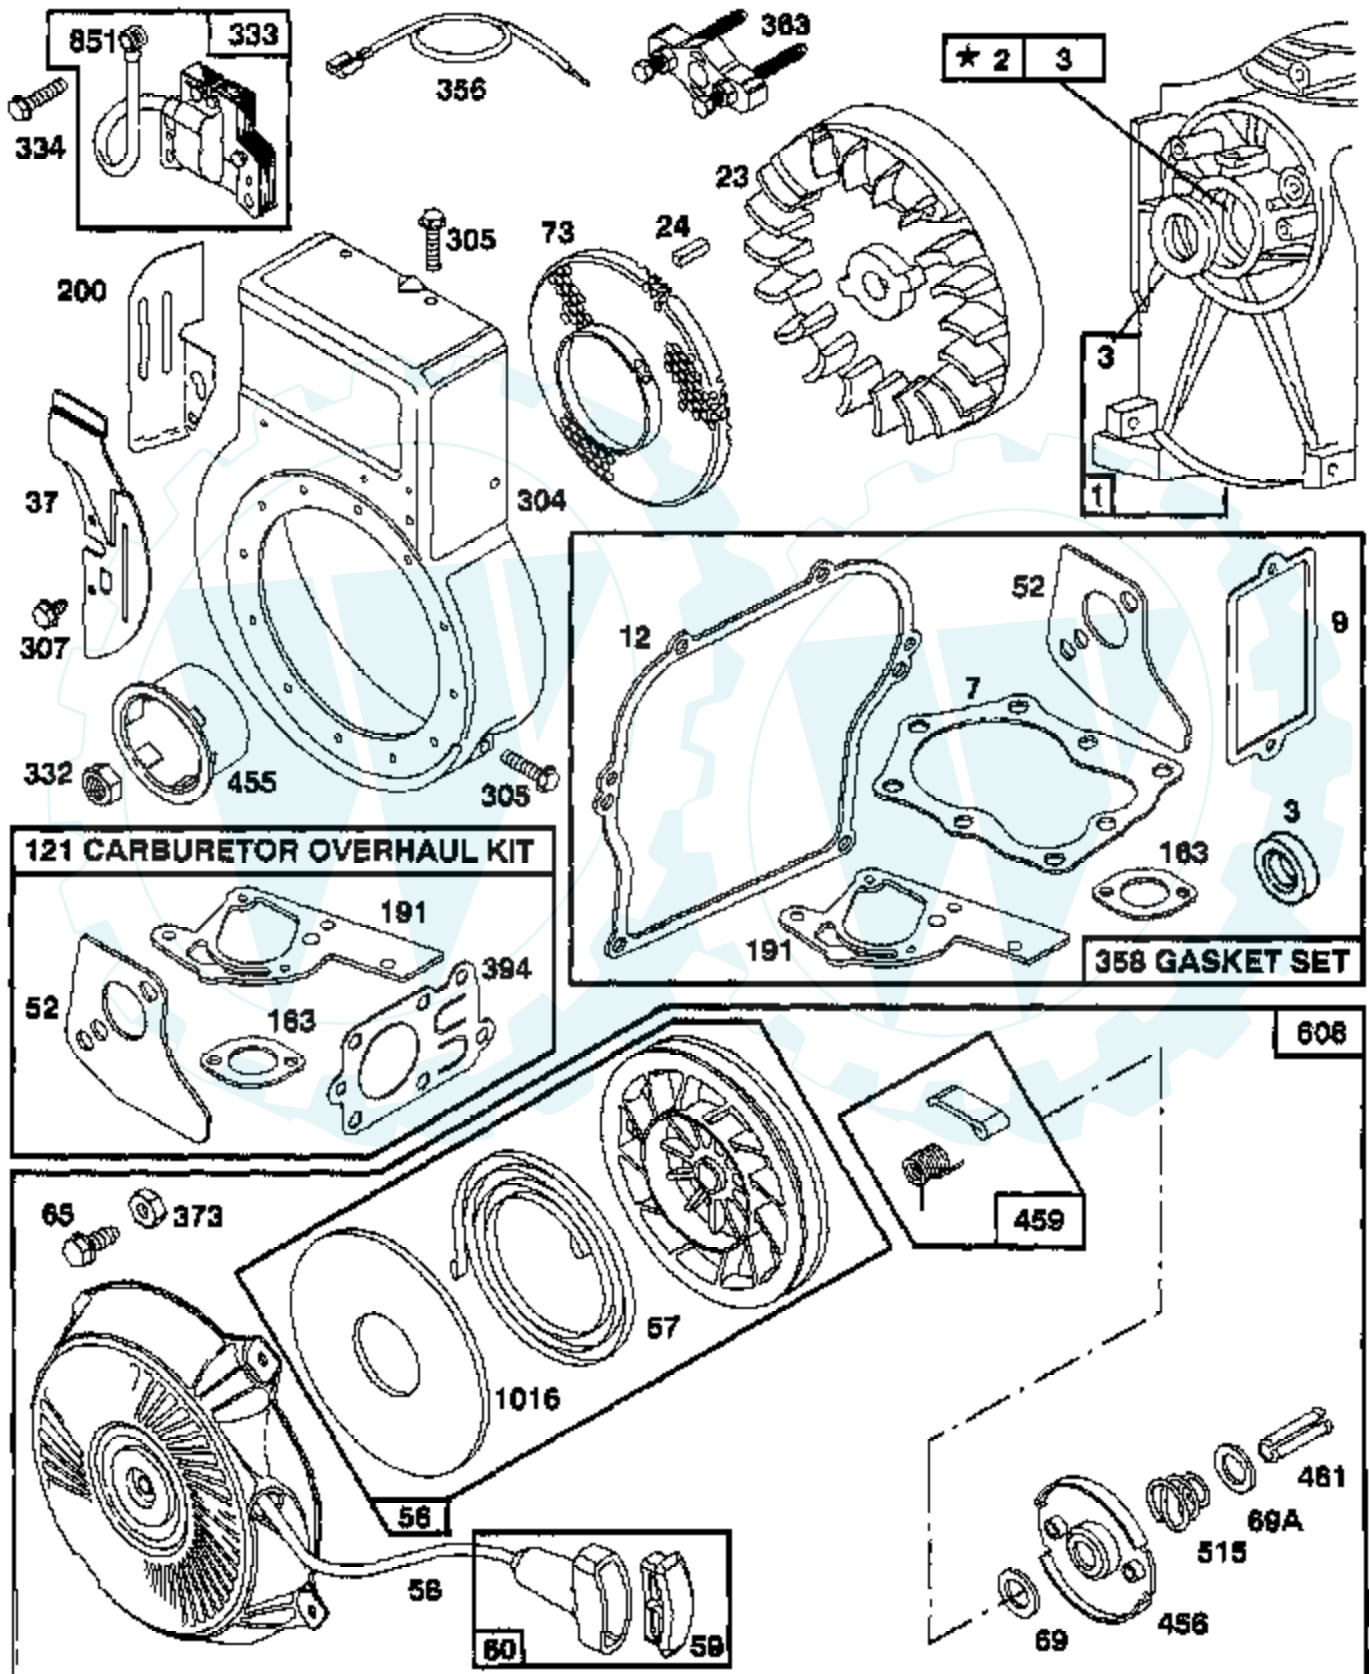

TILLER - - MODEL NUMBER AYP3455A69
ENGINE, BRIGGS & STRATTON - - MODEL NUMBER 135202, TYPE NO. 0237-01

Ref #	Part Number	Qty	Description
1	395990		CYLINDER ASSEMBLY
2	297565		BUSHING, CYLINDER
3	299819		SEAL, OIL
5	214040		HEAD, CYLINDER
7	272157		GASKET, CYLINDER HEAD
8	495774		BREATHER ASSEMBLY
9	27549		GASKET, VALVE COVER
10	94621		SCREW, STEMS
11	66578		GROMMET, BREATHER TUBE
12	270080		GASKET CRANKCASE STANDARD .015"
	270125		GASKET, CRANKCASE .005" THICK
	270126		GASKET, CRANKCASE .009" THICK
13	94221		SCREW, CYLINDER HEAD 2-3/32"
14	94679		SCREW, CYLINDER HEAD 2-15/32"
15	93448		PLUG, PIPE, HEX SOCKET
	94387		PLUG OIL DRAIN
16	492088		CRANKSHAFT
	230978		CRANKSHAFT GEAR PIN
18	494044		COVER ASSEMBLY, CRANKCASE
19	495660		BUSHING, CRANKCASE COVER
20	294606		SEAL, OIL
21	66768		PLUG, OIL FILLER
22	94682		SCREW
	94666		STUD, CRANKCASE COVER
23	399673		FLYWHEEL, MAGNETO
24	222698		KEY, FLYWHEEL
25	298904		PISTON ASSEMBLY, STANDARD
	298905		PISTON ASSEMBLY .010" OVERSIZE
	298906		PISTON ASSEMBLY .020" OVERSIZE
	298907		PISTON ASSEMBLY .030" OVERSIZE
26	298982		RING SET, PISTON, STANDARD
	299742		RING SET, PISTON, CHROME, STANDARD
	298983		RING SET, PISTON .010" OVERSIZE
	298984		RING SET, PISTON .020" OVERSIZE
	298985		RING SET, PISTON .030" OVERSIZE
27	26026		LOCK, PISTON PIN
28	298909		PIN ASSY, PISTON, STD
	298908		PIN ASSEMBLY, PISTON .005" OVERSIZE
29	299430		ROD ASSEMBLY, CONNECTING
	390459		ROD ASSEMBLY, CONNECTING
30	221890		DIPPER, CONNECTING ROD
32	94745		SCREW, CONNECTING ROD
33	211119		VALVE, EXHAUST
34	261044		VALVE, INTAKE
35	260552		SPRING, INTAKE VALVE
36	26478		SPRING, EXHAUST VALVE
37	222443		GUARD, FLYWHEEL
40	93312		RETAINER, VALVE SPRING
45	260642		TAPPET, VALVE
46	212733		GEAR, CAM
52	272585		GASKET, CARBURETOR MOUNTING (2)
55	494846		HOUSING, REWIND STARTER
56	493824		PULLEY, REWIND STARTER
57	262594		SPRING, REWIND STARTER
58	280406		ROPE, REWIND STARTER
59	396892		INSERT, HANDLE
60	393152		HANDLE, REWIND STARTER
65	94686		SCREW, HOUSING MOUNTING