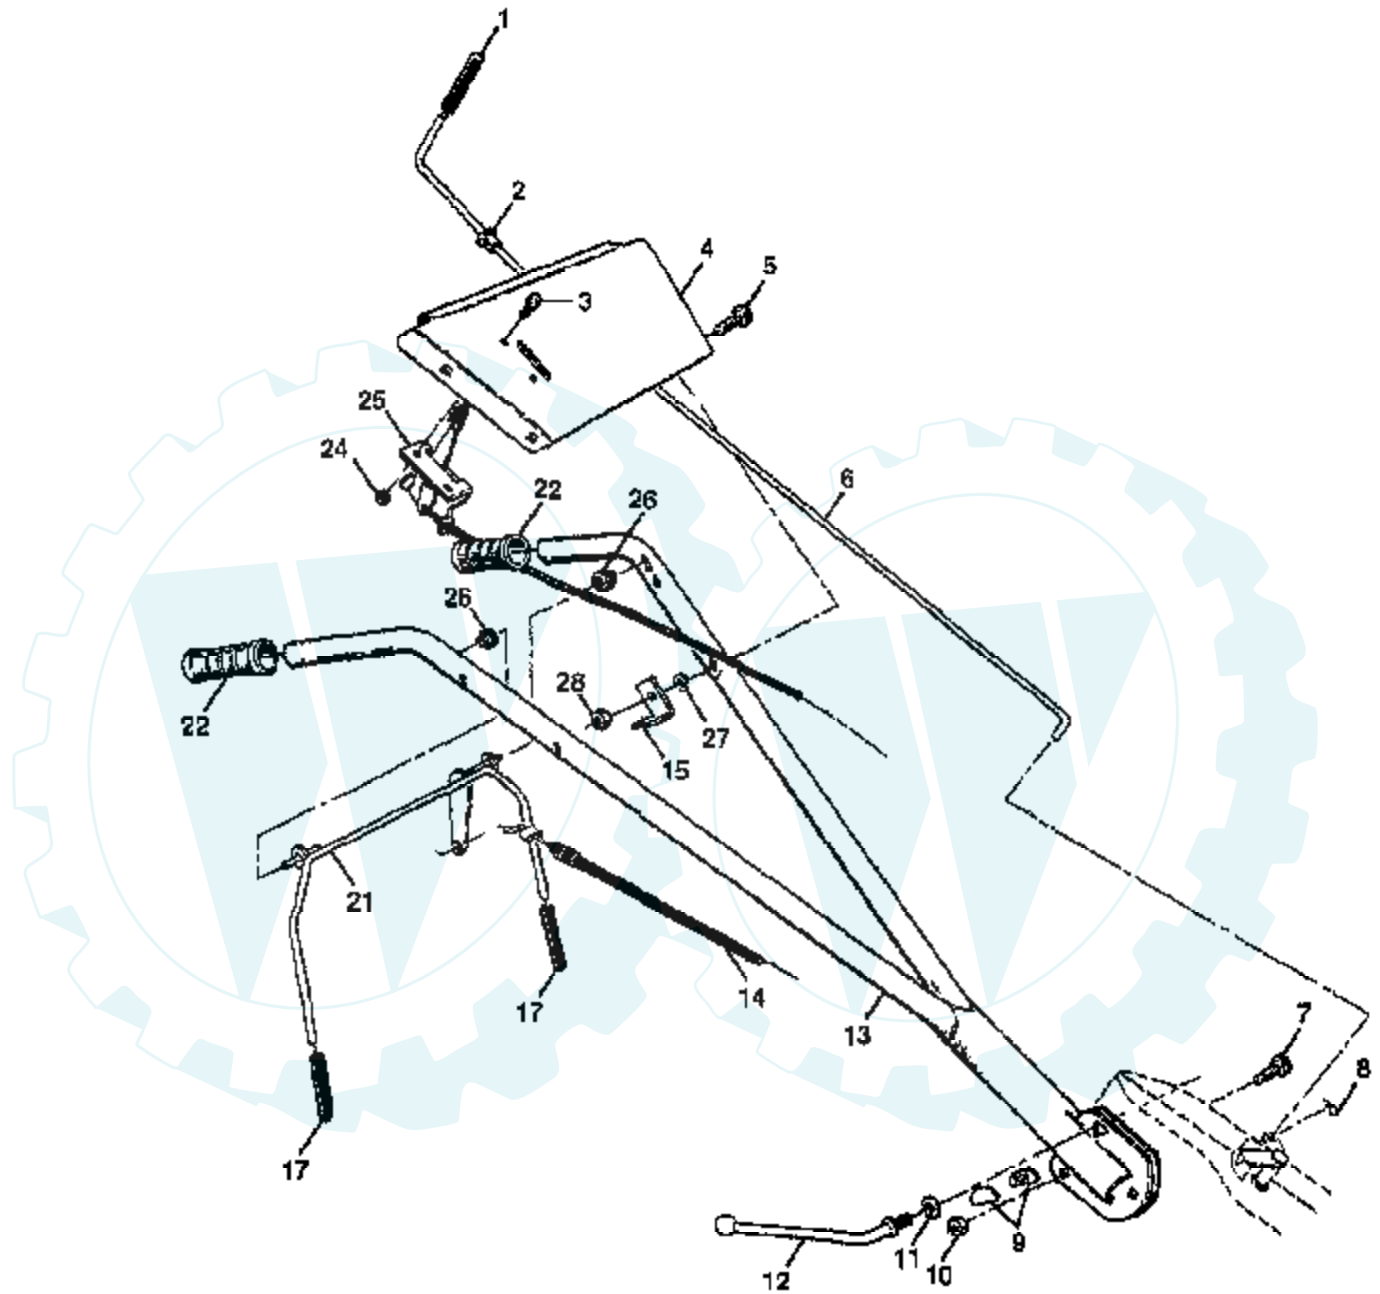

TILLER - - MODEL NUMBER AYP3455A69

HANDLE ASSEMBLY

NOTE: All component dimensions given in U S inches
1 inch = 25.4 mm

Ref #	Part Number	Qty	Description
1	8389J		GRIP TI
2	121248X		BUSHING
3	71191008		SCREW.PNHD.10-24
4	126949X505		HANDLE BRACKET
5	72110514		BOLT CARRIAGE CRT
6	108281X		ROD SHIFT CRT
7	72110608		BOLT D
8	4497H		RETAINER M
9	109229X		LOCK CRT
10	73930600		LOCKNUT
11	19131611		WASHER CRT
12	109228X		LEVER LOCK CRT
13	150217		HANDLE
14	145820		CABLE.CLUTCH.Z-BE
15	145821		BRACKET.CLUTCH.CA
17	102604X		GRIP BAR CRT
18	150696		BOLT PIVOT
21	145829		BAR.ASM.CNTRL.VPL
22	150744		"GRIP,HANDLE"
24	73731000		NUT
25	127012X		"CONT,THROTTLE"
26	146480		GROMMET.HANDLE.V-
27	10040500		LOCKWASHER
28	73800500		NUT