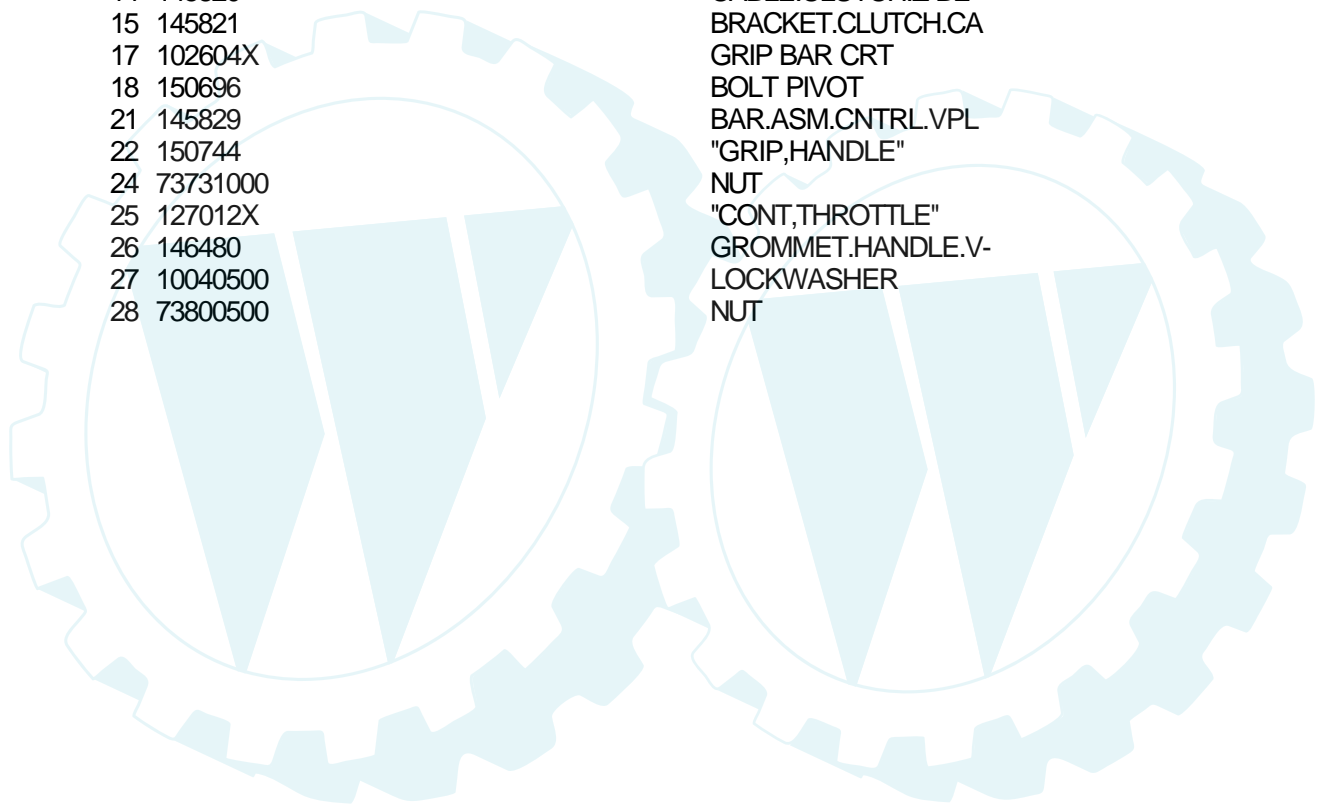

TILLER - - MODEL NUMBER AYP3455A69

HANDLE ASSEMBLY

NOTE: All component dimensions given in U S inches
1 inch = 25.4 mm

Ref #	Part Number	Qty	Description
1	8389J		GRIP TI
2	121248X		BUSHING
3	71191008		SCREW.PNHD.10-24
4	126949X505		HANDLE BRACKET
5	72110514		BOLT CARRIAGE CRT
6	108281X		ROD SHIFT CRT
7	72110608		BOLT D
8	4497H		RETAINER M
9	109229X		LOCK CRT
10	73930600		LOCKNUT
11	19131611		WASHER CRT
12	109228X		LEVER LOCK CRT
13	150217		HANDLE
14	145820		CABLE.CLUTCH.Z-BE
15	145821		BRACKET.CLUTCH.CA
17	102604X		GRIP BAR CRT
18	150696		BOLT PIVOT
21	145829		BAR.ASM.CNTRL.VPL
22	150744		"GRIP,HANDLE"
24	73731000		NUT
25	127012X		"CONT,THROTTLE"
26	146480		GROMMET.HANDLE.V-
27	10040500		LOCKWASHER
28	73800500		NUT