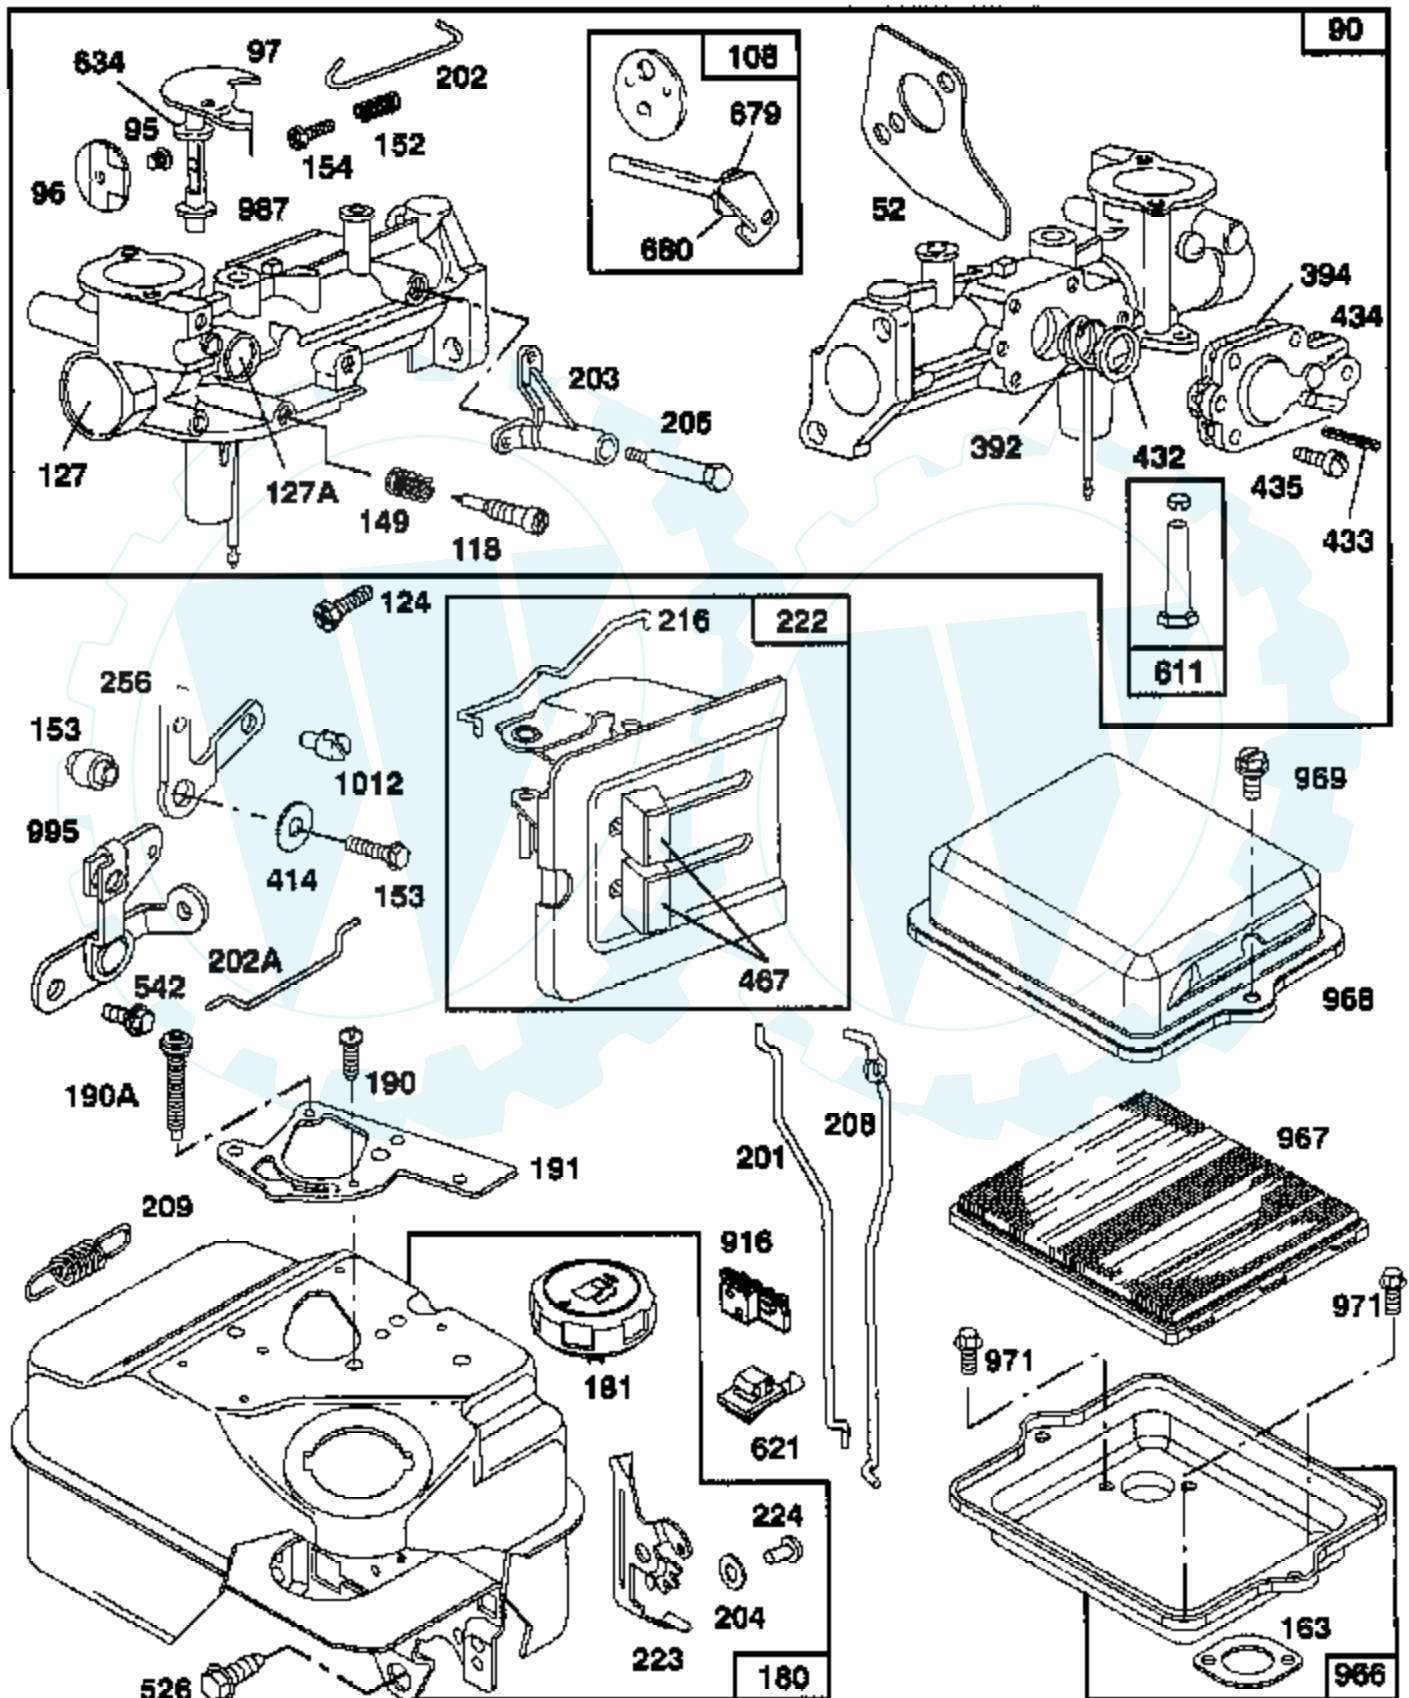

TILLER - - MODEL NUMBER AYP3455A69
ENGINE, BRIGGS & STRATTON - - MODEL NUMBER 135202, TYPE NO. 0237-01

Ref #	Part Number	Qty	Description
1	395990		CYLINDER ASSEMBLY
2	297565		BUSHING, CYLINDER
3	299819		SEAL, OIL
5	214040		HEAD, CYLINDER
7	272157		GASKET, CYLINDER HEAD
8	495774		BREATHER ASSEMBLY
9	27549		GASKET, VALVE COVER
10	94621		SCREW, STEMS
11	66578		GROMMET, BREATHER TUBE
12	270080		GASKET CRANKCASE STANDARD .015"
	270125		GASKET, CRANKCASE .005" THICK
	270126		GASKET, CRANKCASE .009" THICK
13	94221		SCREW, CYLINDER HEAD 2-3/32"
14	94679		SCREW, CYLINDER HEAD 2-15/32"
15	93448		PLUG, PIPE, HEX SOCKET
	94387		PLUG OIL DRAIN
16	492088		CRANKSHAFT
	230978		CRANKSHAFT GEAR PIN
18	494044		COVER ASSEMBLY, CRANKCASE
19	495660		BUSHING, CRANKCASE COVER
20	294606		SEAL, OIL
21	66768		PLUG, OIL FILLER
22	94682		SCREW
	94666		STUD, CRANKCASE COVER
23	399673		FLYWHEEL, MAGNETO
24	222698		KEY, FLYWHEEL
25	298904		PISTON ASSEMBLY, STANDARD
	298905		PISTON ASSEMBLY .010" OVERSIZE
	298906		PISTON ASSEMBLY .020" OVERSIZE
	298907		PISTON ASSEMBLY .030" OVERSIZE
26	298982		RING SET, PISTON, STANDARD
	299742		RING SET, PISTON, CHROME, STANDARD
	298983		RING SET, PISTON .010" OVERSIZE
	298984		RING SET, PISTON .020" OVERSIZE
	298985		RING SET, PISTON .030" OVERSIZE
27	26026		LOCK, PISTON PIN
28	298909		PIN ASSY, PISTON, STD
	298908		PIN ASSEMBLY, PISTON .005" OVERSIZE
29	299430		ROD ASSEMBLY, CONNECTING
	390459		ROD ASSEMBLY, CONNECTING
30	221890		DIPPER, CONNECTING ROD
32	94745		SCREW, CONNECTING ROD
33	211119		VALVE, EXHAUST
34	261044		VALVE, INTAKE
35	260552		SPRING, INTAKE VALVE
36	26478		SPRING, EXHAUST VALVE
37	222443		GUARD, FLYWHEEL
40	93312		RETAINER, VALVE SPRING
45	260642		TAPPET, VALVE
46	212733		GEAR, CAM
52	272585		GASKET, CARBURETOR MOUNTING (2)
55	494846		HOUSING, REWIND STARTER
56	493824		PULLEY, REWIND STARTER
57	262594		SPRING, REWIND STARTER
58	280406		ROPE, REWIND STARTER
59	396892		INSERT, HANDLE
60	393152		HANDLE, REWIND STARTER
65	94686		SCREW, HOUSING MOUNTING