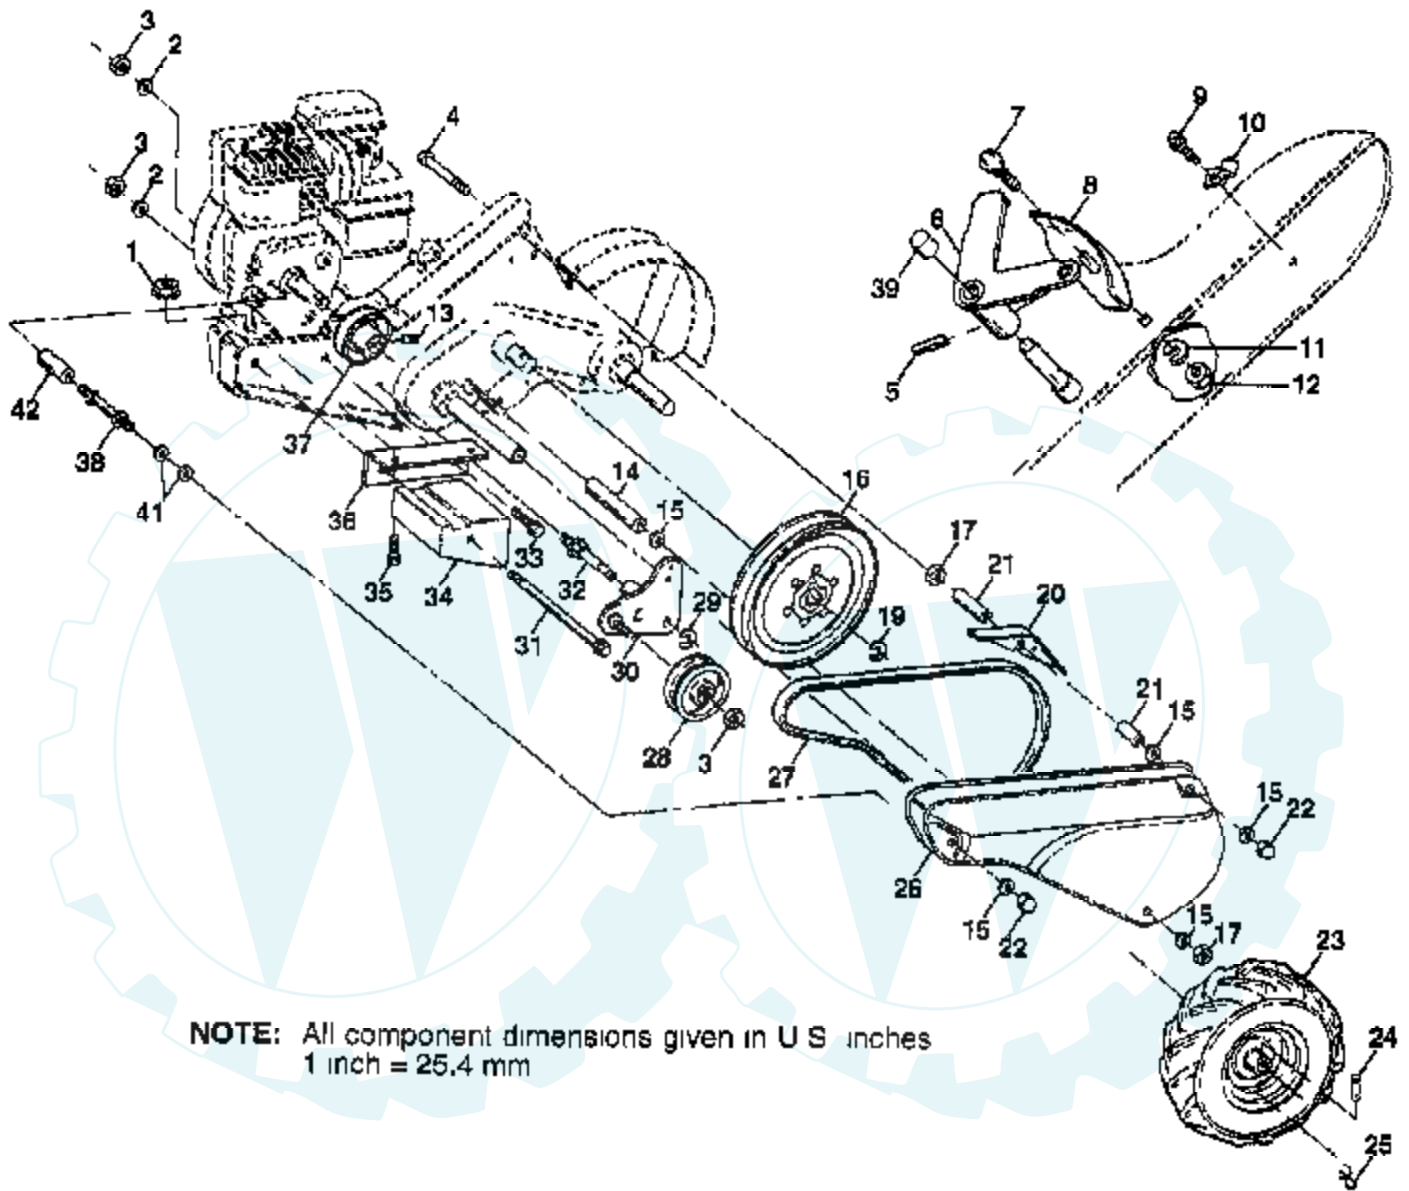

TILLER - - MODEL NUMBER AYP3455A69

MAINFRAME, LEFT SIDE

Ref #	Part Number	Qty	Description
1	73510500		NUT
2	10040600		LOCKWASHER
3	73220600		NUT.HEX.3/8-16UNC
4	74930568		BOLT TI
5	1572H		SUB= 2882J
6	110111X		LEVER ASM CRT
7	72110404		BOLT
8	8700J		PANEL TI
9	86777		SUB= 750097
10	9484R		CONDIUT CLIP T
11	10040400		LOCKWASHER
12	73220400		SUB= 50675
13	23230506		SET SCREW
14	120938X		SPACER
15	19111116		WASHER
16	145102		SHEAVE.TRANS.
17	73220500		NUT.HEX.5/16-18
19	12000028		SUB= 2267J
20	110653X		GUARD CRT
21	145216		SPACER.SPLIT
22	104214X		NUT TI
23	5015J		TIRE TI
	128952		RIM
	795R		SUB= 65139
24	126875X		RIVET.DRILL.1.75
25	4497H		RETAINER M
26	131159X505		"GUARD, BELT"
27	132801		BELT-V
28	104679X		PULLEY-IDLER TI
29	12000032		KLIP RING
30	105611X		SUB= 918105611X
31	102384X		BOLT CRT
32	102141X		SHIFT ARM CRT
33	74760616		BOLT
34	102383X		COUNTERWEIGHT CRT
35	74760524		BOLT.HEX.5/16-1.5
36	102331X		BRACKET LH CRT
37	130812		ENGINE PULLEY
38	145822		STUD.GUARD.BELT
39	140062		CAP PLUNGER BLACK
41	19111610		WASHER
42	151004		SPACER