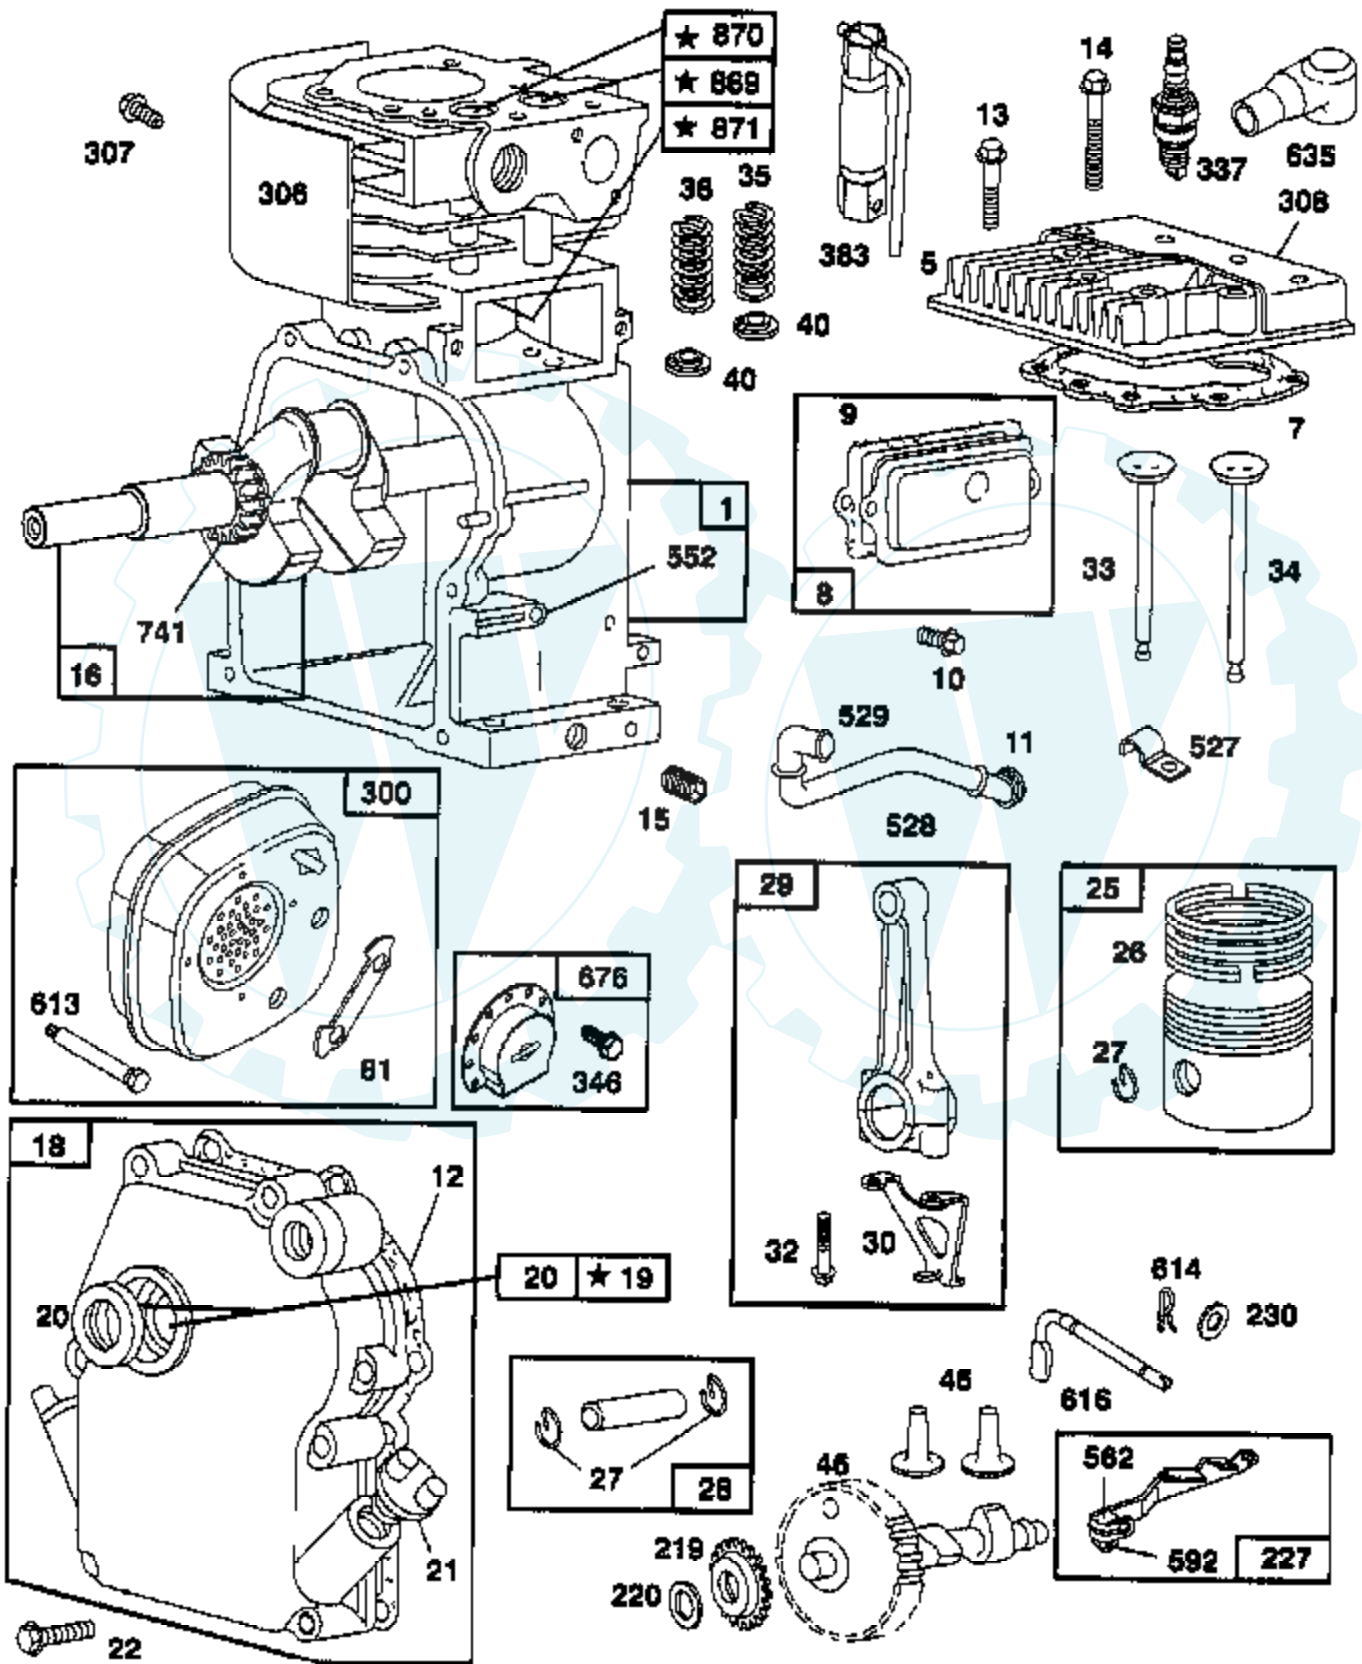

TILLER - - MODEL NUMBER AYP3455A69
ENGINE, BRIGGS & STRATTON - - MODEL NUMBER 135202, TYPE NO. 0237-01

Ref #	Part Number	Qty	Description
1	395990		CYLINDER ASSEMBLY
2	297565		BUSHING, CYLINDER
3	299819		SEAL, OIL
5	214040		HEAD, CYLINDER
7	272157		GASKET, CYLINDER HEAD
8	495774		BREATHER ASSEMBLY
9	27549		GASKET, VALVE COVER
10	94621		SCREW, STEMS
11	66578		GROMMET, BREATHER TUBE
12	270080		GASKET CRANKCASE STANDARD .015"
	270125		GASKET, CRANKCASE .005" THICK
	270126		GASKET, CRANKCASE .009" THICK
13	94221		SCREW, CYLINDER HEAD 2-3/32"
14	94679		SCREW, CYLINDER HEAD 2-15/32"
15	93448		PLUG, PIPE, HEX SOCKET
	94387		PLUG OIL DRAIN
16	492088		CRANKSHAFT
	230978		CRANKSHAFT GEAR PIN
18	494044		COVER ASSEMBLY, CRANKCASE
19	495660		BUSHING, CRANKCASE COVER
20	294606		SEAL, OIL
21	66768		PLUG, OIL FILLER
22	94682		SCREW
	94666		STUD, CRANKCASE COVER
23	399673		FLYWHEEL, MAGNETO
24	222698		KEY, FLYWHEEL
25	298904		PISTON ASSEMBLY, STANDARD
	298905		PISTON ASSEMBLY .010" OVERSIZE
	298906		PISTON ASSEMBLY .020" OVERSIZE
	298907		PISTON ASSEMBLY .030" OVERSIZE
26	298982		RING SET, PISTON, STANDARD
	299742		RING SET, PISTON, CHROME, STANDARD
	298983		RING SET, PISTON .010" OVERSIZE
	298984		RING SET, PISTON .020" OVERSIZE
	298985		RING SET, PISTON .030" OVERSIZE
27	26026		LOCK, PISTON PIN
28	298909		PIN ASSY, PISTON, STD
	298908		PIN ASSEMBLY, PISTON .005" OVERSIZE
29	299430		ROD ASSEMBLY, CONNECTING
	390459		ROD ASSEMBLY, CONNECTING
30	221890		DIPPER, CONNECTING ROD
32	94745		SCREW, CONNECTING ROD
33	211119		VALVE, EXHAUST
34	261044		VALVE, INTAKE
35	260552		SPRING, INTAKE VALVE
36	26478		SPRING, EXHAUST VALVE
37	222443		GUARD, FLYWHEEL
40	93312		RETAINER, VALVE SPRING
45	260642		TAPPET, VALVE
46	212733		GEAR, CAM
52	272585		GASKET, CARBURETOR MOUNTING (2)
55	494846		HOUSING, REWIND STARTER
56	493824		PULLEY, REWIND STARTER
57	262594		SPRING, REWIND STARTER
58	280406		ROPE, REWIND STARTER
59	396892		INSERT, HANDLE
60	393152		HANDLE, REWIND STARTER
65	94686		SCREW, HOUSING MOUNTING