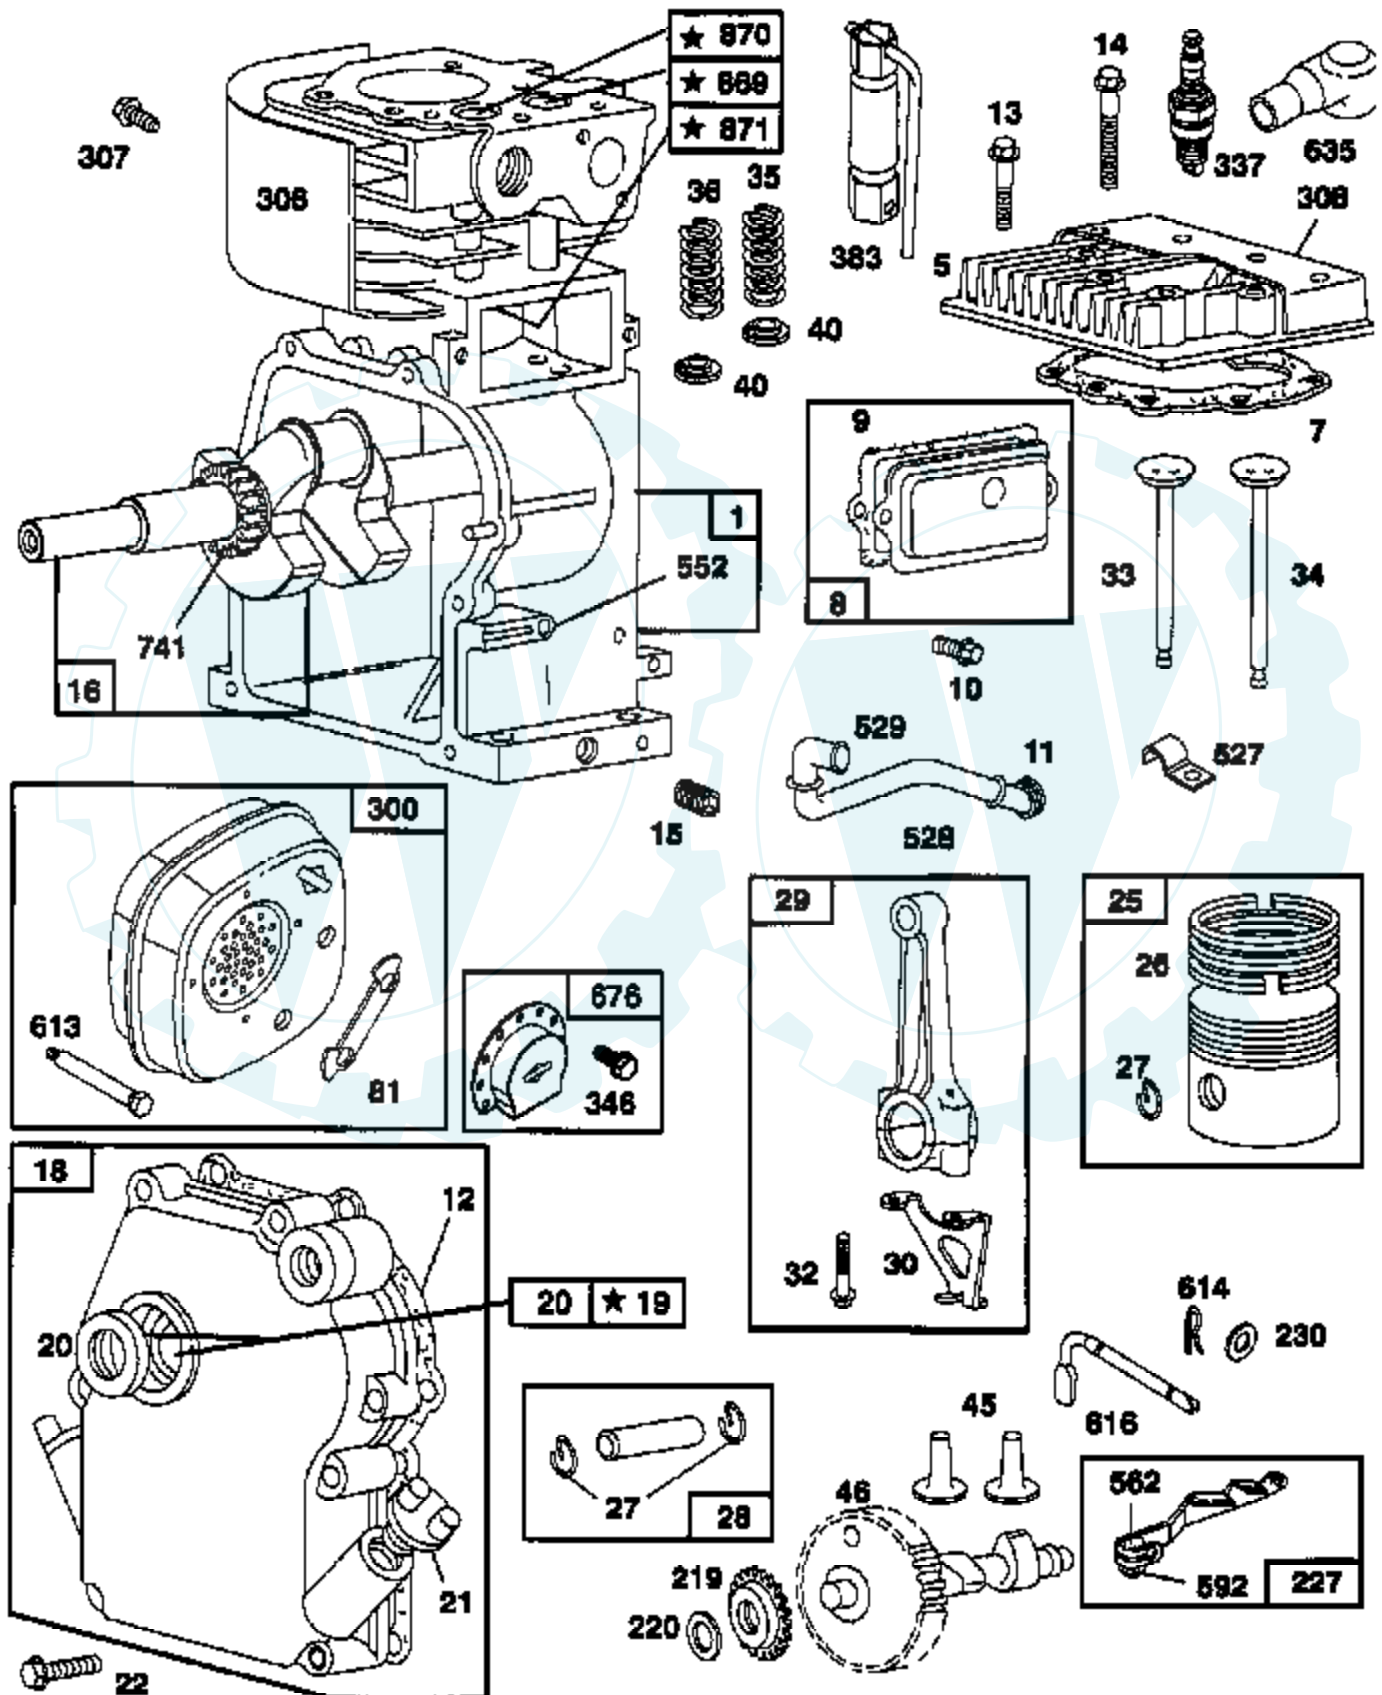

TILLER - - MODEL NUMBER AYP3455A59 ENGINE, BRIGGS & STRATTON - - MODEL NUMBER 135202, TYPE NO. 0237-01

Ref #	Part Number	Qty	Description
1	395990		CYLINDER ASSEMBLY
2	297565		BUSHING, CYLINDER
3	299819		SEAL, OIL
5	214040		HEAD, CYLINDER
7	272157		GASKET, CYLINDER HEAD
8	495774		BREATHER ASSEMBLY
9	27549		GASKET, VALVE COVER
10	94621		SCREW, STEMS
11	66578		GROMMET, BREATHER TUBE
12	270080		GASKET CRANKCASE STANDARD .015"
	270125		GASKET, CRANKCASE .005" THICK
	270126		GASKET, CRANKCASE .009" THICK
13	94221		SCREW, CYLINDER HEAD 2-3/32"
14	94679		SCREW, CYLINDER HEAD 2-15/32"
15	93448		PLUG, PIPE, HEX SOCKET
	94387		PLUG OIL DRAIN
16	492088		CRANKSHAFT
	230978		CRANKSHAFT GEAR PIN
18	297602		COVER ASSEMBLY, CRANKCASE
19	495660		BUSHING, CRANKCASE COVER
20	294606		SEAL, OIL
21	66768		PLUG, OIL FILLER
22	94682		SCREW
23	297229		FLYWHEEL, MAGNETO
24	222698		KEY, FLYWHEEL
25	298904		PISTON ASSEMBLY, STANDARD
	298905		PISTON ASSEMBLY .010" OVERSIZE
	298906		PISTON ASSEMBLY .020" OVERSIZE
	298907		PISTON ASSEMBLY .030" OVERSIZE
26	298982		RING SET, PISTON, STANDARD
	299742		RING SET, PISTON, CHROME, STANDARD
	298983		RING SET, PISTON .010" OVERSIZE
	298984		RING SET, PISTON .020" OVERSIZE
	298985		RING SET, PISTON .030" OVERSIZE
27	26026		LOCK, PISTON PIN
28	298909		PIN ASSY, PISTON, STD
	298908		PIN ASSEMBLY, PISTON .005" OVERSIZE
29	299430		ROD ASSEMBLY, CONNECTING
	390459		ROD ASSEMBLY, CONNECTING
30	221890		DIPPER, CONNECTING ROD
32	94745		SCREW, CONNECTING ROD
33	211119		VALVE, EXHAUST
34	261044		VALVE, INTAKE
35	260552		SPRING, INTAKE VALVE
36	26478		SPRING, EXHAUST VALVE
37	222443		GUARD, FLYWHEEL
40	93312		RETAINER, VALVE SPRING
45	260642		TAPPET, VALVE
46	212733		GEAR, CAM
52	271936		GASKET, INTAKE ELBOW MOUNTING
55	494846		HOUSING, REWIND STARTER
56	493824		PULLEY, REWIND STARTER
57	262594		SPRING, REWIND STARTER
58	280406		ROPE, REWIND STARTER
59	396892		INSERT, HANDLE
60	393152		HANDLE, REWIND STARTER
65	94686		SCREW, HOUSING MOUNTING
69	280973		WASHER