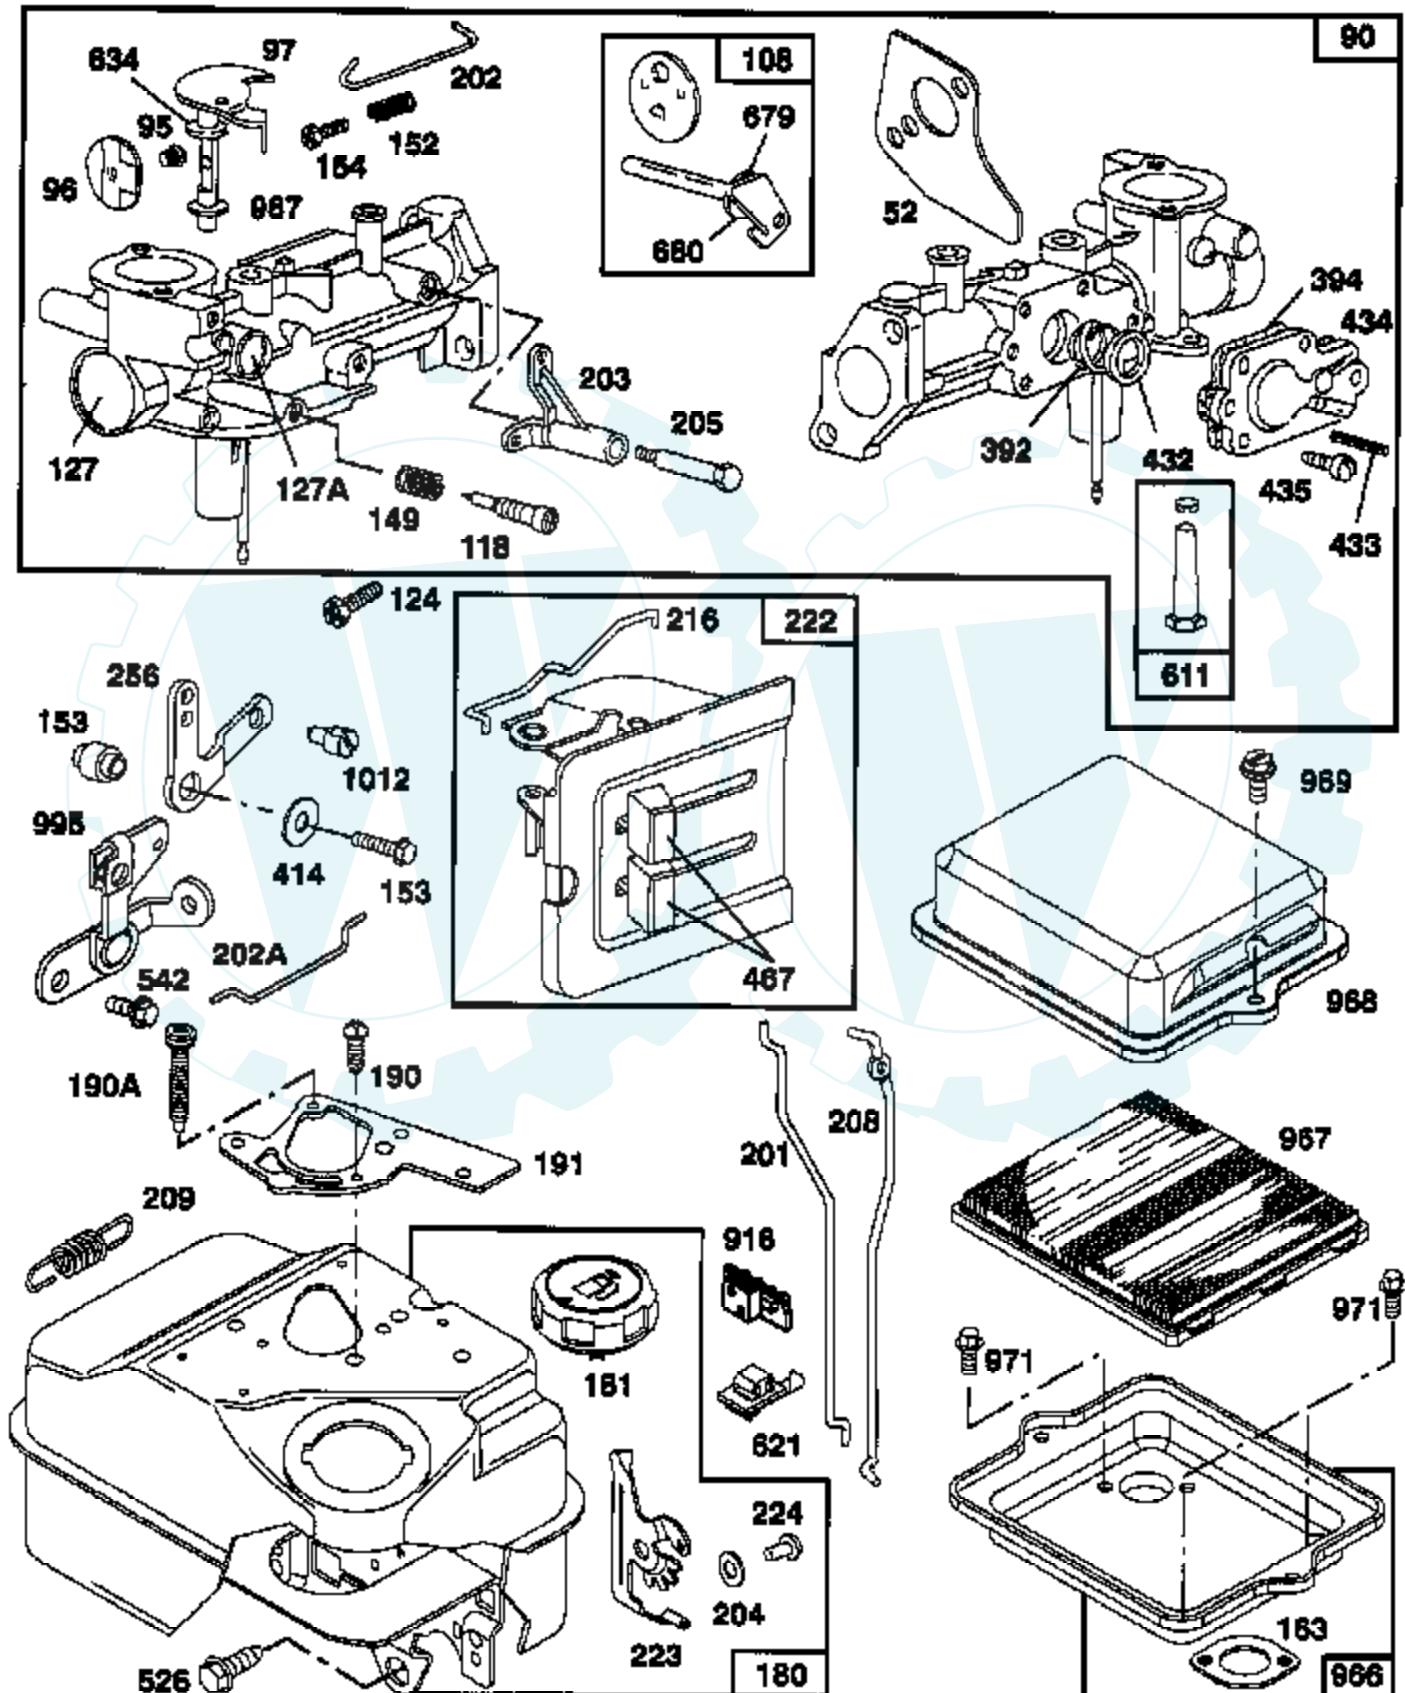

TILLER - - MODEL NUMBER AYP3455A59
ENGINE, BRIGGS & STRATTON - - MODEL NUMBER 135202, TYPE NO. 0237-01

Ref #	Part Number	Qty	Description
1	395990		CYLINDER ASSEMBLY
2	297565		BUSHING, CYLINDER
3	299819		SEAL, OIL
5	214040		HEAD, CYLINDER
7	272157		GASKET, CYLINDER HEAD
8	495774		BREATHER ASSEMBLY
9	27549		GASKET, VALVE COVER
10	94621		SCREW, STEMS
11	66578		GROMMET, BREATHER TUBE
12	270080		GASKET CRANKCASE STANDARD .015"
	270125		GASKET, CRANKCASE .005" THICK
	270126		GASKET, CRANKCASE .009" THICK
13	94221		SCREW, CYLINDER HEAD 2-3/32"
14	94679		SCREW, CYLINDER HEAD 2-15/32"
15	93448		PLUG, PIPE, HEX SOCKET
	94387		PLUG OIL DRAIN
16	492088		CRANKSHAFT
	230978		CRANKSHAFT GEAR PIN
18	297602		COVER ASSEMBLY, CRANKCASE
19	495660		BUSHING, CRANKCASE COVER
20	294606		SEAL, OIL
21	66768		PLUG, OIL FILLER
22	94682		SCREW
23	297229		FLYWHEEL, MAGNETO
24	222698		KEY, FLYWHEEL
25	298904		PISTON ASSEMBLY, STANDARD
	298905		PISTON ASSEMBLY .010" OVERSIZE
	298906		PISTON ASSEMBLY .020" OVERSIZE
	298907		PISTON ASSEMBLY .030" OVERSIZE
26	298982		RING SET, PISTON, STANDARD
	299742		RING SET, PISTON, CHROME, STANDARD
	298983		RING SET, PISTON .010" OVERSIZE
	298984		RING SET, PISTON .020" OVERSIZE
	298985		RING SET, PISTON .030" OVERSIZE
27	26026		LOCK, PISTON PIN
28	298909		PIN ASSY, PISTON, STD
	298908		PIN ASSEMBLY, PISTON .005" OVERSIZE
29	299430		ROD ASSEMBLY, CONNECTING
	390459		ROD ASSEMBLY, CONNECTING
30	221890		DIPPER, CONNECTING ROD
32	94745		SCREW, CONNECTING ROD
33	211119		VALVE, EXHAUST
34	261044		VALVE, INTAKE
35	260552		SPRING, INTAKE VALVE
36	26478		SPRING, EXHAUST VALVE
37	222443		GUARD, FLYWHEEL
40	93312		RETAINER, VALVE SPRING
45	260642		TAPPET, VALVE
46	212733		GEAR, CAM
52	271936		GASKET, INTAKE ELBOW MOUNTING
55	494846		HOUSING, REWIND STARTER
56	493824		PULLEY, REWIND STARTER
57	262594		SPRING, REWIND STARTER
58	280406		ROPE, REWIND STARTER
59	396892		INSERT, HANDLE
60	393152		HANDLE, REWIND STARTER
65	94686		SCREW, HOUSING MOUNTING
69	280973		WASHER