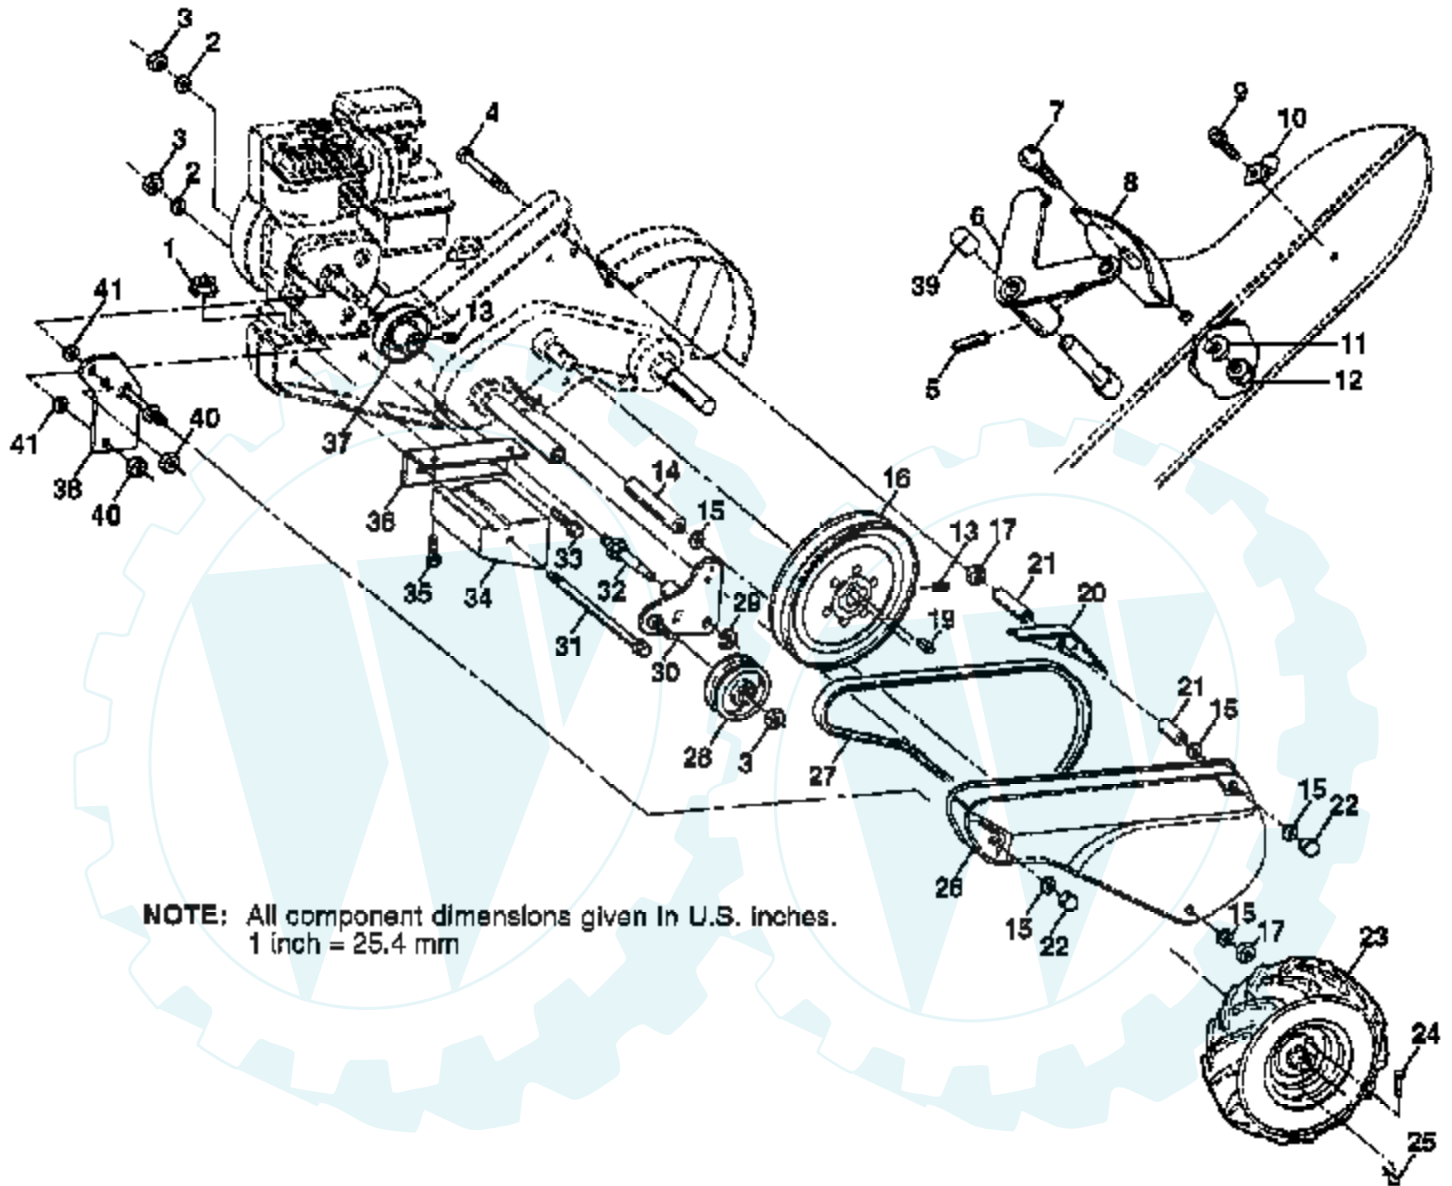

TILLER -- MODEL NUMBER AYP3455A59

MAINFRAME, LEFT SIDE

Ref #	Part Number	Qty	Description
1	73510500		NUT
2	10040600		LOCKWASHER
3	73220600		NUT.HEX.3/8-16UNC
4	74930568		BOLT TI
5	1572H		SUB= 2882J
6	110111X		LEVER ASM CRT
7	72110404		BOLT
8	8700J		PANEL TI
9	86777		SUB= 750097
10	9484R		CONDIUT CLIP T
11	10040400		LOCKWASHER
12	73220400		SUB= 50675
13	23230506		SET SCREW
14	120938X		SPACER
15	19111116		WASHER
16	100473M		"SHEAVE 10"" CRT"
17	73220500		NUT.HEX.5/16-18
18	110651X		SPACER CRT
19	2649M		KEY T
20	110653X		GUARD CRT
21	131691		SPLIT SPACER
22	104214X		NUT TI
23	5015J		TIRE TI
	128952		RIM
	795R		SUB= 65139
24	126875X		RIVET.DRILL.1.75
25	4497H		RETAINER M
26	131159X022		GUARD.BELT.SILKSC
27	132801		BELT-V
28	104679X		PULLEY-IDLER TI
29	12000032		KLIP RING
30	105611X		SUB= 918105611X
31	102384X		BOLT CRT
32	102141X		SHIFT ARM CRT
33	74760616		BOLT
34	102383X		COUNTERWEIGHT CRT
35	74760524		BOLT.HEX.5/16-1.5
36	102331X		BRACKET LH CRT
37	130812		ENGINE PULLEY
38	131556		SUB= 532131556
39	140062		CAP PLUNGER BLACK
40	73800400		NUT
41	19091016		WASHER