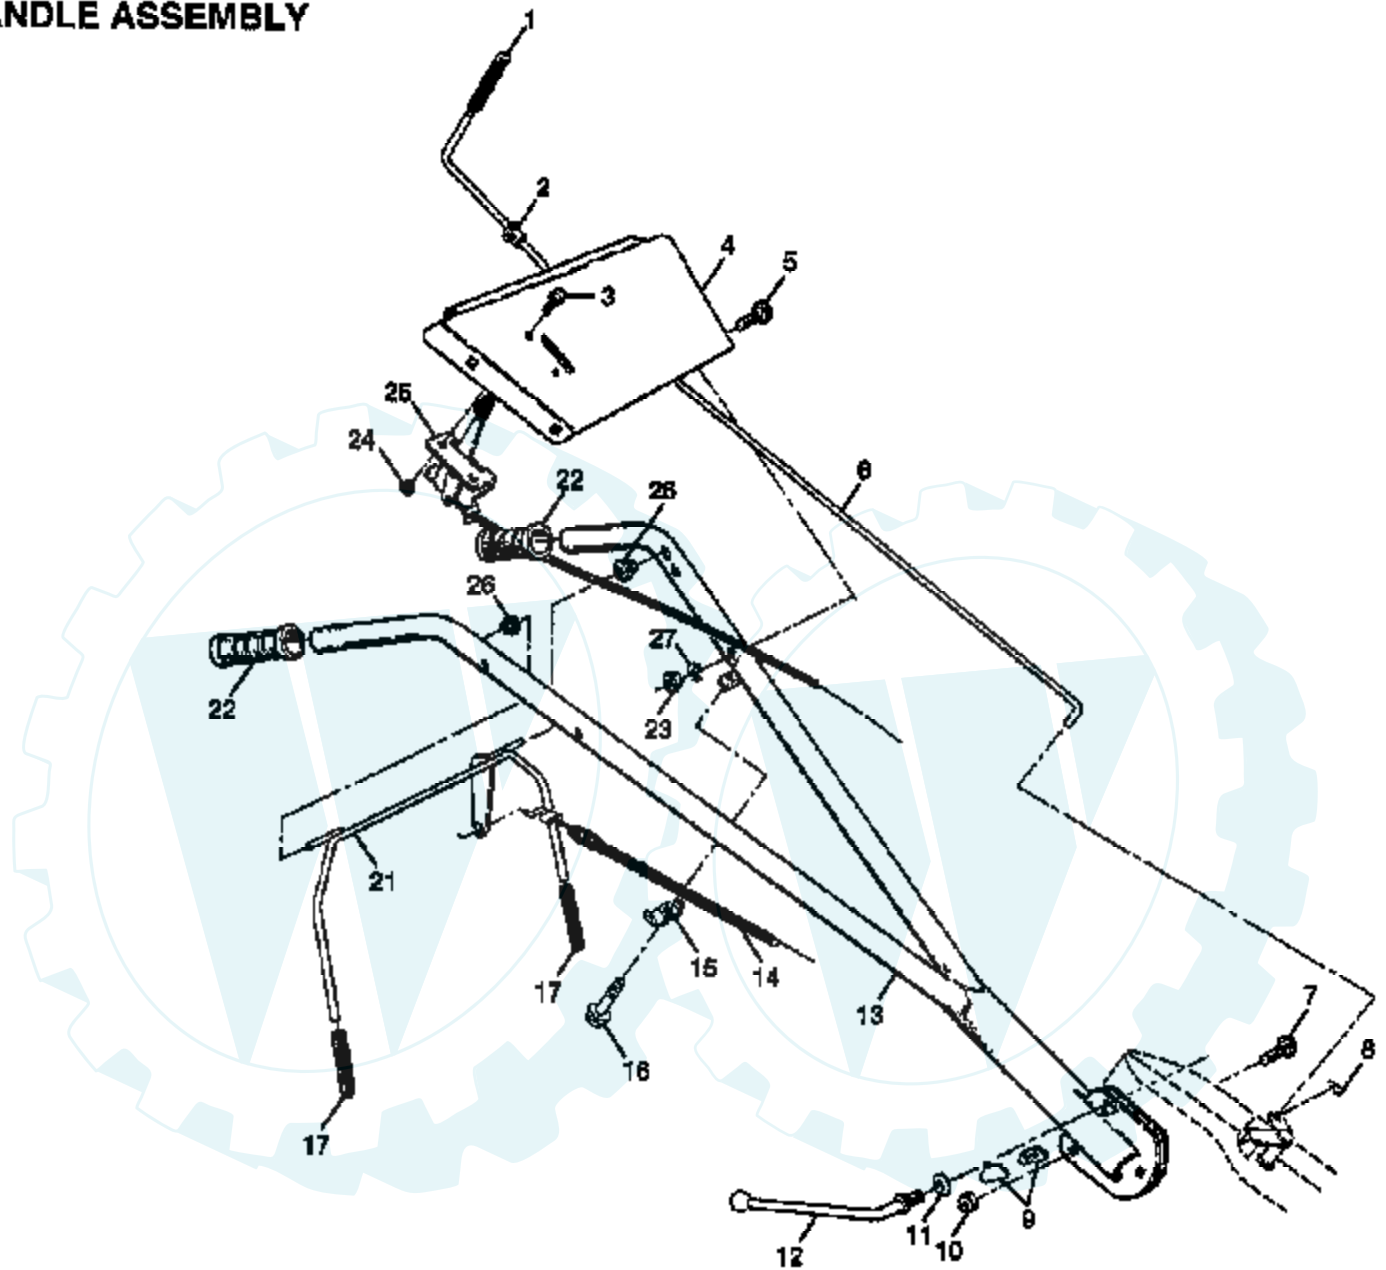

TILLER - - MODEL NUMBER AYP3455A59

HANDLE ASSEMBLY

NOTE: All component dimensions given in U.S. inches.
1 inch = 25.4 mm

Ref #	Part Number	Qty	Description
1	8389J		GRIP TI
2	121248X		BUSHING
3	71191008		SCREW.PNHD.10-24
4	126949X029		BRACKET.HDLE.SKLS
5	72110514		BOLT CARRIAGE CRT
6	108281X		ROD SHIFT CRT
7	72110608		BOLT D
8	4497H		RETAINER M
9	109229X		LOCK CRT
10	73930600		LOCKNUT
11	19131611		WASHER CRT
12	109228X		LEVER LOCK CRT
13	121566X		HANDLE
14	147668		CABLE.CLUTCH.48.Z
15	9484R		CONDIUT CLIP T
16	86777		SUB= 750097
17	102604X		GRIP BAR CRT
18	81328		SHOULDER BOLT ST
19	10040400		LOCKWASHER
20	73220400		SUB= 50675
21	108276X		HANDLE BAR CRT
22	140526		GRIP HDLE NUBBED
23	73800500		NUT
24	73731000		NUT
25	127012X		"CONT,THROTTLE"
26	5420J		SUB= 146480
27	10040500		LOCKWASHER