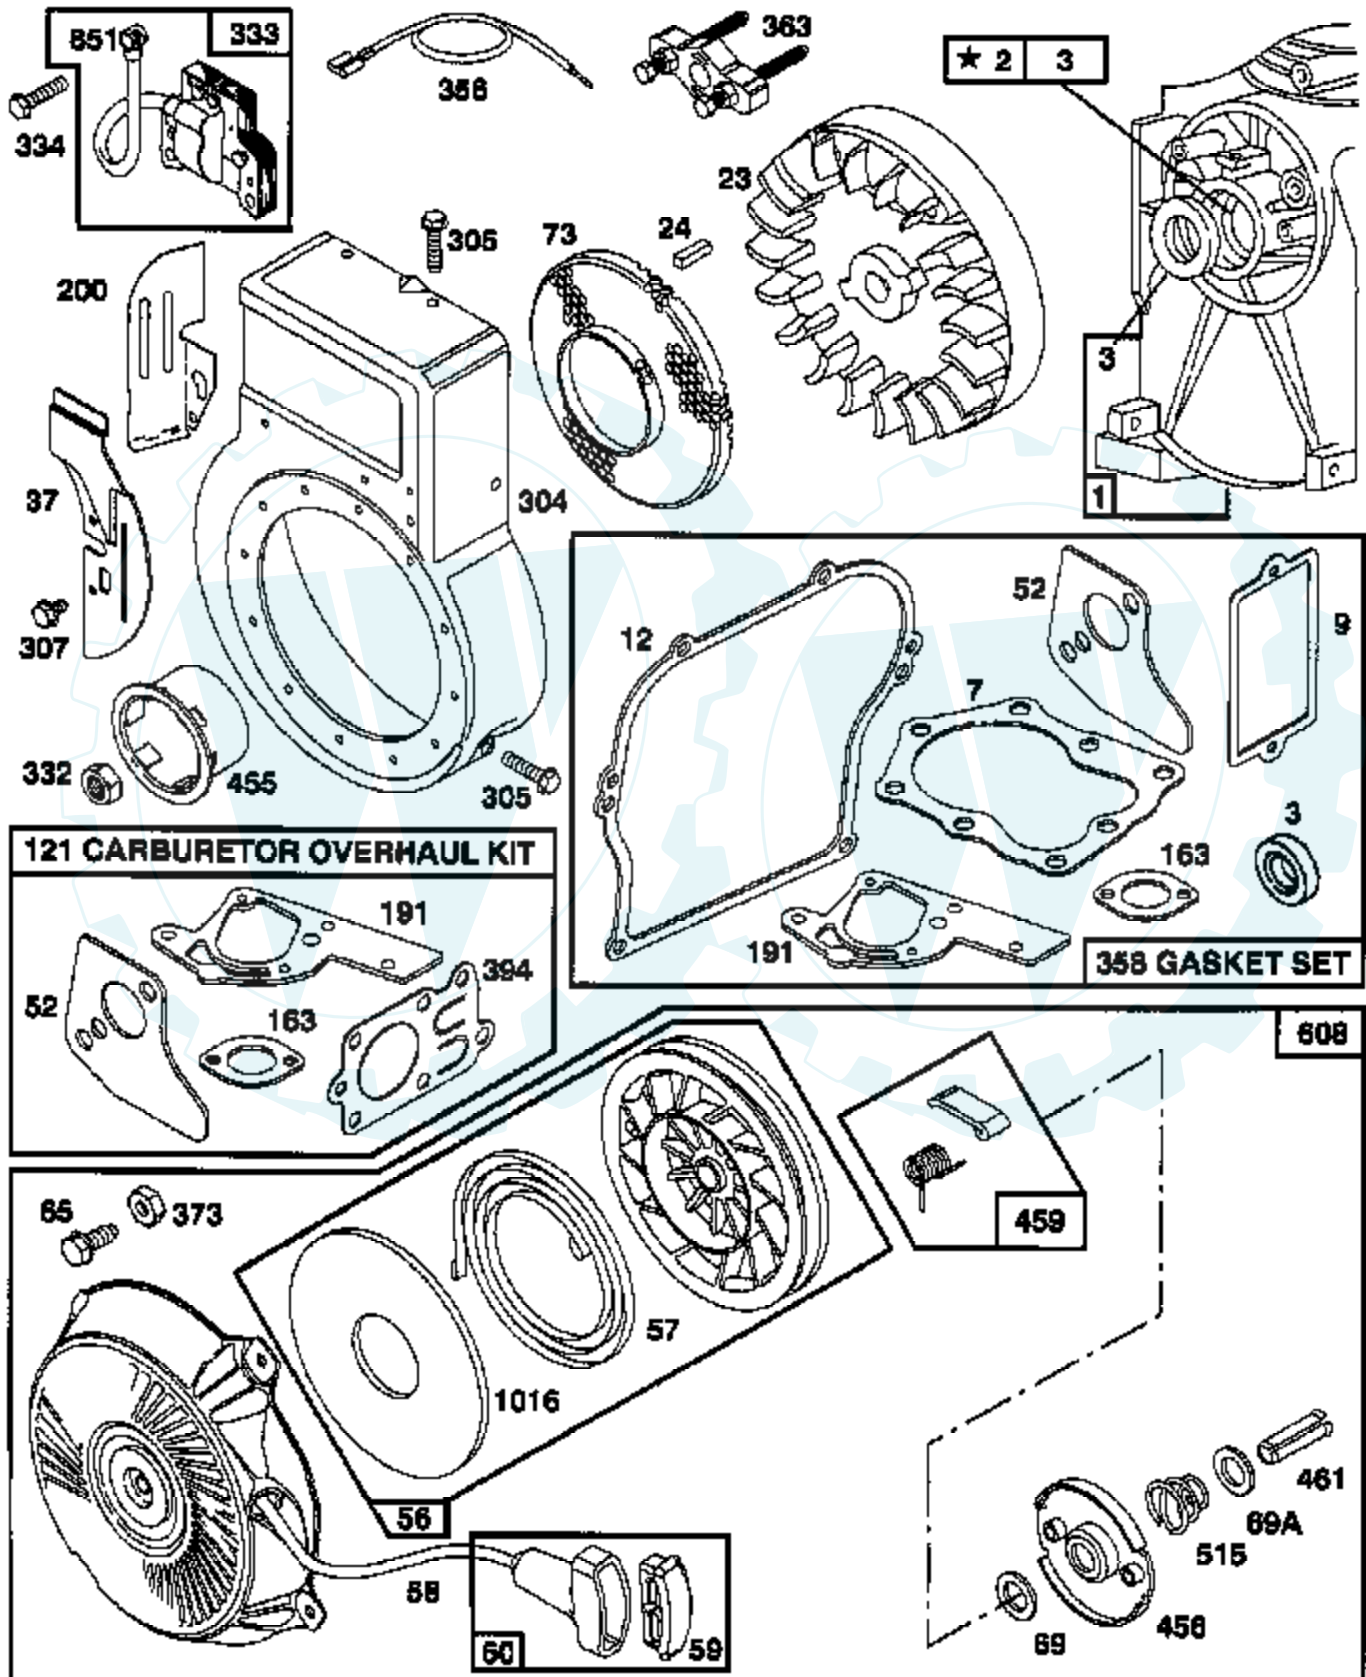

TILLER -- MODEL NUMBER AYP3455A59
ENGINE, BRIGGS & STRATTON -- MODEL NUMBER 135202, TYPE NO. 0237-01

Ref #	Part Number	Qty	Description
1	395990		CYLINDER ASSEMBLY
2	297565		BUSHING, CYLINDER
3	299819		SEAL, OIL
5	214040		HEAD, CYLINDER
7	272157		GASKET, CYLINDER HEAD
8	495774		BREATHER ASSEMBLY
9	27549		GASKET, VALVE COVER
10	94621		SCREW, STEMS
11	66578		GROMMET, BREATHER TUBE
12	270080		GASKET CRANKCASE STANDARD .015"
	270125		GASKET, CRANKCASE .005" THICK
	270126		GASKET, CRANKCASE .009" THICK
13	94221		SCREW, CYLINDER HEAD 2-3/32"
14	94679		SCREW, CYLINDER HEAD 2-15/32"
15	93448		PLUG, PIPE, HEX SOCKET
	94387		PLUG OIL DRAIN
16	492088		CRANKSHAFT
	230978		CRANKSHAFT GEAR PIN
18	297602		COVER ASSEMBLY, CRANKCASE
19	495660		BUSHING, CRANKCASE COVER
20	294606		SEAL, OIL
21	66768		PLUG, OIL FILLER
22	94682		SCREW
23	297229		FLYWHEEL, MAGNETO
24	222698		KEY, FLYWHEEL
25	298904		PISTON ASSEMBLY, STANDARD
	298905		PISTON ASSEMBLY .010" OVERSIZE
	298906		PISTON ASSEMBLY .020" OVERSIZE
	298907		PISTON ASSEMBLY .030" OVERSIZE
26	298982		RING SET, PISTON, STANDARD
	299742		RING SET, PISTON, CHROME, STANDARD
	298983		RING SET, PISTON .010" OVERSIZE
	298984		RING SET, PISTON .020" OVERSIZE
	298985		RING SET, PISTON .030" OVERSIZE
27	26026		LOCK, PISTON PIN
28	298909		PIN ASSY, PISTON, STD
	298908		PIN ASSEMBLY, PISTON .005" OVERSIZE
29	299430		ROD ASSEMBLY, CONNECTING
	390459		ROD ASSEMBLY, CONNECTING
30	221890		DIPPER, CONNECTING ROD
32	94745		SCREW, CONNECTING ROD
33	211119		VALVE, EXHAUST
34	261044		VALVE, INTAKE
35	260552		SPRING, INTAKE VALVE
36	26478		SPRING, EXHAUST VALVE
37	222443		GUARD, FLYWHEEL
40	93312		RETAINER, VALVE SPRING
45	260642		TAPPET, VALVE
46	212733		GEAR, CAM
52	271936		GASKET, INTAKE ELBOW MOUNTING
55	494846		HOUSING, REWIND STARTER
56	493824		PULLEY, REWIND STARTER
57	262594		SPRING, REWIND STARTER
58	280406		ROPE, REWIND STARTER
59	396892		INSERT, HANDLE
60	393152		HANDLE, REWIND STARTER
65	94686		SCREW, HOUSING MOUNTING
69	280973		WASHER