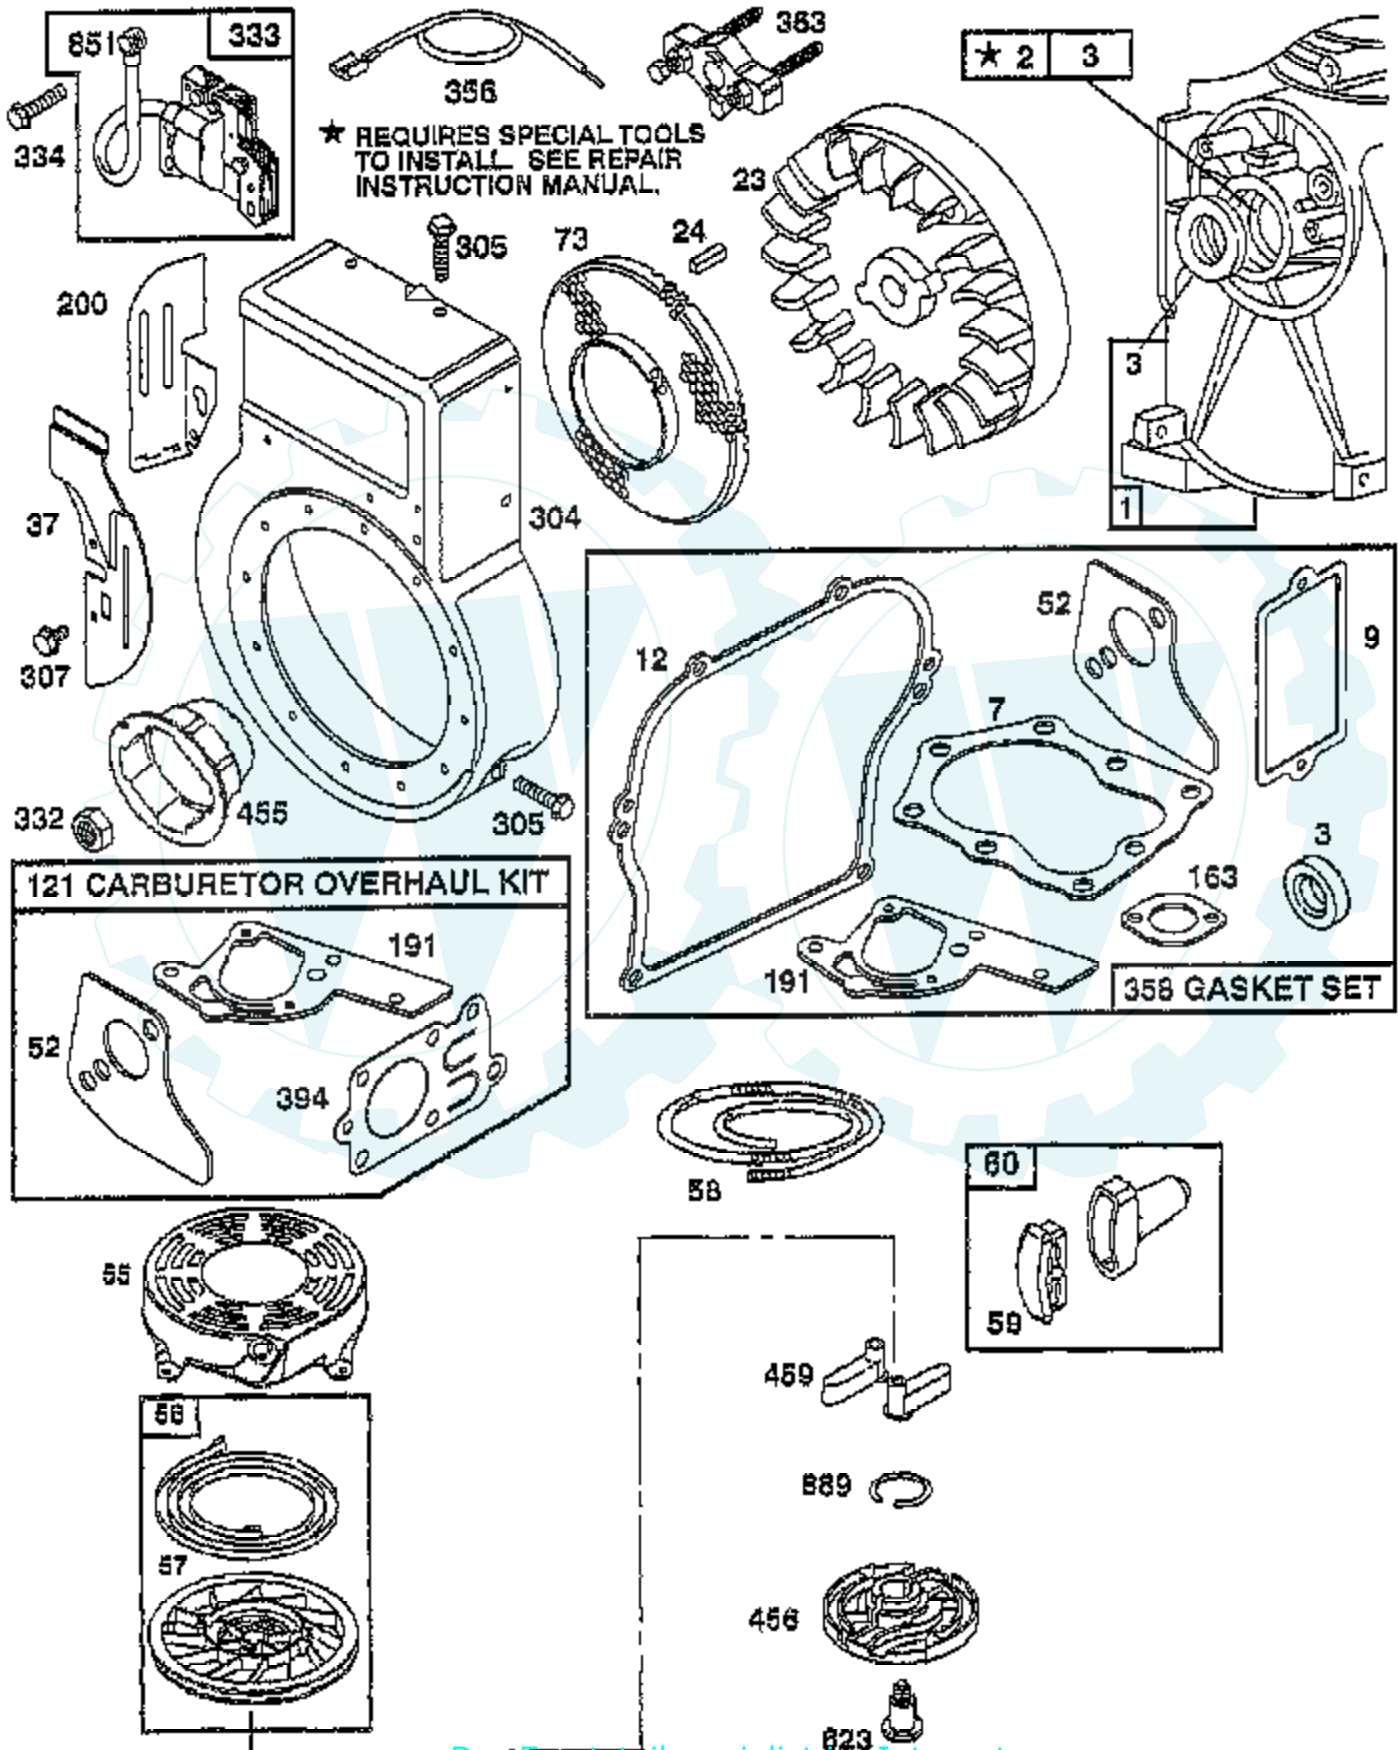

TILLER - - MODEL NUMBER AYP3355A79

ENGINE, BRIGGS & STRATTON - - MODEL NUMBER 137202, TYPE NO. 0116-01

Ref #	Part Number	Qty	Description
1	497144		CYLINDER ASSEMBLY
2	399268		BUSHING, CYLINDER
3	299819		SEAL, OIL
5	214040		HEAD, CYLINDER
7	272157		GASKET, CYLINDER HEAD
8	495774		BREATHER ASSEMBLY
9	27549		GASKET, VALVE COVER
10	94621		SCREW, STEMS
11	66578		GROMMET, BREATHER TUBE
12	270080		GASKET CRANKCASE STANDARD .015"
12A	270125		GASKET, CRANKCASE .005" THICK
12B	270126		GASKET, CRANKCASE .009" THICK
13	94221		SCREW, CYLINDER HEAD 2-3/32"
14	94679		SCREW, CYLINDER HEAD 2-15/32"
15	94916		PLUG, PIPE, HEX SOCKET
16	492088		CRANKSHAFT
16A	94388		TIMING GEAR KEY
18	494044		COVER ASSEMBLY, CRANKCASE
19	495660		BUSHING, CRANKCASE COVER
20	294606		SEAL, OIL
21	66768		PLUG, OIL FILLER
22	94980		SCREW, COVER MOUNTING
23	297229		FLYWHEEL, MAGNETO
24	222698		KEY, FLYWHEEL
25	298904		PISTON ASSEMBLY, STANDARD
25A	298905		PISTON ASSEMBLY .010" OVERSIZE
25B	298906		PISTON ASSEMBLY .020" OVERSIZE
25C	298907		PISTON ASSEMBLY .030" OVERSIZE
26	298982		RING SET, PISTON, STANDARD
26A	299742		RING SET, PISTON, CHROME, STANDARD
26B	298983		RING SET, PISTON .010" OVERSIZE
26C	298984		RING SET, PISTON .020" OVERSIZE
26D	298985		RING SET, PISTON .030" OVERSIZE
27	26026		LOCK, PISTON PIN
28	298909		PIN ASSY, PISTON, STD
28A	298908		PIN ASSEMBLY, PISTON .005" OVERSIZE
29	299430		ROD ASSEMBLY, CONNECTING
29A	390459		ROD ASSEMBLY, CONNECTING
30	221890		DIPPER, CONNECTING ROD
32	94745		SCREW, CONNECTING ROD
33	211119		VALVE, EXHAUST
34	261044		VALVE, INTAKE
35	260552		SPRING, INTAKE VALVE
36	26478		SPRING, EXHAUST VALVE
37	222443		GUARD, FLYWHEEL
40	93312		RETAINER, VALVE SPRING
45	260642		TAPPET, VALVE
46	212733		GEAR, CAM
51	273113		GASKET, CARBURETOR MOUNTING
55	497442		HOUSING, REWIND STARTER
56	498144		PULLEY, REWIND STARTER
57	263074		SPRING, REWIND STARTER
58	280399		ROPE, REWIND STARTER (CUT TO 88-5/8)
59	396892		INSERT, HANDLE
60	393152		HANDLE, REWIND STARTER
65	94686		SCREW, HOUSING MOUNTING
69	280973		WASHER
69A	224322		WASHER