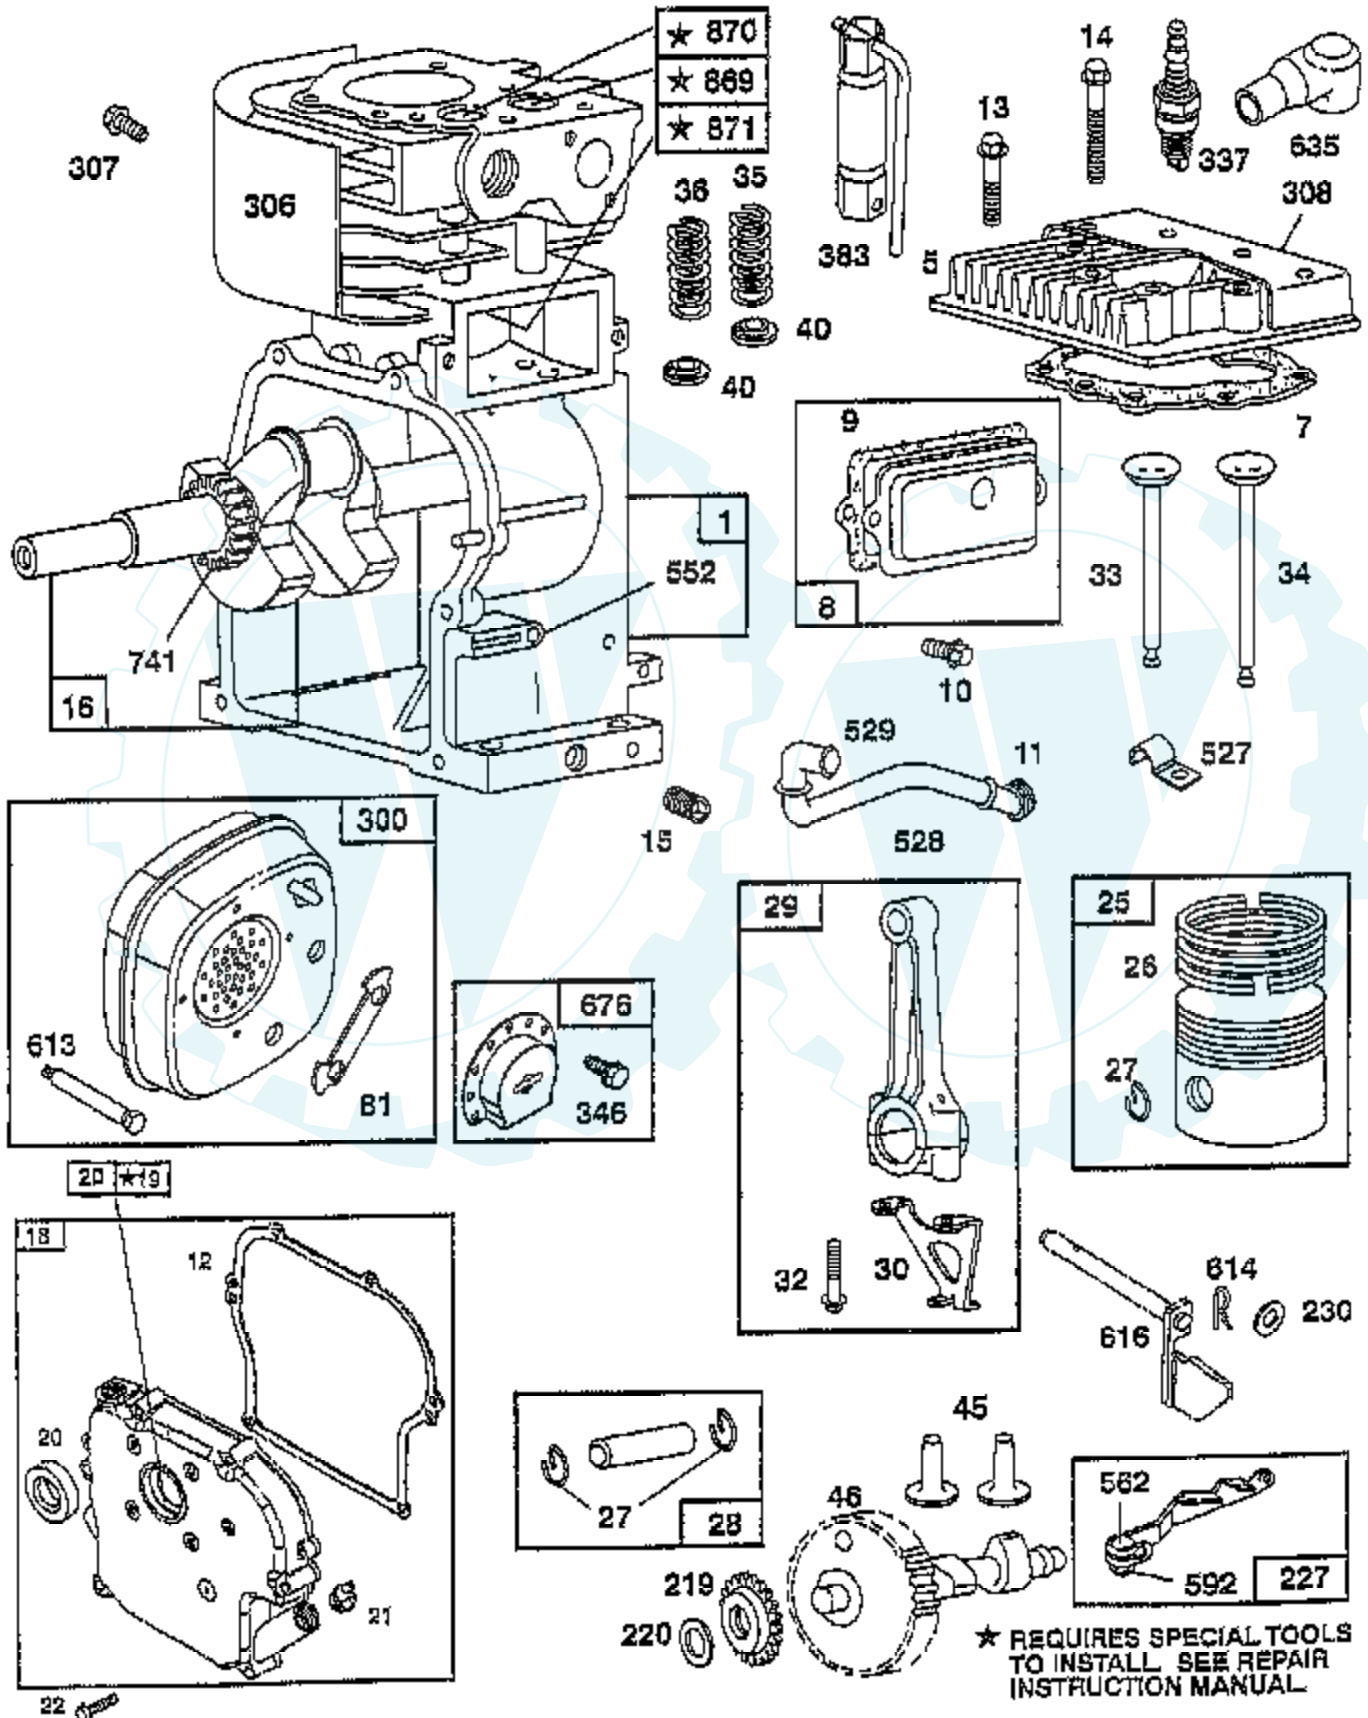

TILLER -- MODEL NUMBER AYP3355A79
ENGINE, BRIGGS & STRATTON -- MODEL NUMBER 137202, TYPE NO. 0116-01

Ref #	Part Number	Qty	Description
1	497144		CYLINDER ASSEMBLY
2	399268		BUSHING, CYLINDER
3	299819		SEAL, OIL
5	214040		HEAD, CYLINDER
7	272157		GASKET, CYLINDER HEAD
8	495774		BREATHER ASSEMBLY
9	27549		GASKET, VALVE COVER
10	94621		SCREW, STEMS
11	66578		GROMMET, BREATHER TUBE
12	270080		GASKET CRANKCASE STANDARD .015"
12A	270125		GASKET, CRANKCASE .005" THICK
12B	270126		GASKET, CRANKCASE .009" THICK
13	94221		SCREW, CYLINDER HEAD 2-3/32"
14	94679		SCREW, CYLINDER HEAD 2-15/32"
15	94916		PLUG, PIPE, HEX SOCKET
16	492088		CRANKSHAFT
16A	94388		TIMING GEAR KEY
18	494044		COVER ASSEMBLY, CRANKCASE
19	495660		BUSHING, CRANKCASE COVER
20	294606		SEAL, OIL
21	66768		PLUG, OIL FILLER
22	94980		SCREW, COVER MOUNTING
23	297229		FLYWHEEL, MAGNETO
24	222698		KEY, FLYWHEEL
25	298904		PISTON ASSEMBLY, STANDARD
25A	298905		PISTON ASSEMBLY .010" OVERSIZE
25B	298906		PISTON ASSEMBLY .020" OVERSIZE
25C	298907		PISTON ASSEMBLY .030" OVERSIZE
26	298982		RING SET, PISTON, STANDARD
26A	299742		RING SET, PISTON, CHROME, STANDARD
26B	298983		RING SET, PISTON .010" OVERSIZE
26C	298984		RING SET, PISTON .020" OVERSIZE
26D	298985		RING SET, PISTON .030" OVERSIZE
27	26026		LOCK, PISTON PIN
28	298909		PIN ASSY, PISTON, STD
28A	298908		PIN ASSEMBLY, PISTON .005" OVERSIZE
29	299430		ROD ASSEMBLY, CONNECTING
29A	390459		ROD ASSEMBLY, CONNECTING
30	221890		DIPPER, CONNECTING ROD
32	94745		SCREW, CONNECTING ROD
33	211119		VALVE, EXHAUST
34	261044		VALVE, INTAKE
35	260552		SPRING, INTAKE VALVE
36	26478		SPRING, EXHAUST VALVE
37	222443		GUARD, FLYWHEEL
40	93312		RETAINER, VALVE SPRING
45	260642		TAPPET, VALVE
46	212733		GEAR, CAM
51	273113		GASKET, CARBURETOR MOUNTING
55	497442		HOUSING, REWIND STARTER
56	498144		PULLEY, REWIND STARTER
57	263074		SPRING, REWIND STARTER
58	280399		ROPE, REWIND STARTER (CUT TO 88-5/8)
59	396892		INSERT, HANDLE
60	393152		HANDLE, REWIND STARTER
65	94686		SCREW, HOUSING MOUNTING
69	280973		WASHER
69A	224322		WASHER