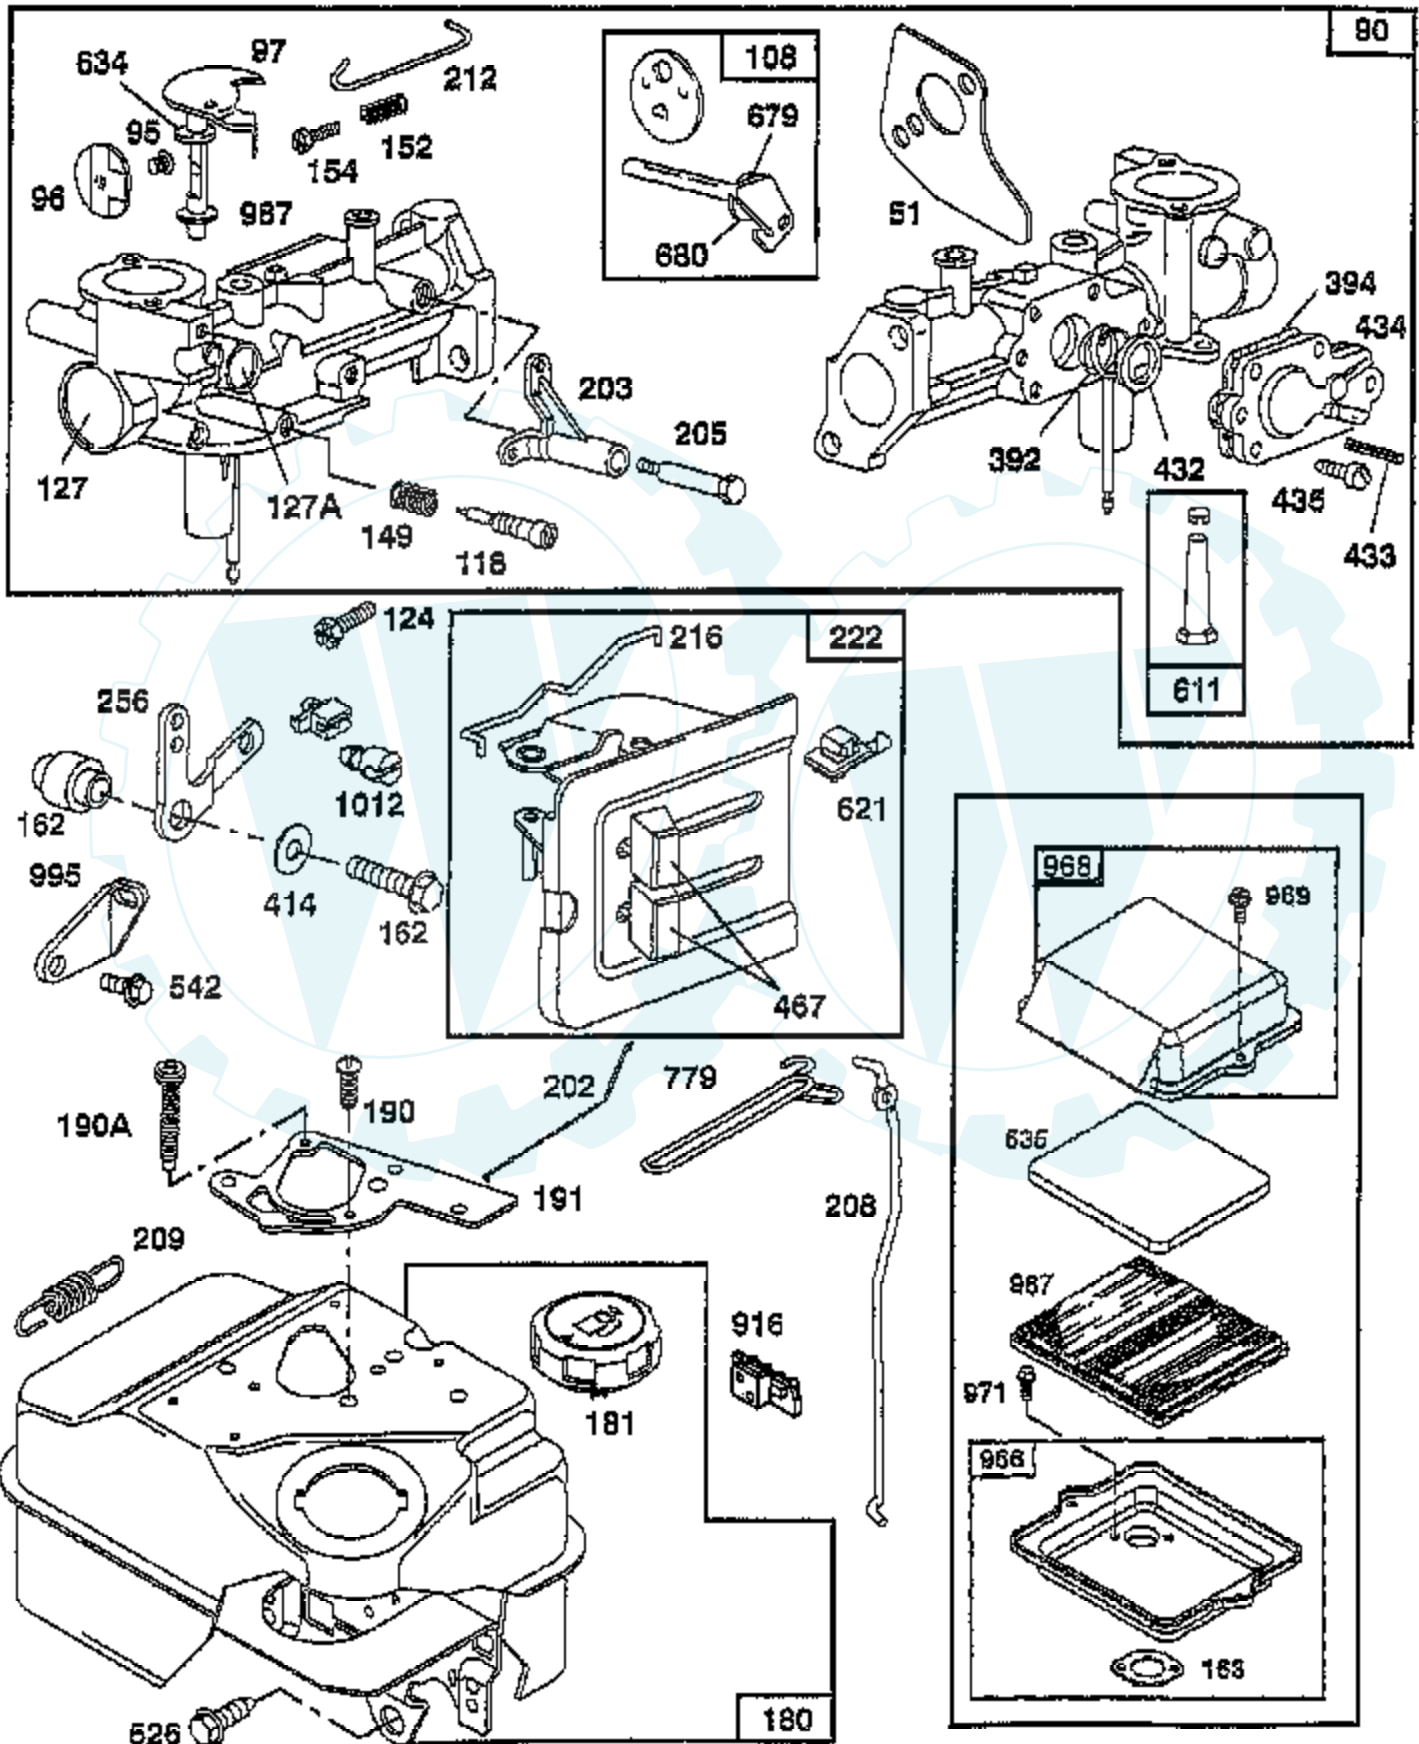

TILLER -- MODEL NUMBER AYP3355A79

ENGINE, BRIGGS & STRATTON -- MODEL NUMBER 137202, TYPE NO. 0116-01

Ref #	Part Number	Qty	Description
1	497144		CYLINDER ASSEMBLY
2	399268		BUSHING, CYLINDER
3	299819		SEAL, OIL
5	214040		HEAD, CYLINDER
7	272157		GASKET, CYLINDER HEAD
8	495774		BREATHER ASSEMBLY
9	27549		GASKET, VALVE COVER
10	94621		SCREW, STEMS
11	66578		GROMMET, BREATHER TUBE
12	270080		GASKET CRANKCASE STANDARD .015"
12A	270125		GASKET, CRANKCASE .005" THICK
12B	270126		GASKET, CRANKCASE .009" THICK
13	94221		SCREW, CYLINDER HEAD 2-3/32"
14	94679		SCREW, CYLINDER HEAD 2-15/32"
15	94916		PLUG, PIPE, HEX SOCKET
16	492088		CRANKSHAFT
16A	94388		TIMING GEAR KEY
18	494044		COVER ASSEMBLY, CRANKCASE
19	495660		BUSHING, CRANKCASE COVER
20	294606		SEAL, OIL
21	66768		PLUG, OIL FILLER
22	94980		SCREW, COVER MOUNTING
23	297229		FLYWHEEL, MAGNETO
24	222698		KEY, FLYWHEEL
25	298904		PISTON ASSEMBLY, STANDARD
25A	298905		PISTON ASSEMBLY .010" OVERSIZE
25B	298906		PISTON ASSEMBLY .020" OVERSIZE
25C	298907		PISTON ASSEMBLY .030" OVERSIZE
26	298982		RING SET, PISTON, STANDARD
26A	299742		RING SET, PISTON, CHROME, STANDARD
26B	298983		RING SET, PISTON .010" OVERSIZE
26C	298984		RING SET, PISTON .020" OVERSIZE
26D	298985		RING SET, PISTON .030" OVERSIZE
27	26026		LOCK, PISTON PIN
28	298909		PIN ASSY, PISTON, STD
28A	298908		PIN ASSEMBLY, PISTON .005" OVERSIZE
29	299430		ROD ASSEMBLY, CONNECTING
29A	390459		ROD ASSEMBLY, CONNECTING
30	221890		DIPPER, CONNECTING ROD
32	94745		SCREW, CONNECTING ROD
33	211119		VALVE, EXHAUST
34	261044		VALVE, INTAKE
35	260552		SPRING, INTAKE VALVE
36	26478		SPRING, EXHAUST VALVE
37	222443		GUARD, FLYWHEEL
40	93312		RETAINER, VALVE SPRING
45	260642		TAPPET, VALVE
46	212733		GEAR, CAM
51	273113		GASKET, CARBURETOR MOUNTING
55	497442		HOUSING, REWIND STARTER
56	498144		PULLEY, REWIND STARTER
57	263074		SPRING, REWIND STARTER
58	280399		ROPE, REWIND STARTER (CUT TO 88-5/8)
59	396892		INSERT, HANDLE
60	393152		HANDLE, REWIND STARTER
65	94686		SCREW, HOUSING MOUNTING
69	280973		WASHER
69A	224322		WASHER