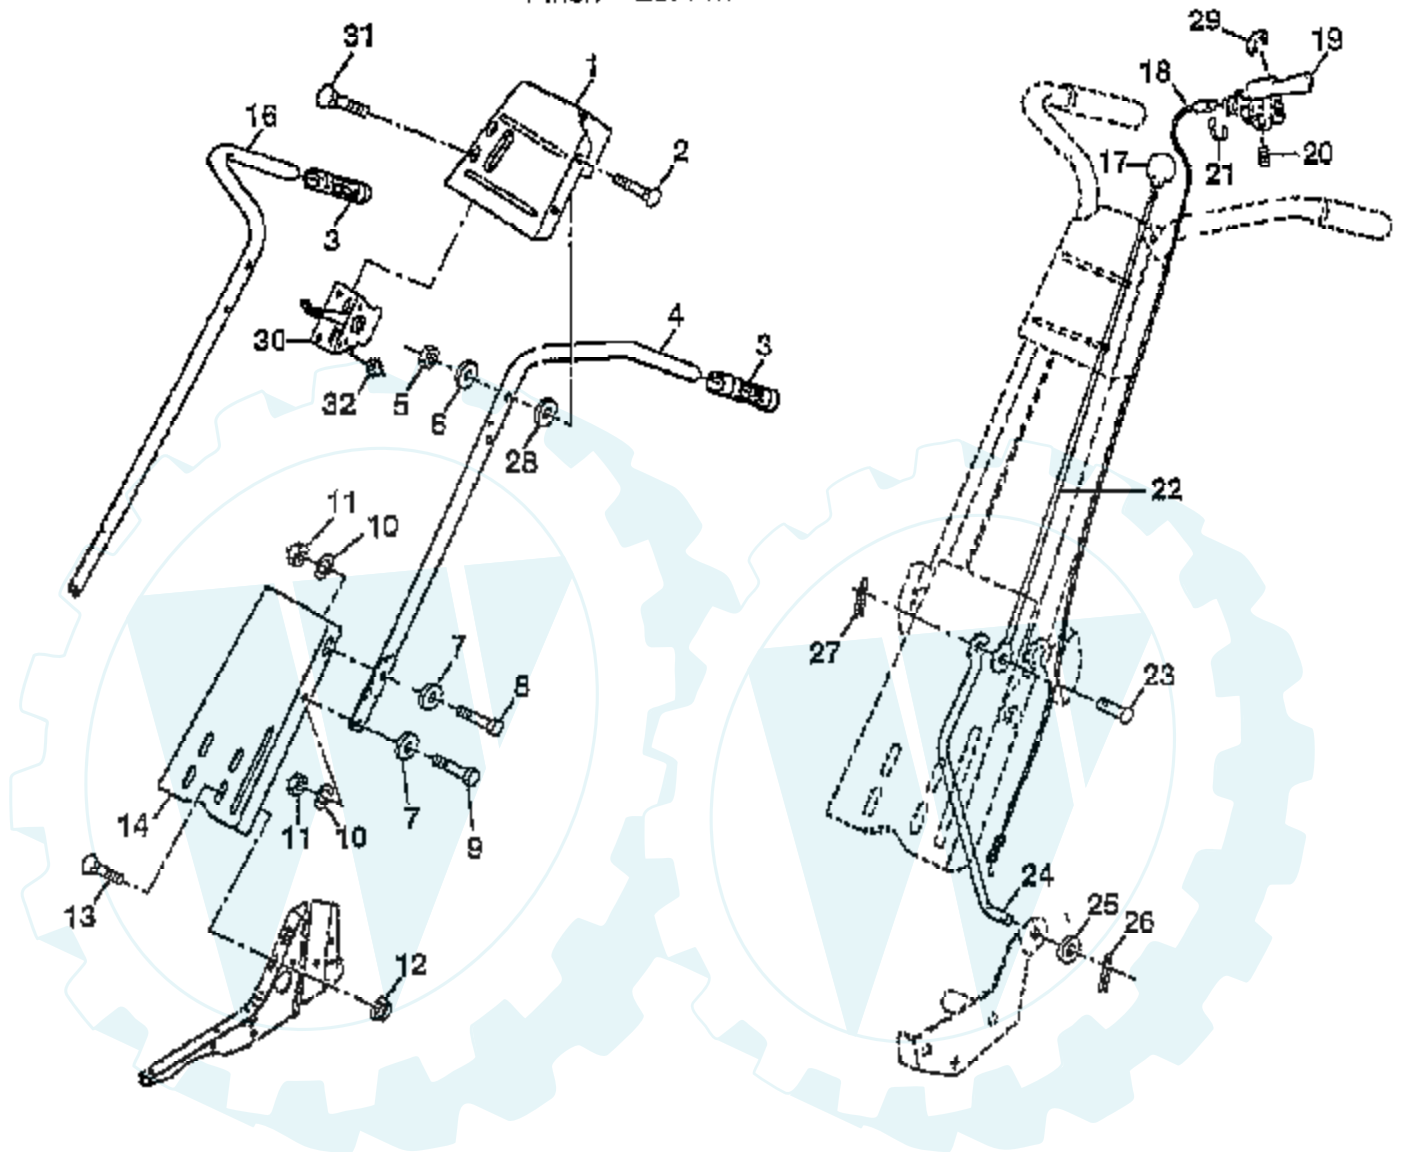

TILLER - - MODEL NUMBER AYP3355A79

HANDLE ASSEMBLY

NOTE: All component dimensions are given in U.S. inches.
1 inch = 25.4 mm

Ref #	Part Number	Qty	Description
1	131268X505		HANDLE BRKT
2	72140512		BOLT
3	9266R		SUB= 624A78
4	153138		HANDLE.LH TILLER
5	73680500		SUB= 73690500
6	19111116		WASHER
7	19121414		WASHER
8	74760516		SUB= 77394
9	74760512		BOLT
10	10040500		LOCKWASHER
11	73220500		NUT.HEX.5/16-18
12	98000129		NUT
13	72140506		BOLT
14	674A150505		HANDLE PANEL
16	153139		"HANDLE-RH,TILLER"
17	106932X		KNOB T(3/8 HOLE)
18	3066J		CABLE CLUTCH T
19	151229		LEVER CONTRL TIME
20	154805		"PIN PIVOT,GROOVED"
21	12000027		E-RING
22	101248K		ROD REVERSE TI
23	1778E		RIVET.RD.HD.DRILL
24	2613J		REVERSE ROD TI
25	19131316		WASHER
26	76020412		COTTER PIN
27	76020308		SUB= 3145
28	19131312		WASHER
29	12000059		RETAINER RING