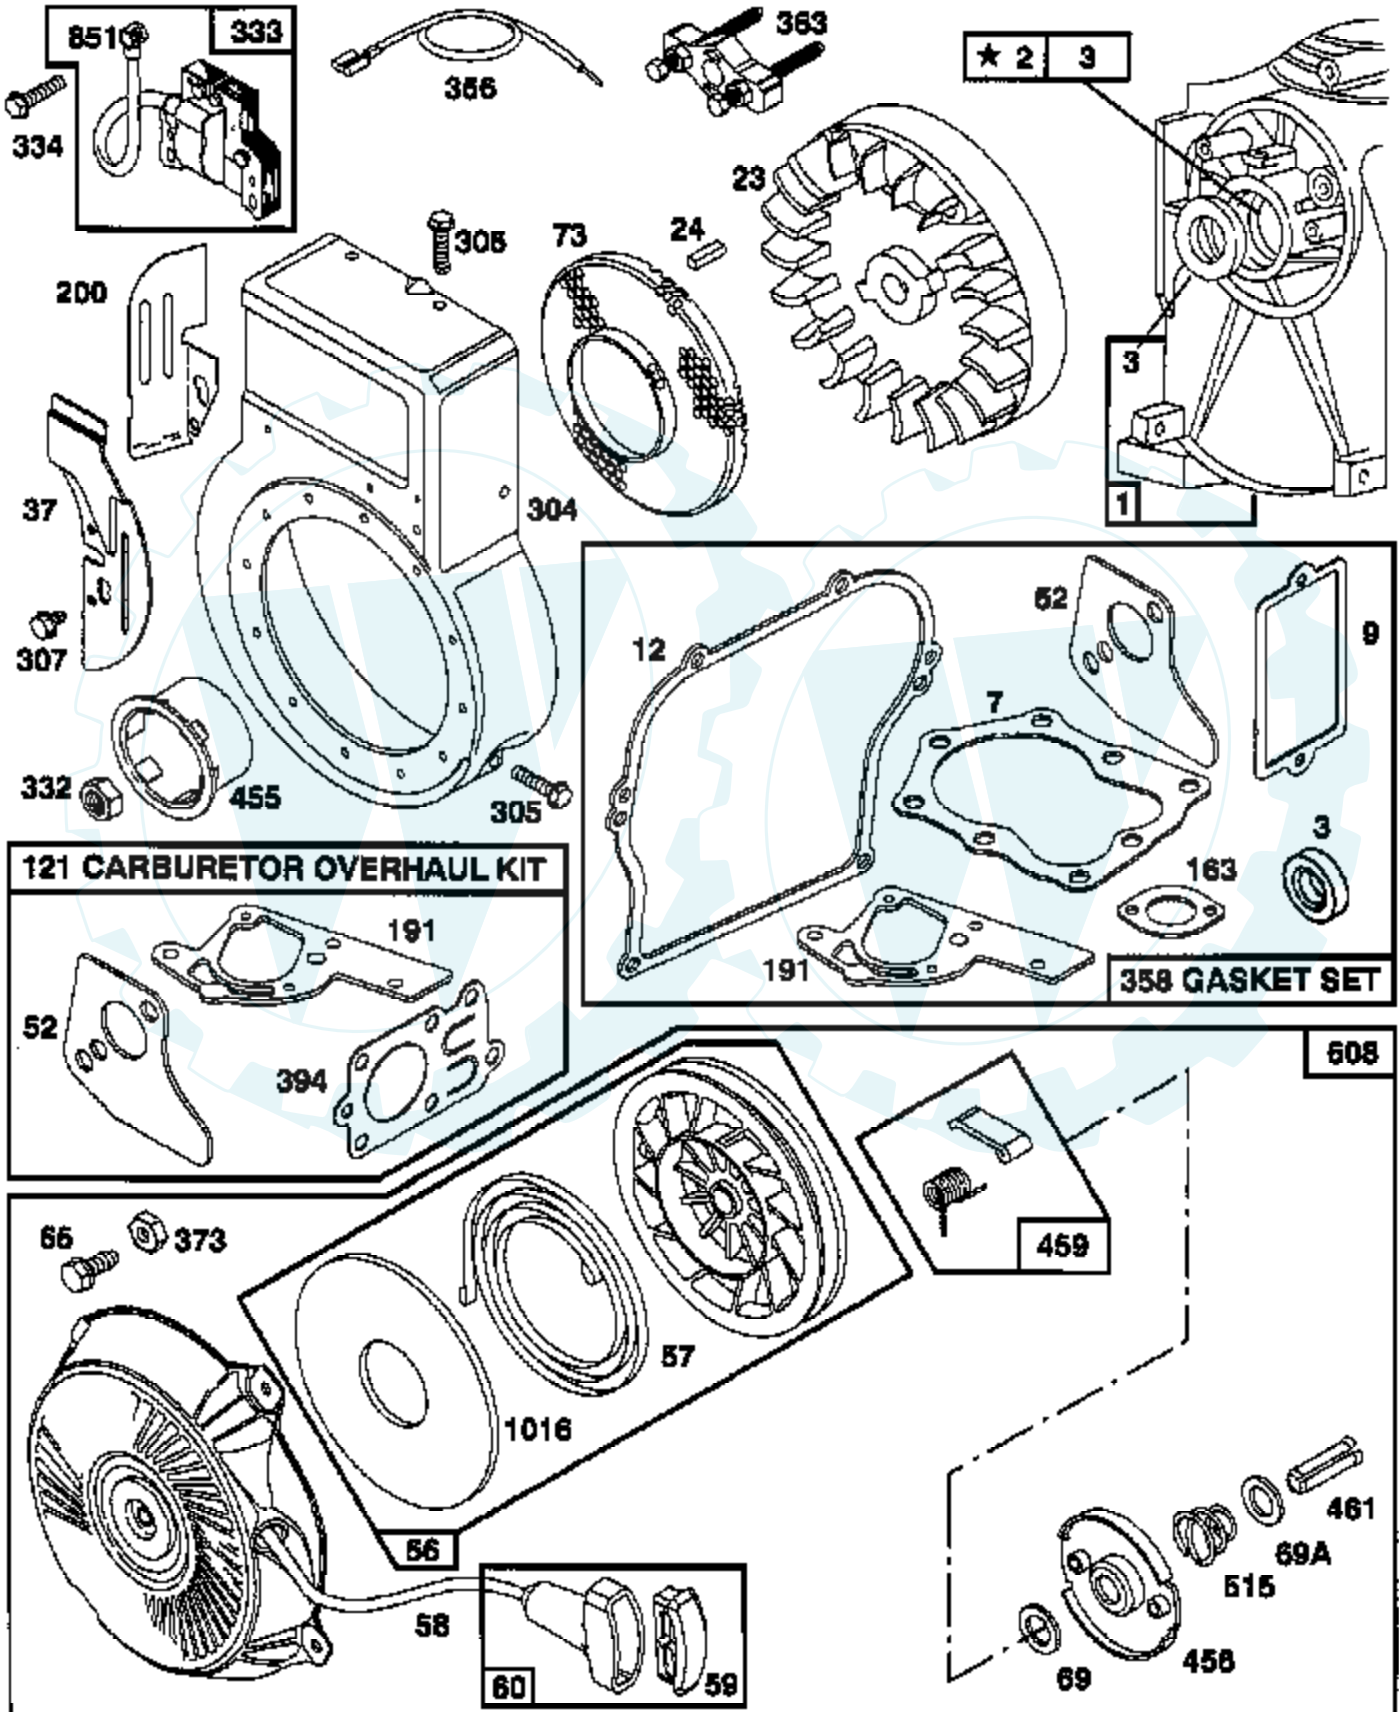

TILLER - - MODEL NUMBER AYP3355A59
ENGINE, BRIGGS & STRATTON - - MODEL NUMBER 135202, TYPE NO. 0119-01

Ref #	Part Number	Qty	Description
1	395990		CYLINDER ASSEMBLY
2	297565		BUSHING, CYLINDER
3	299819		SEAL, OIL
5	214040		HEAD, CYLINDER
7	272157		GASKET, CYLINDER HEAD
8	495774		BREATHER ASSEMBLY
9	27549		GASKET, VALVE COVER
10	94621		SCREW, STEMS
11	66578		GROMMET, BREATHER TUBE
12	270080		GASKET CRANKCASE STANDARD .015"
	270125		GASKET, CRANKCASE .005" THICK
	270126		GASKET, CRANKCASE .009" THICK
13	94221		SCREW, CYLINDER HEAD 2-3/32"
14	94679		SCREW, CYLINDER HEAD 2-15/32"
15	93448		PLUG, PIPE, HEX SOCKET
	94387		PLUG OIL DRAIN
16	492088		CRANKSHAFT
	230978		CRANKSHAFT GEAR PIN
18	297602		COVER ASSEMBLY, CRANKCASE
19	495660		BUSHING, CRANKCASE COVER
20	294606		SEAL, OIL
21	66768		PLUG, OIL FILLER
22	94682		SCREW
23	297229		FLYWHEEL, MAGNETO
24	222698		KEY, FLYWHEEL
25	298904		PISTON ASSEMBLY, STANDARD
	298905		PISTON ASSEMBLY .010" OVERSIZE
	298906		PISTON ASSEMBLY .020" OVERSIZE
	298907		PISTON ASSEMBLY .030" OVERSIZE
26	298982		RING SET, PISTON, STANDARD
	299742		RING SET, PISTON, CHROME, STANDARD
	298983		RING SET, PISTON .010" OVERSIZE
	298984		RING SET, PISTON .020" OVERSIZE
	298985		RING SET, PISTON .030" OVERSIZE
27	26026		LOCK, PISTON PIN
28	298909		PIN ASSY, PISTON, STD
	298908		PIN ASSEMBLY, PISTON .005" OVERSIZE
29	299430		ROD ASSEMBLY, CONNECTING
	390459		ROD ASSEMBLY, CONNECTING
30	221890		DIPPER, CONNECTING ROD
32	94745		SCREW, CONNECTING ROD
33	211119		VALVE, EXHAUST
34	261044		VALVE, INTAKE
35	260552		SPRING, INTAKE VALVE
36	26478		SPRING, EXHAUST VALVE
37	222443		GUARD, FLYWHEEL
40	93312		RETAINER, VALVE SPRING
45	260642		TAPPET, VALVE
46	212733		GEAR, CAM
52	271936		GASKET, INTAKE ELBOW MOUNTING
55	494846		HOUSING, REWIND STARTER
56	493824		PULLEY, REWIND STARTER
57	262594		SPRING, REWIND STARTER
58	280406		ROPE, REWIND STARTER
59	396892		INSERT, HANDLE
60	393152		HANDLE, REWIND STARTER
65	94686		SCREW, HOUSING MOUNTING
69	280973		WASHER