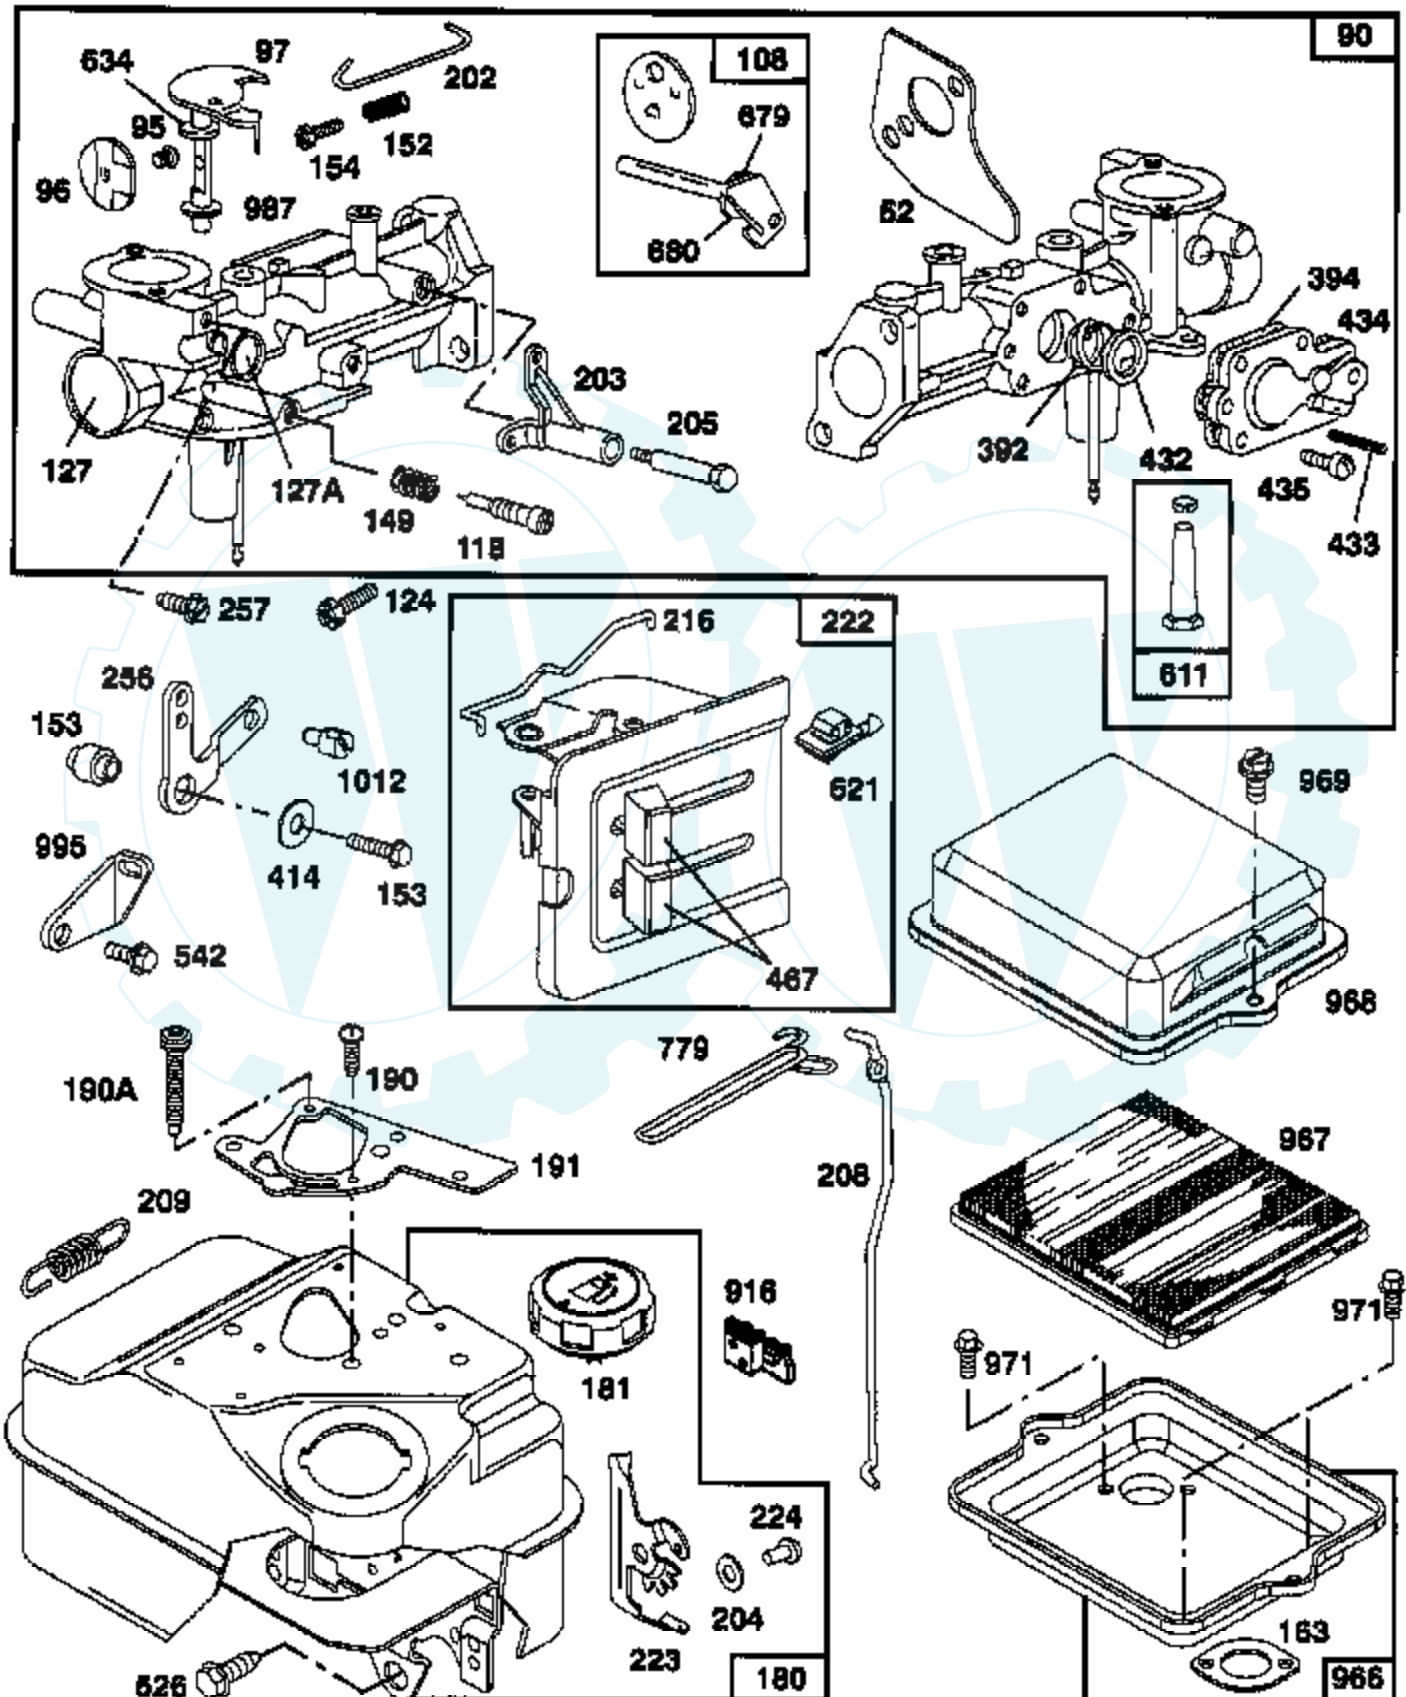

TILLER -- MODEL NUMBER AYP3355A59
ENGINE, BRIGGS & STRATTON -- MODEL NUMBER 135202, TYPE NO. 0119-01

Ref #	Part Number	Qty	Description
1	395990		CYLINDER ASSEMBLY
2	297565		BUSHING, CYLINDER
3	299819		SEAL, OIL
5	214040		HEAD, CYLINDER
7	272157		GASKET, CYLINDER HEAD
8	495774		BREATHER ASSEMBLY
9	27549		GASKET, VALVE COVER
10	94621		SCREW, STEMS
11	66578		GROMMET, BREATHER TUBE
12	270080		GASKET CRANKCASE STANDARD .015"
	270125		GASKET, CRANKCASE .005" THICK
	270126		GASKET, CRANKCASE .009" THICK
13	94221		SCREW, CYLINDER HEAD 2-3/32"
14	94679		SCREW, CYLINDER HEAD 2-15/32"
15	93448		PLUG, PIPE, HEX SOCKET
	94387		PLUG OIL DRAIN
16	492088		CRANKSHAFT
	230978		CRANKSHAFT GEAR PIN
18	297602		COVER ASSEMBLY, CRANKCASE
19	495660		BUSHING, CRANKCASE COVER
20	294606		SEAL, OIL
21	66768		PLUG, OIL FILLER
22	94682		SCREW
23	297229		FLYWHEEL, MAGNETO
24	222698		KEY, FLYWHEEL
25	298904		PISTON ASSEMBLY, STANDARD
	298905		PISTON ASSEMBLY .010" OVERSIZE
	298906		PISTON ASSEMBLY .020" OVERSIZE
	298907		PISTON ASSEMBLY .030" OVERSIZE
26	298982		RING SET, PISTON, STANDARD
	299742		RING SET, PISTON, CHROME, STANDARD
	298983		RING SET, PISTON .010" OVERSIZE
	298984		RING SET, PISTON .020" OVERSIZE
	298985		RING SET, PISTON .030" OVERSIZE
27	26026		LOCK, PISTON PIN
28	298909		PIN ASSY, PISTON, STD
	298908		PIN ASSEMBLY, PISTON .005" OVERSIZE
29	299430		ROD ASSEMBLY, CONNECTING
	390459		ROD ASSEMBLY, CONNECTING
30	221890		DIPPER, CONNECTING ROD
32	94745		SCREW, CONNECTING ROD
33	211119		VALVE, EXHAUST
34	261044		VALVE, INTAKE
35	260552		SPRING, INTAKE VALVE
36	26478		SPRING, EXHAUST VALVE
37	222443		GUARD, FLYWHEEL
40	93312		RETAINER, VALVE SPRING
45	260642		TAPPET, VALVE
46	212733		GEAR, CAM
52	271936		GASKET, INTAKE ELBOW MOUNTING
55	494846		HOUSING, REWIND STARTER
56	493824		PULLEY, REWIND STARTER
57	262594		SPRING, REWIND STARTER
58	280406		ROPE, REWIND STARTER
59	396892		INSERT, HANDLE
60	393152		HANDLE, REWIND STARTER
65	94686		SCREW, HOUSING MOUNTING
69	280973		WASHER