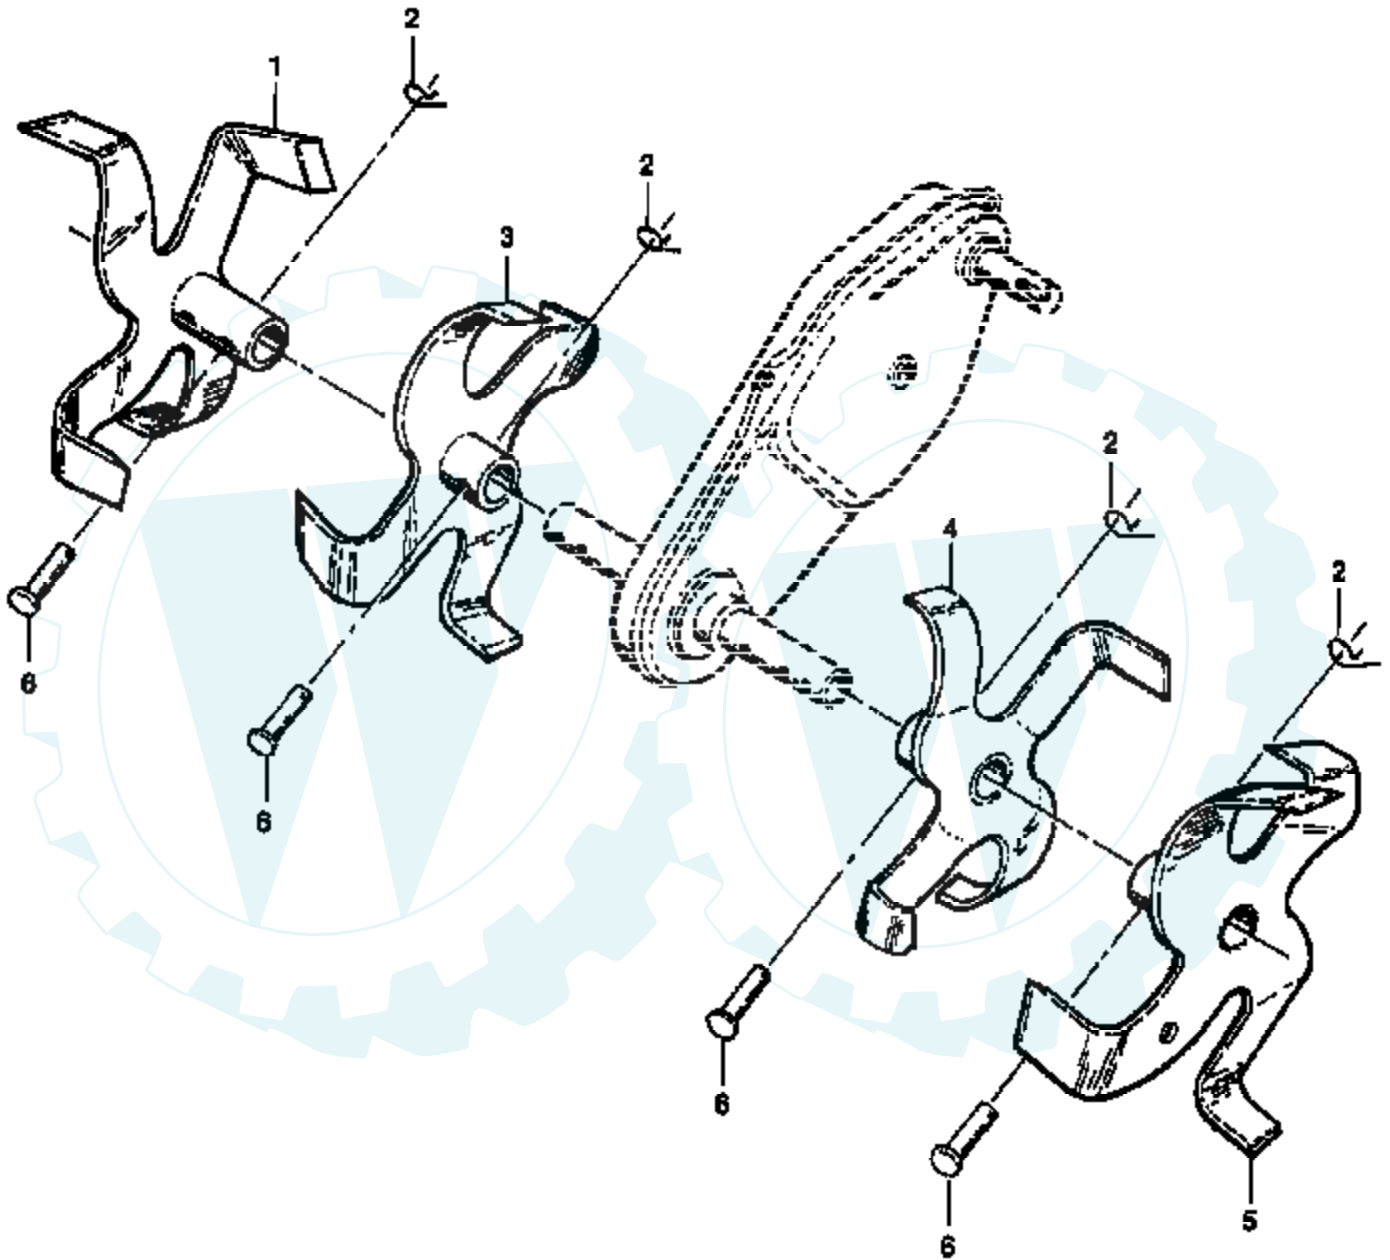

TILLER - - MODEL NUMBER AYP3355A59

TINE ASSEMBLY

Ref #	Part Number	Qty	Description
1	100746M		TINE WELDMENT TI
2	3146R		RETAINER.SPRING
3	674A43		TINE TI
4	674A42		TINE TI
5	100744M		TINE WELDMENT TI
6	4929H		RIVET.PAN HD.1.75