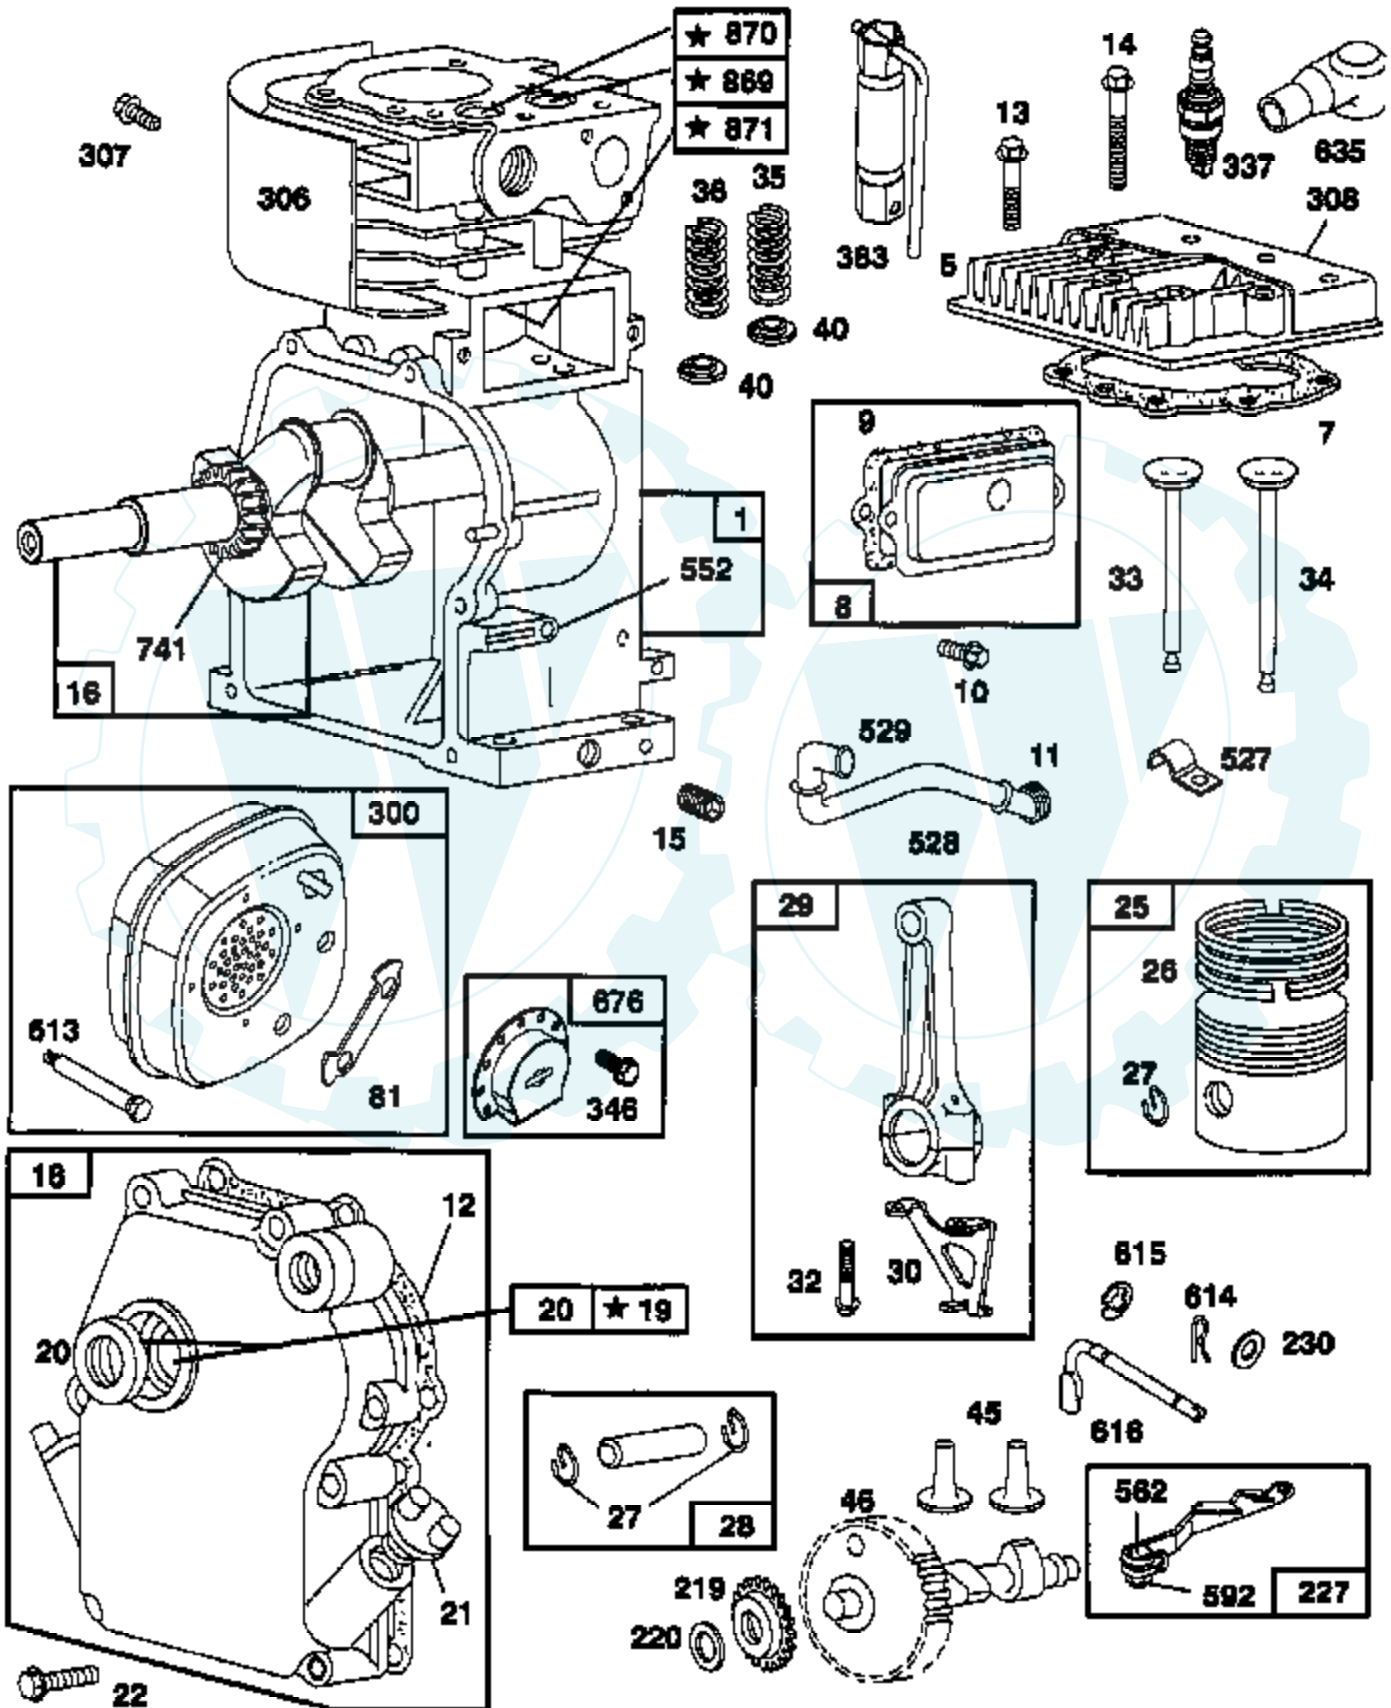

TILLER -- MODEL NUMBER AYP3355A59 ENGINE, BRIGGS & STRATTON -- MODEL NUMBER 135202, TYPE NO. 0119-01

Ref #	Part Number	Qty	Description
1	395990		CYLINDER ASSEMBLY
2	297565		BUSHING, CYLINDER
3	299819		SEAL, OIL
5	214040		HEAD, CYLINDER
7	272157		GASKET, CYLINDER HEAD
8	495774		BREATHER ASSEMBLY
9	27549		GASKET, VALVE COVER
10	94621		SCREW, STEMS
11	66578		GROMMET, BREATHER TUBE
12	270080		GASKET CRANKCASE STANDARD .015"
	270125		GASKET, CRANKCASE .005" THICK
	270126		GASKET, CRANKCASE .009" THICK
13	94221		SCREW, CYLINDER HEAD 2-3/32"
14	94679		SCREW, CYLINDER HEAD 2-15/32"
15	93448		PLUG, PIPE, HEX SOCKET
	94387		PLUG OIL DRAIN
16	492088		CRANKSHAFT
	230978		CRANKSHAFT GEAR PIN
18	297602		COVER ASSEMBLY, CRANKCASE
19	495660		BUSHING, CRANKCASE COVER
20	294606		SEAL, OIL
21	66768		PLUG, OIL FILLER
22	94682		SCREW
23	297229		FLYWHEEL, MAGNETO
24	222698		KEY, FLYWHEEL
25	298904		PISTON ASSEMBLY, STANDARD
	298905		PISTON ASSEMBLY .010" OVERSIZE
	298906		PISTON ASSEMBLY .020" OVERSIZE
	298907		PISTON ASSEMBLY .030" OVERSIZE
26	298982		RING SET, PISTON, STANDARD
	299742		RING SET, PISTON, CHROME, STANDARD
	298983		RING SET, PISTON .010" OVERSIZE
	298984		RING SET, PISTON .020" OVERSIZE
	298985		RING SET, PISTON .030" OVERSIZE
27	26026		LOCK, PISTON PIN
28	298909		PIN ASSY, PISTON, STD
	298908		PIN ASSEMBLY, PISTON .005" OVERSIZE
29	299430		ROD ASSEMBLY, CONNECTING
	390459		ROD ASSEMBLY, CONNECTING
30	221890		DIPPER, CONNECTING ROD
32	94745		SCREW, CONNECTING ROD
33	211119		VALVE, EXHAUST
34	261044		VALVE, INTAKE
35	260552		SPRING, INTAKE VALVE
36	26478		SPRING, EXHAUST VALVE
37	222443		GUARD, FLYWHEEL
40	93312		RETAINER, VALVE SPRING
45	260642		TAPPET, VALVE
46	212733		GEAR, CAM
52	271936		GASKET, INTAKE ELBOW MOUNTING
55	494846		HOUSING, REWIND STARTER
56	493824		PULLEY, REWIND STARTER
57	262594		SPRING, REWIND STARTER
58	280406		ROPE, REWIND STARTER
59	396892		INSERT, HANDLE
60	393152		HANDLE, REWIND STARTER
65	94686		SCREW, HOUSING MOUNTING
69	280973		WASHER